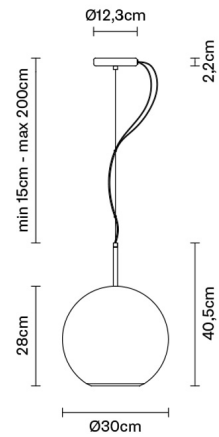

BELUGA ROYAL

D57A5312

Marc Sadler

Description

Pendant lamp with gold metallized glass diffuser and black nickel metal structure.

Dimensions

Voltage

220-240V

Available structure colours

- Black chrome

Included accessories

LED
Off-center cable fastener

In the same family

Weight Lamp

Net: 2.46 kg

Packaging

Gross weight: 6.46 kg
Volume: 0.039 m³
Number of boxes: 2

Pendant

Specs

EAC IP40