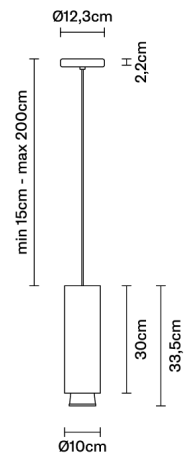

CLAQUE F43A0501

Marc Sadler

Description

Pendant lamp with white painted aluminium structure and black painted aluminium detail.

Voltage

220-240V

Dimmable LED

TRIAC

Light source and alternative bulbs

LED 1x20W-34°
3000K
1700lm Cri 90+

Included accessories

LED

Weight Lamp

Net: 1.82 kg

Packaging

Gross weight: 2.23 kg
Volume: 0.017 m³
Number of boxes: 1

Specs

ERC IP40

Dimensions

Material

Aluminium

Available diffuser colours

Black

Available structure colours