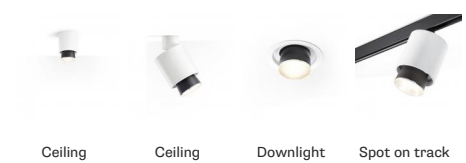

CLAQUE F43A0501

Marc Sadler

Description

Pendant lamp with white painted aluminium structure and black painted aluminium detail.

Voltage

220-240V

Dimmable LED

TRIAC

Specs

ERC IP40

Dimensions

Material

Aluminium

Available diffuser colours

Black

Available structure colours

White

Other colours available

In the same family

Ceiling

Ceiling

Downlight

Spot on track