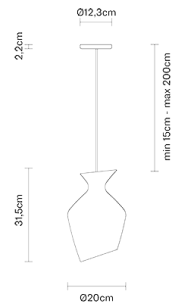

MALVASIA

F52A0358

Gregorio Facco

Description

Pendant lamp with smoked blown glass diffuser and a beech wood frame.

Dimensions

Voltage

220-240V

Socket

1xE27

Material

Glass - Wood

Light source and alternative bulbs

cod. A10235C01

E27 1x12W
Max Watt. 1x80W

Available diffuser colours

- Fumè
- Other colours available

Not included accessories

Bulb

Weight Lamp

Net: 1.8 kg

Packaging

Gross weight: 0 kg
Volume: 0 m³
Number of boxes:

Specs