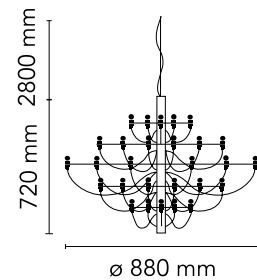

FLOS

■ A1402031 Matte Black

2097/30 (clear bulbs)

Designed by Gino Sarfatti, 1958

LED retrofit - 30 x 15W

Suspension lamp providing diffused light. Steel central structure with brass arms, both available either chromium-plated or golded. Steel ceiling fitting and rose.

Are you a professional and your project needs consulting and support?

[BOOK AN APPOINTMENT](#)

Main specifications

EAN	8059607000427
Mounting	Suspension
Environments	Indoor dry location
Light Source Type	Bulb
Lamp category	LED retrofit
Lamp holders	E14
Ilcos	IBS/F
Number of heads	30
Power (W)	15

Physical

Colour	Matte Black
Length (mm)	880
Cord length (mm)	2800
Net weight (kg)	5.6
Package height (mm)	0
Package width (mm)	0
Package length (mm)	0
Package volume (m3)	0.02
IP internal	20

Download

[Mounting instructions](#)  PDF