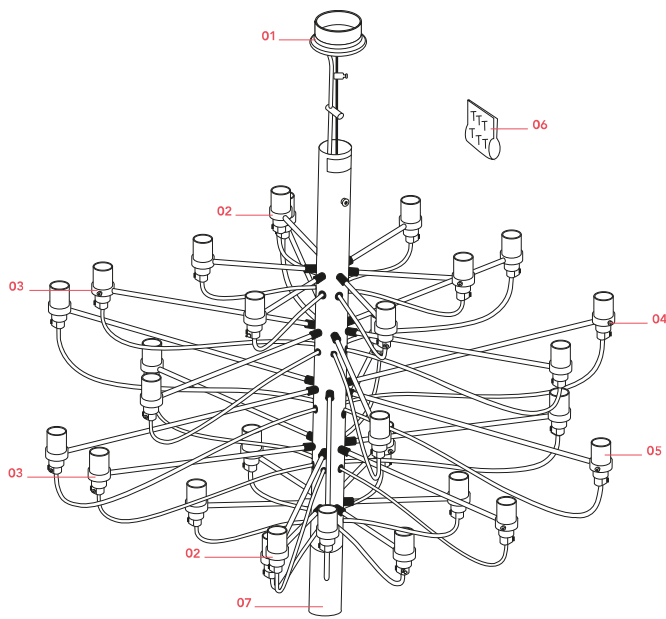

RF28987

LED Frosted Mini Lamp E14 2,7W
2700K Dimmable (set 32pcs)

INCLUDED

RF28988

LED Clear Mini Lamp E14 2W
2200K Dimmable (Set 32pcs)

Spare Parts

- | | | |
|-----|-------------------------------|-----------|
| 01. | Ceiling rose | RL7060800 |
| 02. | Opal black short arm (180mm) | RF22385 |
| 03. | Opal black medium arm (330mm) | RF22388 |
| 04. | Opal black long arm (430mm) | RF22389 |
| 05. | 2097 E14 lamp holder | RL7050100 |
| 06. | Opal black screw kit | RF1400100 |
| 07. | Opal black lower cap | RF1400200 |

DOWNLOAD

RL7060800

Ceiling rose

RF22385

Opal black short arm (180mm)

RF22388

Opal black medium arm
(330mm)

RF22389

Opal black long arm (430mm)

RL7050100

2097 E14 lamp holder

RF1400100

Opal black screw kit

RF1400200

Opal black lower cap