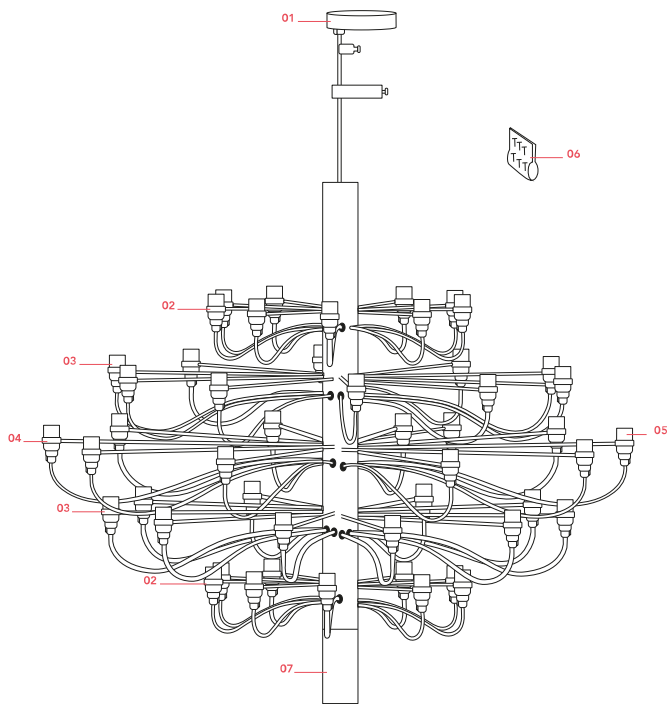

## Schematic light drawing

RF28889

LED Frosted Mini Lamp E14 2,7W  
2700K Dimmable (Set 20pcs)

INCLUDED

RF28890

LED Clear Mini Lamp E14 2W  
2200K Dimmable (Set 20pcs)

NOT INCLUDED

RF28987

LED Frosted Mini Lamp E14 2,7W  
2700K Dimmable (set 32pcs)

## Spare Parts

- |     |                                  |           |
|-----|----------------------------------|-----------|
| 01. | Ceiling rose                     | RL7060700 |
| 02. | Opal black short arm (200mm)     | RF26022   |
| 03. | Opal black medium arm<br>(375mm) | RF26024   |
| 04. | Opal black long arm (475mm)      | RF26025   |
| 05. | 2097 E14 lamp holder             | RL7050100 |
| 06. | Opal black screw kit             | RF1400100 |
| 07. | Opal black lower cap             | RF1400300 |