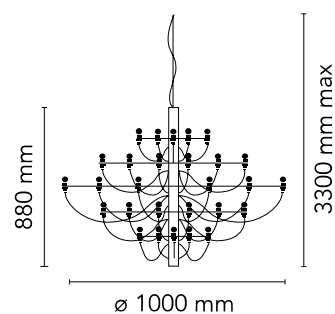

## 2097/50 (clear bulbs)

Designed by Gino Sarfatti, 1958

LED retrofit - 50 x 15W

Suspension lamp providing diffused light. Steel central structure with brass arms, both available either chromium-plated, black or golded. Steel ceiling fitting and rose.

### Physical

Colour	Matte Black
Length (mm)	1000
Cord length (mm)	2800
Net weight (kg)	10.03
Package height (mm)	0
Package width (mm)	0
Package length (mm)	0
Package volume (m3)	0.04
IP internal	20