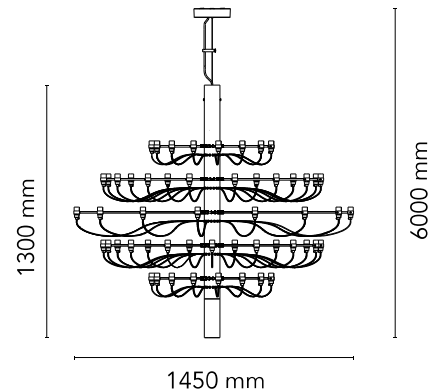

FLOS

■ A1551031 Matte Black

2097/75 (frosted bulbs)

Designed by Gino Sarfatti, 1958

LED retrofit - 75 x 3W

Suspension lamp providing diffused light. Steel central structure with brass arms, both available either chromium-plated, matte black, matte white or golded. Steel ceiling fitting and rose.

Are you a professional and your project needs consulting and support?

[BOOK AN APPOINTMENT](#)

Main specifications

EAN	8059607057766
Mounting	Suspension
Environments	Indoor dry location
Light Source Type	Bulb
Lamp category	LED retrofit
Lamp holders	E14
Ilcos	IBS/F
Bulb finish	Frosted
Number of heads	75
Power (W)	3

Physical

Colour	Matte Black
Cord length (mm)	4700
Net weight (kg)	30
Package height (mm)	0
Package width (mm)	0
Package length (mm)	0
Package volume (m3)	0.18
IP internal	20

Download

[Mounting instructions](#)