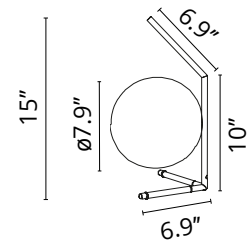

## IC Lights T1 Low

Designed by Michael Anastassiades, 2014

Halogen - 75W

Like the other pieces in his IC Light Series, the IC Lights table balances designer Michael Anastassiades' love of industrial simplicity with intricate symbolism. It provides diffused light through a mouth blown opaline sphere, which is held up by a brass-plated steel frame. There is a dimmer on the power cord. IC Lights table lamp comes in three models in black, brass or chrome finish:- IC Lights T1 High: height 20.8"; base width 12.6"- IC Lights T1 Low: height 15"; base width 6.9"- IC Lights T2: height 13.7"; base width 11" Discover the complete IC Lights collection here. Inspiration behind the design: Poise is powerful: That's the message Michael Anastassiades offers with his IC Light Series. From the skillful balance of the sphere and baton that invokes thoughts of a dexterous juggler's act to the lamp's name-IC, a reference to the identity code used to evaluate immigrants entering the UK-the designer makes a commanding statement.

### Physical

Color	Brass
Length (in)	7.87
Net weight (lb)	2.65
Package height (in)	0
Package width (in)	0
Package length (in)	0
Package volume (in)	2307.26
IP internal	20