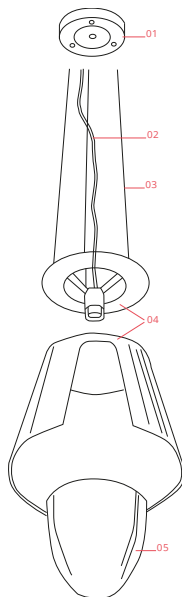

FLOS

F6257000A Transparent

KTribe Suspension 2

Designed by Philippe Starck, 2005

Halogen - 150W

Suspension lamp providing diffused light. PC (polycarbonate) inner diffuser, with opal white finish. Outer diffusers in transparent or fumée PMMA (polymethylmethacrylate), and silver or bronze on the inner surface, by vacuum aluminum coating. Three stainless steel cables, length 4000 mm for suspension of the diffuser assembly. White ceiling rose.

Physical

Colour	Transparent
Length (mm)	395
Cord length (mm)	2700
Net weight (kg)	2.45
Package height (mm)	450
Package width (mm)	485
Package length (mm)	485
Package volume (m3)	0.11
IP internal	20

Download

- | | | |
|-----|--|-----------|
| 01. | S2/S3 ceiling rose assembly | RF6257001 |
| 02. | 5 meter sil/fep 2x0,75
transparent electrical cable | RF4190200 |
| 03. | Steel cable packed 3 pieces mt.
3 | RF29875 |
| 04. | Wiring assembly and external
diffuser with support | RF6257004 |
| 05. | Ktribe S2 calibre internal diffuser | RF19802 |