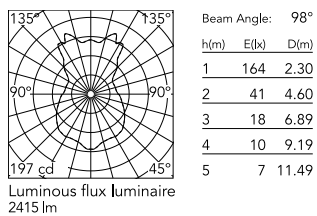

Schematic light drawing

Photometric

Lighting type	Indirect, Direct
Light distribution	Asymmetric

Electrical

Insulation class	II
Frequency (Hz)	50/60
Main voltage (Vac)	220-250
LED voltage Vf (Vdc)	null
Dimmable	Yes
Dimming interface	Remote Dimmable (Dimmer Not Included)
Batteries inside	No