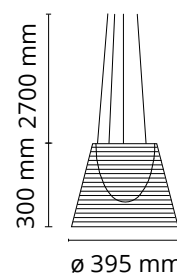

Halogen - 150W

Suspension lamp providing diffused light. PC (polycarbonate) inner diffuser, with opal white finish. Outer diffusers in transparent or fumée PMMA (polymethylmethacrylate), and silver or bronze on the inner surface, by vacuum aluminum coating. Three stainless steel cables, length 4000 mm for suspension of the diffuser assembly. White ceiling rose.

Are you a professional and your project needs consulting and support?

BOOK AN APPOINTMENT