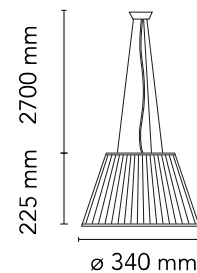

FLOS

F6105000 Glass

Romeo Moon Suspension 1

Designed by Philippe Starck, 1996

Halogen - 150W

Suspension lamp providing diffused light. Acid-etched pressed borosilicate glass internal diffuser. Pressed clear glass shade. Injection-molded transparent polycarbonate diffuser support. Transparent, stamped polycarbonate dust protection screen. White, injection-molded ABS rose, galvanized pressed steel ceiling fitting. Free steel suspension cable.

Physical

Colour	Glass
Length (mm)	340
Cord length (mm)	2700
Net weight (kg)	4.5
Package height (mm)	380
Package width (mm)	430
Package length (mm)	420
Package volume (m3)	0.07
IP internal	20
IP external	20