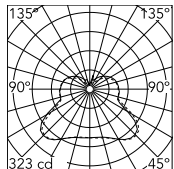

Schematic light drawing

Luminous flux Luminaire
2400 lm

Photometric

Lighting type	Total
Light distribution	Symmetric

Electrical

Insulation class	I
Frequency (Hz)	50/60
Main voltage (Vac)	220-250
LED voltage Vf (Vdc)	null
Dimmable	Yes
Dimming interface	Remote Dimmable (Dimmer Not Included)
Batteries inside	No