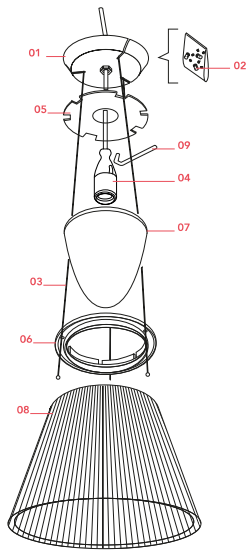

FLOS

F6105000 Glass

Romeo Moon Suspension 1

Designed by Philippe Starck, 1996

Halogen - 150W

Suspension lamp providing diffused light. Acid-etched pressed borosilicate glass internal diffuser. Pressed clear glass shade. Injection-molded transparent polycarbonate diffuser support. Transparent, stamped polycarbonate dust protection screen. White, injection-molded ABS rose, galvanized pressed steel ceiling fitting. Free steel suspension cable.

Physical

Colour	Glass
Length (mm)	340
Cord length (mm)	2700
Net weight (kg)	4.5
Package height (mm)	380
Package width (mm)	430
Package length (mm)	420
Package volume (m3)	0.07
IP internal	20
IP external	20

Bulbs

NOT INCLUDED

RF32563

LED Lamp 11.5W E27 220-240V
2700K A70

NOT INCLUDED

RF32564

LED Lamp 11.5W E27 220-240V
3000K A70

Spare Parts

- | | | |
|-----|---|-----------|
| 01. | Ceiling attachment assembly | RF81836 |
| 02. | Kit with brass wire clamps and screws | RF6110800 |
| 03. | Steel cable packed 3 pieces mt. 3 | RF29875 |
| 04. | Lamp holder assembly | RF85863 |
| 05. | Anti-dust screen | RF05974 |
| 06. | Safety ring assembly | RF6105200 |
| 07. | Acid-etched diffuser | RF03172 |
| 08. | Romeo Moon Suspension/Table 1 lampshade | RF6110400 |
| 09. | Lamp holder support | RF02784 |