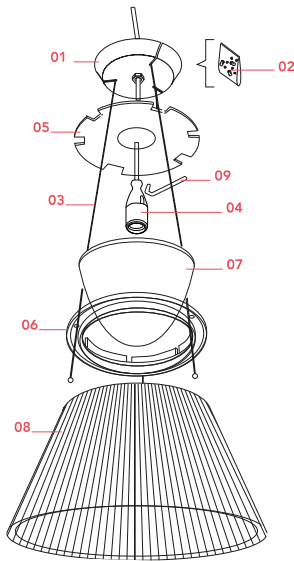

Physical

Colour	Glass
Length (mm)	500
Cord length (mm)	2700
Net weight (kg)	7.6
Package height (mm)	370
Package width (mm)	610
Package length (mm)	610
Package volume (m3)	0.14
IP internal	20
IP external	20

Bulbs

NOT INCLUDED

RF32563

LED Lamp 11.5W E27 220-240V
2700K A70

NOT INCLUDED

RF32564

LED Lamp 11.5W E27 220-240V
3000K A70

Spare Parts

- | | | |
|-----|---|-----------|
| 01. | Ceiling attachment assembly | RF81836 |
| 02. | Kit with brass wire clamps and screws | RF6110800 |
| 03. | Steel cable packed 3 pieces mt. 3 | RF29875 |
| 04. | Lamp holder assembly | RF85863 |
| 05. | Anti-dust screen | RF05985 |
| 06. | Safety ring assembly | RF6110700 |
| 07. | Acid-etched diffuser | RF03171 |
| 08. | Romeo Moon Suspension/Table 2 & Floor lampshade | RF6110300 |
| 09. | Lamp holder support | RF02783 |