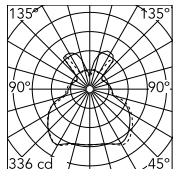

Schematic light drawing

Luminous flux Luminaire
2400 lm

Photometric

Lighting type	Total
Light distribution	Symmetric

Electrical

Insulation class	I
Frequency (Hz)	50/60
Main voltage (Vac)	220-250
LED voltage Vf (Vdc)	null
Dimmable	Yes
Dimming interface	Remote Dimmable (Dimmer Not Included)
Batteries inside	No