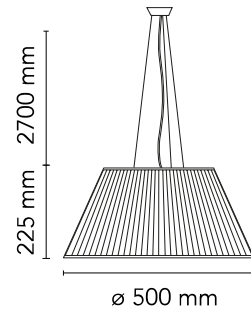

Halogen - 150W

Suspension lamp providing diffused light. Acid-etched pressed borosilicate glass internal diffuser. Pressed clear glass shade. Injection-molded transparent polycarbonate diffuser support. Transparent, stamped polycarbonate dust protection screen. White, injection-molded ABS rose, galvanized pressed steel ceiling fitting. Free steel suspension cable.

Are you a professional and your project needs consulting and support?

[BOOK AN APPOINTMENT](#)