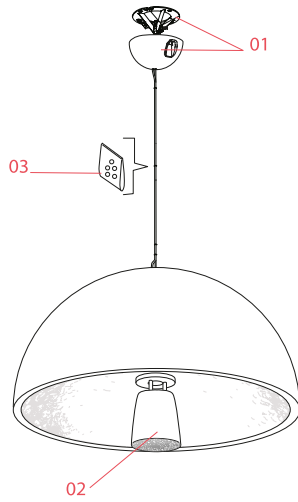

Spare Parts

01.	Opal black ceiling rose assembly	RF6420331
02.	Glass diffuser assembly	RF6420100
03.	Kit of 5 or rings	RF05382

DOWNLOAD