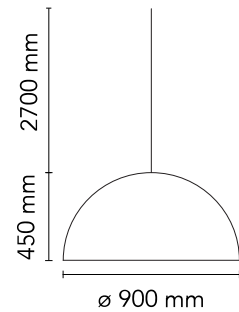

Halogen - 205W

Suspension luminaire providing diffused lighting. Hemispherical, mechanically-processed cast plaster diffuser, painted white inside. Outer finish: rust, glossy black, glossy white or matte gold. Plaster diffuser support in die-cast aluminum alloy. Upper cable gland and blocking ring nut in black injection-molded PC. Shaped, adjustment screws. Transparent, injection-molded, upper and lower silicone shock absorbers. Lampholder and fixing support in PPS. Flashed and blown opal glass diffuser. Molded fixing ring nut in die-cast aluminum alloy with alodine plating. Frieze in photo-etched and mechanically drawn AISI 304 steel. Molded and galvanized steel ceiling attachment. Gray, injection-molded PC rose, painted the same color as the body.