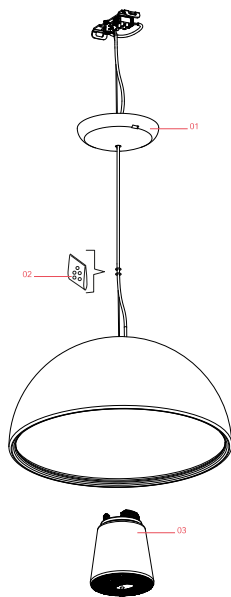

FLOS

F6405044 Gold

Skygarden Small

Designed by Marcel Wanders, 2020

LED retrofit - 10W

Hanging lamp with diffuse light. Plaster dome with white interior and exterior finishes in the following colours: rust, shiny black, shiny white, or opaque gold. Dome support in aluminium alloy. Diffuser in blown milk glass. Decoration in photoengraved and deep drawn stainless steel. Polycarbonate rose in the same colour as the dome.

Are you a professional and your project needs consulting and support?

[BOOK AN APPOINTMENT](#)

Main specifications

EAN	8059607035009
Mounting	Suspension
Environments	Indoor dry location
Light Source Type	Bulb
Lamp category	LED retrofit
Lamp type	T28
Lamp holders	E14
Bulb finish	Frosted
Number of heads	1
Power (W)	10
System power (W)	10

Physical

Colour	Gold
Length (mm)	400
Cord length (mm)	2700
Net weight (kg)	5
Package height (mm)	340
Package width (mm)	550
Package length (mm)	550
Package volume (m3)	0.1
IP internal	20

Download

[Mounting instructions](#) PDF

RF32767

LED Lamp 9W E14 220-240V
2700K T28

NOT INCLUDED

RF32768

LED Lamp 9W E14 220-240V
3000K T28

Spare Parts

01. Gold ceiling rose assembly

RF6410144