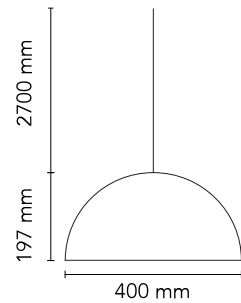

FLOS

F6405044 Gold

Skygarden Small

Designed by Marcel Wanders, 2020

LED retrofit - 10W

Hanging lamp with diffuse light. Plaster dome with white interior and exterior finishes in the following colours: rust, shiny black, shiny white, or opaque gold. Dome support in aluminium alloy. Diffuser in blown milk glass. Decoration in photoengraved and deep drawn stainless steel. Polycarbonate rose in the same colour as the dome.

Are you a professional and your project needs consulting and support?

[BOOK AN APPOINTMENT](#)

Main specifications

EAN	8059607035009
Mounting	Suspension
Environments	Indoor dry location
Light Source Type	Bulb
Lamp category	LED retrofit
Lamp type	T28
Lamp holders	E14
Bulb finish	Frosted
Number of heads	1
Power (W)	10
System power (W)	10

Physical

Colour	Gold
Length (mm)	400
Cord length (mm)	2700
Net weight (kg)	5
Package height (mm)	340
Package width (mm)	550
Package length (mm)	550
Package volume (m3)	0.1
IP internal	20

Download

[Mounting instructions](#) PDF