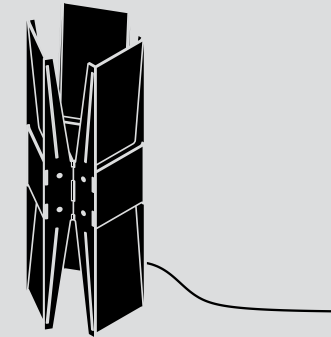

FINISHES

BLACK STEEL WEATHERED STEEL POLISHED STAINLESS STEEL

CERTIFICATIONS

* APPLICATION: DRY INDOOR LOCATION ONLY

The Vector floor lamp adjoins three tall rectilinear sections in a vertical orientation, affirming stillness in its statuesque beauty. Light pours onto the inner and outer faces bidirectionally.

VECTOR FLOOR, BLACK STEEL

VECTOR TABLE, BLACK STEEL

VECTOR FLOOR, BLACK STEEL

VECTOR FLOOR, POLISHED STAINLESS STEEL

TABLE

FLOOR

58cm
22.75"

22cm | 8.5"