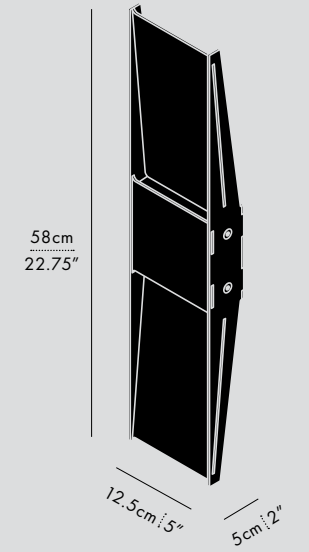

CERTIFICATIONS

* APPLICATION: DRY INDOOR LOCATION ONLY

VECTOR CEILING/WALL, WEATHERED STEEL

TYPE
Ceiling/Wall

MATERIALS
Steel

MANUFACTURED
Canada

DIMENSIONS
- Luminaire: 58 x 12.5 x 5cm /
22.75" x 5" x 2"

TECHNICAL INFORMATION
- Input Voltage:
110-120V, 220-240V, 110-277V
- Power Supply:
TRIAC/0-10V, DALI

VECTOR FLOOR, BLACK STEEL

VECTOR TABLE, BLACK STEEL

VECTOR FLOOR, BLACK STEEL

VECTOR FLOOR, POLISHED STAINLESS STEEL

TABLE

FLOOR

58cm
22.75"

22cm | 8.5"

MANUFACTURED
Canada

DIMENSIONS (PER 1 UNIT)

- Luminaire: Ø 17.5 x 29.5cm / Ø 7" x 11.5"
- Adjustable drop length: 244cm / 96"
- * CUSTOM LENGTH AVAILABLE
- Weight: 3.6kg / 7.9lbs

TECHNICAL INFORMATION

- Input Voltage: 110-120V, 220-240V, 110-277V
- Lamping: 12W 24V DC LED (PER UNIT) CRI 90+, 50,000 hours
- Power Supply: Phase dimming, 0-10V, DALI

- DIMENSIONS**
- **A:** 30.5 x 21 x 16.5cm / 12" x 8.25" x 6.5"
 - **B:** 34.5 x 22 x 11cm / 13.5" x 8.75" x 4.25"
 - **C:** 23 x 20 x 8.5cm / 9" x 7.75" x 3.5"
 - **D:** 20 x 19 x 8.5cm / 7.75" x 7.5" x 3.5"
 - Adjustable drop length: 243cm / 96"