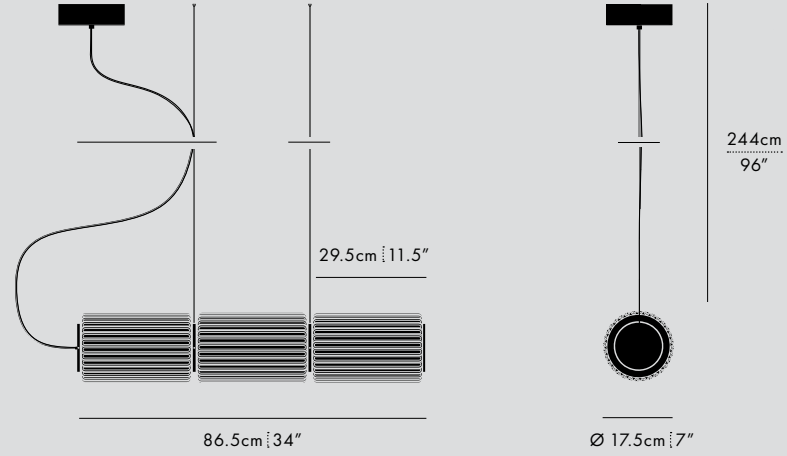

COLUMN 175
PENDANT

COLUMN 300
PENDANT

VERTICAL

HORIZONTAL