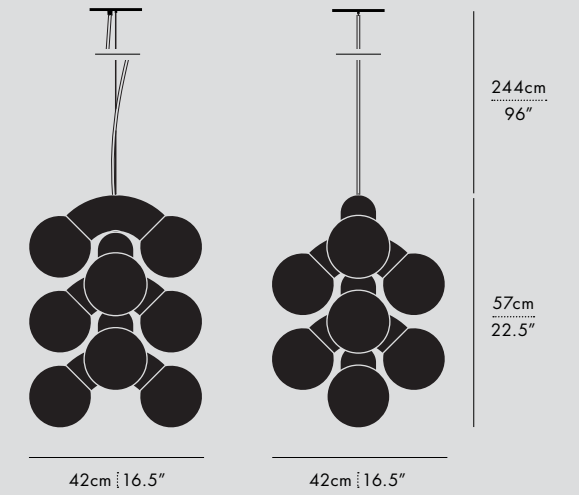

VINE 5

The ambitious vertically scaling fixture uses low wattage LED lamps, enabling it to create a big presence with little energy draw. Available in several set lengths, the pendants are at home in a vibrant environment or a quiet interior.

TYPE
Pendant

MATERIALS
Steel, Opal Glass Globe

MANUFACTURED
Canada

DIMENSIONS
Model Specific
- Adjustable drop length: 244cm / 96"
* CUSTOM LENGTH AVAILABLE

TECHNICAL INFORMATION
- Input Voltage:
110-120V, 220-240V
- Lamping:
4W 3000K G9 LED
(Max. 5W per socket)
- Controls: Phase dimming

FINISHES

CHROME MIDNIGHT CHROME CADMIUM YELLOW

CERTIFICATIONS

* APPLICATION: DRY INDOOR LOCATION ONLY