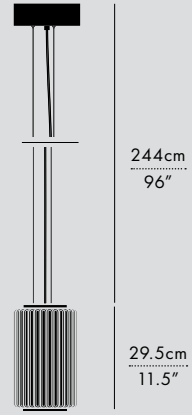

COLUMN 175
PENDANT

COLUMN 300
PENDANT

VERTICAL