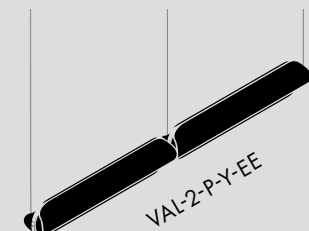

**HORIZONTAL, Y-AXIS
END-TO-END**