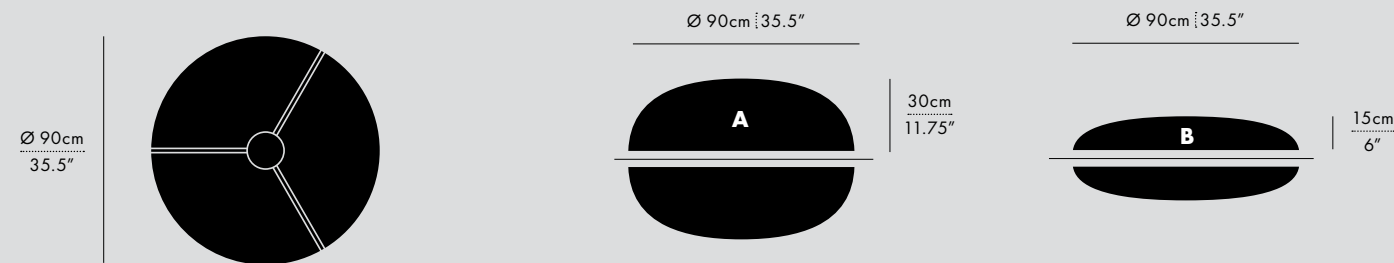

CERTIFICATIONS

* APPLICATION: DRY INDOOR LOCATION ONLY

VECTOR CEILING/WALL, WEATHERED STEEL

TYPE
Ceiling/Wall

MATERIALS
Steel

MANUFACTURED
Canada

DIMENSIONS
- Luminaire: 58 x 12.5 x 5cm /
22.75" x 5" x 2"

TECHNICAL INFORMATION
- Input Voltage:
110-120V, 220-240V, 110-277V
- Power Supply:
TRIAC/0-10V, DALI

MANUFACTURED
Canada

DIMENSIONS (PER 1 UNIT)

- Luminaire: Ø 17.5 x 29.5cm / Ø 7" x 11.5"
- Adjustable drop length: 244cm / 96"
- * CUSTOM LENGTH AVAILABLE
- Weight: 3.6kg / 7.9lbs

TECHNICAL INFORMATION

- Input Voltage: 110-120V, 220-240V, 110-277V
- Lamping: 12W 24V DC LED (PER UNIT) CRI 90+, 50,000 hours
- Power Supply: Phase dimming, 0-10V, DALI

- Luminaire: Ø 30 x 29.5cm / Ø 11.75" x 11.5"
- Adjustable drop length: 244cm / 96"
- * CUSTOM LENGTH AVAILABLE
- Weight: 5.3kg / 11.7lbs

TECHNICAL INFORMATION

- Input Voltage: 110-120V, 220-240V, 110-277V
- Lamping: 12W 24V DC LED (PER UNIT) CRI 90+, 50,000 hours
- Power Supply: Phase dimming, 0-10V, DALI

IRIS

IRIS 90, PENDANT, BLACK

IRIS

IRIS 90, PENDANT, B/B, BLACK

TYPE
Pendant

MATERIALS
Aluminum, Acrylic, Fabric

MANUFACTURED
Canada

DIMENSIONS (PER 1 UNIT)
 - Combination Pendant
 A: Ø 90 x 30cm / Ø 35.5" x 11.75"
 B: Ø 90 x 15cm / Ø 35.5" x 6"
 - Adjustable drop length: 300cm / 118"
 * CUSTOM LENGTH AVAILABLE
 - Weight: 6kg / 13lbs