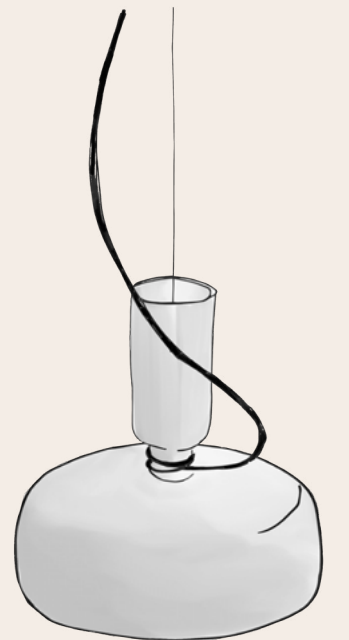

DESIGN

LUKAS PEET

YEAR

2010-19

SERIES

PENDANT

CEILING/WALL

TABLE/FLOOR