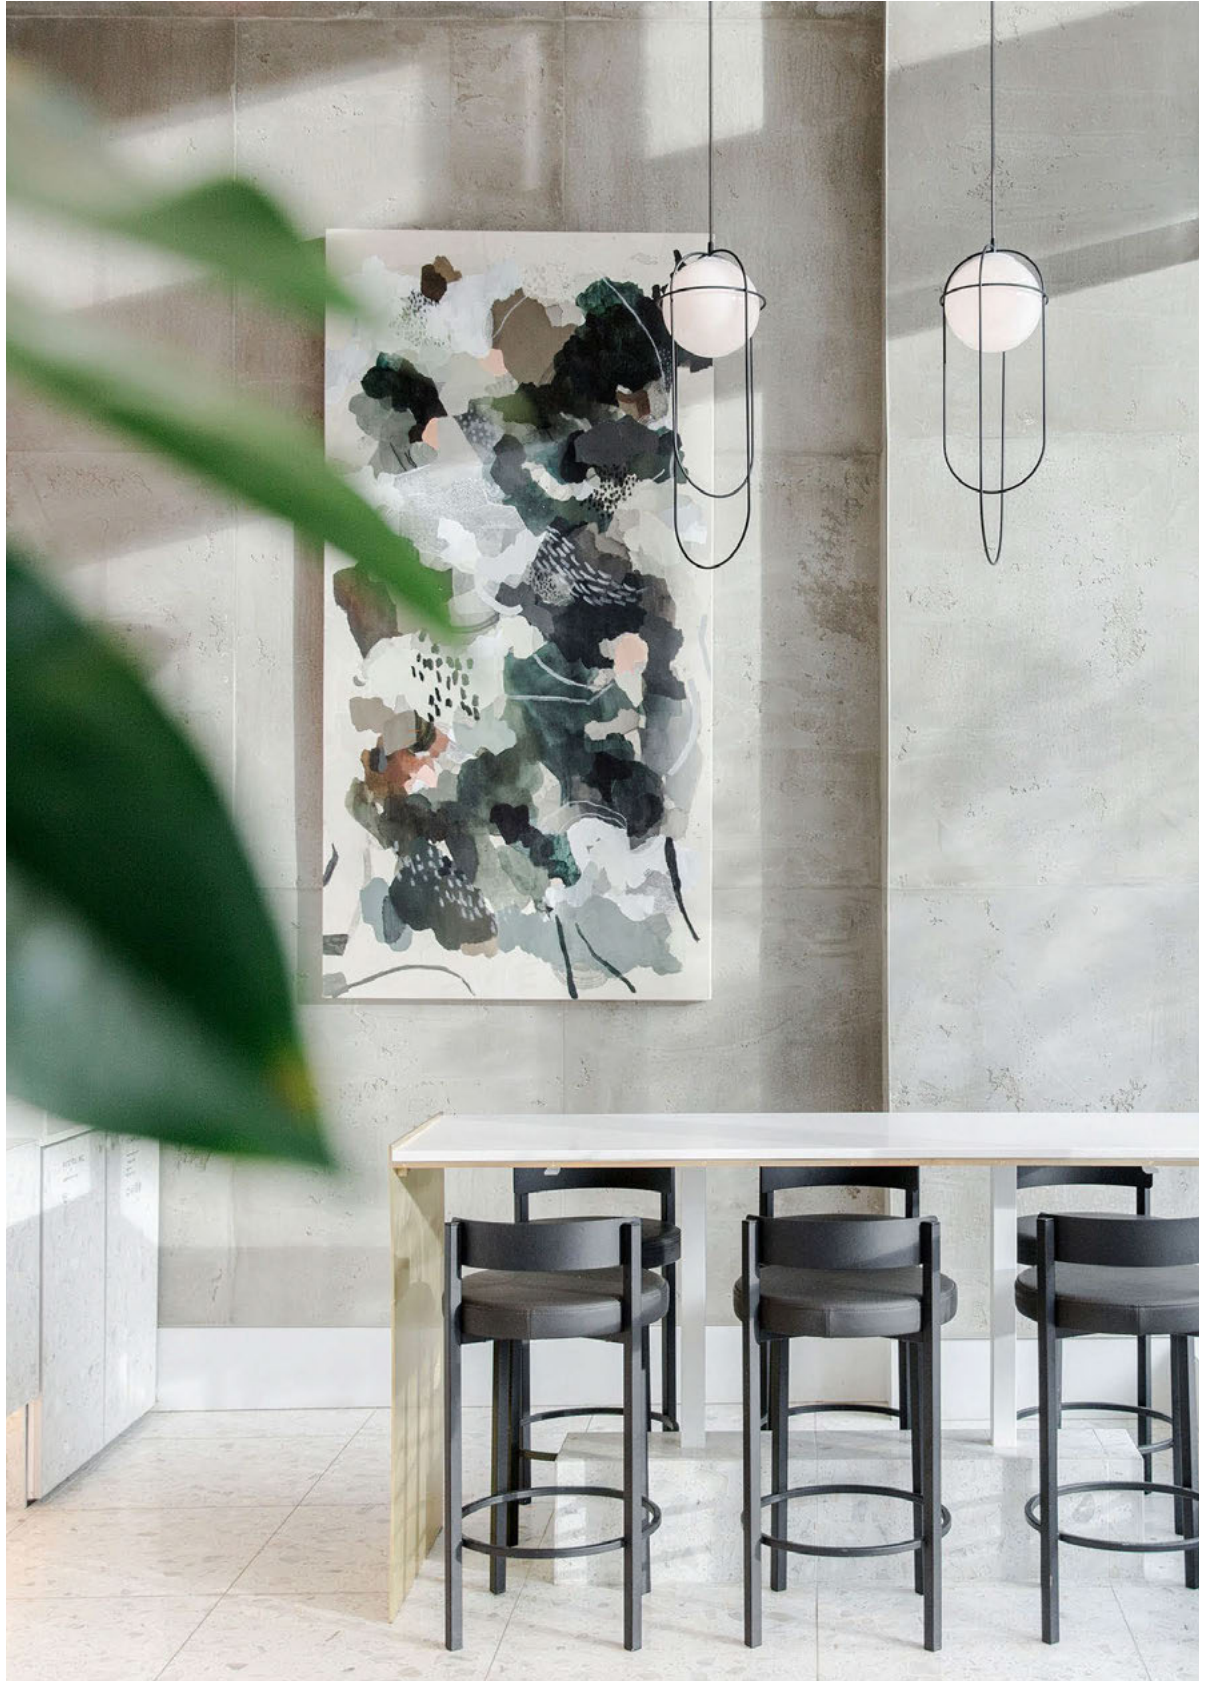

PENDANT

TABLE

ORBIT PENDANT, BLACK

ORBIT

The Orbit table lamp sits on a marble base and provides an even, diffused light in the environment it inhabits.

ORBIT

ORBIT TABLE, WHITE

PENDANT