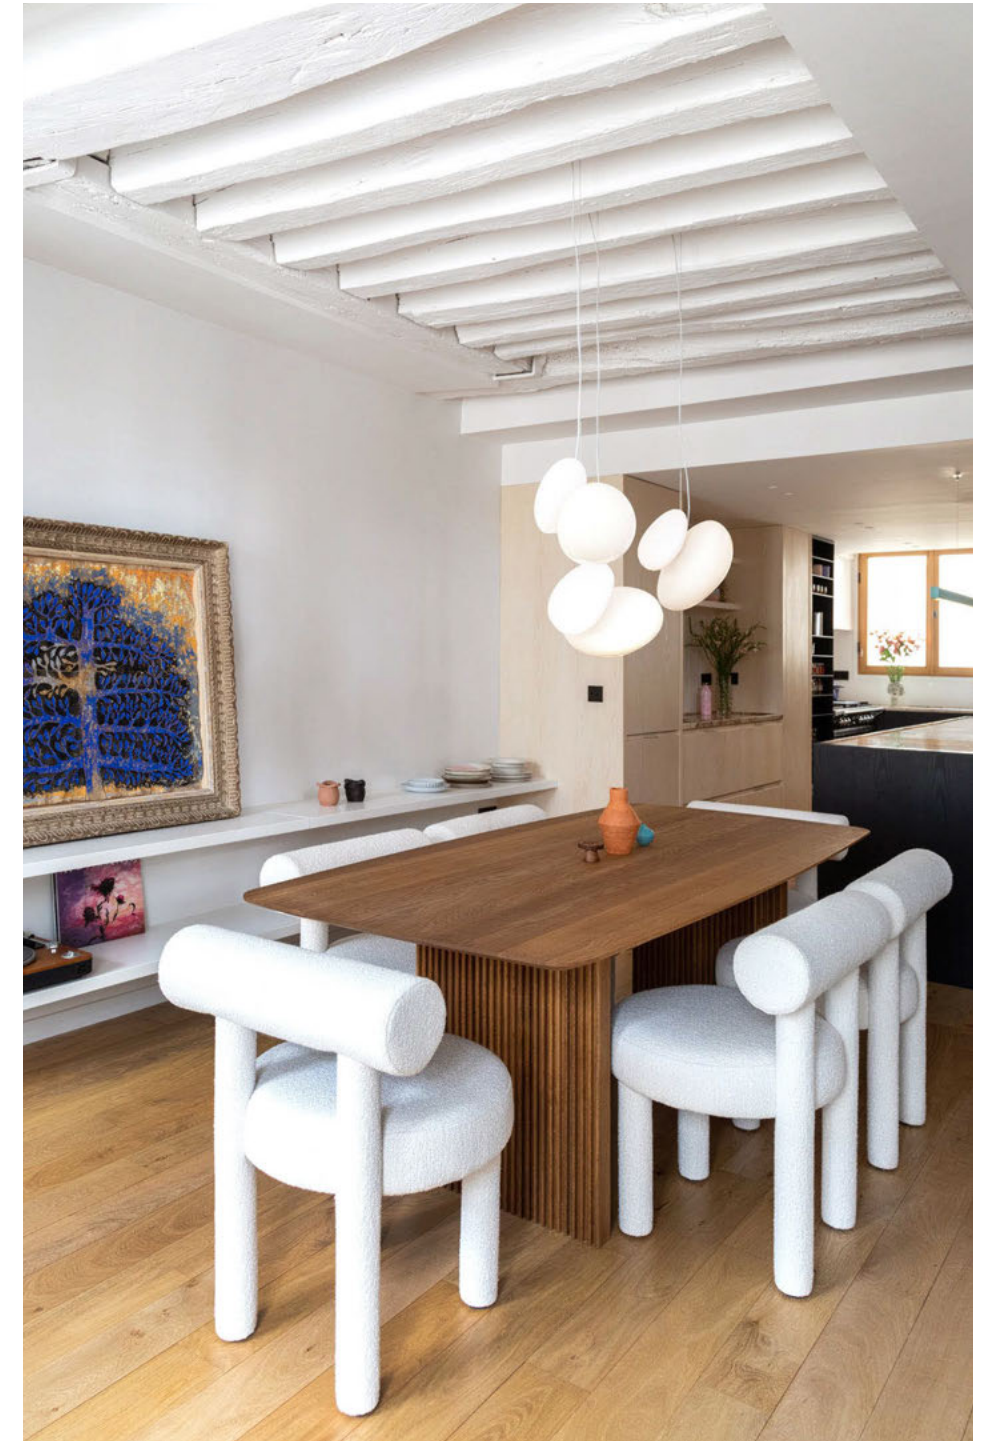

PEBBLE PENDANT, A/C, SLATE/SLATE

PEBBLE PENDANT, B/D, PEARL/PEARL

PEBBLE PENDANT, A/D, SLATE/PEARL

PEBBLE PENDANT, B/D, CITRINE/SLATE

PEBBLE

PEBBLE PENDANTS; B/D, PEARL/PEARL; A/C, PEARL/PEARL

PEBBLE PENDANTS; A/C, PEARL/PEARL; A/D, SLATE/PEARL; B/D, SLATE/SLATE

- DIMENSIONS**
- **A:** 30.5 x 21 x 16.5cm / 12" x 8.25" x 6.5"
 - **B:** 34.5 x 22 x 11cm / 13.5" x 8.75" x 4.25"
 - **C:** 23 x 20 x 8.5cm / 9" x 7.75" x 3.5"
 - **D:** 20 x 19 x 8.5cm / 7.75" x 7.5" x 3.5"
 - Adjustable drop length: 243cm / 96"