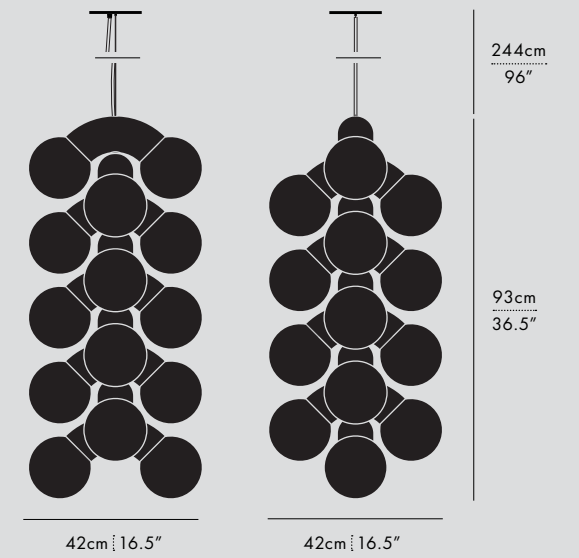

INTERIOR
PIECES HOME BY AN
AESTHETIC PURSUIT
PHOTO
CLAIRE ESPARROS

VINE 3

VINE 5

VINE 7

VINE 9

The ambitious vertically scaling fixture uses low wattage LED lamps, enabling it to create a big presence with little energy draw. Available in several set lengths, the pendants are at home in a vibrant environment or a quiet interior.