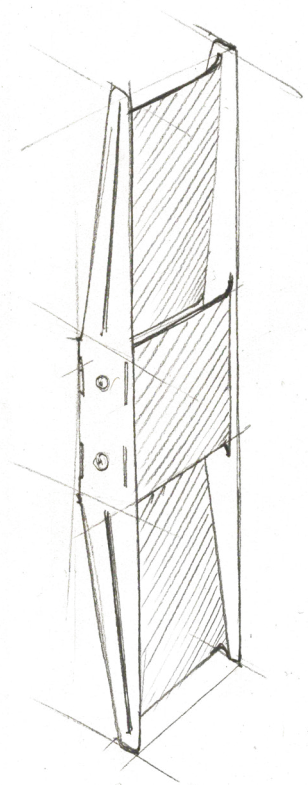

VECTOR 6, PENDANT, WEATHERED STEEL