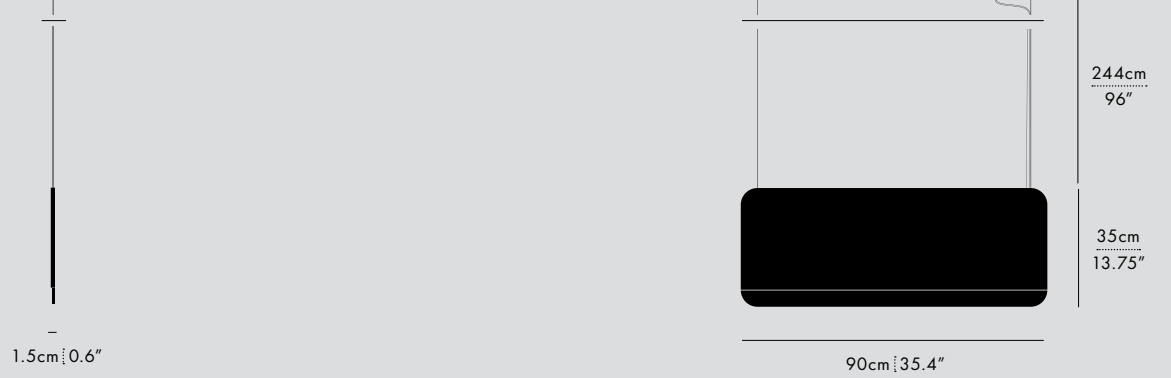

SINGLE P20 DIMENSIONS

P20

P20.3

P20.5

P30

P30

P90

P90

P150

P150

P210

P210

TYPE
Pendant

MATERIALS
Acrylic, Merino Wool

MANUFACTURED
Canada

1. **DIMENSIONS**
2. Model specific
   - Adjustable drop length: 244cm / 96"
   - CUSTOM LENGTH AVAILABLE

1. **TECHNICAL INFORMATION**
2. Input Voltage: 110-120V, 220-240V, 110-277V
   - Lamping: Model specific, CRI 90+, 50,000 hours
   - Lumens: Model specific
   - Power Supply: Phase Dimming, 0-10V, DALI