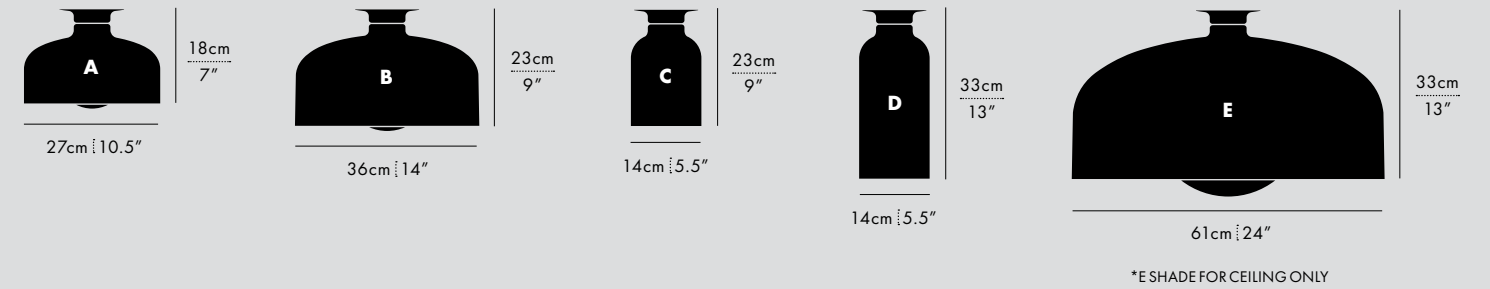

SPOTLIGHT VOLUMES
CEILING/WALL

TYPE
Ceiling/Wall

MATERIALS
Aluminum

MANUFACTURED
Canada

DIMENSIONS
Model Dependant

TECHNICAL INFORMATION

- Input Voltage: 110-120V, 220-240V
- Lamping: 1 x E26/E27 (Max 12W) Socket 12W 2700K A19 Dimmable LED Lamp Included (*120V version only)
- 140mm/5.5" Glass Globe for A Shade
- 175mm/7" Glass Globe for B Shade
- 300mm/12" Glass Globe for E Shade
- Controls: Phase dimming

FINISHES

COLOUR TEMPERATURE OPTIONS

CERTIFICATIONS

* APPLICATION: DRY INDOOR LOCATION ONLY