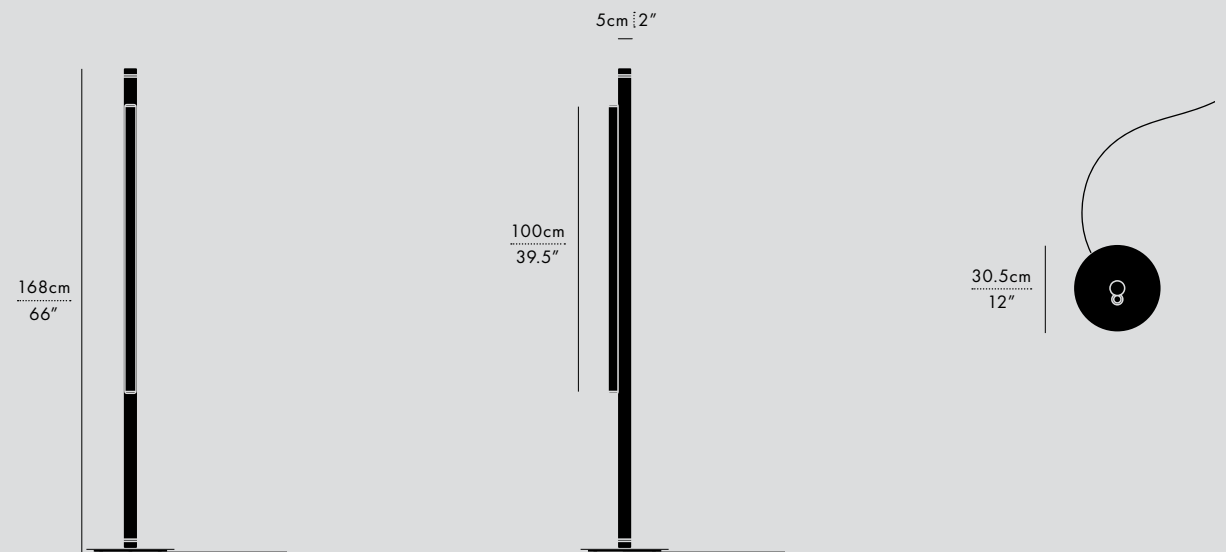

FLOOR

TYPE
Table/Floor

MATERIALS
Aluminum, Acrylic

STANDARD FINISHES

BLACK WHITE

DECORATIVE FINISHES

BRASS COPPER CHROME

DIMENSIONS

- Table: 62 x 20 x 20cm / 24.5" x 8" x 8"
- Floor: 170 x 25cm x 25cm / 67" x 10" x 10"

TECHNICAL INFORMATION

- Input Voltage: 110-120V, 220-240V
- Lamping: Model specific
- Controls: Hand/foot dimmer switch included

DIM TO WARM

CERTIFICATIONS

MANUFACTURED

Canada

* APPLICATION: DRY INDOOR LOCATION ONLY

PIPELINE FLOOR, CHROME