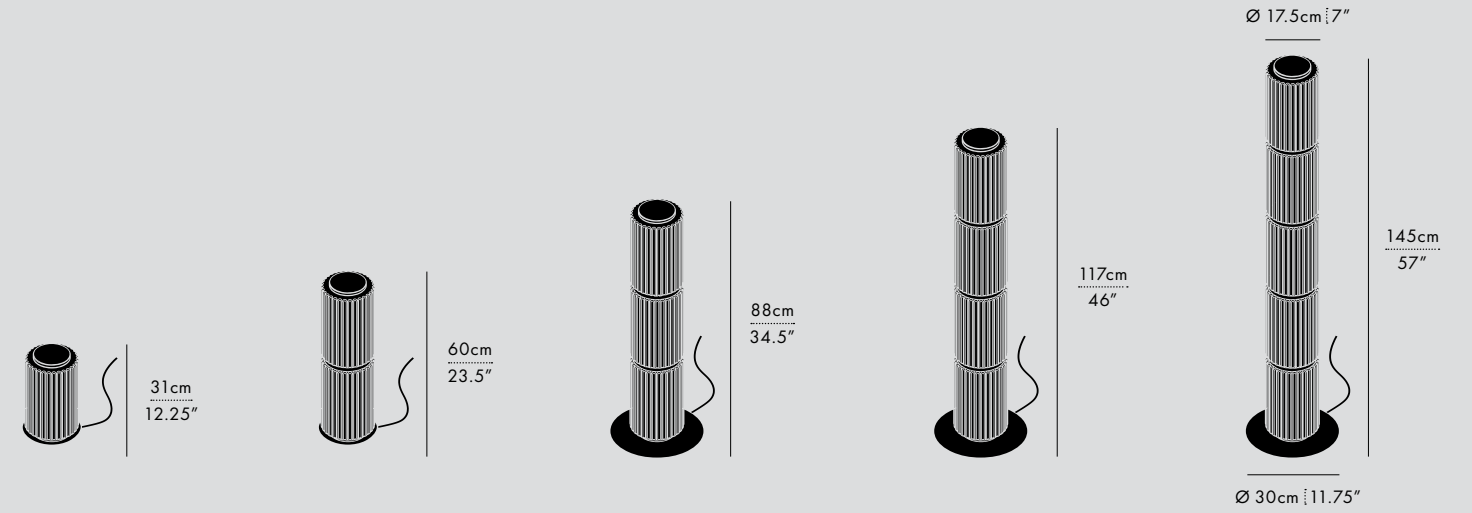

TABLE
175

TABLE
300

FLOOR
300