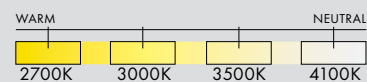

HORIZONTAL, X-AXIS

HORIZONTAL, Y-AXIS

VERTICAL

**HORIZONTAL, X-AXIS
SIDE-TO-SIDE**

**HORIZONTAL, Y-AXIS
SIDE-TO-SIDE**

**VERTICAL
SIDE-TO-SIDE**

**HORIZONTAL, X-AXIS
END-TO-END**

**HORIZONTAL, Y-AXIS
END-TO-END**

**VERTICAL
END-TO-END**

TYPE
Pendant

MATERIALS
Aluminum, Acrylic

MANUFACTURED
Canada

DIMENSIONS (PER 1 UNIT)

– Luminaire: 102 x 16 x 23cm /
40" x 6.25" x 9"

TECHNICAL INFORMATION

- Input Voltage: 110–120V, 220–240V, 110–277V
- Lamping: Integral 20W 24V DC LED CRI 90+, 50,000 hours
- Lumens: 1388 lumens delivered
- Power Supply: Phase Dimming, 0-10V, DALI

FINISHES

LENS

COLOUR TEMPERATURE OPTIONS

DIM TO WARM

CERTIFICATIONS

* APPLICATION: DRY INDOOR LOCATION ONLY