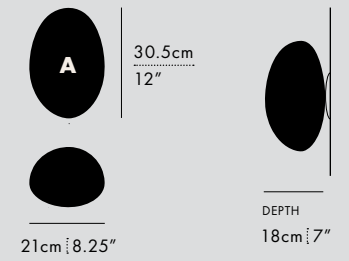

- DIMENSIONS**
- **A:** 30.5 x 21 x 16.5cm / 12" x 8.25" x 6.5"
 - **B:** 34.5 x 22 x 11cm / 13.5" x 8.75" x 4.25"
 - **C:** 23 x 20 x 8.5cm / 9" x 7.75" x 3.5"
 - **D:** 20 x 19 x 8.5cm / 7.75" x 7.5" x 3.5"
 - Adjustable drop length: 243cm / 96"

TYPE

Pendant Chandelier

PENDANT DIMENSIONS (PER PENDANT)

- Ø 35cm / 13.8"
- Weight: 5kg / 11lbs

CANOPY DIMENSIONS

- Chandelier 3, 4, 5, 6:
Ø 69cm / 27", Weight: 11kg / 25lbs
- Chandelier 7, 8, 9, 12:
Ø 96cm / 37.5", Weight: 22kg / 49lbs

PEBBLE CEILING/WALL; A, D; SLATE

PEBBLE
CEILING/WALL

TYPE
Ceiling/Wall

MATERIALS
Glass, Aluminum

MANUFACTURED
Canada

DIMENSIONS

- **A:** 30.5 x 21 x 18cm / 12" x 8.25" x 7"
- **B:** 34.5 x 22 x 12.5cm / 13.5" x 8.75" x 5"
- **C:** 23 x 20 x 10cm / 9" x 7.75" x 4"
- **D:** 20 x 19 x 10cm / 7.75" x 7.5" x 4"

DIMENSIONS

- **A:** 30 x 25 x 24cm / 11.75" x 10" x 9.5"
- **B:** 31 x 25 x 18cm / 12.25" x 10" x 7"
- **C:** 23 x 25 x 16cm / 9" x 10" x 6.25"
- **D:** 20 x 25 x 16cm / 7.75" x 10" x 6.25"

TECHNICAL INFORMATION