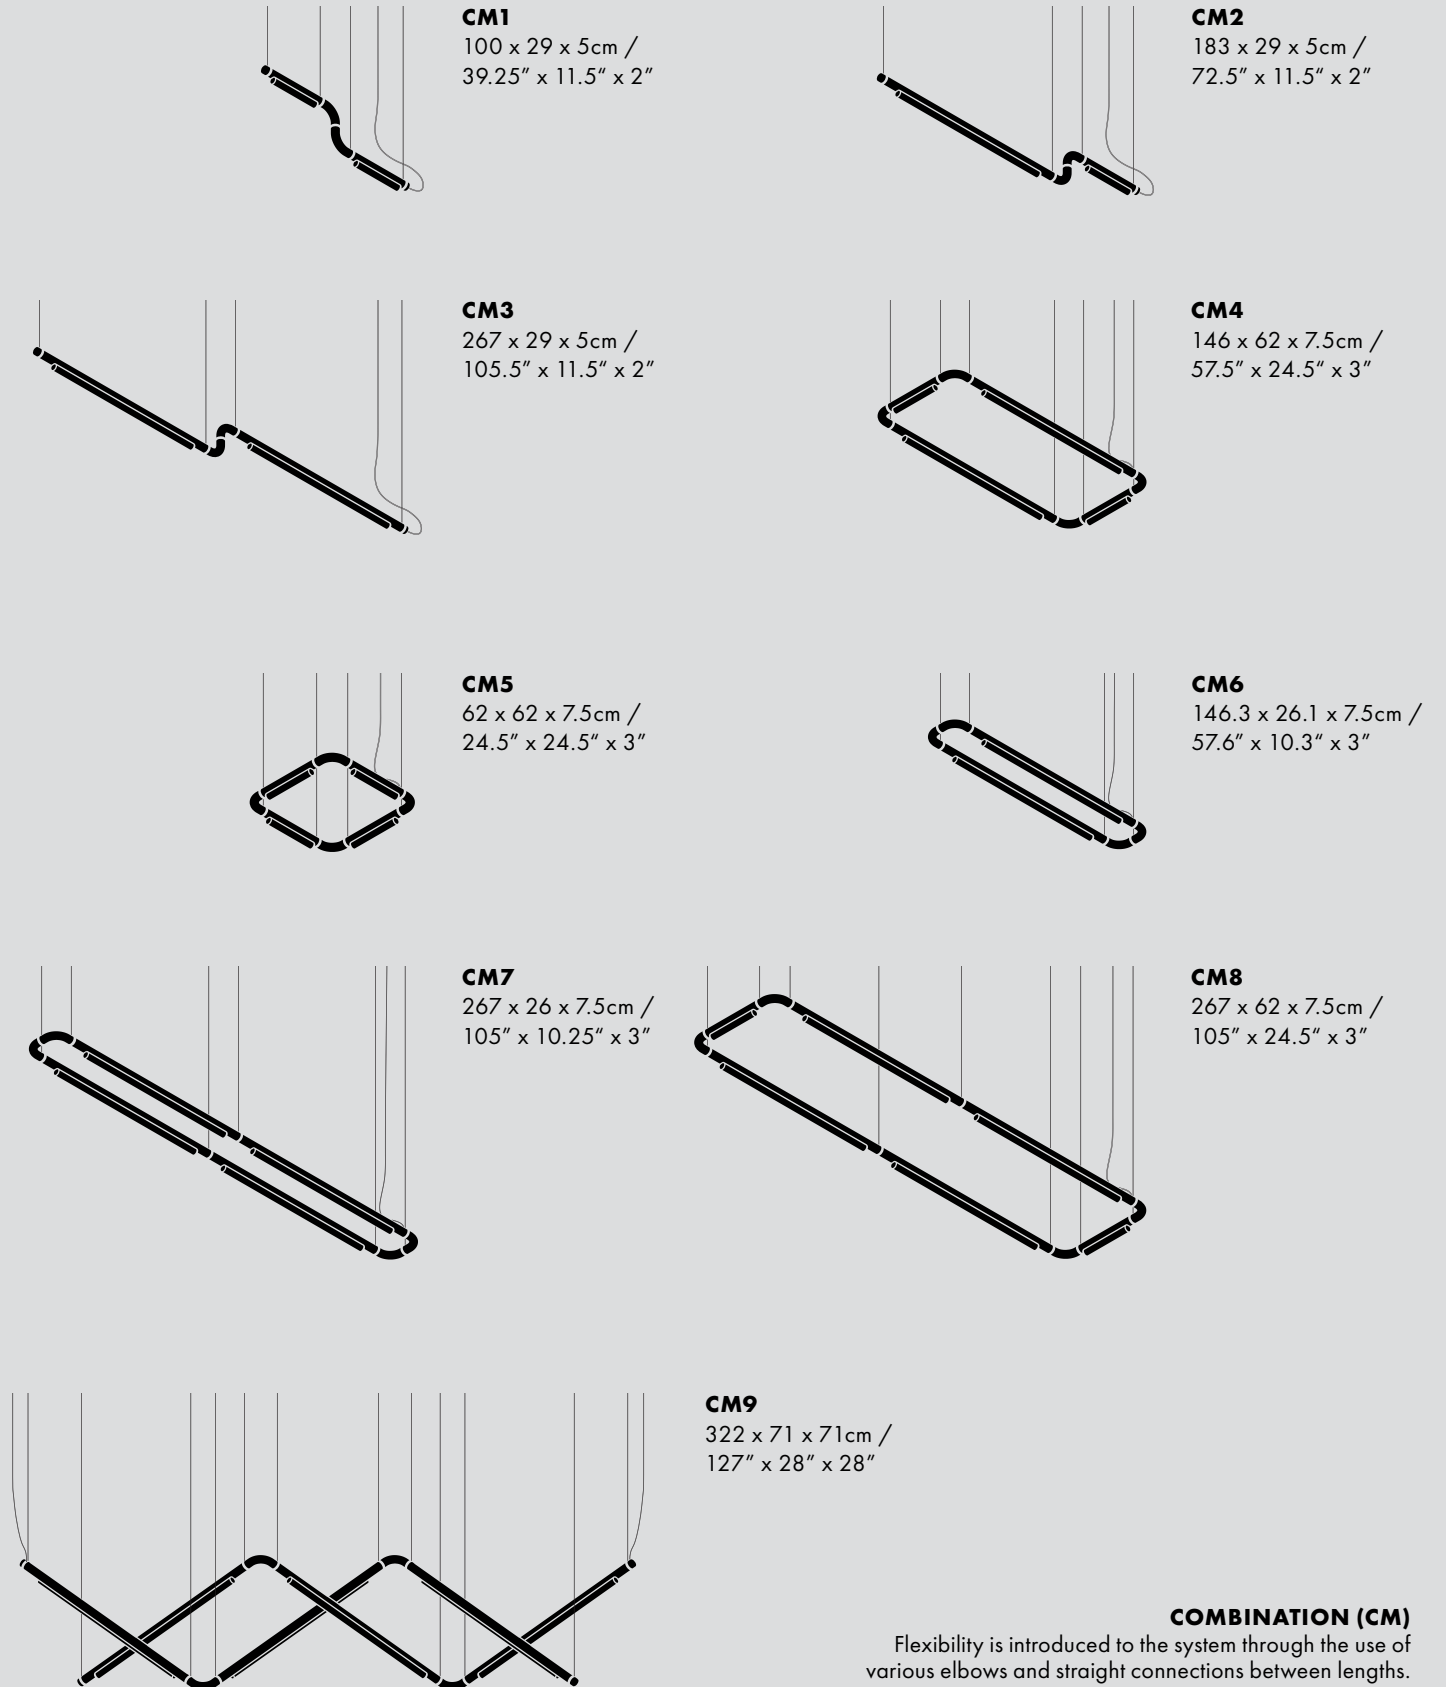

PIPELINE CM

PENDANT

COMBINATION (CM)

Flexibility is introduced to the system through the use of various elbows and straight connections between lengths. CM1-9 are some common combinations.