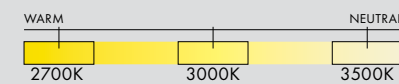

COLOUR TEMPERATURE OPTIONS