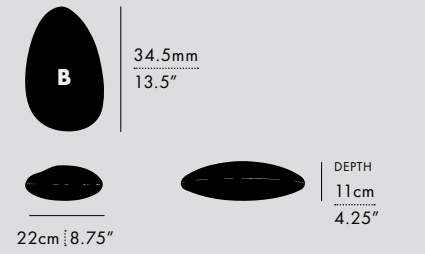

PRIMARY FORM
CHOOSE A OR B