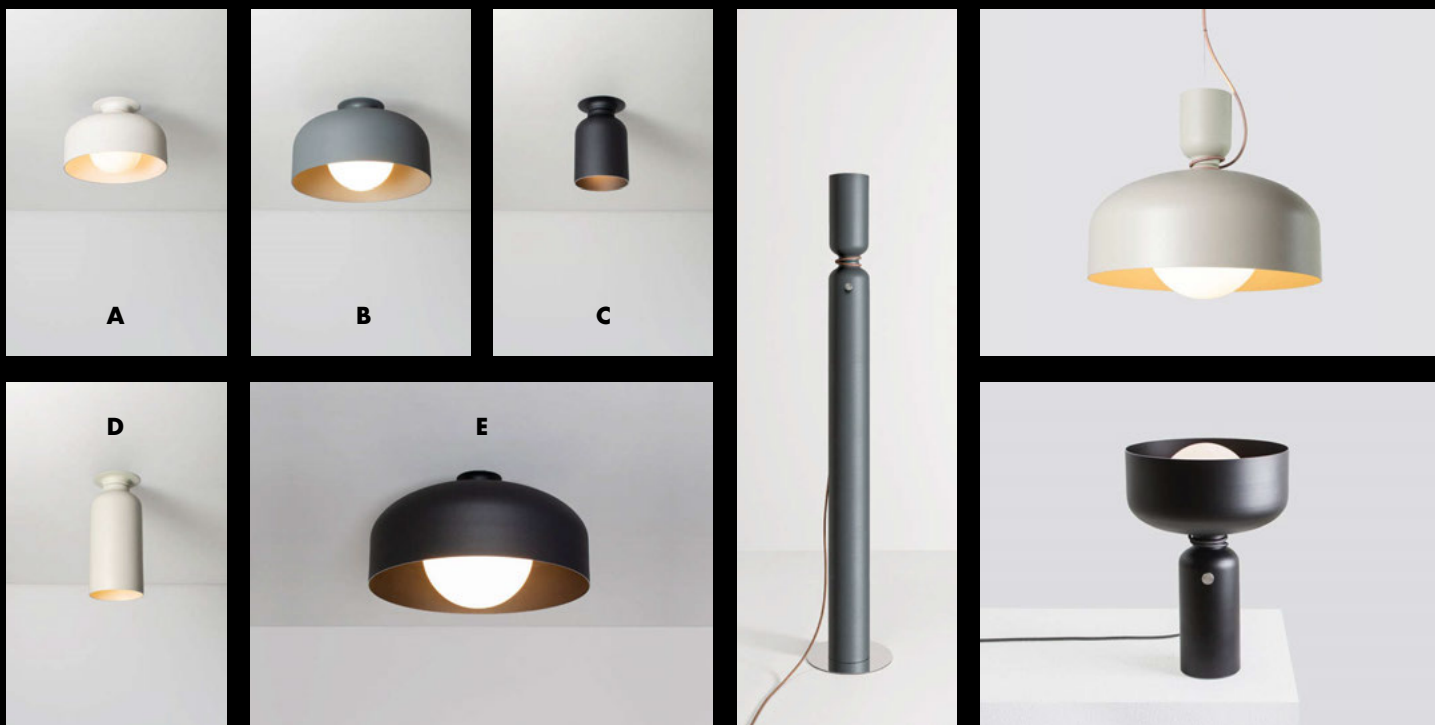

SPOTLIGHT is based on five unique shade profiles, expressing symmetry, balance and proportionate form.