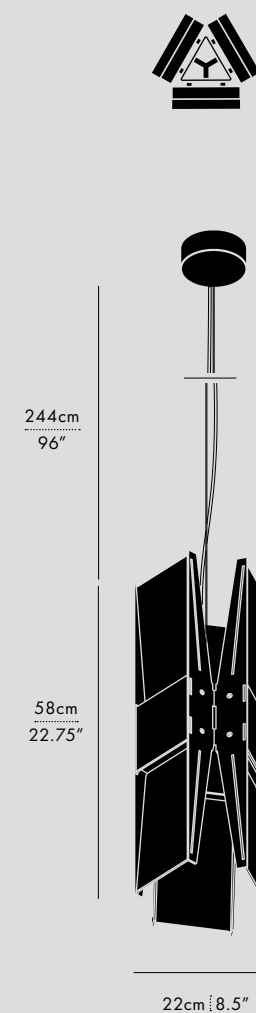

VECTOR 3, PENDANT, BLACK STEEL

VECTOR 6, PENDANT, POLISHED STAINLESS STEEL

VECTOR 3

TYPE
Pendant

DIMENSIONS

- Vector 3: 58cm x 22cm / 22.75" x 8.5"
- Vector 6: 58cm x 34cm / 22.75" x 13.5"
- Adjustable cord length: 244cm / 96"
- * CUSTOM LENGTH AVAILABLE