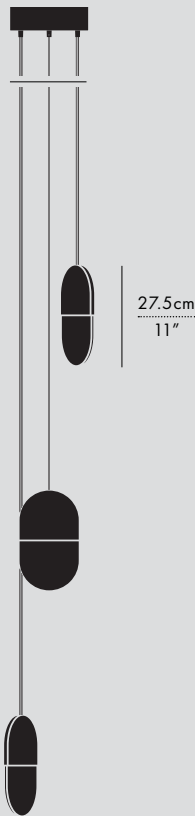

INTERIOR
LA SHED
PHOTO
MAXIME BROUILLET

Enveloped in a soft merino wool, the fixture seamlessly integrates into its given setting.

SINGLE P20 DIMENSIONS

P20

P20.3

P20.5

P30

P30