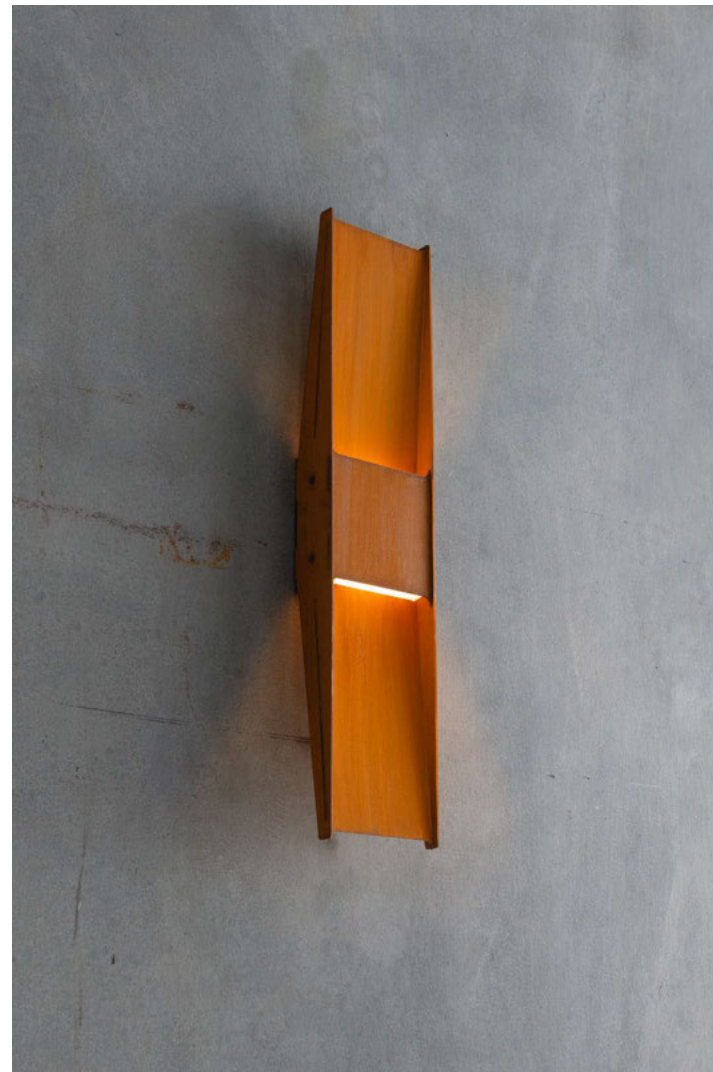

VECTOR 3, PENDANT, BLACK STEEL

VECTOR 6, PENDANT, POLISHED STAINLESS STEEL

VECTOR 3

TYPE
Pendant

DIMENSIONS

- Vector 3: 58cm x 22cm / 22.75" x 8.5"
- Vector 6: 58cm x 34cm / 22.75" x 13.5"
- Adjustable cord length: 244cm / 96"
- * CUSTOM LENGTH AVAILABLE

CERTIFICATIONS

* APPLICATION: DRY INDOOR LOCATION ONLY

VECTOR CEILING/WALL, WEATHERED STEEL

TYPE
Ceiling/Wall

MATERIALS
Steel

MANUFACTURED
Canada

DIMENSIONS
- Luminaire: 58 x 12.5 x 5cm /
22.75" x 5" x 2"

TECHNICAL INFORMATION
- Input Voltage:
110-120V, 220-240V, 110-277V
- Power Supply:
TRIAC/0-10V, DALI

FINISHES

BLACK STEEL WEATHERED STEEL POLISHED STAINLESS STEEL

CERTIFICATIONS

* APPLICATION: DRY INDOOR LOCATION ONLY

The Vector floor lamp adjoins three tall rectilinear sections in a vertical orientation, affirming stillness in its statuesque beauty. Light pours onto the inner and outer faces bidirectionally.