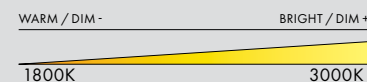

DIM TO WARM

CERTIFICATIONS **MANUFACTURED**
UL US CE Canada

* APPLICATION: DRY INDOOR LOCATION ONLY