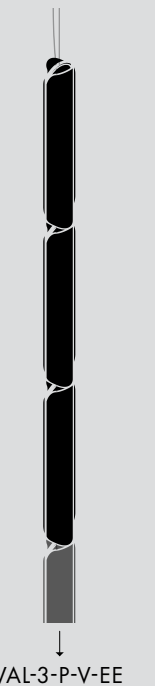

30 x 25 x 24cm /
11.75" x 10" x 9.5"

31 x 25 x 18cm /
12.25" x 10" x 7"

23 x 25 x 16cm /
9" x 10" x 6.25"

20 x 25 x 16cm /
7.75" x 10" x 6.25"

TYPE
Table

MATERIALS
Glass, Aluminum, Concrete

MANUFACTURED
Canada

DIMENSIONS

- **A:** 30 x 25 x 24cm / 11.75" x 10" x 9.5"
- **B:** 31 x 25 x 18cm / 12.25" x 10" x 7"
- **C:** 23 x 25 x 16cm / 9" x 10" x 6.25"
- **D:** 20 x 25 x 16cm / 7.75" x 10" x 6.25"

TECHNICAL INFORMATION

INTERIOR
 WNDR ARCHITECTURE + DESIGN
PHOTO
 JESSE LAVER

VALE 2, PENDANT, HORIZONTAL Y-AXIS, ANTHRACITE

HORIZONTAL, X-AXIS

HORIZONTAL, Y-AXIS

VERTICAL

**HORIZONTAL, X-AXIS
SIDE-TO-SIDE**

**HORIZONTAL, Y-AXIS
SIDE-TO-SIDE**

**VERTICAL
SIDE-TO-SIDE**

**HORIZONTAL, X-AXIS
END-TO-END**

**HORIZONTAL, Y-AXIS
END-TO-END**

**VERTICAL
END-TO-END**

VAL-2-P-V-EE

VAL-3-P-V-EE

TYPE
Pendant

MATERIALS
Aluminum, Acrylic