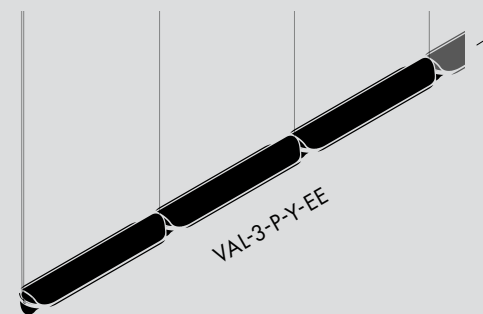

**HORIZONTAL, X-AXIS
SIDE-TO-SIDE**

**HORIZONTAL, Y-AXIS
SIDE-TO-SIDE**

**VERTICAL
SIDE-TO-SIDE**

**HORIZONTAL, X-AXIS
END-TO-END**