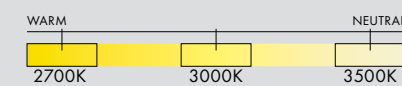

COLOUR TEMPERATURE OPTIONS