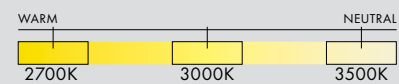

COLOUR TEMPERATURE OPTIONS