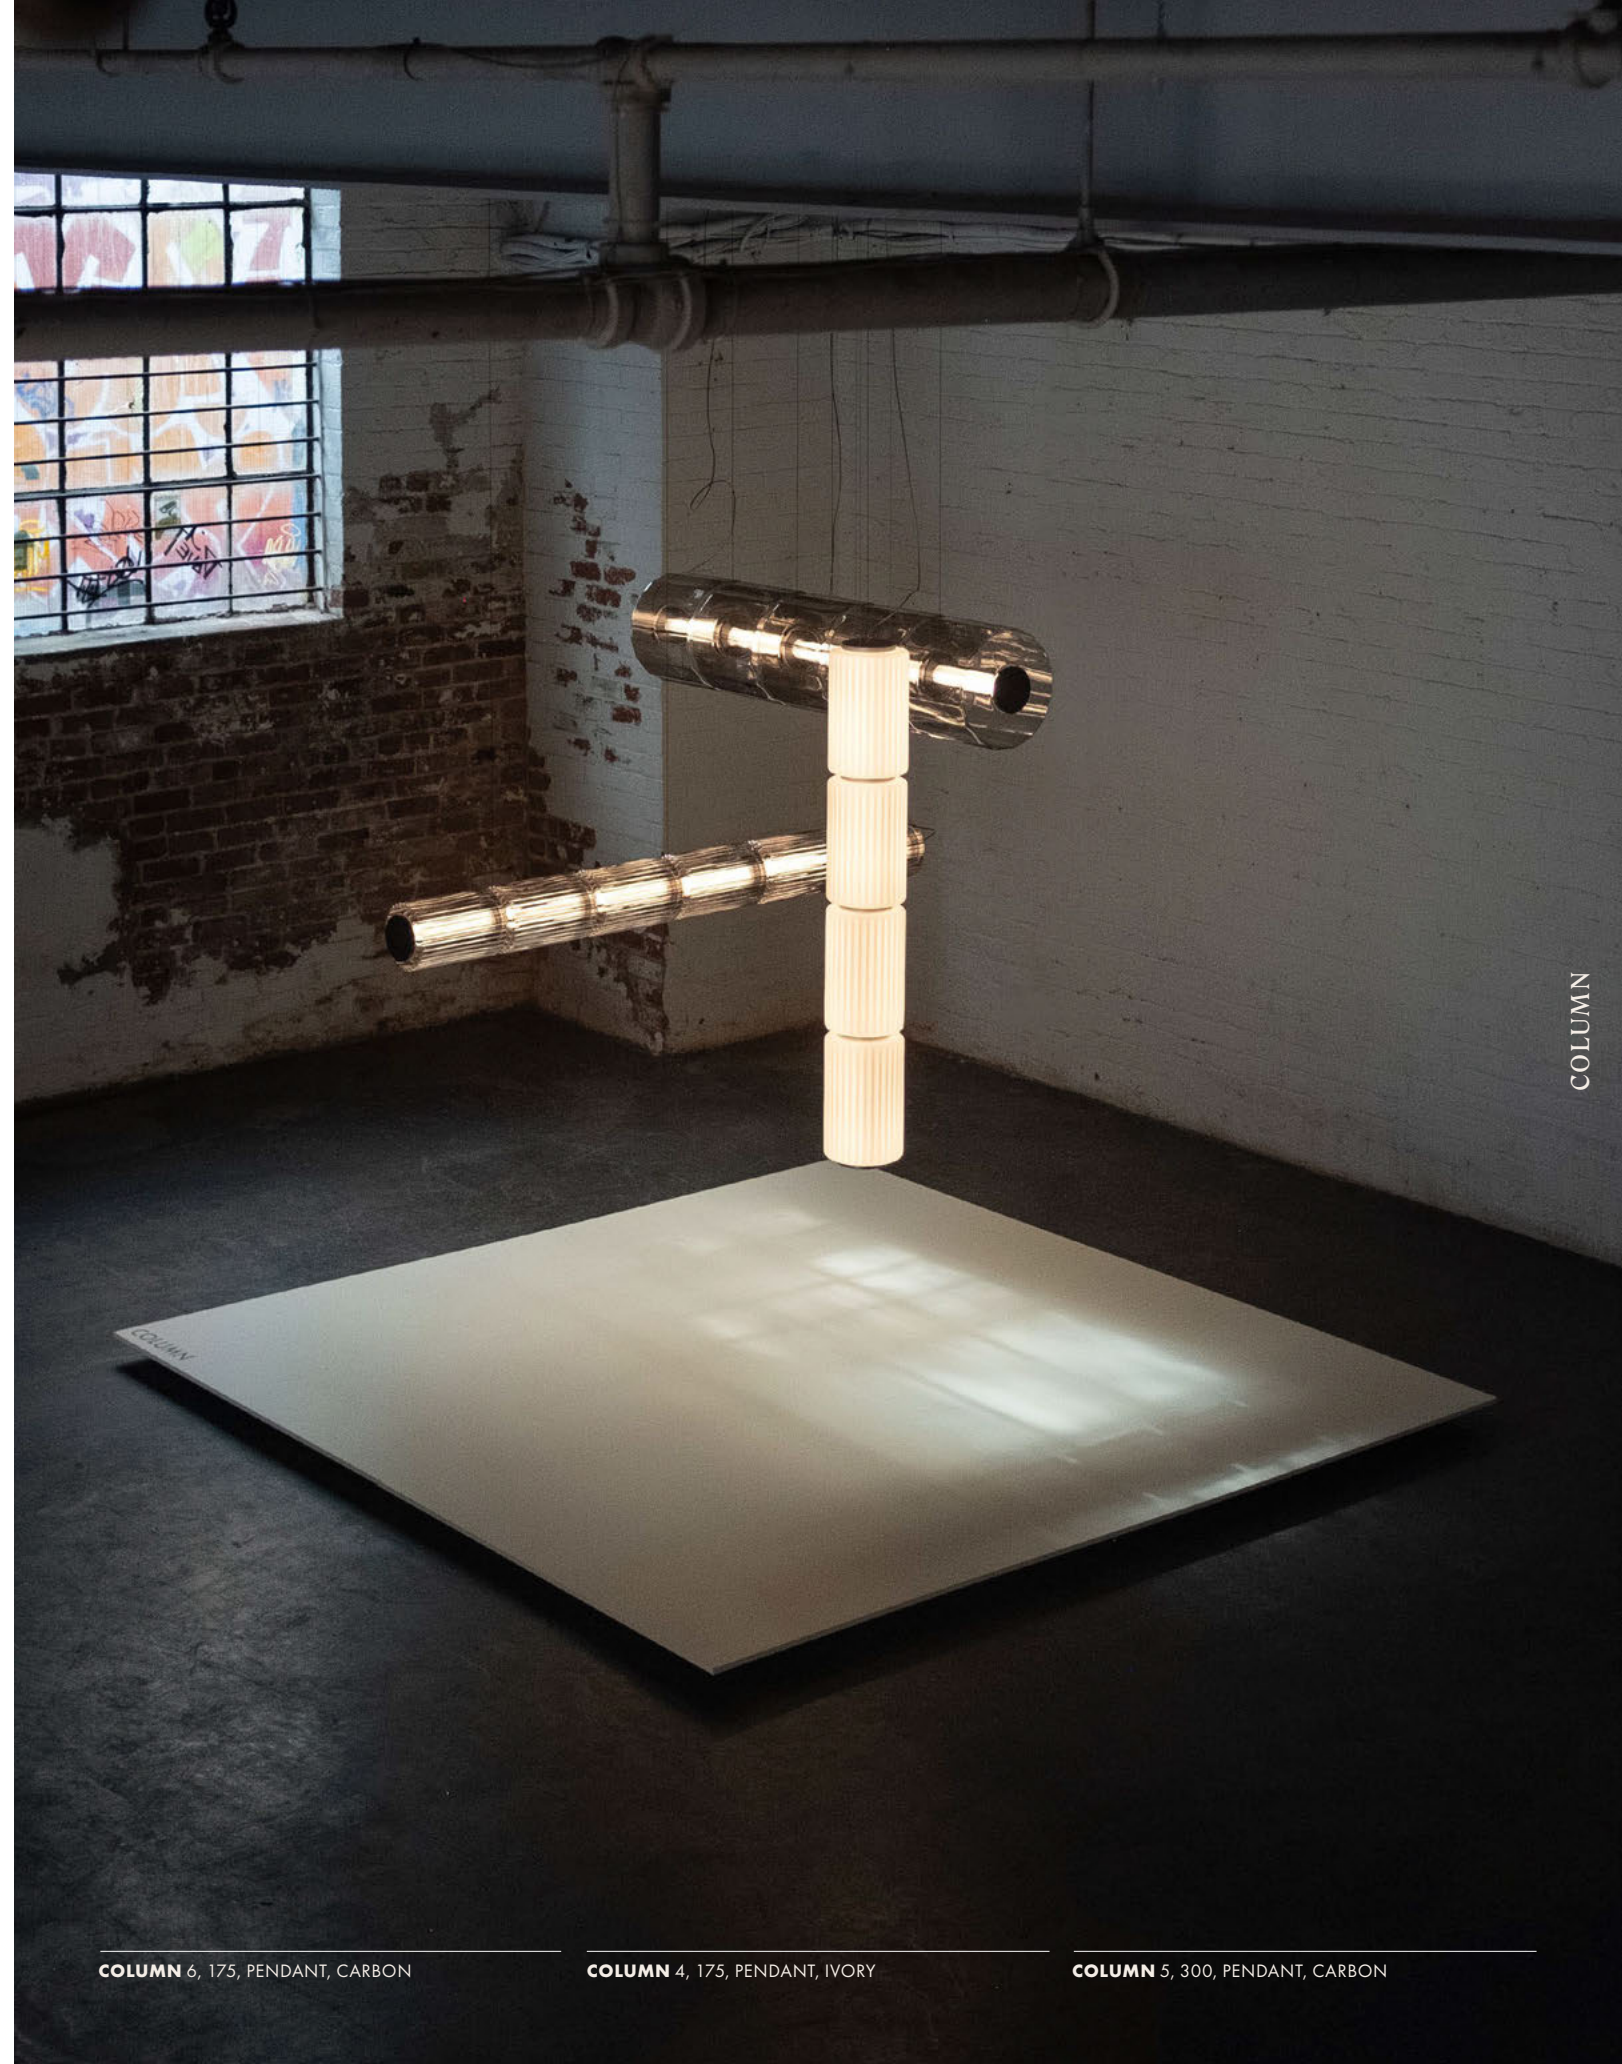

COLUMN 4, 175, PENDANT, IVORY

COLUMN 5, 300, PENDANT, CARBON

COLUMN 5, 175, PENDANT, HORIZONTAL, IVORY

COLUMN 6, 175, PENDANT, CARBON