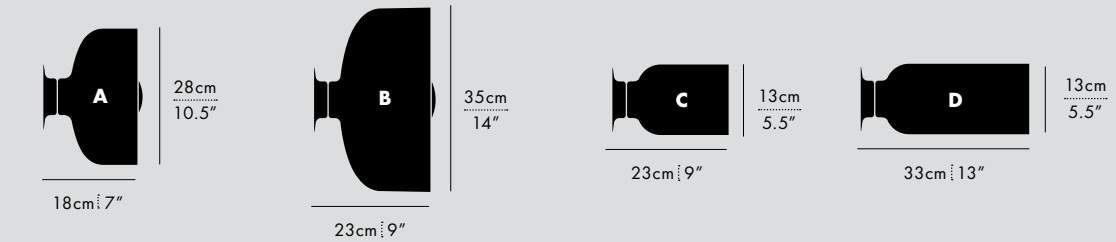

SPOTLIGHT VOLUMES
CEILING/WALL

TYPE
Ceiling/Wall

MATERIALS
Aluminum

MANUFACTURED
Canada

DIMENSIONS
Model Dependant

TECHNICAL INFORMATION

- Input Voltage: 110-120V, 220-240V
- Lamping: 1 x E26/E27 (Max 12W) Socket 12W 2700K A19 Dimmable LED Lamp Included (*120V version only)
- 140mm/5.5" Glass Globe for A Shade
- 175mm/7" Glass Globe for B Shade
- 300mm/12" Glass Globe for E Shade
- Controls: Phase dimming

FINISHES

COLOUR TEMPERATURE OPTIONS

CERTIFICATIONS

* APPLICATION: DRY INDOOR LOCATION ONLY