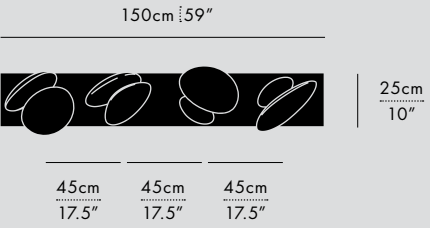

MANUFACTURED
Canada

DIMENSIONS (PER 1 UNIT)

- Luminaire: Ø 17.5 x 29.5cm / Ø 7" x 11.5"
- Adjustable drop length: 244cm / 96"
- * CUSTOM LENGTH AVAILABLE
- Weight: 3.6kg / 7.9lbs

TECHNICAL INFORMATION

- Input Voltage: 110-120V, 220-240V, 110-277V
- Lamping: 12W 24V DC LED (PER UNIT) CRI 90+, 50,000 hours
- Power Supply: Phase dimming, 0-10V, DALI

- Luminaire: Ø 30 x 29.5cm / Ø 11.75" x 11.5"
- Adjustable drop length: 244cm / 96"
- * CUSTOM LENGTH AVAILABLE
- Weight: 5.3kg / 11.7lbs

TECHNICAL INFORMATION

- Input Voltage: 110-120V, 220-240V, 110-277V
- Lamping: 12W 24V DC LED (PER UNIT) CRI 90+, 50,000 hours
- Power Supply: Phase dimming, 0-10V, DALI

- DIMENSIONS**
- **A:** 30.5 x 21 x 16.5cm / 12" x 8.25" x 6.5"
 - **B:** 34.5 x 22 x 11cm / 13.5" x 8.75" x 4.25"
 - **C:** 23 x 20 x 8.5cm / 9" x 7.75" x 3.5"
 - **D:** 20 x 19 x 8.5cm / 7.75" x 7.5" x 3.5"
 - Adjustable drop length: 243cm / 96"

COLOUR TEMPERATURE OPTIONS

CERTIFICATIONS

* APPLICATION: DRY INDOOR LOCATION ONLY

PEBBLE
LINEAR CANOPY

LINEAR 2

LINEAR 3

LINEAR 4

*APPROXIMATE DIMENSIONS
*PEBBLE PENDANTS ARE NOT INCLUDED