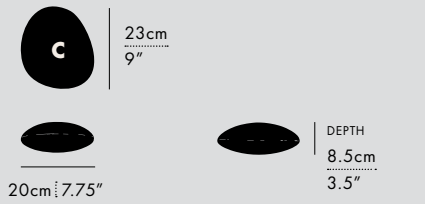

SECONDARY FORM
CHOOSE C OR D