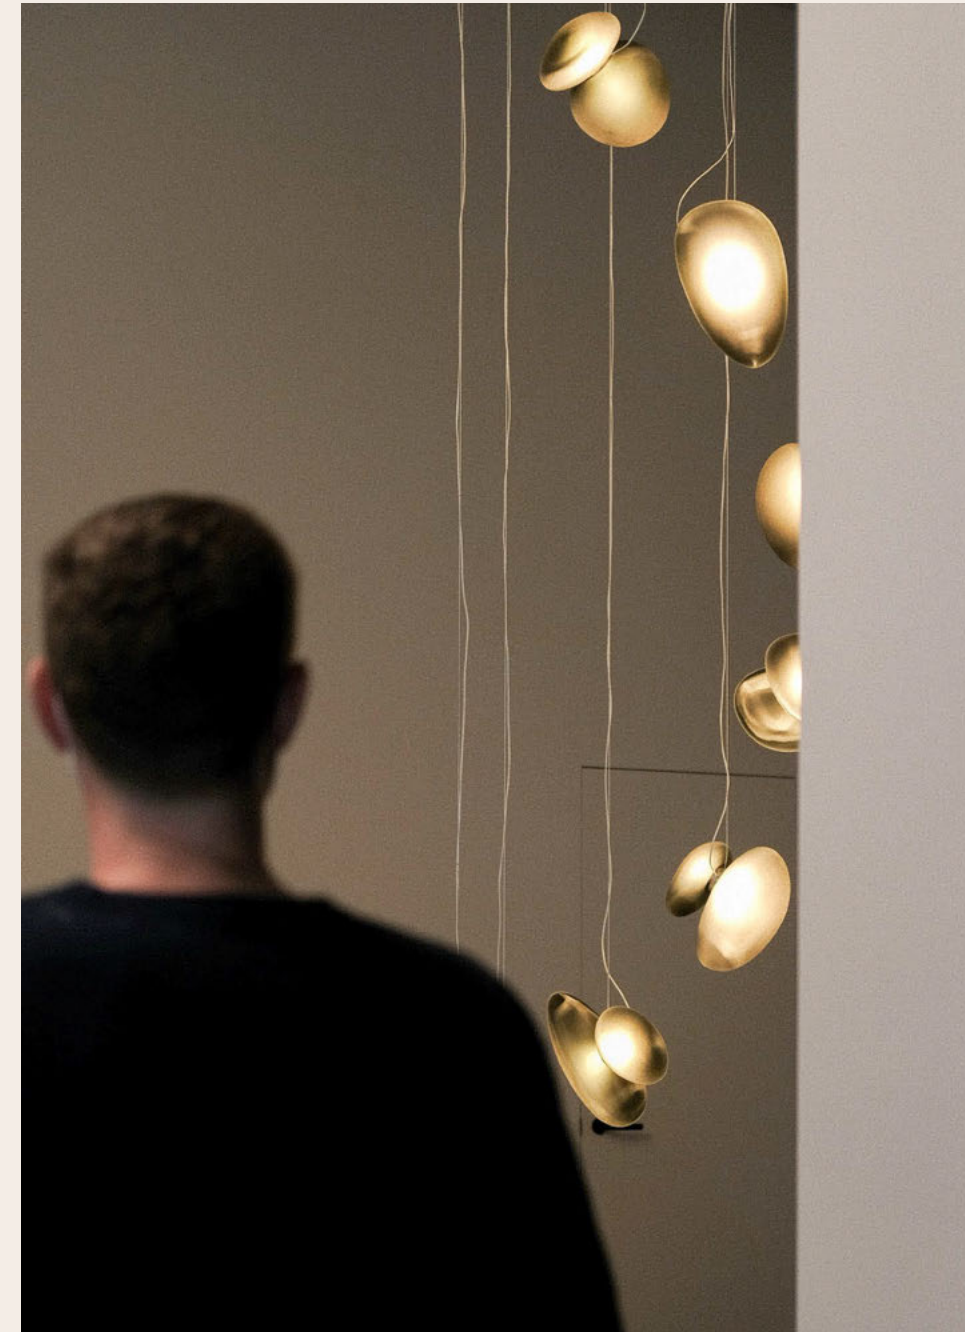

A
NEW
DETAIL

ABOUT	2
COMPLETE COLLECTION	4
VECTOR	10
COLUMN	34
IRIS	52
LOBE	68
PEBBLE	76
VALE	104
PIVOT	126
BUTTON	132
ORBIT	142
PIPELINE	152
SLAB	188
SPOTLIGHT VOLUMES	200
VINE	222
CONTACT	240

A-N-D is a decorative luminaire design studio and manufacturer based in Vancouver, Canada where original collections are conceptualized, built and assembled in-house.

COMPLETE COLLECTION

COLUMN grows and increases its commanding presence in a room, given its commutable quality.

VECTOR directs light to wash down its inner sloped surfaces as several panels are fitted together to create a slender rectilinear section.