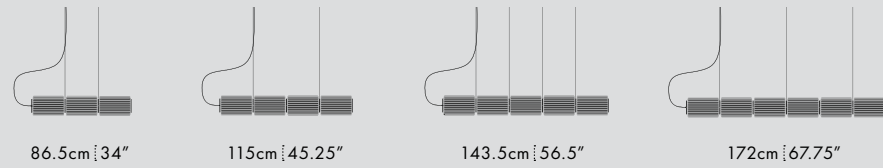

CERTIFICATIONS

* APPLICATION: DRY INDOOR LOCATION ONLY

VECTOR CEILING/WALL, WEATHERED STEEL

TYPE
Ceiling/Wall

MATERIALS
Steel

MANUFACTURED
Canada

DIMENSIONS
- Luminaire: 58 x 12.5 x 5cm /
22.75" x 5" x 2"

TECHNICAL INFORMATION
- Input Voltage:
110-120V, 220-240V, 110-277V
- Power Supply:
TRIAC/0-10V, DALI

COLUMN 175
PENDANT

COLUMN 300
PENDANT

VERTICAL

HORIZONTAL

VERTICAL

HORIZONTAL

TYPE
Pendant

MATERIALS
Glass, Aluminum

MANUFACTURED
Canada

DIMENSIONS (PER 1 UNIT)

- Luminaire: Ø 17.5 x 29.5cm / Ø 7" x 11.5"
- Adjustable drop length: 244cm / 96"
- * CUSTOM LENGTH AVAILABLE
- Weight: 3.6kg / 7.9lbs

TECHNICAL INFORMATION

- Input Voltage: 110-120V, 220-240V, 110-277V
- Lamping: 12W 24V DC LED (PER UNIT) CRI 90+, 50,000 hours
- Power Supply: Phase dimming, 0-10V, DALI

- Luminaire: Ø 30 x 29.5cm / Ø 11.75" x 11.5"
- Adjustable drop length: 244cm / 96"
- * CUSTOM LENGTH AVAILABLE
- Weight: 5.3kg / 11.7lbs

TECHNICAL INFORMATION

- Input Voltage: 110-120V, 220-240V, 110-277V
- Lamping: 12W 24V DC LED (PER UNIT) CRI 90+, 50,000 hours
- Power Supply: Phase dimming, 0-10V, DALI