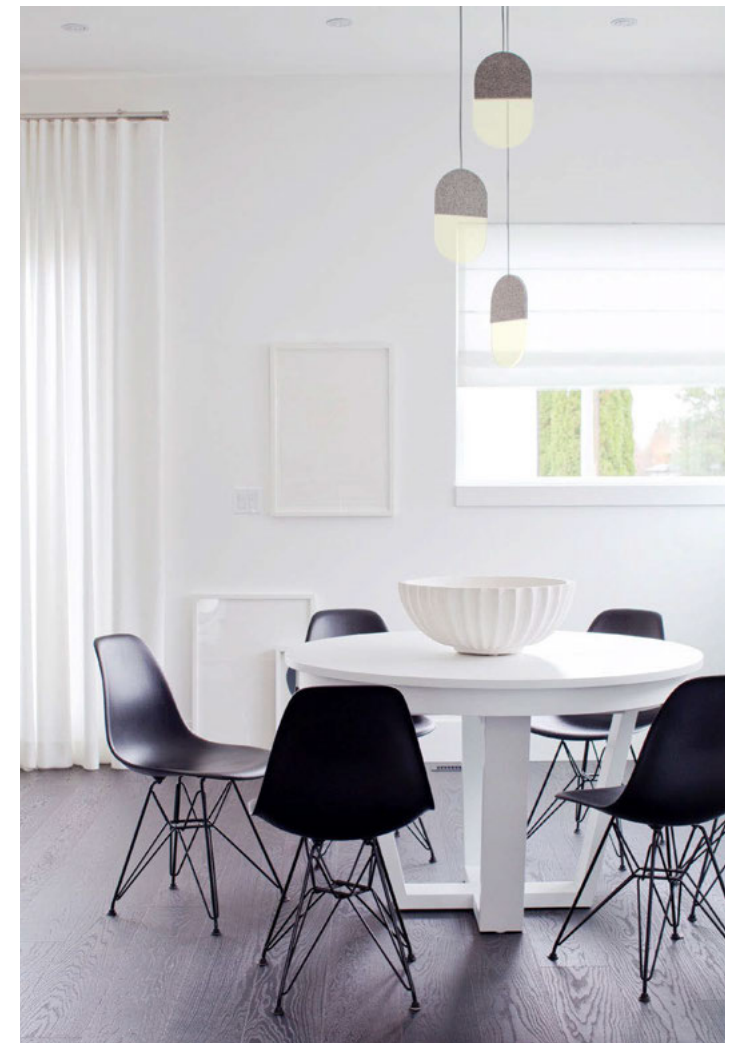

Enveloped in a soft merino wool, the fixture seamlessly integrates into its given setting.