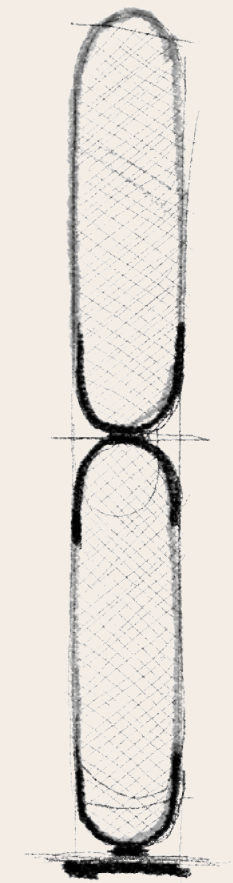

VALE 1, FLOOR, ANTHRACITE

VALE 2, FLOOR, ANTHRACITE

TYPE
Floor

MATERIALS
Aluminum, Acrylic

MANUFACTURED
Canada

DIMENSIONS

- Vale Floor 1: 104 x 16 x 23cm / 41" x 6.25" x 9"
- Vale Floor 2: 205 x 16 x 23cm / 80.75" x 6.25" x 9"