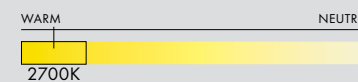

COLOUR TEMPERATURE OPTIONS