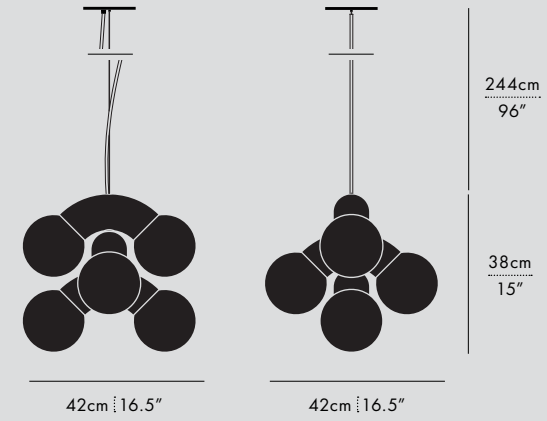

INTERIOR
PIECES HOME BY AN
AESTHETIC PURSUIT
PHOTO
CLAIRE ESPARROS

VINE 3

VINE 5