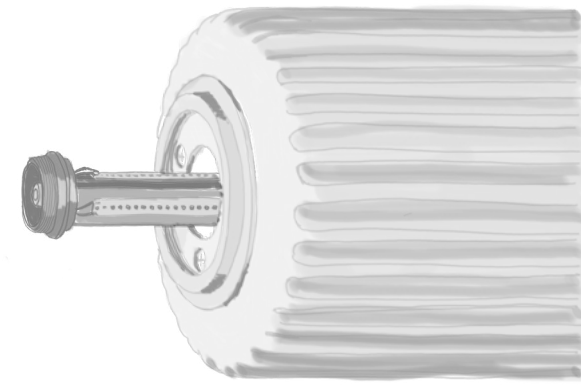

FINISHES

BLACK STEEL WEATHERED STEEL POLISHED STAINLESS STEEL

CERTIFICATIONS

* APPLICATION: DRY INDOOR LOCATION ONLY

The Vector floor lamp adjoins three tall rectilinear sections in a vertical orientation, affirming stillness in its statuesque beauty. Light pours onto the inner and outer faces bidirectionally.

COLUMN 5, 175, PENDANT, HORIZONTAL, IVORY

COLUMN 6, 175, PENDANT, CARBON

COLUMN 4, 175, PENDANT, IVORY

COLUMN 5, 300, PENDANT, CARBON

COLUMN

As the Column can be arranged in segments of machine mould-blown glass cylinders, it can lengthen a space vertically or expand it horizontally.

COLUMN 175
PENDANT

COLUMN 300
PENDANT

VERTICAL

HORIZONTAL

VERTICAL

HORIZONTAL

TYPE
Pendant

MATERIALS
Glass, Aluminum