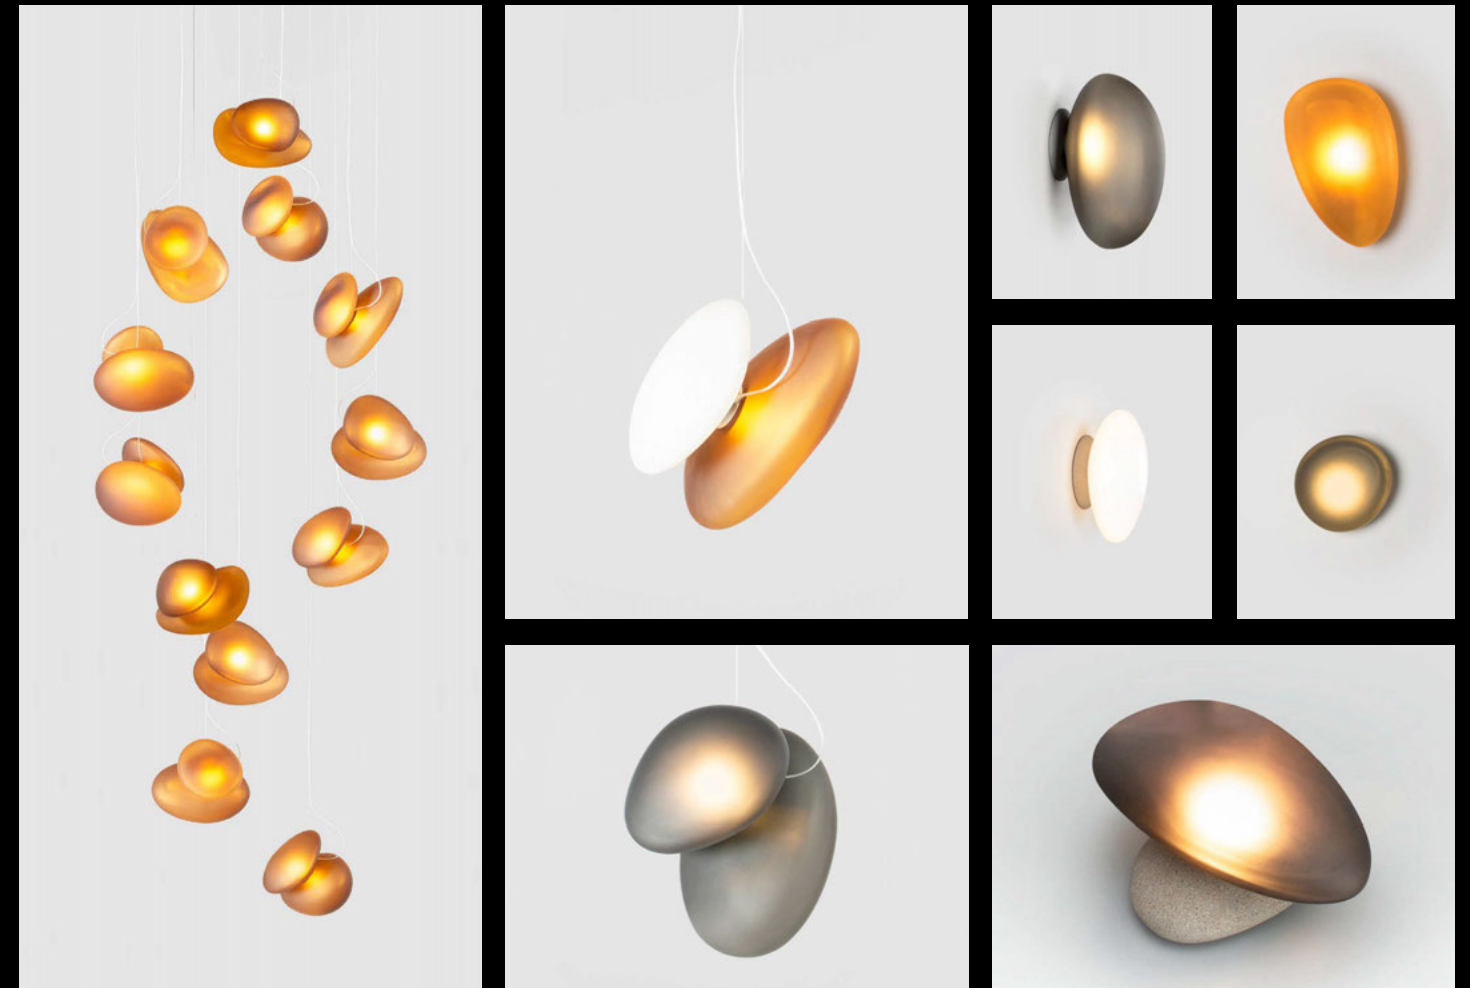

COMPLETE COLLECTION

COLUMN grows and increases its commanding presence in a room, given its commutable quality.

VECTOR directs light to wash down its inner sloped surfaces as several panels are fitted together to create a slender rectilinear section.

IRIS is encased in an elliptical shell, an orb-like glow extends from its crystalline surface.

PEBBLE celebrates the primordial beauty of stones, enhancing their simple yet sculptural form through translucency.