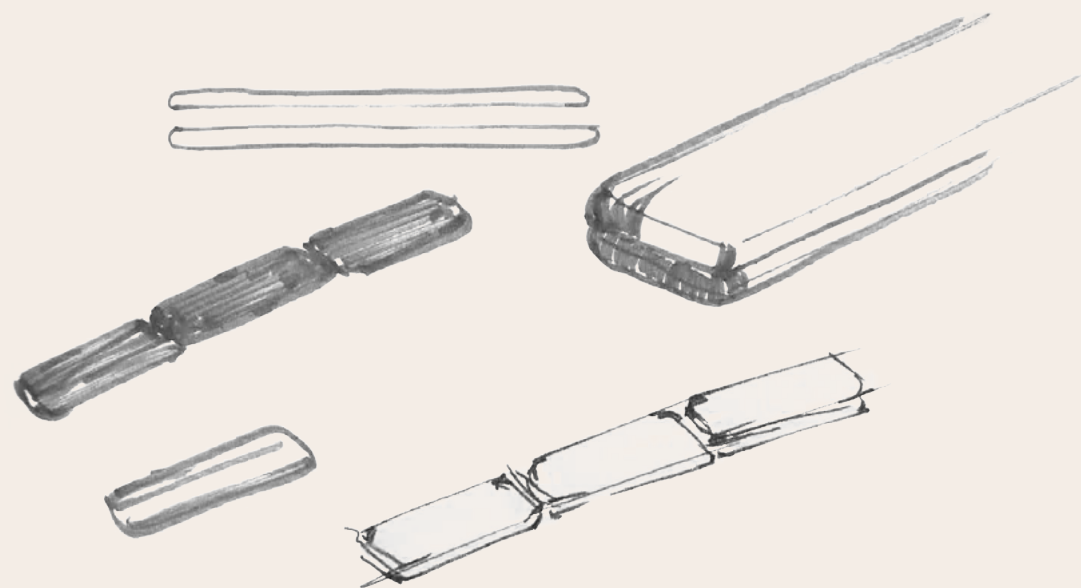

* APPLICATION: DRY INDOOR LOCATION ONLY

VALE

The Vale series crystallizes light in its transitional state. The undulating profile of the lens translates emitted light to a striking gradient.

DESIGN	CAINE HEINTZMAN
YEAR	2019-23
SERIES	PENDANT
	CEILING/WALL
	FLOOR