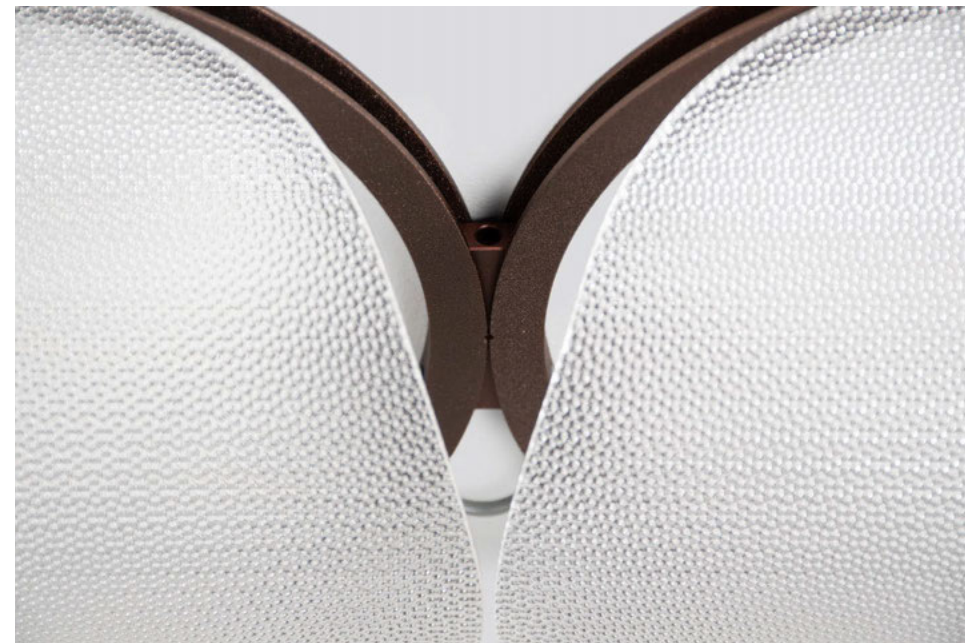

FINISHES

LENS

COLOUR TEMPERATURE OPTIONS

DIM TO WARM

CERTIFICATIONS

* APPLICATION: DRY INDOOR LOCATION ONLY

The Vale Ceiling/Wall strikes a balance between classic utilitarianism and ornate luminaire.

VALE
CEILING/WALL