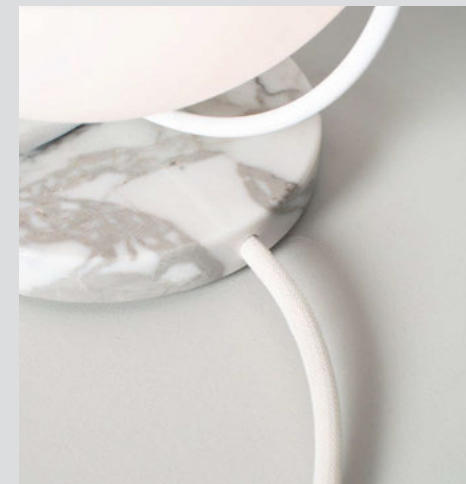

TABLE

TYPE
Pendant & Table

DIMENSIONS
– Pendant:
68.5 x 25cm / 27" x 9.75"
Adjustable drop length: 243cm / 96"
* CUSTOM LENGTH AVAILABLE
– Table:
70 x 25cm / 27.5" x 9.75"

COLOUR TEMPERATURE OPTIONS

MATERIALS
Steel, Etched Glass