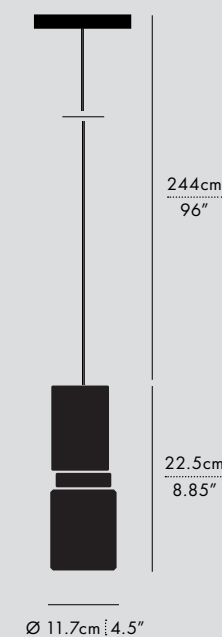

LOBE
PENDANT

TYPE
Pendant

MATERIALS
Aluminum

MANUFACTURED
Canada

DIMENSIONS
– Luminaire: Ø 11.7 x 22.5cm /
Ø 4.5" x 8.85"
– Adjustable drop length: 244cm / 96"
* CUSTOM LENGTH AVAILABLE

TECHNICAL INFORMATION
– Input Voltage:
110–277V, 220–240V
– Lamping:
Integral 9W 2700K LED
90+ CRI, 50,000 hours
– Power Supply:
TRIAC/0-10V, DALI

FINISHES

COLOUR TEMPERATURE OPTIONS

CERTIFICATIONS

* APPLICATION: DRY INDOOR LOCATION ONLY