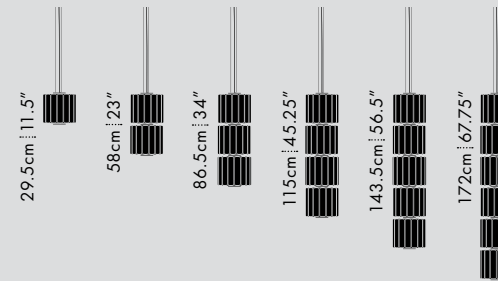

CERTIFICATIONS

* APPLICATION: DRY INDOOR LOCATION ONLY

VECTOR CEILING/WALL, WEATHERED STEEL

TYPE
Ceiling/Wall

MATERIALS
Steel

MANUFACTURED
Canada

DIMENSIONS
- Luminaire: 58 x 12.5 x 5cm /
22.75" x 5" x 2"

TECHNICAL INFORMATION
- Input Voltage:
110-120V, 220-240V, 110-277V
- Power Supply:
TRIAC/0-10V, DALI

COLUMN 175
PENDANT

COLUMN 300
PENDANT

VERTICAL

HORIZONTAL

VERTICAL

HORIZONTAL

TYPE
Pendant

MATERIALS
Glass, Aluminum

MANUFACTURED
Canada

DIMENSIONS (PER 1 UNIT)

- Luminaire: Ø 17.5 x 29.5cm / Ø 7" x 11.5"
- Adjustable drop length: 244cm / 96"
- * CUSTOM LENGTH AVAILABLE
- Weight: 3.6kg / 7.9lbs

TECHNICAL INFORMATION

- Input Voltage: 110-120V, 220-240V, 110-277V
- Lamping: 12W 24V DC LED (PER UNIT) CRI 90+, 50,000 hours
- Power Supply: Phase dimming, 0-10V, DALI

- Luminaire: Ø 30 x 29.5cm / Ø 11.75" x 11.5"
- Adjustable drop length: 244cm / 96"
- * CUSTOM LENGTH AVAILABLE
- Weight: 5.3kg / 11.7lbs

TECHNICAL INFORMATION

- Input Voltage: 110-120V, 220-240V, 110-277V
- Lamping: 12W 24V DC LED (PER UNIT) CRI 90+, 50,000 hours
- Power Supply: Phase dimming, 0-10V, DALI