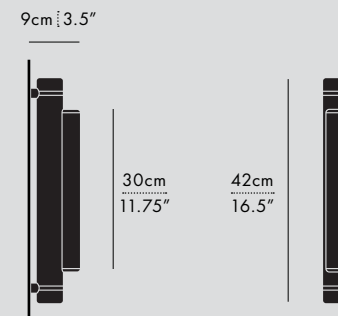

40

125

TYPE
Ceiling/Wall

MATERIALS
Aluminum, Acrylic

STANDARD FINISHES

DECORATIVE FINISHES

DIMENSIONS

– Model specific

POWER TRIM OPTIONS

- Trimless (Mud-in or surface mount, remote power supply)
- Cover plate (Junction box, 4.5" x 4.5")
- SEE INSTALL INSTRUCTIONS

TECHNICAL INFORMATION

- Input Voltage: 110–120V, 220–240V
- Lamping: Model specific
- Power Supply: Phase dimming, 0–10V, DALI

COLOUR TEMPERATURE OPTIONS

DIM TO WARM

CERTIFICATIONS

MANUFACTURED

Canada

* APPLICATION: DRY INDOOR LOCATION ONLY