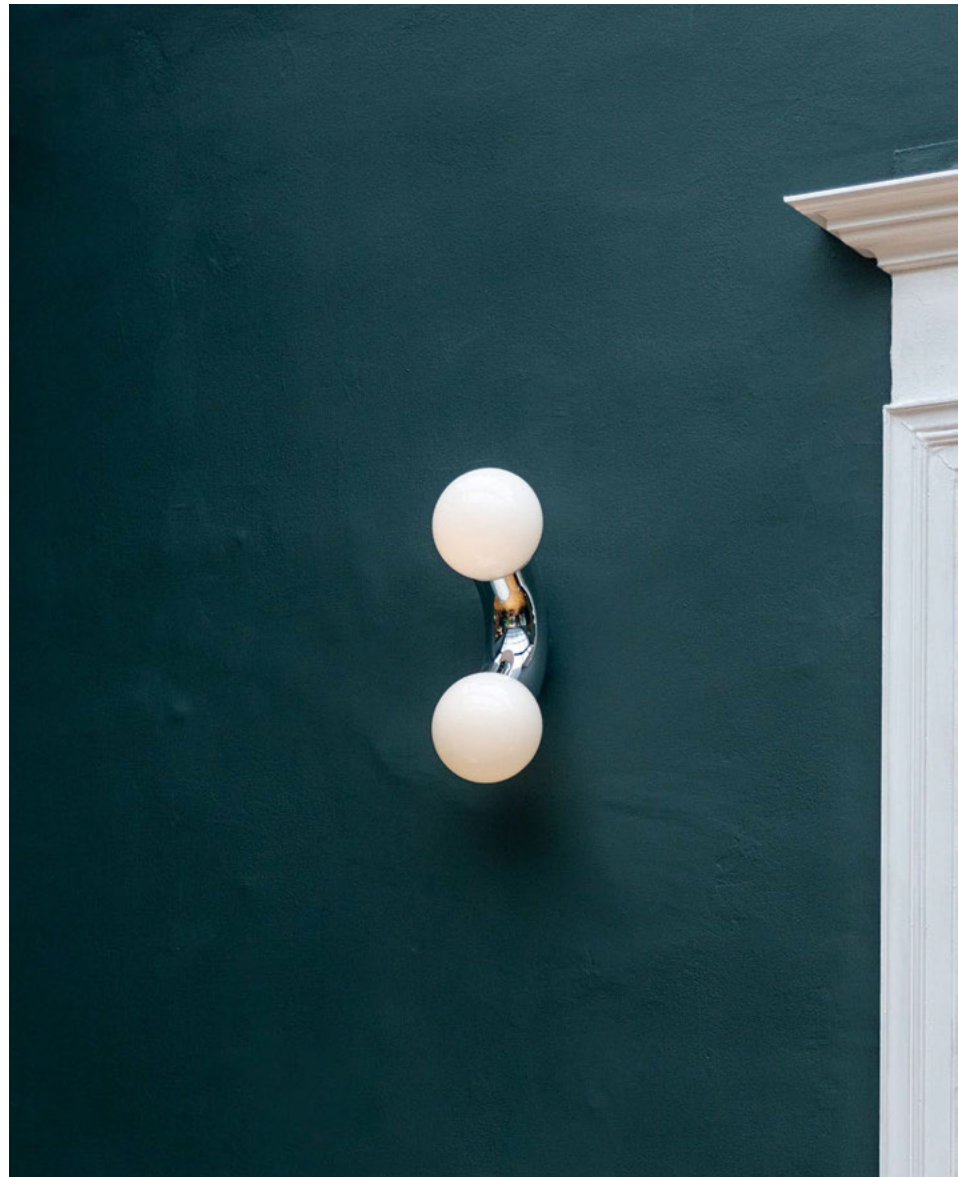

FINISHES

CHROME MIDNIGHT CHROME CADMIUM YELLOW

CERTIFICATIONS

* APPLICATION: DRY INDOOR LOCATION ONLY

INTERIOR
ATELIER LOUVET
PHOTO
DAMIEN DE MEIDEROS

VINE CEILING/WALL, MIDNIGHT CHROME

VINE

VINE CEILING/WALL, CHROME