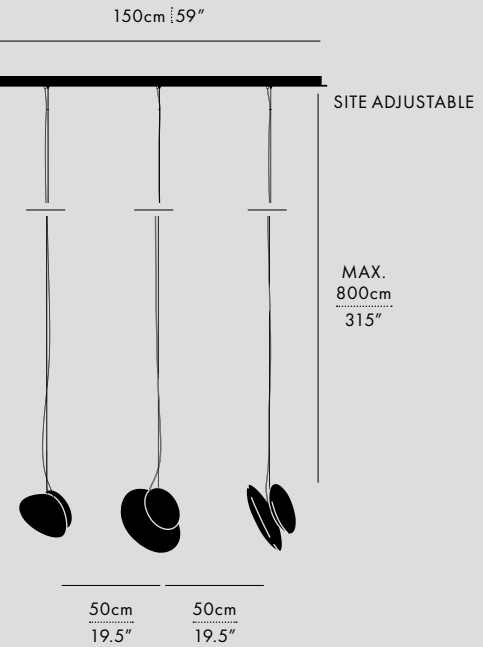

PEBBLE
LINEAR CANOPY

LINEAR 2

LINEAR 3

LINEAR 4

*APPROXIMATE DIMENSIONS
*PEBBLE PENDANTS ARE NOT INCLUDED

CANOPY FINISH

The Pebble Linear Canopy can be expanded further than the shown options. For custom arrangements and special projects, please contact info@andlight.ca