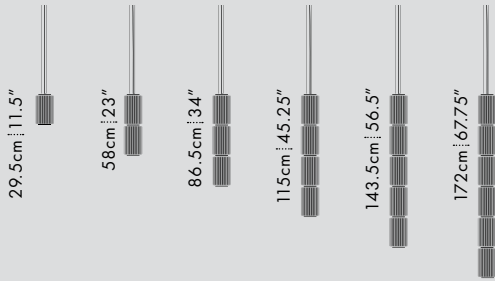

CERTIFICATIONS

* APPLICATION: DRY INDOOR LOCATION ONLY

VECTOR CEILING/WALL, WEATHERED STEEL

TYPE
Ceiling/Wall

MATERIALS
Steel

MANUFACTURED
Canada

DIMENSIONS
- Luminaire: 58 x 12.5 x 5cm /
22.75" x 5" x 2"

TECHNICAL INFORMATION
- Input Voltage:
110-120V, 220-240V, 110-277V
- Power Supply:
TRIAC/0-10V, DALI

COLUMN 175
PENDANT

COLUMN 300
PENDANT

VERTICAL

HORIZONTAL

VERTICAL

HORIZONTAL

TYPE
Pendant

MATERIALS
Glass, Aluminum

MANUFACTURED
Canada

DIMENSIONS (PER 1 UNIT)

- Luminaire: Ø 17.5 x 29.5cm / Ø 7" x 11.5"
- Adjustable drop length: 244cm / 96"
- * CUSTOM LENGTH AVAILABLE
- Weight: 3.6kg / 7.9lbs

TECHNICAL INFORMATION

- Input Voltage: 110-120V, 220-240V, 110-277V
- Lamping: 12W 24V DC LED (PER UNIT) CRI 90+, 50,000 hours
- Power Supply: Phase dimming, 0-10V, DALI

- Luminaire: Ø 30 x 29.5cm / Ø 11.75" x 11.5"
- Adjustable drop length: 244cm / 96"
- * CUSTOM LENGTH AVAILABLE
- Weight: 5.3kg / 11.7lbs

TECHNICAL INFORMATION

- Input Voltage: 110-120V, 220-240V, 110-277V
- Lamping: 12W 24V DC LED (PER UNIT) CRI 90+, 50,000 hours
- Power Supply: Phase dimming, 0-10V, DALI