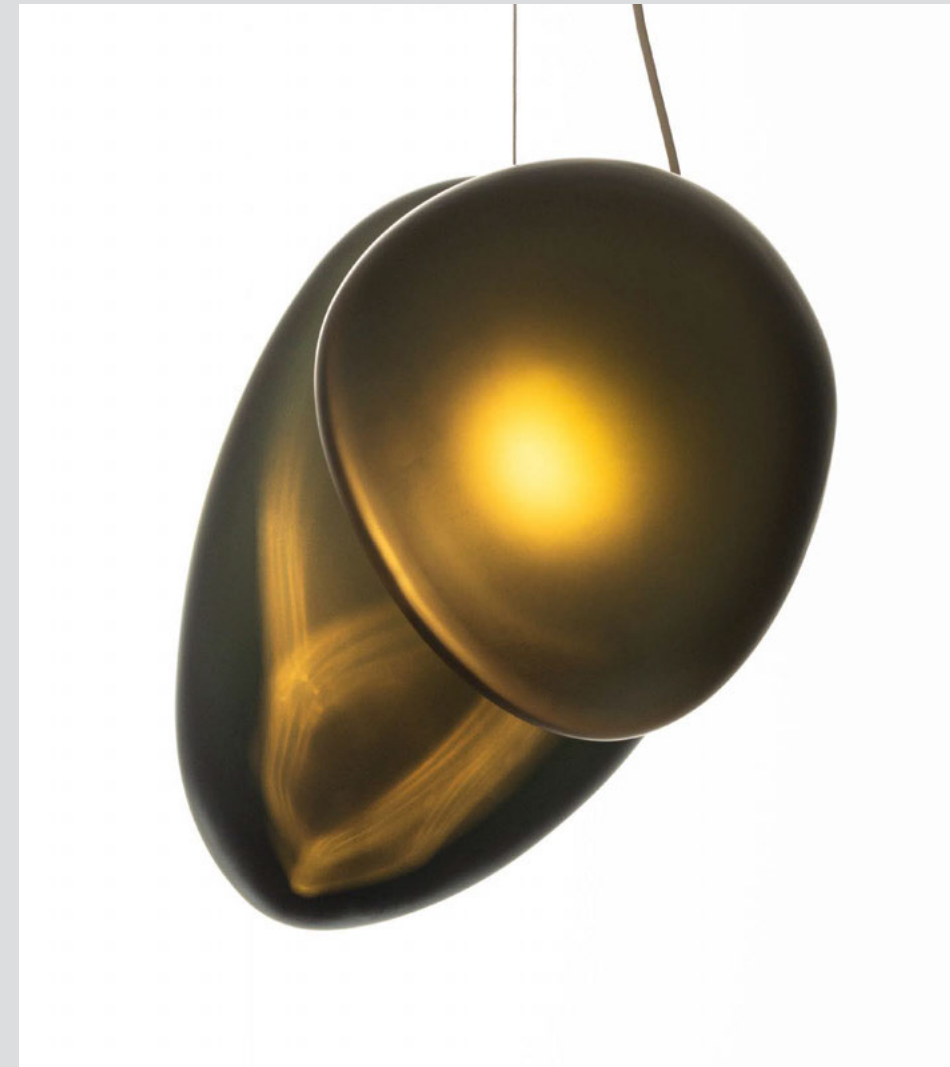

PEBBLE PENDANT