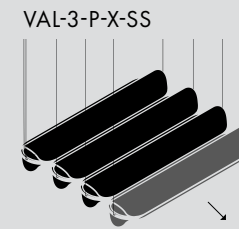

DIMENSIONS

- **A:** 30 x 25 x 24cm / 11.75" x 10" x 9.5"
- **B:** 31 x 25 x 18cm / 12.25" x 10" x 7"
- **C:** 23 x 25 x 16cm / 9" x 10" x 6.25"
- **D:** 20 x 25 x 16cm / 7.75" x 10" x 6.25"

TECHNICAL INFORMATION

INTERIOR
 WNDR ARCHITECTURE + DESIGN
PHOTO
 JESSE LAVER

VALE 2, PENDANT, HORIZONTAL Y-AXIS, ANTHRACITE

HORIZONTAL, X-AXIS

HORIZONTAL, Y-AXIS

VERTICAL

**HORIZONTAL, X-AXIS
SIDE-TO-SIDE**

**HORIZONTAL, Y-AXIS
SIDE-TO-SIDE**