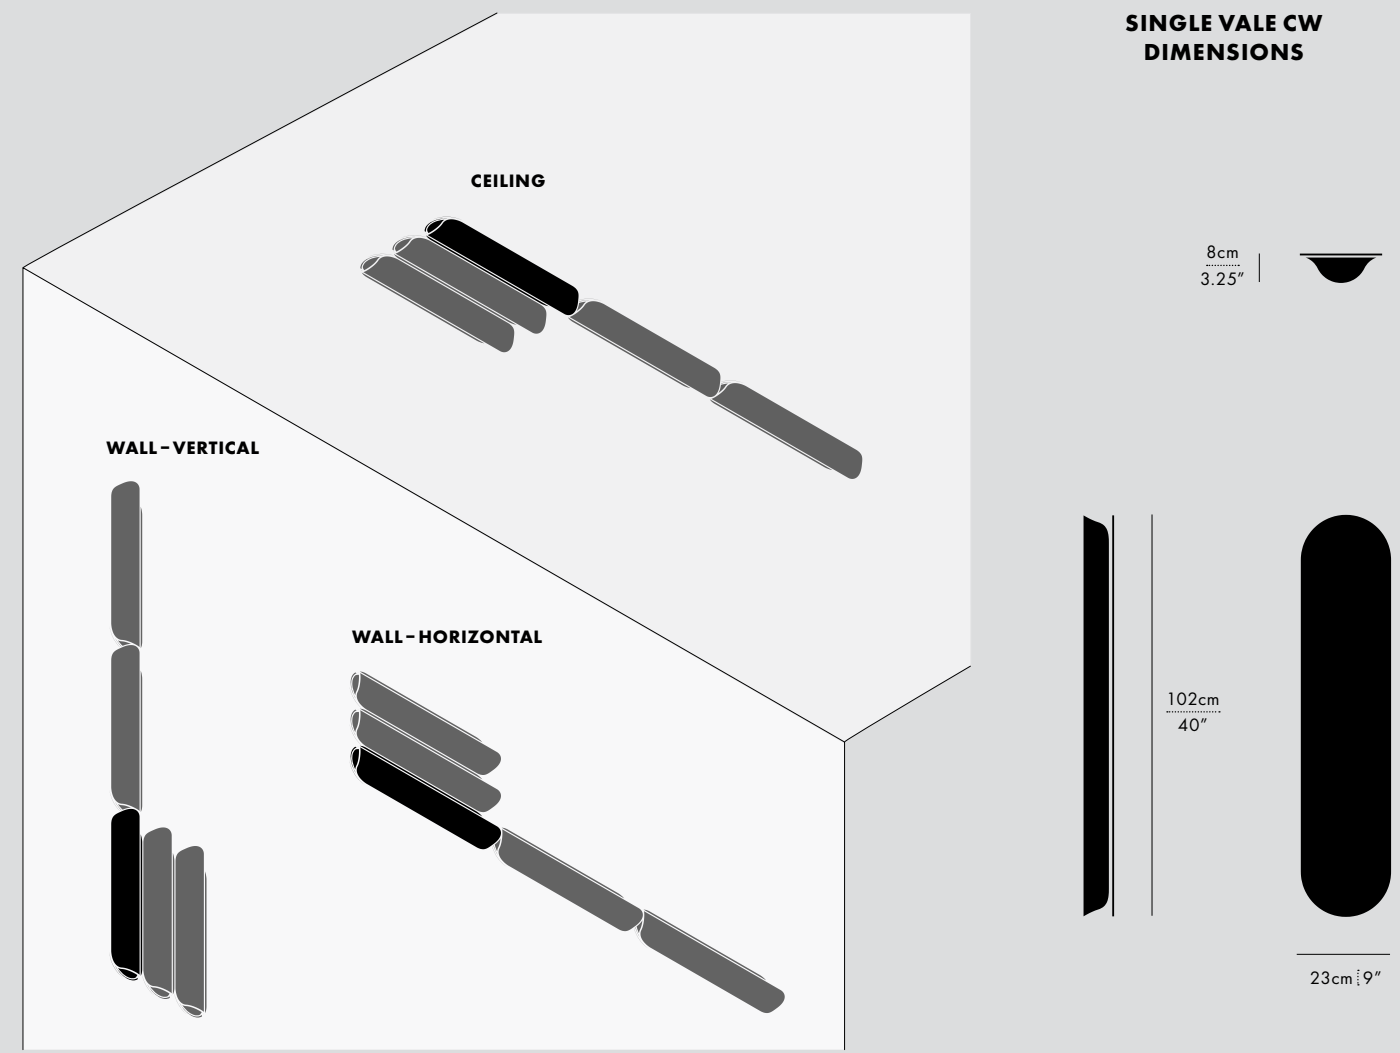

**SINGLE VALE CW
DIMENSIONS**

TYPE
Ceiling/Wall

MATERIALS
Aluminum, Acrylic

MANUFACTURED
Canada

DIMENSIONS (PER 1 UNIT)
- Luminaire: 102 x 16 x 23cm /
40" x 6.25" x 9"

TECHNICAL INFORMATION
- Input Voltage:
110-120V, 220-240V, 110-277V
- Lamping:
Integral 10W 24V DC LED
CRI 90+, 50,000 hours
- Lumens:
694 lumens delivered
- Power Supply:
Phase Dimming, 0-10V, DALI

FINISHES   **LENS**

ANTHRACITE   SILICA   RUST   CLEAR

CERTIFICATIONS

* APPLICATION: DRY INDOOR LOCATION ONLY