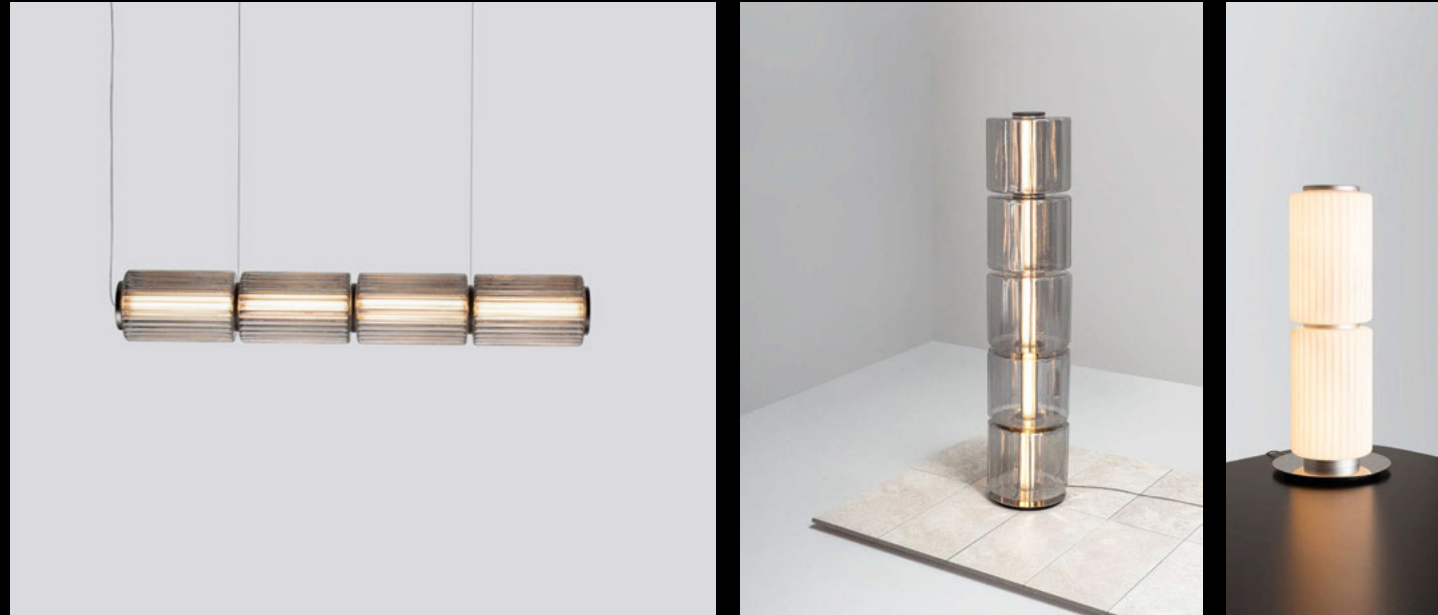

COMPLETE COLLECTION

COLUMN grows and increases its commanding presence in a room, given its commutable quality.