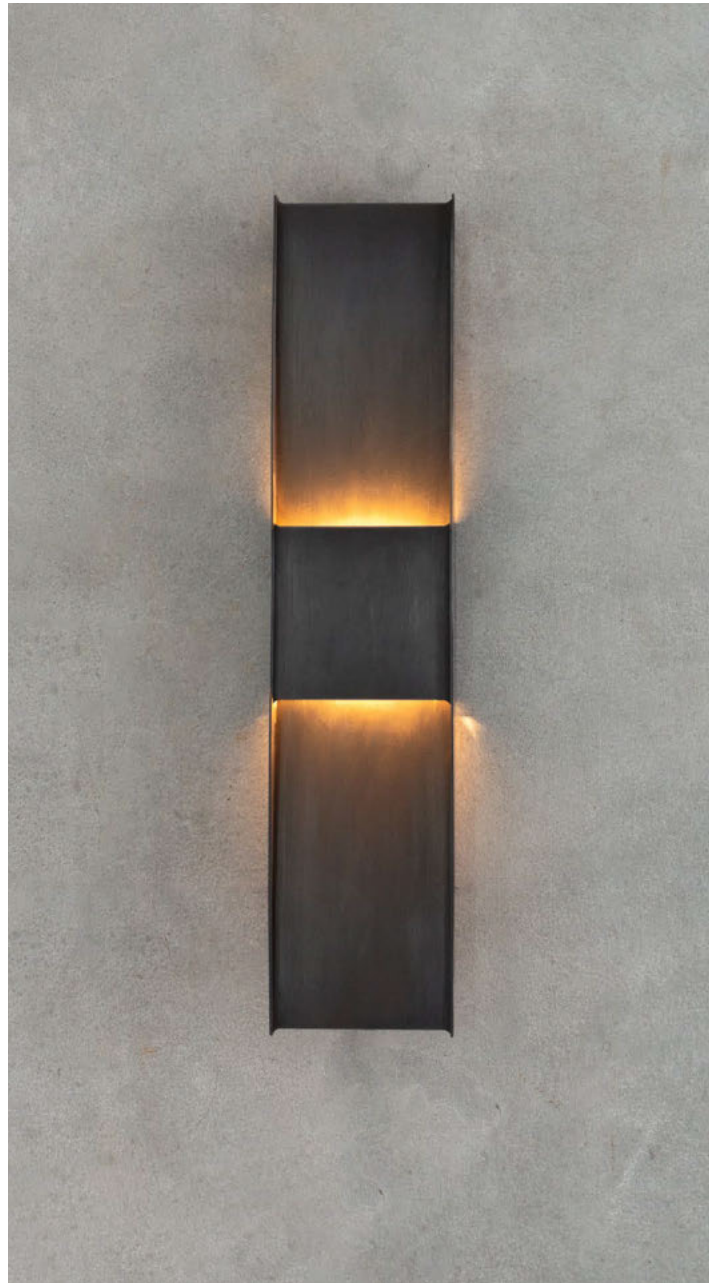

VECTOR CEILING/WALL, WEATHERED STEEL