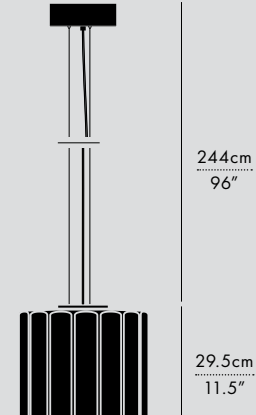

COLUMN 175
PENDANT

COLUMN 300
PENDANT

VERTICAL

HORIZONTAL

VERTICAL

HORIZONTAL

TYPE
Pendant

MATERIALS
Glass, Aluminum

MANUFACTURED
Canada

DIMENSIONS (PER 1 UNIT)

- Luminaire: Ø 17.5 x 29.5cm / Ø 7" x 11.5"
- Adjustable drop length: 244cm / 96"
- CUSTOM LENGTH AVAILABLE
- Weight: 3.6kg / 7.9lbs

TECHNICAL INFORMATION

- Input Voltage: 110-120V, 220-240V, 110-277V
- Lamping: 12W 24V DC LED (PER UNIT) CRI 90+, 50,000 hours
- Power Supply: Phase dimming, 0-10V, DALI

FINISHES

COLOUR TEMPERATURE OPTIONS

DIM TO WARM

CERTIFICATIONS

TYPE
Pendant

MATERIALS
Glass, Aluminum

MANUFACTURED
Canada

DIMENSIONS (PER 1 UNIT)

- Luminaire: Ø 30 x 29.5cm / Ø 11.75" x 11.5"
- Adjustable drop length: 244cm / 96"
- CUSTOM LENGTH AVAILABLE
- Weight: 5.3kg / 11.7lbs

TECHNICAL INFORMATION

- Input Voltage: 110-120V, 220-240V, 110-277V
- Lamping: 12W 24V DC LED (PER UNIT) CRI 90+, 50,000 hours
- Power Supply: Phase dimming, 0-10V, DALI

FINISHES

COLOUR TEMPERATURE OPTIONS

DIM TO WARM

CERTIFICATIONS