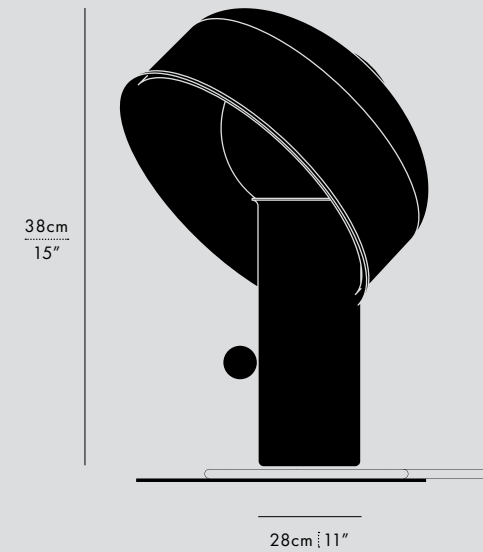

DIMENSIONS

- **A:** 30 x 25 x 24cm / 11.75" x 10" x 9.5"
- **B:** 31 x 25 x 18cm / 12.25" x 10" x 7"
- **C:** 23 x 25 x 16cm / 9" x 10" x 6.25"
- **D:** 20 x 25 x 16cm / 7.75" x 10" x 6.25"

TECHNICAL INFORMATION

DESIGN	LUKAS PEET
YEAR	2019
SERIES	TABLE

PIVOT
TABLE

Playful and interactive, the table light allows for easy adjustments and dimming control.

PIVOT TABLE, BASALT

TYPE
Table

MATERIALS
Steel, Etched Glass

MANUFACTURED
Canada