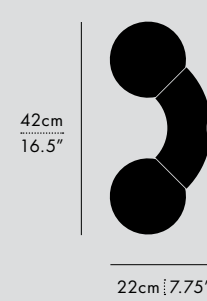

TYPE
Pendant

MATERIALS
Steel, Opal Glass Globe

MANUFACTURED
Canada

DIMENSIONS
Model Specific

POWER TRIM OPTIONS

- Trimless (Mud-in or surface mount)
- Cover plate (Junction box, 4.5" x 4.5")
- SEE INSTALL INSTRUCTIONS
- NORTH AMERICA SHIPS WITH CANOPY AND TRIMLESS ROUGH-IN.

TECHNICAL INFORMATION

- Input Voltage: 110-120V, 220-240V
- Lamping: 4W 3000K G9 LED (Max. 5W per socket)
- Controls: Phase dimming