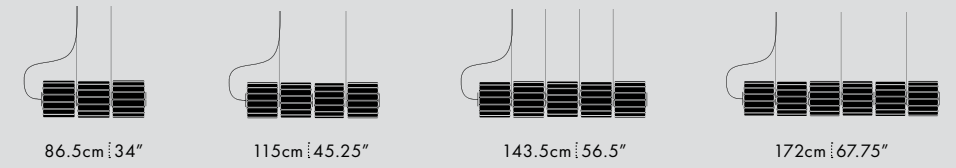

CERTIFICATIONS

* APPLICATION: DRY INDOOR LOCATION ONLY

VECTOR CEILING/WALL, WEATHERED STEEL

TYPE
Ceiling/Wall

MATERIALS
Steel

MANUFACTURED
Canada

DIMENSIONS
- Luminaire: 58 x 12.5 x 5cm /
22.75" x 5" x 2"

TECHNICAL INFORMATION
- Input Voltage:
110-120V, 220-240V, 110-277V
- Power Supply:
TRIAC/0-10V, DALI

COLUMN 175
PENDANT

COLUMN 300
PENDANT

VERTICAL

HORIZONTAL

VERTICAL

HORIZONTAL

TYPE
Pendant

MATERIALS
Glass, Aluminum

MANUFACTURED
Canada

DIMENSIONS (PER 1 UNIT)

- Luminaire: Ø 17.5 x 29.5cm / Ø 7" x 11.5"
- Adjustable drop length: 244cm / 96"
- * CUSTOM LENGTH AVAILABLE
- Weight: 3.6kg / 7.9lbs

TECHNICAL INFORMATION

- Input Voltage: 110-120V, 220-240V, 110-277V
- Lamping: 12W 24V DC LED (PER UNIT) CRI 90+, 50,000 hours
- Power Supply: Phase dimming, 0-10V, DALI

- Luminaire: Ø 30 x 29.5cm / Ø 11.75" x 11.5"
- Adjustable drop length: 244cm / 96"
- * CUSTOM LENGTH AVAILABLE
- Weight: 5.3kg / 11.7lbs

TECHNICAL INFORMATION

- Input Voltage: 110-120V, 220-240V, 110-277V
- Lamping: 12W 24V DC LED (PER UNIT) CRI 90+, 50,000 hours
- Power Supply: Phase dimming, 0-10V, DALI