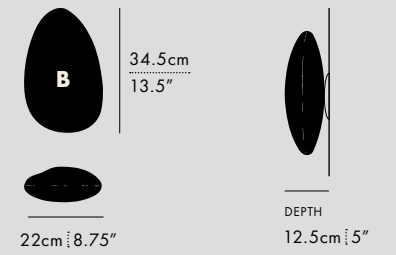

MANUFACTURED
Canada

DIMENSIONS (PER 1 UNIT)

- Luminaire: Ø 17.5 x 29.5cm / Ø 7" x 11.5"
- Adjustable drop length: 244cm / 96"
- * CUSTOM LENGTH AVAILABLE
- Weight: 3.6kg / 7.9lbs

TECHNICAL INFORMATION

- Input Voltage: 110-120V, 220-240V, 110-277V
- Lamping: 12W 24V DC LED (PER UNIT) CRI 90+, 50,000 hours
- Power Supply: Phase dimming, 0-10V, DALI

- DIMENSIONS**
- **A:** 30.5 x 21 x 16.5cm / 12" x 8.25" x 6.5"
 - **B:** 34.5 x 22 x 11cm / 13.5" x 8.75" x 4.25"
 - **C:** 23 x 20 x 8.5cm / 9" x 7.75" x 3.5"
 - **D:** 20 x 19 x 8.5cm / 7.75" x 7.5" x 3.5"
 - Adjustable drop length: 243cm / 96"

TYPE

Pendant Chandelier

PENDANT DIMENSIONS (PER PENDANT)

- Ø 35cm / 13.8"
- Weight: 5kg / 11lbs

CANOPY DIMENSIONS

- Chandelier 3, 4, 5, 6:
Ø 69cm / 27", Weight: 11kg / 25lbs
- Chandelier 7, 8, 9, 12:
Ø 96cm / 37.5", Weight: 22kg / 49lbs

PEBBLE CEILING/WALL; A, D; SLATE

PEBBLE
CEILING/WALL

TYPE
Ceiling/Wall

MATERIALS
Glass, Aluminum

MANUFACTURED
Canada

DIMENSIONS

- **A:** 30.5 x 21 x 18cm / 12" x 8.25" x 7"
- **B:** 34.5 x 22 x 12.5cm / 13.5" x 8.75" x 5"
- **C:** 23 x 20 x 10cm / 9" x 7.75" x 4"
- **D:** 20 x 19 x 10cm / 7.75" x 7.5" x 4"