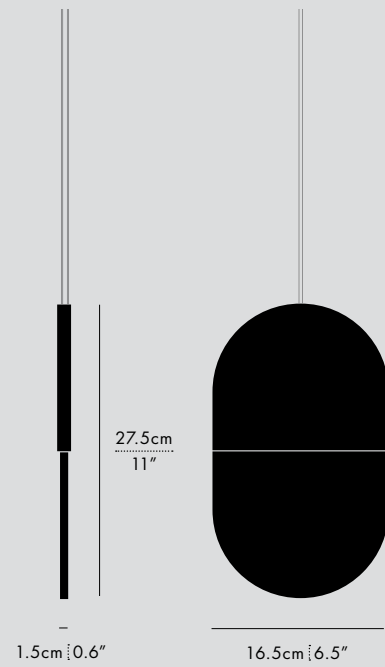

INTERIOR
LA SHED
PHOTO
MAXIME BROUILLET

Enveloped in a soft merino wool, the fixture seamlessly integrates into its given setting.

SINGLE P20 DIMENSIONS

P20

P20.3

P20.5

P30

P30