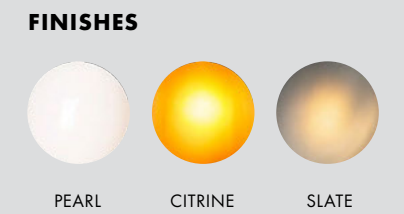

TYPE
Pendant

MATERIALS
Glass, Aluminum

MANUFACTURED
Canada

1. **DIMENSIONS**
2. **A:** 30.5 x 21 x 16.5cm / 12" x 8.25" x 6.5"
   - **B:** 34.5 x 22 x 11cm / 13.5" x 8.75" x 4.25"
   - **C:** 23 x 20 x 8.5cm / 9" x 7.75" x 3.5"
   - **D:** 20 x 19 x 8.5cm / 7.75" x 7.5" x 3.5"
   - Adjustable drop length: 243cm / 96"

1. **TECHNICAL INFORMATION**
2. Input Voltage: 110-277V, 220-240V
   - Lamping: Integral 14W 2700K LED 90+ CRI, 50,000 hours
   - Lumens: 1038 lumens delivered (pearl glass)
   - Power Supply: TRIAC/0-10V, DALI