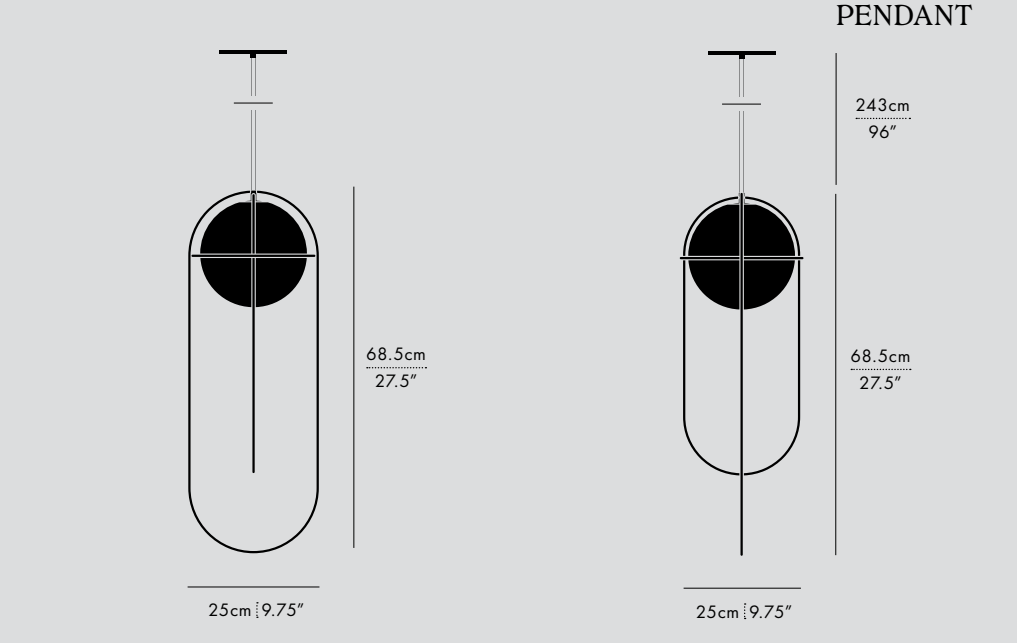

TABLE

TYPE
Pendant & Table

DIMENSIONS
– Pendant:
68.5 x 25cm / 27" x 9.75"
Adjustable drop length: 243cm / 96"
* CUSTOM LENGTH AVAILABLE
– Table:
70 x 25cm / 27.5" x 9.75"

COLOUR TEMPERATURE OPTIONS

MATERIALS
Steel, Etched Glass