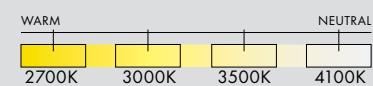

FINISHES

BLACK

WHITE

GOLD

BRONZE

COLOUR TEMPERATURE OPTIONS

CERTIFICATIONS

* APPLICATION: DRY INDOOR LOCATION ONLY