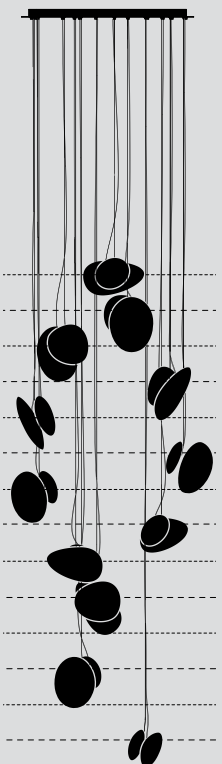

- DIMENSIONS**
- **A:** 30.5 x 21 x 16.5cm / 12" x 8.25" x 6.5"
 - **B:** 34.5 x 22 x 11cm / 13.5" x 8.75" x 4.25"
 - **C:** 23 x 20 x 8.5cm / 9" x 7.75" x 3.5"
 - **D:** 20 x 19 x 8.5cm / 7.75" x 7.5" x 3.5"
 - Adjustable drop length: 243cm / 96"

The Pebble Chandelier is arranged in three configurations – helix; double helix; and cluster suspended from either a grey, white or black powder-coated canopy.

The diagrams below illustrate the three configurations in arrangements of 9 pendants.

TYPE

Pendant Chandelier

PENDANT DIMENSIONS (PER PENDANT)

- Ø 35cm / 13.8"
- Weight: 5kg / 11lbs

CANOPY DIMENSIONS

- Chandelier 3, 4, 5, 6:
Ø 69cm / 27", Weight: 11kg / 25lbs
- Chandelier 7, 8, 9, 12:
Ø 96cm / 37.5", Weight: 22kg / 49lbs

DIMENSIONS

- **A:** 30 x 25 x 24cm / 11.75" x 10" x 9.5"
- **B:** 31 x 25 x 18cm / 12.25" x 10" x 7"
- **C:** 23 x 25 x 16cm / 9" x 10" x 6.25"
- **D:** 20 x 25 x 16cm / 7.75" x 10" x 6.25"

TECHNICAL INFORMATION