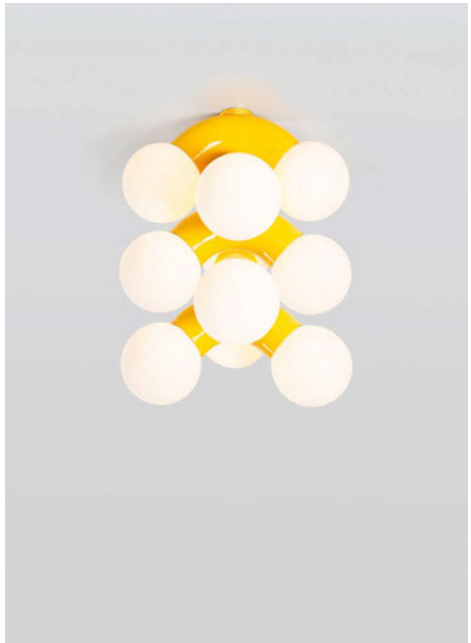

VINE CEILING/WALL, CHROME

VINE CEILING/WALL, CADMIUM YELLOW

VINE 7, PENDANT, CADMIUM YELLOW

VINE 5, CEILING, MIDNIGHT CHROME

VINE 3, CEILING, CHROME

VINE 5, CEILING, CADMIUM YELLOW

VINE CEILING, MIDNIGHT CHROME

VINE 3

VINE 5

CEILING/WALL

TYPE
Pendant

MATERIALS
Steel, Opal Glass Globe

MANUFACTURED
Canada

DIMENSIONS
Model Specific

POWER TRIM OPTIONS