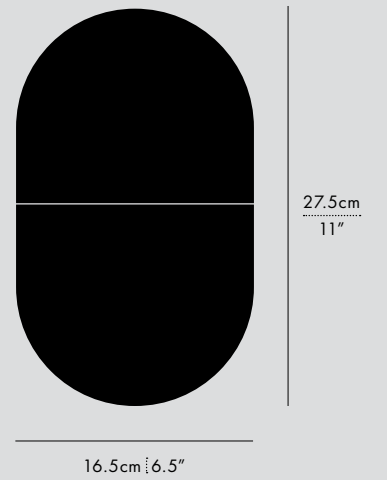

196

SLAB

SLAB W20, WALL, WOOL WHITE

SLAB W20, WALL, WOOL BROWN

TYPE
Wall

MATERIALS
Acrylic, Merino Wool

MANUFACTURED
Canada

DIMENSIONS