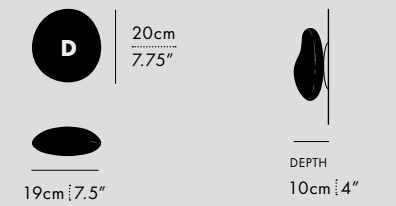

MANUFACTURED
Canada

DIMENSIONS (PER 1 UNIT)

- Luminaire: Ø 17.5 x 29.5cm / Ø 7" x 11.5"
- Adjustable drop length: 244cm / 96"
- * CUSTOM LENGTH AVAILABLE
- Weight: 3.6kg / 7.9lbs

TECHNICAL INFORMATION

- Input Voltage: 110-120V, 220-240V, 110-277V
- Lamping: 12W 24V DC LED (PER UNIT) CRI 90+, 50,000 hours
- Power Supply: Phase dimming, 0-10V, DALI

- DIMENSIONS**
- **A:** 30.5 x 21 x 16.5cm / 12" x 8.25" x 6.5"
 - **B:** 34.5 x 22 x 11cm / 13.5" x 8.75" x 4.25"
 - **C:** 23 x 20 x 8.5cm / 9" x 7.75" x 3.5"
 - **D:** 20 x 19 x 8.5cm / 7.75" x 7.5" x 3.5"
 - Adjustable drop length: 243cm / 96"

TYPE

Pendant Chandelier

PENDANT DIMENSIONS (PER PENDANT)

- Ø 35cm / 13.8"
- Weight: 5kg / 11lbs

CANOPY DIMENSIONS

- Chandelier 3, 4, 5, 6:
Ø 69cm / 27", Weight: 11kg / 25lbs
- Chandelier 7, 8, 9, 12:
Ø 96cm / 37.5", Weight: 22kg / 49lbs

PEBBLE CEILING/WALL; A, D; SLATE

PEBBLE
CEILING/WALL

TYPE
Ceiling/Wall

MATERIALS
Glass, Aluminum

MANUFACTURED
Canada

DIMENSIONS

- **A:** 30.5 x 21 x 18cm / 12" x 8.25" x 7"
- **B:** 34.5 x 22 x 12.5cm / 13.5" x 8.75" x 5"
- **C:** 23 x 20 x 10cm / 9" x 7.75" x 4"
- **D:** 20 x 19 x 10cm / 7.75" x 7.5" x 4"