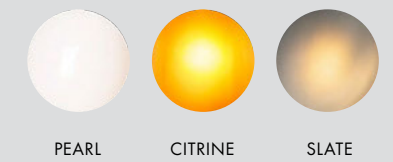

PEBBLE
CEILING/WALL

TYPE
Ceiling/Wall

MATERIALS
Glass, Aluminum

MANUFACTURED
Canada

DIMENSIONS

- **A:** 30.5 x 21 x 18cm / 12" x 8.25" x 7"
- **B:** 34.5 x 22 x 12.5cm / 13.5" x 8.75" x 5"
- **C:** 23 x 20 x 10cm / 9" x 7.75" x 4"
- **D:** 20 x 19 x 10cm / 7.75" x 7.5" x 4"

TECHNICAL INFORMATION

- Input Voltage: 110-277V, 220-240V
- Lamping: Integral 9W 2700K LED 90+ CRI, 50,000 hours
- Lumens: 622 lumens delivered (pearl glass)
- Power Supply: TRIAC/0-10V, DALI

FINISHES

COLOUR TEMPERATURE OPTIONS

CERTIFICATIONS

* APPLICATION: DRY INDOOR LOCATION ONLY