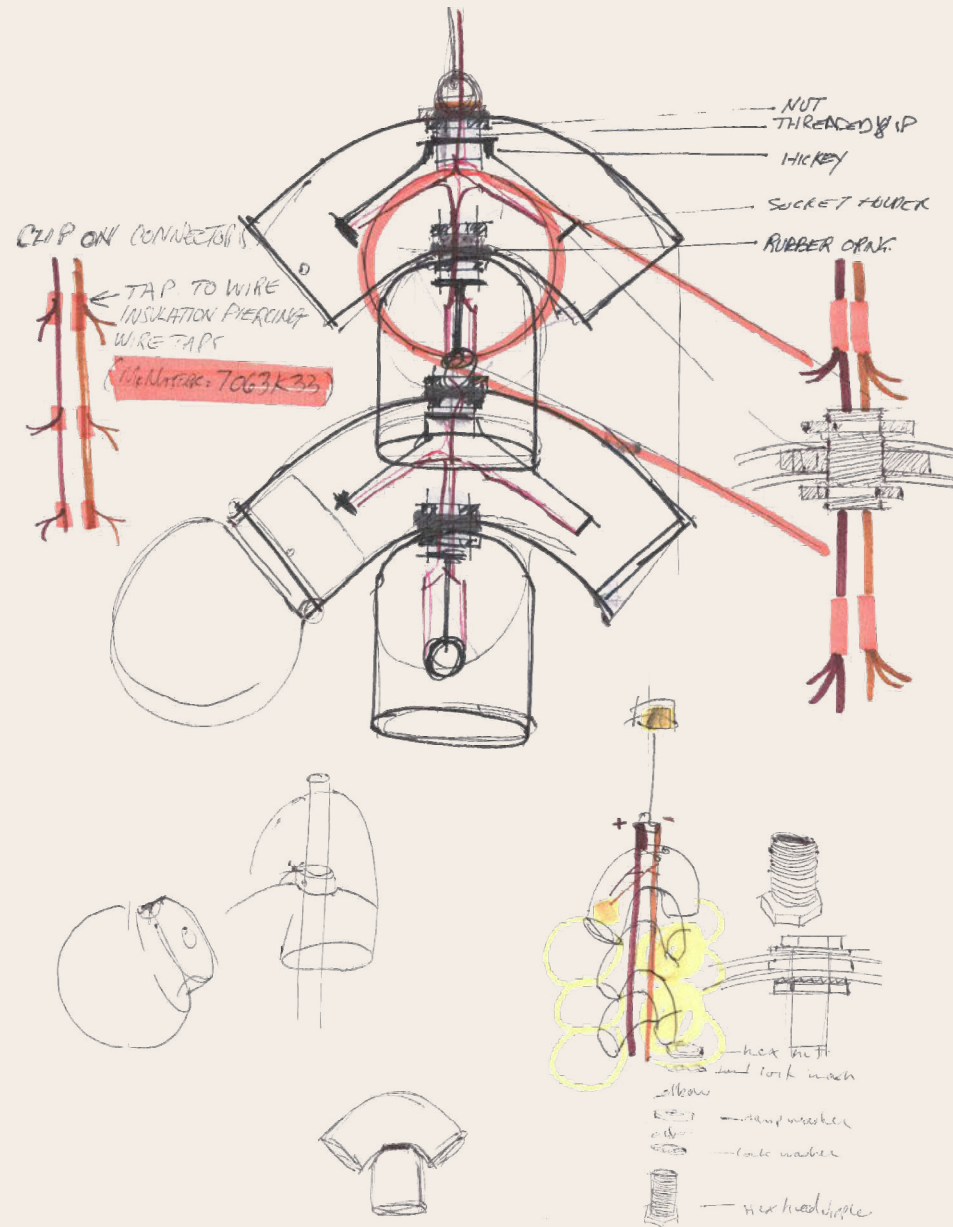

INTERIOR
PIECES HOME BY AN
AESTHETIC PURSUIT
PHOTO
CLAIRE ESPARROS

VINE 3

VINE 5

VINE 7

VINE 9

The ambitious vertically scaling fixture uses low wattage LED lamps, enabling it to create a big presence with little energy draw. Available in several set lengths, the pendants are at home in a vibrant environment or a quiet interior.