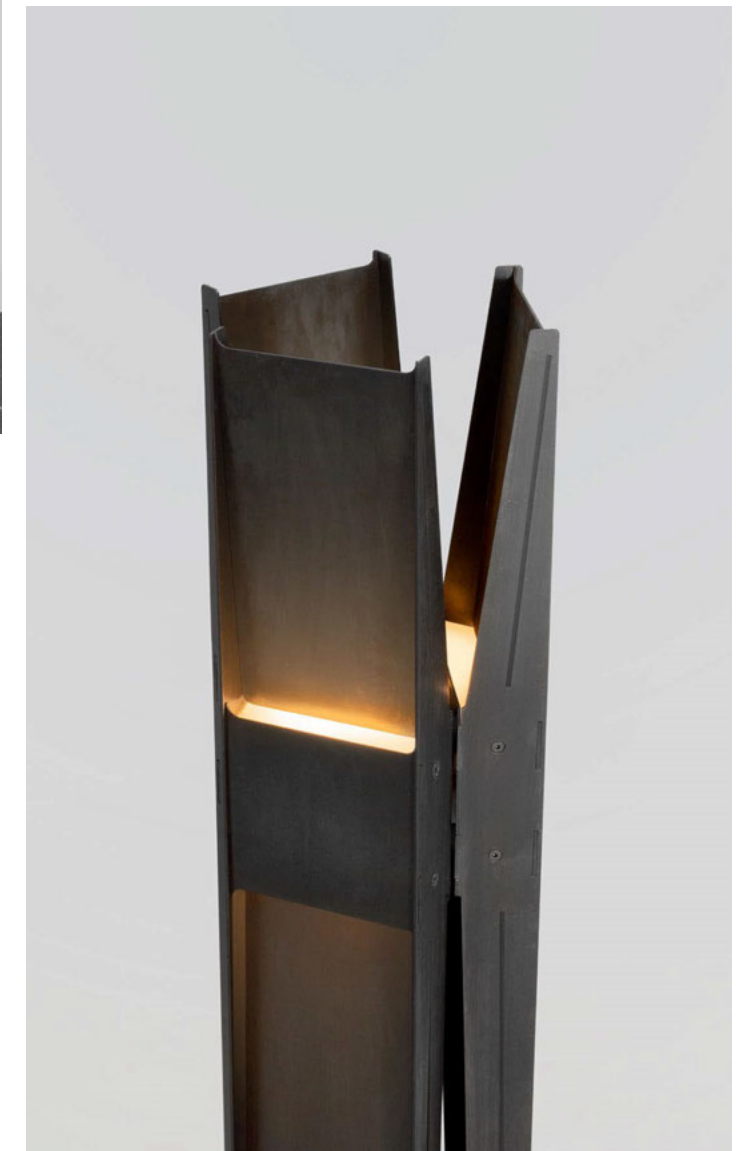

FINISHES

BLACK STEEL WEATHERED STEEL POLISHED STAINLESS STEEL

CERTIFICATIONS

* APPLICATION: DRY INDOOR LOCATION ONLY

The Vector floor lamp adjoins three tall rectilinear sections in a vertical orientation, affirming stillness in its statuesque beauty. Light pours onto the inner and outer faces bidirectionally.

VECTOR FLOOR, BLACK STEEL

VECTOR TABLE, BLACK STEEL

VECTOR FLOOR, BLACK STEEL

VECTOR FLOOR, POLISHED STAINLESS STEEL

TABLE

FLOOR

58cm
22.75"

22cm | 8.5"