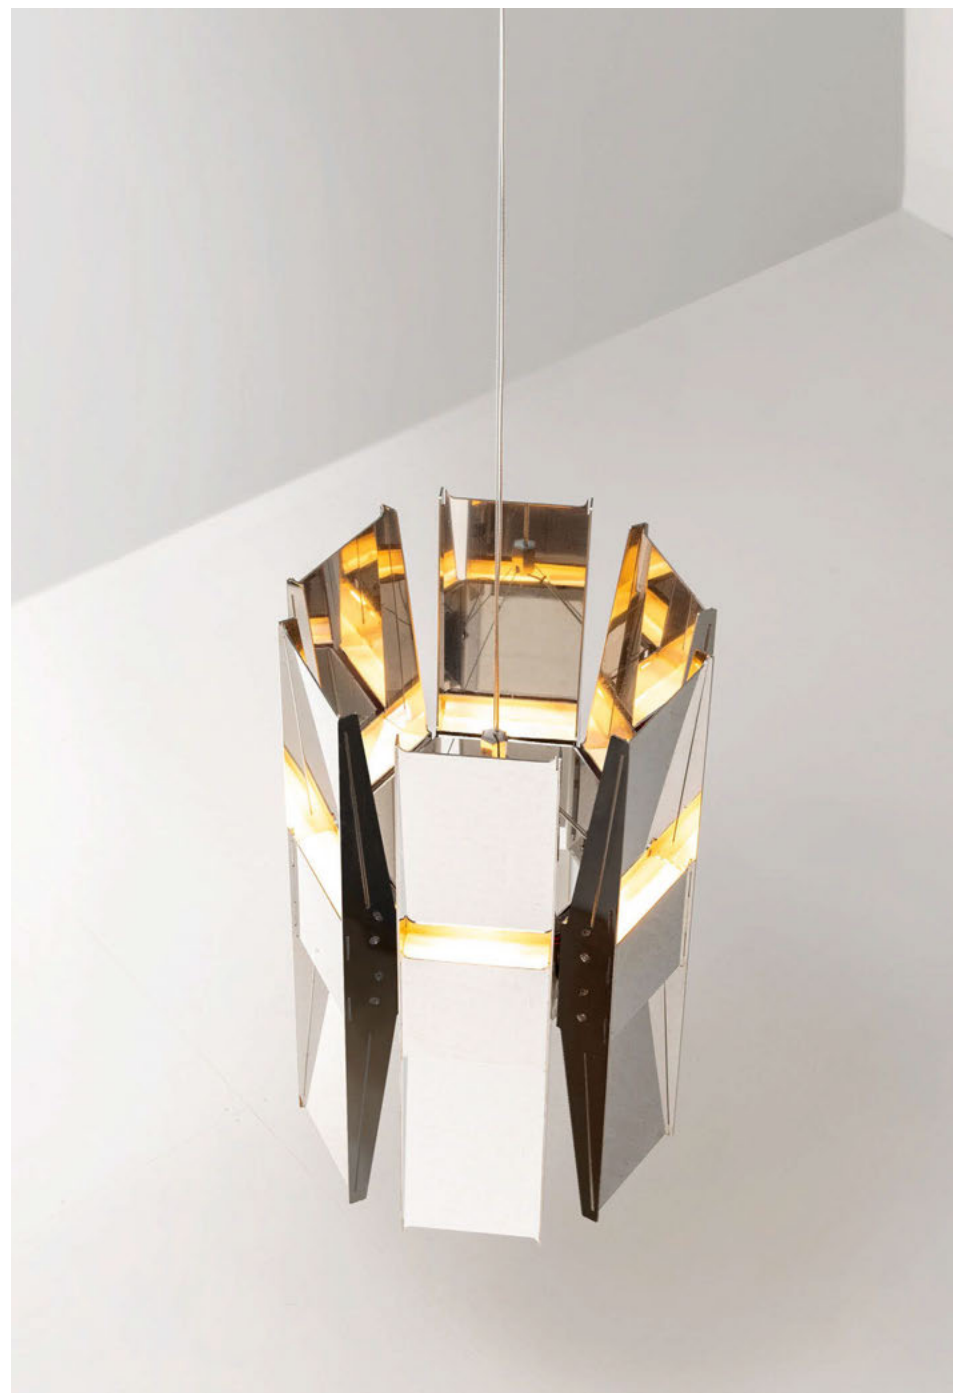

DESIGN	LUKAS PEET
YEAR	2023
SERIES	PENDANT
	CEILING/WALL
	TABLE/FLOOR

VECTOR 6, PENDANT, BLACK STEEL

In suspension, light pours into a hollow centre of the Vector and onto the inner and outer faces bidirectionally.

VECTOR

VECTOR 6, PENDANT, WEATHERED STEEL

VECTOR 6, PENDANT, POLISHED STAINLESS STEEL

VECTOR 3, PENDANT, WEATHERED STEEL

VECTOR 6, PENDANT, WEATHERED STEEL

VECTOR

VECTOR 6, PENDANT, WEATHERED STEEL

VECTOR 3, PENDANT, BLACK STEEL

VECTOR 3, PENDANT, BLACK STEEL

VECTOR 6, PENDANT, POLISHED STAINLESS STEEL

VECTOR 3

TYPE
Pendant

DIMENSIONS

- Vector 3: 58cm x 22cm / 22.75" x 8.5"
- Vector 6: 58cm x 34cm / 22.75" x 13.5"
- Adjustable cord length: 244cm / 96"
- * CUSTOM LENGTH AVAILABLE

FINISHES

BLACK STEEL WEATHERED STEEL POLISHED STAINLESS STEEL

CERTIFICATIONS

* APPLICATION: DRY INDOOR LOCATION ONLY

The Vector floor lamp adjoins three tall rectilinear sections in a vertical orientation, affirming stillness in its statuesque beauty. Light pours onto the inner and outer faces bidirectionally.