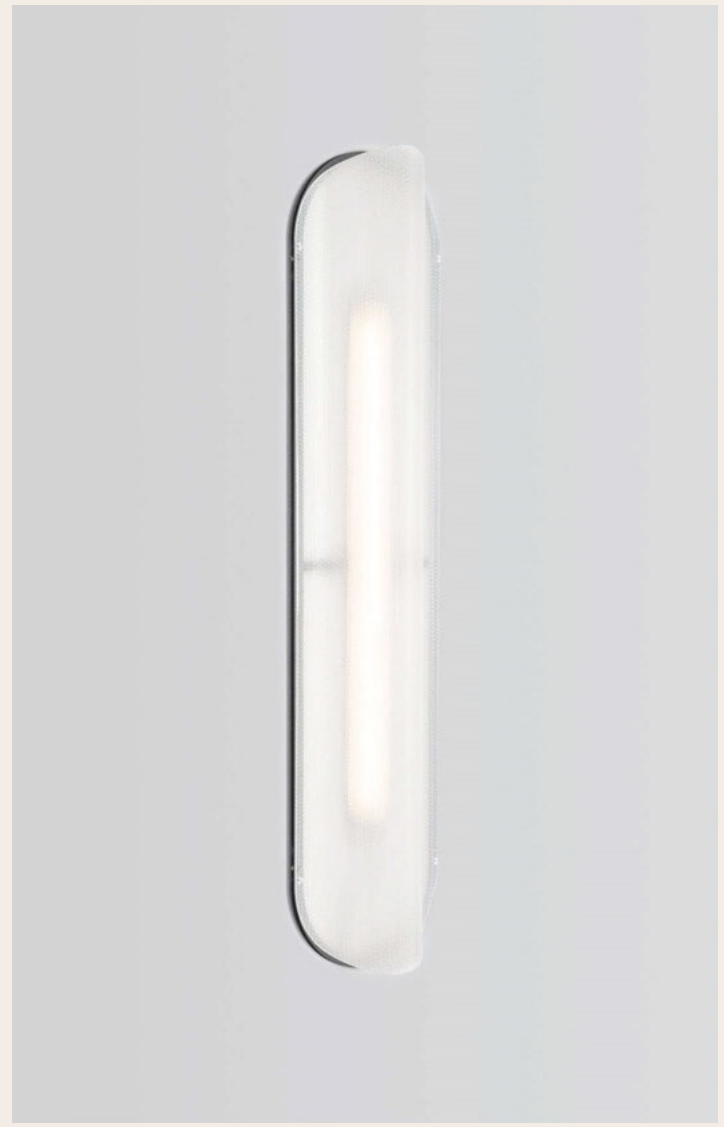

FINISHES

LENS

COLOUR TEMPERATURE OPTIONS

DIM TO WARM

CERTIFICATIONS

* APPLICATION: DRY INDOOR LOCATION ONLY

The Vale Ceiling/Wall strikes a balance between classic utilitarianism and ornate luminaire.

VALE
CEILING/WALL