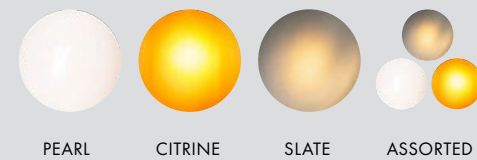

CERTIFICATIONS

* APPLICATION: DRY INDOOR LOCATION ONLY

MANUFACTURED

Canada

GLASS FINISHES

CANOPY FINISHES

INTERIOR
KC DESIGN STUDIO
PHOTO
李國民

PEBBLE CEILING/WALL, D, PEARL

PEBBLE CEILING/WALL; A, D; SLATE

PEBBLE
CEILING/WALL

TYPE
Ceiling/Wall

MATERIALS
Glass, Aluminum

MANUFACTURED
Canada

DIMENSIONS

- **A:** 30.5 x 21 x 18cm / 12" x 8.25" x 7"
- **B:** 34.5 x 22 x 12.5cm / 13.5" x 8.75" x 5"
- **C:** 23 x 20 x 10cm / 9" x 7.75" x 4"
- **D:** 20 x 19 x 10cm / 7.75" x 7.5" x 4"