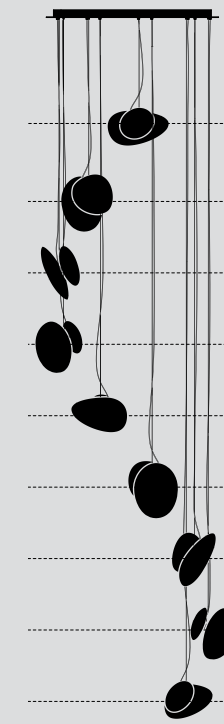

The Pebble Chandelier is arranged in three configurations – helix; double helix; and cluster suspended from either a grey, white or black powder-coated canopy.

The diagrams below illustrate the three configurations in arrangements of 9 pendants.

PEBBLE CHANDELIER

HELIX 9

Available in arrangements of 3, 4, 5, 6, 7, 8, 9, 12 pendants.

DOUBLE HELIX 9

Available in arrangements of 4, 5, 6, 7, 8, 9, 12 pendants.

CLUSTER 9

Available in arrangements of 4, 5, 6, 7, 8, 9, 12 pendants.

HELIX 3

DOUBLE HELIX 4

CLUSTER 5

HELIX 6

DOUBLE HELIX 7

CLUSTER 8

HELIX 9

DOUBLE HELIX 12

TYPE

Pendant Chandelier

PENDANT DIMENSIONS (PER PENDANT)

- Ø 35cm / 13.8"
- Weight: 5kg / 11lbs

CANOPY DIMENSIONS

- Chandelier 3, 4, 5, 6:
  Ø 69cm / 27", Weight: 11kg / 25lbs
- Chandelier 7, 8, 9, 12:
  Ø 96cm / 37.5", Weight: 22kg / 49lbs

COLOUR TEMPERATURE OPTIONS

MATERIALS

Glass, Aluminum

TECHNICAL INFORMATION (PER PENDANT)

- Input Voltage:
  110–277V / 220–240V
- Lamping:
  Integral 14W LED 39V 2700K
  90+ CRI, 50,000 hours
- Lumens: 1038 (pearl glass)
- Power Supply:
  TRIAC/0-10V, DALI

CERTIFICATIONS

* APPLICATION: DRY INDOOR LOCATION ONLY

MANUFACTURED

Canada

GLASS FINISHES

CANOPY FINISHES