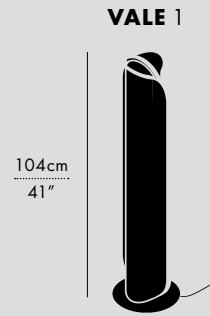

- DIMENSIONS**
- **A:** 30.5 x 21 x 16.5cm / 12" x 8.25" x 6.5"
 - **B:** 34.5 x 22 x 11cm / 13.5" x 8.75" x 4.25"
 - **C:** 23 x 20 x 8.5cm / 9" x 7.75" x 3.5"
 - **D:** 20 x 19 x 8.5cm / 7.75" x 7.5" x 3.5"
 - Adjustable drop length: 243cm / 96"

DIMENSIONS

- **A:** 30 x 25 x 24cm / 11.75" x 10" x 9.5"
- **B:** 31 x 25 x 18cm / 12.25" x 10" x 7"
- **C:** 23 x 25 x 16cm / 9" x 10" x 6.25"
- **D:** 20 x 25 x 16cm / 7.75" x 10" x 6.25"

TECHNICAL INFORMATION

**SINGLE VALE CW
DIMENSIONS**

TYPE
Ceiling/Wall

MATERIALS
Aluminum, Acrylic

MANUFACTURED
Canada

DIMENSIONS (PER 1 UNIT)
- Luminaire: 102 x 16 x 23cm /
40" x 6.25" x 9"

TECHNICAL INFORMATION
- Input Voltage:
110-120V, 220-240V, 110-277V
- Lamping:
Integral 10W 24V DC LED
CRI 90+, 50,000 hours
- Lumens:
694 lumens delivered
- Power Supply:
Phase Dimming, 0-10V, DALI

VALE 1, FLOOR, ANTHRACITE

VALE 2, FLOOR, ANTHRACITE

TYPE
Floor

MATERIALS
Aluminum, Acrylic

MANUFACTURED
Canada

DIMENSIONS

- Vale Floor 1: 104 x 16 x 23cm / 41" x 6.25" x 9"
- Vale Floor 2: 205 x 16 x 23cm / 80.75" x 6.25" x 9"