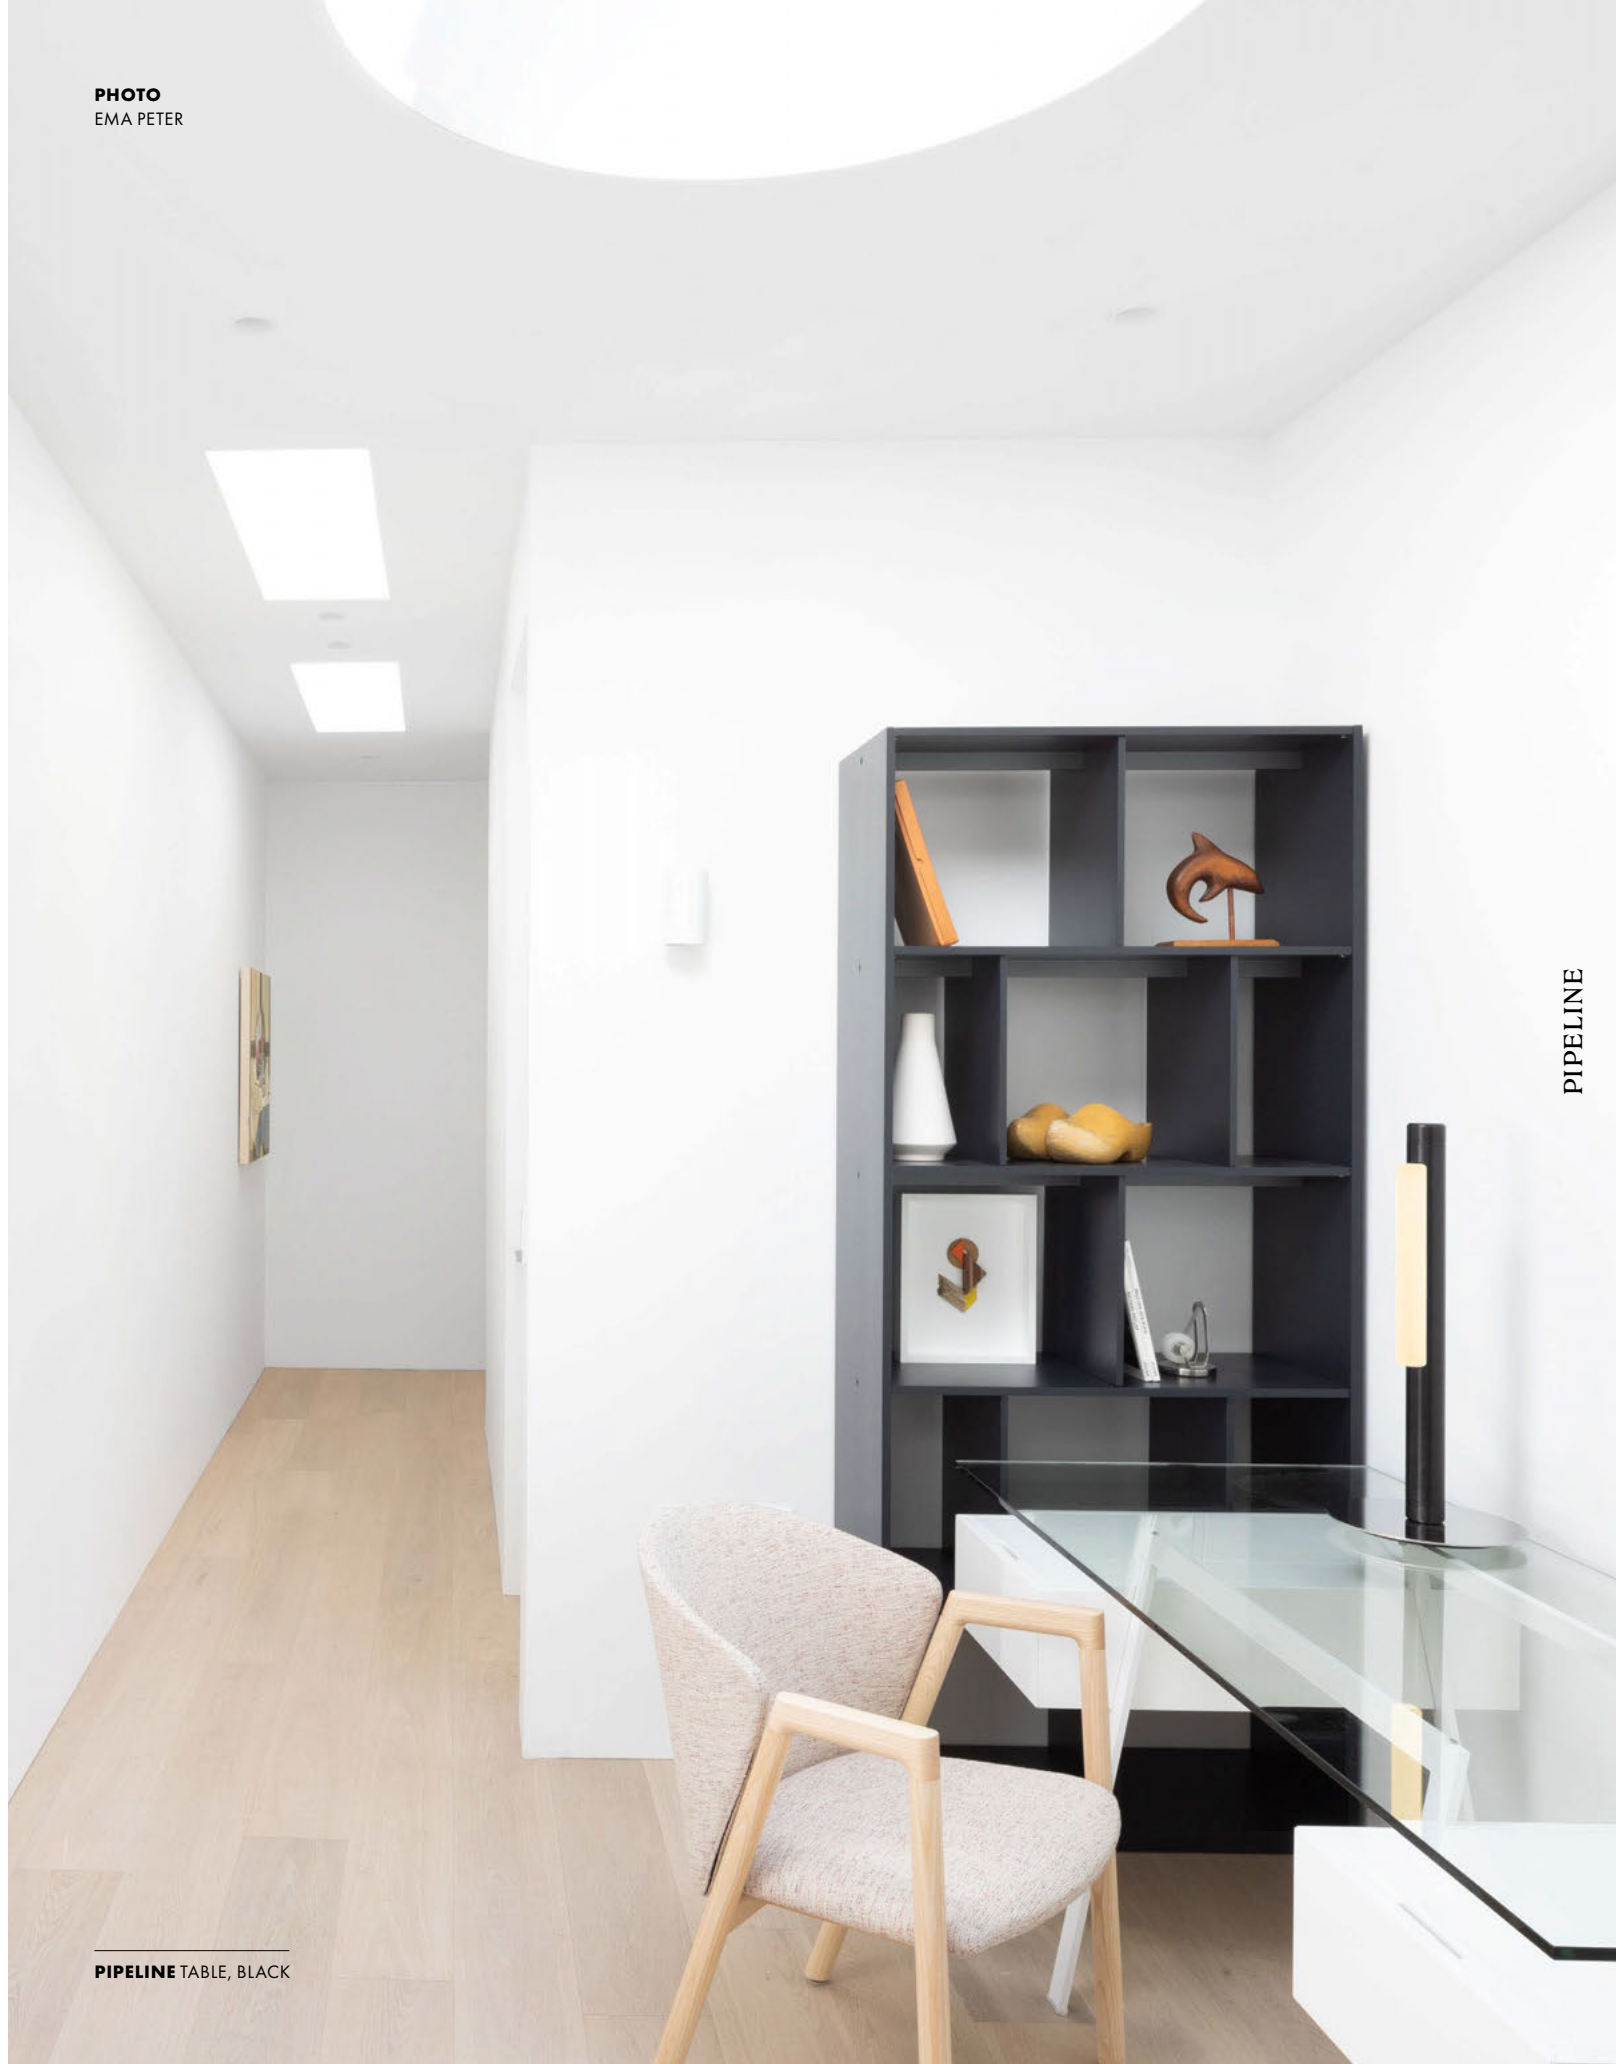

COLOUR TEMPERATURE OPTIONS

DIM TO WARM

CERTIFICATIONS

MANUFACTURED

Canada

* APPLICATION: DRY INDOOR LOCATION ONLY

PIPELINE TABLE, BRASS

PHOTO
EMA PETER