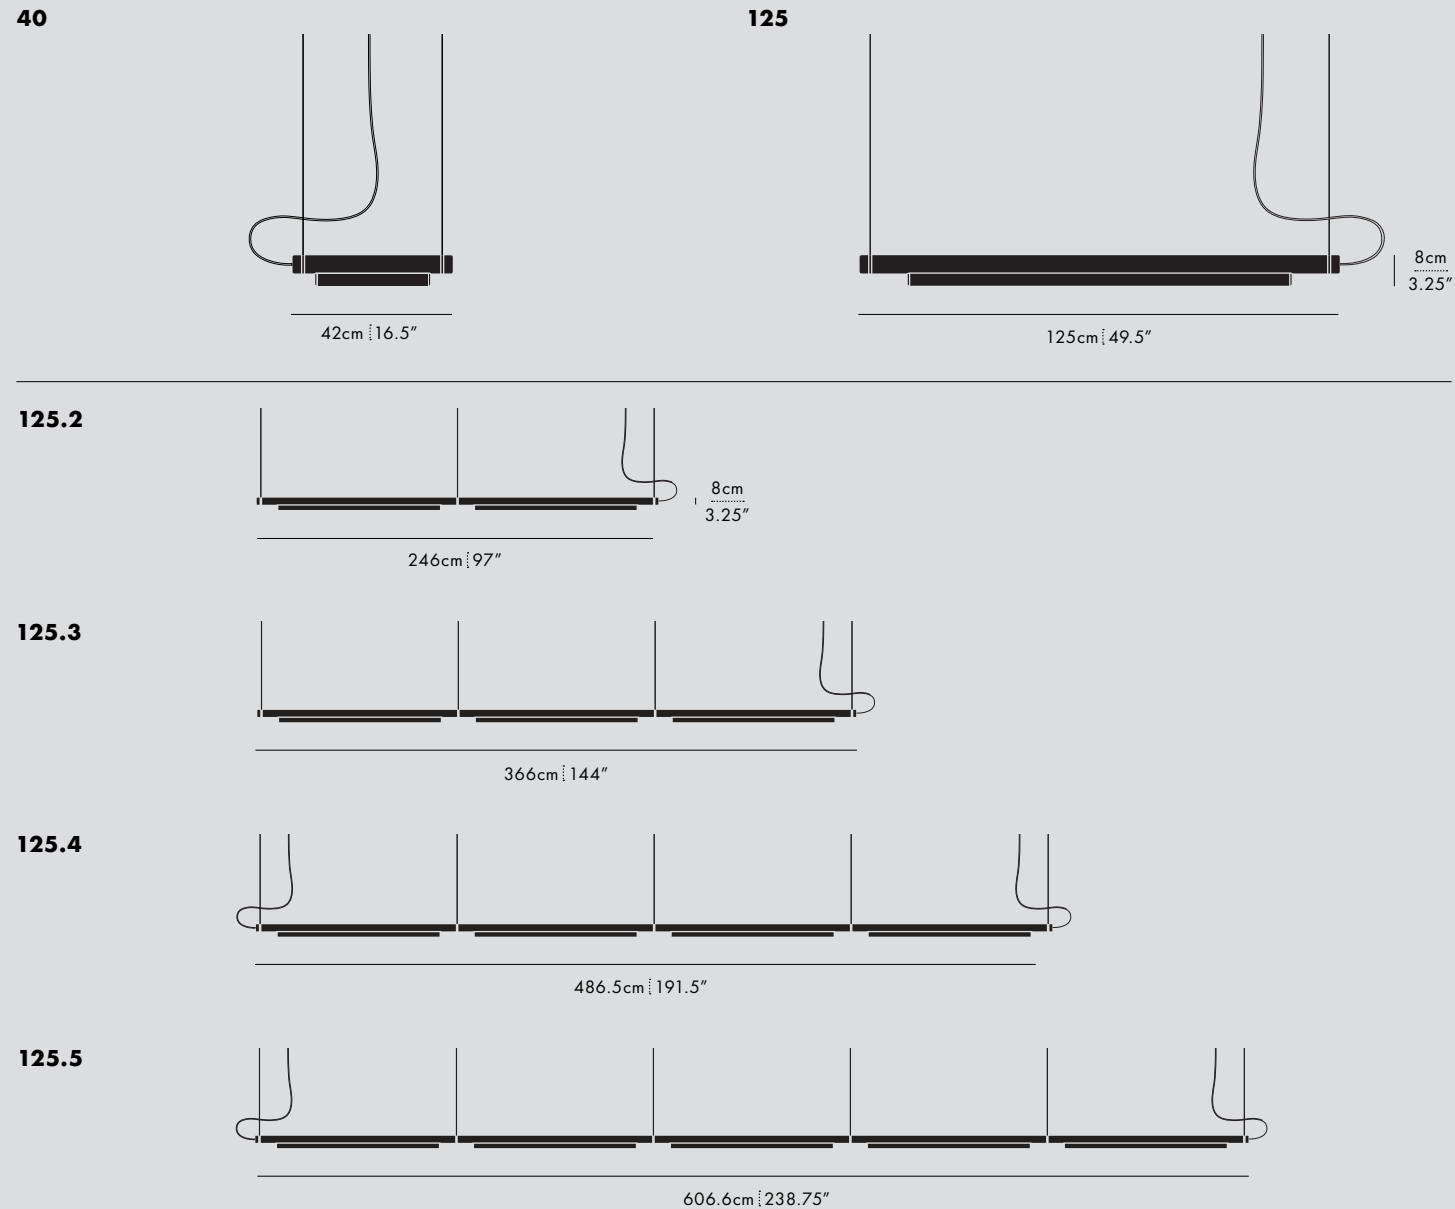

PENDANT

TYPE
Pendant

MATERIALS
Aluminum, Acrylic

DIMENSIONS
- Model specific
- Adjustable drop length: 244cm / 96"
* CUSTOM LENGTH AVAILABLE

TECHNICAL INFORMATION
- Input Voltage:
110-120V, 220-240V, 110-277V
- Lamping:
Model specific
- Power Supply:
Phase dimming, 0-10V, DALI