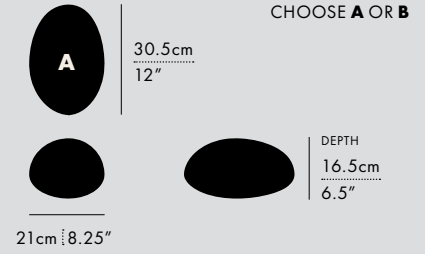

PRIMARY FORM
CHOOSE A OR B