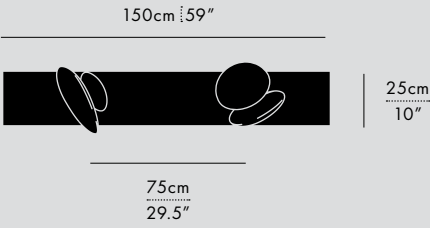

PEBBLE
LINEAR CANOPY

LINEAR 2