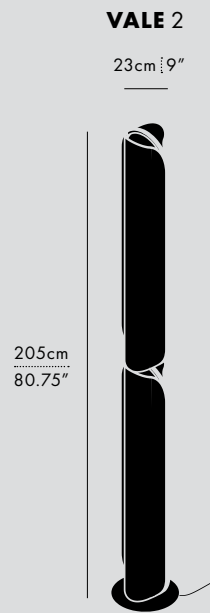

DIMENSIONS

- **A:** 30 x 25 x 24cm / 11.75" x 10" x 9.5"
- **B:** 31 x 25 x 18cm / 12.25" x 10" x 7"
- **C:** 23 x 25 x 16cm / 9" x 10" x 6.25"
- **D:** 20 x 25 x 16cm / 7.75" x 10" x 6.25"

TECHNICAL INFORMATION

**SINGLE VALE CW
DIMENSIONS**

TYPE
Ceiling/Wall

MATERIALS
Aluminum, Acrylic

MANUFACTURED
Canada

DIMENSIONS (PER 1 UNIT)
- Luminaire: 102 x 16 x 23cm /
40" x 6.25" x 9"

TECHNICAL INFORMATION
- Input Voltage:
110-120V, 220-240V, 110-277V
- Lamping:
Integral 10W 24V DC LED
CRI 90+, 50,000 hours
- Lumens:
694 lumens delivered
- Power Supply:
Phase Dimming, 0-10V, DALI

FINISHES **LENS**

ANTHRACITE SILICA RUST CLEAR

CERTIFICATIONS

* APPLICATION: DRY INDOOR LOCATION ONLY

VALE 1, CEILING/WALL, ANTHRACITE

VALE 2, FLOOR, ANTHRACITE

As light is transmitted through a prismatic diffuser, the Vale floor lamp's brightness can be adjusted by a dimmer to the desire of its user.

VALE 1, FLOOR, ANTHRACITE

VALE 2, FLOOR, ANTHRACITE

TYPE
Floor

MATERIALS
Aluminum, Acrylic

MANUFACTURED
Canada

DIMENSIONS

- Vale Floor 1: 104 x 16 x 23cm / 41" x 6.25" x 9"
- Vale Floor 2: 205 x 16 x 23cm / 80.75" x 6.25" x 9"