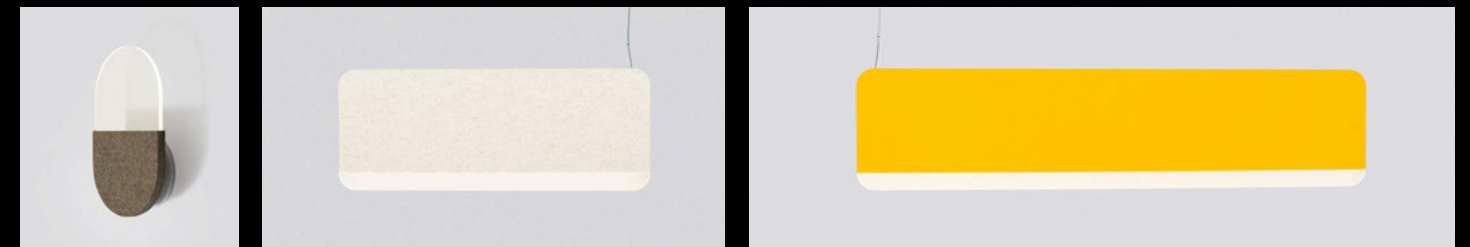

SLAB offers a visually distinctive tactile experience as well as soundproofing properties to reduce ambient noise.