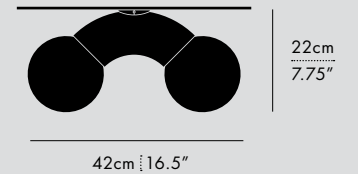

TYPE
Pendant

MATERIALS
Steel, Opal Glass Globe

MANUFACTURED
Canada

DIMENSIONS
Model Specific

POWER TRIM OPTIONS

- Trimless (Mud-in or surface mount)
- Cover plate (Junction box, 4.5" x 4.5")
- SEE INSTALL INSTRUCTIONS
- NORTH AMERICA SHIPS WITH CANOPY AND TRIMLESS ROUGH-IN.

TECHNICAL INFORMATION

- Input Voltage: 110-120V, 220-240V
- Lamping: 4W 3000K G9 LED (Max. 5W per socket)
- Controls: Phase dimming