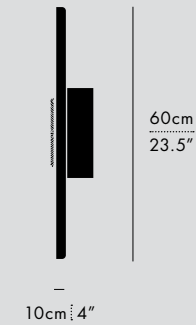

BUTTON

PENDANT

60

90

60

90

CEILING/WALL

TYPE

Pendant & Ceiling/Wall

MATERIALS

Aluminum, Nylon Rope, Brass Hardware

MANUFACTURED

Canada

DIMENSIONS

- Button 60: Ø 60cm x 2.5cm / Ø 23.5" x 1"
- Button 90: Ø 90cm x 2.5cm / Ø 35.5" x 1"
- Adjustable drop length: 180cm / 70"
- CUSTOM LENGTH AVAILABLE

TECHNICAL INFORMATION

- Input Voltage: 110-120V, 220-240V, 110-277V
- Lamping: Button 60: 22W 12V DC LED
  Button 90: 29W 12V DC LED
  CRI 90+, 50,000 hours
- Power Supply: Phase dimming, 0-10V, DALI

FINISHES

BLACK

WHITE

GOLD

BRONZE

COLOUR TEMPERATURE OPTIONS

CERTIFICATIONS

* APPLICATION: DRY INDOOR LOCATION ONLY