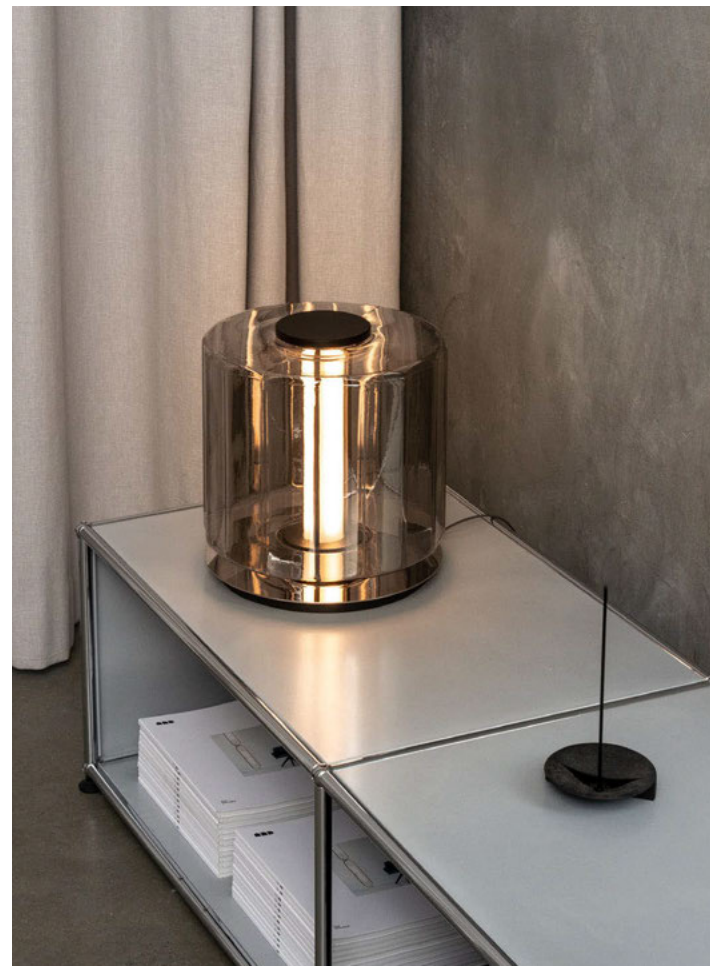

- Luminaire: Ø 30 x 29.5cm / Ø 11.75" x 11.5"
- Adjustable drop length: 244cm / 96"
- * CUSTOM LENGTH AVAILABLE
- Weight: 5.3kg / 11.7lbs

TECHNICAL INFORMATION

- Input Voltage: 110-120V, 220-240V, 110-277V
- Lamping: 12W 24V DC LED (PER UNIT) CRI 90+, 50,000 hours
- Power Supply: Phase dimming, 0-10V, DALI

FINISHES

COLOUR TEMPERATURE OPTIONS

DIM TO WARM

CERTIFICATIONS

COLUMN 5, 175, FLOOR, CARBON

A unit human in scale, the Column was used as a module in the building of ancient temples as it expresses proportion, strength and beauty.