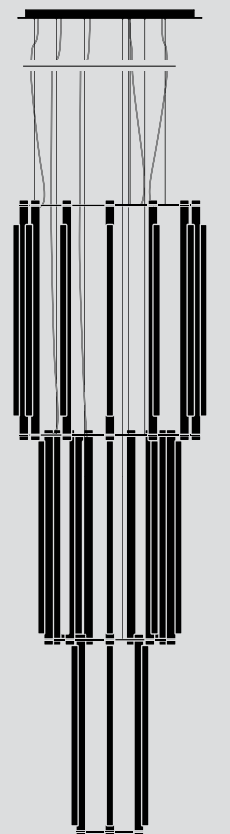

VALE 1, FLOOR, ANTHRACITE

VALE 2, FLOOR, ANTHRACITE

TYPE
Floor

MATERIALS
Aluminum, Acrylic

MANUFACTURED
Canada

DIMENSIONS

- Vale Floor 1: 104 x 16 x 23cm / 41" x 6.25" x 9"
- Vale Floor 2: 205 x 16 x 23cm / 80.75" x 6.25" x 9"

Ø 101.5cm | 40"

CHANDELIER 9

162cm
63.75"

Ø 101.5cm | 40"

CHANDELIER 4

125cm
49.25"

Ø 46.5cm | 18.25"

CHANDELIER 5

125cm
49.25"

Ø 76.5cm | 30"

CHANDELIER 6

125cm
49.25"

Ø 101.5cm | 40"

CHANDELIER 10

115cm
45.25"

Ø 101.5cm | 40"

CHANDELIER 11

199cm
78.5"

Ø 101.5cm | 40"

CHANDELIER 12

366cm
144"

105.5cm | 40"

ORIENTATION

Pipeline Chandeliers 1-6 are available in both vertical and horizontal suspension.