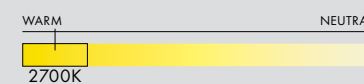

COLOUR TEMPERATURE OPTIONS