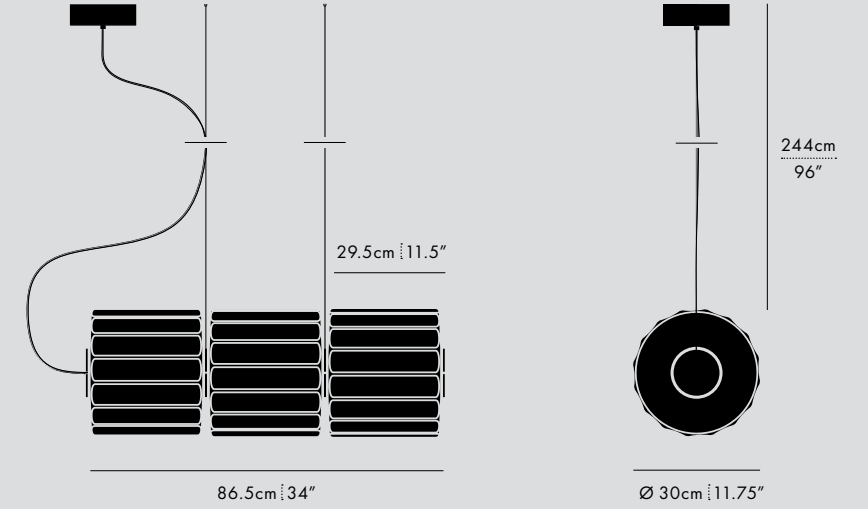

HORIZONTAL

TYPE
Pendant

MATERIALS
Glass, Aluminum

MANUFACTURED
Canada

DIMENSIONS (PER 1 UNIT)

- Luminaire: Ø 17.5 x 29.5cm / Ø 7" x 11.5"
- Adjustable drop length: 244cm / 96"
- CUSTOM LENGTH AVAILABLE
- Weight: 3.6kg / 7.9lbs

TECHNICAL INFORMATION

- Input Voltage: 110-120V, 220-240V, 110-277V
- Lamping: 12W 24V DC LED (PER UNIT) CRI 90+, 50,000 hours
- Power Supply: Phase dimming, 0-10V, DALI

FINISHES

COLOUR TEMPERATURE OPTIONS

DIM TO WARM

CERTIFICATIONS

TYPE
Pendant

MATERIALS
Glass, Aluminum

MANUFACTURED
Canada

DIMENSIONS (PER 1 UNIT)

- Luminaire: Ø 30 x 29.5cm / Ø 11.75" x 11.5"
- Adjustable drop length: 244cm / 96"
- CUSTOM LENGTH AVAILABLE
- Weight: 5.3kg / 11.7lbs

TECHNICAL INFORMATION

- Input Voltage: 110-120V, 220-240V, 110-277V
- Lamping: 12W 24V DC LED (PER UNIT) CRI 90+, 50,000 hours
- Power Supply: Phase dimming, 0-10V, DALI

FINISHES

COLOUR TEMPERATURE OPTIONS

DIM TO WARM

CERTIFICATIONS