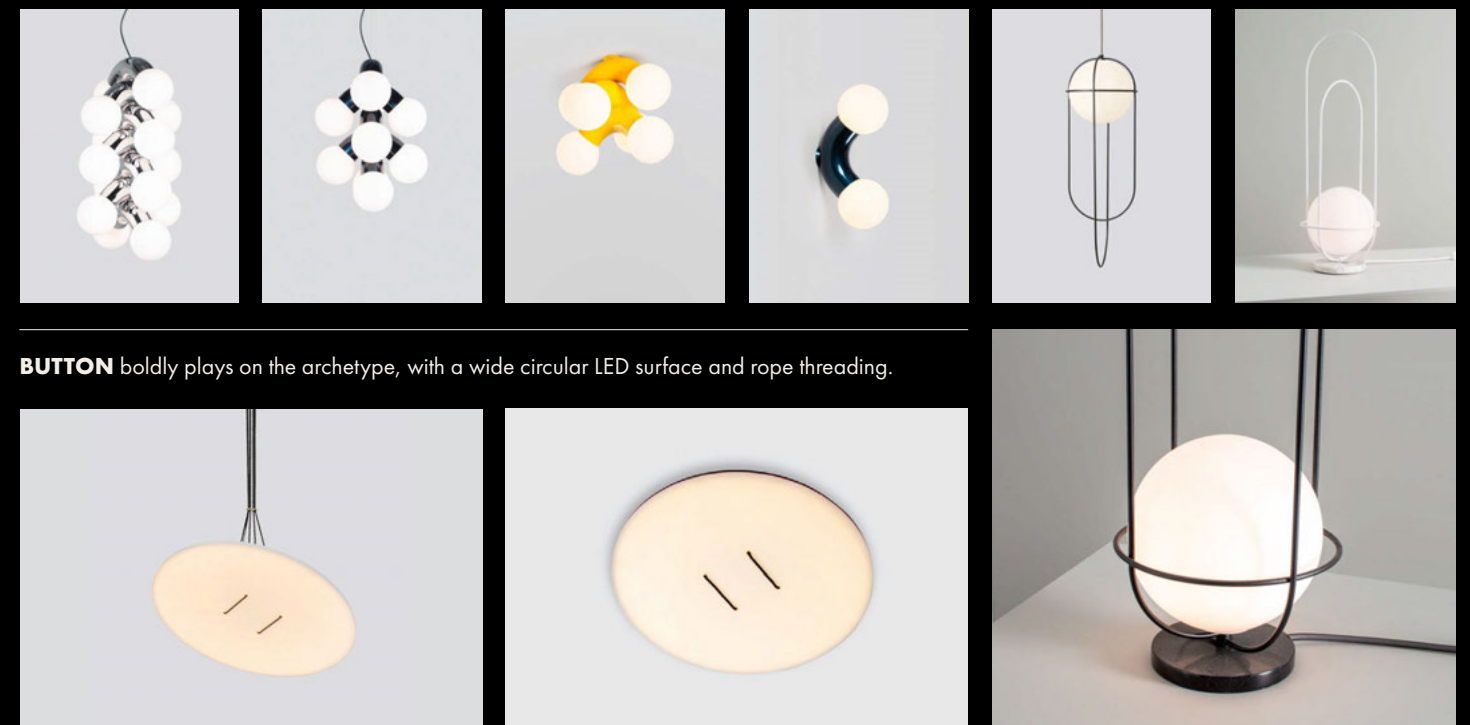

PIPELINE is modular and scalable as its kits of parts enable it to respond to the contours of any given space.

VALE optimizes functionality through its multidirectional luminescence while diffusing soft ambient light.

VINE combines exaggerated form with repetition to create a scalable fixture.

ORBIT shows a sphere enclosed in a wire cage.

BUTTON boldly plays on the archetype, with a wide circular LED surface and rope threading.