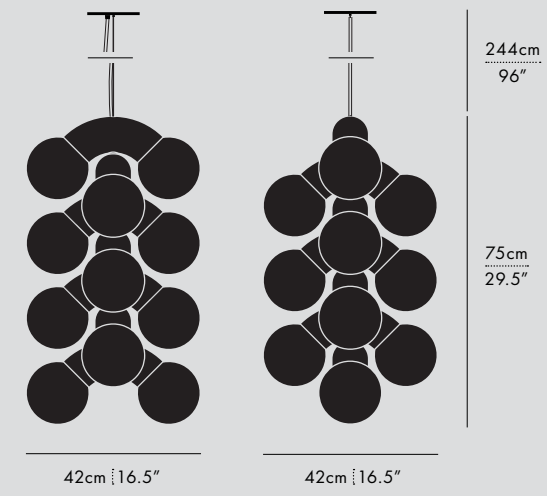

INTERIOR
PIECES HOME BY AN
AESTHETIC PURSUIT
PHOTO
CLAIRE ESPARROS

VINE 3

VINE 5

VINE 7

VINE 9

The ambitious vertically scaling fixture uses low wattage LED lamps, enabling it to create a big presence with little energy draw. Available in several set lengths, the pendants are at home in a vibrant environment or a quiet interior.