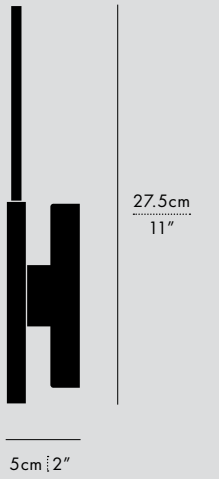

TYPE
Wall

MATERIALS
Acrylic, Merino Wool

MANUFACTURED
Canada

DIMENSIONS

- Luminaire: 16.5 x 27.5 x 5cm / 6.5" x 11" x 2"

TECHNICAL INFORMATION

- Input Voltage: 110-120V, 220-240V, 110-277V
- Lamping: Integral 2W 12V DC LED CRI 90+, 50,000 hours
- Lumens: 122 lumens delivered
- Power Supply: Phase Dimming, 0-10V, DALI