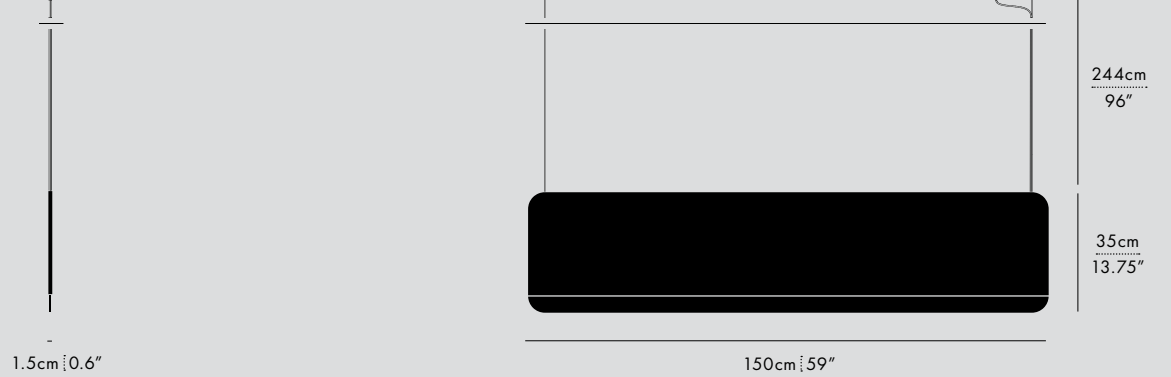

SINGLE P20 DIMENSIONS

P20

P20.3

P20.5

P30

P30

P90

P90

P150

P150

P210

P210

TYPE
Pendant

MATERIALS
Acrylic, Merino Wool

MANUFACTURED
Canada

1. **DIMENSIONS**
2. Model specific
   - Adjustable drop length: 244cm / 96"
   - CUSTOM LENGTH AVAILABLE

1. **TECHNICAL INFORMATION**
2. Input Voltage: 110-120V, 220-240V, 110-277V
   - Lamping: Model specific, CRI 90+, 50,000 hours
   - Lumens: Model specific
   - Power Supply: Phase Dimming, 0-10V, DALI