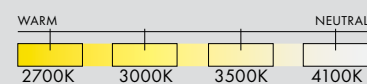

STANDARD FINISHES

BLACK WHITE

DECORATIVE FINISHES

BRASS COPPER CHROME

COLOUR TEMPERATURE OPTIONS

DIM TO WARM

CERTIFICATIONS

* APPLICATION: DRY INDOOR LOCATION ONLY