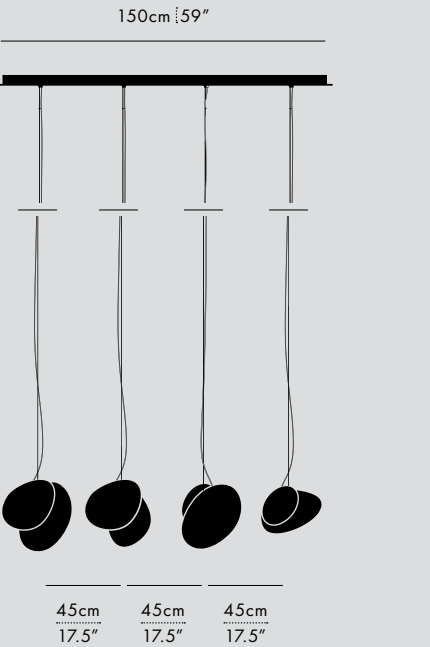

PEBBLE
LINEAR CANOPY

LINEAR 2

LINEAR 3

LINEAR 4

*APPROXIMATE DIMENSIONS
*PEBBLE PENDANTS ARE NOT INCLUDED

CANOPY FINISH

The Pebble Linear Canopy can be expanded further than the shown options. For custom arrangements and special projects, please contact info@andlight.ca