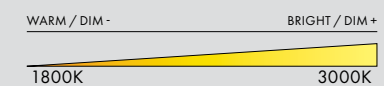

TYPE
Table/Floor

MATERIALS
Glass, Aluminum

MANUFACTURED
Canada

DIMENSIONS (PER 1 UNIT)

- Column 175:
  Ø 17.5 x 29.5cm / Ø 7" x 11.5"
  Weight: 3.6kg / 7.9lbs
- Column 300:
  Ø 30 x 29.5cm / Ø 11.75" x 11.5"
  Weight: 5.3kg / 11.7lbs

TECHNICAL INFORMATION

- Input Voltage:
  110-120V, 220-240V
- Lamping:
  12W 24V DC LED (PER UNIT)
  CRI 90+, 50,000 hours
- Controls:
  Hand/foot dimmer switch included

FINISHES

BASE

DIM TO WARM

CERTIFICATIONS

* APPLICATION: DRY INDOOR LOCATION ONLY