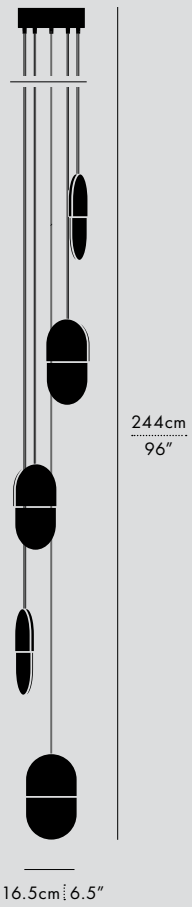

TYPE

Chandelier

DIMENSIONS

- Model specific
- Adjustable drop length: 244cm / 96"
- * CUSTOM LENGTH AVAILABLE

MATERIALS

Aluminum, Acrylic

TECHNICAL INFORMATION

- Input Voltage: 110-120V, 220-240V, 110-277V
- Lamping: Model specific
- Power Supply: Phase dimming, 0-10V, DALI

INTERIOR
LA SHED
PHOTO
MAXIME BROUILLET

Enveloped in a soft merino wool, the fixture seamlessly integrates into its given setting.

SINGLE P20 DIMENSIONS

P20

P20.3

P20.5

P30

P30