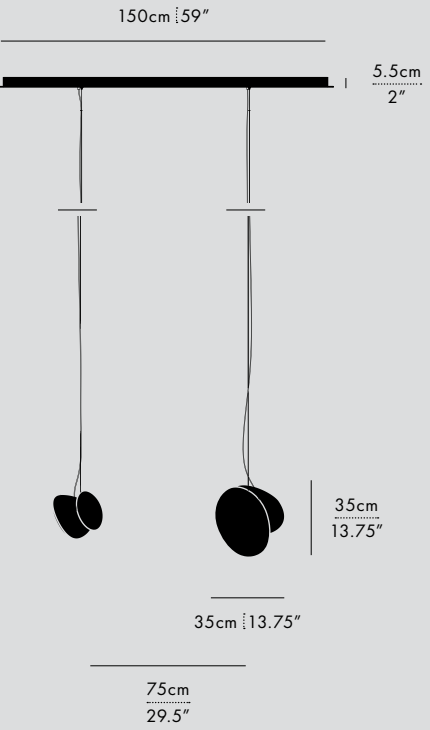

PEBBLE
LINEAR CANOPY

LINEAR 2

LINEAR 3

LINEAR 4

*APPROXIMATE DIMENSIONS
*PEBBLE PENDANTS ARE NOT INCLUDED

CANOPY FINISH

The Pebble Linear Canopy can be expanded further than the shown options. For custom arrangements and special projects, please contact info@andlight.ca