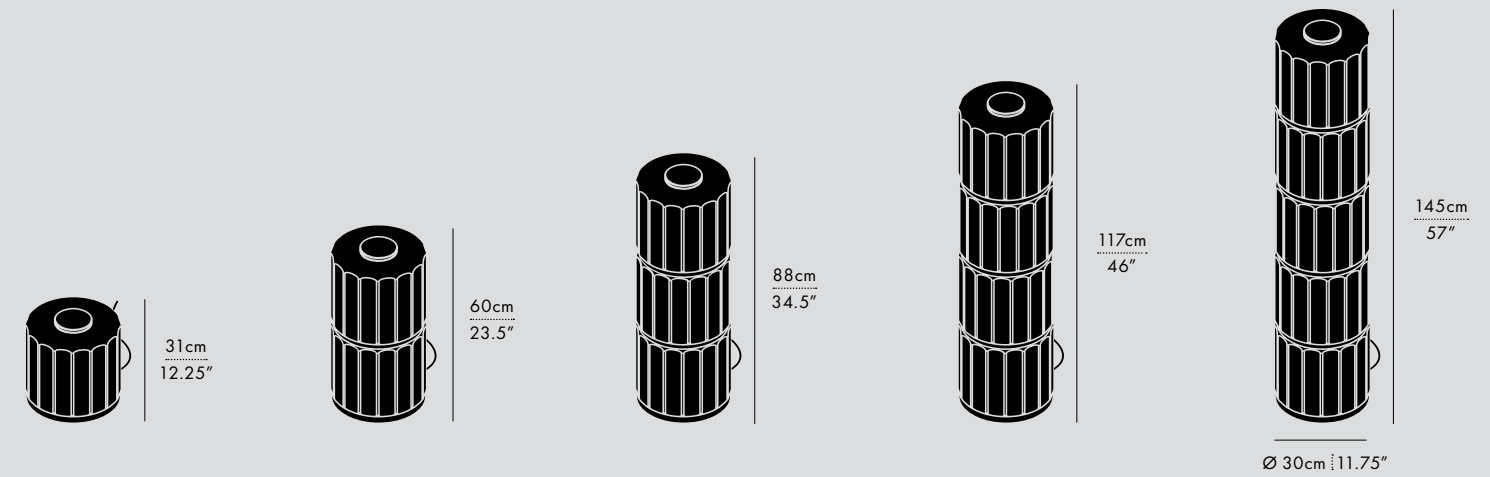

COLUMN 2, 300, TABLE, IVORY

TYPE
Table/Floor

MATERIALS
Glass, Aluminum

MANUFACTURED
Canada

DIMENSIONS (PER 1 UNIT)

- Column 175:
  Ø 17.5 x 29.5cm / Ø 7" x 11.5"
  Weight: 3.6kg / 7.9lbs
- Column 300:
  Ø 30 x 29.5cm / Ø 11.75" x 11.5"
  Weight: 5.3kg / 11.7lbs

TECHNICAL INFORMATION

- Input Voltage:
  110-120V, 220-240V
- Lamping:
  12W 24V DC LED (PER UNIT)
  CRI 90+, 50,000 hours
- Controls:
  Hand/foot dimmer switch included

FINISHES

BASE

DIM TO WARM

CERTIFICATIONS

* APPLICATION: DRY INDOOR LOCATION ONLY