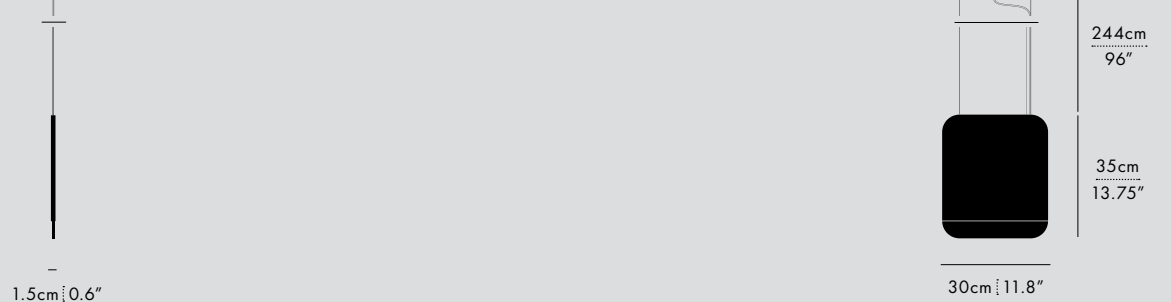

INTERIOR
LA SHED
PHOTO
MAXIME BROUILLET

Enveloped in a soft merino wool, the fixture seamlessly integrates into its given setting.

SINGLE P20 DIMENSIONS

P20

P20.3

P20.5

P30

P30