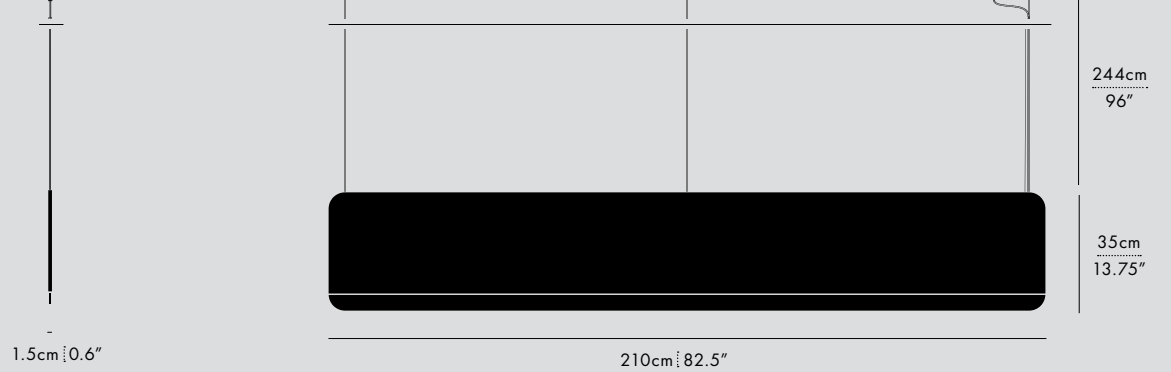

SINGLE P20 DIMENSIONS

P20

P20.3

P20.5

P30

P30

P90

P90

P150

P150

P210

P210

TYPE
Pendant

MATERIALS
Acrylic, Merino Wool

MANUFACTURED
Canada

1. **DIMENSIONS**
2. Model specific
   - Adjustable drop length: 244cm / 96"
   - CUSTOM LENGTH AVAILABLE

1. **TECHNICAL INFORMATION**
2. Input Voltage: 110-120V, 220-240V, 110-277V
   - Lamping: Model specific, CRI 90+, 50,000 hours
   - Lumens: Model specific
   - Power Supply: Phase Dimming, 0-10V, DALI