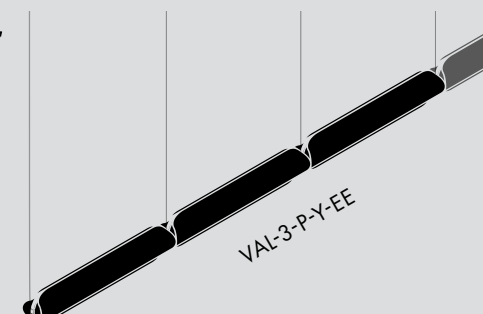

**HORIZONTAL, Y-AXIS
END-TO-END**