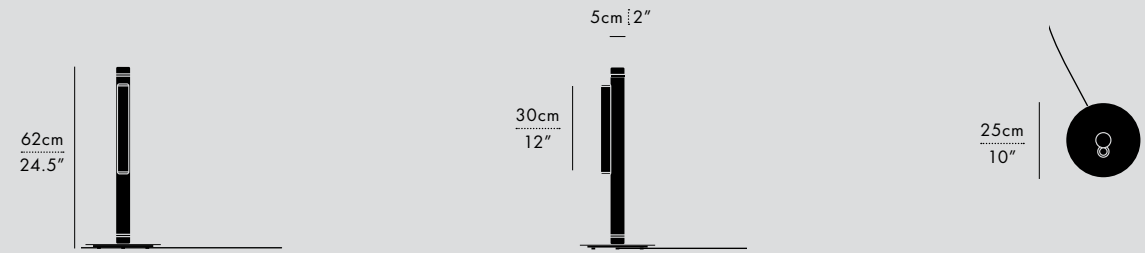

TABLE

FLOOR

TYPE
Table/Floor

MATERIALS
Aluminum, Acrylic

STANDARD FINISHES

BLACK WHITE

DECORATIVE FINISHES

BRASS COPPER CHROME

DIMENSIONS

- Table: 62 x 20 x 20cm / 24.5" x 8" x 8"
- Floor: 170 x 25cm x 25cm / 67" x 10" x 10"

TECHNICAL INFORMATION

- Input Voltage: 110-120V, 220-240V
- Lamping: Model specific
- Controls: Hand/foot dimmer switch included

DIM TO WARM

CERTIFICATIONS

MANUFACTURED

Canada

* APPLICATION: DRY INDOOR LOCATION ONLY

PIPELINE FLOOR, CHROME