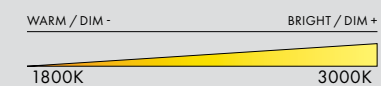

TABLE

FLOOR

TYPE
Table/Floor

MATERIALS
Aluminum, Acrylic

STANDARD FINISHES

BLACK WHITE

DECORATIVE FINISHES

BRASS COPPER CHROME

DIMENSIONS

- Table: 62 x 20 x 20cm / 24.5" x 8" x 8"
- Floor: 170 x 25cm x 25cm / 67" x 10" x 10"

TECHNICAL INFORMATION

- Input Voltage: 110-120V, 220-240V
- Lamping: Model specific
- Controls: Hand/foot dimmer switch included

DIM TO WARM

CERTIFICATIONS

MANUFACTURED

Canada

* APPLICATION: DRY INDOOR LOCATION ONLY

PIPELINE FLOOR, CHROME