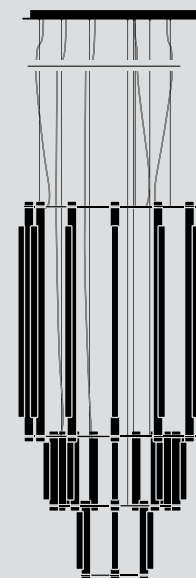

172

PIPELINE CHANDELIER 9, BLACK

By definition, the Pipeline Chandelier features a cylindrical arrangement of linear illuminated sections cinched by metal hoops. Its carousel-like form proposes an unconventional lighting solution; one that radiates from its concentric structure.

Ø 101.5cm | 40"

CHANDELIER 9

162cm
63.75"

Ø 101.5cm | 40"

CHANDELIER 4

125cm
49.25"

Ø 46.5cm | 18.25"

CHANDELIER 5

125cm
49.25"

Ø 76.5cm | 30"

CHANDELIER 6

125cm
49.25"

Ø 101.5cm | 40"

CHANDELIER 10

115cm
45.25"

Ø 101.5cm | 40"

CHANDELIER 11

199cm
78.5"

Ø 101.5cm | 40"

CHANDELIER 12

366cm
144"

105.5cm | 40"

ORIENTATION

Pipeline Chandeliers 1-6 are available in both vertical and horizontal suspension.