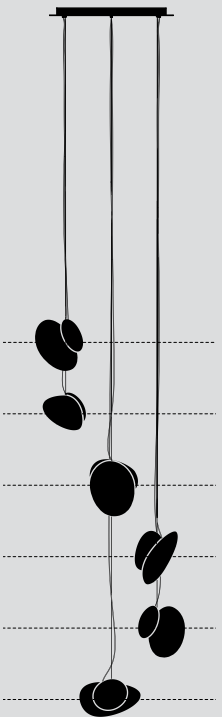

The Pebble Chandelier is arranged in three configurations – helix; double helix; and cluster suspended from either a grey, white or black powder-coated canopy.

The diagrams below illustrate the three configurations in arrangements of 9 pendants.

PEBBLE CHANDELIER

HELIX 9

Available in arrangements of 3, 4, 5, 6, 7, 8, 9, 12 pendants.

DOUBLE HELIX 9

Available in arrangements of 4, 5, 6, 7, 8, 9, 12 pendants.

CLUSTER 9

Available in arrangements of 4, 5, 6, 7, 8, 9, 12 pendants.

HELIX 3

DOUBLE HELIX 4

CLUSTER 5

HELIX 6

DOUBLE HELIX 7

CLUSTER 8

HELIX 9

DOUBLE HELIX 12

TYPE

Pendant Chandelier

PENDANT DIMENSIONS (PER PENDANT)

- Ø 35cm / 13.8"
- Weight: 5kg / 11lbs

CANOPY DIMENSIONS

- Chandelier 3, 4, 5, 6:
  Ø 69cm / 27", Weight: 11kg / 25lbs
- Chandelier 7, 8, 9, 12:
  Ø 96cm / 37.5", Weight: 22kg / 49lbs

COLOUR TEMPERATURE OPTIONS

MATERIALS

Glass, Aluminum

TECHNICAL INFORMATION (PER PENDANT)

- Input Voltage:
  110–277V / 220–240V
- Lamping:
  Integral 14W LED 39V 2700K
  90+ CRI, 50,000 hours
- Lumens: 1038 (pearl glass)
- Power Supply:
  TRIAC/0-10V, DALI

CERTIFICATIONS

* APPLICATION: DRY INDOOR LOCATION ONLY

MANUFACTURED

Canada

GLASS FINISHES

CANOPY FINISHES