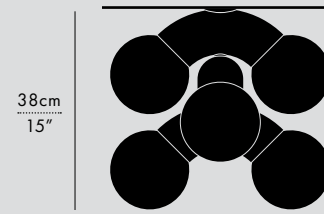

VINE 3

VINE 5

CEILING/WALL

TYPE
Pendant

MATERIALS
Steel, Opal Glass Globe

MANUFACTURED
Canada

DIMENSIONS
Model Specific

POWER TRIM OPTIONS