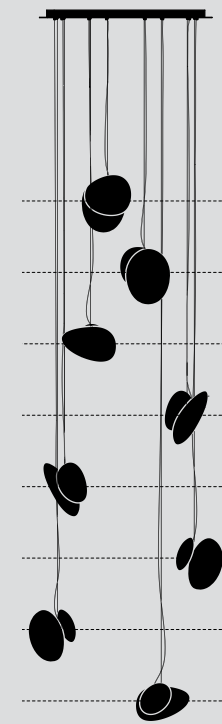

The Pebble Chandelier is arranged in three configurations – helix; double helix; and cluster suspended from either a grey, white or black powder-coated canopy.

The diagrams below illustrate the three configurations in arrangements of 9 pendants.

PEBBLE CHANDELIER

HELIX 9

Available in arrangements of 3, 4, 5, 6, 7, 8, 9, 12 pendants.

DOUBLE HELIX 9

Available in arrangements of 4, 5, 6, 7, 8, 9, 12 pendants.

CLUSTER 9

Available in arrangements of 4, 5, 6, 7, 8, 9, 12 pendants.

HELIX 3

DOUBLE HELIX 4

CLUSTER 5

HELIX 6

DOUBLE HELIX 7

CLUSTER 8

HELIX 9

DOUBLE HELIX 12

TYPE

Pendant Chandelier

PENDANT DIMENSIONS (PER PENDANT)

- Ø 35cm / 13.8"
- Weight: 5kg / 11lbs

CANOPY DIMENSIONS

- Chandelier 3, 4, 5, 6:
  Ø 69cm / 27", Weight: 11kg / 25lbs
- Chandelier 7, 8, 9, 12:
  Ø 96cm / 37.5", Weight: 22kg / 49lbs

COLOUR TEMPERATURE OPTIONS

MATERIALS

Glass, Aluminum

TECHNICAL INFORMATION (PER PENDANT)

- Input Voltage:
  110–277V / 220–240V
- Lamping:
  Integral 14W LED 39V 2700K
  90+ CRI, 50,000 hours
- Lumens: 1038 (pearl glass)
- Power Supply:
  TRIAC/0-10V, DALI

CERTIFICATIONS

* APPLICATION: DRY INDOOR LOCATION ONLY

MANUFACTURED

Canada

GLASS FINISHES

CANOPY FINISHES