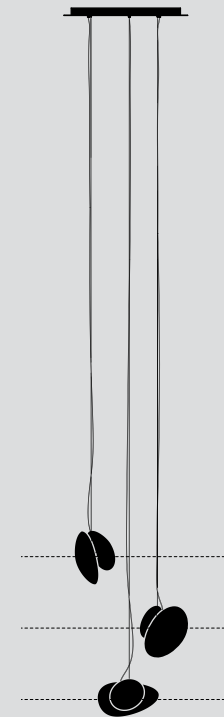

The Pebble Chandelier is arranged in three configurations – helix; double helix; and cluster suspended from either a grey, white or black powder-coated canopy.

The diagrams below illustrate the three configurations in arrangements of 9 pendants.

PEBBLE CHANDELIER

HELIX 9

Available in arrangements of 3, 4, 5, 6, 7, 8, 9, 12 pendants.

DOUBLE HELIX 9

Available in arrangements of 4, 5, 6, 7, 8, 9, 12 pendants.

CLUSTER 9

Available in arrangements of 4, 5, 6, 7, 8, 9, 12 pendants.

HELIX 3

DOUBLE HELIX 4

CLUSTER 5

HELIX 6

DOUBLE HELIX 7

CLUSTER 8

HELIX 9

DOUBLE HELIX 12

TYPE

Pendant Chandelier

PENDANT DIMENSIONS (PER PENDANT)

- Ø 35cm / 13.8"
- Weight: 5kg / 11lbs

CANOPY DIMENSIONS

- Chandelier 3, 4, 5, 6:
  Ø 69cm / 27", Weight: 11kg / 25lbs
- Chandelier 7, 8, 9, 12:
  Ø 96cm / 37.5", Weight: 22kg / 49lbs

COLOUR TEMPERATURE OPTIONS

MATERIALS

Glass, Aluminum

TECHNICAL INFORMATION (PER PENDANT)

- Input Voltage:
  110–277V / 220–240V
- Lamping:
  Integral 14W LED 39V 2700K
  90+ CRI, 50,000 hours
- Lumens: 1038 (pearl glass)
- Power Supply:
  TRIAC/0-10V, DALI

CERTIFICATIONS

* APPLICATION: DRY INDOOR LOCATION ONLY

MANUFACTURED

Canada

GLASS FINISHES

CANOPY FINISHES