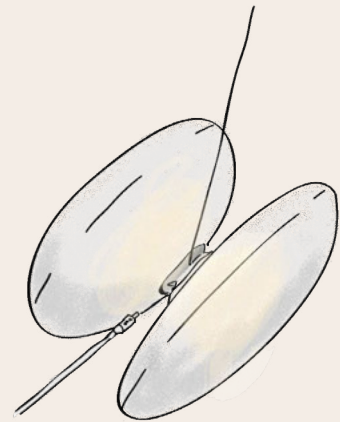

FINISHES

BLACK STEEL WEATHERED STEEL POLISHED STAINLESS STEEL

CERTIFICATIONS

* APPLICATION: DRY INDOOR LOCATION ONLY

The Vector floor lamp adjoins three tall rectilinear sections in a vertical orientation, affirming stillness in its statuesque beauty. Light pours onto the inner and outer faces bidirectionally.

PEBBLE CHANDELIER 7, CLUSTER, ASSORTED

PEBBLE CHANDELIER 9, DOUBLE HELIX, SLATE

PEBBLE CHANDELIER 3, HELIX, CITRINE

PEBBLE CHANDELIER 7, CLUSTER, PEARL

PEBBLE CHANDELIER 9, HELIX, SLATE

PEBBLE CHANDELIER 8, DOUBLE HELIX, SLATE