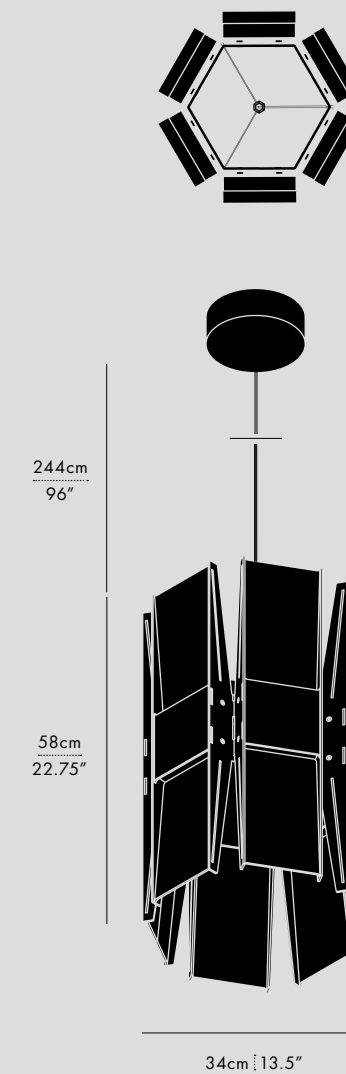

VECTOR 6

MANUFACTURED
Canada

FINISHES

BLACK STEEL   WEATHERED STEEL   POLISHED STAINLESS STEEL

CERTIFICATIONS

* APPLICATION: DRY INDOOR LOCATION ONLY