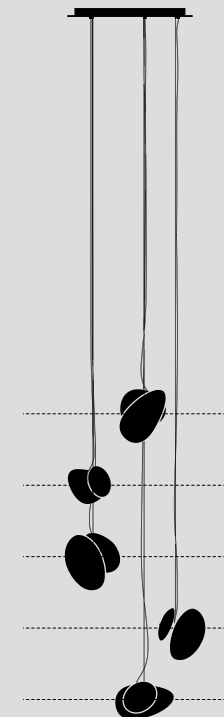

The Pebble Chandelier is arranged in three configurations – helix; double helix; and cluster suspended from either a grey, white or black powder-coated canopy.

The diagrams below illustrate the three configurations in arrangements of 9 pendants.

PEBBLE CHANDELIER

HELIX 9

Available in arrangements of 3, 4, 5, 6, 7, 8, 9, 12 pendants.

DOUBLE HELIX 9

Available in arrangements of 4, 5, 6, 7, 8, 9, 12 pendants.

CLUSTER 9

Available in arrangements of 4, 5, 6, 7, 8, 9, 12 pendants.

HELIX 3

DOUBLE HELIX 4

CLUSTER 5

HELIX 6

DOUBLE HELIX 7

CLUSTER 8

HELIX 9

DOUBLE HELIX 12

TYPE

Pendant Chandelier

PENDANT DIMENSIONS (PER PENDANT)

- Ø 35cm / 13.8"
- Weight: 5kg / 11lbs

CANOPY DIMENSIONS

- Chandelier 3, 4, 5, 6:
  Ø 69cm / 27", Weight: 11kg / 25lbs
- Chandelier 7, 8, 9, 12:
  Ø 96cm / 37.5", Weight: 22kg / 49lbs

COLOUR TEMPERATURE OPTIONS

MATERIALS

Glass, Aluminum

TECHNICAL INFORMATION (PER PENDANT)

- Input Voltage:
  110–277V / 220–240V
- Lamping:
  Integral 14W LED 39V 2700K
  90+ CRI, 50,000 hours
- Lumens: 1038 (pearl glass)
- Power Supply:
  TRIAC/0-10V, DALI

CERTIFICATIONS

* APPLICATION: DRY INDOOR LOCATION ONLY

MANUFACTURED

Canada

GLASS FINISHES

CANOPY FINISHES