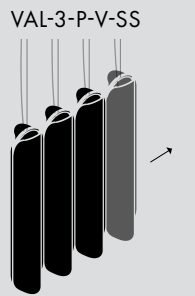

DIMENSIONS

- **A:** 30 x 25 x 24cm / 11.75" x 10" x 9.5"
- **B:** 31 x 25 x 18cm / 12.25" x 10" x 7"
- **C:** 23 x 25 x 16cm / 9" x 10" x 6.25"
- **D:** 20 x 25 x 16cm / 7.75" x 10" x 6.25"

TECHNICAL INFORMATION

INTERIOR
 WNDR ARCHITECTURE + DESIGN
PHOTO
 JESSE LAVER

VALE 2, PENDANT, HORIZONTAL Y-AXIS, ANTHRACITE

HORIZONTAL, X-AXIS

HORIZONTAL, Y-AXIS

VERTICAL

**HORIZONTAL, X-AXIS
SIDE-TO-SIDE**

**HORIZONTAL, Y-AXIS
SIDE-TO-SIDE**

**VERTICAL
SIDE-TO-SIDE**

**HORIZONTAL, X-AXIS
END-TO-END**

**HORIZONTAL, Y-AXIS
END-TO-END**

**VERTICAL
END-TO-END**

VAL-2-P-V-EE

VAL-3-P-V-EE

TYPE
Pendant

MATERIALS
Aluminum, Acrylic