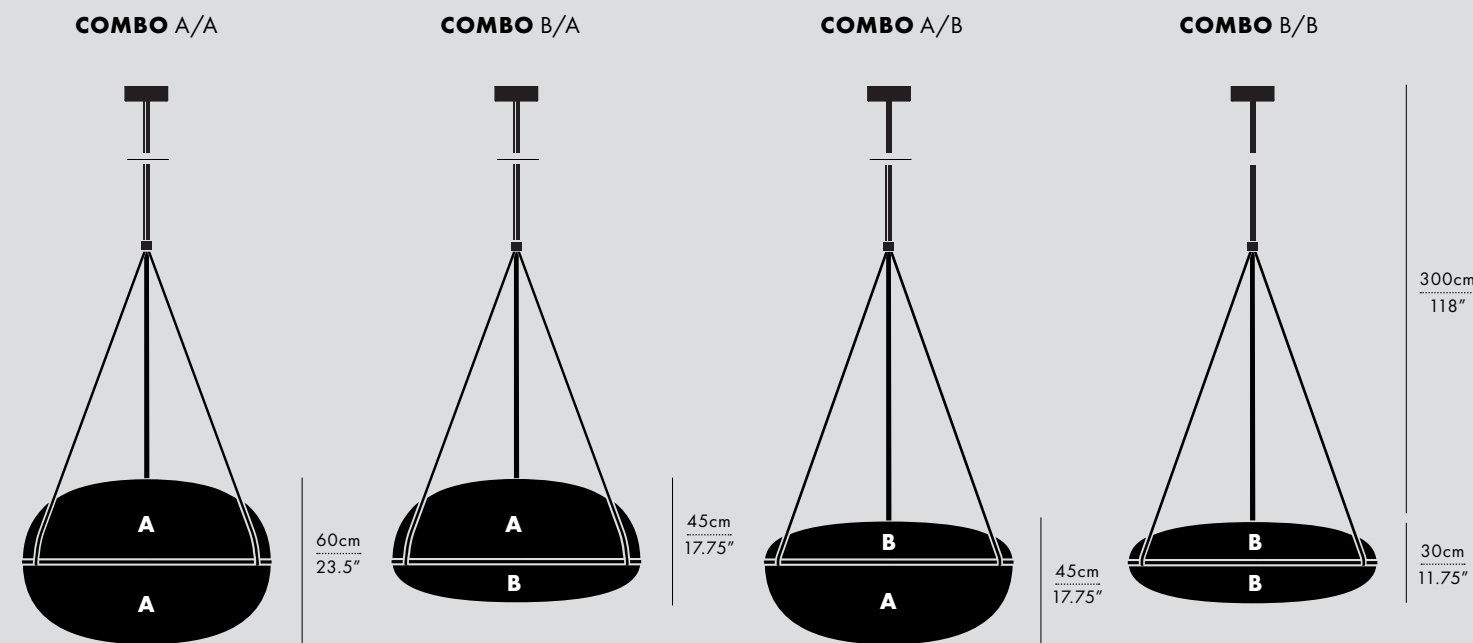

MANUFACTURED
Canada

DIMENSIONS (PER 1 UNIT)

- Luminaire: Ø 17.5 x 29.5cm / Ø 7" x 11.5"
- Adjustable drop length: 244cm / 96"
- * CUSTOM LENGTH AVAILABLE
- Weight: 3.6kg / 7.9lbs

TECHNICAL INFORMATION

- Input Voltage: 110-120V, 220-240V, 110-277V
- Lamping: 12W 24V DC LED (PER UNIT) CRI 90+, 50,000 hours
- Power Supply: Phase dimming, 0-10V, DALI

- Luminaire: Ø 30 x 29.5cm / Ø 11.75" x 11.5"
- Adjustable drop length: 244cm / 96"
- * CUSTOM LENGTH AVAILABLE
- Weight: 5.3kg / 11.7lbs

TECHNICAL INFORMATION

- Input Voltage: 110-120V, 220-240V, 110-277V
- Lamping: 12W 24V DC LED (PER UNIT) CRI 90+, 50,000 hours
- Power Supply: Phase dimming, 0-10V, DALI

IRIS

IRIS 90, PENDANT, BLACK

IRIS

IRIS 90, PENDANT, B/B, BLACK

TYPE
Pendant

MATERIALS
Aluminum, Acrylic, Fabric

MANUFACTURED
Canada

DIMENSIONS (PER 1 UNIT)
 - Combination Pendant
 A: Ø 90 x 30cm / Ø 35.5" x 11.75"
 B: Ø 90 x 15cm / Ø 35.5" x 6"
 - Adjustable drop length: 300cm / 118"
 * CUSTOM LENGTH AVAILABLE
 - Weight: 6kg / 13lbs

DIMENSIONS

- **A:** 30 x 25 x 24cm / 11.75" x 10" x 9.5"
- **B:** 31 x 25 x 18cm / 12.25" x 10" x 7"
- **C:** 23 x 25 x 16cm / 9" x 10" x 6.25"
- **D:** 20 x 25 x 16cm / 7.75" x 10" x 6.25"

TECHNICAL INFORMATION