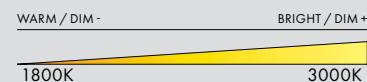

FINISHES

LENS

COLOUR TEMPERATURE OPTIONS

DIM TO WARM

CERTIFICATIONS

* APPLICATION: DRY INDOOR LOCATION ONLY

The Vale Ceiling/Wall strikes a balance between classic utilitarianism and ornate luminaire.

VALE
CEILING/WALL