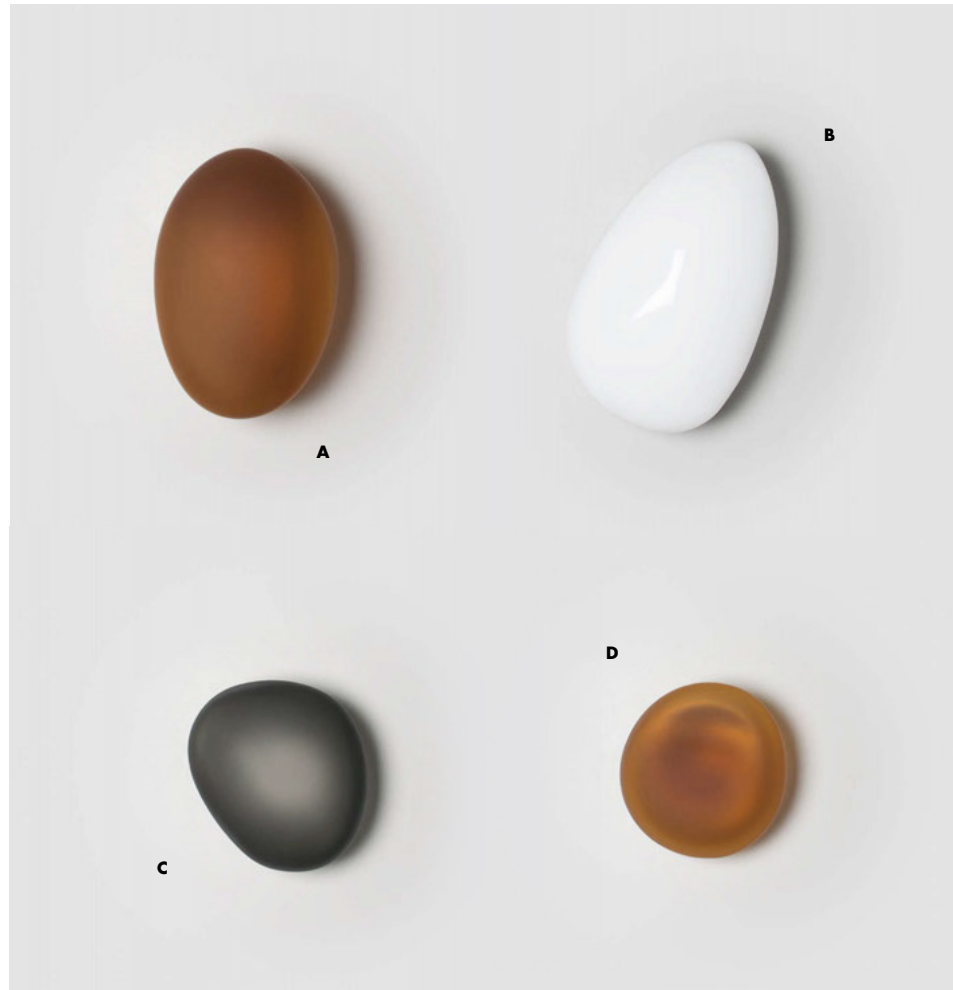

PEBBLE
CEILING/WALL

TYPE
Ceiling/Wall

MATERIALS
Glass, Aluminum

MANUFACTURED
Canada

DIMENSIONS

- **A:** 30.5 x 21 x 18cm / 12" x 8.25" x 7"
- **B:** 34.5 x 22 x 12.5cm / 13.5" x 8.75" x 5"
- **C:** 23 x 20 x 10cm / 9" x 7.75" x 4"
- **D:** 20 x 19 x 10cm / 7.75" x 7.5" x 4"

TECHNICAL INFORMATION

- Input Voltage: 110-277V, 220-240V
- Lamping: Integral 9W 2700K LED 90+ CRI, 50,000 hours
- Lumens: 622 lumens delivered (pearl glass)
- Power Supply: TRIAC/0-10V, DALI

FINISHES

COLOUR TEMPERATURE OPTIONS

CERTIFICATIONS

* APPLICATION: DRY INDOOR LOCATION ONLY