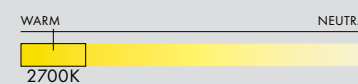

COLOUR TEMPERATURE OPTIONS