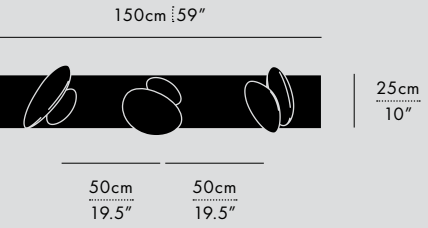

MANUFACTURED
Canada

DIMENSIONS (PER 1 UNIT)

- Luminaire: Ø 17.5 x 29.5cm / Ø 7" x 11.5"
- Adjustable drop length: 244cm / 96"
- * CUSTOM LENGTH AVAILABLE
- Weight: 3.6kg / 7.9lbs

TECHNICAL INFORMATION

- Input Voltage: 110-120V, 220-240V, 110-277V
- Lamping: 12W 24V DC LED (PER UNIT) CRI 90+, 50,000 hours
- Power Supply: Phase dimming, 0-10V, DALI

- Luminaire: Ø 30 x 29.5cm / Ø 11.75" x 11.5"
- Adjustable drop length: 244cm / 96"
- * CUSTOM LENGTH AVAILABLE
- Weight: 5.3kg / 11.7lbs

TECHNICAL INFORMATION

- Input Voltage: 110-120V, 220-240V, 110-277V
- Lamping: 12W 24V DC LED (PER UNIT) CRI 90+, 50,000 hours
- Power Supply: Phase dimming, 0-10V, DALI

- DIMENSIONS**
- **A:** 30.5 x 21 x 16.5cm / 12" x 8.25" x 6.5"
 - **B:** 34.5 x 22 x 11cm / 13.5" x 8.75" x 4.25"
 - **C:** 23 x 20 x 8.5cm / 9" x 7.75" x 3.5"
 - **D:** 20 x 19 x 8.5cm / 7.75" x 7.5" x 3.5"
 - Adjustable drop length: 243cm / 96"

COLOUR TEMPERATURE OPTIONS

CERTIFICATIONS

* APPLICATION: DRY INDOOR LOCATION ONLY

PEBBLE
LINEAR CANOPY

LINEAR 2

LINEAR 3

LINEAR 4

*APPROXIMATE DIMENSIONS
*PEBBLE PENDANTS ARE NOT INCLUDED