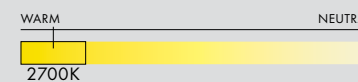

COLOUR TEMPERATURE OPTIONS