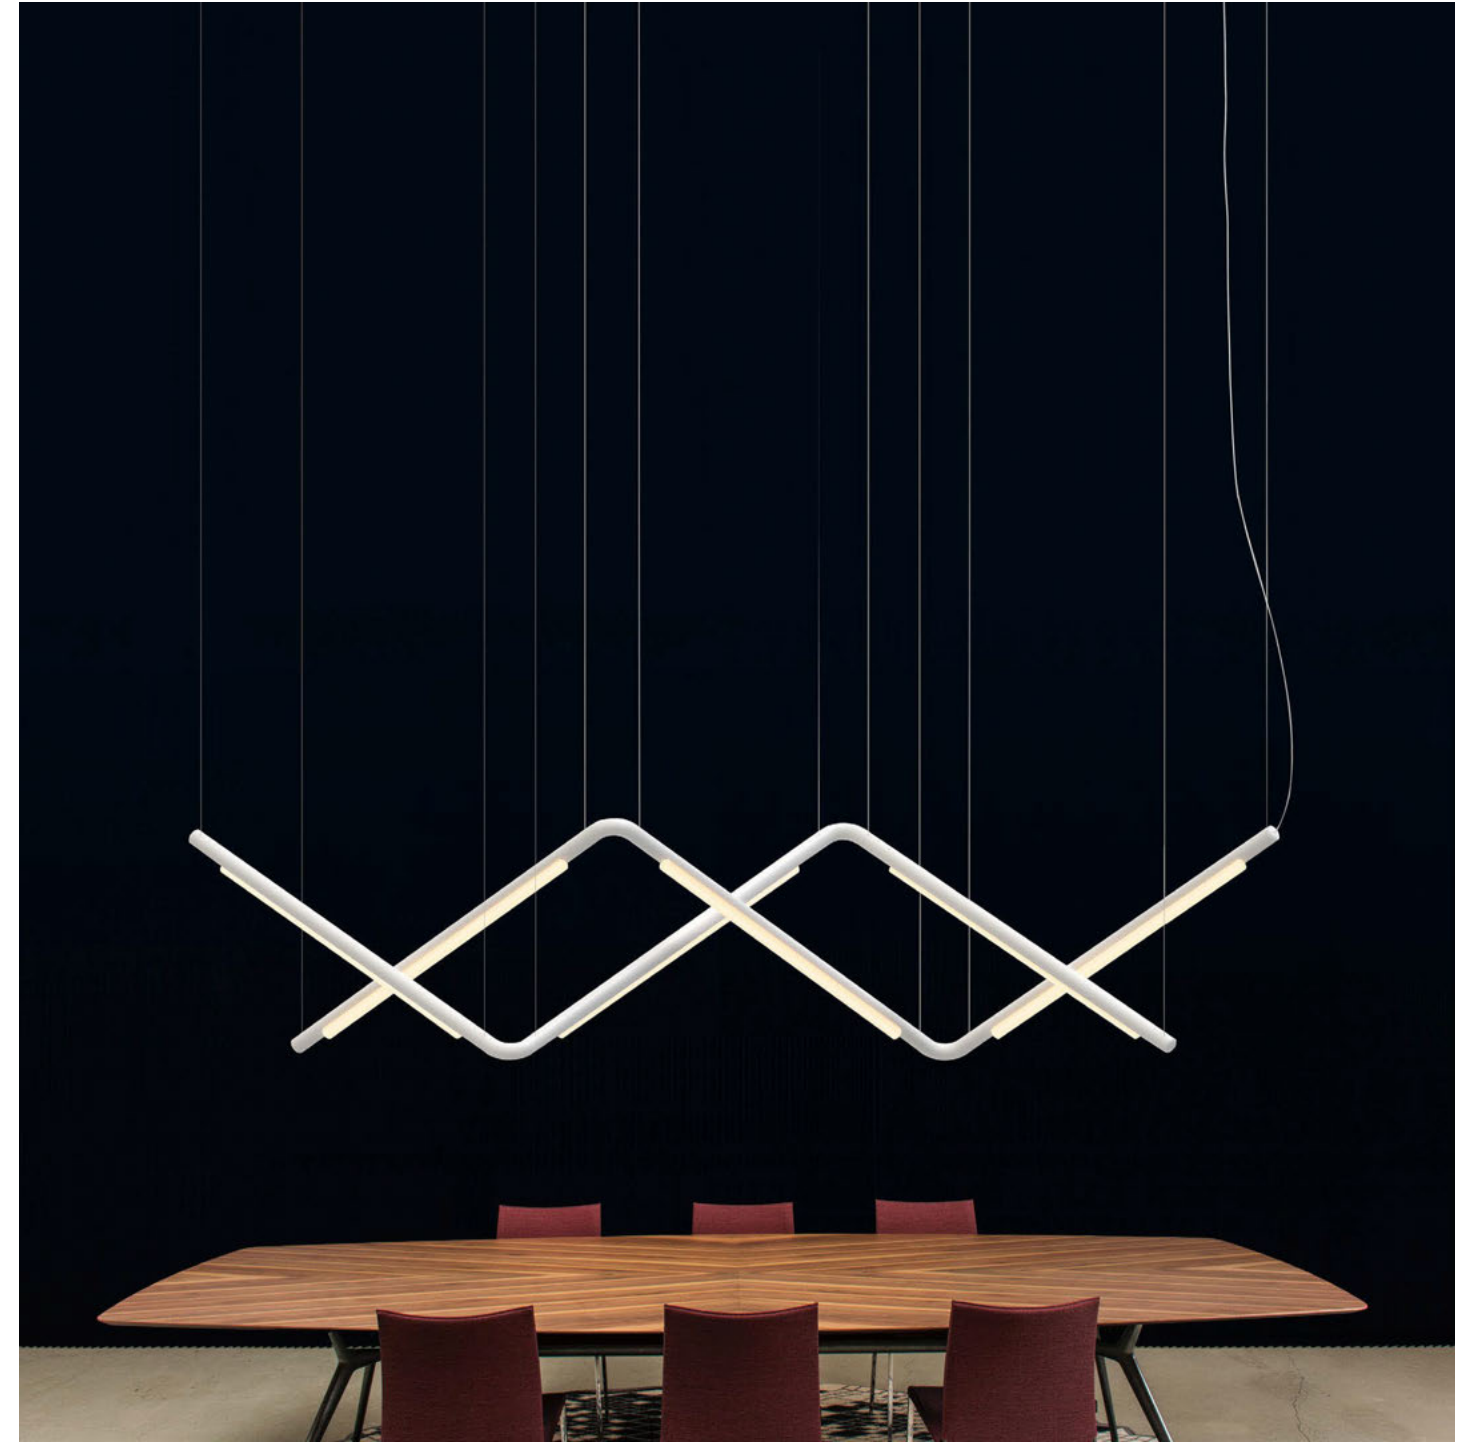

PIPELINE PENDANT, CM4, BLACK

PIPELINE PENDANT, CM2, BLACK

PIPELINE PENDANT, 125.2, BLACK

INTERIOR
XA STUDIOS
PHOTO
MATTHEW WILLIAMS

PIPELINE

INTERIOR
HEIA STUDIO

PIPELINE PENDANT, 125.3, BLACK

PIPELINE LINEAR