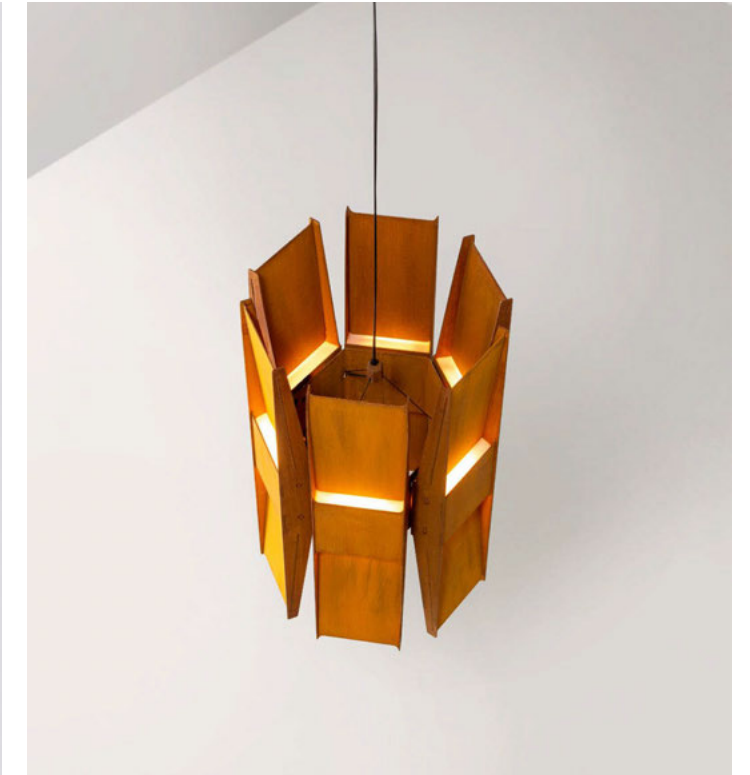

DESIGN	LUKAS PEET
YEAR	2023
SERIES	PENDANT
	CEILING/WALL
	TABLE/FLOOR

VECTOR 6, PENDANT, BLACK STEEL

In suspension, light pours into a hollow centre of the Vector and onto the inner and outer faces bidirectionally.

VECTOR

VECTOR 6, PENDANT, WEATHERED STEEL

VECTOR 6, PENDANT, POLISHED STAINLESS STEEL

VECTOR 3, PENDANT, WEATHERED STEEL

VECTOR 6, PENDANT, WEATHERED STEEL

VECTOR

VECTOR 6, PENDANT, WEATHERED STEEL

VECTOR 3, PENDANT, BLACK STEEL

VECTOR 3, PENDANT, BLACK STEEL

VECTOR 6, PENDANT, POLISHED STAINLESS STEEL

VECTOR 3

TYPE
Pendant

DIMENSIONS

- Vector 3: 58cm x 22cm / 22.75" x 8.5"
- Vector 6: 58cm x 34cm / 22.75" x 13.5"
- Adjustable cord length: 244cm / 96"
- * CUSTOM LENGTH AVAILABLE

FINISHES

BLACK STEEL WEATHERED STEEL POLISHED STAINLESS STEEL

CERTIFICATIONS

* APPLICATION: DRY INDOOR LOCATION ONLY

The Vector floor lamp adjoins three tall rectilinear sections in a vertical orientation, affirming stillness in its statuesque beauty. Light pours onto the inner and outer faces bidirectionally.