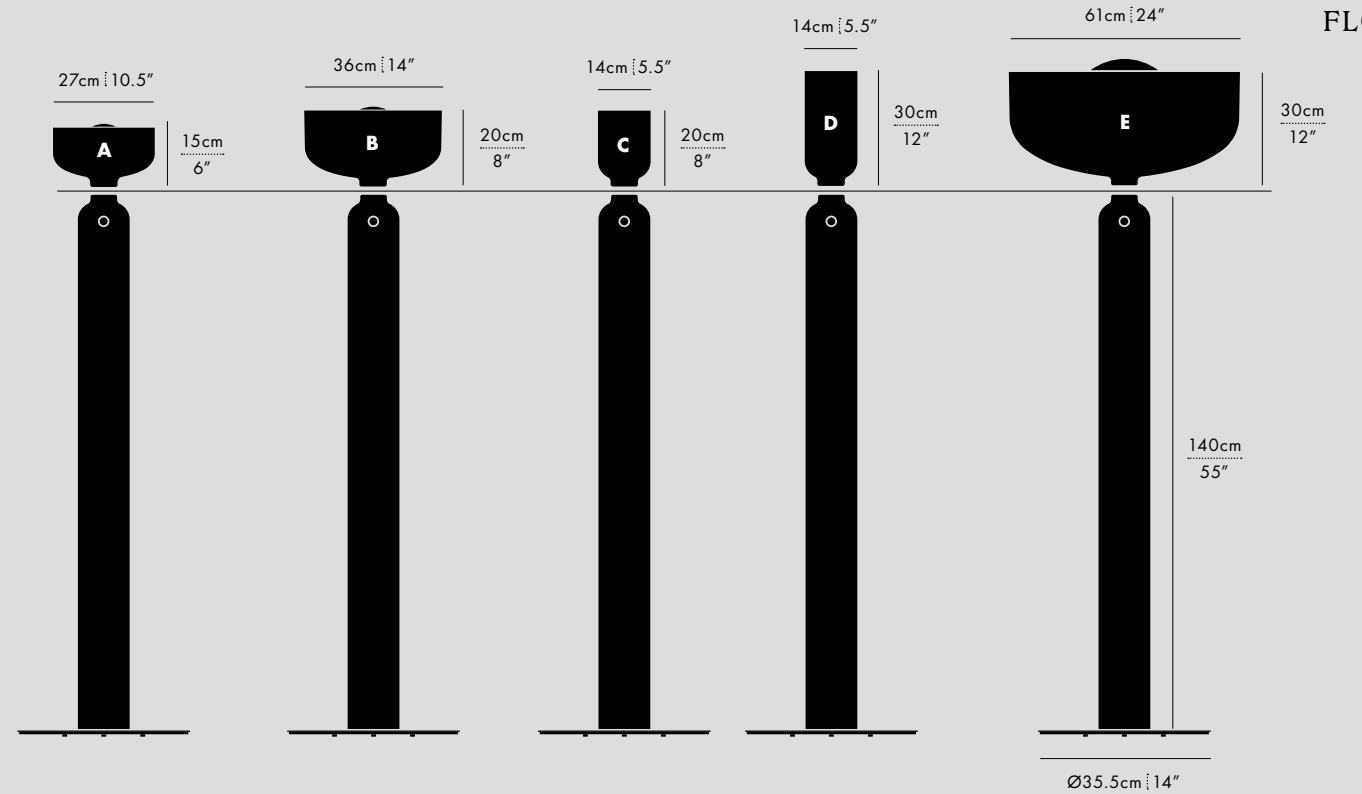

FLOOR

TYPE
Table/Floor

MATERIALS
Aluminum

MANUFACTURED
Canada

DIMENSIONS
Combination Dependant

1. **LAMPING**
2. Table: 1 x E26/E27 (Max 12W) Socket
     12W 2700K A19 Dimmable LED Lamp
     Included (*120V version only)
   - Floor: 1 x E26/E27 (Max 16W) Socket
     16W 2700K A21 Dimmable LED Lamp
     Included (*120V version only)

1. **TECHNICAL INFORMATION**
2. Input Voltage:
     110–120V, 220–240V
   - Glass Globe:
     140mm/5.5" Glass Globe for A Shade
     175mm/7" Glass Globe for B Shade
     300mm/12" Glass Globe for E Shade
   - Controls:
     Hand dimmer switch included

COLOUR TEMPERATURE OPTIONS

CERTIFICATIONS