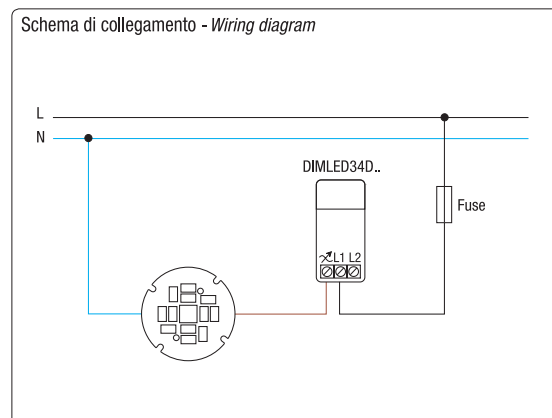

Schema di collegamento - Wiring diagrams