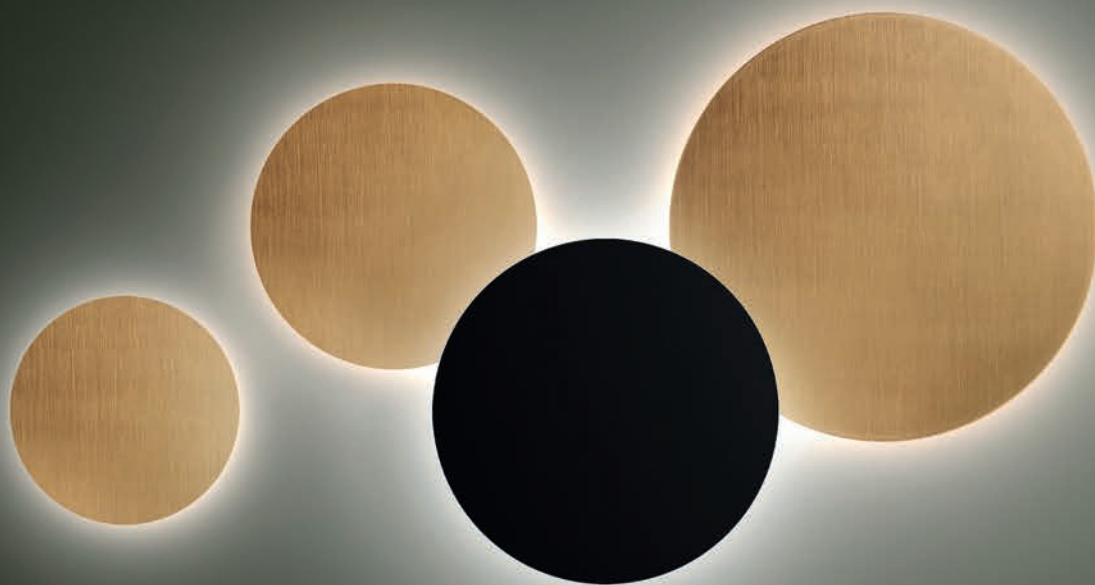

13
Foglia Argento
Silver Leaf

22
Foglia rame
Copper leaf

Figure

22

FIGURE

2161/PL40 + PL50 + PL60 + PL75

BRAGA LED

FIGURE