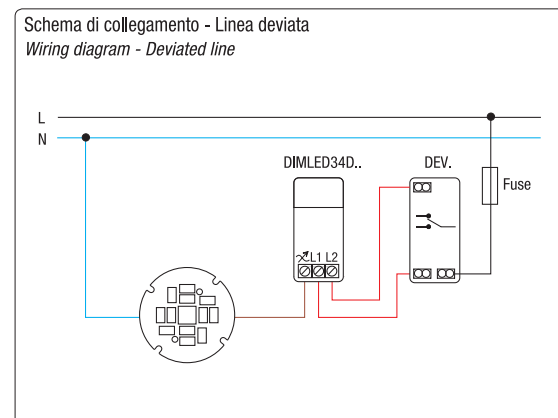

Schema di collegamento - Wiring diagrams