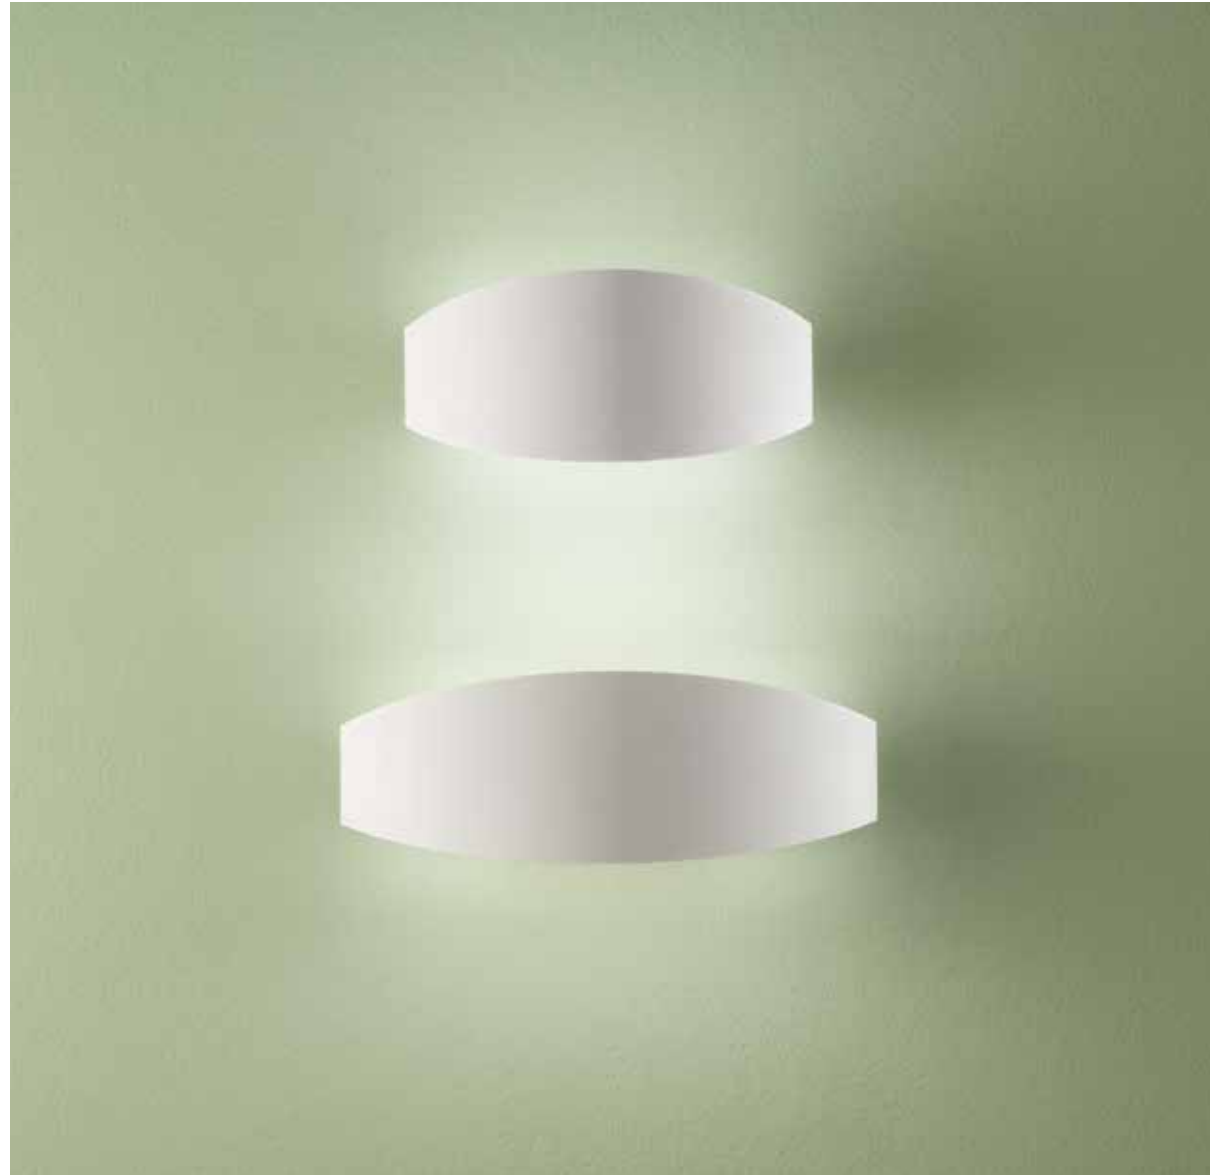

Dria

Applique in metallo, luce indiretta, fonte luminosa a LED.
Colori disponibili: Bianco opaco, Tortora opaco.
Metal wall lamp, indirect light, LED light source.
Available colours: Matt white, Matt dove grey.

→
overview

applique
wall lamp

applique
wall lamp

AP.DRIA/MD-BC
AP.DRIA/MD-TOR

AP.DRIA/PC-BC
AP.DRIA/PC-TOR

power: 12W
voltage: 220-230V
light temperature: 3000K
nominal lumens: 1200LM
actual lumens: 580LM
dimmer: N/A

10W
220-230V
3000K
1000LM
480LM
N/A