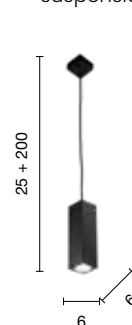

SO.ALOA/GR-B.CO
SO.ALOA/GR-NERO
SO.ALOA/GR-ORO

power: 1 x GU10
voltage: 220-230V

sospensione
suspension

SO.ALOA/PC-B.CO
SO.ALOA/PC-NERO
SO.ALOA/PC-ORO

1 x GU10
220-230V