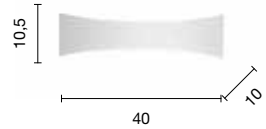

AP.ASSO/MD-BCO
AP.ASSO/MD-TOR

AP.ASSO/PC-BCO
AP.ASSO/PC-TOR

power: 12W
voltage: 220-230V
light temperature: 3000K
nominal lumens: 1200LM
actual lumens: 580LM
dimmer: N/A

10W
220-230V
3000K
1000LM
480LM
N/A