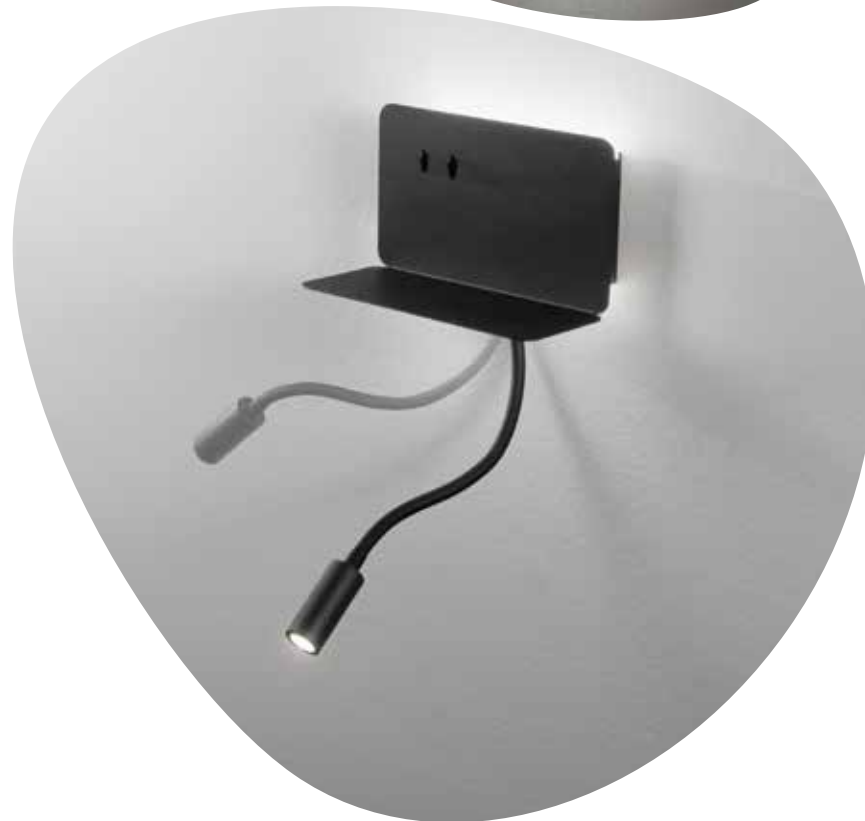

Stan

Applique in metallo con retroilluminazione LED e spot LED orientabile. Caricatore USB.
Metal wall lamp with LED backlight and adjustable LED spot. USB charger.

AP.STAN/BIANCO
AP.STAN/NERO

power: 4,5W +3W
voltage: 220-230V
light temperature: 3000K
nominal lumens: 700LM
actual lumens: 560LM
dimmer: N/A

Shadow

Applique in metallo con paralume più spot a LED orientabile.
Metal wall lamp with lampshade plus adjustable LED spot.

AP.SHADOW/BIANCO
AP.SHADOW/NERO

power: 1 x E27 + 3W LED
voltage: 220-230V