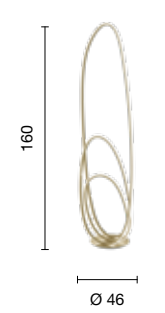

PT.GOLDEN/ORO

power: 45W
voltage: 220-230V
light temperature: 3000K
nominal lumens: 4250LM
actual lumens: 2085LM
dimmer: