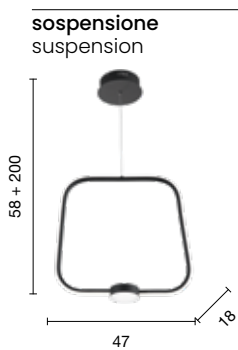

Collezione LED dimmerabile in metallo e diffusori polimerici.
Cavi regolabili in lunghezza. Versione bianca con sistema CCT e controllo remoto.
Dimmable LED collection in metal and polymer diffuser. Cables adjustable.
White version with CCT system and remote control.

→ overview

- SO.ALFA/GR-B.CO
- SO.ALFA/GR-NERO
- SO.ALFA/GR-ORO

- SO.ALFA/PC-B.CO
- SO.ALFA/PC-NERO
- SO.ALFA/PC-ORO

- LT.ALFA/B.CO
- LT.ALFA/NERO
- LT.ALFA/ORO

- PT.ALFA/B.CO
- PT.ALFA/NERO
- PT.ALFA/ORO

power: 35W
voltage: 220-230V
light temperature: 3000K
BIANCO CCT SYSTEM
3000K-40000K
nominal lumens: 3500LM
actual lumens: 2000LM
dimmer:

28W
220-230V
3000K
BIANCO CCT SYSTEM
3000K-40000K
2800LM
1300LM
dimmer:

18W
220-230V
3000K
BIANCO CCT SYSTEM
3000K-40000K
1800LM
900LM
TOUCH

35W
220-230V
3000K
BIANCO CCT SYSTEM
3000K-40000K
3500LM
2000LM
dimmer: