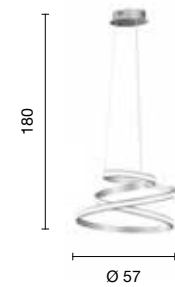

Vuelta

Collezione LED in metallo verniciato. Cavetti regolabili in lunghezza.
Disponibile in due colori.
LED collection in painted metal. Length adjustable cables.
Available in two colours.

→
overview

sospensione
suspension

SO.VUELTA/B.CO
SO.VUELTA/SILVER

power: **50W**
voltage: **220-230V**
light temperature: **3000K**
nominal lumens: **5000LM**
actual lumens: **2863LM**
dimmer:

plafoniera
ceiling light

PL.VUELTA/B.CO
PL.VUELTA/SILVER

power: **37W**
voltage: **220-230V**
light temperature: **3000K**
nominal lumens: **3700LM**
actual lumens: **2035LM**
dimmer: