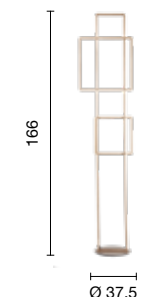

lume da tavolo
table lamp

LT.DOWEL/SILVER
LT.DOWEL/ORO

power: 20W + 5W
voltage: 220-230V
light temperature: 3000K
nominal lumens: 2500LM
actual lumens: 1200LM
dimmer: TOUCH

piantana
floor lamp

PT.DOWEL/SILVER
PT.DOWEL/ORO