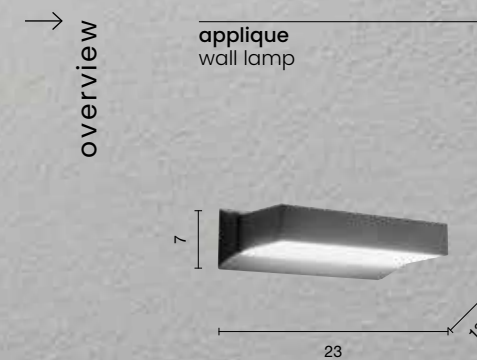

Nic

Applique a LED da esterno in alluminio verniciato con diffusore in policarbonato.
Doppia emissione luminosa. Disponibile in diversi colori.
LED outdoor wall lamp in painted aluminum with polycarbonate diffuser.
Double light emission. Available in different colours.

- AP.NIC/B.CO
- AP.NIC/SILVER
- AP.NIC/NERO

power: 13W
voltage: 220-230V
light temperature: 4000K
nominal lumens: 1200LM
actual lumens: 916LM

IP65