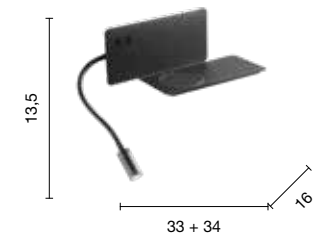

→
overview

applique
wall lamp