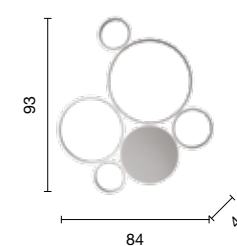

PL.POIS/SILVER-GR
PL.POIS/ORO-GR

power: 68W
voltage: 220-230V
light temperature: 3000K; 4000K
nominal lumens: 6800LM
actual lumens: 3750LM
dimmer:

plafoniera
ceiling light