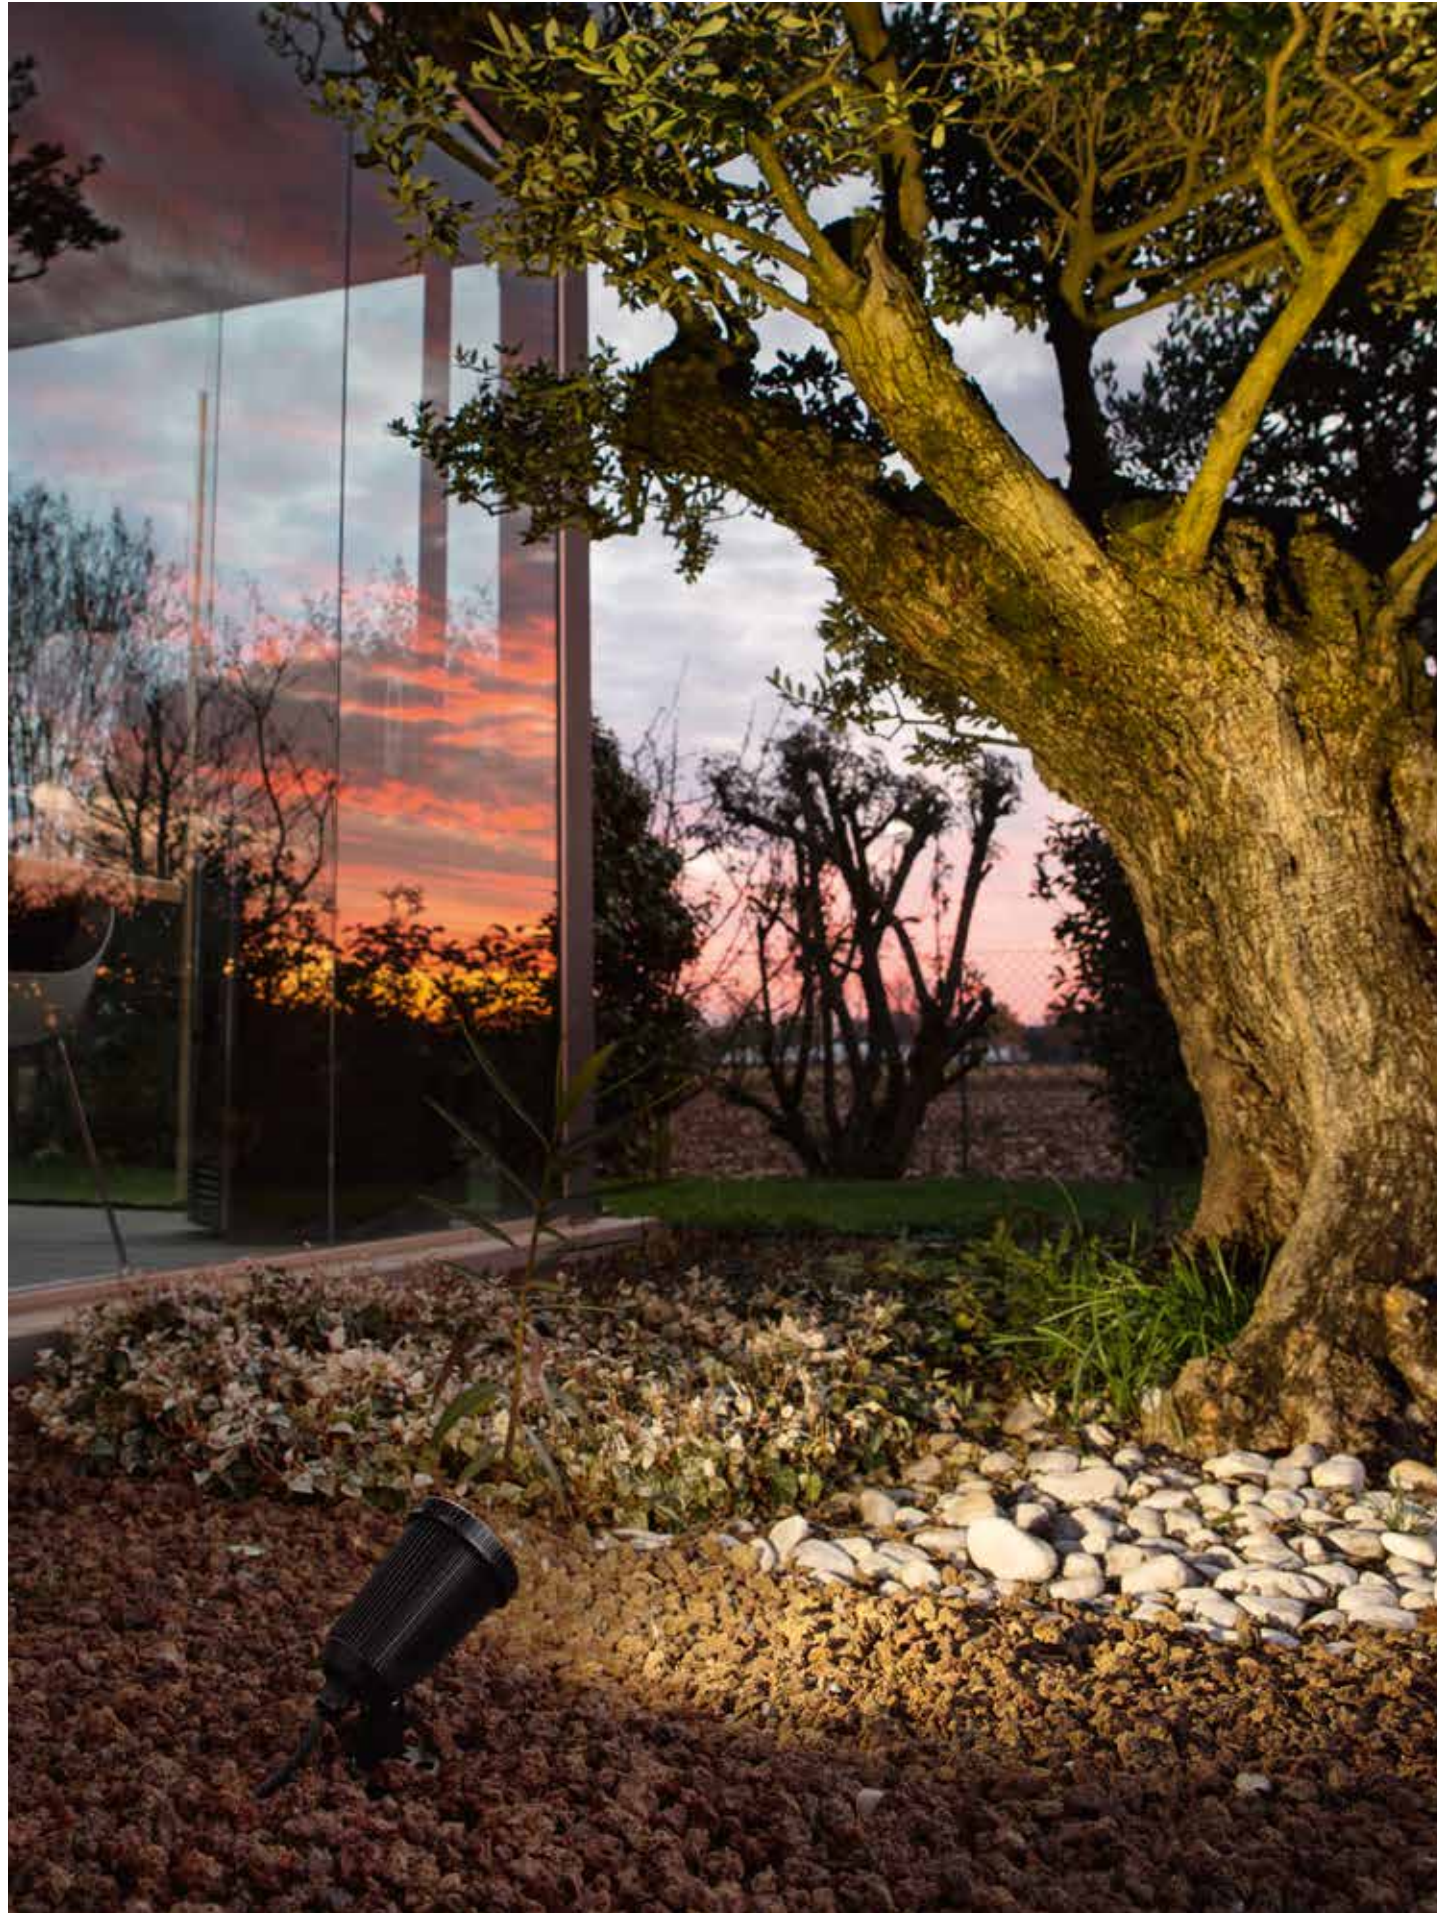

Goa

Spot da esterno in ABS e policarbonato, fissabile a picchetto.
Outdoor spot in ABS and polycarbonate, fixable to a picket.

→
overview

spot con picchetto
stake spot

SPOT.GOA

power: 1 x GU10
voltage: 220-230V

IP65