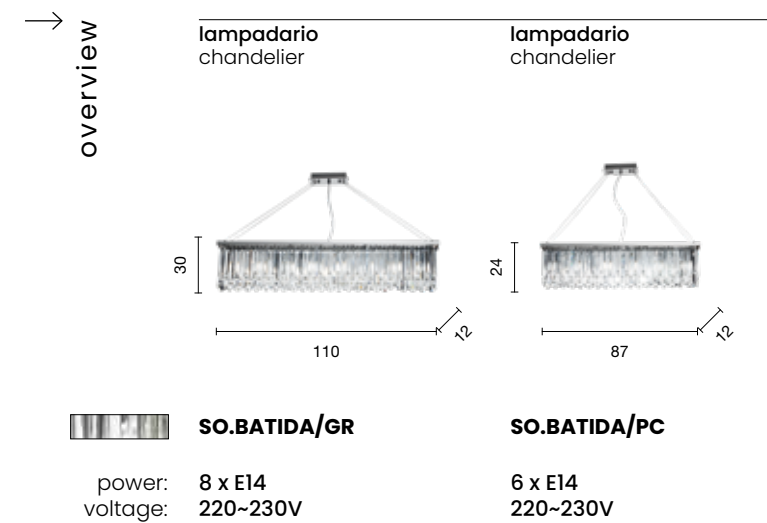

→ overview

faretto spotlight

10
10
4,5

FT.VALZER/B.CO

power: 1W LED
voltage: 220-230V
light temperature: 3000K
nominal lumens: 100LM
actual lumens: 90LM

collection
Eternity

Batida

Struttura in metallo cromato. Elementi decorativi in cristallo molato.
 Sospensioni con cavi in acciaio a lunghezza regolabile.
 Structure in chromed metal. Decorative elements in cut crystal.
 Suspensions with steel cables and adjustable length.