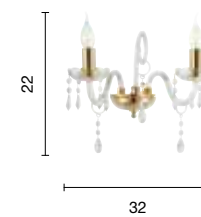

applique
wall lamp

AP.MT/2L6

power: 2 x E14
voltage: 220-230V