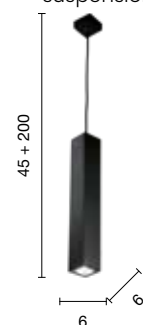

→
overview

sospensione
suspension