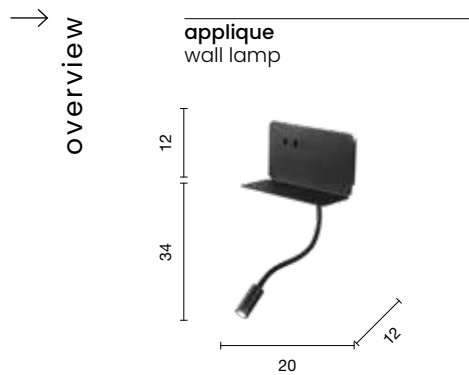

Stan

Applique in metallo con retroilluminazione LED e spot LED orientabile. Caricatore USB.
Metal wall lamp with LED backlight and adjustable LED spot. USB charger.

AP.STAN/BIANCO
AP.STAN/NERO

power: 4,5W +3W
voltage: 220-230V
light temperature: 3000K
nominal lumens: 700LM
actual lumens: 560LM
dimmer: N/A