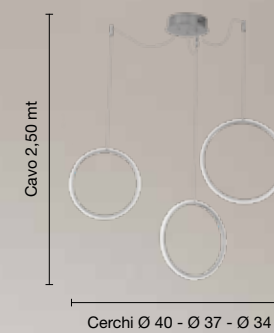

SO.CIRCUS/SILVER
SO.CIRCUS/ORO

power: 43W
voltage: 220-230V
light temperature: SILVER CCT SYSTEM 3000K-4000K
ORO 3000K
nominal lumens: 4300LM
actual lumens: 2000LM
dimmer: