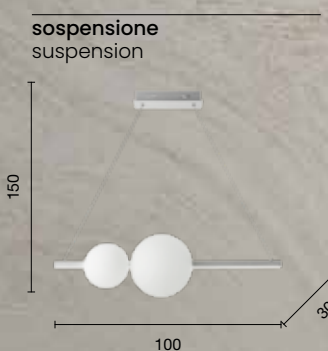

SO.FUFI/B.CO
SO.FUFI/NERO

SO.FUFI/ORO

power: 40W
voltage: 220-230V
light temperature: 3000K; 4000K
nominal lumens: 4000LM
actual lumens: 1980LM
dimmer:

40W
220-230V
3000K
4000LM
1980LM