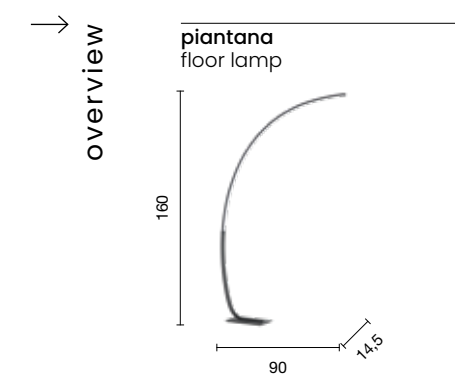

- PT.KEEP/B.CO
- PT.KEEP/NERO
- PT.KEEP/ORO

power: 30W
voltage: 220-230V
light temperature: 3000K
nominal lumens: 3000LM
actual lumens: 1590LM
dimmer: