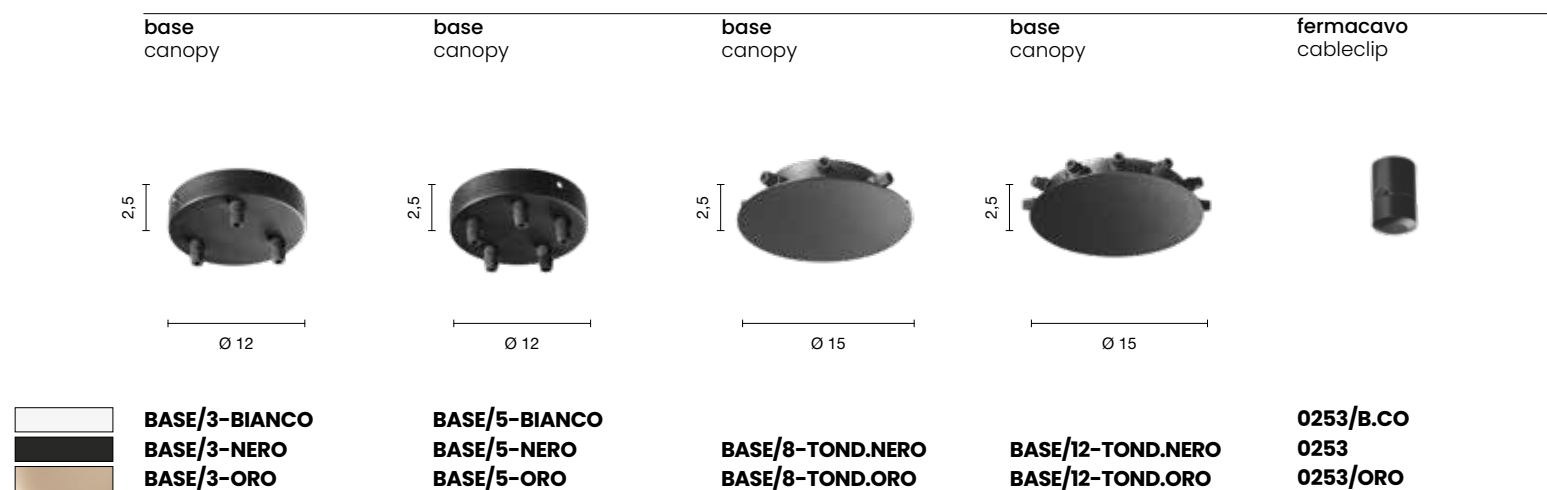

- SO.ODETTE/CLEAR
- SO.ODETTE/FUME
- SO.ODETTE/AMBRA

power: 1 x E14
voltage: 220-230V