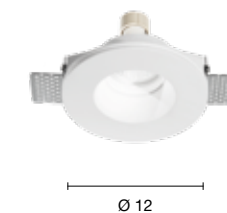

→
overview

faretto
spotlight

faretto
spotlight