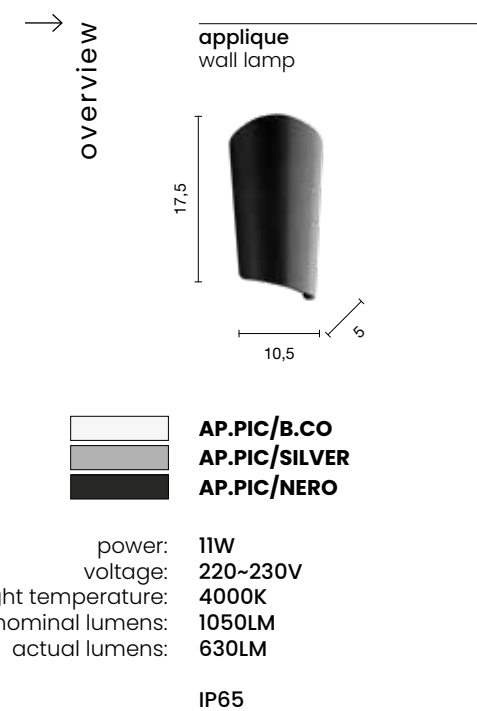

Pic

Applique a LED da esterno in alluminio verniciato con diffusore in policarbonato.
Doppia emissione luminosa. Disponibile in diversi colori.
LED outdoor wall lamp in painting aluminum with polycarbonate diffuser.
Double light emission. Available in different colours.