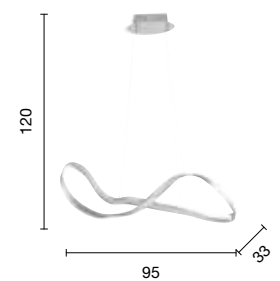

SO.SPARK/95

power: 30W
voltage: 220-230V
light temperature: 3000K
nominal lumens: 2860LM
actual lumens: 1722LM
dimmer:

plafoniera
ceiling light