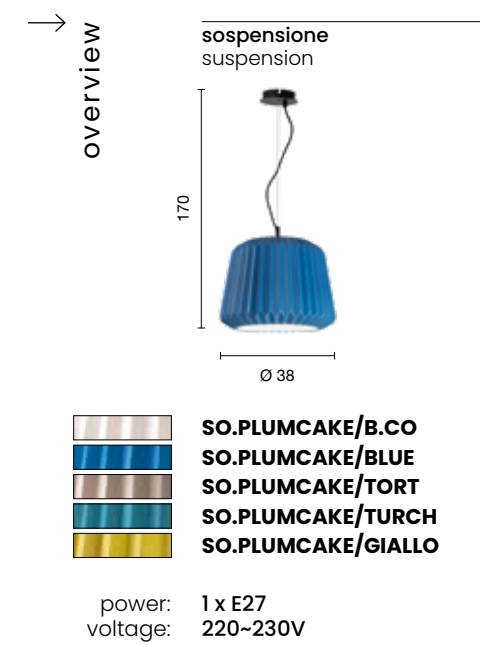

Plumcake

Sospensione in ceramica. Montatura in metallo verniciato.
Cavetti regolabili in altezza. Disponibile in cinque colori.
Ceramic suspension. Painted metal frame.
Height adjustable cables. Available in five colours.