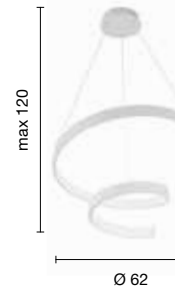

→
overview

sospensione
suspension