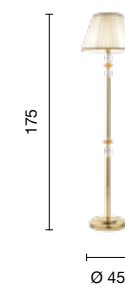

piantana
floor lamp

PT.PATRICIA/1A
power: 1 x E27
voltage: 220-230V