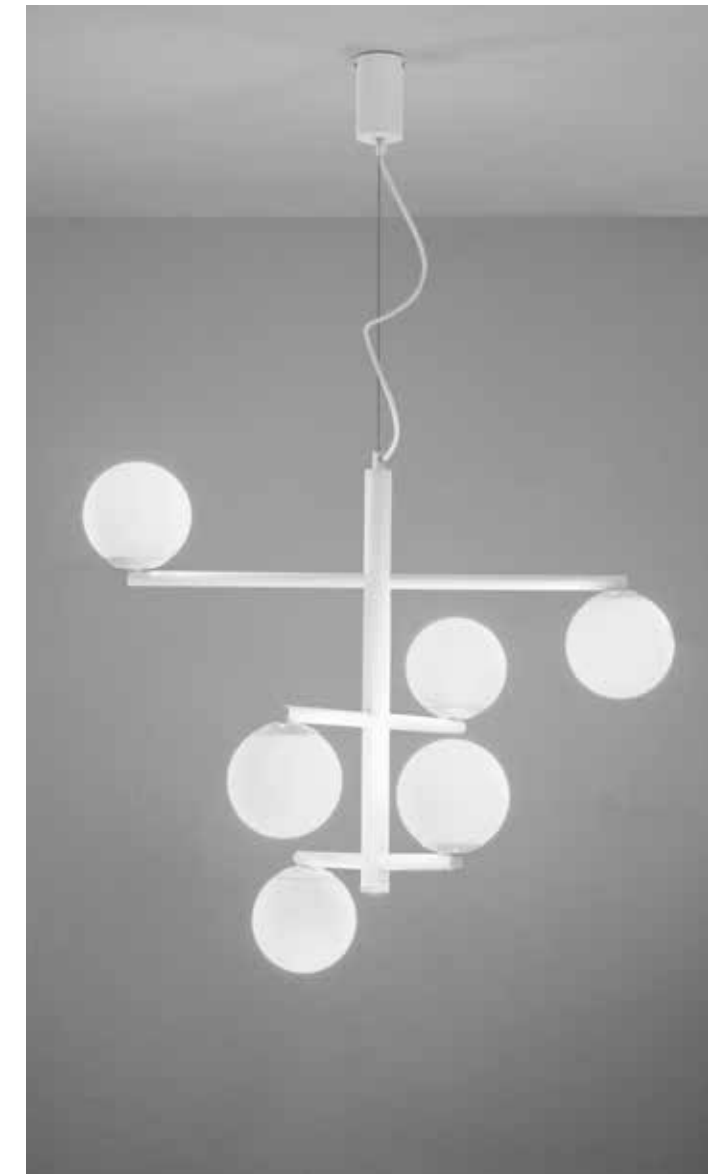

Gizah

Sospensione con lampadine E14 con LED integrato. Struttura in metallo con diffusori in vetro soffiato.
Cavetti regolabili in altezza. Disponibile in diverse varianti di colore.
Suspension with E14 bulbs and integrated LED. Metal structure with blown glass diffusers.
Height adjustable cables. Available in different colours.

→ overview

sospensione
suspension

- **SO.GIZAH/B.CO**
- **SO.GIZAH/NERO**
- **SO.GIZAH/ORO**

power: 6 x E14 + 5W LED (420LM)
voltage: 220-230V