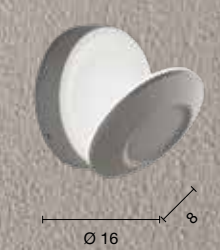

- AP.TURN/B.CO
- AP.TURN/SILVER
- AP.TURN/NERO

power: 6W
voltage: 220-230V
light temperature: 4000K
nominal lumens: 620LM
actual lumens: 500LM
IP54