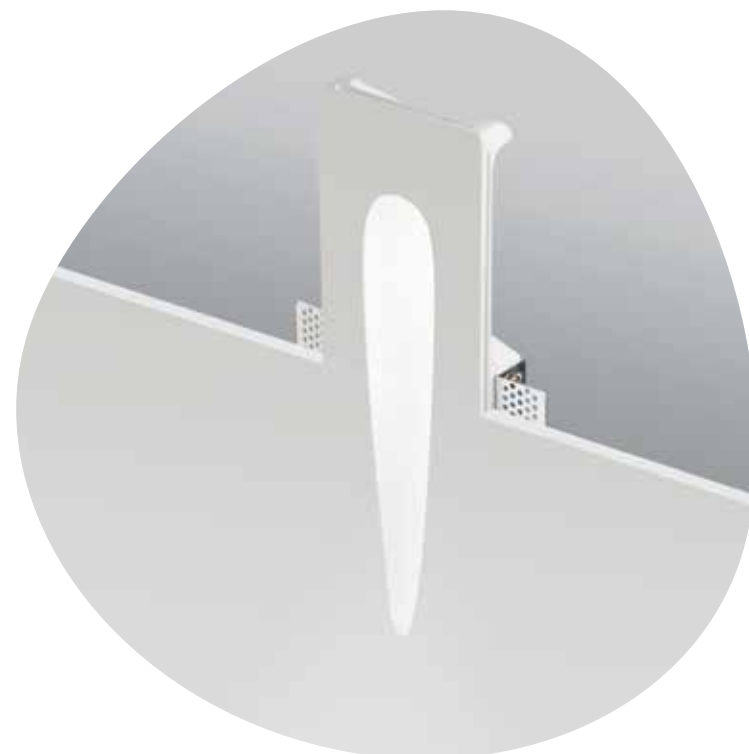

→ overview

faretto spotlight

32
10 15

FT.LIMBO/B.CO

power: 1W LED
voltage: 220-230V
light temperature: 3000K
nominal lumens: 100LM
actual lumens: 90LM