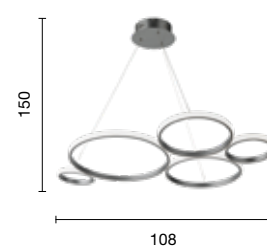

SO.POIS/SILVER
SO.POIS/ORO

power: 60W
voltage: 220-230V
light temperature: 3000K; 4000K
nominal lumens: 5980LM
actual lumens: 3296LM
dimmer:

plafoniera
ceiling light