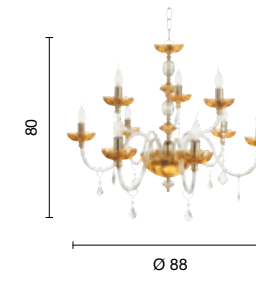

→
overview

lampadario
chandelier

LP.PATRICIA/9A
power: 9 x E14
voltage: 220-230V