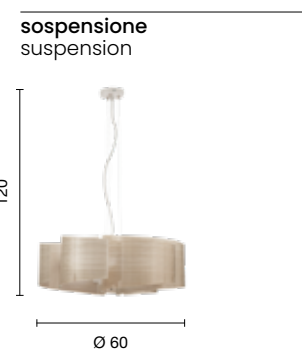

2090

Sospensione composta da sei lastre curve in vetro serigrafato con montatura in metallo cromato e cavi regolabili. Tre varianti disponibili: Bianco, Tortora, Bicolore.
Six curved glass plate with metal chrome frame and adjustable wires.
Three colours available: White, Dove grey, Two-coloured.

collection **vetro curvo curved glass**

→
overview

- SO.2090/6FB
- SO.2090/6
- SO.2090/6FT

power: 6 x E27
voltage: 220-230V