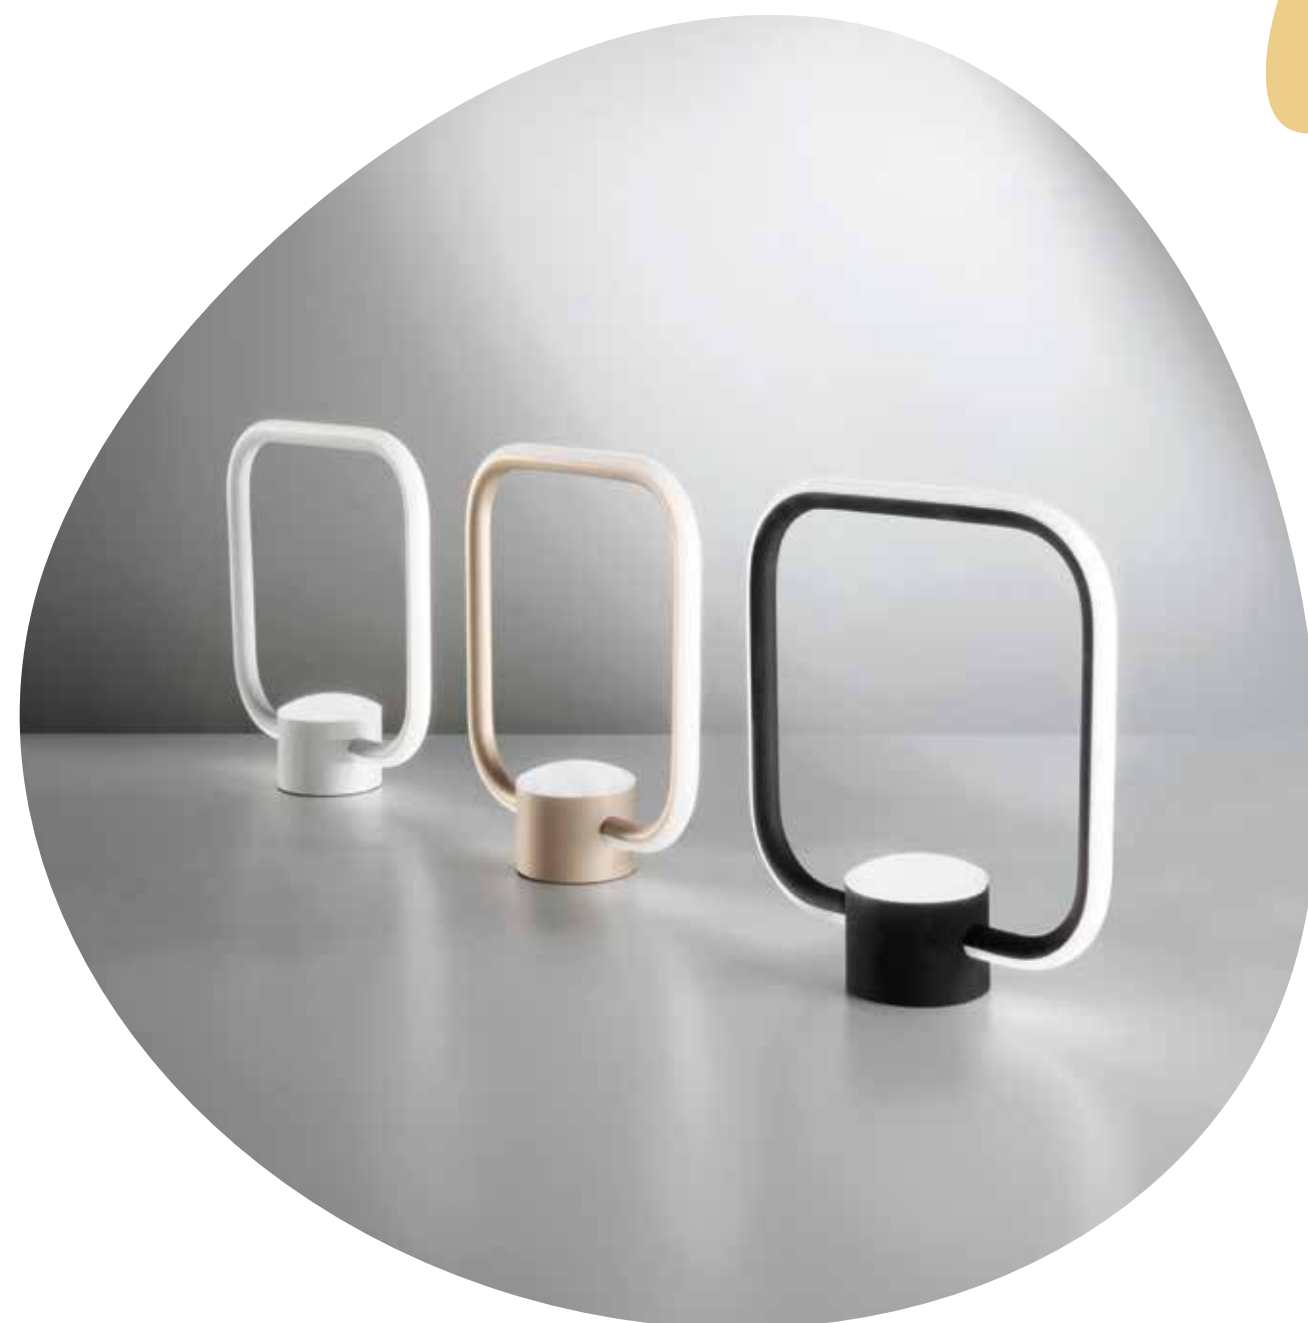

Collezione LED dimmerabile in metallo e diffusori polimerici.
Cavi regolabili in lunghezza. Versione bianca con sistema CCT e controllo remoto.
Dimmable LED collection in metal and polymer diffuser. Cables adjustable.
White version with CCT system and remote control.

→ overview

- SO.ALFA/GR-B.CO
- SO.ALFA/GR-NERO
- SO.ALFA/GR-ORO

- SO.ALFA/PC-B.CO
- SO.ALFA/PC-NERO
- SO.ALFA/PC-ORO

- LT.ALFA/B.CO
- LT.ALFA/NERO
- LT.ALFA/ORO

- PT.ALFA/B.CO
- PT.ALFA/NERO
- PT.ALFA/ORO

power: 35W
voltage: 220-230V
light temperature: 3000K
BIANCO CCT SYSTEM
3000K-40000K
nominal lumens: 3500LM
actual lumens: 2000LM
dimmer:

28W
220-230V
3000K
BIANCO CCT SYSTEM
3000K-40000K
2800LM
1300LM
dimmer:

18W
220-230V
3000K
BIANCO CCT SYSTEM
3000K-40000K
1800LM
900LM
TOUCH

35W
220-230V
3000K
BIANCO CCT SYSTEM
3000K-40000K
3500LM
2000LM
dimmer: