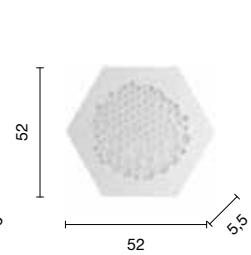

plafoniera ceiling light

PL.ALVEARE/MD