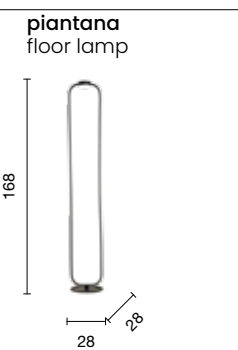

Collezione LED dimmerabile in metallo e diffusori polimerici.
Cavi regolabili in lunghezza. Versione bianca con sistema CCT e controllo remoto.
Dimmable LED collection in metal and polymer diffuser. Cables adjustable.
White version with CCT system and remote control.

→ overview

- SO.ALFA/GR-B.CO
- SO.ALFA/GR-NERO
- SO.ALFA/GR-ORO

- SO.ALFA/PC-B.CO
- SO.ALFA/PC-NERO
- SO.ALFA/PC-ORO

- LT.ALFA/B.CO
- LT.ALFA/NERO
- LT.ALFA/ORO

- PT.ALFA/B.CO
- PT.ALFA/NERO
- PT.ALFA/ORO

power: 35W
voltage: 220-230V
light temperature: 3000K
BIANCO CCT SYSTEM
3000K-40000K
nominal lumens: 3500LM
actual lumens: 2000LM
dimmer:

28W
220-230V
3000K
BIANCO CCT SYSTEM
3000K-40000K
2800LM
1300LM
dimmer:

18W
220-230V
3000K
BIANCO CCT SYSTEM
3000K-40000K
1800LM
900LM
TOUCH

35W
220-230V
3000K
BIANCO CCT SYSTEM
3000K-40000K
3500LM
2000LM
dimmer: