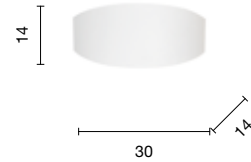

→
overview

applique
wall lamp

applique
wall lamp

AP.DRIA/MD-BC
AP.DRIA/MD-TOR

AP.DRIA/PC-BC
AP.DRIA/PC-TOR

power: 12W
voltage: 220-230V
light temperature: 3000K
nominal lumens: 1200LM
actual lumens: 580LM
dimmer: N/A

10W
220-230V
3000K
1000LM
480LM
N/A