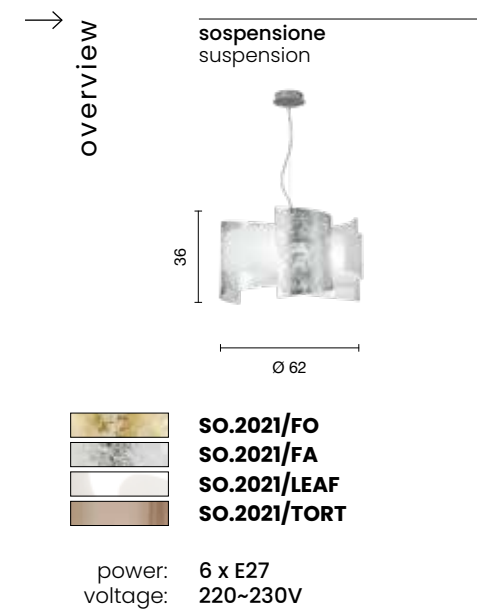

Sospensione in vetro curvo e struttura in metallo.
Disponibile in diverse finiture. Cavetti regolabili in lunghezza.
Curved glass suspension and metal structure.
Available in different finishes. Length adjustable cables.