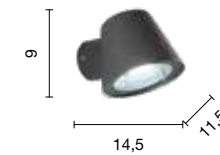

→
overview

applique
wall lamp