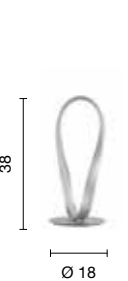

LT.SPARK

power: 12W
voltage: 220-230V
light temperature: 3000K
nominal lumens: 1200LM
actual lumens: 676LM
TOUCH