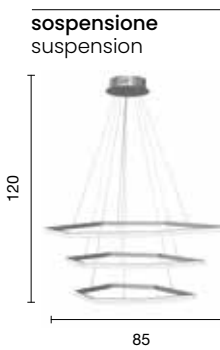

Stardust

Collezione LED in metallo verniciato. Cavetti regolabili in lunghezza.
Disponibile in due colori.
LED collection in painted metal. Length adjustable cables.
Available in two colours.

→
overview

- **SO.STARDUST/3-SILVER**
- **SO.STARDUST/3-ORO**
- **SO.STARDUST/2-SILVER**
- **SO.STARDUST/2-ORO**

power:	65W	50W
voltage:	220-230V	220-230V
light temperature:	3000K; 4000k	3000K; 4000k
nominal lumens:	5400LM	4800LM
actual lumens:	3488LM	2158LM
dimmer: