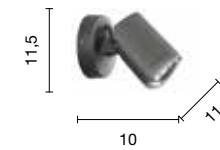

→
overview

spot
spot