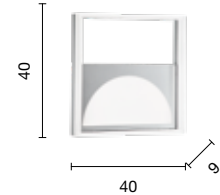

applique wall lamp