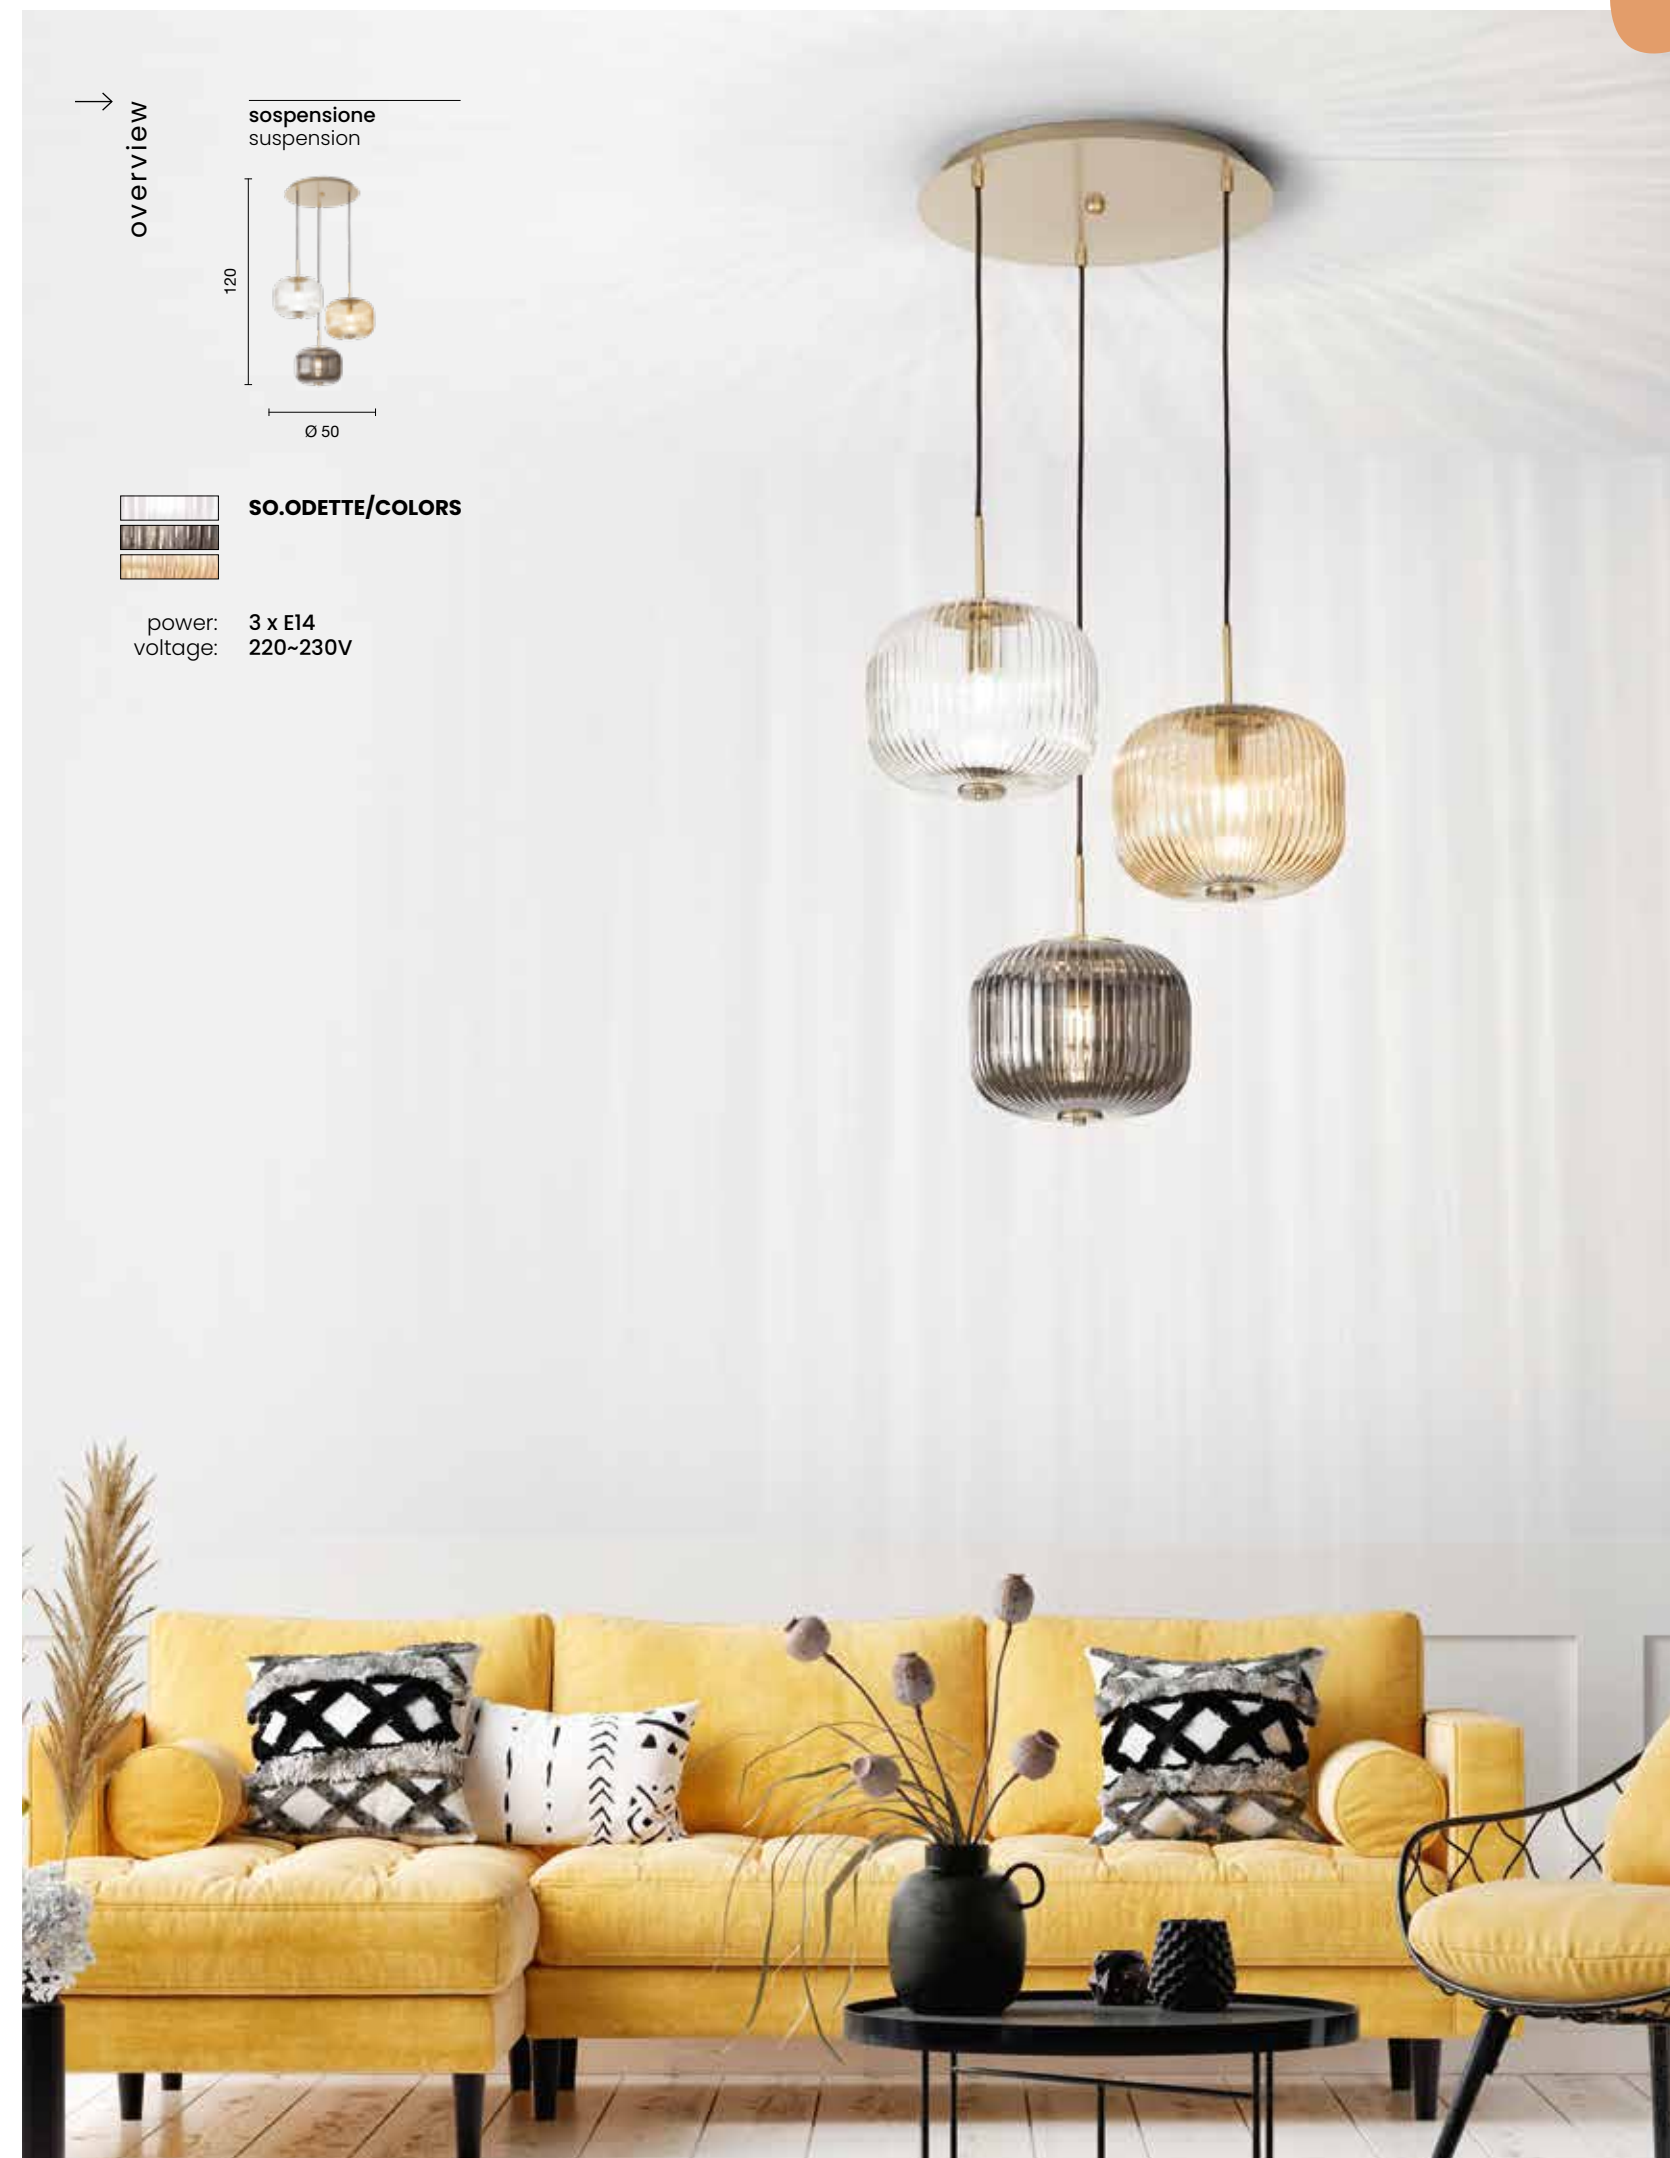

- SO.ODETTE/COLORS

power: 3 x E14
voltage: 220-230V