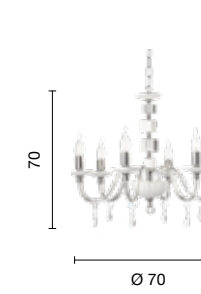

lampadario
chandelier

LP.LIVIA/6BL
LP.LIVIA/6-TOR
LP.LIVIA/6-FUME
LP.LIVIA/6-OTT

power: 6 x E14
voltage: 220-230V