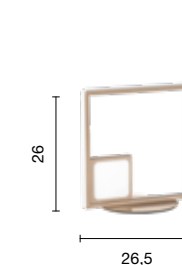

lume da tavolo
table lamp

LT.DOWEL/SILVER
LT.DOWEL/ORO

power: 20W + 5W
voltage: 220-230V
light temperature: 3000K
nominal lumens: 2500LM
actual lumens: 1200LM
dimmer: TOUCH

piantana
floor lamp

PT.DOWEL/SILVER
PT.DOWEL/ORO