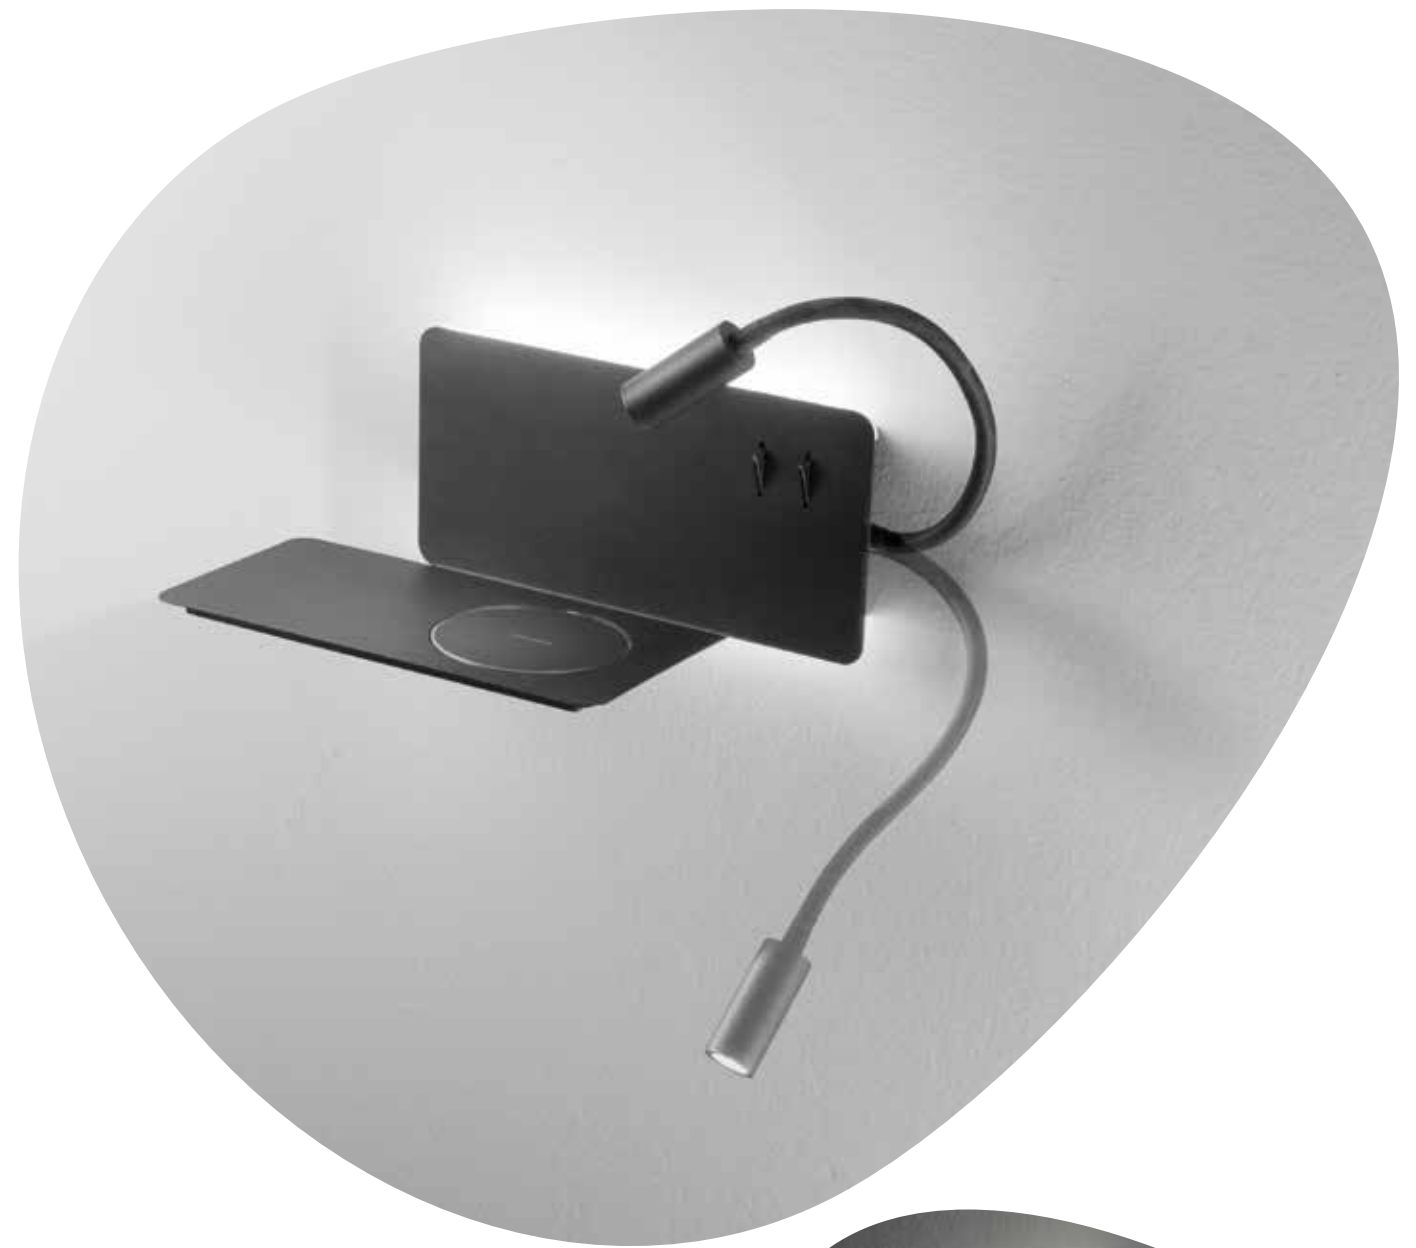

AP.SHADOW/BIANCO
AP.SHADOW/NERO

power: 1 x E27 + 3W LED
voltage: 220-230V

Flat

Applique in metallo con retroilluminazione LED e spot LED orientabile.
 Caricatore wireless e USB per cellulare.
 Metal wall lamp with LED backlight and adjustable LED spot.
 Wireless and USB charger for mobile phone.