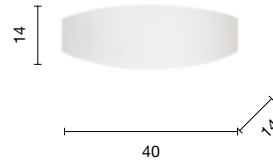

→
overview

applique
wall lamp

applique
wall lamp

AP.DRIA/MD-BC
AP.DRIA/MD-TOR

AP.DRIA/PC-BC
AP.DRIA/PC-TOR

power: 12W
voltage: 220-230V
light temperature: 3000K
nominal lumens: 1200LM
actual lumens: 580LM
dimmer: N/A

10W
220-230V
3000K
1000LM
480LM
N/A