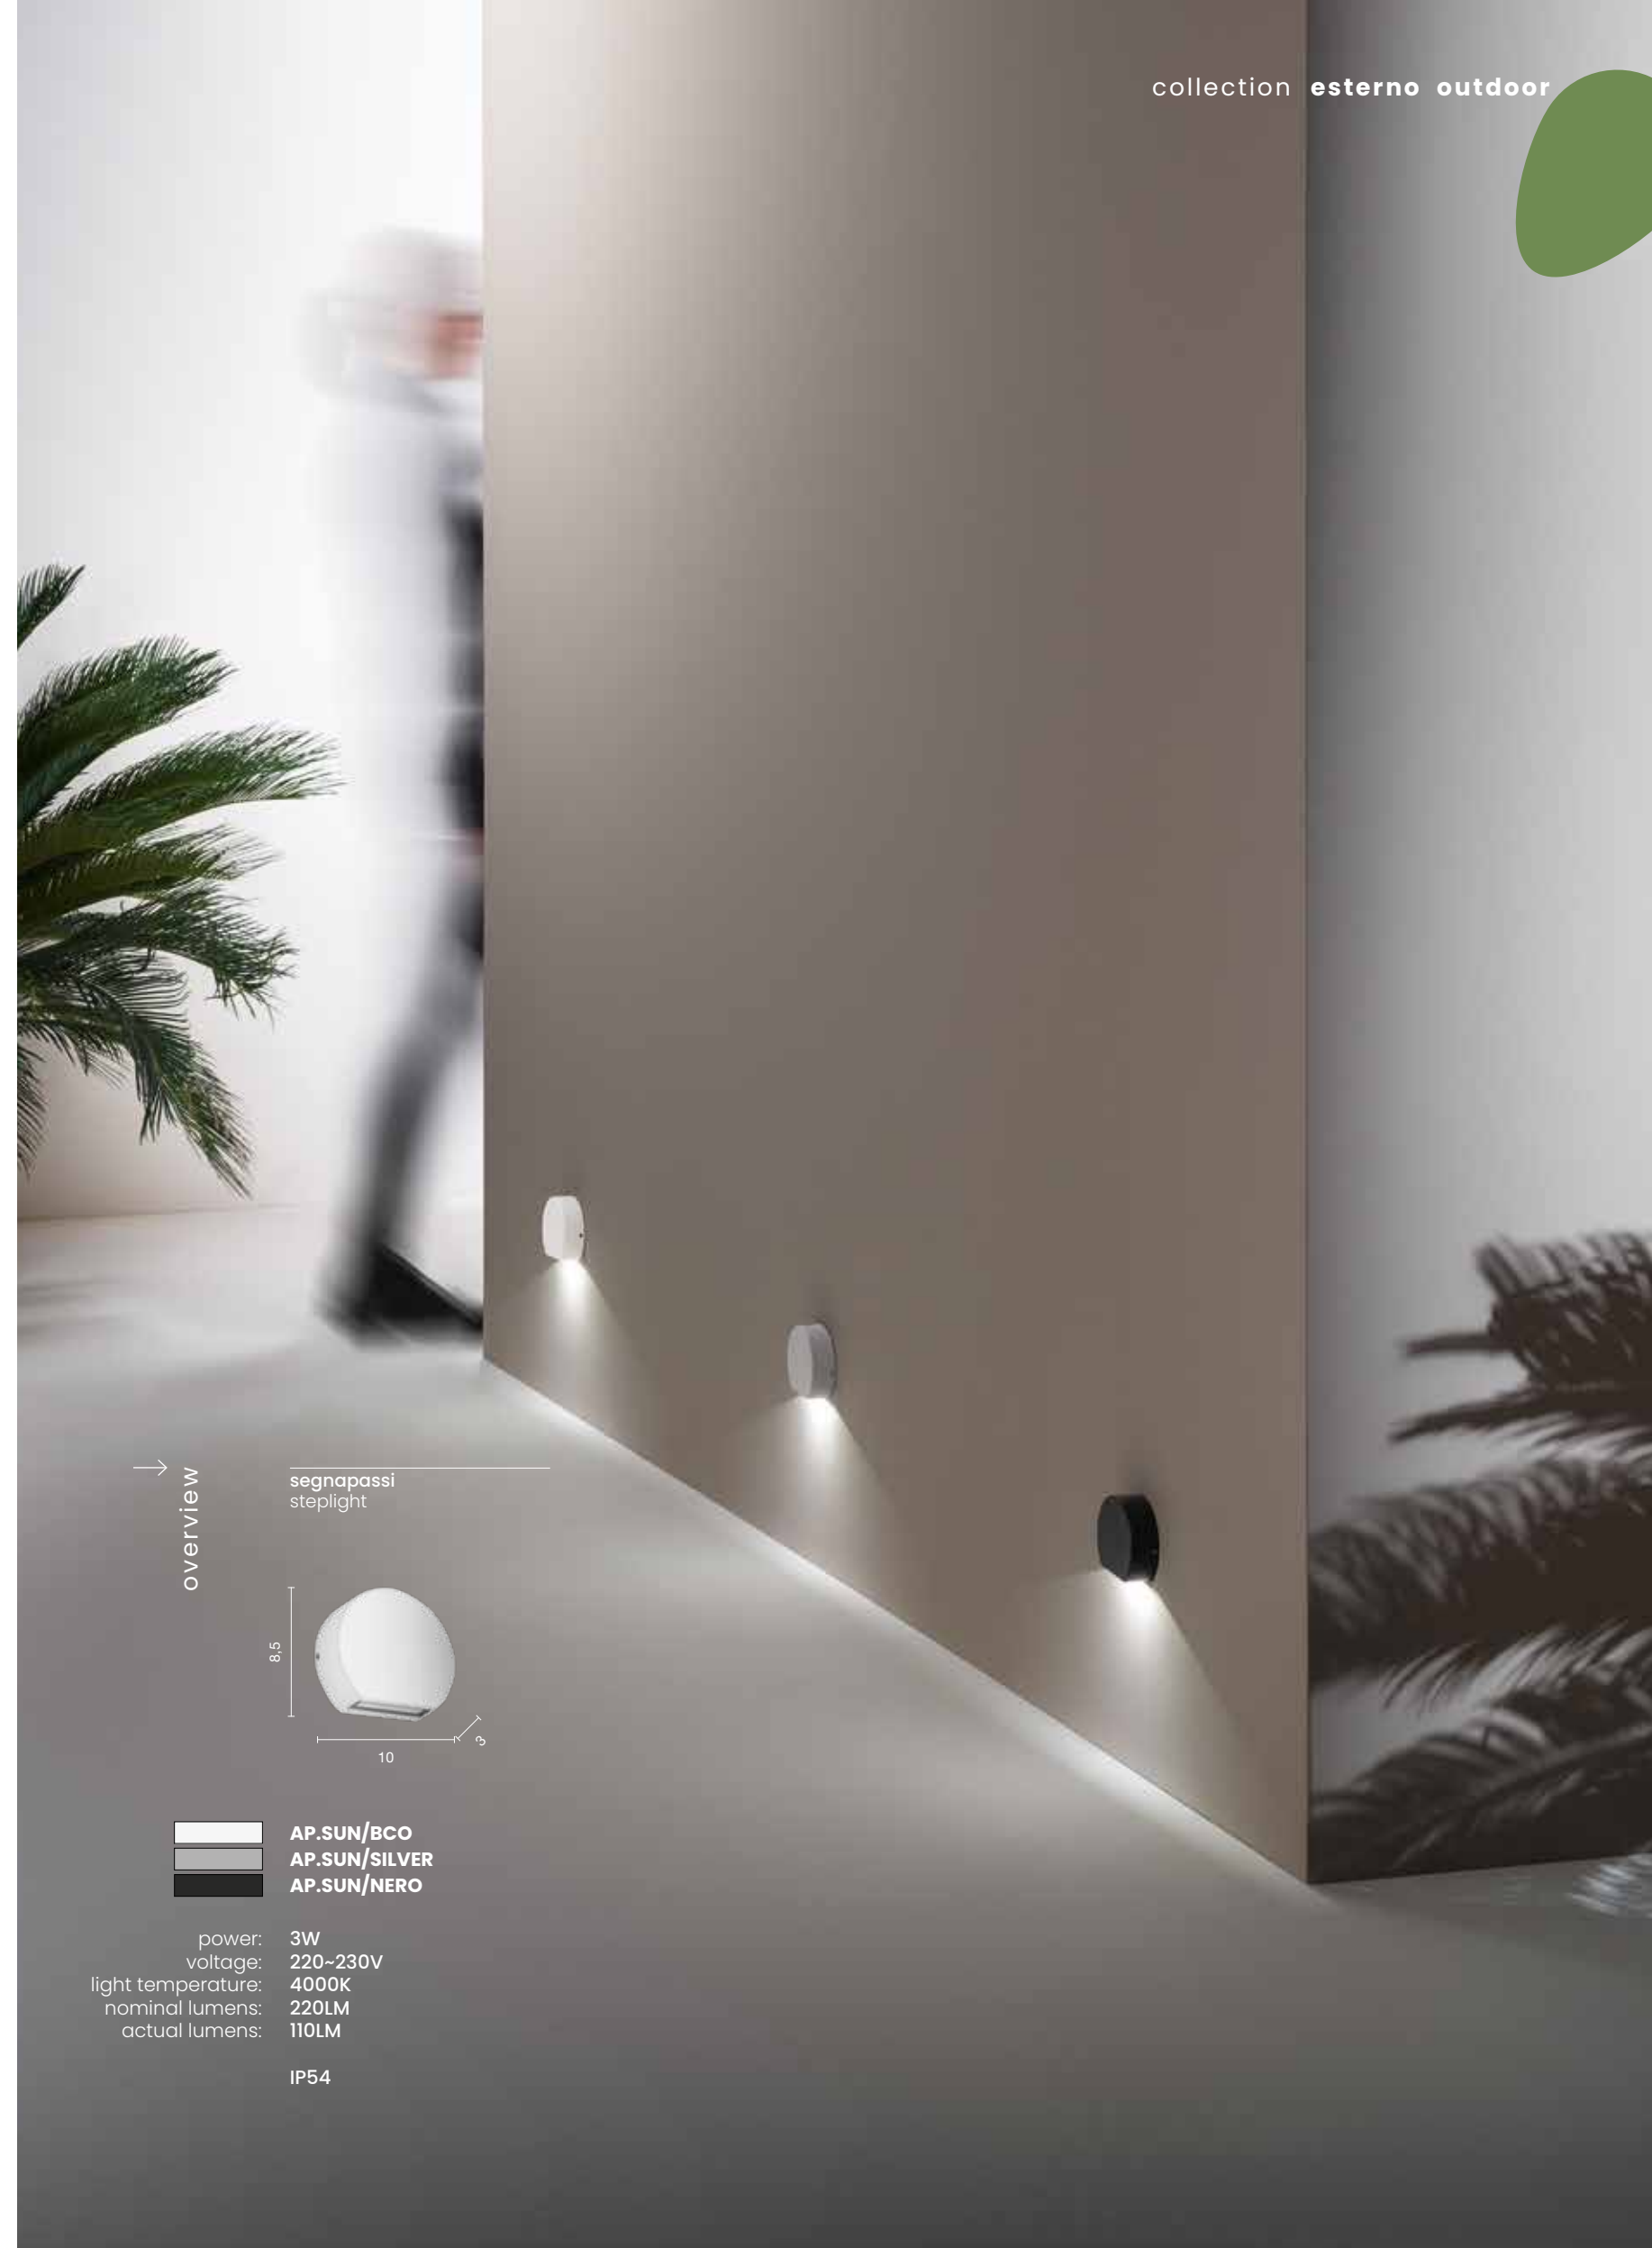

Sun

Applique LED per esterno in alluminio con diffusore in vetro.
Disponibile in diversi colori.
Outdoor LED wall lamp in aluminum with glass diffuser.
Available in different colours.

→
overview

segnapassi
steplight

AP.SUN/BCO
 AP.SUN/SILVER
 AP.SUN/NERO

power: 3W
voltage: 220-230V
light temperature: 4000K
nominal lumens: 220LM
actual lumens: 110LM

IP54