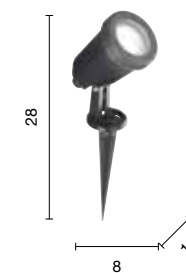

SPOT.GOA

power: 1 x GU10
voltage: 220-230V

IP65