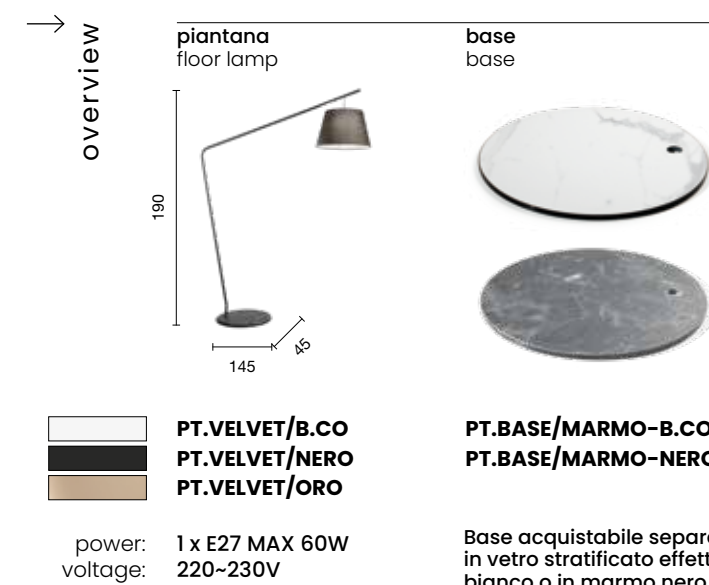

Velvet

Piantana con struttura in metallo e paralume in PVC rivestito in tessuto.
Personalizzabile con cover per base effetto marmo, da acquistare separatamente.
Floor lamp with metal structure and PVC lampshade covered in fabric.
Customizable with base cover marble effect, to be purchase separately.