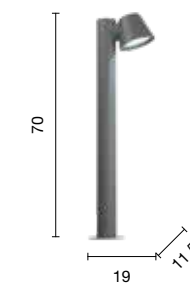

AP.MALTA/B.CO
AP.MALTA/ANTR

power: 1 x GU10 MAX 35W
voltage: 220-230V

IP44

paletto
bollard