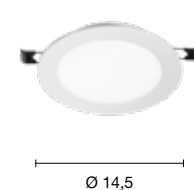

Hip hop

Faretto LED da incasso in materiale polimerico.
Disponibile 3000K e 4000K.
Recessed LED spotlight in polymeric material.
Available 3000K and 4000K.

→
overview

faretto
spotlight

faretto
spotlight

FT.HIPHOP/22-3000
FT.HIPHOP/22-4000