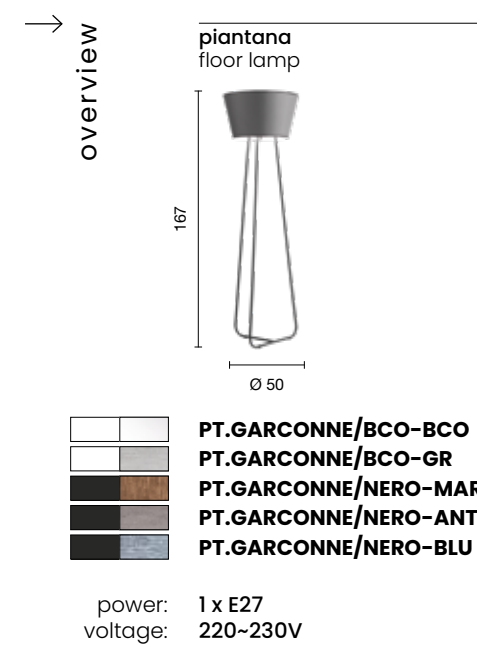

Garçonne

Piantana in metallo verniciato a polvere con paralume in PVC rivestito in tessuto. Disponibile in diversi colori.
Floor lamp in powder-coated metal with PVC shade covered in fabric. Available in different colours.