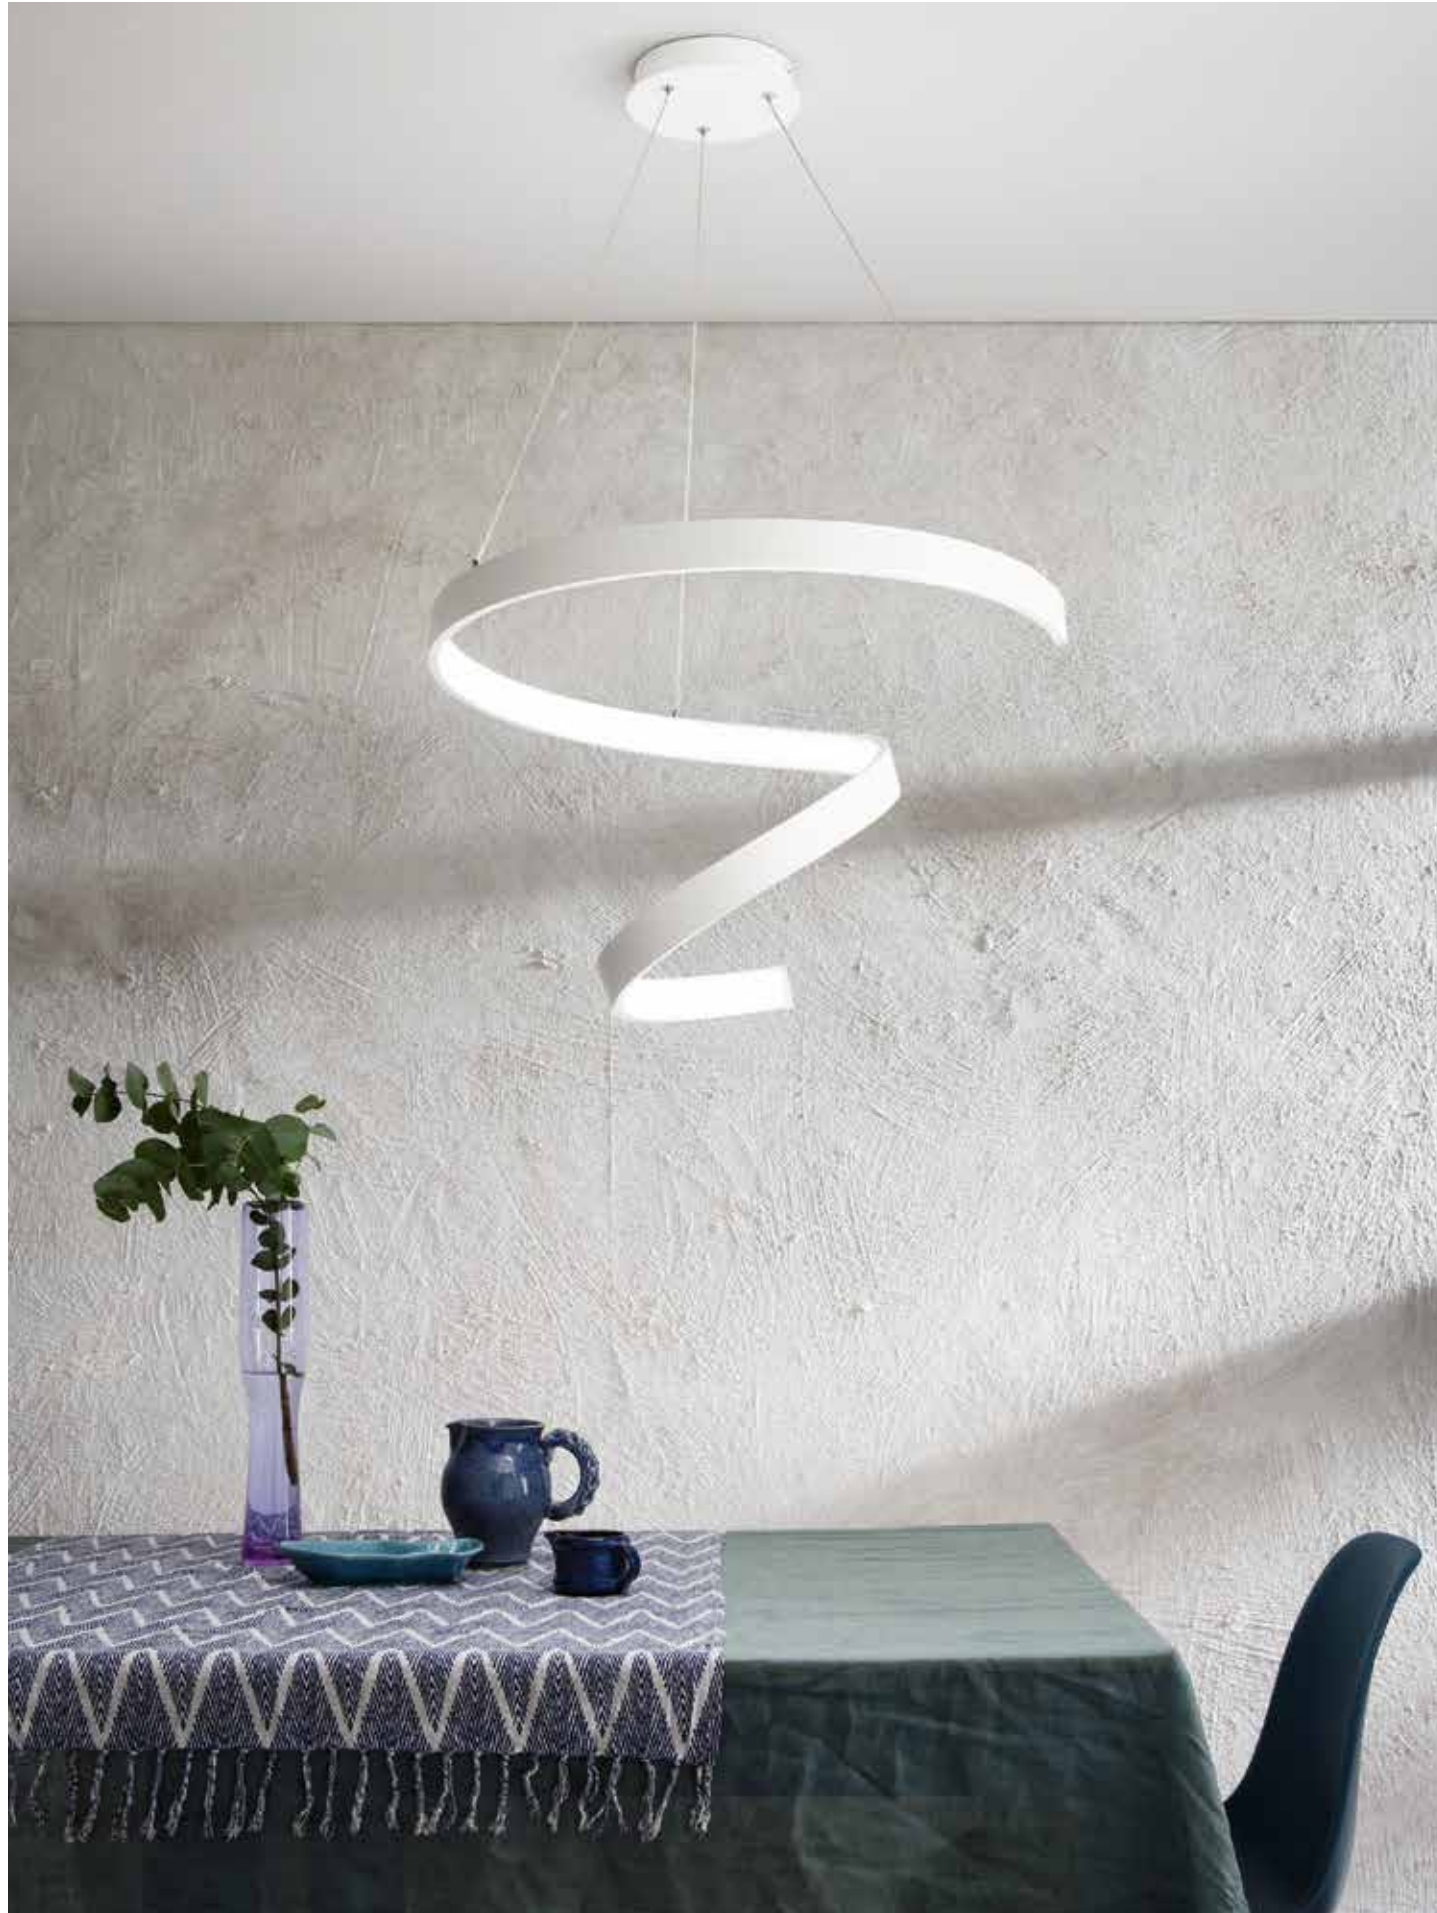

piantana
floor lamp

PT.GOLDEN/ORO

power: 45W
voltage: 220-230V
light temperature: 3000K
nominal lumens: 4250LM
actual lumens: 2085LM
dimmer:

Nastro

Collezione LED in metallo verniciato bianco opaco.
 Cavetti regolabili in lunghezza.
 LED collection in metal painted matt white. Length adjustable cables.