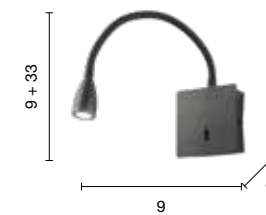

Fall

Applique in metallo con LED direzionale da 3W.
Metal wall lamp with 3W directional LED.

→ overview

applique
wall lamp

LT.MADAME/BIANCO
LT.MADAME/NERO

power: 1 x E14
voltage: 220-230V

→ overview

applique
wall lamp