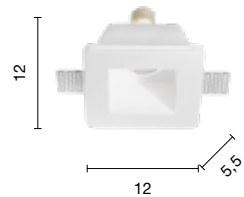

Jazz

Faretto da incasso in gesso verniciabile.
Recessed spotlight in paintable plaster.

→
overview

faretto
spotlight

faretto
spotlight

FT.RUMBA/GR-B.CO

FT.RUMBA/PC-B.CO

power: 1 x GU10
voltage: 220-230V