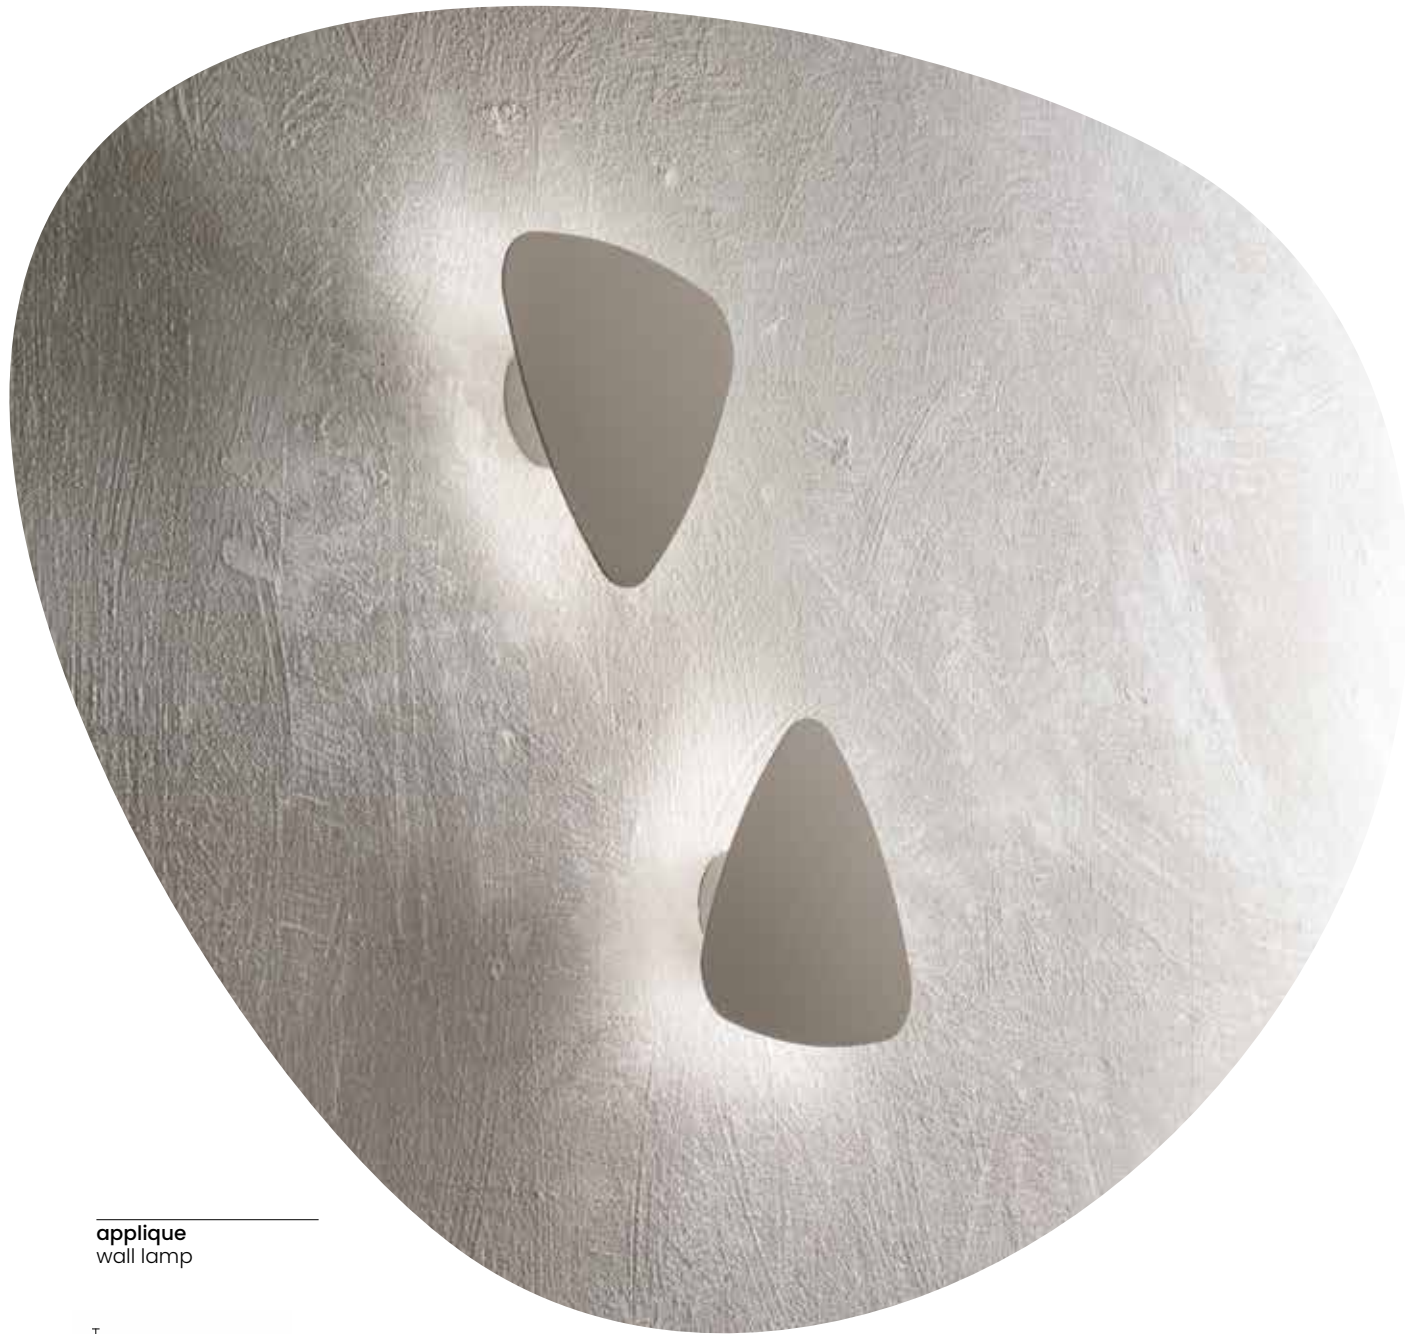

collection

Appliques

Wall lamps

James

Applique a LED in metallo verniciato. Disponibile in diversi colori.
LED wall lamp in painted metal. Available in different colours.

Geo

Applique in metallo, luce indiretta, fonte luminosa a LED.
 Colori disponibili: Bianco opaco, Tortora opaco.
 Metal wall lamp, indirect light, LED light source.
 Available colours: Matt white, Matt dove grey.