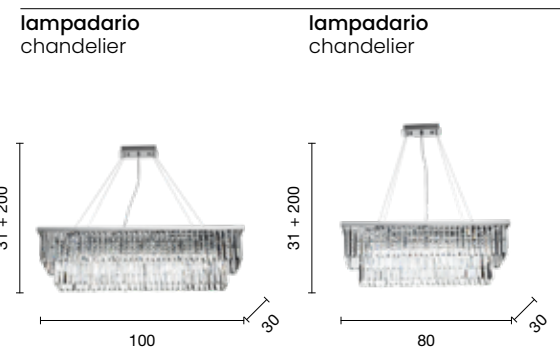

→
overview

SO.DAIQUIRI/GR

power: 8 x E14
voltage: 220-230V

SO.DAIQUIRI/PC

6 x E14
220-230V