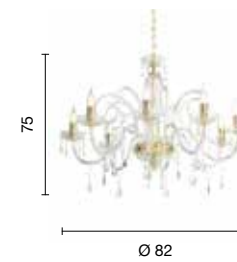

→
overview

lampadario
chandelier

LP.MT/8L6PAST

power: 8 x E14
voltage: 220-230V