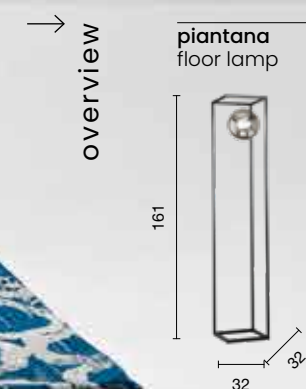

Ginger

Piantana in metallo verniciato a polvere con diffusore in vetro soffiato.
Powder coated metal floor lamp with blow glass diffuser.

■ PT.GINGER/NERO
■ PT.GINGER/ORO

power: 1 x E27 MAX 60W
voltage: 220-230V