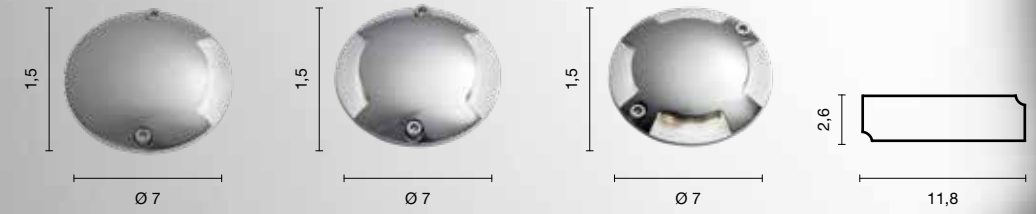

segnapasso step light   segnapasso step light   segnapasso step light   driver driver