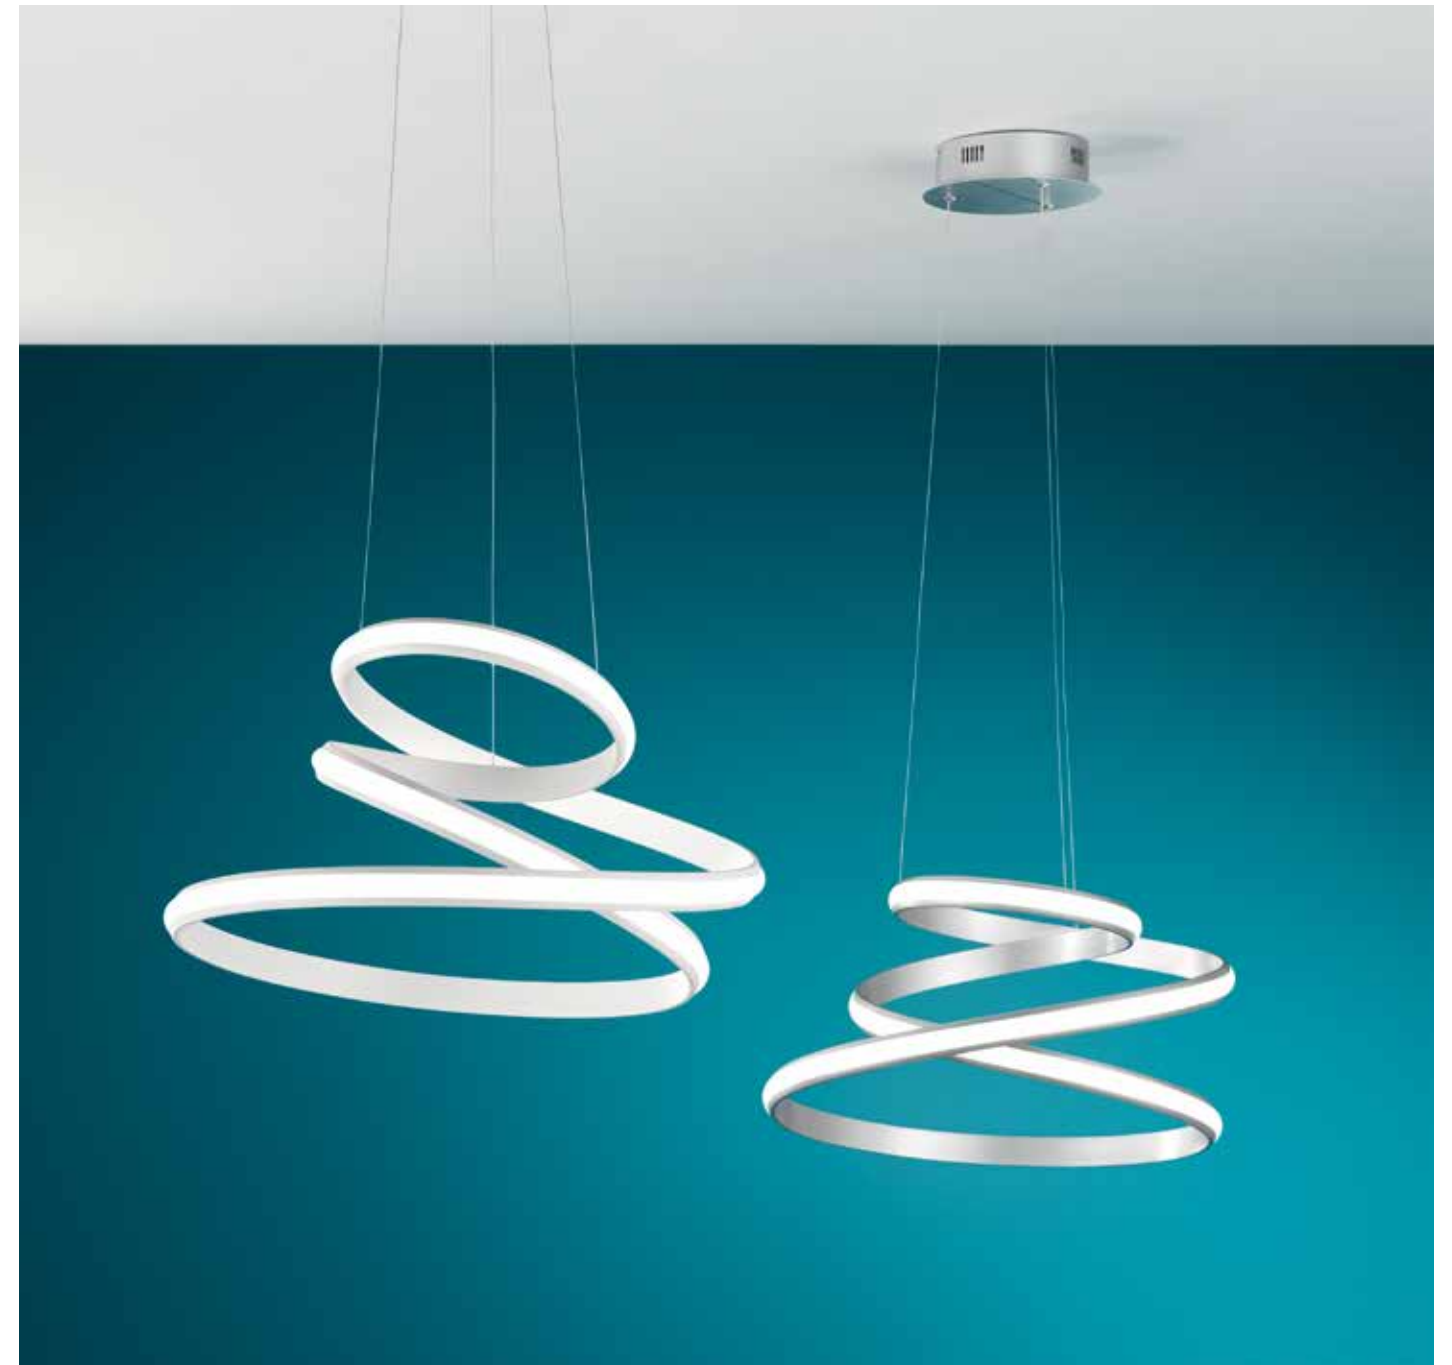

collection led

→ overview

| | sospensione suspension | plafoniera ceiling light | plafoniera ceiling light | applique wall lamp |
|--------------------|---|---|---|---|
| | | | | |
| | 120 220 | 85 65 | 65 51 | 35 28 |
| | SO.SNAKE/SILVER SO.SNAKE/ORO | PL.SNAKE.80/SILVER PL.SNAKE.80/ORO | PL.SNAKE.65/SILVER PL.SNAKE.65/ORO | AP.SNAKE/SILVER AP.SNAKE/ORO |
| power: | 40W | 35W | 26W | 12W |
| voltage: | 220-230V | 220-230V | 220-230V | 220-230V |
| light temperature: | 3000K | 3000K | 3000K | 3000K |
| nominal lumens: | 4000LM | 3500LM | 2600LM | 1200LM |
| actual lumens: | 2150LM | 1780LM | 1380LM | 720LM |
| dimmer: | | | | N/A |

Vuelta

Collezione LED in metallo verniciato. Cavetti regolabili in lunghezza.
Disponibile in due colori.
LED collection in painted metal. Length adjustable cables.
Available in two colours.

→
overview

sospensione
suspension