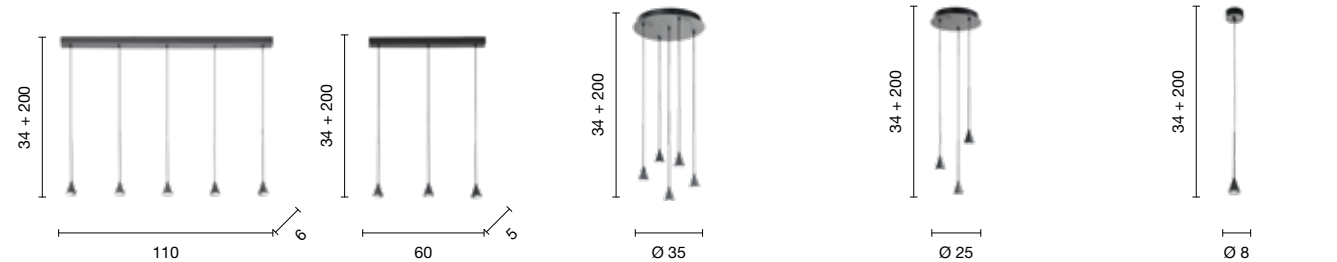

SO.LEX/RETT-5B.CO   **SO.LEX/RETT-3B.CO**   **SO.LEX/5-B.CO**   **SO.LEX/3-B.CO**   **SO.LEX/B.CO**
SO.LEX/RETT-5.NERO   **SO.LEX/RETT-3.NERO**   **SO.LEX/5.NERO**   **SO.LEX/3.NERO**   **SO.LEX/NERO**

power:	5 x 5W LED	3 x 5W LED	5 x 5W LED	3 x 5W LED	6W LED
voltage:	220-230V	220-230V	220-230V	220-230V	220-230V
light temperature:	3000K	3000K	3000K	3000K	3000K
nominal lumens:	2500LM	1500LM	2500LM	1500LM	600LM
actual lumens:	1320LM	1000LM	1320LM	1000LM	300LM
dimmer: