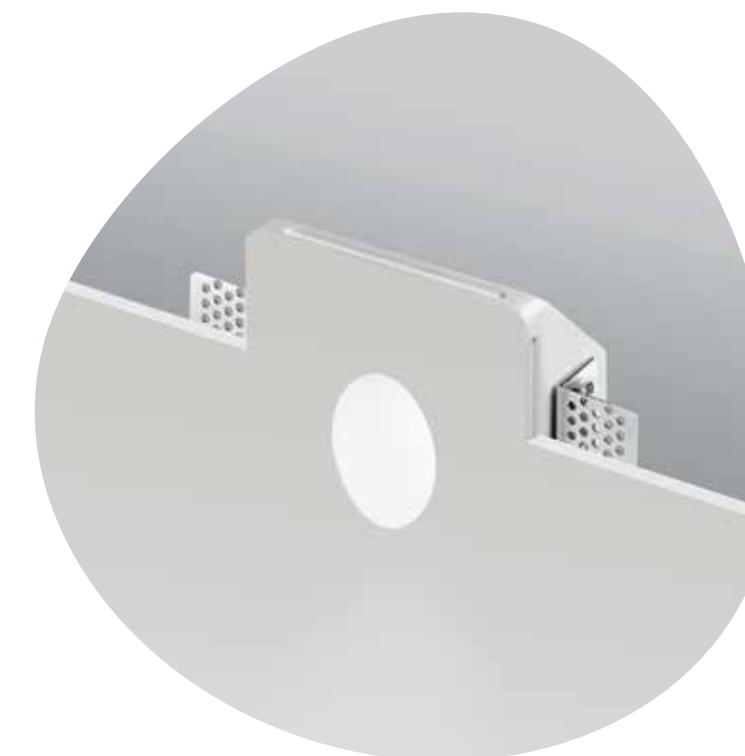

→ overview

faretto spotlight

10
10
4,5

FT.VALZER/B.CO

power: 1W LED
voltage: 220-230V
light temperature: 3000K
nominal lumens: 100LM
actual lumens: 90LM