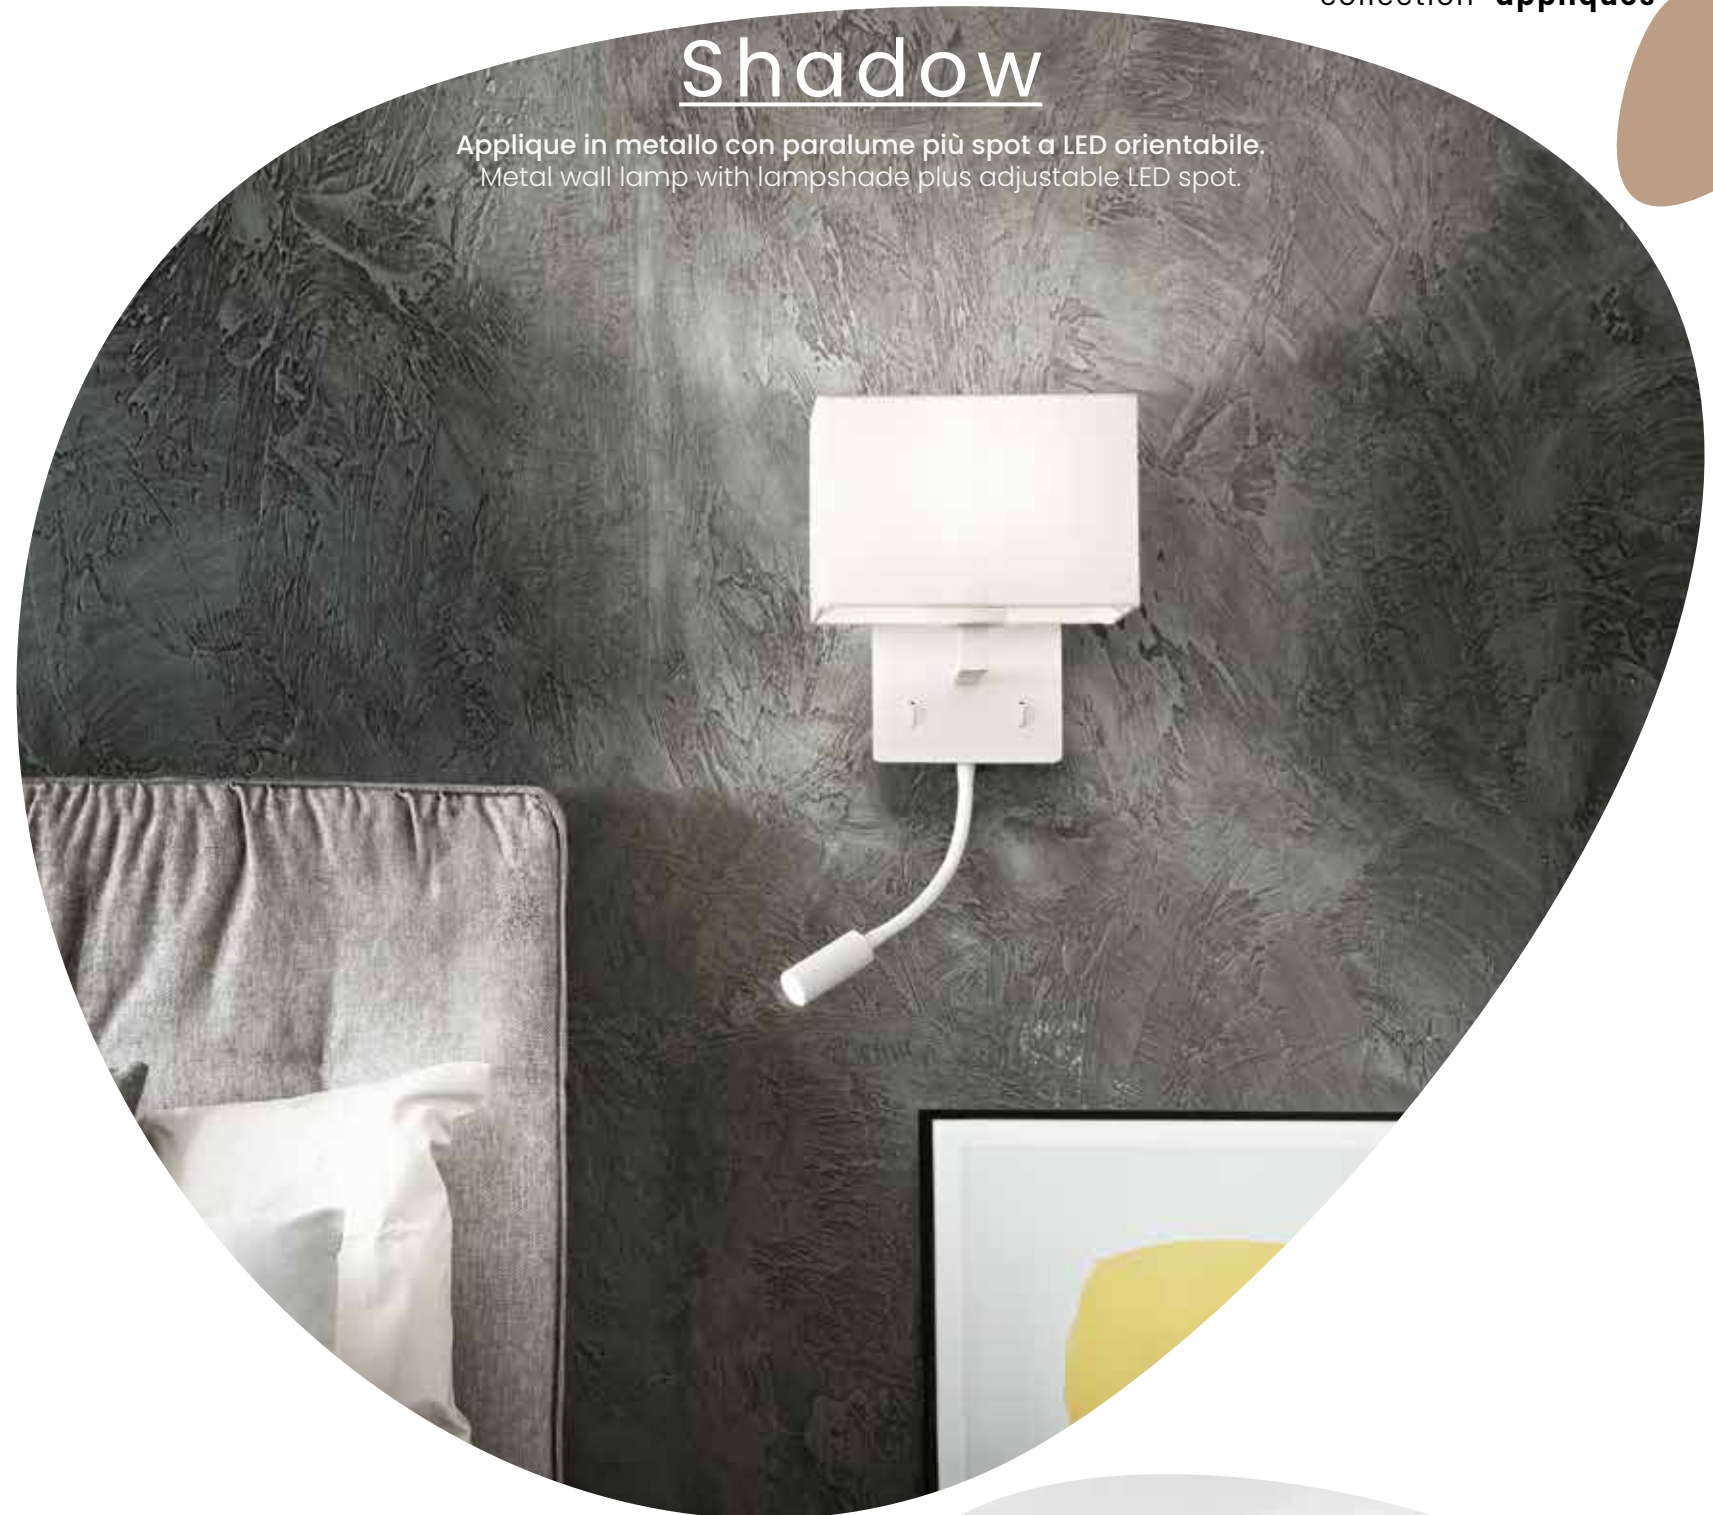

10W
 220-230V
 3000K
 1000LM
 480LM
 N/A

Stan

Applique in metallo con retroilluminazione LED e spot LED orientabile. Caricatore USB.
Metal wall lamp with LED backlight and adjustable LED spot. USB charger.

AP.SHADOW/BIANCO
AP.SHADOW/NERO

power: 1 x E27 + 3W LED
voltage: 220-230V

Flat

Applique in metallo con retroilluminazione LED e spot LED orientabile.
 Caricatore wireless e USB per cellulare.
 Metal wall lamp with LED backlight and adjustable LED spot.
 Wireless and USB charger for mobile phone.