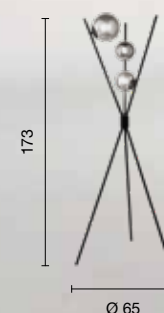

piantana
floor lamp

PT.COROLLA/B.CO
PT.COROLLA/NERO
PT.COROLLA/ORO

power: 3 x E14
voltage: 220-230V

Shirley

Piantana in metallo verniciato a polvere con diffusore in vetro soffiato.
Powder coated metal floor lamp with blow glass diffuser.