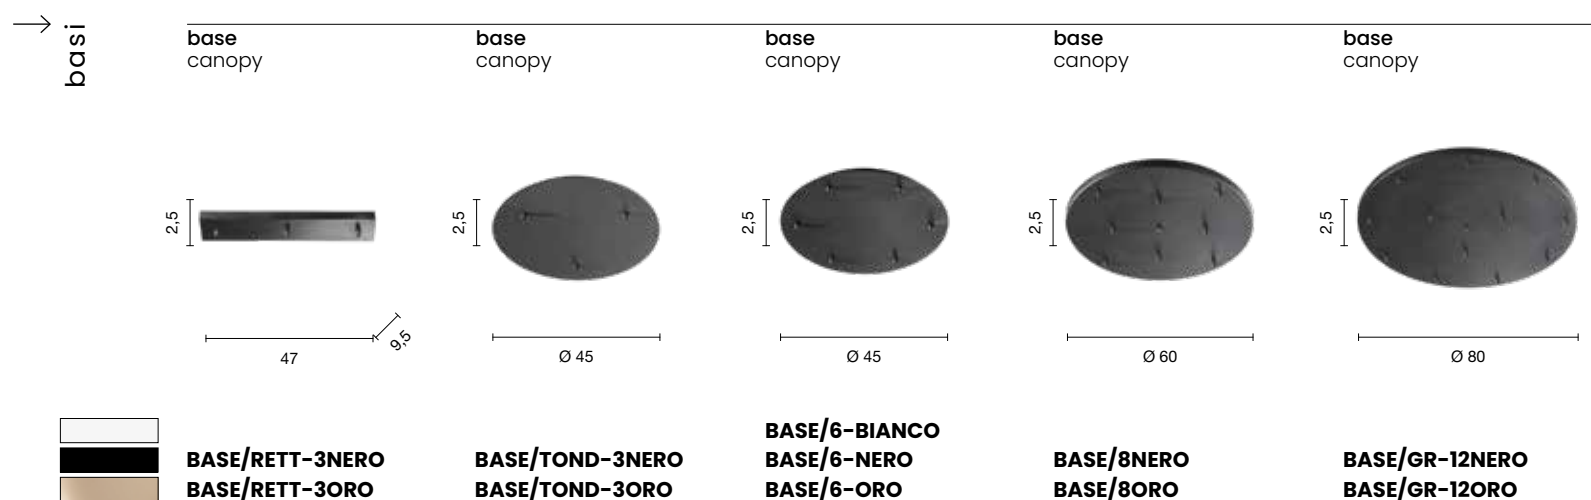

- SO.ODETTE/CLEAR
- SO.ODETTE/FUME
- SO.ODETTE/AMBRA

power: 1 x E14
voltage: 220-230V