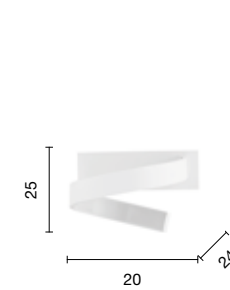

applique
wall lamp