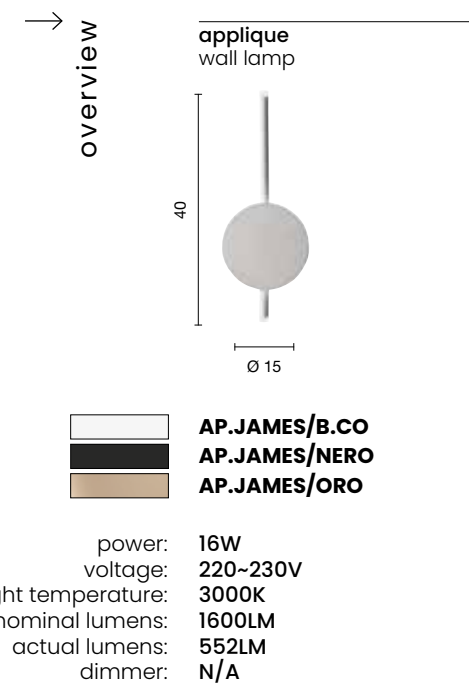

collection

Appliques

Wall lamps

James

Applique a LED in metallo verniciato. Disponibile in diversi colori.
LED wall lamp in painted metal. Available in different colours.

Geo

Applique in metallo, luce indiretta, fonte luminosa a LED.
 Colori disponibili: Bianco opaco, Tortora opaco.
 Metal wall lamp, indirect light, LED light source.
 Available colours: Matt white, Matt dove grey.