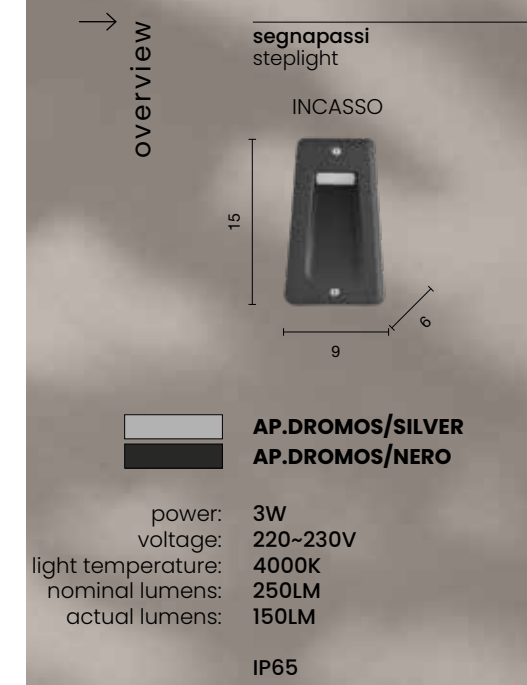

Dromos

Applique LED per esterni in alluminio con diffusore in policarbonato.
Disponibile in diversi colori.
Aluminum outdoor LED wall lamp with polycarbonate diffuser.
Available in different colours.