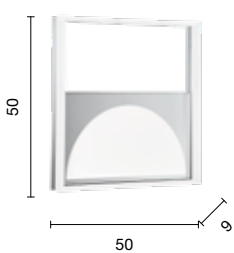

→ overview

plafoniera ceiling light

plafoniera ceiling light