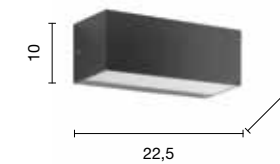

AP.FALCO/BCO
 AP.FALCO/SILVER
 AP.FALCO/NERO

power: 12W
voltage: 220-230V
light temperature: 4000K
nominal lumens: 1100LM
actual lumens: 780LM

IP65