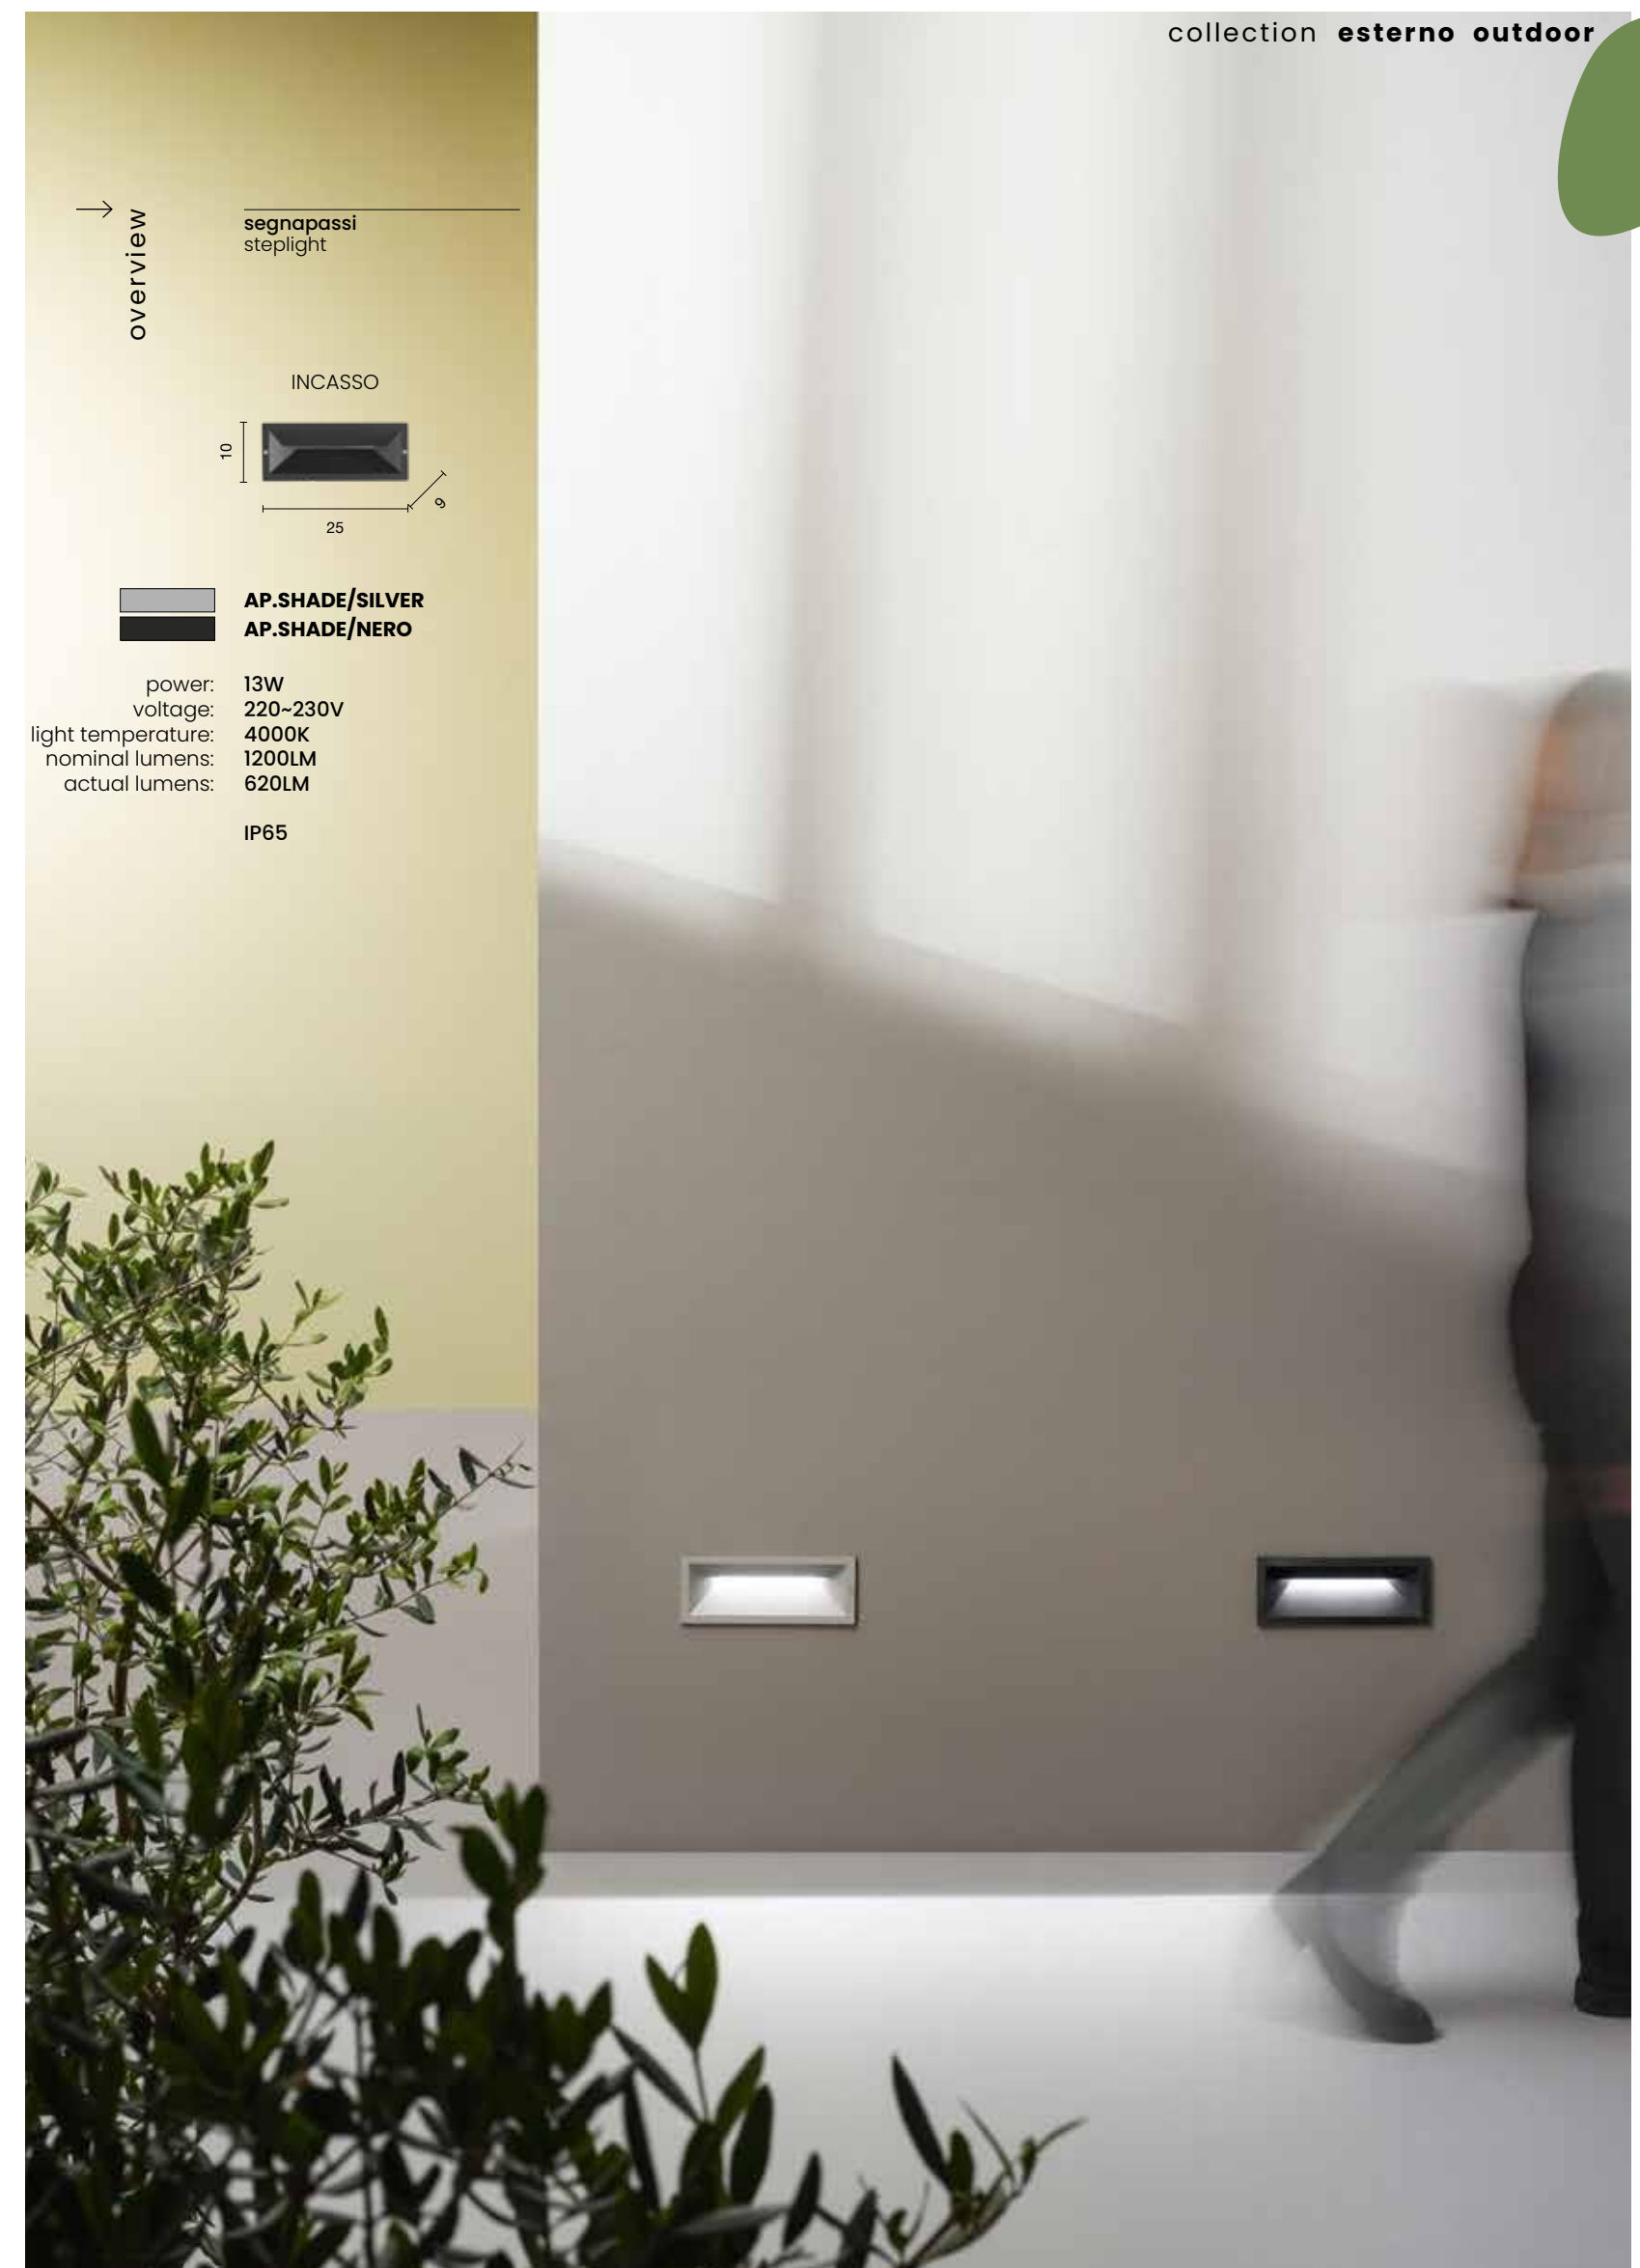

Dromos

Applique LED per esterni in alluminio con diffusore in policarbonato.
Disponibile in diversi colori.
Aluminum outdoor LED wall lamp with polycarbonate diffuser.
Available in different colours.

Sun