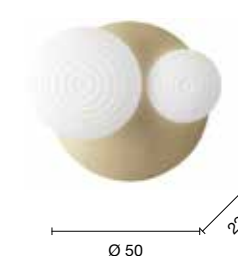

PL.TONDO/2-ORO
PL.TONDO/2-FUME

power: 1 x E14 + 1 x E27
voltage: 220-230V

plafoniera
ceiling light