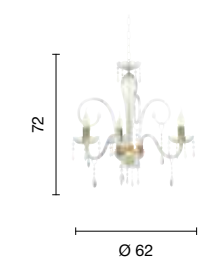

lampadario
chandelier

LP.MT/3L6PAST

3 x E14
220-230V