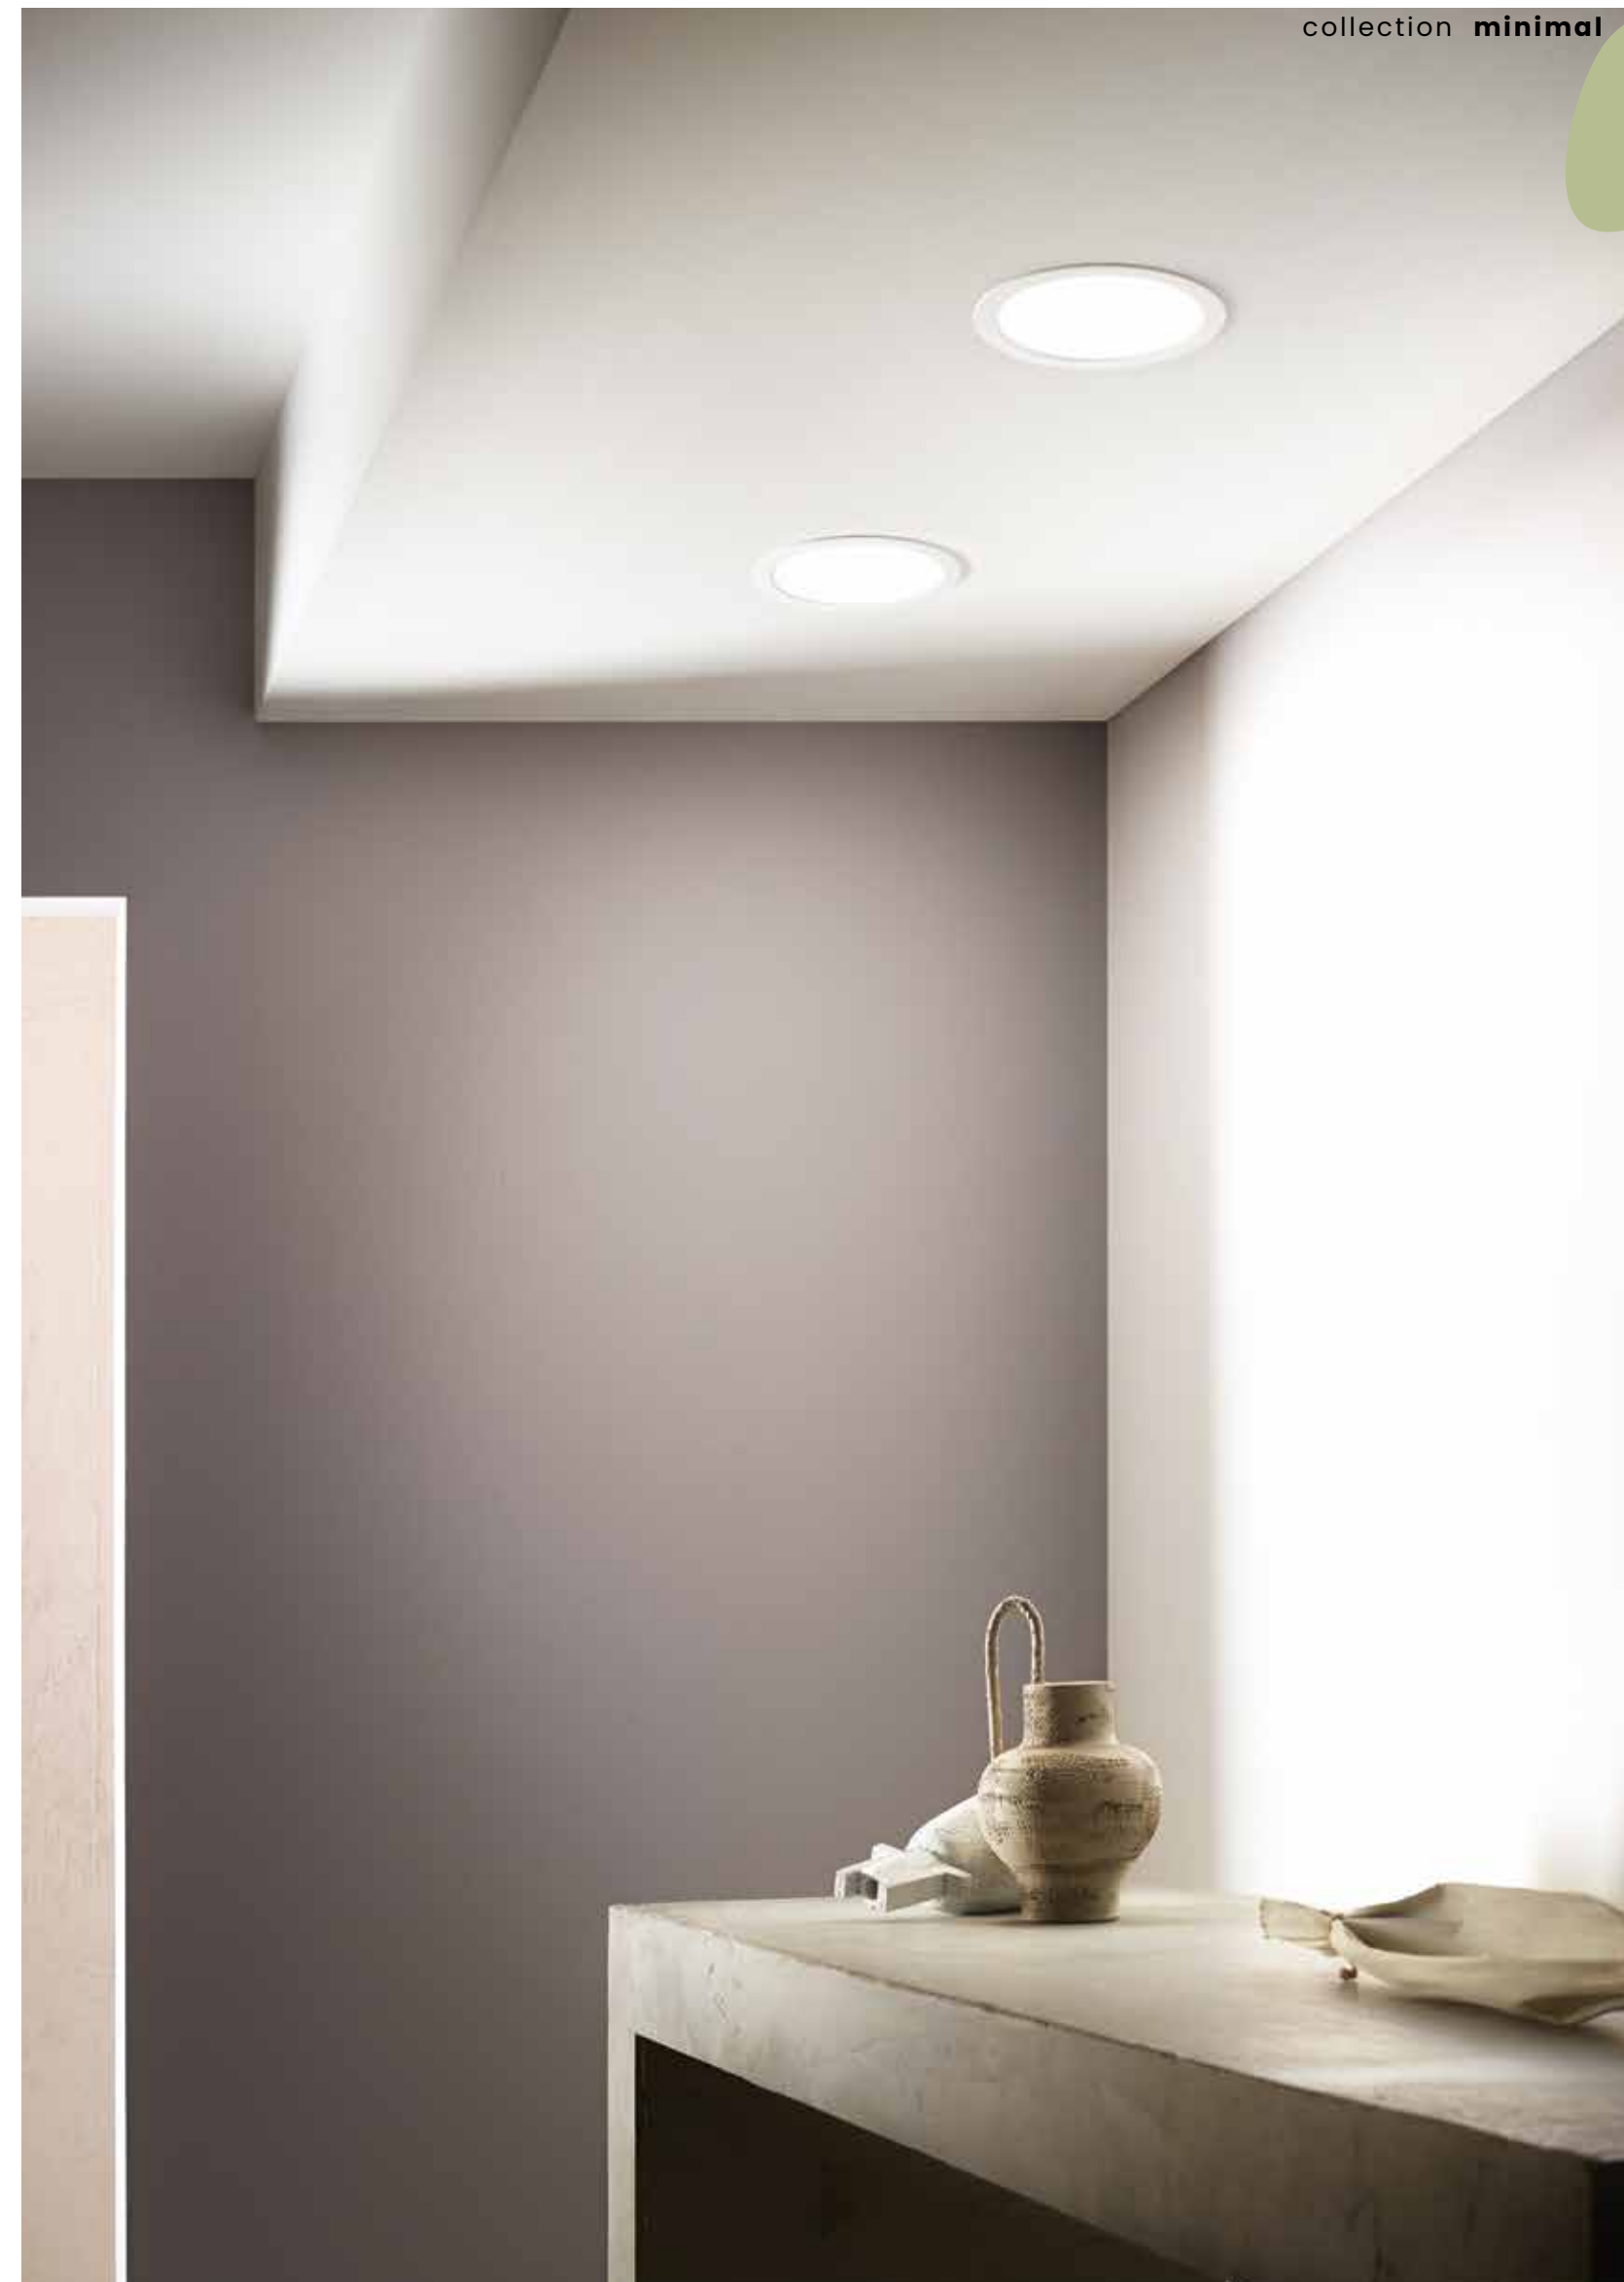

Hip hop

Faretto LED da incasso in materiale polimerico.
Disponibile 3000K e 4000K.
Recessed LED spotlight in polymeric material.
Available 3000K and 4000K.

→
overview

faretto
spotlight

faretto
spotlight

FT.HIPHOP/22-3000
FT.HIPHOP/22-4000

FT.HIPHOP/10-3000
FT.HIPHOP/10-4000

power: 22W
voltage: 220-230V
light temperature: 3000K; 4000K
nominal lumens: 2200LM
actual lumens: 2000LM
dimmer: N/A

10W
220-230V
3000K; 4000K
1000LM
960LM
N/A