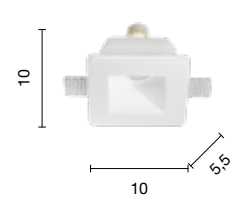

Jazz

Faretto da incasso in gesso verniciabile.
Recessed spotlight in paintable plaster.

→
overview

faretto
spotlight

faretto
spotlight

FT.RUMBA/GR-B.CO

FT.RUMBA/PC-B.CO

power: 1 x GU10
voltage: 220-230V