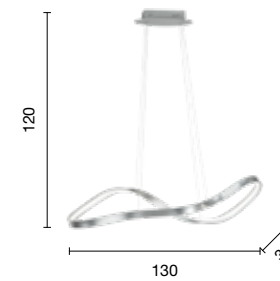

Spark

Collezione a LED in metallo verniciato, con cavi regolabili in lunghezza.
LED collection in painted metal, with adjustable length cables.

collection **led**

overview

sospensione
suspension

SO.SPARK/130