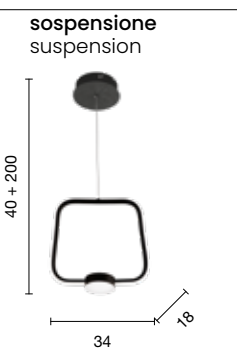

Collezione LED dimmerabile in metallo e diffusori polimerici.
Cavi regolabili in lunghezza. Versione bianca con sistema CCT e controllo remoto.
Dimmable LED collection in metal and polymer diffuser. Cables adjustable.
White version with CCT system and remote control.

→ overview

- SO.ALFA/GR-B.CO
- SO.ALFA/GR-NERO
- SO.ALFA/GR-ORO

- SO.ALFA/PC-B.CO
- SO.ALFA/PC-NERO
- SO.ALFA/PC-ORO

- LT.ALFA/B.CO
- LT.ALFA/NERO
- LT.ALFA/ORO

- PT.ALFA/B.CO
- PT.ALFA/NERO
- PT.ALFA/ORO

power: 35W
voltage: 220-230V
light temperature: 3000K
BIANCO CCT SYSTEM
3000K-40000K
nominal lumens: 3500LM
actual lumens: 2000LM
dimmer:

28W
220-230V
3000K
BIANCO CCT SYSTEM
3000K-40000K
2800LM
1300LM
dimmer:

18W
220-230V
3000K
BIANCO CCT SYSTEM
3000K-40000K
1800LM
900LM
TOUCH

35W
220-230V
3000K
BIANCO CCT SYSTEM
3000K-40000K
3500LM
2000LM
dimmer: