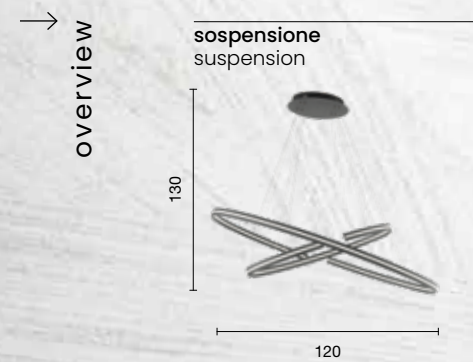

ICS

Collezione LED in metallo verniciato. Cavetti regolabili in lunghezza.
Disponibile in due colori.
LED collection in painted metal. Length adjustable cables.
Available in two colours.

SO.IC3/SILVER-GR
SO.IC3/NERO-GR

power: 75W
voltage: 220-230V
light temperature: 3000K
nominal lumens: 7200LM
actual lumens: 3300LM
dimmer: