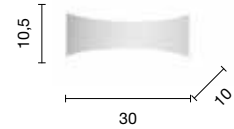

AP.ASSO/MD-BCO
AP.ASSO/MD-TOR

AP.ASSO/PC-BCO
AP.ASSO/PC-TOR

power: 12W
voltage: 220-230V
light temperature: 3000K
nominal lumens: 1200LM
actual lumens: 580LM
dimmer: N/A

10W
220-230V
3000K
1000LM
480LM
N/A