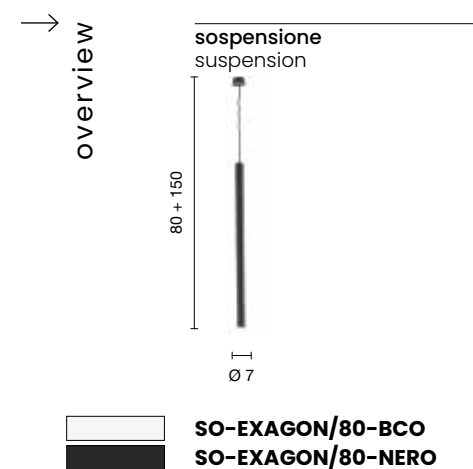

Exagon

Collezione in metallo con fonte luminosa LED. Cavetti regolabili in lunghezza.
Colori disponibili: bianco opaco, nero opaco.
Collection in metal with LED light source. Length adjustable cables.
Available colours: matt white, matt black.

power: 5W
voltage: 220-230V
light temperature: 3000K
nominal lumens: 500LM
actual lumens: 300LM
dimmer: N/A