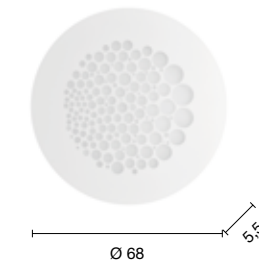

→
overview

plafoniera
ceiling light

PL.PAGURO/GR

power: **46W**
voltage: **220-230V**
light temperature: **3000K**
nominal lumens: **4450LM**
actual lumens: **2100LM**
dimmer: **N/A**

plafoniera
ceiling light