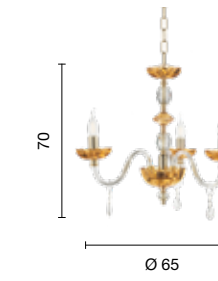

lampadario
chandelier

LP.PATRICIA/3A
power: 3 x E14
voltage: 220-230V