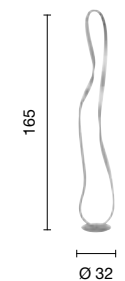

PT.SPARK

power: 35W
voltage: 220-230V
light temperature: 3000K
nominal lumens: 3375LM
actual lumens: 1954LM
dimmer:

lumetto
table lamp