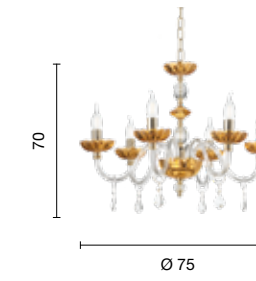

lampadario
chandelier

LP.PATRICIA/6A
power: 6 x E14
voltage: 220-230V