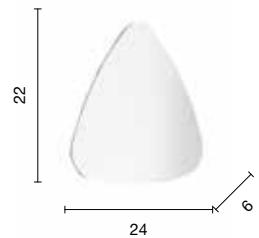

→ overview
applique wall lamp

AP. GEO/BCO
AP. GEO/TOR

power: 8W
voltage: 220-230V
light temperature: 3000K
nominal lumens: 800LM
actual lumens: 350LM
dimmer: N/A