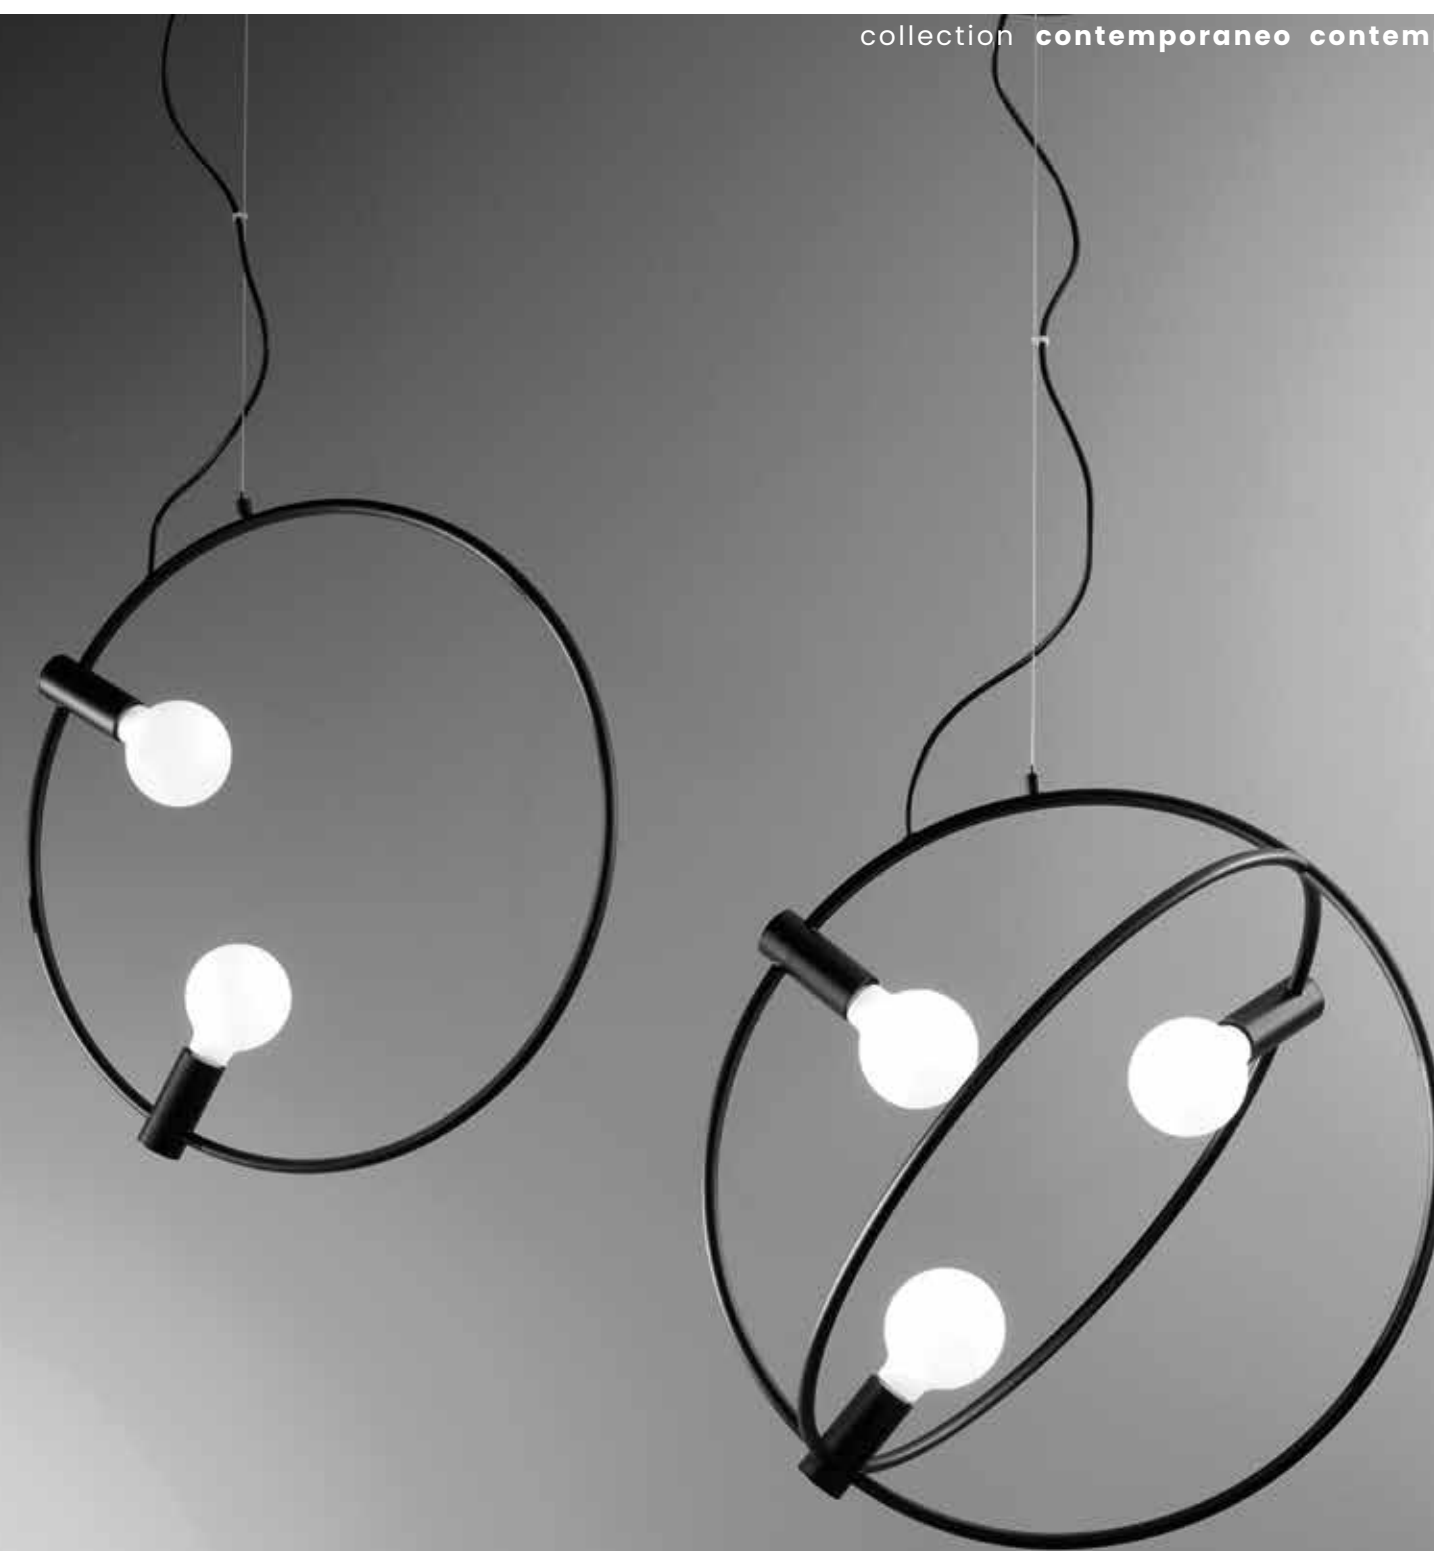

collection contemporaneo contemporary