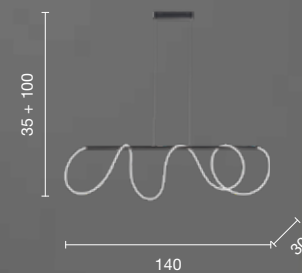

SO.LINE/GR-BIANCO
SO.LINE/GR-NERO

power: 62W
voltage: 220-230V
light temperature: 3000K
nominal lumens: 6100LM
actual lumens: 3050LM
dimmer:

sospensione
suspension