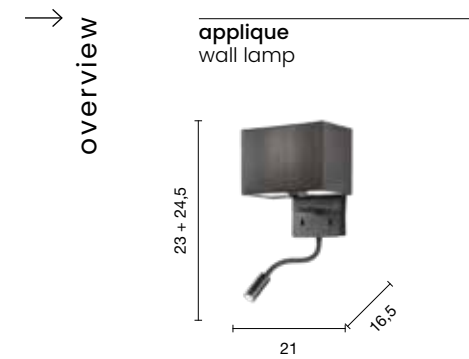

Shadow

Applique in metallo con paralume più spot a LED orientabile.
Metal wall lamp with lampshade plus adjustable LED spot.

AP.SHADOW/BIANCO
AP.SHADOW/NERO

power: 1 x E27 + 3W LED
voltage: 220-230V