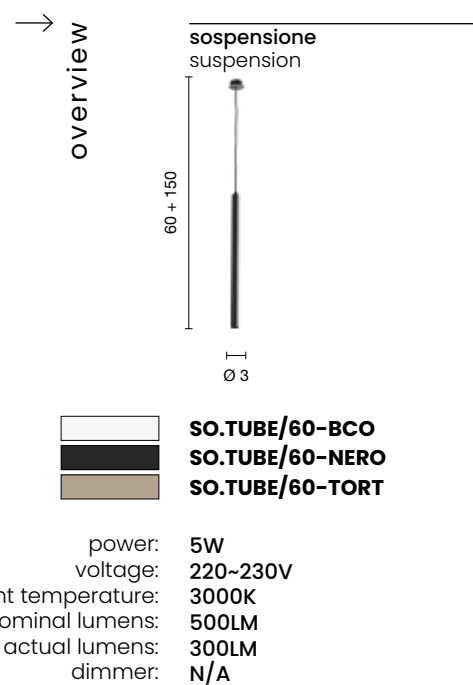

Tube

Collezione in metallo con fonte luminosa LED. Cavetti regolabili in lunghezza.
Colori disponibili: bianco opaco, tortora opaco, nero opaco.
Collection in metal with LED light source. Length adjustable cables.
Available colours: matt white, matt dove gray, matt black.