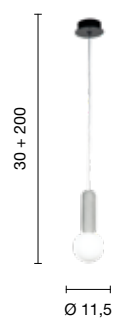

→
overview

sospensione
suspension