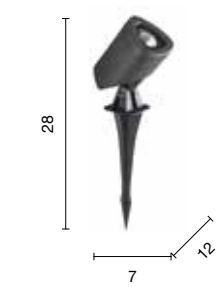

IP65

Techno

Spot LED da esterni in alluminio con diffusore in vetro.
Aluminum outdoor LED spot with glass diffuser.

→
overview

spot
spot

spot con picchetto
stake spot

SPOT.TECHNO/1

power: 7W
voltage: 220~230V
light temperature: 4000K
nominal lumens: 660LM
actual lumens: 608LM