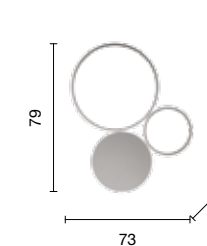

PL.POIS/SILVER-PC
PL.POIS/ORO-PC

power: 42W
voltage: 220-230V
light temperature: 3000K; 4000K
nominal lumens: 4150LM
actual lumens: 2420LM
dimmer:

applique
wall lamp