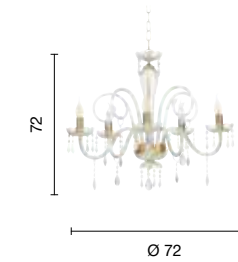

lampadario
chandelier

LP.MT/5L6PAST

5 x E14
220-230V