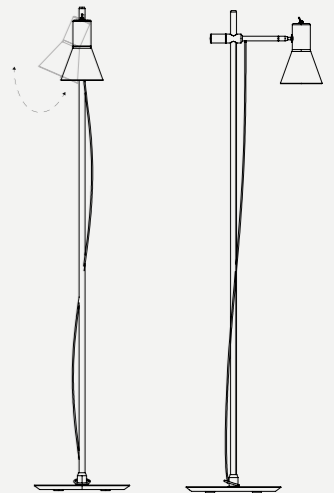

BULBS

1 x E27 Bulb (included) (E26 for USA not included) max 40W per bulb

COLTRANE FLOOR LAMP

SEE PRODUCT AT PAGE 88

DIMENSIONS

HEIGHT: 68.9" | 175 cm
DIAM.: 11.8" | 30 cm

WEIGHT

APPROX.: 15 kg | 33 lbs

STANDARD FINISHES

BODY: Black Matte and Nickel Plated
SHADE: Matte Black and Gold Powder Paint (inside)

BULBS

6 X G9 LED bulbs (included), 4W Power, 3000K Color Temperature, Non Dimmable (bulbs not included for North America)

DIANA FLOOR LAMP

SEE PRODUCT AT PAGE 90

DIMENSIONS

HEIGHT: 90.5" | 230 cm
WIDTH: 51.2" | 130 cm
LENGTH: 59" | 150 cm

WEIGHT

APPROX.: 45 kg | 39.7 lbs

STANDARD FINISHES

BODY: Nickel Plated
SHADE: Glossy Red and White Matte (inside)