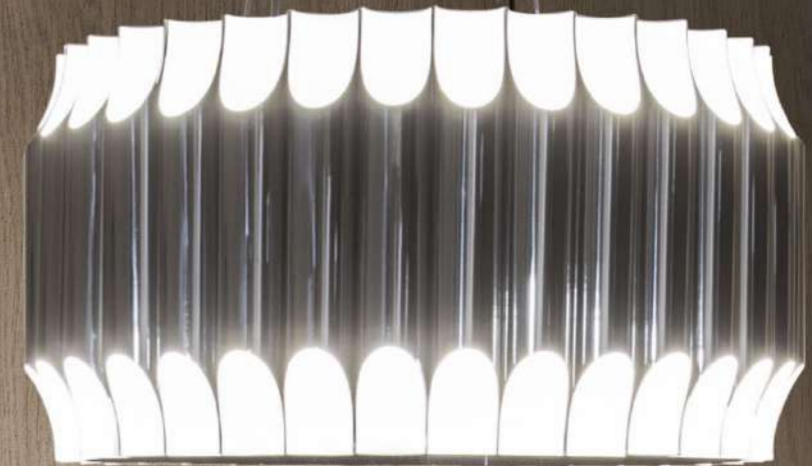

GALLIANO ROUND | SUSPENSION

Galliano round' shapes were inspired by a pipe organ, which gives this lamp an appeal that won't go unnoticed. It is possible to customize it in any shape or dimension: round, oval, square or rectangular.

FAMILY PRODUCTS
GALLIANO WALL | pag.164

STANDARD FINISHES
Body: Nickel Plated and White
Matte (inside)

DIMENSIONS
Height: 15.7" | 40 cm
Diam.: 31.5" | 80 cm
(adjustable)

WEIGHT
Approx.: 60 kg | 132 lbs

BULBS:
70 X G9 LED bulbs, 4W Power,
3000K Colour Temperature, Non
Dimmable (bulbs not included for
North America)