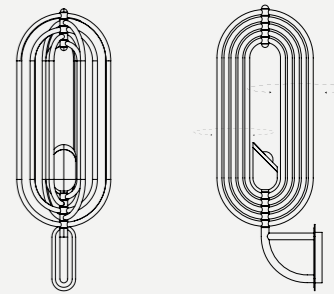

BULBS

1 x E27 Bulbs (included) (E26 for USA not included) max 40W per bulb