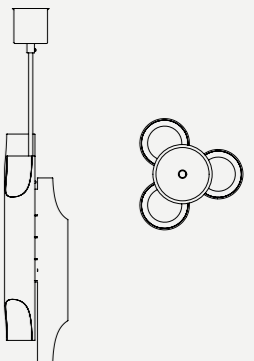

BULBS

6x E27 Bulbs (included)
max 40W per bulb (E26 for USA not included)