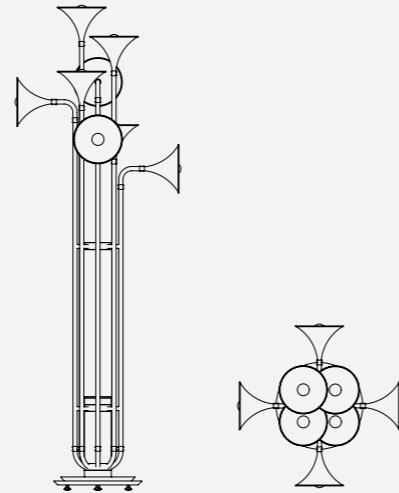

BOTTI FLOOR LAMP

SEE PRODUCT AT PAGE 83

DIMENSIONS

HEIGHT: 70.9" | 180 cm
DIAM.: 24.8" | 63 cm

WEIGHT

APPROX.: 18 kg | 39.7 lbs

STANDARD FINISHES

BODY: Gold Plated
BASE: Gold Plated and White Glossy

BULBS

8 x E14 Bulbs (included) (E12 for USA not included) max 40W per bulb

BRUBECK FLOOR LAMP

SEE PRODUCT AT PAGE 84

DIMENSIONS

HEIGHT: 65.7" | 167 cm
DIAM.: 13" | 33 cm

WEIGHT

APPROX.: 22 kg | 48.5 lbs

STANDARD FINISHES

BODY: Gold Plated
BASE: Black Matte