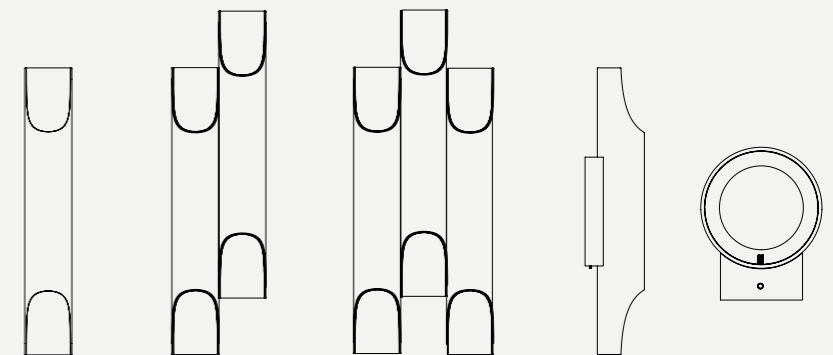

BULBS

2 X G9 LED bulbs (included), 4W Power, 3000K Color Temperature, Non Dimmable (bulbs not included for North America)