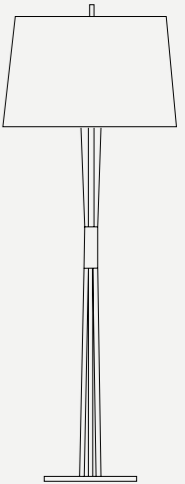

BULBS

4x E27 Bulbs (included) (E26 for USA not included)max 40W per bulb

NEIL FLOOR LAMP

SEE PRODUCT AT PAGE 105

DIMENSIONS

HEIGHT: 69.3" | 176 cm
DIAM.: 26" | 65 cm

WEIGHT

APPROX.: 20 kg | 44.1 lbs

STANDARD FINISHES

BODY: Gold Plated
SHADE: Black Glossy and White Matte (inside)
WIRE: Black