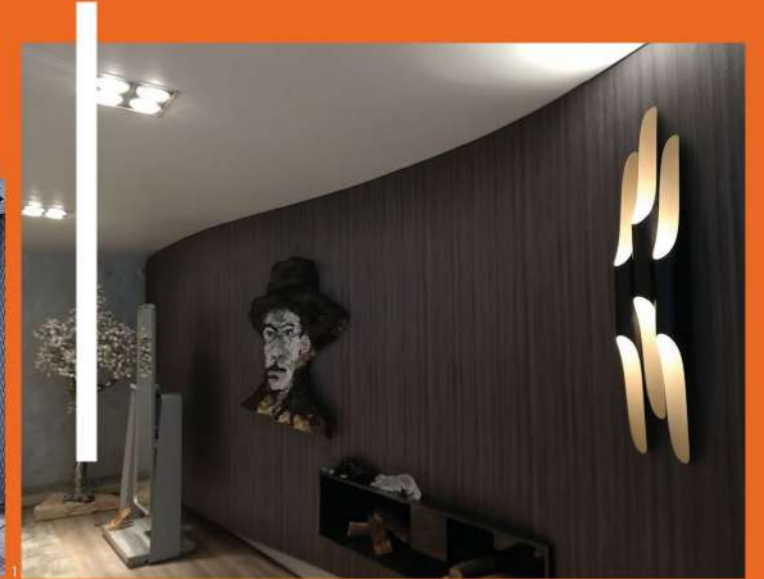

E14

CHUCK
MILES
NORAH

G9

ATOMIC
BASIE
BRUBECK
BRUBECK XL
COLTRANE
GALLIANO
ELLA
ETTA
HENDRIX
MARCUS
MATHENY
MATHENY XL
PARKER

E27

CHARLES
DIANA
DIZZY
EVANS
HANNA
NEIL
GALLIANO
HANNA
NAIL
PASTORIUS
PIAZZOLA
SIMONE
TURNER

- 1: Residential project, Porto, Portugal
- 2: Residential project, Moscow, Russia
- 3: The Hanging Gardens of Berthelot Restaurant Bucharest
- 4: Hotel André Lahn, Paris, France
- 5: Luxurious House, Moscow, Russia

LIGHTING, LIGHTING ON YOUR WALL
WHICH IS THE FAIREST OF THEM ALL?