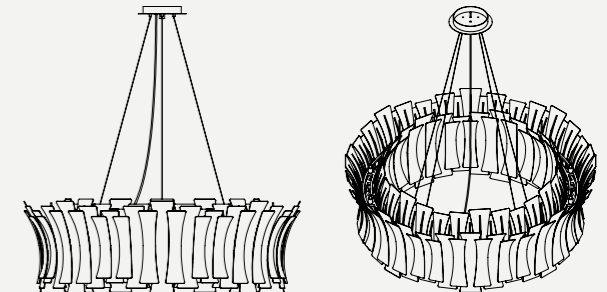

BULBS

24 x G9 LED bulbs, 4W Power, 3000K Colour Temperature, Non Dimmable
(bulbs not included for North America)