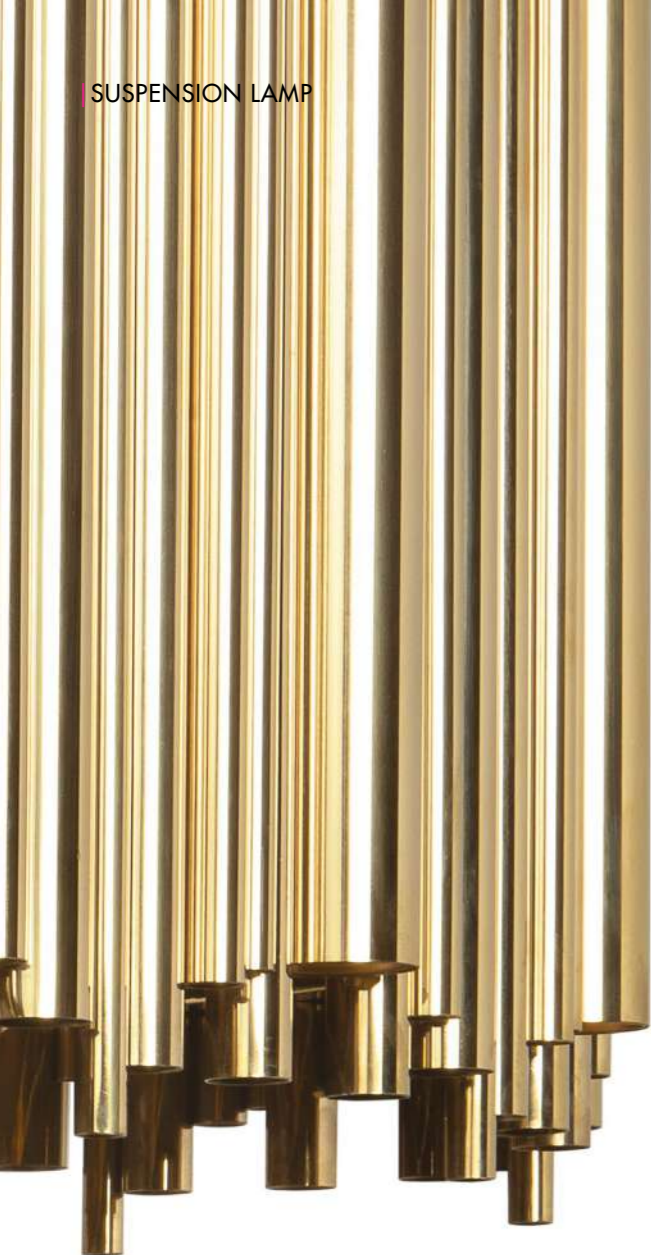

FAMILY PRODUCTS

BOTTI FLOOR | pag. 83
BOTTI TABLE | pag. 128

STANDARD FINISHES

Body: Gold Plated

DIMENSIONS

Height: 25,59" | 65 cm
Diam.: 35,43" | 90 cm
Pole height: (adjustable)

WEIGHT

Approx.: 13 kg | 28.7 lbs

BULBS:

24 X E14 LED (included), Tubular
4W (bulbs not included for
North America)

BRUBECK OVAL | SUSPENSION

Brubeck Oval amounts to the the sophistication and flair of the American jazz pianist Dave Brubeck, its form imposes its luxuriesness. It will definitely be the centre of attention on any mid-century home.

FAMILY PRODUCTS

BRUBECK FLOOR | pag.86
BRUBECK WALL | pag. 152
BRUBECK WALL XL | pag.154

STANDARD FINISHES

Body: Gold Plated

DIMENSIONS

Height: 17.3" | 44cm
Diam.: 39.3" | 100 cm
Cord height: 39.4" | 100cm
(adjustable)