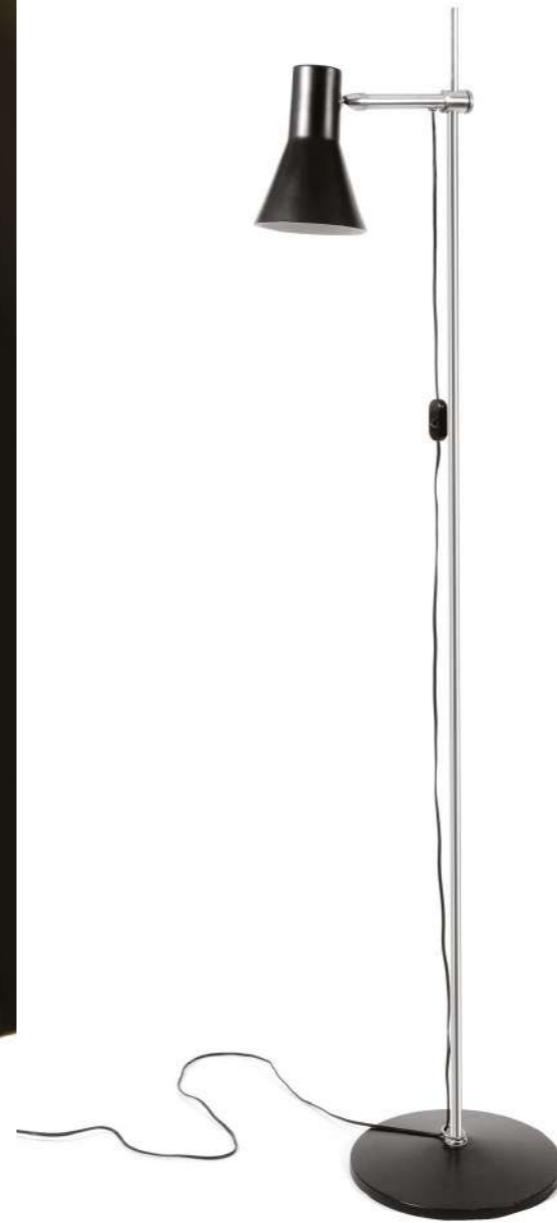

Body: Gold Plated
Base: Black Matte

DIMENSIONS

Height: 65.7" | 167 cm
Diam.: 13" | 33 cm
(adjustable)

WEIGHT

Approx.: 22 kg | 48.5 lbs

BULBS:

6 X E27 Bulbs (included) (E26 for USA not included) max 40W per bulb

COLE | FLOOR

Cole is a retro floor lamp with a glossy black exterior and a matte white interior. Its shades are manageable, ensuring maximum lighting and depth, and adding functionality to every clean and modern design.