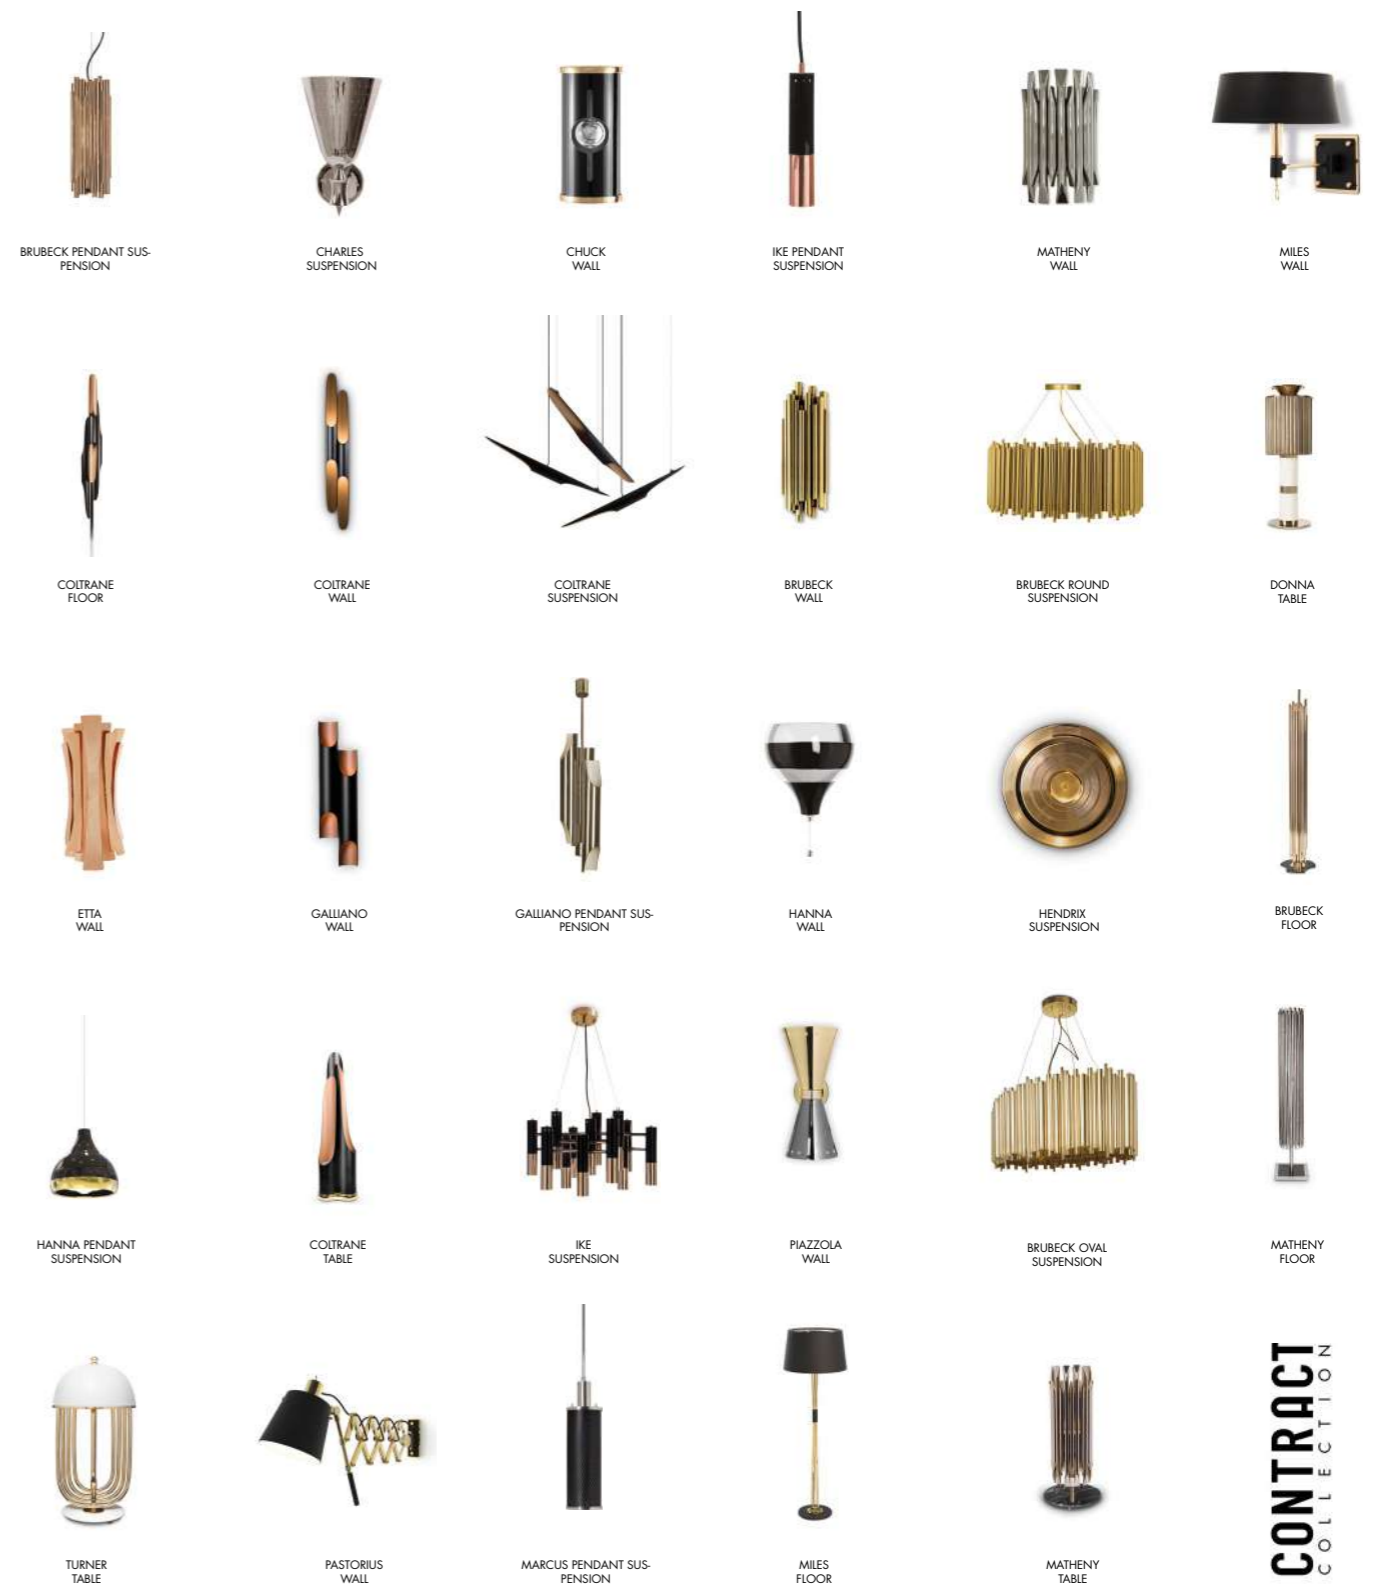

WEIGHT

Approx.: 3 kg | 8.8 lbs

BULBS:

1 X E27 Bulb (included) (E26 for USA
not included) max 40W per bulb

CONTRACT
COLLECTION

PIAZZOLA | WALL

Piazzola wall fixture is a pure 60's stilnovo design that brings a retro touch to contemporary spaces. Featuring two aluminum cones, this lamp offers light both from top and bottom lamp shades.

STANDARD FINISHES
Body: Nickel plated
Shade: Nickel plated, Black Matte and White Matte (inside)

DIMENSIONS
Height: 11.2" | 28.5 cm
Width: 5.7" | 14.5 cm
Length: 7.5" | 19 cm (adjustable)

WEIGHT
Approx.: 1,2 kg | 2.6 lbs
BULBS:
 2 X E27 Bulbs (included) (E26 for USA not included) max 40W per bulb

CONTRACT

COLLECTION

DelightFULL produces handmade lighting designs employing materials and color schematics that are aesthetically appropriate to the 40's, 50's and 60's. With the contract solution our designers study the best way to customize your interior spaces and offer you the best prices.