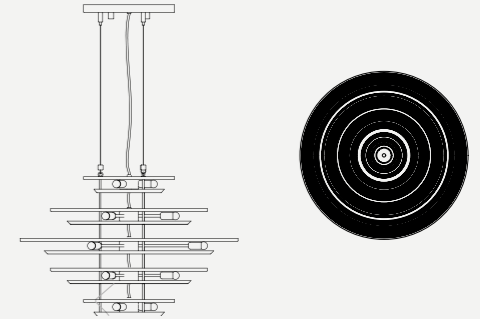

BULBS

15 x G9 LED bulbs, 4W Power, 3000K Colour Temperature, Non Dimmable
(bulbs not included for North America)