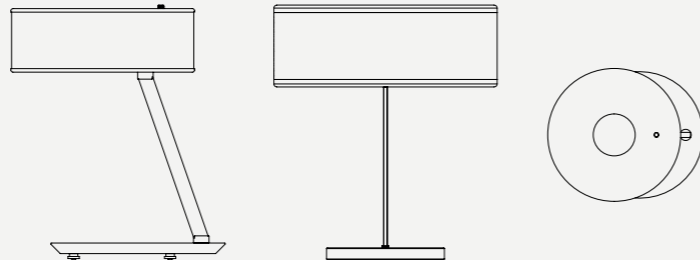

JANIS TABLE LAMP

SEE PRODUCT AT PAGE 136

DIMENSIONS

HEIGHT: 27.5" | 70 cm
WIDTH: 9" | 23 cm
LENGTH: 9" | 23 cm

WEIGHT

APPROX.: 11 kg | 24.3 lbs

STANDARD FINISHES

BODY: Gold Plated

BULBS

12 x G9 Bulbs (included) (for USA not included) max 40W per bulb

MARCUS TABLE LAMP

SEE PRODUCT AT PAGE 137

DIMENSIONS

HEIGHT: 13.8" | 35 cm
WIDTH: 11.8" | 30 cm
LENGTH: 7.5" | 19 cm

WEIGHT

APPROX.: 3,5 kg | 7.7 lbs

STANDARD FINISHES

BODY: Nickel Plated
SHADE: Black Matte and Nickel Plated
BASE: Black Matte

BULBS

1 x E27 Bulb (included) (E26 for USA not included) max 40W per bulb

MATHENY TABLE LAMP

SEE PRODUCT AT PAGE 138

DIMENSIONS

HEIGHT: 22.8" | 58 cm
WIDTH: 7.4" | 19 cm
LENGTH: 7.4" | 19 cm

WEIGHT

APPROX.: 11 kg | 24.3 lbs

STANDARD FINISHES

BODY: Gold Plated
BASE: Nero Marquina

BULBS

3 X G9 LED bulbs (included), 4W Power, 3000K Color Temperature, Non Dimmable (bulbs not included for North America)