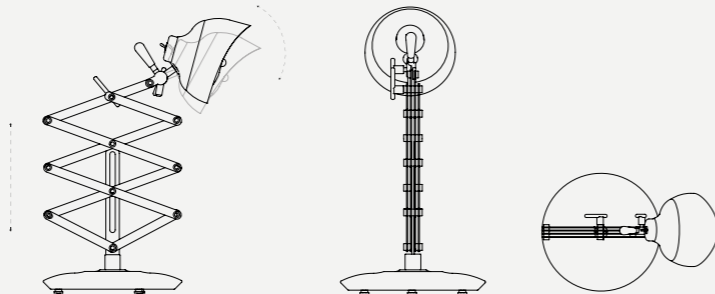

BILLY TABLE LAMP

SEE PRODUCT AT PAGE 126

DIMENSIONS

HEIGHT: Min. 15.8" | 40 cm - Max. 23.6" | 60 cm
WIDTH: 9.8" | 25 cm
DEPTH: 7.9" | 20 cm

WEIGHT

APPROX.: 5,7 kg | 12.5 lbs

STANDARD FINISHES

BODY: Gold Plated
SHADE: Glossy Black and White Matte (inside)
WIRE: Black

BULBS

2 X G9 LED bulbs (included), 4W Power, 3000K Color Temperature, Non Dimmable (bulbs not included for North America)

BOTTI TABLE LAMP

SEE PRODUCT AT PAGE 128

DIMENSIONS

HEIGHT: 27.6" | 67.5 cm
DIAM.: 16.5" | 42 cm

WEIGHT

APPROX.: 25 kg | 55 lbs

STANDARD FINISHES

SHADE: Gold Plated
BASE: Polished Marble and Gold Plated