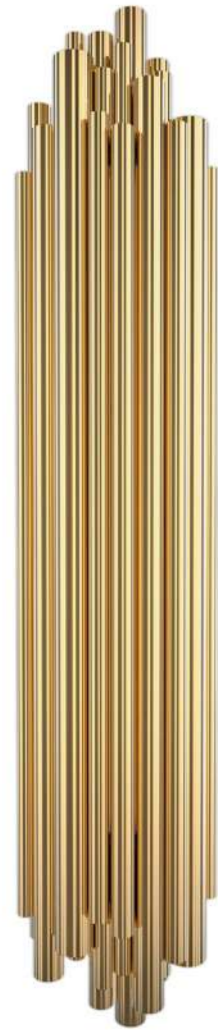

BRUBECK XL | WALL

Being the large version of Brubeck wall lamp, this light is composed by a series of handmade brass tubes that are all welded together by hand. This luxury piece weights 7kg and measures 82cm.