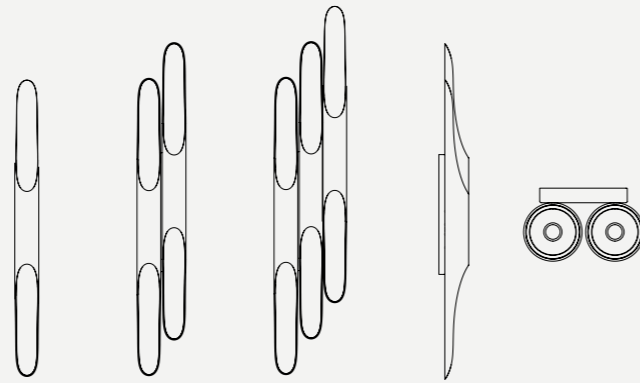

COLTRANE WALL LAMP

SEE PRODUCT AT PAGE 156

DIMENSIONS

HEIGHT: 39.4" | 100 cm
WIDTH: 3.1" | 8 cm
LENGTH: 3.9" | 10 cm

WEIGHT

APPROX.: 2 kg | 4.4 lbs

STANDARD FINISHES

BODY: Black Matte and Gold Powder Paint (inside)

BULBS

2 X G9 LED bulbs (included), 4W Power, 3000K Color Temperature, Non Dimmable (bulbs not included for North America)