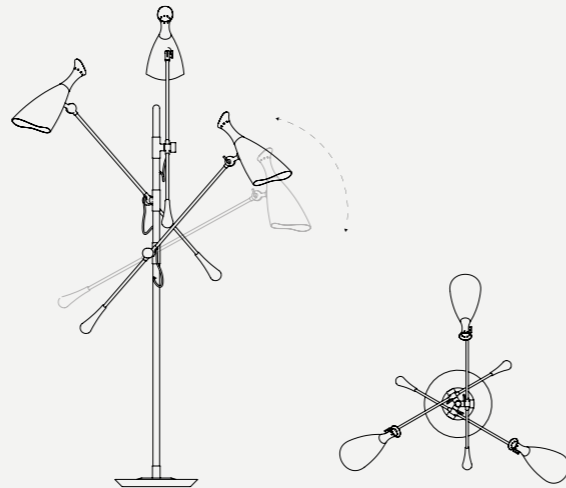

DUKE FLOOR LAMP

SEE PRODUCT AT PAGE 92

DIMENSIONS

HEIGHT: 63.7" | 162 cm
BASE DIAM.: 13.7" | 35 cm

WEIGHT

APPROX.: 18 kg | 39.68 lbs

STANDARD FINISHES

BODY: Black Matte and Brushed Brass
SHADE: Black Matte, Brushed Brass and White Matte (inside)
WIRE: Red

BULBS

9 X G9 LED bulbs (included), 4W Power, 3000K Color Temperature, Non Dimmable (bulbs not included for North America)