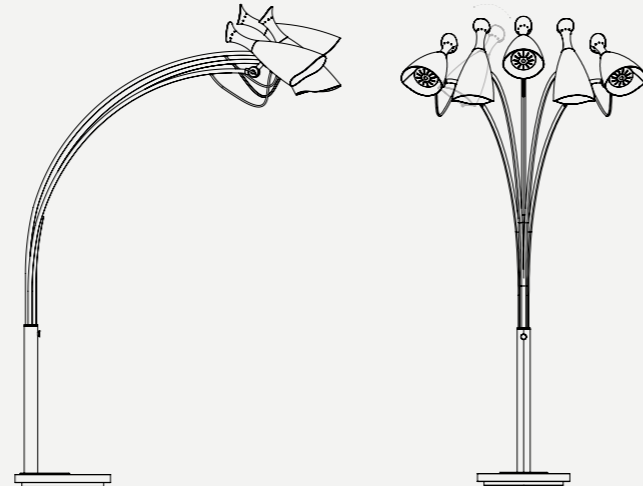

EVANS FLOOR LAMP

SEE PRODUCT AT PAGE 95

DIMENSIONS

HEIGHT: 74" | 190 cm
DIAM.: 25.6" | 65 cm

WEIGHT

APPROX.: 8 kg | 17.6 lbs

STANDARD FINISHES

BODY: Gold Plated
SHADE: Black Matte and Gold Powder Paint (inside)
WIRE: Red