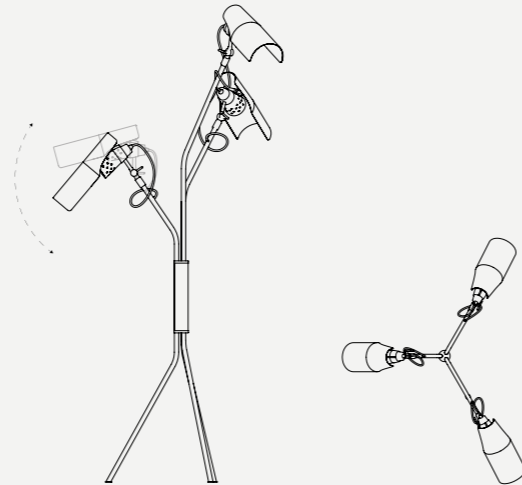

JACKSON FLOOR LAMP

SEE PRODUCT AT PAGE 100

DIMENSIONS

HEIGHT: 70.8" | 180 cm
WIDTH: 31.4" | 80 cm
DEPTH: 31.4" | 80 cm

WEIGHT

APPROX.: 12 kg | 26.5 lbs

STANDARD FINISHES

BODY: Black Matte and Gold Plated
SHADE: Black Matte and Gold Plated
WIRE: Red

BULBS

3x GU10 Bulbs (included) (for USA not included) max 40W per bulb

JANIS FLOOR LAMP

SEE PRODUCT AT PAGE 101

DIMENSIONS

HEIGHT: 66.9" | 170 cm
DIAM.: 16.5" | 42 cm

WEIGHT

APPROX.: 25 kg | 55.1 lbs

STANDARD FINISHES

BODY: Gold Plated