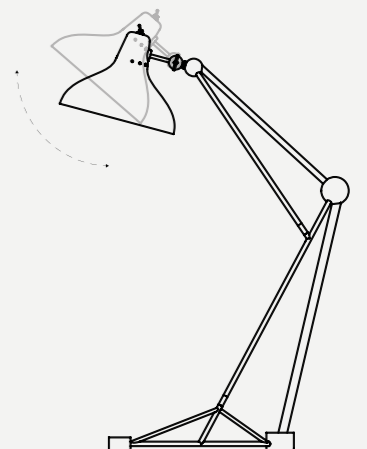

BULBS

1 x E27 Bulb (included) (E26 for USA not included) max 40W per bulb

The light intensity of the lamps can be dimmed | The standard color of the switches can be black or white

MAKE IT YOUR OWN - CUSTOMIZE YOUR FAVORITE LIGHTING DESIGN
See our materials & finishes at page 154