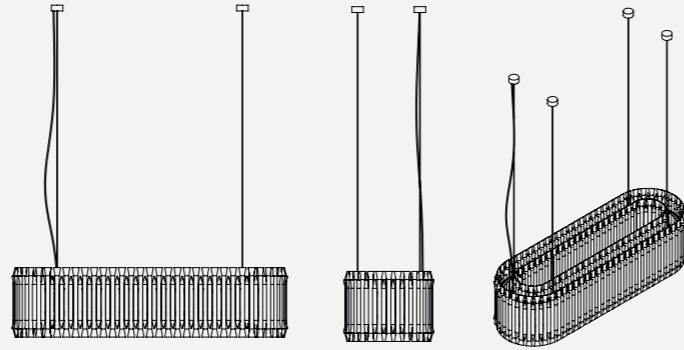

MATHENY SNOOKER SUSPENSION LAMP

SEE PRODUCT AT PAGE 62

DIMENSIONS

HEIGHT: 15.7" | 30 cm
WIDTH: 43.3 | 110 cm
LENGTH: 11.8" | 39 cm
CORD HEIGHT: 39.4" | 100 cm (adjustable)

WEIGHT

APPROX.: 45 kg | 88 lbs

STANDARD FINISHES

BODY: Gold Plated

BULBS

24 x G9 LED bulbs, 4W Power, 3000K Colour Temperature, Non Dimmable (bulbs not included for North America)