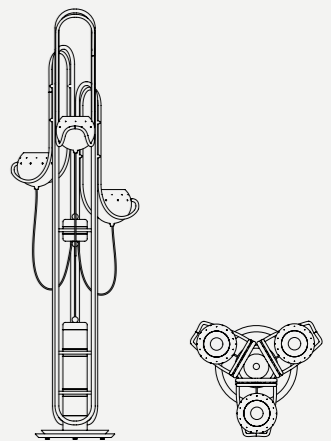

BULBS

3 x E27 Bulbs (included) (E26 for USA not included) max 40W per bulb

The light intensity of the lamps can be dimmed | The standard color of the switches can be black or white

MAKE IT YOUR OWN - CUSTOMIZE YOUR FAVORITE LIGHTING DESIGN
See our materials & finishes at page 154