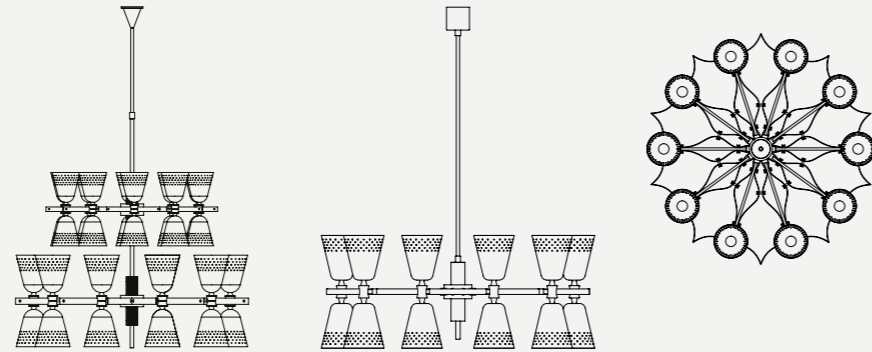

CHARLES SUSPENSION LAMP

SEE PRODUCT AT PAGE 28

DIMENSIONS

HEIGHT: 15.7" | 40 cm
DIAM.: 39.3" | 100 cm
POLE HEIGHT: 35.4" | 90cm

WEIGHT

APPROX.: 18 kg | 39.6 lbs

STANDARD FINISHES

BODY: Nickel Plated
SHADE: Nickel Plated

BULBS

20 x E27 Bulbs (included)
max 40W per bulb (E26 for USA not included)