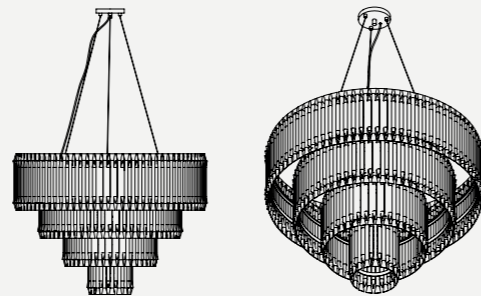

IKE SUSPENSION LAMP

SEE PRODUCT AT PAGE 52

DIMENSIONS

HEIGHT: 15" | 38 cm
DIAM.: 23.6" | 60 cm
CORD HEIGHT: 39.4" | 100cm (adjustable)

WEIGHT

APPROX.: 9,5 kg | 21 lbs

STANDARD FINISHES

BODY: Gold Plated
SHADE: Gold Plated & Glossy Black

BULBS

13 x G9 LED bulbs, 4W Power, 3000K Colour Temperature, Non Dimmable (bulbs not included for North America)

IKE PENDANT SUSPENSION LAMP

SEE PRODUCT AT PAGE 54

DIMENSIONS

HEIGHT: 10.2" | 26 cm
DIAM.: 2" | 5 cm
CORD HEIGHT: 39.4" | 100 cm

WEIGHT

APPROX.: 700 g | 1.7 lbs

STANDARD FINISHES

BODY: Gold Plated
SHADE: Gold Plated & Glossy Black

BULBS

1 x G9 LED bulbs, 4W Power, 3000K Colour Temperature, Non Dimmable (bulbs not included for North America)

MATHENY CHANDELIER SUSPENSION LAMP

SEE PRODUCT AT PAGE 56

DIMENSIONS

HEIGHT: 29.5" | 75 cm
DIAM.: 39.4" | 100 cm
CORD HEIGHT: 39.4" | 100 cm (adjustable)

WEIGHT

APPROX.: 80 kg | 176 lbs

STANDARD FINISHES

BODY: Gold Plated

BULBS

42 x G9 LED bulbs, 4W Power, 3000K Colour Temperature, Non Dimmable (bulbs not included for North America)

MATHENY PENDANT SUSPENSION LAMP

SEE PRODUCT AT PAGE 57

DIMENSIONS

HEIGHT: 11.8" | 30 cm
DIAM.: 7" | 18 cm
POLE HEIGHT: 39.4" | 100 cm

WEIGHT

APPROX.: 4 kg | 8.8 lbs

STANDARD FINISHES

BODY: Copper Plated

BULBS

6 x G9 LED bulbs, 4W Power, 3000K Colour Temperature, Non Dimmable (bulbs not included for North America)

MARCUS SUSPENSION LAMP

SEE PRODUCT AT PAGE 58

DIMENSIONS

HEIGHT: 20.5" | 52 cm
DIAM.: 6.3" | 16 cm

WEIGHT

APPROX.: 15 kg | 33 lbs

STANDARD FINISHES

BODY: Nickel Plated and Black Matte

BULBS

12 X G9 LED bulbs (included), 4W Power, 3000K Color Temperature, Non Dimmable (bulbs not included for North America)

MARCUS PENDANT SUSPENSION LAMP

SEE PRODUCT AT PAGE 60

DIMENSIONS

HEIGHT: 7,8" | 20,5 cm
DIAM.: 6,2" | 16 cm

WEIGHT

APPROX.: 4 kg | 1,5 lbs

STANDARD FINISHES