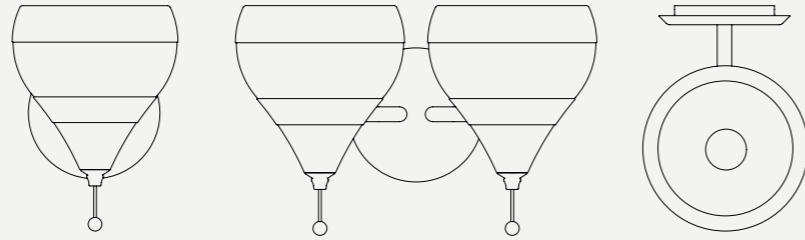

HANNA WALL LAMP

SEE PRODUCT AT PAGE 164

DIMENSIONS

HEIGHT: 9.4" | 24 cm
WIDTH: 7.1" | 18 cm
LENGTH: 9.8" | 25 cm

WEIGHT

APPROX.: 2 kg | 4.4 lbs

STANDARD FINISHES

BODY: Gold Plated
SHADE: Gold Plated and White Matte

BULBS

1 x E27 Bulbs (included) (E26 for USA not included) max 40W per bulb