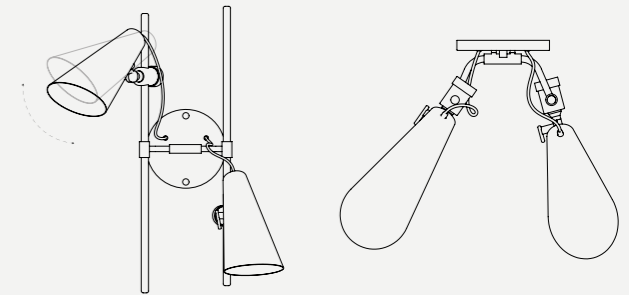

BULBS

2 x E27 Bulbs (included) (for USA not included) max 40W per bulb