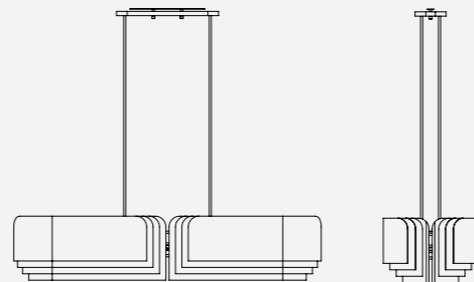

DIMENSIONS

HEIGHT: 11,8" | 30 cm
WIDTH: 13,7" | 35 cm
DEPTH: 51,2" | 130 cm

WEIGHT

APPROX.: 190 kg | 418 lbs

STANDARD FINISHES

BODY: Polished Brass

BULBS

17 x G9 LED bulbs, 4W Power, 3000K Colour Temperature, Non Dimmable (bulbs not included for North America)