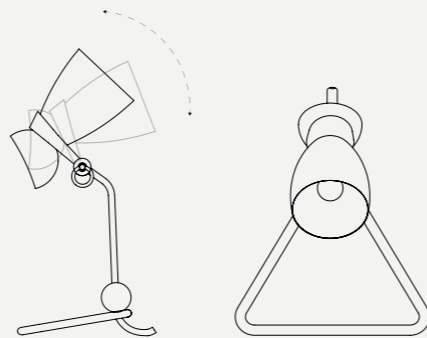

BULBS

2 x E14 (included) (E12 for USA not included) max 40W per bulb

The standard color of the switches can be black or white

MAKE IT YOUR OWN - CUSTOMIZE YOUR FAVORITE LIGHTING DESIGN
See our materials & finishes at page 154

ATOMIC TABLE LAMP

SEE PRODUCT AT PAGE 122

DIMENSIONS

HEIGHT: 17.5" | 44.5 cm
Width: 22.2" | 56.5 cm

WEIGHT

APPROX.: 9 kg | 20 lbs

STANDARD FINISHES

BODY: Glossy Black and Gold Plated
SHADE: Glossy Black and Gold Powder Paint (inside)

BULBS

4 X G9 LED bulbs (included), 4W Power, 3000K Color Temperature, Non Dimmable (bulbs not included for North America)