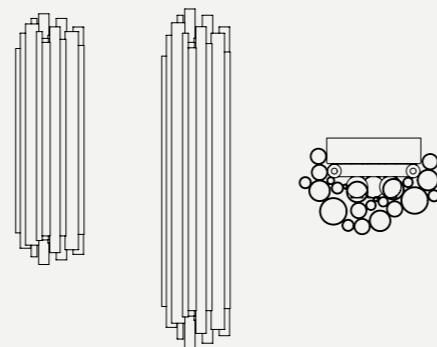

BULBS

4 X G9 LED bulbs (included), 4W Power, 3000K Color Temperature, Non Dimmable (bulbs not included for North America)
6 X G9 LED bulbs (included), 4W Power, 3000K Color Temperature, Non Dimmable (bulbs not included for North America)