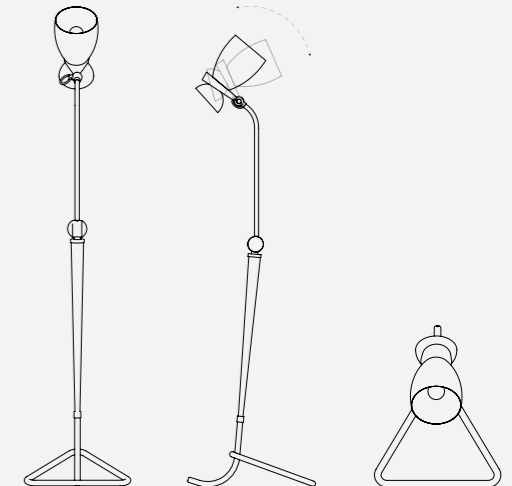

BULBS

2 x E14 Bulbs (included) (E12 for USA not included) max 40W per bulb