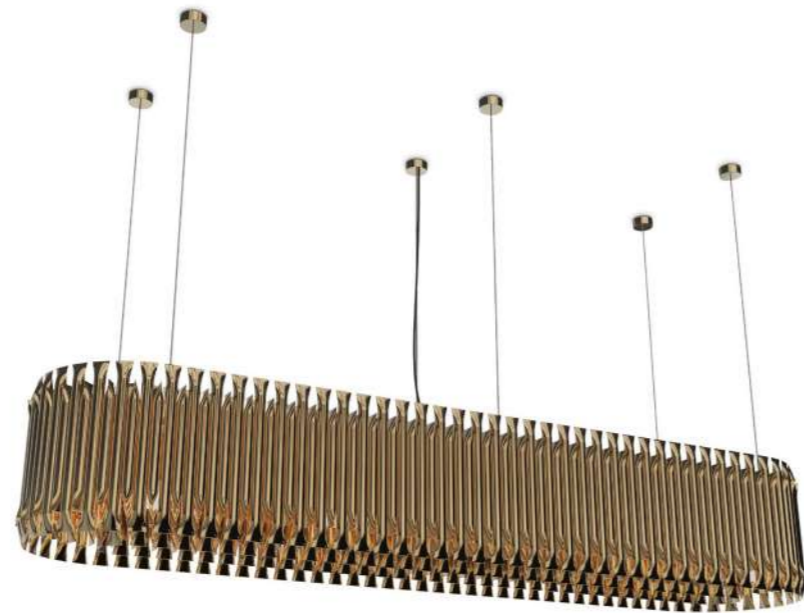

MATHENY SNOOKER | SUSPENSION

Matheny Snooker showcases DelightFULL's customization side at its best. With a unique shape, Matheny features a handmade quality, with various customization options to please even the most demanding styles.

FAMILY PRODUCTS

MATHENY FLOOR | pag.105
MATHENY TABLE | pag.140
MATHENY XL WALL | pag.167
MATHENY WALL | pag.172

STANDARD FINISHES

Body: Gold Plated

DIMENSIONS

Height: 15.7" | 30 cm
Width: 43.3 | 110 cm
Length: 11.8" | 39 cm
Cord height: 39.4" | 100 cm (adjustable)

WEIGHT

Approx.: 45 kg | 88 lbs

BULBS:

24 X G9 LED bulbs, 4W Power, 3000K Colour Temperature, Non Dimmable (bulbs not included for North America)