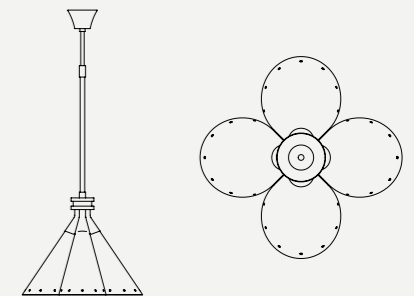

GALLIANO ROUND SUSPENSION LAMP

SEE PRODUCT AT PAGE 44

DIMENSIONS

HEIGHT: 15.7" | 40 cm
DIAM.: 31.5" | 80 cm

WEIGHT

APPROX.: 60 kg | 132 lbs

STANDARD FINISHES

BODY: Nickel Plated and White Matte (inside)

BULBS

70 x G9 LED bulbs, 4W Power, 3000K Colour Temperature, Non Dimmable
(bulbs not included for North America)

HANNA CHANDELIER SUSPENSION LAMP

SEE PRODUCT AT PAGE 48

DIMENSIONS

HEIGHT: 45.3" | 115 cm
DIAM.: 47.2" | 120 cm
CORD HEIGHT: 35.4" | 90 cm

WEIGHT

APPROX.: 81 kg | 178 lbs

STANDARD FINISHES

BODY: Gold Plated
SHADE: Glossy White

BULBS

41 x E27 Bulb (1 per shade) (included)
max 40W per bulb (E26 for USA not included)

HANNA CEILING SUSPENSION LAMP

SEE PRODUCT AT PAGE 46

DIMENSIONS

HEIGHT: 47.2" | 120 cm
DIAM.: 19.7" | 50 cm

WEIGHT

APPROX.: 18 kg | 39.6 lbs

STANDARD FINISHES

BODY: Gold Plated
SHADE: Glossy White

BULBS

5 x E27 Bulbs (included)
max 40W per bulb (E26 for USA not included)

HENDRIX CHANDELIER SUSPENSION LAMP

SEE PRODUCT AT PAGE 50

DIMENSIONS

DIAM.: 27.2" | 69 cm
HEIGHT: 19.7" | 50 cm
CORD HEIGHT: 39.4" | 100 cm

WEIGHT

APPROX.: 35 kg | 77 lbs

STANDARD FINISHES

BODY: Gold Plated

BULBS

15 x G9 LED bulbs, 4W Power, 3000K Colour Temperature, Non Dimmable
(bulbs not included for North America)

HANNA PENDANT SUSPENSION LAMP

SEE PRODUCT AT PAGE 47

DIMENSIONS

HEIGHT: 7.9" | 20 cm
DIAM.: 7" | 18 cm
CORD HEIGHT: 39.4" | 100cm

WEIGHT

APPROX.: 1 kg | 2.2 lb

STANDARD FINISHES

BODY: Gold Plated
SHADE: Glossy White

BULBS

1 x E27 Bulb (included)
max 40W per bulb (E26 for USA not included)

MADELEINE SUSPENSION LAMP

SEE PRODUCT AT PAGE 51

DIMENSIONS

HEIGHT: 15.5" | 39 cm
DIAM.: 1.6" | 40 cm
POLE HEIGHT: 39.4" | 100 cm (adjustable)

WEIGHT

APPROX.: 3,3 kg | 7.2 lbs

STANDARD FINISHES

BODY: Gold Plated
SHADE: Glossy White

BULBS

4 x E27 Bulbs (included)
max 40W per bulb (E26 for USA not included)