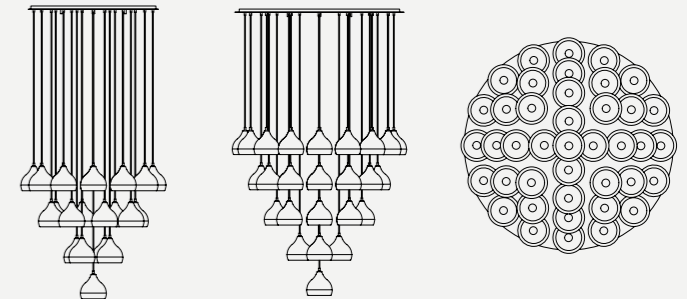

GALLIANO ROUND SUSPENSION LAMP

SEE PRODUCT AT PAGE 44

DIMENSIONS

HEIGHT: 15.7" | 40 cm
DIAM.: 31.5" | 80 cm

WEIGHT

APPROX.: 60 kg | 132 lbs

STANDARD FINISHES

BODY: Nickel Plated and White Matte (inside)

BULBS

70 x G9 LED bulbs, 4W Power, 3000K Colour Temperature, Non Dimmable
(bulbs not included for North America)

HANNA CHANDELIER SUSPENSION LAMP

SEE PRODUCT AT PAGE 48

DIMENSIONS

HEIGHT: 45.3" | 115 cm
DIAM.: 47.2" | 120 cm
CORD HEIGHT: 35.4" | 90 cm

WEIGHT

APPROX.: 81 kg | 178 lbs

STANDARD FINISHES

BODY: Gold Plated
SHADE: Glossy White

BULBS

41 x E27 Bulb (1 per shade) (included)
max 40W per bulb (E26 for USA not included)