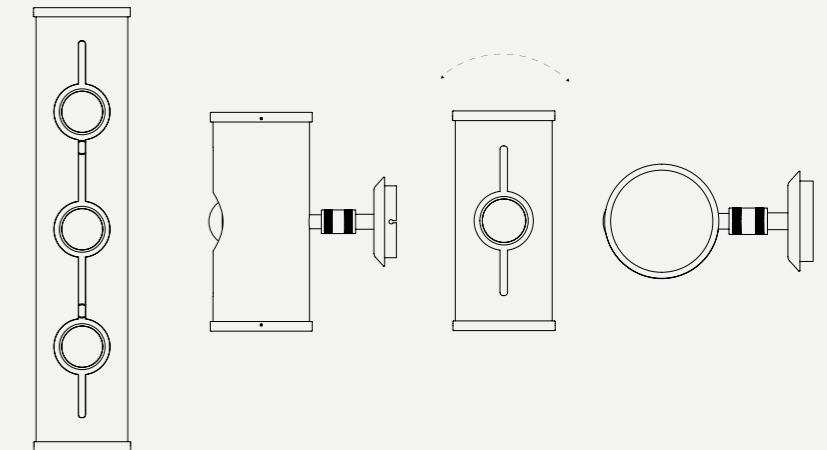

BULBS

1 x E14 Silver Crown Bulbs (included) (E12 for USA not included) max 40W per bulb