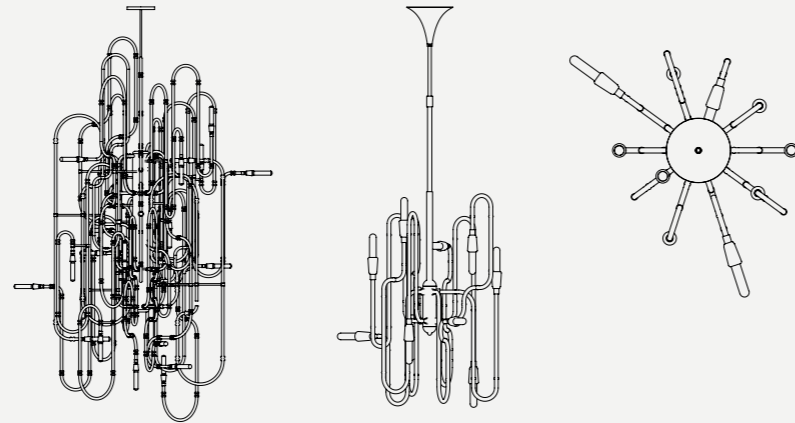

DIMENSIONS

HEIGHT: 27.5" | 70 cm
DIAM.: 19.6" | 50 cm
POLE HEIGHT: 27.5" | 70 cm (adjustable)

WEIGHT

APPROX.: 7 kg | 15.4 lbs

STANDARD FINISHES

BODY: Gold Plated

BULBS

10 X E14 (included), Tubular, 4W Power per bulb