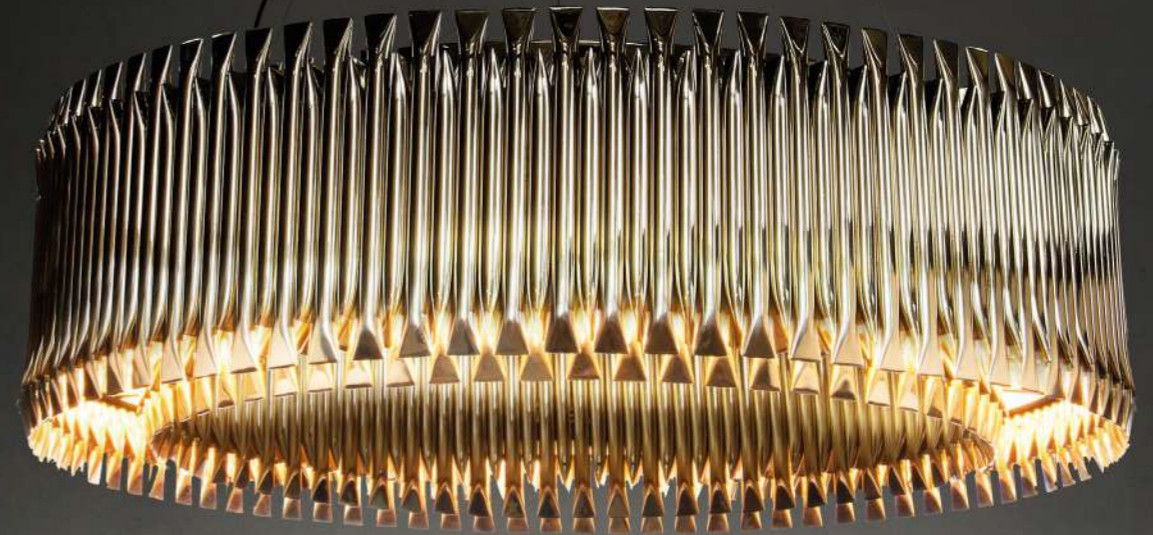

MATHENY ROUND | SUSPENSION

Feel the true statement of luxury with this modern ceiling lamp. Matheny is a unique light, a new take on the mid-century classics. Its golden tubes reflect the sophistication of a timeless iconic lamp.

FAMILY PRODUCTS

MATHENY FLOOR | pag.105
MATHENY TABLE | pag.140
MATHENY XL WALL | pag.167
MATHENY WALL | pag.172

STANDARD FINISHES

Body: Gold Plated

DIMENSIONS

Height: 11.8" | 30 cm
Diam.: 39.4" | 100 cm
Cord height: 39.4" | 100cm (adjustable)

WEIGHT

Approx.: 50 kg | 110 lbs

BULBS:

24 X G9 LED bulbs, 4W Power, 3000K Colour Temperature, Non Dimmable (bulbs not included for North America)