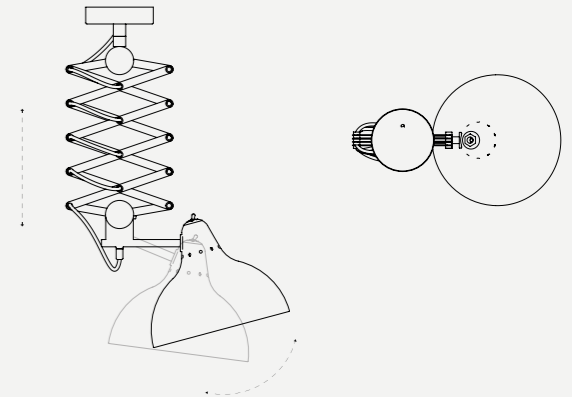

BULBS

1 x E27 Bulb (included)
max 40W per bulb (E26 for USA not included)