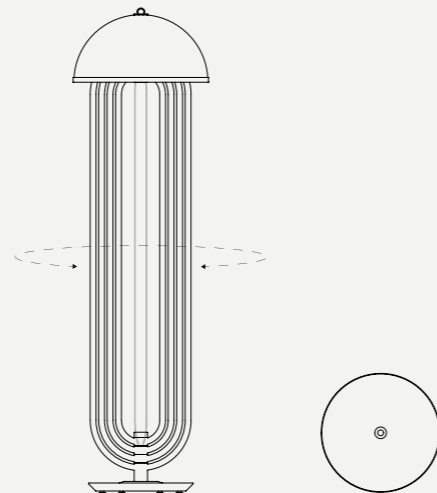

AMY TABLE LAMP

SEE PRODUCT AT PAGE 120

DIMENSIONS

HEIGHT: 21.6" | 55 cm
WIDTH: 7.8" | 20 cm
LENGTH: 11.8" | 30 cm

WEIGHT

APPROX.: 2,5 kg | 5.5 lbs

STANDARD FINISHES

BODY: Glossy Black and Gold Plated
SHADE: Glossy Black and Gold Powder Paint (inside)