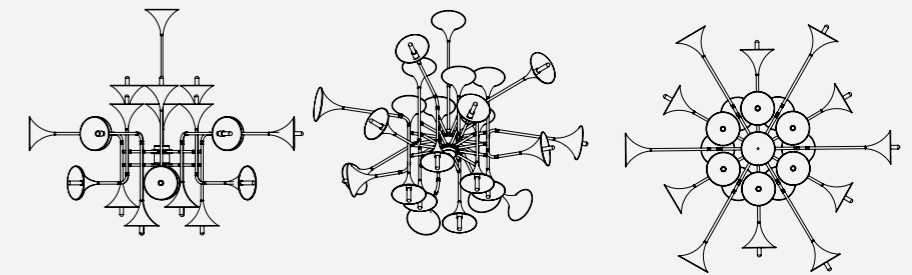

WEIGHT

APPROX.: 13 kg | 28.7 lbs

STANDARD FINISHES

BODY: Gold Plated

BULBS

24 x E14 LED (included), Tubular 4W (bulbs not included for North America)

We have three Botti suspension models with the same amount of bulbs. The only difference between them is the diameter: 90cm | 150cm | 250cm