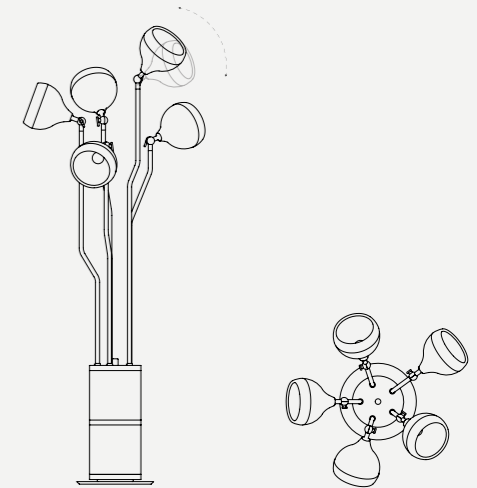

BULBS

5 x E27 Bulbs (included) (E12 for USA not included) max 40W per bulb

HERBIE FLOOR LAMP

SEE PRODUCT AT PAGE 97

DIMENSIONS

HEIGHT: 63" | 160cm
WIDTH: 18.9" | 48cm
DIAM.: 9.8" | 25cm

WEIGHT

APPROX.: 6,5 kg | 14.3 lbs

STANDARD FINISHES

BODY: Nickel Plated
SHADE: Black Matte and White Matte (inside)