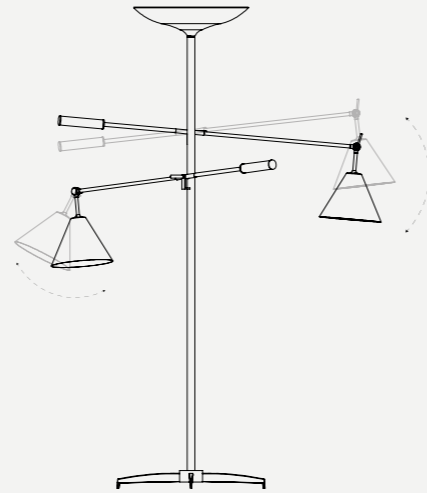

TORCHIERE FLOOR LAMP

SEE PRODUCT AT PAGE 113

DIMENSIONS

HEIGHT: 66.9" | 170 cm
DIAM.: 55.1" | 140 cm

WEIGHT

APPROX.: 17 kg | 37 lbs

STANDARD FINISHES

BODY: Gold Plated
SHADE: White Matte

BULBS

3 x E27 Bulbs (included) (for USA not included) max 40W per bulb

TURNER FLOOR LAMP

SEE PRODUCT AT PAGE 114

DIMENSIONS

HEIGHT: 66.9" | 170 cm
DIAM.: 19.7" | 50 cm

WEIGHT

APPROX.: 23 kg | 50 lbs

STANDARD FINISHES

BODY: Gold Plated and White Matte
SHADE: White Matte and Gold Powder Paint (Inside)
BASE: White Glossy