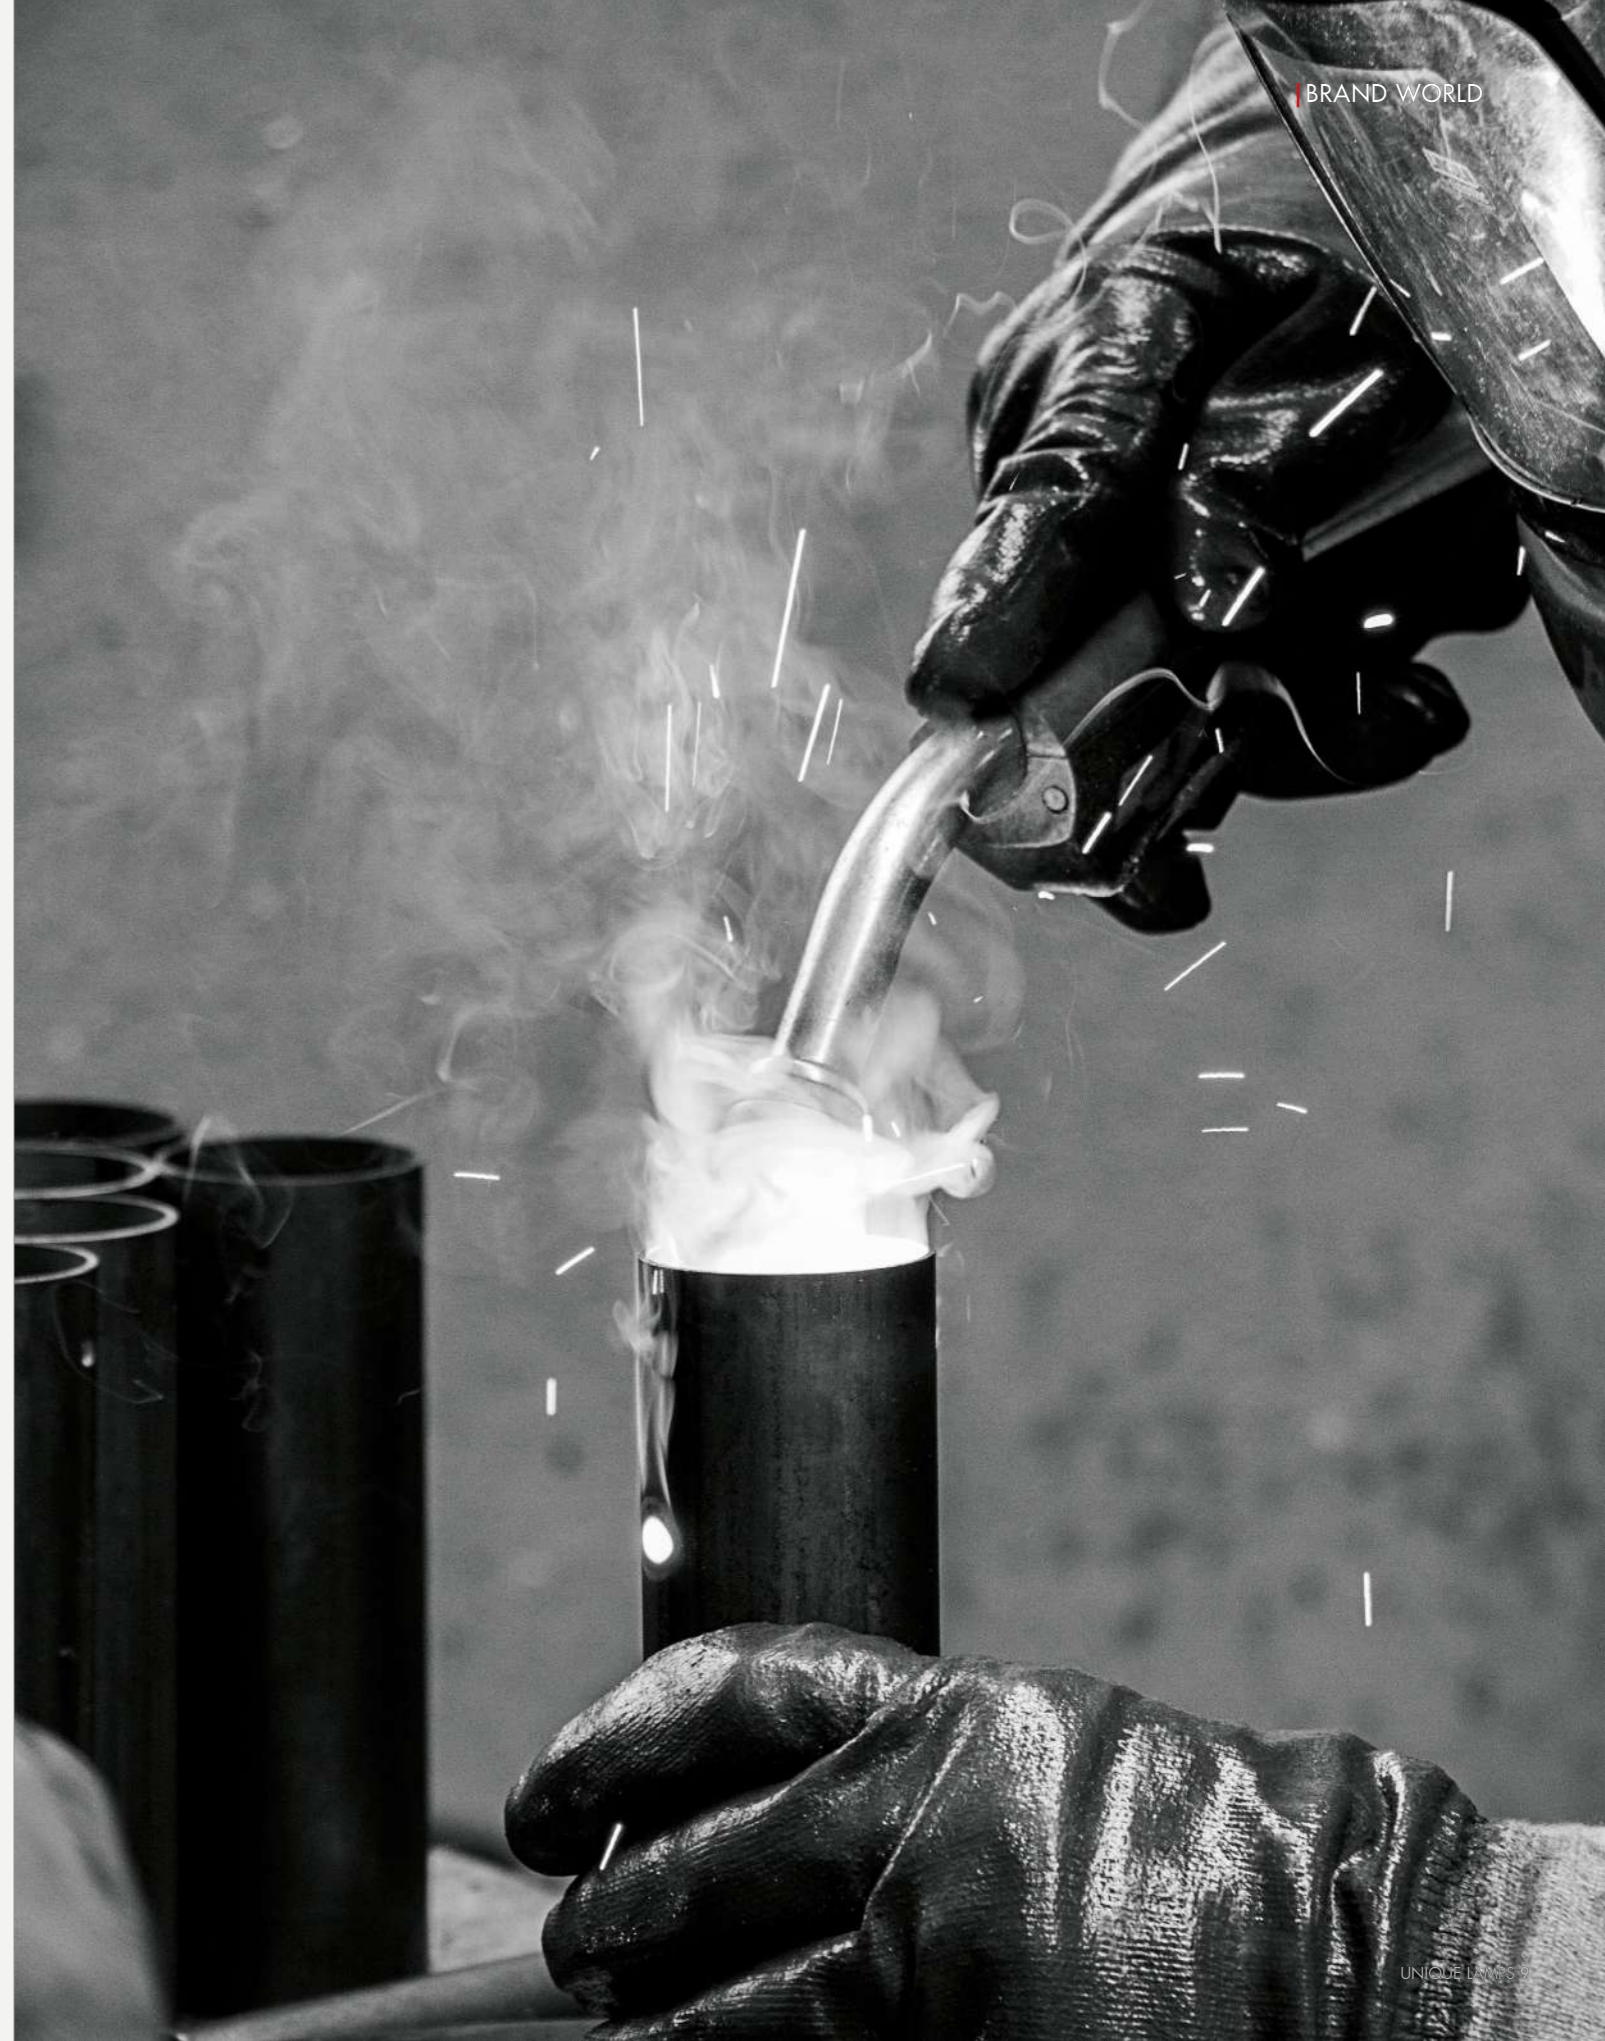

WE STRIVE FOR THE FOLLOWING VALUES:

DESIGN

Each unique Stilnovo lamp is a hymn to vintage lighting classics with a retro vibe smoothly reinterpreted by iconic contemporary designs.

CRAFTSMANSHIP

DELIGHTFULL is recovering the best handmade techniques, employing materials and color schematics that are aesthetically appropriate to the '40's, '50's and '60's.

MUSIC

Post-war design and music sharply inform styling choices, from the referencing of midcentury modernist iconography to the playful cool jazz-inspired names (Brubeck, Miles, Coltrane) of the fixtures.

UNIQUENESS

Delightfull takes a passion for the vintage hip trend and has creatively crafted a unique and contemporary lighting line for nowadays.