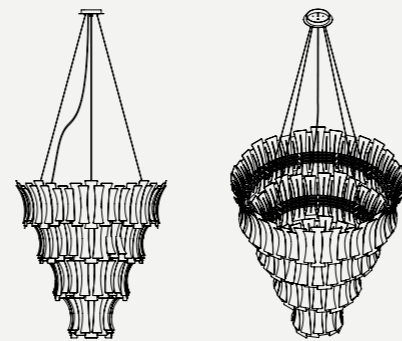

BULBS

42 x G9 LED bulbs, 4W Power, 3000K Colour Temperature, Non Dimmable
(bulbs not included for North America)