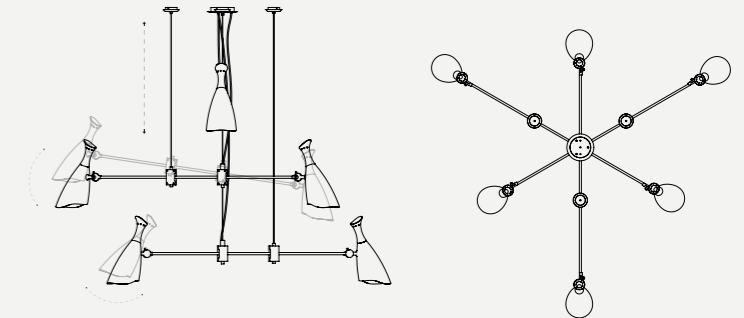

BULBS

18 x G9 LED bulbs, 4W Power, 3000K Colour Temperature, Non Dimmable
(bulbs not included for North America)