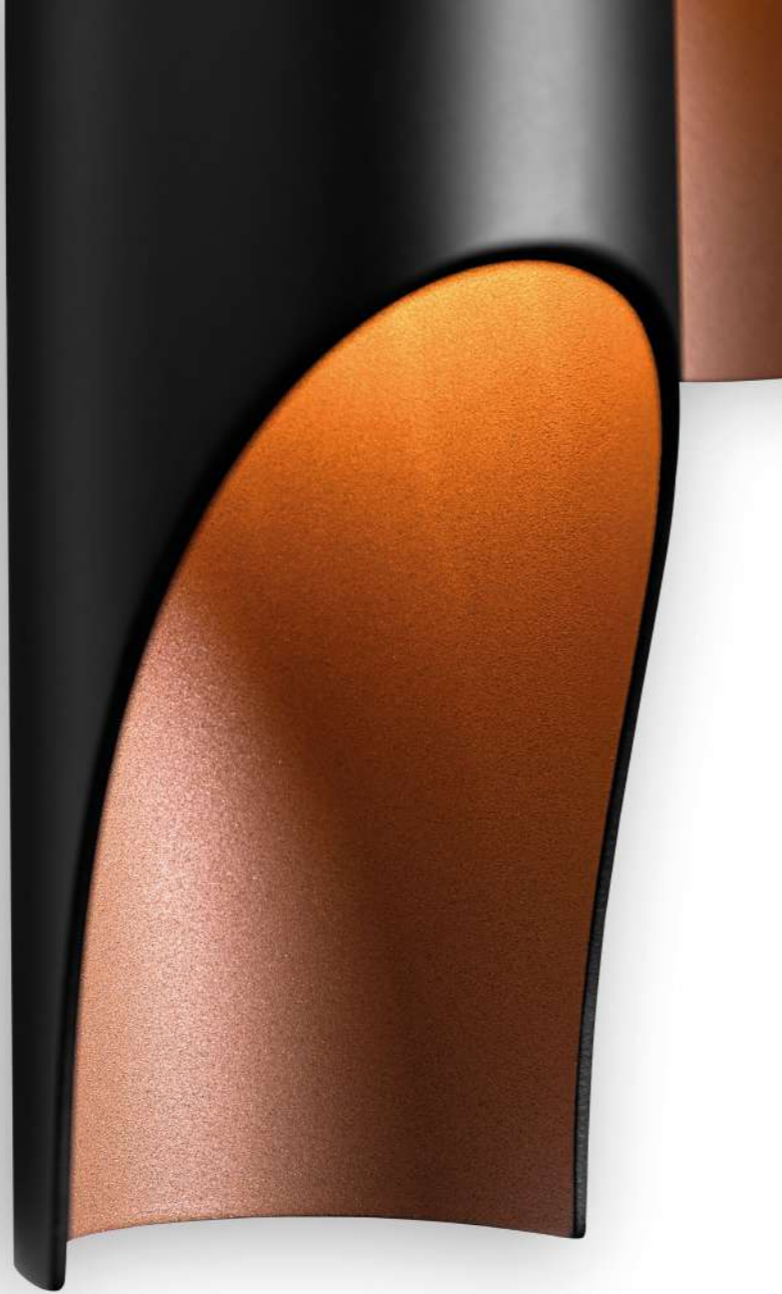

CONTRACT
COLLECTION

GALLIANO | WALL

Meet Galliano, a modern wall lamp with a minimalist style that fits in any space of your home, both indoor and outdoor. You can customize its finishes, as well as the number of its tubes, that can go up to 3.

FAMILY PRODUCTS
GALLIANO PENDANT | pag.44
GALLIANO ROUND | pag.46

STANDARD FINISHES
Body: Black Matte and Gold Powder Paint (inside)

DIMENSIONS
Height: 15.6" | 39.5 cm
Width: 2.6" | 6.5 cm
Length: 3.4" | 8.5 cm (adjustable)

WEIGHT
Approx.: 1kg | 2.2 lbs (per tube)

BULBS:
2 X G9 LED bulbs (included), 4W Power, 3000K Color Temperature, Non Dimmable (bulbs not included for North America)