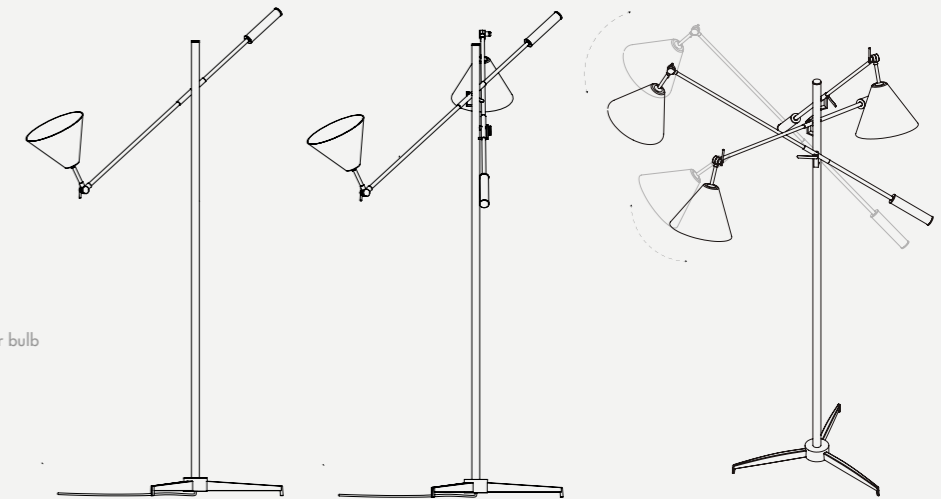

BULBS

3 x E27 Bulbs (included) (E26 for USA not included) max 40W per bulb

STARDUST FLOOR LAMP

SEE PRODUCT AT PAGE 112

DIMENSIONS

HEIGHT: 66.5" | 169 cm
DIAM.: 15.7" | 40 cm

WEIGHT

APPROX.: 18 kg | 40 lbs

STANDARD FINISHES

BODY: Gold Plated
BASE: Black Glossy

BULBS

7 x E14 Bulbs (included) (E12 for USA not included) max 40W per bulb

The light intensity of the lamps can be dimmed | The standard color of the switches can be black or white

MAKE IT YOUR OWN - CUSTOMIZE YOUR FAVORITE LIGHTING DESIGN
See our materials & finishes at page 154