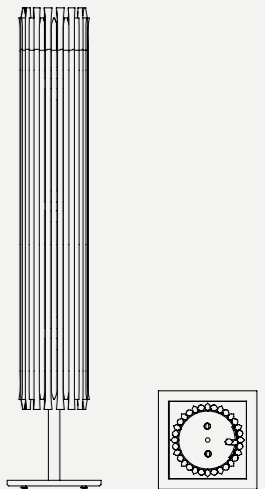

BULBS

9x E27 Bulbs(included) (E26 for USA not included) max 40W per bulb

MILES FLOOR LAMP

SEE PRODUCT AT PAGE 104

DIMENSIONS

HEIGHT: 69.7" | 177 cm
DIAM.: 25.6" | 65 cm

WEIGHT

APPROX.: 18,5 kg | 40.8 lbs

STANDARD FINISHES

BODY: Gold Plated
SHADE: Black Matte