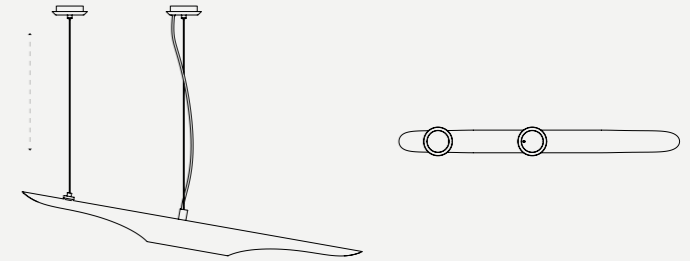

BULBS

2x G9 LED bulbs, 4W Power, 3000K Colour Temperature, Non Dimmable
(bulbs not included for North America)