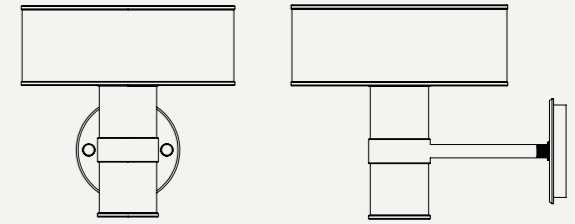

NORAH WALL LAMP

SEE PRODUCT AT PAGE 172

DIMENSIONS

HEIGHT: 15.7" | 40 cm
WIDTH: 13.8" | 35 cm
LENGTH: 12.2" | 31 cm

WEIGHT

APPROX.: 1 kg | 2.2 lbs

STANDARD FINISHES

BODY: Nickel Plated
BULB HOLDER: Glossy Black