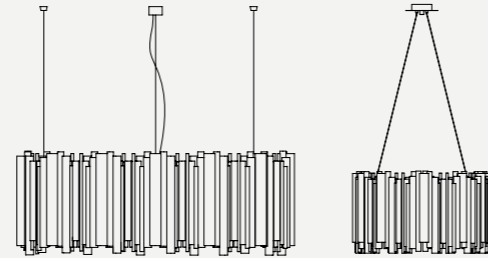

DIMENSIONS

HEIGHT: 17.3" | 44 cm
DIAM.: 39.3" | 100 cm
CORD HEIGHT: 39.4" | 100 cm (adjustable)

WEIGHT

APPROX.: 40 kg | 88 lbs

STANDARD FINISHES

BODY: Gold Plated

BULBS

24 x G9 LED bulbs, 4W Power, 3000K Colour Temperature, Non Dimmable
(bulbs not included for North America)