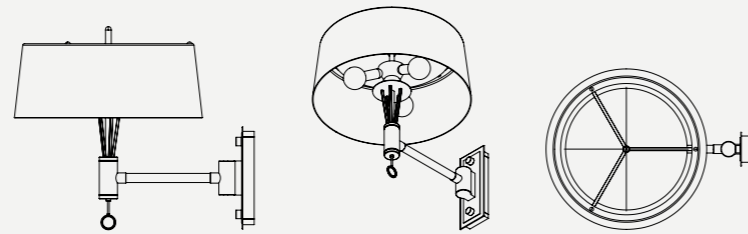

MILES WALL LAMP

SEE PRODUCT AT PAGE 174

DIMENSIONS

HEIGHT: 13.8" | 35 cm
WIDTH: 13" | 33cm
LENGTH: 16.5" | 42 cm

WEIGHT

APPROX.: 6 kg | 13.2 lbs

STANDARD FINISHES

BODY: Black Matte and Gold Plated
SHADE: Black Matte and Gold Powder Paint (inside)

BULBS

3 x E14 Bulbs (included) (E12 for USA not included) max 40W per bulb