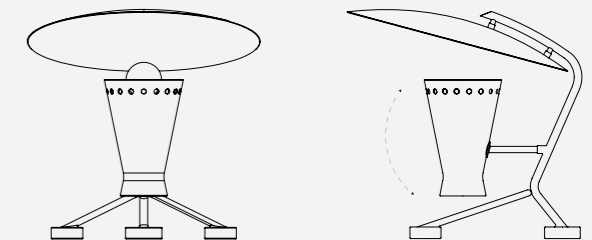

BASIE TABLE LAMP

SEE PRODUCT AT PAGE 124

DIMENSIONS

HEIGHT: 19.6" | 50 cm
WIDTH: 19.2" | 49 cm
LENGTH: 16.1" | 41 cm

WEIGHT

APPROX.: 12 kg | 26.5 lbs

STANDARD FINISHES

BODY: Gold Plated
SHADE: White Matte
BASE: Estremoz Marble