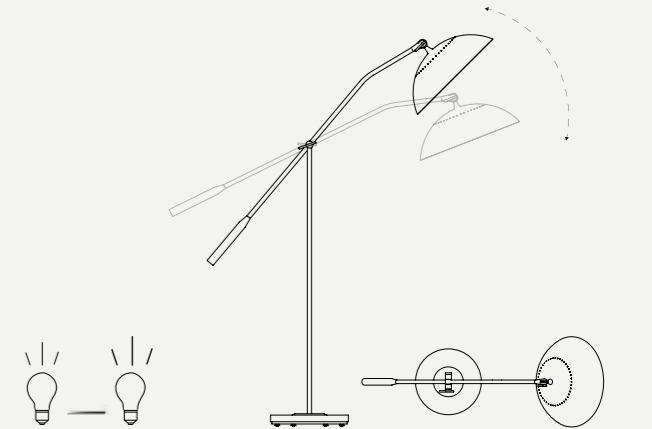

BULBS

4 X G9 LED bulbs (included), 4W Power, 3000K Color Temperature, Non Dimmable (bulbs not included for North America)