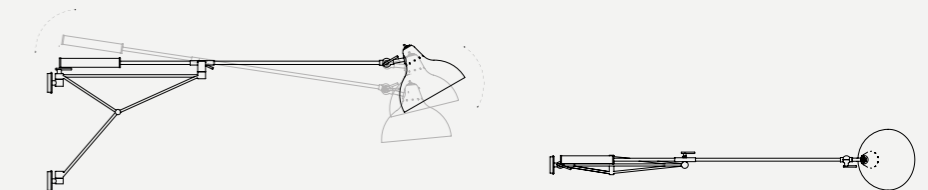

BULBS

1 x E27 Bulb (E26 for USA not included) max 40W per bulb