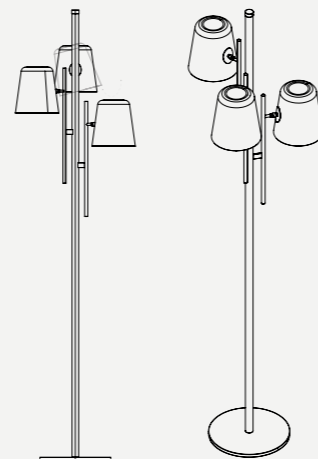

BULBS

3 x E27 Bulbs (included) (E26 for USA not included) max 40W per bulb

The light intensity of the lamps can be dimmed | The standard color of the switches can be black or white

MAKE IT YOUR OWN - CUSTOMIZE YOUR FAVORITE LIGHTING DESIGN
See our materials & finishes at page 154

COLEMAN FLOOR LAMP

SEE PRODUCT AT PAGE 87

DIMENSIONS

HEIGHT: 70.5" | 179 cm
DIAM.: 18" | 45 cm

WEIGHT

APPROX.: 5 kg | 11 lbs

STANDARD FINISHES

BODY: Nickel Plated
SHADE: Black Matte and Matte White (inside)
WIRE: Black