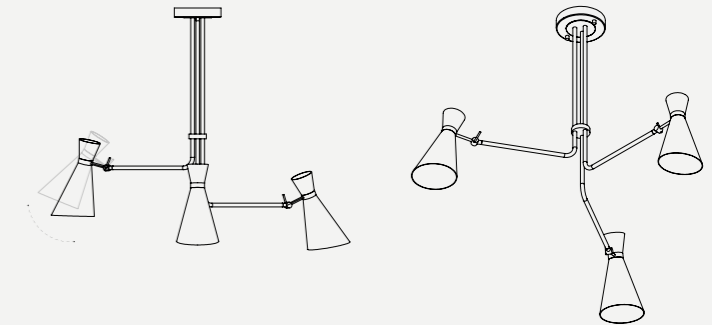

BULBS

3 x E27 Bulbs (included) (E26 for USA not included) max 40W per bulb