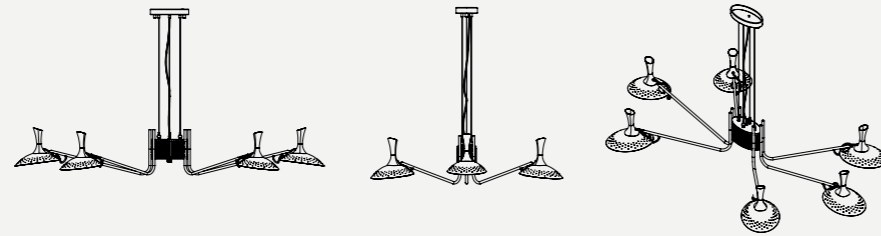

ABBAY SUSPENSION LAMP

SEE PRODUCT AT PAGE 12

DIMENSIONS

HEIGHT: 11,3" | 28,8 cm
WIDTH: 43,3" | 110,2 cm
DEPTH: 74,6" | 189,5 cm

WEIGHT

APPROX.: 15 kg | 33 lbs

STANDARD FINISHES

BODY: Polished Brass
SHADE: Glossy White

BULBS

6 x E14 Halogen Bulbs 28W (included)
(bulbs not included for North America)

ATOMIC PENDANT SUSPENSION LAMP

SEE PRODUCT AT PAGE 14

DIMENSIONS

HEIGHT: 28.7" | 73 cm
DIAM: 31.5" | 80 cm
CORD HEIGHT: 39.4" | 100CM (ADJUSTABLE)

WEIGHT

APPROX.: 25 kg | 55.1 lbs

STANDARD FINISHES

BODY: Nickel Plated
SHADE: Glossy Black

BULBS

8 x G9 LED bulbs, 4W Power, 3000K Colour Temperature, Non Dimmable
(bulbs not included for North America)