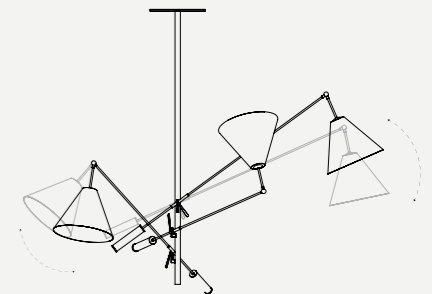

BULBS

3 x E27 Bulbs (included) (E26 for USA not included) max 40W per bulb