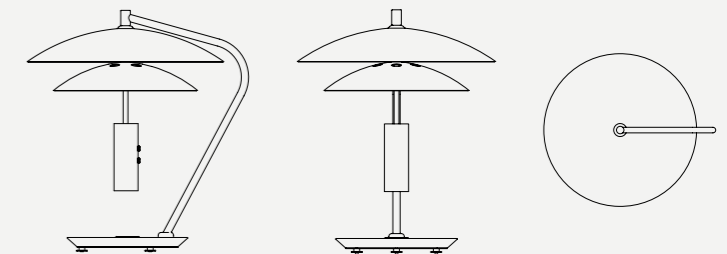

BULBS

2 X G9 LED bulbs (included), 4W Power, 3000K Color Temperature, Non Dimmable (bulbs not included for North America)