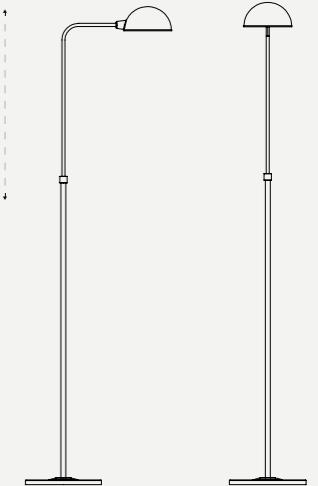

BULBS

1x E27 Bulb (included) (E26 for USA not included) max 40W per bulb

IKE FLOOR LAMP

SEE PRODUCT AT PAGE 98

DIMENSIONS

HEIGHT: 70.8" | 180 cm
DIAM.: 15.7" | 40 cm

WEIGHT

APPROX.: 12 kg | 26.4 lbs

STANDARD FINISHES

BODY: Gold Plated
SHADE: Glossy Black and Gold Plated

BULBS

3 X G9 LED bulbs (included), 4W Power, 3000K Color Temperature, Non Dimmable (bulbs not included for North America)