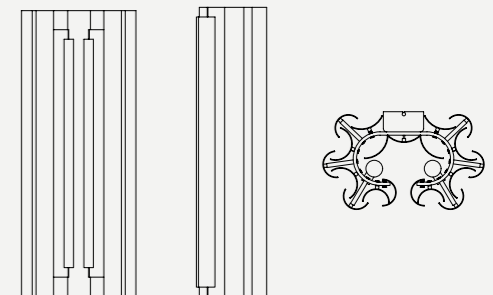

BULBS

4 X G9 LED bulbs (included), 4W Power, 3000K Color Temperature, Non Dimmable (bulbs not included for North America)