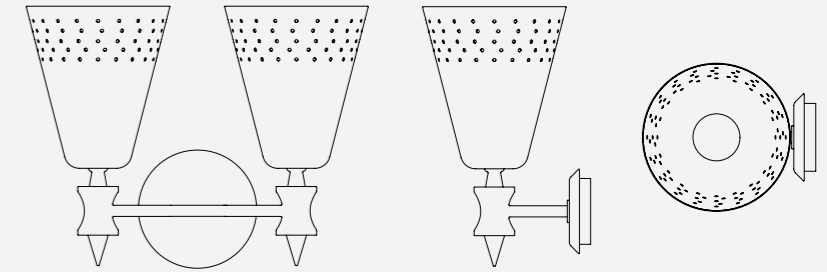

BULBS

2 x E27 Bulbs (included) (E26 for USA not included) max 40W per bulb