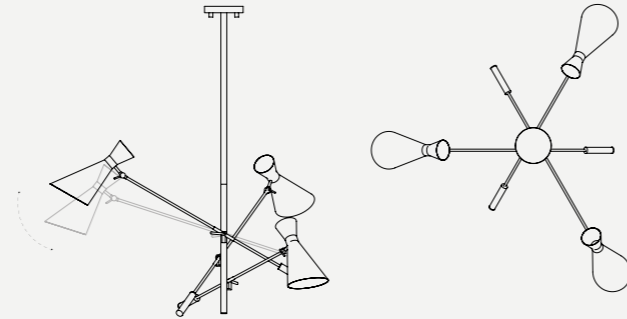

STANLEY SUSPENSION LAMP

SEE PRODUCT AT PAGE 69

DIMENSIONS

HEIGHT: 52.6" | 134 cm
DIAM.: 45" | 110 cm
POLE HEIGHT: 30.3" | 77 cm (min.)

WEIGHT

APPROX.: 15 kg | 33 lbs

STANDARD FINISHES

BODY: Nickel Plated
SHADE: Glossy Black
COUNTERWEIGHT: Glossy Black

BULBS

3 x E27 Bulbs (included) (E26 for USA not included) max 40W per bulb

TURNER SUSPENSION LAMP

SEE PRODUCT AT PAGE 70

DIMENSIONS

HEIGHT: 26.7" | 68cm
WIDTH: 11.8" | 30cm
LENGTH: 11.8" | 30cm
CORD HEIGHT:

WEIGHT

APPROX.: 3,5 kg | 7,7 lbs

STANDARD FINISHES

BODY: Brass
SHADE: Glossy White