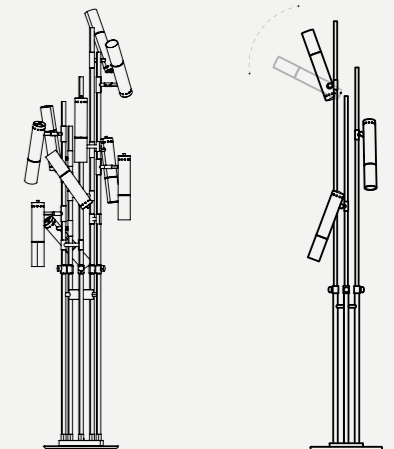

The light intensity of the lamps can be dimmed | The standard color of the switches can be black or white

MAKE IT YOUR OWN - CUSTOMIZE YOUR FAVORITE LIGHTING DESIGN
See our materials & finishes at page 154