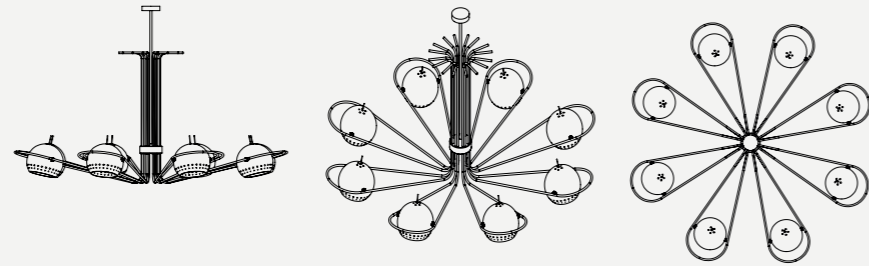

BULBS

8 x E27 Bulbs (included) (E26 for USA not included) max 40W per bulb