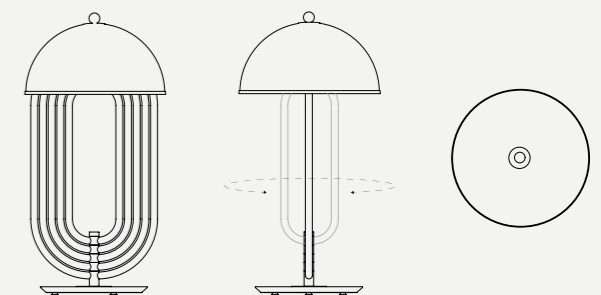

BULBS

3 x G9 Bulbs (included) (for USA not included) max 40W per bulb

The standard color of the switches can be black or white

MAKE IT YOUR OWN - CUSTOMIZE YOUR FAVORITE LIGHTING DESIGN
See our materials & finishes at page 154