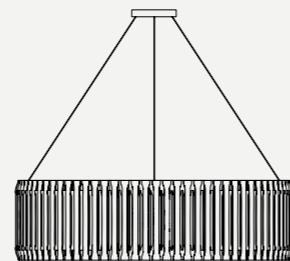

BULBS

24x G9 LED bulbs, 4W Power, 3000K Colour Temperature, Non Dimmable (bulbs not included for North America)