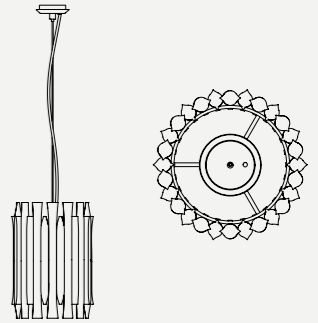

BULBS

6 x G9 LED bulbs, 4W Power, 3000K Colour Temperature, Non Dimmable (bulbs not included for North America)