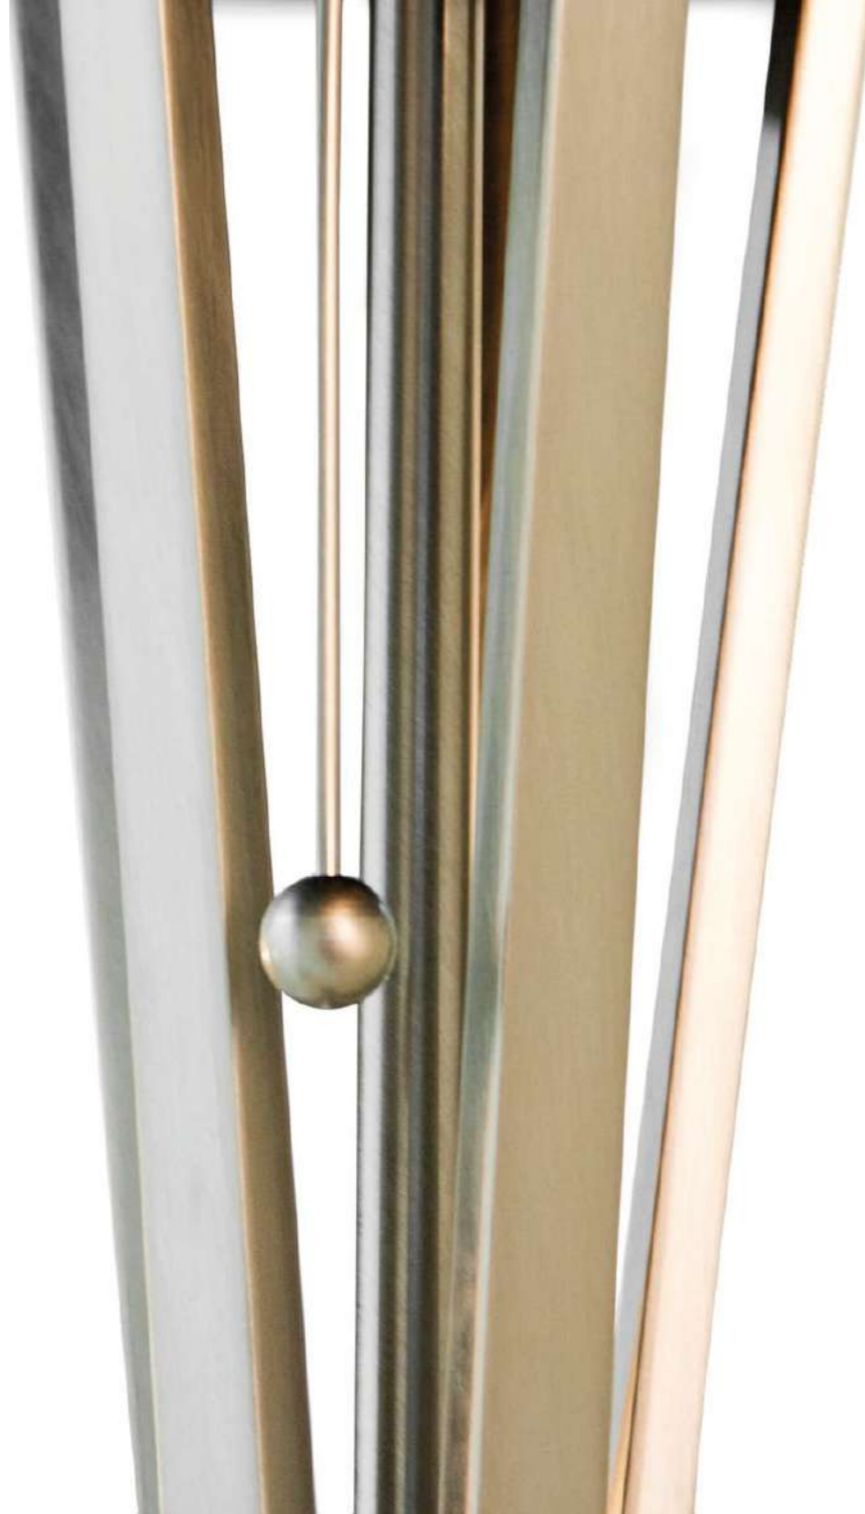

Body: Gold Plated
Base: Gold Plated and Black Glossy

DIMENSIONS

Height: 65" | 165cm
Diam.: 13.8" | 35cm (adjustable)

WEIGHT

Approx.: 40 kg | 88 lbs

BULBS:

9 X E27 Bulbs(included) (E26 for USA not included) max 40W per bulb