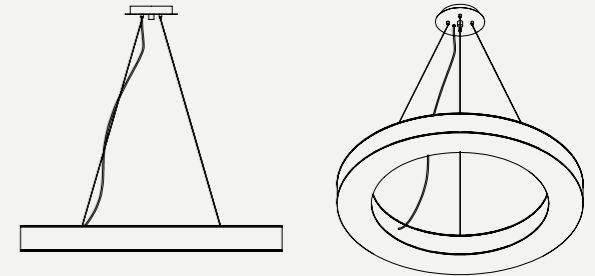

BULBS

12 X G9 LED bulbs (included), 4W Power, 3000K Color Temperature, Non Dimmable (bulbs not included for North America)