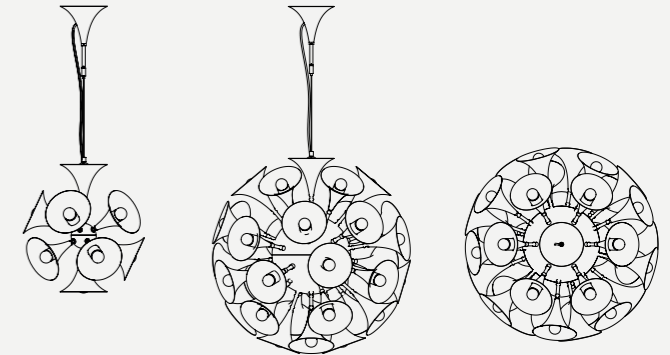

BULBS

11 x E14 Silver Crown Bulbs (included)
(E12 for USA not included) max 40W per bulb

BOTTI SUSPENSION LAMP

SEE PRODUCT AT PAGE 20

DIMENSIONS

HEIGHT: 25,59" | 65 cm
DIAM: 35,43" | 90 cm
POLE HEIGHT: adjustable

WEIGHT

APPROX.: 13 kg | 28.7 lbs

STANDARD FINISHES

BODY: Gold Plated