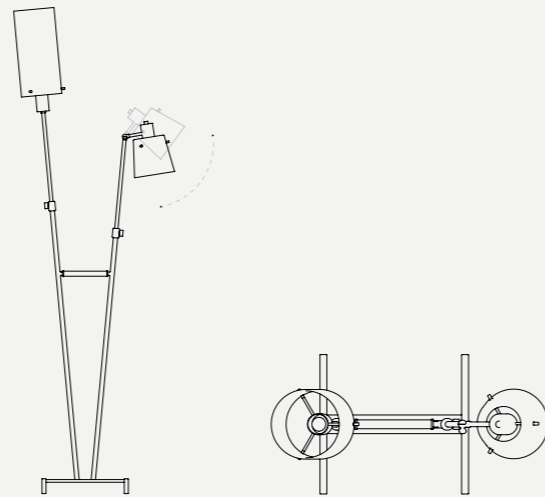

PASTORIUS FLOOR LAMP

SEE PRODUCT AT PAGE 106

DIMENSIONS

HEIGHT: 70.1" | 178 cm
WIDTH: 24.4" | 62 cm
LENGTH: 11.8" | 30 cm

WEIGHT

APPROX.: 6 kg | 13.2 lbs

STANDARD FINISHES

BODY: Nickel Plated
SHADE: Black Matte and Glossy White (inside) | Acrylic

BULBS

2 x E27 Bulbs (included) (E26 for USA not included) max 40W per bulb

SCOFIELD FLOOR LAMP

SEE PRODUCT AT PAGE 107

DIMENSIONS

HEIGHT: 72.1" | 182 cm
DIAM.: 14.1" | 36 cm

WEIGHT

APPROX.: 12 kg | 26.5 lbs

STANDARD FINISHES

BODY: Nickel Plated
SHADE: White Matte and Nickel Plated
BASE: White Glossy
WIRE: White

BULBS

3 X GU10 bulbs (included) max 40W per bulb

SIMONE FLOOR LAMP

SEE PRODUCT AT PAGE 108

DIMENSIONS

HEIGHT: 70.9" | 180 cm
WIDTH: 51.2" | 130 cm
LENGTH: 39.4" | 100 cm

WEIGHT

APPROX.: 15 kg | 33 lbs

STANDARD FINISHES

BODY: Nickel Plated
SHADE: Glossy White
BASE: Red