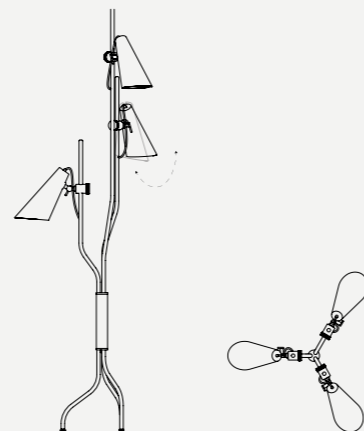

BULBS

3 x E27 Bulbs (included) (E26 for USA not included) max 40W per bulb

The light intensity of the lamps can be dimmed | The standard color of the switches can be black or white

MAKE IT YOUR OWN - CUSTOMIZE YOUR FAVORITE LIGHTING DESIGN
See our materials & finishes at page 154

HANNA FLOOR LAMP

SEE PRODUCT AT PAGE 96

DIMENSIONS

HEIGHT: 66.9" | 170 cm
DIAM.: 31.5" | 80 cm

WEIGHT

APPROX.: 34 kg | 75 lbs

STANDARD FINISHES

BODY: Gold Plated
SHADE: Gold Plated and White Matte