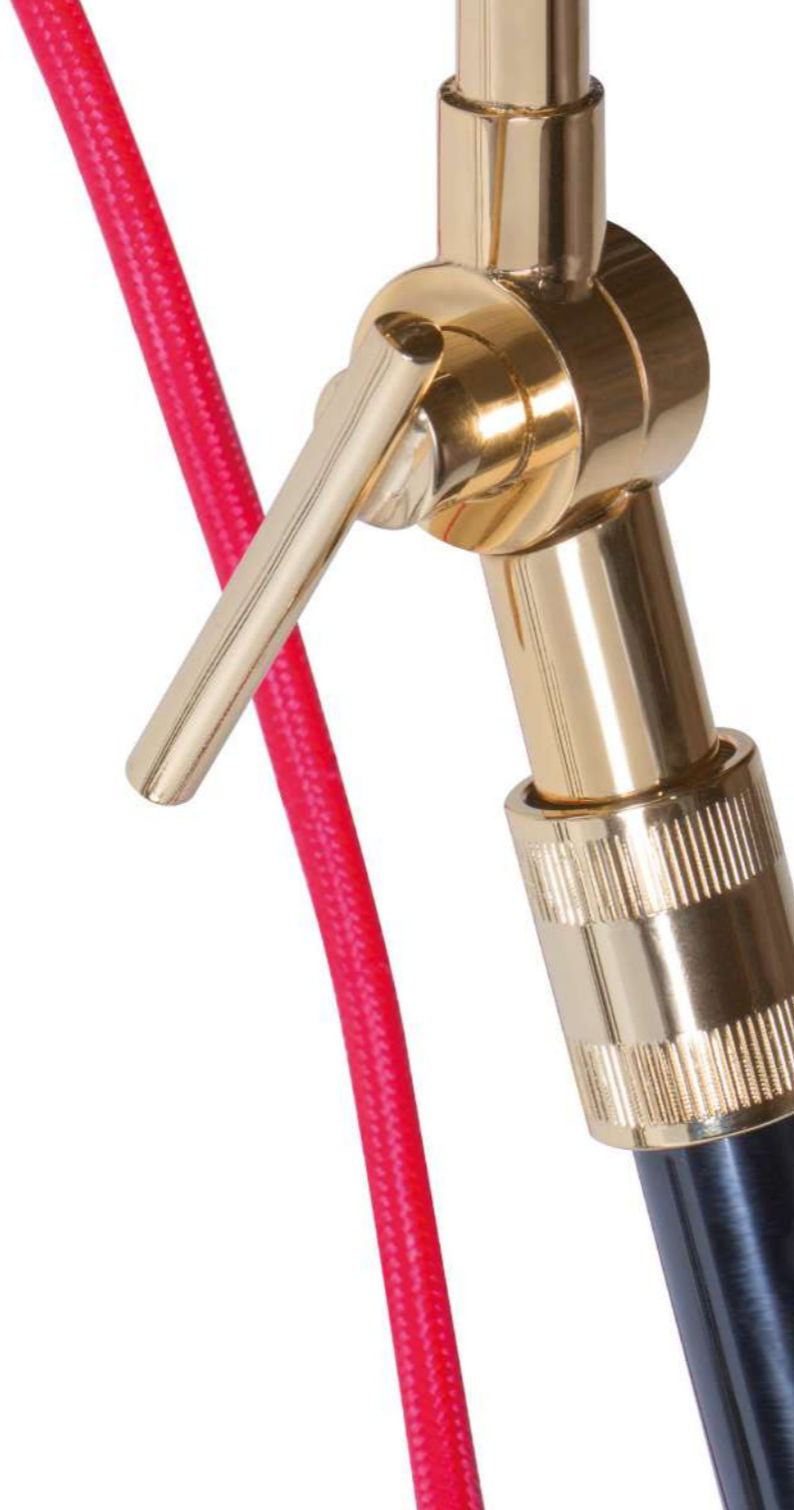

SIMONE | WALL

Simone wall lamp has a sleek, utilitarian design that brings a vintage flair to modern interiors. This mid-century modern sconce works beautifully as a reading light next to a bed, or on a hallway.

FAMILY PRODUCTS
SIMONE SUSPENSION | pag.69
SIMONE FLOOR | pag.110

STANDARD FINISHES
Body: Gold Plated
Shade: Glossy White
Wire: Red

DIMENSIONS
Height: 45.7" | 116 cm
Width: 17.7" | 45.5 cm
Length: 17.7" | 45.5 cm
(adjustable)

WEIGHT
Approx.: 9 kg | 19.8 lbs

BULBS:
3 X E27 Bulbs (included) (E26 for USA not included) max 40W per bulb

TURNER | WALL

Turner wall lamp was inspired by Tina Turner's electrifying dance moves. With 4 oval arcs made in brass, this vintage wall light adds an elegant and sophisticated touch to any room.

FAMILY PRODUCTS
TURNER SUSPENSION | pag.72
TURNER FLOOR | pag.116
TURNER TABLE | pag.144

STANDARD FINISHES
Body: Gold Plated
Shade: Glossy White
Wire: Red

DIMENSIONS
Height: 37.4" | 95cm
Width: 11.8" | 30cm
Length: 12.6" | 32cm
(adjustable)

WEIGHT
Approx.: 5.7 kg | 12.6 lbs

BULBS:
1 X E27 Bulbs (included) (E26 for USA not included) max 40W per bulb