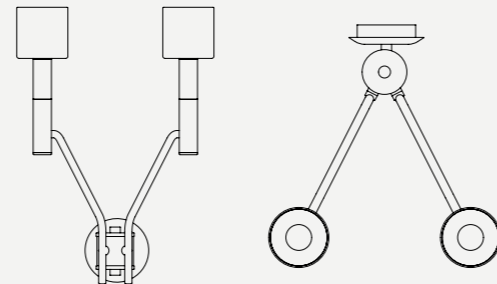

BULBS

2 X G9 LED bulbs (included), 4W Power, 3000K Color Temperature, Non Dimmable (bulbs not included for North America)