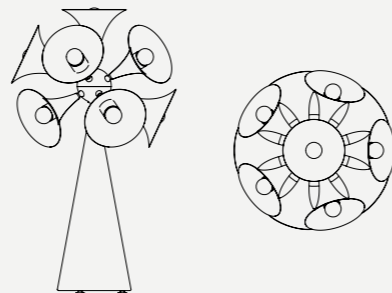

BULBS

11 x E14 Silver Crown Bulbs (included) (E26 for USA not included) max 40W per bulb

CARTER TABLE LAMP

SEE PRODUCT AT PAGE 130

DIMENSIONS

HEIGHT: 19.6" | 50 cm
DIAM.: 15.7" | 40 cm

WEIGHT

APPROX.: 19,6" | 50 cm

STANDARD FINISHES

BODY: Gold Plated and Matte White
SHADE: Gold Plated and Matte White

BULBS

3 X G9 LED bulbs (included), 4W Power, 3000K Color Temperature, Non Dimmable (bulbs not included for North America)