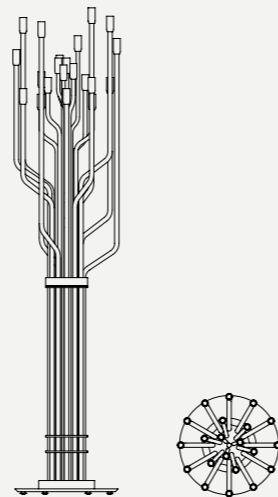

BULBS

19 x G9 Bulbs (included) (for USA not included) max 40W per bulb

LEE FLOOR LAMP

SEE PRODUCT AT PAGE 102

DIMENSIONS

HEIGHT: 65.4" | 166 cm
WIDTH: 11.8" | 30 cm
DIAM.: 9.8" | 25 cm

WEIGHT

APPROX.: 10 kg | 22 lbs

STANDARD FINISHES

BODY: Nickel Plated
SHADE: Glossy Black and White Matte (inside) | Top Cover: Nickel Plated and White Matte (inside)