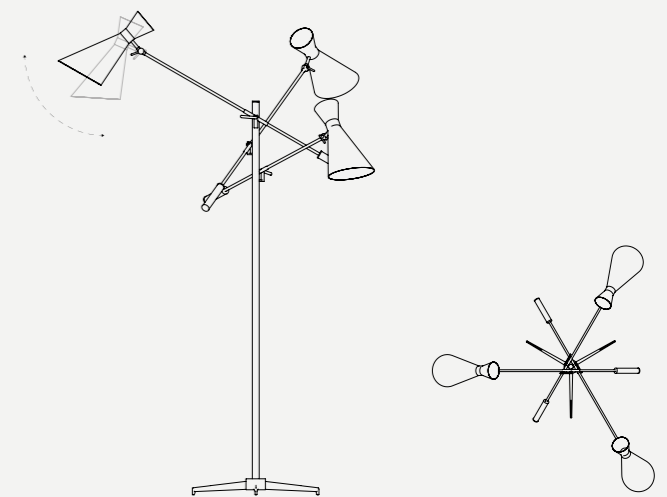

SINATRA FLOOR LAMP

SEE PRODUCT AT PAGE 110

DIMENSIONS

HEIGHT: 70.9" | 180 cm
WIDTH: 51.2" | 130 cm
LENGTH: 39.4" | 100 cm

WEIGHT

APPROX.: 12 kg | 26.5 lbs

STANDARD FINISHES

BODY: Nickel Plated
SHADE: Glossy Red and White Matte (inside)
COUNTERWEIGHT: Glossy Red