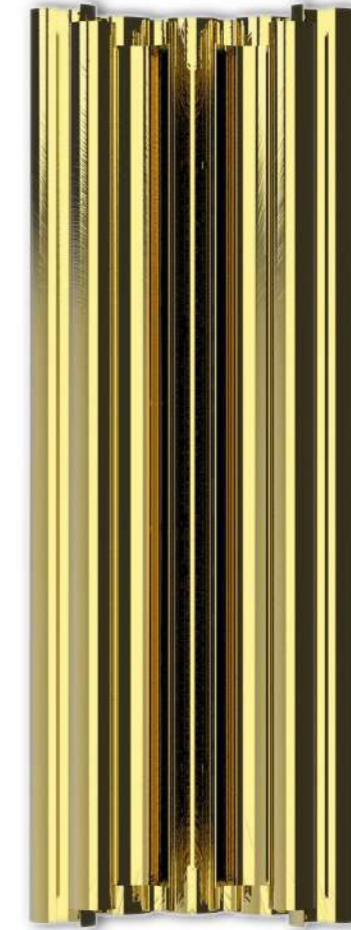

NORAH | WALL

Due to its delicate and curved forms, Norah wall lamp transmits a sense of elegance and sophistication. It is possible to customize this wall light with any RAL color, in order to adapt it to every room.