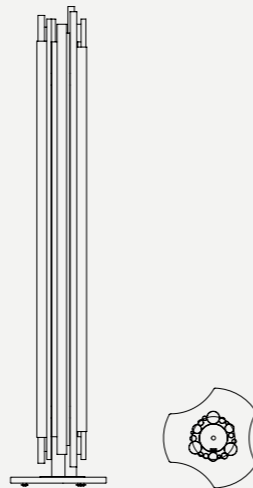

BULBS

6 x E27 Bulbs (included) (E26 for USA not included) max 40W per bulb

COLE FLOOR LAMP

SEE PRODUCT AT PAGE 86

DIMENSIONS

HEIGHT: 76" | 193 cm
WIDTH: 17.7" | 45 cm
DIAM.: 13.8" | 35 cm

WEIGHT

APPROX.: 13 kg | 28.7 lbs

STANDARD FINISHES

BODY: Nickel Plated
SHADE: Glossy Black and White Matte (inside)