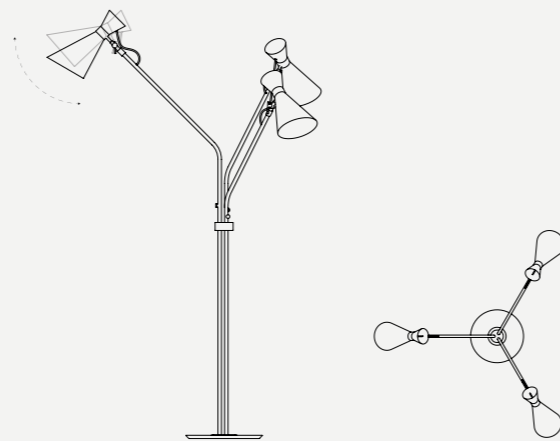

BULBS

3 x E27 Bulbs (included) (E26 for USA not included) max 40W per bulb

The light intensity of the lamps can be dimmed | The standard color of the switches can be black or white

MAKE IT YOUR OWN - CUSTOMIZE YOUR FAVORITE LIGHTING DESIGN
See our materials & finishes at page 154

STANLEY FLOOR LAMP

SEE PRODUCT AT PAGE 109

DIMENSIONS

HEIGHT: 70.9" | 180 cm
WIDTH: 51.2" | 130 cm
LENGTH: 39.4" | 100 cm

WEIGHT

APPROX.: 13 kg | 28.6 lbs

STANDARD FINISHES

BODY: Nickel Plated
SHADE: Glossy Black and White Matte (inside)
COUNTERWEIGHT: Glossy Black