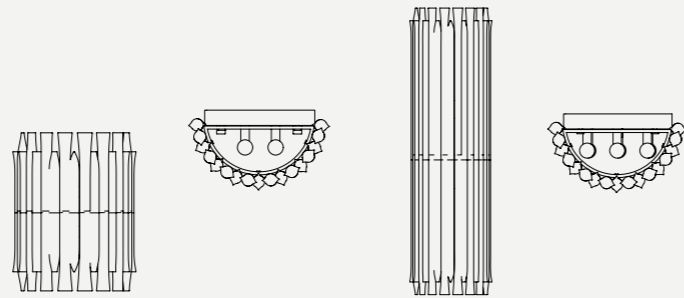

HENDRIX WALL LAMP

SEE PRODUCT AT PAGE 166

DIMENSIONS

DIAM.: 11.8" | 30 cm
LENGTH: 3.5" | 9 cm

WEIGHT

APPROX.: 2 kg | 4.4 lbs

STANDARD FINISHES

BODY: Gold Plated