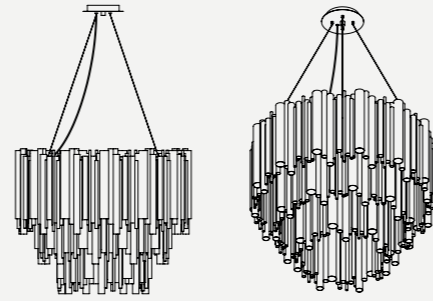

BRUBECK CHANDELIER SUSPENSION LAMP

SEE PRODUCT AT PAGE 19

DIMENSIONS

HEIGHT: 31.5" | 80cm
DIAM.: 39.3" | 100 cm
CORD HEIGHT: 39.4" | 100cm (adjustable)

WEIGHT

APPROX.: 85 kg | 187 lbs

STANDARD FINISHES

BODY: Gold Plated

BULBS

45 x G9 LED bulbs, 4W Power, 3000K Colour Temperature, Non Dimmable
(bulbs not included for North America)

BRUBECK ROUND SUSPENSION LAMP

SEE PRODUCT AT PAGE 24

DIMENSIONS

HEIGHT: 17.3" | 44 cm
DIAM.: 39.3" | 100 cm
CORD HEIGHT: (adjustable)

WEIGHT

APPROX.: 46 kg | 99 lbs

STANDARD FINISHES

BODY: Gold Plated

BULBS

30 x G9 Bulbs 40W
(bulbs not included for North America)