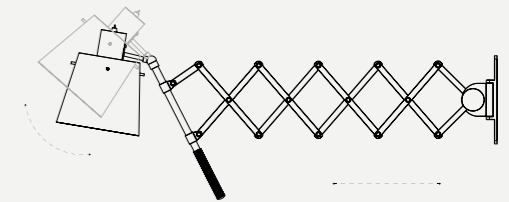

BULBS

1 x E27 Bulb (included) (E26 for USA not included) max 40W per bulb