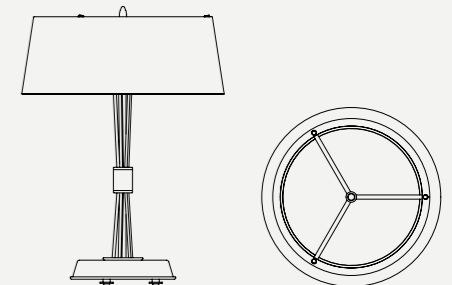

HEIGHT: 18.1" | 46 cm
DIAM.: 13.4" | 34 cm

WEIGHT

APPROX.: 4 kg | 8.8 lbs

STANDARD FINISHES

BODY: Gold Plated
SHADE: Black Matte and Gold Powder Paint (inside)

BULBS

3 x E27 Bulbs (included) (E26 for USA not included) max 40W per bulb