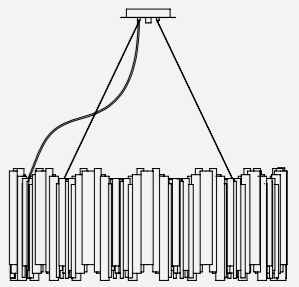

BRUBECK CHANDELIER SUSPENSION LAMP

SEE PRODUCT AT PAGE 19

DIMENSIONS

HEIGHT: 31.5" | 80cm
DIAM.: 39.3" | 100 cm
CORD HEIGHT: 39.4" | 100cm (adjustable)

WEIGHT

APPROX.: 85 kg | 187 lbs

STANDARD FINISHES

BODY: Gold Plated

BULBS

45 x G9 LED bulbs, 4W Power, 3000K Colour Temperature, Non Dimmable
(bulbs not included for North America)

BRUBECK ROUND SUSPENSION LAMP

SEE PRODUCT AT PAGE 24

DIMENSIONS

HEIGHT: 17.3" | 44 cm
DIAM.: 39.3" | 100 cm
CORD HEIGHT: (adjustable)

WEIGHT

APPROX.: 46 kg | 99 lbs

STANDARD FINISHES

BODY: Gold Plated

BULBS

30 x G9 Bulbs 40W
(bulbs not included for North America)

BRUBECK OVAL SUSPENSION LAMP

SEE PRODUCT AT PAGE 22

DIMENSIONS

HEIGHT: 17.3" | 44 cm
DIAM.: 39.3" | 100 cm
CORD HEIGHT: 39.4" | 100 cm (adjustable)

WEIGHT

APPROX.: 40 kg | 88 lbs

STANDARD FINISHES

BODY: Gold Plated

BULBS

24 x G9 LED bulbs, 4W Power, 3000K Colour Temperature, Non Dimmable
(bulbs not included for North America)

BRUBECK SPIRAL SUSPENSION LAMP

SEE PRODUCT AT PAGE 26

DIMENSIONS

HEIGHT: 105.12" | 267 cm
DIAM.: 59.06" | 150 cm
CORD HEIGHT: (adjustable)

WEIGHT

APPROX.: 190 kg | 418 lbs

STANDARD FINISHES

BODY: Gold Plated

BULBS

LED TAPE (included), 14W Power, 3000K Color Temperature, Non Dimmable (bulbs not included for North America)

BRUBECK PENDANT SUSPENSION LAMP

SEE PRODUCT AT PAGE 23

DIMENSIONS

HEIGHT: 17.3" | 44 cm
DIAM.: 5.1" | 13 cm
CORD HEIGHT: 39.4" | 100cm (adjustable)

WEIGHT

APPROX.: 4,5 kg | 9.9 lbs

STANDARD FINISHES

BODY: Gold Plated

BULBS

6 x G9 LED bulbs, 4W Power, 3000K Colour Temperature, Non Dimmable
(bulbs not included for North America)

CANNONBALL SUSPENSION LAMP

SEE PRODUCT AT PAGE 27

DIMENSIONS

HEIGHT: 51.1" | 130 cm
DIAM.: 51.1" | 130 cm
CORD HEIGHT: 39.4" | 100 cm"

WEIGHT

APPROX.: 18 kg | 39.6 lbs

STANDARD FINISHES

BODY: Gold Plated

BULBS