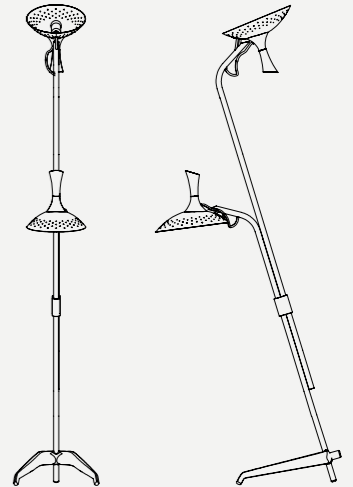

BULBS

2 X E14 bulbs (included), 40W Power, 3000K Color Temperature, Non Dimmable (bulbs not included for North America)

AMY FLOOR LAMP

SEE PRODUCT AT PAGE 80

DIMENSIONS

HEIGHT: 65" | 165 cm
WIDTH: 11.8" | 30 cm
DEPTH: 15.7" | 40 cm

WEIGHT

APPROX.: 6,5 kg | 14.3 lbs

STANDARD FINISHES

BODY: Glossy Black and Gold Plated
SHADE: Glossy Black and Gold