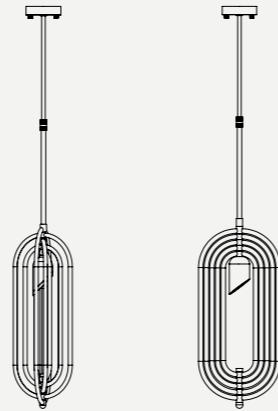

BULBS

1 x E27 Bulbs (included) (E26 for USA not included) max 40W per bulb