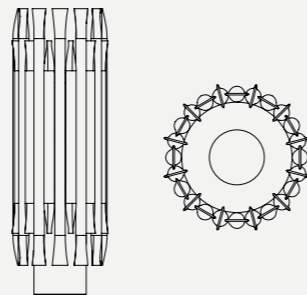

The standard color of the switches can be black or white

MAKE IT YOUR OWN - CUSTOMIZE YOUR FAVORITE LIGHTING DESIGN
See our materials & finishes at page 154

MEOLA TABLE LAMP

SEE PRODUCT AT PAGE 139

DIMENSIONS

HEIGHT: 11" | 28 cm
DIAM.: 9.8" | 25 cm

WEIGHT

APPROX.: 3 kg | 6.6 lbs

STANDARD FINISHES

BODY: Nickel Plated
SHADE: Glossy Black and White Matte (inside)