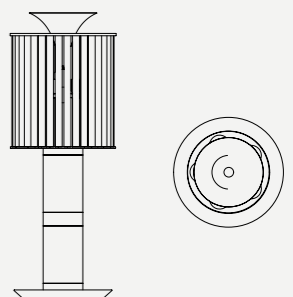

HEIGHT: 27.6" | 70 cm
DIAM.: 9.8" | 25 cm

WEIGHT

APPROX.: 20 kg | 44 lbs

STANDARD FINISHES

BODY: Gold Plated and Estremoz Marble
SHADE: Gold Plated

BULBS

6 X G9 LED bulbs (included), 4W Power, 3000K Color Temperature, Non Dimmable (bulbs not included for North America)