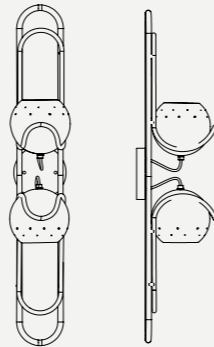

BULBS

2 x E27 Bulbs (included) (E26 for USA not included) max 40W per bulb