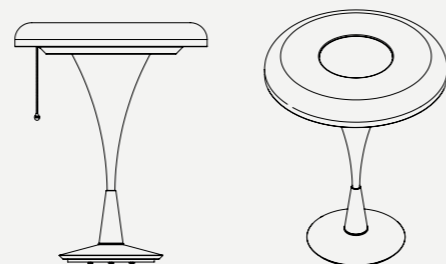

The standard color of the switches can be black or white

MAKE IT YOUR OWN - CUSTOMIZE YOUR FAVORITE LIGHTING DESIGN
See our materials & finishes at page 154

COLTRANE TABLE LAMP

SEE PRODUCT AT PAGE 129

DIMENSIONS

HEIGHT: 24.4" | 62 cm
DIAM.: 7.5" | 19 cm

WEIGHT

APPROX.: 5 kg | 6.6 lbs

STANDARD FINISHES

SHADE: Black Matte and Gold Powder Paint (inside)
BASE: Gold plated