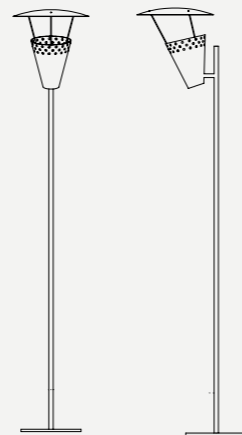

BULBS

19 x G9 Bulbs (included) (for USA not included) max 40W per bulb

The light intensity of the lamps can be dimmed | The standard color of the switches can be black or white

MAKE IT YOUR OWN - CUSTOMIZE YOUR FAVORITE LIGHTING DESIGN
See our materials & finishes at page 154

MATHENY FLOOR LAMP

SEE PRODUCT AT PAGE 103

DIMENSIONS

HEIGHT: 65" | 165cm
DIAM.: 13.8" | 35cm

WEIGHT

APPROX.: 40 kg | 88 lbs

STANDARD FINISHES

BODY: Gold Plated
BASE: Gold Plated and Black Glossy