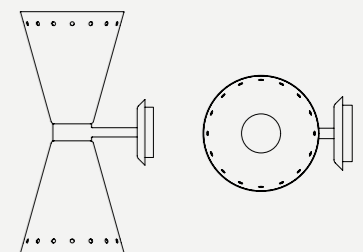

BULBS

2 x E27 Bulbs (included) (E26 for USA not included) max 40W per bulb