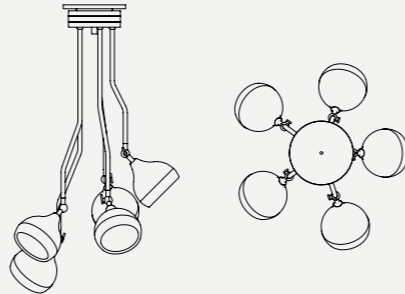

BULBS

5 x E27 Bulbs (included)
max 40W per bulb (E26 for USA not included)