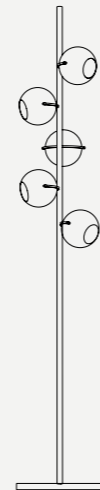

SIMONE FLOOR LAMP

SEE PRODUCT AT PAGE 108

DIMENSIONS

HEIGHT: 70.9" | 180 cm
WIDTH: 51.2" | 130 cm
LENGTH: 39.4" | 100 cm

WEIGHT

APPROX.: 15 kg | 33 lbs

STANDARD FINISHES

BODY: Nickel Plated
SHADE: Glossy White
BASE: Red