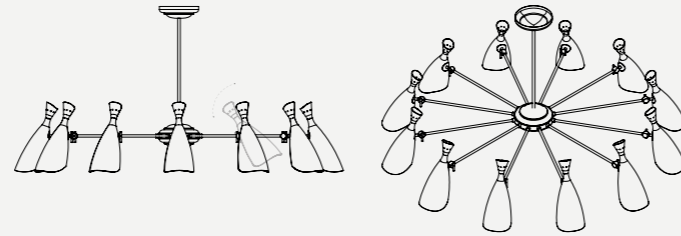

DUKE ROUND SUSPENSION LAMP

SEE PRODUCT AT PAGE 36

DIMENSIONS

HEIGHT: 13.8" | 35 cm
DIAM.: 66" | 168 cm

WEIGHT

APPROX.: 30 kg | 26,4 lbs

STANDARD FINISHES

BODY: Black Matte and Gold Plated
SHADE: Glossy Black, Gold Plated and White Matte

BULBS

36 x G9 LED bulbs, 4W Power, 3000K Colour Temperature, Non Dimmable
(bulbs not included for North America)