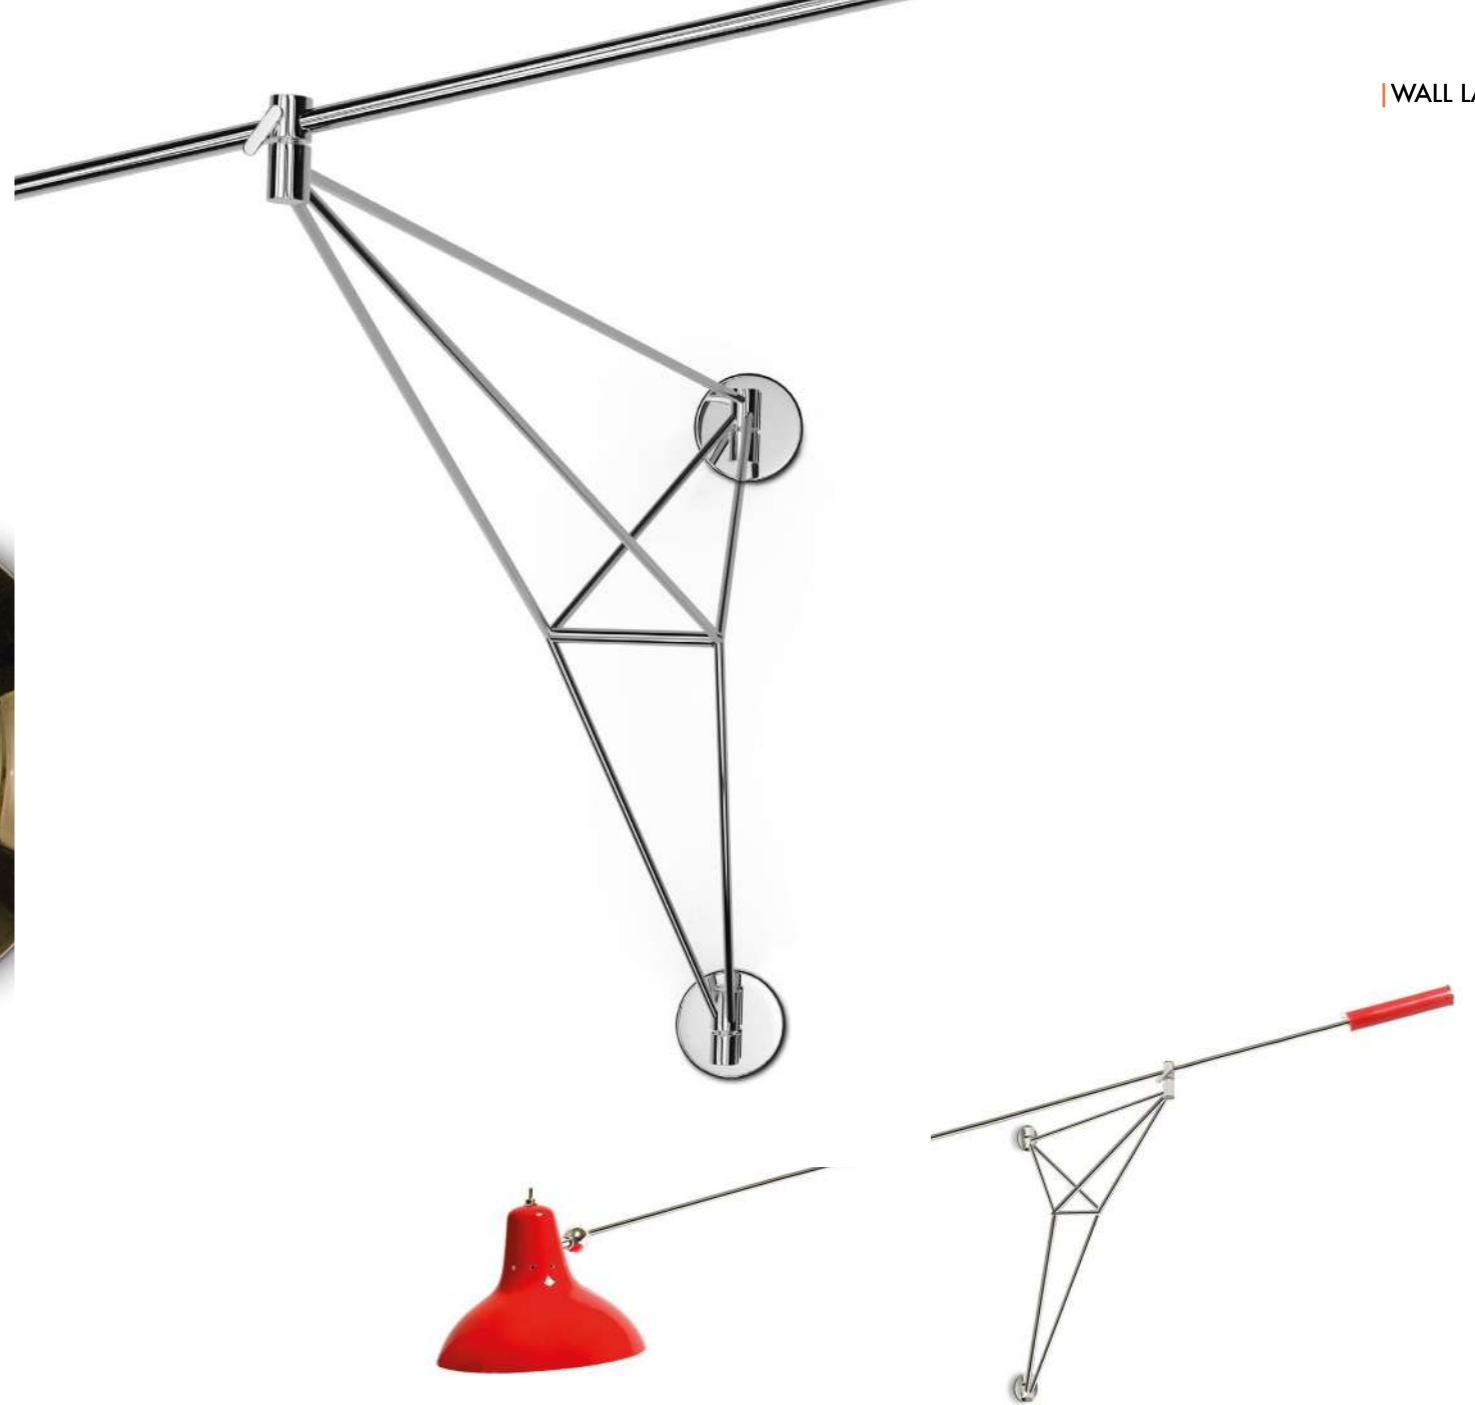

CONTRACT
COLLECTION

CHUCK | WALL

Inspired by the legendary Chuck Berry, Chuck wall light is all about emotion and rhythm, conveying a vibrant feeling to any room. You can combine various products to create a more dynamic look.

STANDARD FINISHES

Body: Gold plated
Shade: Gold plated and Black Glossy Paint and Grey Powder Paint (inside)

DIMENSIONS

Height: 8.3" | 21 cm
Width: 3.9" | 10 cm
Length: 6.7" | 17 cm (adjustable)

WEIGHT

Approx.: 1,5 kg | 3.3 lbs

BULBS:

1 X E14 Silver Crown Bulbs (included) (E12 for USA not included) max 40W per bulb

DIANA | WALL

Diana is a industrial wall lamp, inspired by the classic designs of the mid-century modern age. A true design icon, Diana has a mount and swing arm handmade in brass, with a lamp shade made in aluminum.

FAMILY PRODUCTS

DIANA SUSPENSION | pag.36
DIANA FLOOR | pag.90
DIANA TABLE | pag. 134

STANDARD FINISHES

Body: Nickel Plated
Shade: Glossy Red and White Matte (inside)
Counterweight: Glossy Red

DIMENSIONS

Height: 19.7" | 50 cm
Length: 59.1" | 150 cm
Width: 11.8" | 30 cm (adjustable)

WEIGHT

Approx.: 7 kg | 22 lbs

BULBS:

1 X E27 Bulb (E26 for USA not included) max 40W per bulb