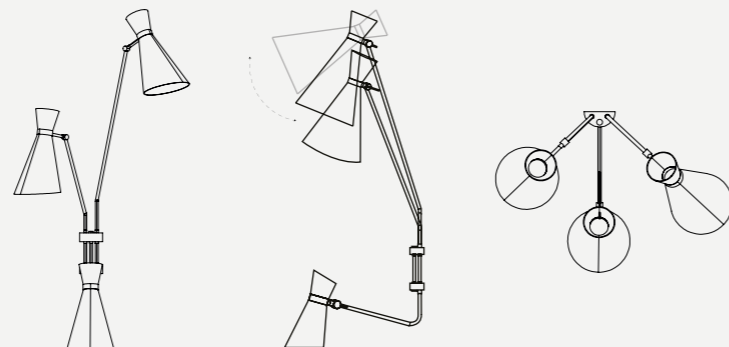

BULBS

3 x E27 Bulbs (included) (E26 for USA not included) max 40W per bulb

TURNER WALL LAMP

SEE PRODUCT AT PAGE 179

DIMENSIONS

HEIGHT: 37.4" | 95cm
WIDTH: 11.8" | 30cm
LENGTH: 12.6" | 32cm

WEIGHT

APPROX.: 5.7 kg | 12.6 lbs

STANDARD FINISHES

BODY: Gold Plated
SHADE: Glossy White
WIRE: Red