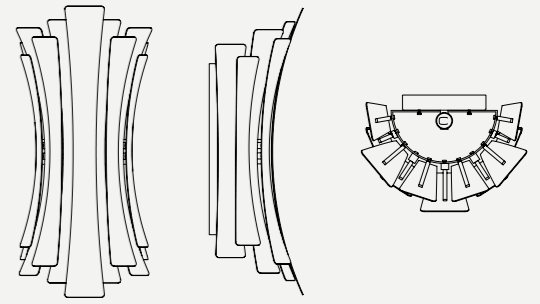

BULBS

4 X G9 LED bulbs (included), 4W Power, 3000K Color Temperature, Non Dimmable (bulbs not included for North America)