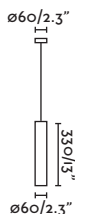

Ceiling
197

Recessed
364

Spot
336

Track
376

Wall
316