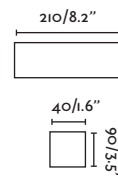

Conik by Àlex & Manel Llusçà

64219 ● Matt White/Blanco Mate

Material Body Aluminium/Aluminio
Diff Opal PMMA/PMMA Opal

Light Source SMD LED 8W 3000K 800Lm

CRI >80

Driver incl. Yes

Class II

Voltage (V/Hz) 100V-240V/50-60HZ

IP 20

Nash

62819 ● Matt White/Blanco Mate
62821 ● Matt Black/Negro Mate

Material Body Aluminium/Aluminio
Diff Opal PC/PC Opal

Light Source SMD LED 8W 3000K 450Lm

CRI >80

Driver incl. Yes

Class I

Voltage (V/Hz) 220V- 240V/50-60HZ

IP 20

Nash

62820 ● Matt White/Blanco Mate
62822 ● Matt Black/Negro Mate

Material Body Aluminium/Aluminio
Diff Opal PC/PC Opal

Light Source SMD LED 16W 3000K 990Lm

CRI >80

Driver incl. Yes

Class I

Voltage (V/Hz) 220V- 240V/50-60HZ

IP 20

Dallas

63199 ● Matt White/Blanco Mate

Material Body Aluminium/Aluminio
Diff Opal PMMA/PMMA Opal

Light Source COB LED 5W 3000K 435Lm

CRI >80

Driver incl. Yes

Class I

Voltage (V/Hz) 100V-240V/50-60HZ

IP 20