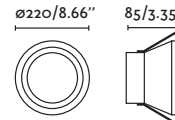

Son

42929

● Matt White/Blanco Mate

Material	Body Aluminium/Aluminio Diff Opal PMMA/PMMA Opal
Light Source	SMD LED 24W 2700K 2000Lm
CRI	>80
Driver incl.	Yes
Class	I
Voltage (V/Hz)	220V- 240V/50-60HZ
IP	20
Cut out	ø205