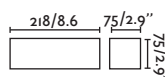

Eaco

63176

● Matt White/Blanco Mate

Material	Body Plaster/Yeso
Light Source	1 G9 max. 6W
Bulb incl.	No
Recom. Bulb	17466
Class	I
IP	20