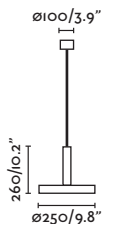

20166-95 ●● Black/Negro + Satin Gold/Oro Satinado
20166-96 ●● Satin Gold/Oro Satinado + Black/Negro

Material **Body** Steel/Acero
Shade Steel/Acero

Light Source 1 E27 max. 15W

Bulb incl. No

Recom. Bulb 17426/17496

Class II

IP 20

Cable 3.4 MT