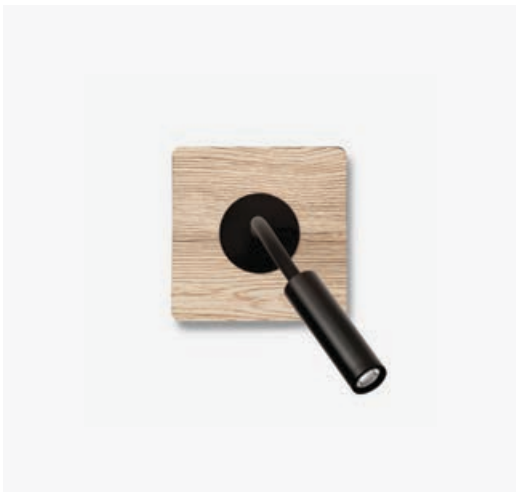

Mood by Nahtrang

20060 ● Oak/Roble

Material **Body** Steel+Wood/Acero+Madera

Light Source SMD LED 2W 3000K 105Lm

CRI >80

Driver incl. Yes

Class II

Voltage (V/Hz) 220V- 240V/50-60HZ

IP 20

Beam angle 45°