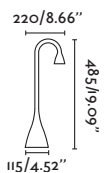

IP

20

Beam angle

70°

Cable

1.8 MT

Ito

52071