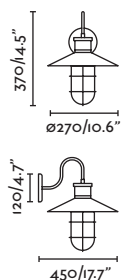

Loa

62809

● Matt Black/Negro Mate + Matt Black/Negro Mate

Material

Body Steel/Acero

Shade Steel/Acero

Light Source

1 E27 max. 15W

Bulb incl.

No

Recom. Bulb

17463/17498 Smart Bulb

Class

I

IP

20

Hudson

62810

● Shiny Black/Negro Brillo

Material

Body Steel/Acero

Light Source

1 E27 max. 15W

Bulb incl.

No

Recom. Bulb

17463/17498 Smart Bulb

Class

I

IP

20

Marina

60005

● Matt Black/Negro Mate

Material

Body Steel/Acero

Diff Transparent Glass/Cristal Transparente

Light Source

1 E27 max. 15W

Bulb incl.

No

Recom. Bulb

17428

Class

II

IP

20

Suspended
171