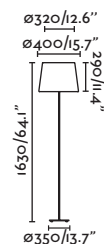

- 29958 Matt White/Blanco Mate + White/Blanco
- 29959 Matt Black/Negro Mate + Black/Negro

Material Body Steel/Acero
Diff Textile/Textil
Shade Textile/Textil

Light Source 1 E27 max. 15W

Bulb incl. No

Recom. Bulb 17463/17464

Class II

IP 20

Cable 1.7 MT

⏻