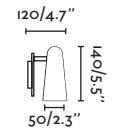

29043
29044

- Matt Black/Negro Mate
- Matt White/Blanco Mate

Material Body Aluminium+ABS/Aluminio+ABS

Diff Opal PMMA/PMMA Opal

Light Source SMD LED 13W 3000K 400Lm

CRI >80

Driver incl. Yes

Class I

Voltage (V/Hz) 220V- 240V/50-60HZ

IP 20