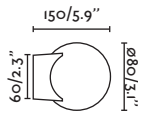

IP44

Edge

63500

Shiny Chrome/Cromo Brillo

Material

Body Aluminium/Aluminio

Light Source

Diff Opal PMMA/PMMA Opal

SMD LED 8W 4000K 500Lm

CRI

>80

Driver incl.

Yes

Class

II

Voltage (V/Hz)

100V-240V/50-60HZ

IP

44