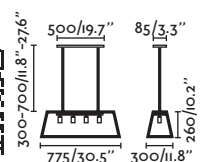

Rose

65081 ● Matt Black/Negro Mate

Material Body Steel/Acero
Diff Transparent Glass/Cristal Transparente

Light Source 4 E27 max. 15W

Bulb incl. No

Recom. Bulb 17429

Class I

IP 20

Cable 0.7 MT