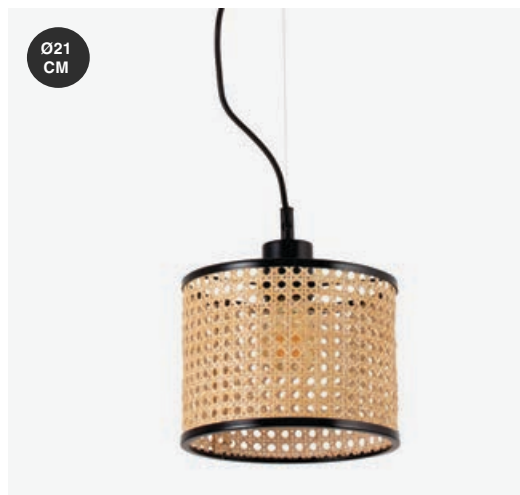

Mambo by Faro Lab

Ø21
CM

64314-47 ●● Matt Black/Negro Mate + Rattan/Ratán

Material Body Steel/Acero
Shade Rattan/Ratán

Light Source 1 E27 max. 15W

Bulb incl. No

Recom. Bulb 17463/17498 Smart Bulb

Class II

IP 20

Cable 1.5 MT