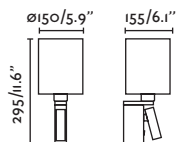

Rob

68496
68498

- Bronze/Bronce + Opal
- Satin Nickel/Níquel Satinado + Opal

Material Steel+Aluminium/Acero+Aluminio
Shade PMMA
Light Source 1 E27 max. 15W
Bulb incl. No
Recom. Bulb 17463/17498 Smart Bulb
Reader 3W, 3000K, 160Lm
Driver incl. Yes
Class I
Voltage (V/Hz) 100V-240V/50-60HZ
IP 20