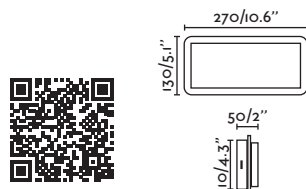

20061 ● Oak/Roble

Material **Body** Steel+Wood/Acero+Madera

Diff Opal PMMA/PMMA Opal

Light Source SMD LED 6W 3000K 67Lm

CRI >80

Driver incl. Yes

Class II

Voltage (V/Hz) 100V-240V/50-60HZ

IP 20