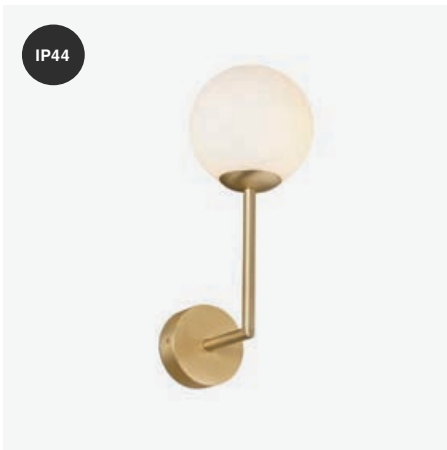

IP44

Gala

63504

Shiny Chrome/Cromo Brillo

63505

Satin Gold/Oro Satinado

Material

Body Aluminium/Aluminio

Light Source

Diff Opal Glass/Cristal Opal

1 G9 max. 6W

Bulb incl.

No

Recom. Bulb

17495

Class

II

IP

44