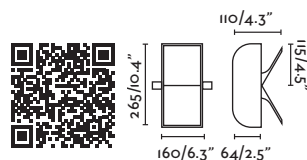

63313 ● Matt White/Blanco Mate

Material Body Plaster/Yeso
Diff Opal PMMA/PMMA Opal

Light Source SMD LED 6W 2700K 200Lm

CRI 90

Driver incl. Yes

Class II

Voltage (V/Hz) 100V-240V/50-60HZ

IP 20

Cut out 265x160