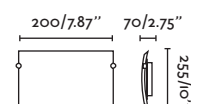

Liria

63156

● Satin Nickel/Níquel Satinado

Material

Body Steel/Acero

Diff Opal Glass/Cristal Opal

Light Source

1 E27 max. 15W

Bulb incl.

No

Recom. Bulb

17463/17498 Smart Bulb

Class

I

IP

20

Diula

62986

● Satin Nickel/Níquel Satinado

Material

Body Steel/Acero

Diff Opal Glass/Cristal Opal

Light Source

2 E27 max. 15W

Bulb incl.

No

Recom. Bulb

17463/17498 Smart Bulb

Class

I

IP

20

Diula

62987

●● Satin Nickel/Níquel Satinado + White/Blanco

Material

Body Steel/Acero

Diff Opal Glass/Cristal Opal

Light Source

1 E27 max. 15W

Bulb incl.

No

Recom. Bulb

17463/17498 Smart Bulb

Class

I

IP

20