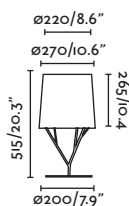

- 29866 ●● Matt Black/Negro Mate + Black/Negro
- 29867 ●● Matt White/Blanco Mate + White/Blanco

Material Body Steel/Acero
Shade Textile/Textil

Light Source 1 E27 max. 15W

Bulb incl. No

Recom. Bulb 17463/17464

Class II

IP 20

Cable 1.8 MT