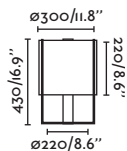

- 24020-31 ●● Matt Black/Negro Mate + Beige
- 24020-32 ●● Matt Black/Negro Mate + Grey/Gris

Material Body Steel/Acero
Diff Opal PC/PC Opal
Shade Textile/Textil

Light Source 1 E27 max. 15W

Bulb incl. No

Recom. Bulb 17463/17498 Smart Bulb

Class II

IP 20

Cable 1.8 MT