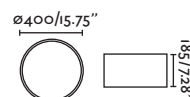

Seven

68323

● ● Matt White/Blanco Mate + White/Blanco

Material

Body Steel/Acero
Diff White Textile/Textil Blanco
Shade Textile/Textil

Light Source

SMD LED 20W 1313Lm

Dimmable K

3000 - 4000 - 6000K

CRI

>80

Driver incl.

Yes

Class

I

Voltage (V/Hz)

220V- 240V/50-60HZ

IP

20

Suspended
175

Seven

68298

● ● Matt White/Blanco Mate + White/Blanco

Material

Body Steel/Acero
Diff White Textile/Textil Blanco
Shade Textile/Textil

Light Source

2 E27 max. 15W

Bulb incl.

No

Recom. Bulb

17463/17498 Smart Bulb

Class

I

IP

20

Seven

68317

● ● Matt White/Blanco Mate + White/Blanco

Material

Body Steel/Acero
Diff White Textile/Textil Blanco
Shade Textile/Textil

Light Source

3 E27 max. 15W

Bulb incl.

No

Recom. Bulb

17463/17498 Smart Bulb

Class

I

IP

20