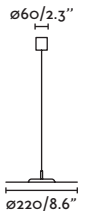

Cosmos

64224 Bronze/Bronce

Material Body Aluminium+Steel/Aluminio+Acero
Diff Opal Glass/Cristal Opal

Light Source SMD LED 5W 3000K 360Lm

CRI >80

Driver incl. Yes

Class II

Voltage (V/Hz) 100V-240V/50-60HZ

IP 20

Beam angle 180°

Cable 1.4 MT