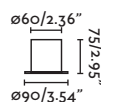

- 62156 Shiny Copper/Cobre Brillo
- 62157 Satin Gold/Oro Satinado
- 62168 Matt White/Blanco Mate
- 62169 Matt Black/Negro Mate

Material	Body Steel/Acero
Light Source	1 E27 max. 15W
Bulb incl.	No
Recom. Bulb	17429/17464
Class	II
IP	20
Cable	1.5 MT