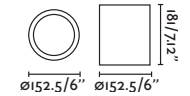

Haru

64206
64207

- Matt White/Blanco Mate
- Matt Black/Negro Mate

Material **Body** Aluminium/Aluminio
Diff Opal PMMA/PMMA Opal

Light Source SMD LED 6W 3000K 350Lm
CRI >80
Driver incl. Yes
Class II
Voltage (V/Hz) 100V-240V/50-60HZ
IP 20
Beam angle 120°

Natsu

64204
64205

- Matt White/Blanco Mate
- Matt Black/Negro Mate

Material **Body** Aluminium/Aluminio
Diff Opal PMMA/PMMA Opal

Light Source SMD LED 30W 3000K 1275Lm
CRI >80
Driver incl. Yes
Class II
Voltage (V/Hz) 100V-240V/50-60HZ
IP 20
Beam angle 120°

Pote

63124
63125

- Matt White/Blanco Mate
- Matt Black/Negro Mate

Material **Body** Aluminium/Aluminio

Light Source 1 E27 max. 15W
Bulb incl. No
Recom. Bulb 17463/17498 Smart Bulb
Class I
IP 20

Janet

65137

- Matt Gold/Oro Mate

Material **Body** Steel/Acero

Light Source 1 E27 max. 15W
Bulb incl. No
Recom. Bulb 17462
Class I
IP 20