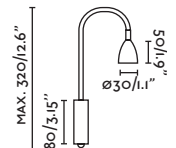

Loke

40994
41019
41020

- Shiny Chrome/Cromo Brillo
- Matt White/Blanco Mate
- Matt Black/Negro Mate

Material Body Aluminium+Steel/Aluminio+Acero
Light Source HIGH POWER LED 3W 3000K 150Lm
CRI >80
Driver incl. Yes
Class II
Voltage (V/Hz) 100V-240V/50-60HZ
IP 20
Beam angle 30°