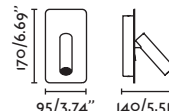

USB charger/Cargador USB

- 62116 Matt Black/Negro Mate
- 62117 Matt White/Blanco Mate

Material Body Aluminium+Steel/Aluminio+Acero
Light Source HIGH POWER LED 3W 3000K 140Lm
CRI >80
Driver incl. Yes
Class I
Voltage (V/Hz) 100V-240V/50-60HZ
IP 20
Beam angle 30°