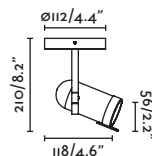

Orleans by Nahtrang

- 43532 Matt White/Blanco Mate
- 43533 Matt Black/Negro Mate
- 43534 Shiny Chrome/Cromo Brillo

Material **Body** Steel/Acero
Light Source 2 GU10 max. 8W
Bulb incl. No
Recom. Bulb 17320/97685327
Class I
IP 20

350° 90°