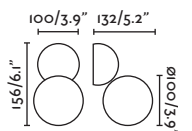

64027	●	Matt Black/Negro Mate
64028	●	Matt White/Blanco Mate
Material	Body	Aluminium/Aluminio
	Diff	Opal Glass/Cristal Opal
Light Source		SMD LED 3W 3000K 280Lm
CRI		>80
Driver incl.		Yes
Class		I
Voltage (V/Hz)		100V-240V/50-60HZ
IP		20