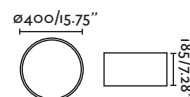

Seven

68323

● ● Matt White/Blanco Mate + White/Blanco

Material

Body Steel/Acero
Diff White Textile/Textil Blanco
Shade Textile/Textil

Light Source

SMD LED 20W 1313Lm

Dimmable K

3000 - 4000 - 6000K

CRI

>80

Driver incl.

Yes

Class

I

Voltage (V/Hz)

220V- 240V/50-60HZ

IP

20

Suspended
175

Seven

68298

● ● Matt White/Blanco Mate + White/Blanco

Material

Body Steel/Acero
Diff White Textile/Textil Blanco
Shade Textile/Textil

Light Source

2 E27 max. 15W

Bulb incl.

No

Recom. Bulb

17463/17498 Smart Bulb

Class

I

IP

20

Seven

68317

● ● Matt White/Blanco Mate + White/Blanco

Material

Body Steel/Acero
Diff White Textile/Textil Blanco
Shade Textile/Textil

Light Source

3 E27 max. 15W

Bulb incl.

No

Recom. Bulb

17463/17498 Smart Bulb

Class

I

IP

20