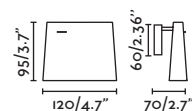

Pixie by Nahrang

24015

● Matt White/Blanco Mate

24016

● Matt Black/Negro Mate

Material**Body** Aluminium/Aluminio**Light Source**

HIGH POWER LED 2W 2700K 90Lm

CRI