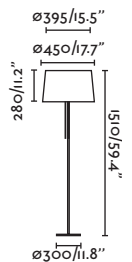

20029 ●● Matt White/Blanco Mate + White/Blanco
20030 ●● Matt Black/Negro Mate + Black/Negro

Material Body Steel/Acero
Shade Textile/Textil
Light Source 1 E27 max. 15W
Bulb incl. No
Recom. Bulb 17463/17498 Smart Bulb
Class II
IP 20
Cable 2 MT