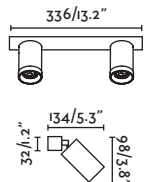

Stan

43742
43743

- Matt White/Blanco Mate
- Matt Black/Negro Mate

Material Body Aluminium/Aluminio
Light Source 2 GU10 max. 8W
Bulb incl. No
Recom. Bulb 17320/97685327
Class I
IP 20