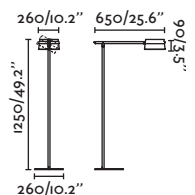

29568 ●● Matt Black/Negro Mate + Cherry/Cerezo
Material Shade Wood/Madera
29398 ●● Matt Black/Negro Mate + Ash tree/Fresno
Material Shade Wood/Madera
Body Steel/Acero
Light Source SMD LED 6W 2700K 600Lm
Dimmable W 1w 100Lm / 3w 300Lm / 6w 600Lm
CRI >80
Driver incl. Yes
Class II
Voltage (V/Hz) 100V-240V/50-60HZ
IP 20
Cable 2 MT