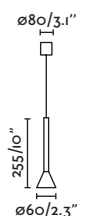

Danka

64223 Satin Gold/Oro Satinado + Matt Black/Negro Mate

Material Body Steel+Aluminium/Acero+Aluminio
Diff Transparent PMMA/PMMA Transparente

Light Source COB LED 6W 3000K 530Lm

CRI >80

Driver incl. Yes

Class II

Voltage (V/Hz) 100V-240V/50-60HZ

IP 20

Beam angle 60°

Cable 3 MT