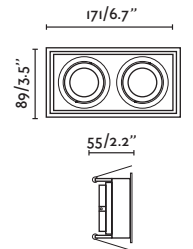

Hyde

40126

● Matt White/Blanco Mate

40127

● Matt Black/Negro Mate

Material Body Steel/Acero
Light Source 2 GU10 max. 8W
Bulb incl. No
Recom. Bulb 17316/17320
Socket incl. No
Recom. Socket 43065
Class II
IP 20
Cut out 83x165