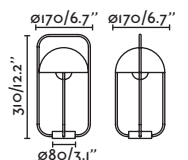

- 24523 Matt Black/Negro Mate
- 24524 Matt White/Blanco Mate

Material Body Steel/Acero
Diff Opal PMMA/PMMA Opal

Light Source SMD LED 3W 2700K 220Lm

Dimmable W 1w 100Lm / 2w 200Lm / 3w 300Lm

CRI >80

Driver incl. Yes

Class III

Voltage (V/Hz) DC5V-1A

IP 20

Battery incl. Yes

8h Charge Max. 9h Worktime

USB MICRO USB