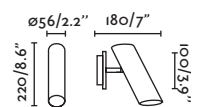

Ceiling
192

Table&Floor
60

Track
374

Wall
338

29875
29876

- Matt White/Blanco Mate
- Matt Black/Negro Mate

Material Body Steel/Acero
Light Source 2 GU10 max. 8W
Bulb incl. No
Recom. Bulb 17320/97685327
Class I
IP 20