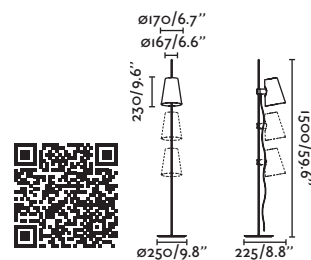

Bulb incl. No

Recom. Bulb 17463/17498 Smart Bulb

Class II

IP 20

Cable 3.5 MT

Wall
250

- 29866 ●● Matt Black/Negro Mate + Black/Negro
- 29867 ●● Matt White/Blanco Mate + White/Blanco

Material Body Steel/Acero
Shade Textile/Textil