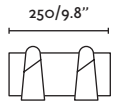

29041
29042

- Matt Black/Negro Mate
- Matt White/Blanco Mate

Material Body Aluminium+ABS/Aluminio+ABS

Diff Opal PMMA/PMMA Opal

Light Source SMD LED 9W 3000K 400Lm

CRI >80

Driver incl. Yes

Class I

Voltage (V/Hz) 220V- 240V/50-60HZ

IP 20