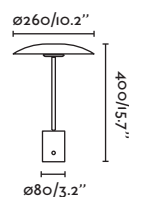

5h Charge Max. 5h Worktime

USB

MICRO USB

indoor

interior

table & floor
mesa y suelo

- 28387  Satin Gold/Oro Satinado + Matt Black/Negro Mate
 28388  Black/Negro + Copper/Cobre

Material	Body Steel/Acero Diff Opal PC/PC Opal
Light Source	SMD LED 12W 3000K 930Lm
CRI	>80
Driver incl.	Yes
Class	II
Voltage (V/Hz)	100V-240V/50-60HZ
IP	20
Cable	2 MT