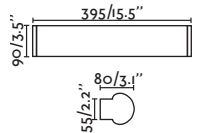

Danubio

63601
63604

Shiny Chrome/Cromo Brillo
 Bronze/Bronce

Material Body Aluminium/Aluminio
Diff Opal Glass/Cristal Opal
Light Source SMD LED 12W 2700K 800Lm
CRI >80
Driver incl. Yes
Class II
Voltage (V/Hz) 100V-240V/50-60HZ
IP 44