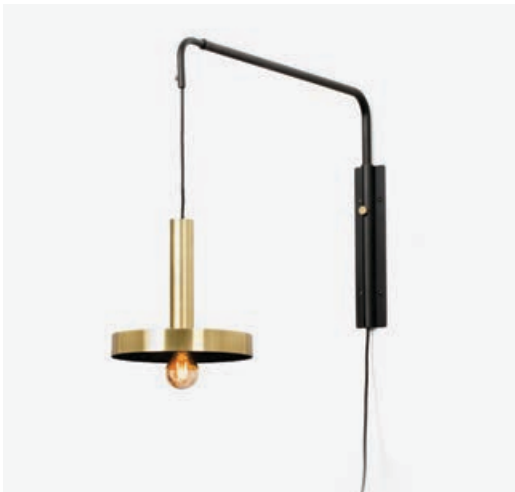

20167 ●● Black/Negro + Satin Gold/Oro Satinado
20168 ●● Satin Gold/Oro Satinado + Black/Negro

Material **Body** Steel/Acero
Shade Steel/Acero

Light Source 1 E27 max. 15W

Bulb incl. No

Recom. Bulb 17426/17496

Class II

IP 20

Cable 2 MT
180°

Floor
106

Suspended
128