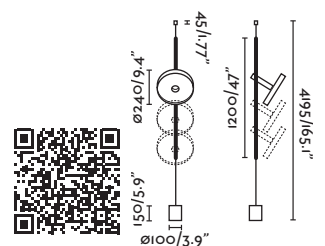

Material **Body** Steel/Acero
Shade Steel/Acero

Light Source 1 E27 max. 15W

Bulb incl. No

Recom. Bulb 17426/17496

Class II

IP 20

Cable 3.4 MT

28375	● Matt White/Blanco Mate
28376	● Dark Grey/Gris Oscuro
Material	Diff Opal Glass/Cristal Opal
28209	● Matt White/Blanco Mate
28210	● Dark Grey/Gris Oscuro
Material	Body Aluminium/Aluminio
	Diff Opal PC/PC Opal
Light Source	1 E27 max. 15W
Bulb incl.	No
Recom. Bulb	17463/17498 Smart Bulb
Class	II
IP	20
Cable	4 MT