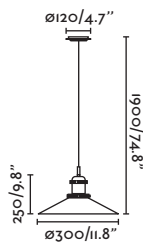

Halita

65071

- ● Old Gold/Oro Viejo + Transparent/Transparente

Material **Body** Steel+Glass/Acero+Cristal
Diff Transparent/Transparente
Shade Glass/Cristal

Light Source 1 E27 max. 15W
Bulb incl. No
Recom. Bulb 17428
Class I
IP 20
Cable 1.5 MT