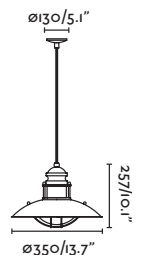

Winch by Manel Llusca

66204 Dark Brown/Marrón Oscuro

Material Body Steel/Acero
Diff Transparent Glass/Cristal Transparente
Light Source 1 E27 max. 15W
Bulb incl. No
Recom. Bulb 17463/17498 Smart Bulb
Class I
IP 20
Cable 1 MT