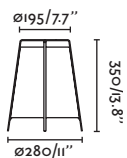

28370 ●● Matt Black/Negro Mate + Beige

Material Body Steel/Acero
Shade Papyrus/Papiro

Light Source 1 E27 max. 15W

Bulb incl. No

Recom. Bulb 17463/17498 Smart Bulb

Class II

IP 20

Cable 1.7 MT