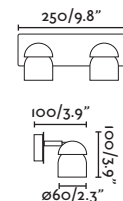

- 40666 Matt White/Blanco Mate
- 40667 Matt Black/Negro Mate

Material Body ABS+Steel/ABS+Acero
Light Source 3 GU10 max. 8W
Bulb incl. No
Recom. Bulb 17320/97685327
Class I
IP 20