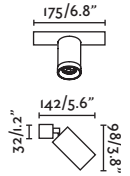

Stan

43740
43741

- Matt White/Blanco Mate
- Matt Black/Negro Mate

Material Body Aluminium/Aluminio
Light Source 1 GU10 max. 8W
Bulb incl. No
Recom. Bulb 17320/97685327
Class I
IP 20