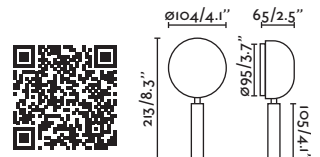

62350	● Shiny White/Blanco Brillo
62351	● Matt Black/Negro Mate
62352	● Shiny Yellow/Amarillo Brillo
62353	● Shiny Red/Rojo Brillo

Material	Body Aluminium/Aluminio
Light Source	SMD LED 3W 3000K 180Lm
CRI	>80
Driver incl.	Yes
Class	II
Voltage (V/Hz)	100V-240V/50-60HZ
IP	20