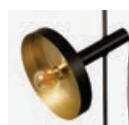

20166-95 ●● Black/Negro + Satin Gold/Oro Satinado
20166-96 ●● Satin Gold/Oro Satinado + Black/Negro

Material **Body** Steel/Acero
Shade Steel/Acero

Light Source 1 E27 max. 15W

Bulb incl. No

Recom. Bulb 17426/17496

Class II

IP 20

Cable 3.4 MT