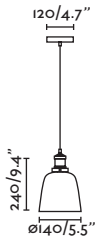

Liz

65080

- ● Old Gold/Oro Viejo + Transparent/Transparente

Material **Body** Steel+Glass/Acero+Cristal
Diff Transparent/Transparente
Shade Glass/Cristal

Light Source 1 E27 max. 15W
Bulb incl. No
Recom. Bulb 17428
Class I
IP 20
Cable 1.3 MT