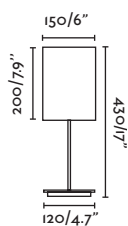

Thana

68530 ●● Satin Nickel/Níquel Satinado + White/Blanco

Material Body Steel/Acero
Shade Textile/Textil
Light Source 1 E27 max. 15W
Bulb incl. No
Recom. Bulb 17463/17498 Smart Bulb
Class II
IP 20
Cable 1.5 MT