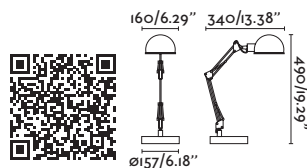

Baobab

51908

● Matt White/Blanco Mate

51909

● Matt Black/Negro Mate

51910

● Grey/Gris

Material
Light Source
Bulb incl.
Recom. Bulb
Class
IP
Cable

Body Steel/Acero
1 E14 max. 8W
No
17461
II
20
1.7 MT

Snap

57400

● White/Blanco

57401

● Dark Grey/Gris Oscuro

Material
Light Source
Bulb incl.
Recom. Bulb
Class
IP
Cable

Body Steel/Acero
1 E27 max. 15W
No
17463/17498 Smart Bulb
II
20
1.8 MT

Wall
311