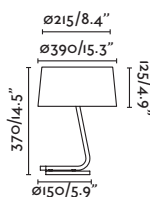

- 29942 Matt White/Blanco Mate + White/Blanco
- 29947 Matt Black/Negro Mate + Black/Negro

Material Body Steel/Acero
Diff Textile/Textil
Shade Textile/Textil

Light Source 1 E27 max. 15W
Bulb incl. No
Recom. Bulb 17463
Class II
IP 20
Cable 1.9 MT
350° 180°