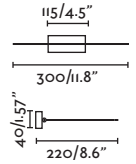

Magritte

- 61080 Satin Nickel/Níquel Satinado
- 61083 Old Gold/Oro Viejo
- 61086 Matt Black/Negro Mate

Material Body Aluminium+Steel/Aluminio+Acero
Diff Opal PMMA/PMMA Opal

Light Source SMD LED 6W 3000K 380Lm

CRI >80

Driver incl. Yes

Class II

Voltage (V/Hz) 100V-240V/50-60HZ

IP 20
↙ 90°