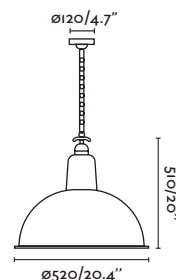

Lou

62800
62801

- Shiny Black/Negro Brillo
- Shiny Green/Verde Brillo

Material **Body** Steel/Acero
Light Source 1 E27 max. 15W
Bulb incl. No
Recom. Bulb 17463/17498 Smart Bulb
Class I
IP 20
Cable 0.9 MT