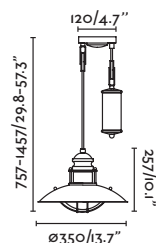

Winch by Manel Llusca

66205 Dark Brown/Marrón Oscuro

Material Body Steel/Acero
Diff Transparent Glass/Cristal Transparente
Light Source 1 E27 max. 15W
Bulb incl. No
Recom. Bulb 17463/17498 Smart Bulb
Class I
IP 20
Cable 1.5 MT