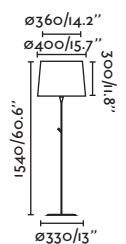

Material Body Steel/Acero
Shade Textile/Textil

Light Source 1 E27 max. 15W

Bulb incl. No

Recom. Bulb 17464

Class II

IP 20

Cable 1.8 MT

Suspended
154