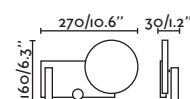

20065 ●● Textured Grey/Gris Texturizado + Black/Negro

Material **Body** Steel+Melamine/Acero+Melamina
Diff Opal PMMA/PMMA Opal
Light Source COB LED 10W 2700K 1021Lm
Dimmable W 6w - 10w / 690Lm - 1021Lm
Reader 3W, 2700K, 85Lm
CRI 90
Driver incl. Yes
Class II
Voltage (V/Hz) 100V-240V/50-60HZ
IP 20
Beam angle 45°