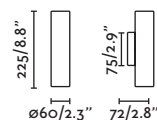

Material	Body Aluminium/Aluminio
Light Source	2 GU10 max. 8W
Bulb incl.	No
Recom. Bulb	17320/97685327
Class	I
IP	20