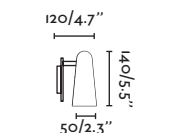

29039
29040

- Matt Black/Negro Mate
- Matt White/Blanco Mate

Material Body Aluminium+ABS/Aluminio+ABS

Diff Opal PMMA/PMMA Opal

Light Source SMD LED 4W 3000K 400Lm

CRI >80

Driver incl. Yes

Class I

Voltage (V/Hz) 220V- 240V/50-60HZ

IP 20

Table&Floor
62

29041
29042

- Matt Black/Negro Mate
- Matt White/Blanco Mate

Material Body Aluminium+ABS/Aluminio+ABS

Diff Opal PMMA/PMMA Opal

Light Source SMD LED 9W 3000K 400Lm

CRI >80

Driver incl. Yes

Class I

Voltage (V/Hz) 220V- 240V/50-60HZ

IP 20

29043
29044

- Matt Black/Negro Mate
- Matt White/Blanco Mate

Material Body Aluminium+ABS/Aluminio+ABS

Diff Opal PMMA/PMMA Opal

Light Source SMD LED 13W 3000K 400Lm

CRI >80

Driver incl. Yes

Class I

Voltage (V/Hz) 220V- 240V/50-60HZ

IP 20