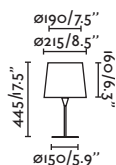

- 64316-35 White/Blanco + Beige
- 64316-36 White/Blanco + Yellow/Amarillo
- 64316-37 White/Blanco + Green/Verde
- 64317-35 Black/Negro + Beige
- 64317-36 Black/Negro + Yellow/Amarillo
- 64317-37 Black/Negro + Green/Verde

Material Body Steel/Acero
Shade Textile/Textil

Light Source 1 E27 max. 15W

Bulb incl. No

Recom. Bulb 17463/17498 Smart Bulb

Class II

IP 20

Cable 1.5 MT

⏻