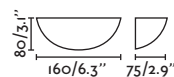

Cove

63480

● White/Blanco

Material	Body Plaster/Yeso
Light Source	SMD LED 4W 3000K 270Lm
CRI	>80
Driver incl.	Yes
Class	I
Voltage (V/Hz)	230V/50HZ
IP	20