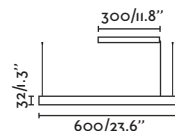

Recessed ø88mm canopy/*Florón empotrado ø88mm*

61105 ● Matt Black/Negro Mate

Material Body Aluminium/Aluminio
Diff Opal PC/PC Opal

Light Source SMD LED 15W 2700K 1500Lm

CRI 90

Driver incl. Yes

Class II

Voltage (V/Hz) 220V- 240V/50HZ

IP 20

Cable 2 MT

*More dimmable options under request/*Otras opciones de regulación bajo pedido*