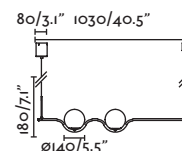

29694 Shiny Gold/Oro Brillo
29699 Matt Black/Negro Mate

Material **Body** Steel/Acero
Diff Opal Glass/Cristal Opal
Light Source SMD LED 6W 2700K 570Lm
CRI >80
Driver incl. Yes
Class II
Voltage (V/Hz) 100V-240V/50-60HZ
IP 20
Cable 1.5 MT