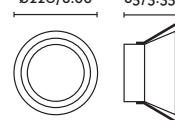

Son

42930

● Matt White/Blanco Mate

Material	Body Aluminium/Aluminio Diff Opal PMMA/PMMA Opal
Light Source	SMD LED 24W 4000K 2000Lm
CRI	>80
Driver incl.	Yes
Class	I
Voltage (V/Hz)	220V- 240V/50-60HZ
IP	20
Cut out	ø205