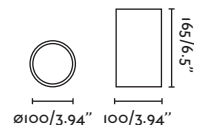

Rel

64200

● Matt White/Blanco Mate

64201

● Matt Black/Negro Mate

Material	Body Aluminium/Aluminio
	Diff Transparent Glass/Cristal Transparente
Light Source	COB LED 25W 2700K 2230Lm
CRI	>80
Driver incl.	Yes
Class	II
Voltage (V/Hz)	100V-240V/50-60HZ
IP	20
Beam angle	60°