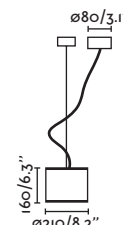

Ø32
CM

64314-48 ●● Matt Black/Negro Mate + Rattan/Ratán

Material Body Steel/Acero
Shade Rattan/Ratán

Light Source 1 E27 max. 15W

Bulb incl. No

Recom. Bulb 17463/17498 Smart Bulb

Class II

IP 20

Cable 1.5 MT