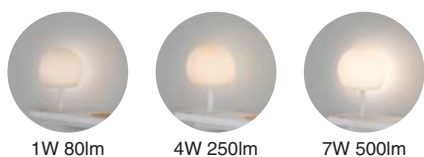

01007A ● Matt White/Blanco Mate
Material Diff Opal Glass/Cristal Opal

01025A ● Matt White/Blanco Mate
Material Diff Opal PC/PC Opal
Body Aluminium+Wood/Aluminio+Madera

Light Source SMD LED 7W 3000K 500Lm
Dimmable W 1w 80Lm / 4w 250Lm / 7w 500Lm
CRI >80
Driver incl. Yes
Class II
Voltage (V/Hz) 100V-240V/50-60HZ
IP 20