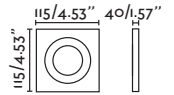

Argón

43402
43412

● Matt White/Blanco Mate
● Matt Black/Negro Mate

Material Body Aluminium/Aluminio
Light Source 1 GU10 max. 8W
Bulb incl. No
Recom. Bulb 17316/17320
Socket incl. No
Recom. Socket 43065
IP 20
Cut out 100x100
↙ 60°