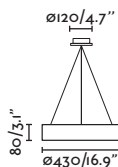

Cocotte by Jordi Llopis

64262 ● Shiny White/Blanco Brillo
64263 ● Shiny Black/Negro Brillo

Material Body Aluminium/Aluminio
Diff Opal PMMA/PMMA Opal
Light Source SMD LED 30W 3000K 1300Lm
CRI >80
Driver incl. Yes
Class I
Voltage (V/Hz) 100V-240V/50-60HZ
IP 20

64260 ● Shiny White/Blanco Brillo
64261 ● Shiny Black/Negro Brillo

Material Body Aluminium/Aluminio
Diff Opal PMMA/PMMA Opal
Light Source SMD LED 36W 3000K 1700Lm
CRI >80
Driver incl. Yes
Class I
Voltage (V/Hz) 100V-240V/50-60HZ
IP 20