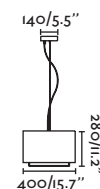

29988 ●● Matt White/Blanco Mate + Beige

Material **Body** Steel/Acero
Diff Opal PC/PC Opal
Shade Textile/Textil

Light Source 3 E27 max. 15W

Bulb incl. No

Recom. Bulb 17463

Class I

IP 20

Cable 2 MT

Table&Floor
82

Wall
264

29986 ●● Matt White/Blanco Mate + Beige

29987 ●● Brown/Marrón + Beige

Material **Body** Steel/Acero
Diff Opal PC/PC Opal
Shade Textile/Textil

Light Source 2 E27 max. 15W

Bulb incl. No

Recom. Bulb 17463

Class I

IP 20

Cable 2 MT