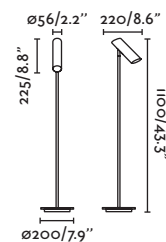

- **Ceiling**
  192
- **Spot**
  338
- **Track**
  374
- **Wall**
  338