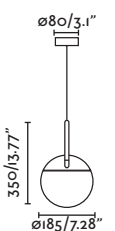

Material **Body** Steel/Acero
Shade Steel/Acero

Light Source 1 E27 max. 15W

Bulb incl. No

Recom. Bulb 17426/17496

Class II

IP 20

Cable 3.4 MT

28375	● Matt White/Blanco Mate
28376	● Dark Grey/Gris Oscuro
Material	Diff Opal Glass/Cristal Opal
28209	● Matt White/Blanco Mate
28210	● Dark Grey/Gris Oscuro
Material	Body Aluminium/Aluminio
	Diff Opal PC/PC Opal
Light Source	1 E27 max. 15W
Bulb incl.	No
Recom. Bulb	17463/17498 Smart Bulb
Class	II
IP	20
Cable	4 MT