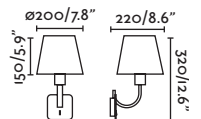

Essential

29340

● Satin Nickel/Níquel Satinado + White/Blanco

Material

Body Steel/Acero

Shade Textile/Textil

Light Source

1 E27 max. 15W

Bulb incl.

No

Recom. Bulb

17463/17498 Smart Bulb

Class

I

IP

20