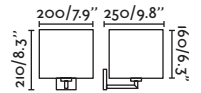

Sahara

62705

● Shiny Chrome/Cromo Brillo + Beige

62706

● Shiny Chrome/Cromo Brillo + White/Blanco

Material

Body Steel/Acero

Shade Textile/Textil

Light Source

1 E27 max. 15W

Bulb incl.

No

Recom. Bulb

17463/17498 Smart Bulb

Class

I

IP

20

Essential

29340

● Satin Nickel/Níquel Satinado + White/Blanco

Material

Body Steel/Acero

Shade Textile/Textil

Light Source

1 E27 max. 15W

Bulb incl.

No

Recom. Bulb

17463/17498 Smart Bulb

Class

I

IP

20

Essential

29341

● Satin Nickel/Níquel Satinado + White/Blanco

Material

Body Steel/Acero

Shade Textile/Textil

Light Source

1 E27 max. 15W

Bulb incl.

No

Recom. Bulb

17463/17498 Smart Bulb

Reader

3W, 2700K, 200Lm

Driver incl.

Yes

Class

I

Voltage (V/Hz)

100V-240V/50-60HZ

IP

20