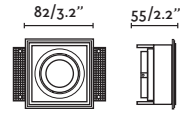

Hyde

40126

● Matt White/Blanco Mate

40127

● Matt Black/Negro Mate

Material Body Steel/Acero
Light Source 2 GU10 max. 8W
Bulb incl. No
Recom. Bulb 17316/17320
Socket incl. No
Recom. Socket 43065
Class II
IP 20
Cut out 83x165