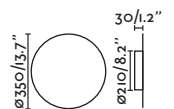

- 01205 ● Bordeaux/Burdeos
- 01207 ● Grey/Gris

Material **Body** Aluminium+Foam/Aluminio+Espuma
Diff Opal PMMA/PMMA Opal
Shade Textile/Textil

Light Source SMD LED 7W 2700K 45Lm
CRI >80
Driver incl. Yes
Class I
Voltage (V/Hz) 100V-240V/50-60HZ
IP 20