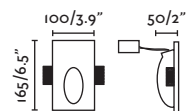

Plas

63281 ● Matt White/Blanco Mate

Material Body Plaster/Yeso
Light Source HIGH POWER LED 1W 3000K 112Lm
CRI >80
Driver incl. No
Recom. Driver 98310103
Class III
IP 20
Cut out 175x110

*Drivers info pag. 378-379