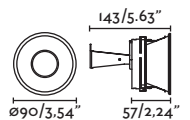

Fresh

02100701
02100702

- Matt White/Blanco Mate
- Matt Black/Negro Mate

Material

Body Aluminium/Aluminio

Light Source

1 GU10 max. 8W

Bulb incl.

No

Recom. Bulb

17316/17320

Class

II

IP

20

Cut out

ø90x53