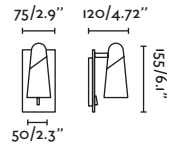

29041
29042

- Matt Black/Negro Mate
- Matt White/Blanco Mate

Material Body Aluminium+ABS/Aluminio+ABS

Diff Opal PMMA/PMMA Opal

Light Source SMD LED 9W 3000K 400Lm

CRI >80

Driver incl. Yes

Class I

Voltage (V/Hz) 220V- 240V/50-60HZ

IP 20