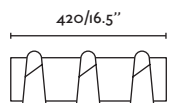

29039
29040

- Matt Black/Negro Mate
- Matt White/Blanco Mate

Material Body Aluminium+ABS/Aluminio+ABS

Diff Opal PMMA/PMMA Opal

Light Source SMD LED 4W 3000K 400Lm

CRI >80

Driver incl. Yes

Class I

Voltage (V/Hz) 220V- 240V/50-60HZ

IP 20

Table&Floor
62

29041
29042

- Matt Black/Negro Mate
- Matt White/Blanco Mate

Material Body Aluminium+ABS/Aluminio+ABS

Diff Opal PMMA/PMMA Opal

Light Source SMD LED 9W 3000K 400Lm

CRI >80

Driver incl. Yes

Class I

Voltage (V/Hz) 220V- 240V/50-60HZ

IP 20

29043
29044

- Matt Black/Negro Mate
- Matt White/Blanco Mate

Material Body Aluminium+ABS/Aluminio+ABS

Diff Opal PMMA/PMMA Opal

Light Source SMD LED 13W 3000K 400Lm

CRI >80

Driver incl. Yes

Class I

Voltage (V/Hz) 220V- 240V/50-60HZ

IP 20