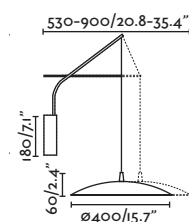

IP

20

180°
↻

Suspended
134