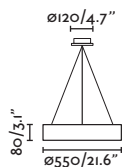

Cocotte by Jordi Llopis

64262 ● Shiny White/Blanco Brillo
64263 ● Shiny Black/Negro Brillo

Material Body Aluminium/Aluminio
Diff Opal PMMA/PMMA Opal
Light Source SMD LED 30W 3000K 1300Lm
CRI >80
Driver incl. Yes
Class I
Voltage (V/Hz) 100V-240V/50-60HZ
IP 20

64260 ● Shiny White/Blanco Brillo
64261 ● Shiny Black/Negro Brillo

Material Body Aluminium/Aluminio
Diff Opal PMMA/PMMA Opal
Light Source SMD LED 36W 3000K 1700Lm
CRI >80
Driver incl. Yes
Class I
Voltage (V/Hz) 100V-240V/50-60HZ
IP 20