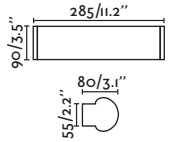

Danubio

63600
63603

Shiny Chrome/Cromo Brillo
 Bronze/Bronce

Material Body Aluminium/Aluminio
Diff Opal Glass/Cristal Opal
Light Source SMD LED 9W 2700K 600Lm
CRI >80
Driver incl. Yes
Class II
Voltage (V/Hz) 100V-240V/50-60HZ
IP 44