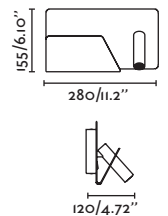

Left reader/Lector izquierdo

- 62124 Matt White/Blanco Mate
- 62125 Grey/Gris

Material **Body** Aluminium+Steel/Aluminio+Acero
Light Source HIGH POWER LED 3W 3000K 140Lm
CRI >80
Driver incl. Yes
Class I
Voltage (V/Hz) 100V-240V/50-60HZ
IP 20
Beam angle 30°
350° 90°