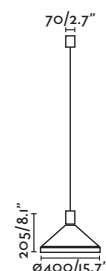

- 68595-1L ●● Matt Black/Negro Mate + Grey/Gris
- 68596-1L ●● Matt Black/Negro Mate + Beige/Beige
- 68597-1L ●● Matt Black/Negro Mate + Terracotta/Terracota

Material Body Steel/Acero
Light Source 1 E27 max. 15W
Bulb incl. No
Recom. Bulb 17463/17498 Smart Bulb
Class II
IP 20
Cable 1.5 MT