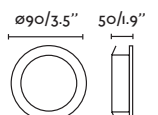

Koi-2

42921

- Matt White/Blanco Mate

Material	Body PC
	Diff Opal PC/PC Opal
Light Source	SMD LED 6W 3000K 400Lm
CRI	>80
Driver incl.	Yes
Class	II
Voltage (V/Hz)	100V-240V/50-60HZ
IP	20
Cut out	ø72 ↙ 15°