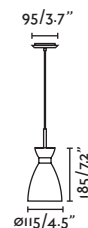

20047
20048
20051

●● Matt Copper/Cobre Mate + Matt Black/Negro Mate
●● Matt Black/Negro Mate + Shiny Chrome/Cromo Brillo
●● Matt Black/Negro Mate + Satin Gold/Oro Satinado

Material Body Steel/Acero
Light Source 12 E14 max. 8W
Bulb incl. No
Recom. Bulb 17461
Class I
IP 20
Cable 3 MT