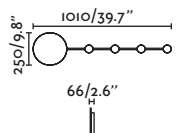

1. 01000 Matt White/Blanco Mate
   01001 Matt Black/Negro Mate

Material **Body** Steel/Acero
Diff Opal PMMA/PMMA Opal

Light Source SMD LED 6W 2700K 500Lm
CRI >80
Driver incl. Yes
Class I
Voltage (V/Hz) 100V-240V/50-60HZ
IP 20