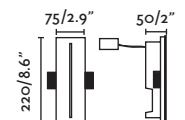

Plas

63282 ● Matt White/Blanco Mate

Material Body Plaster/Yeso
Light Source HIGH POWER LED 1W 3000K 112Lm
CRI >80
Driver incl. No
Recom. Driver 98310103
Class III
IP 20
Cut out 231x85