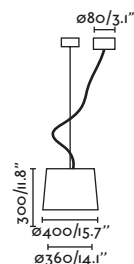

- 64314-54 ●● Matt Black/Negro Mate + White/Blanco
- 64314-55 ●● Matt Black/Negro Mate + Beige
- 64314-56 ●● Matt Black/Negro Mate + Black/Negro

Material Body Steel/Acero
Diff Papyrus/Papiro
Shade Textile/Textil

Light Source 1 E27 max. 15W
Bulb incl. No
Recom. Bulb 17463/17498 Smart Bulb
Class II
IP 20
Cable 1.5 MT