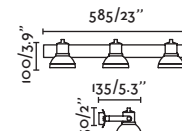

indoor

interior

Recessed Empotrables

Domino by Aldanondoyfdez

63313 ● Matt White/Blanco Mate

Material Body Plaster/Yeso
Diff Opal PMMA/PMMA Opal

Light Source SMD LED 6W 2700K 200Lm

CRI 90