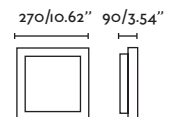

Tola

62968
62983

- Matt White/Blanco Mate
- Satin Nickel/Níquel Satinado

Material Body Aluminium/Aluminio
Diff Opal PC/PC Opal

Light Source 1 E27 max. 15W

Bulb incl. No

Recom. Bulb 17437

Class II

IP 44