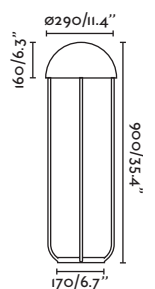

24521 Matt Black/Negro Mate + Matt Gold/Oro Mate

Material Body Steel/Acero
Diff Opal PMMA/PMMA Opal

Light Source SMD LED 6W 3000K 500Lm

CRI >80

Driver incl. Yes

Class II

Voltage (V/Hz) 220V- 240V/50-60HZ

IP 20

Cable 4.3 MT