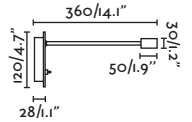

Sami

41023

● Matt White/Blanco Mate

Material	Body Aluminium+Steel+Silicone/Aluminio+Acero+Silicona
Light Source	HIGH POWER LED 3W 2700K 120Lm
CRI	>80
Driver incl.	Yes
Class	II
Voltage (V/Hz)	100V-240V/50-60HZ
IP	20
Beam angle	30° 350°