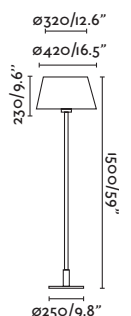

Cable

1.5 MT