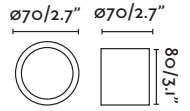

Haru

64206
64207

- Matt White/Blanco Mate
- Matt Black/Negro Mate

Material **Body** Aluminium/Aluminio
Diff Opal PMMA/PMMA Opal

Light Source SMD LED 6W 3000K 350Lm
CRI >80
Driver incl. Yes
Class II
Voltage (V/Hz) 100V-240V/50-60HZ
IP 20
Beam angle 120°