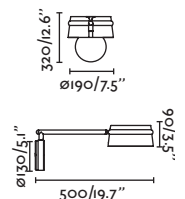

Suspended Table&Floor
122 56

Touch dimmer

29566 ●● Matt Black/Negro Mate + Cherry/Cerezo
Material **Shade** Wood/Madera
29396 ●● Matt Black/Negro Mate + Ash tree/Fresno
Material **Shade** Wood/Madera
Body Steel/Acero
Light Source SMD LED 6W 2700K 500Lm
Dimmable W 1w 100Lm / 3w 300Lm / 6w 600Lm
CRI >80
Driver incl. Yes
Class II
Voltage (V/Hz) 100V-240V/50-60HZ
IP 20