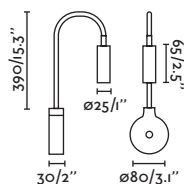

24015

● Matt White/Blanco Mate

24016

● Matt Black/Negro Mate

Material

Body Aluminium/Aluminio

Light Source

HIGH POWER LED 2W 2700K 90Lm

CRI

>80

Driver incl.

Yes

Class

II

Voltage (V/Hz)

100V-240V/50-60HZ

IP

20

Beam angle

45°

350°