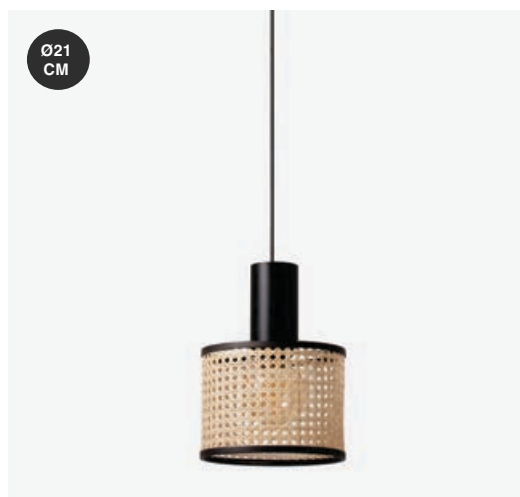

Mambo by Faro Lab

Ø21
CM

64315-47 ●● Matt Black/Negro Mate + Rattan/Ratán

Material **Body** Steel/Acero
Shade Rattan/Ratán

Light Source 1 E27 max. 15W

Bulb incl. No

Recom. Bulb 17463/17498 Smart Bulb

Class II

IP 20

Cable 1.7 MT