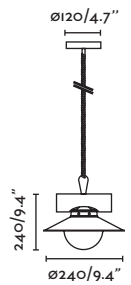

Marina

60004

● Matt Black/Negro Mate

Material

Body Steel/Acero

Diff Transparent Glass/Cristal Transparente

Light Source

1 E27 max. 15W

Bulb incl.

No

Recom. Bulb

17428

Class

II

IP

20

Cable

1.5 MT

Wall
307