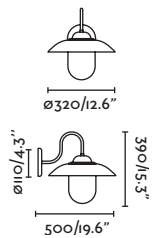

IP

20

Marina

60005

● Matt Black/Negro Mate

Material

Body Steel/Acero

Diff Transparent Glass/Cristal Transparente

Light Source

1 E27 max. 15W

Bulb incl.

No

Recom. Bulb

17428

Class

II

IP

20

Suspended
171