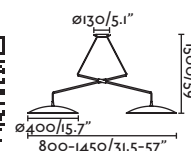

24504 ● Matt White/Blanco Mate

Material **Body** Steel/Acero
Diff Opal Glass/Cristal Opal
Light Source SMD LED 40W 3000K 1150Lm
CRI >80
Driver incl. Yes
Class II
Voltage (V/Hz) 220V- 240V/50-60HZ
IP 20
Cable 1.5 MT

Wall
214