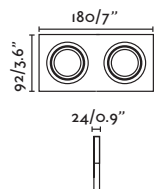

Radón

43398
43408

- Matt White/Blanco Mate
- Matt Black/Negro Mate

Material Body Aluminium/Aluminio
Light Source 1 GU10 max. 8W
Bulb incl. No
Recom. Bulb 17316/17320
Socket incl. No
Recom. Socket 43065
IP 20
Cut out $\varnothing 80$