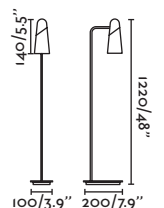

- 29049 Matt Black/Negro Mate
- 29050 Matt White/Blanco Mate

Material Body Aluminium+ABS/Aluminio+ABS
Diff Opal PMMA/PMMA Opal

Light Source SMD LED 4W 3000K 400Lm

CRI >80

Driver incl. Yes

Class II

Voltage (V/Hz) 100V-240V/50-60HZ

IP 20

Cable 2 MT
350° 180°