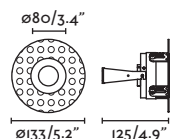

Fresh

02300101

● White/Blanco

Material Body Aluminium/Aluminio
Light Source 1 E27 max. 8W
Bulb incl. No
Recom. Bulb 17429/17464
Class I
IP 20
Cut out ø90

Fresh

02100601

● Matt White/Blanco Mate

02100602

● Matt Black/Negro Mate

02100603

● Matt Gold/Oro Mate

Material Body Aluminium/Aluminio
Light Source 1 GU10 max. 8W
Bulb incl. No
Recom. Bulb 17316/17320
Class II
IP 20
Cut out ø83x64

IP65

Fresh

02101401

● Matt White/Blanco Mate

02101402

● Matt Black/Negro Mate

Material Body Aluminium/Aluminio
Diff Transparent Glass/Cristal Transparente
Light Source 1 GU10 max. 8W
Bulb incl. No
Recom. Bulb 17316/17320
Class I
IP 65
Cut out ø83x133

IP65

Fresh

02400101

● Matt White/Blanco Mate

02400102

● Matt Black/Negro Mate

Material Body Aluminium/Aluminio
Light Source 1 GU10 max. 8W
Bulb incl. No
Recom. Bulb 17316/17320
Class I
IP 65
Cut out ø83