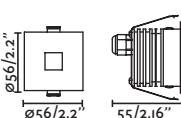

Recessed box/Caja de empotrar
02100101C

*Drivers info pag. 378-379