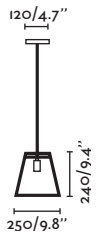

77
CM

Rose

65081 ● Matt Black/Negro Mate

Material Body Steel/Acero
Diff Transparent Glass/Cristal Transparente

Light Source 4 E27 max. 15W

Bulb incl. No

Recom. Bulb 17429

Class I

IP 20

Cable 0.7 MT