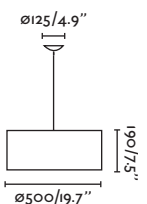

Cable

0.9 MT