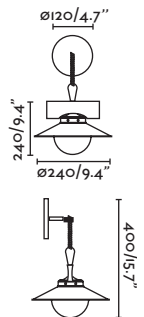

Marlin

65133

●● Matt Black/Negro Mate + Old Gold/Oro Viejo

Material
Light Source
Bulb incl.
Recom. Bulb
Class
IP

Body Steel/Acero
1 E27 max. 15W
No
17429
I
20

Suspended
169