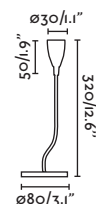

Loke

40996

- Shiny Chrome/Cromo Brillo

Material Body Aluminium+Steel/Aluminio+Acero
Light Source HIGH POWER LED 3W 3000K 150Lm
CRI >80
Driver incl. Yes
Class II
Voltage (V/Hz) 100V-240V/50-60HZ
IP 20
Beam angle 30°
Cut out ø60