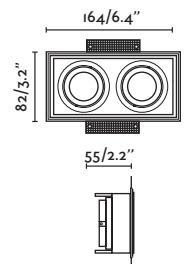

Hyde

40122

● Matt White/Blanco Mate

40123

● Matt Black/Negro Mate

Material Body Steel/Acero
Light Source 2 GU10 max. 8W
Bulb incl. No
Recom. Bulb 17316/17320
Socket incl. No
Recom. Socket 43065
IP 20
Cut out 182x93