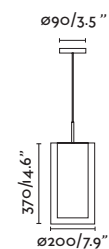

Thana

68533

●● Satin Nickel/Níquel Satinado + White/Blanco

Material Body Steel/Acero
Shade Textile/Textil

Light Source 3 E27 max. 15W

Bulb incl. No

Recom. Bulb 17463/17498 Smart Bulb

Class I

IP 20

Cable 0.9 MT

Table&Floor
104

Wall
270

Ø47
CM

Saba

68549

●● Satin Nickel/Níquel Satinado + Black/Negro

Material Body Steel/Acero
Diff Opal PC/PC Opal
Shade Textile/Textil

Light Source 3 E27 max. 15W

Bulb incl. No

Recom. Bulb 17463/17464

Class I

IP 20

Cable 1.2 MT

Table&Floor
98

Wall
275

Ø20
CM

Saba

68548

●● Satin Nickel/Níquel Satinado + Black/Negro

Material Body Steel/Acero
Shade Textile/Textil

Light Source 1 E27 max. 15W

Bulb incl. No

Recom. Bulb 17463/17464

Class I

IP 20

Cable 1.2 MT