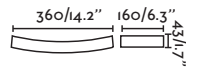

Oslo

63284

● Matt White/Blanco Mate

Material Body Plaster/Yeso
Light Source 1 G9 max. 6W
Bulb incl. No
Recom. Bulb 17466
Class I
IP 20

Olaf

63278

● Matt White/Blanco Mate

Material Body Plaster/Yeso
Diff Opal PC/PC Opal
Light Source 2 E14 max. 8W
Bulb incl. No
Recom. Bulb 17461
Class I
IP 20