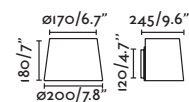

29935
29950
29951

- Satin Nickel/Níquel Satinado + White/Blanco
- Matt White/Blanco Mate + White/Blanco
- Matt Black/Negro Mate + Black/Negro

Material

Body Steel/Acero
Diff White Textile/Textil Blanco
Shade Textile/Textil

Light Source

1 E27 max. 15W

Bulb incl.

No

Recom. Bulb

17463

Reader

4W, 3000K, 120Lm

Driver incl.

Yes

Class

I

Voltage (V/Hz)

100V-240V/50-60HZ

IP

20