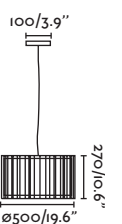

Cable

1.2 MT

Table&Floor
84

Wall
308