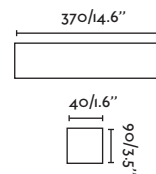

Nash

62820 ● Matt White/Blanco Mate
62822 ● Matt Black/Negro Mate

Material Body Aluminium/Aluminio
Diff Opal PC/PC Opal

Light Source SMD LED 16W 3000K 990Lm

CRI >80

Driver incl. Yes

Class I

Voltage (V/Hz) 220V- 240V/50-60HZ

IP 20