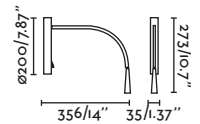

Flin

64318
64319

- Matt White/Blanco Mate
- Matt Black/Negro Mate

Material Body Steel+Aluminium+Silicone/Acero+Aluminio+Silicona
Light Source HIGH POWER LED 3W 3000K 280Lm
CRI >80
Driver incl. Yes
Class I
Voltage (V/Hz) 100V-240V/50-60HZ
IP 20
Beam angle 30°