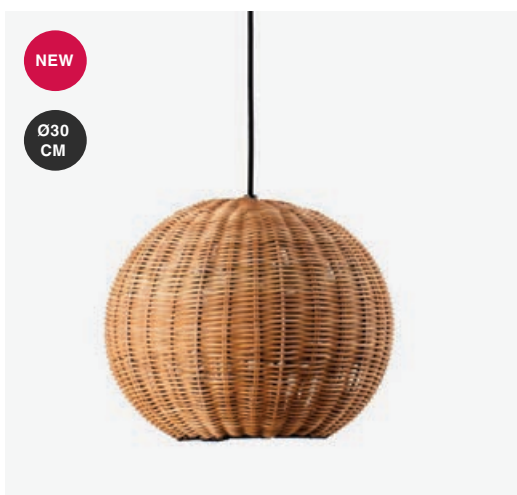

NEW

Ø30
CM

Haka

65134-74

●● Black/Negro + Rattan/Ratán

Material	Body Steel/Acero
	Shade Rattan/Ratán
Light Source	1 E27 max. 15W
Bulb incl.	No
Recom. Bulb	17426/17498 Smart Bulb
Class	I
IP	20
Cable	2 MT