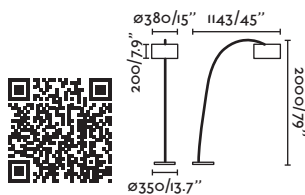

Papua

68462 ●● Matt White/Blanco Mate + White/Blanco
68463 ●● Matt Black/Negro Mate + Black/Negro

Material Body Steel/Acero
Shade Textile/Textil

Light Source 1 E27 max. 15W

Bulb incl. No

Recom. Bulb 17463/17464

Class II

IP 20

Cable 2 MT

⏻