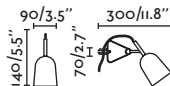

1. 51133 ● Matt Black/Negro Mate
   51134 ◐ Shiny Chrome/Cromo Brillo
   51135 ○ Shiny White/Blanco Brillo

Material Body Aluminium+ABS/Aluminio+ABS
Light Source 1 E14 max. 8W
Bulb incl. No
Recom. Bulb 17461
Class II
IP 20
Cable 1.6 MT