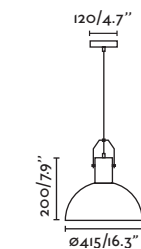

Margot

68561

●● Matt Black/Negro Mate + Wood/Madera

68564

●● Matt White/Blanco Mate + Wood/Madera

Material Body Steel+Wood/Acero+Madera
Light Source 1 E27 max. 15W
Bulb incl. No
Recom. Bulb 17463/17464
Class I
IP 20
Cable 1.2 MT