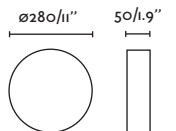

indoor

Ceiling / Techo

IP44

Kao

63399

Shiny Chrome/Cromo Brilló

Material Body Aluminium/Aluminio
Diff Opal PMMA/PMMA Opal

Light Source SMD LED 35W 3000K 2800Lm

CRI >80

Driver incl. Yes

Class II

Voltage (V/Hz) 100V-240V/50-60HZ

IP 44

IP54

Zon

63291

Matt White/Blanco Mate

Material Body Steel/Acero
Diff Opal PMMA/PMMA Opal

Light Source SMD LED 18W 3000K 1600Lm

Driver incl. Yes

Class II

Voltage (V/Hz) 220V- 240V/50HZ

IP 54

IP44

Logos

62965

Matt White/Blanco Mate

62980

Satin Nickel/Níquel Satinado

Material Body Aluminium/Aluminio
Diff Opal PC/PC Opal

Light Source 1 E27 max. 15W

Bulb incl. No

Recom. Bulb 17437

Class II

IP 44

IP44

Logos

62966

Matt White/Blanco Mate

62981

Satin Nickel/Níquel Satinado

Material Body Aluminium/Aluminio
Diff Opal PC/PC Opal

Light Source 2 E27 max. 15W

Bulb incl. No

Recom. Bulb 17437

Class II

IP 44