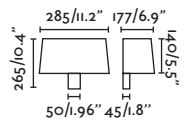

29941 ●● Matt White/Blanco Mate + White/Blanco
29946 ●● Matt Black/Negro Mate + Black/Negro

Material Body Steel/Acero
Diff White/Blanco
Shade Textile/Textil

Light Source 1 E27 max. 15W

Bulb incl. No

Recom. Bulb 17463

Reader 1W, 3500K, 80Lm

Driver incl. Yes

Class I

Voltage (V/Hz) 100V-240V/50-60HZ

IP 20