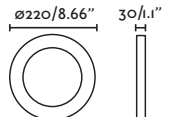

Tod

42927

● Matt White/Blanco Mate

Material	Body Aluminium/Aluminio Diff Opal PMMA/PMMA Opal
Light Source	SMD LED 24W 3000K 2000Lm
CRI	>80
Driver incl.	Yes
Class	I
Voltage (V/Hz)	220V- 240V/50-60HZ
IP	44
Beam angle	160°
Cut out	ø160