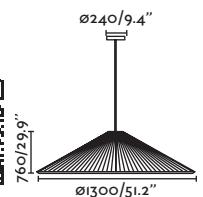

- 20124 ●● Matt Black/Negro Mate + Beige
- 20125 ●● Matt Black/Negro Mate + White/Blanco
- 20126 ●● Matt Black/Negro Mate + Terracotta/Terracota
- 20127 ●● Matt Black/Negro Mate + Black/Negro
- 20128 ●● Matt Black/Negro Mate + Yellow/Amarillo
- 20129 ●● Matt Black/Negro Mate + Garnet/Granate
- 20130 ●● Matt Black/Negro Mate + Green/Verde
- 20131 ●● Matt Black/Negro Mate + Brown/Marrón

Material Body Steel/Acero
Diff Beige Papyrus/Papiro Beige
Shade Textile ribbon/Cinta textil

Light Source 4 E27 max. 15W
Bulb incl. No
Recom. Bulb 17463/17464
Class II
IP 20
Cable 1.6 MT