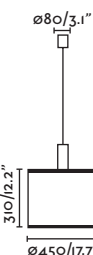

Mambo by Faro Lab

Ø21
CM

64315-47 ●● Matt Black/Negro Mate + Rattan/Ratán

Material **Body** Steel/Acero
Shade Rattan/Ratán

Light Source 1 E27 max. 15W

Bulb incl. No

Recom. Bulb 17463/17498 Smart Bulb

Class II

IP 20

Cable 1.7 MT

Ø32
CM

64315-48 ●● Matt Black/Negro Mate + Rattan/Ratán

Material **Body** Steel/Acero
Shade Rattan/Ratán

Light Source 1 E27 max. 15W

Bulb incl. No

Recom. Bulb 17463/17498 Smart Bulb

Class II

IP 20

Cable 1.7 MT

Ø45
CM

64315-49 ●● Matt Black/Negro Mate + Rattan/Ratán

Material **Body** Steel/Acero
Shade Rattan/Ratán

Light Source 1 E27 max. 15W

Bulb incl. No

Recom. Bulb 17463/17498 Smart Bulb

Class II

IP 20

Cable 1.7 MT