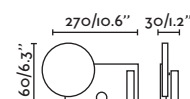

20066 ●● Textured Grey/Gris Texturizado + Black/Negro

Material **Body** Steel+Melamine/Acero+Melamina
Diff Opal PMMA/PMMA Opal
Light Source COB LED 10W 2700K 221Lm
Dimmable W 6w - 10w / 690Lm - 1021Lm
Reader 3W, 2700K, 85Lm
CRI 90
Driver incl. Yes
Class II
Voltage (V/Hz) 100V-240V/50-60HZ
IP 20
Beam angle 45°