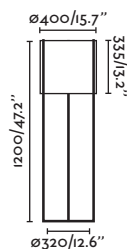

- 24023-33 ●● Matt Black/Negro Mate + Beige
- 24023-34 ●● Matt Black/Negro Mate + Grey/Gris

Material Body Steel/Acero
Diff Opal PC/PC Opal
Shade Textile/Textil

Light Source 1 E27 max. 15W

Bulb incl. No

Recom. Bulb 17429/17464

Class II

IP 20

Cable 2.1 MT