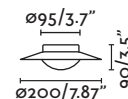

- 62132
- 62133
- 62134
- 62135

- Matt White/Blanco Mate
- Matt White/Blanco Mate + Satin Nickel/Níquel Satinado
- Matt Black/Negro Mate + Satin Gold/Oro Satinado
- Matt Black/Negro Mate + Satin Copper/Cobre Satinado

Material Body Steel/Acero
Diff Opal Glass/Cristal Opal

Light Source 1 G9 max. 6W

Bulb incl. No

Recom. Bulb 17443

Class I

IP 20

Suspended
143