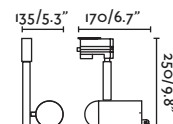

Orleans by Nahtrang

43535 ● Matt White/Blanco Mate
43536 ● Matt Black/Negro Mate

Material Body Steel/Acero
Light Source 1 GU10 max. 8W
Bulb incl. No
Recom. Bulb 17320/97685327
Class I
IP 20

350° 90°

Ceiling
192

Spot
346

Link by Estudi Ribaudí

29871 ● Matt White/Blanco Mate
29872 ● Matt Black/Negro Mate
29896 ● Bronze/Bronce

Material Body Steel+ABS/Acero+ABS
Light Source 1 GU10 max. 8W
Bulb incl. No
Recom. Bulb 17320/97685327
Class I
IP 20

350° 90°

Ceiling
192

Spot
338

Table & Floor
60

Wall
338

Ring by Àlex & Manel Llusçà

40563 ● Grey/Gris

Material Body Steel+ABS/Acero+ABS
Light Source 1 GU10 max. 8W
Bulb incl. No
Recom. Bulb 97685327
Class I
IP 20

350° 90°

Spot
348