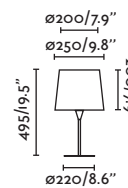

- 64310-04 Matt White/Blanco Mate + White/Blanco
- 64310-05 Matt White/Blanco Mate + Beige
- 64311-06 Matt Black/Negro Mate + Black/Negro

Material Body Steel/Acero
Shade Textile/Textil

Light Source 1 E27 max. 15W

Bulb incl. No

Recom. Bulb 17463/17498 Smart Bulb

Class II

IP 20

Cable 1.5 MT