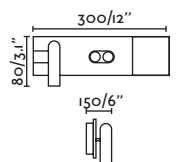

Magos by Faro Lab

- 20330 ● Black/Negro
- 20331 ● Maple/Arce
- 20332 ● Walnut/Nogal

Material Body Aluminium+ABS/Aluminio+ABS
Diff Opal PC/PC Opal

Light Source SMD LED 14W 2700K 600Lm

Reader 3W, 2700K, 160Lm

CRI >80

Driver incl. Yes

Class II

Voltage (V/Hz) 100V-240V/50-60HZ

IP 20