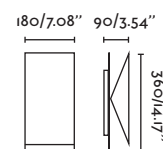

Homs

63167

● Matt White/Blanco Mate

Material	Body Steel/Acero
Light Source	1 R7S 78mm max. 8W
Bulb incl.	No
Recom. Bulb	17499
Class	I
IP	20