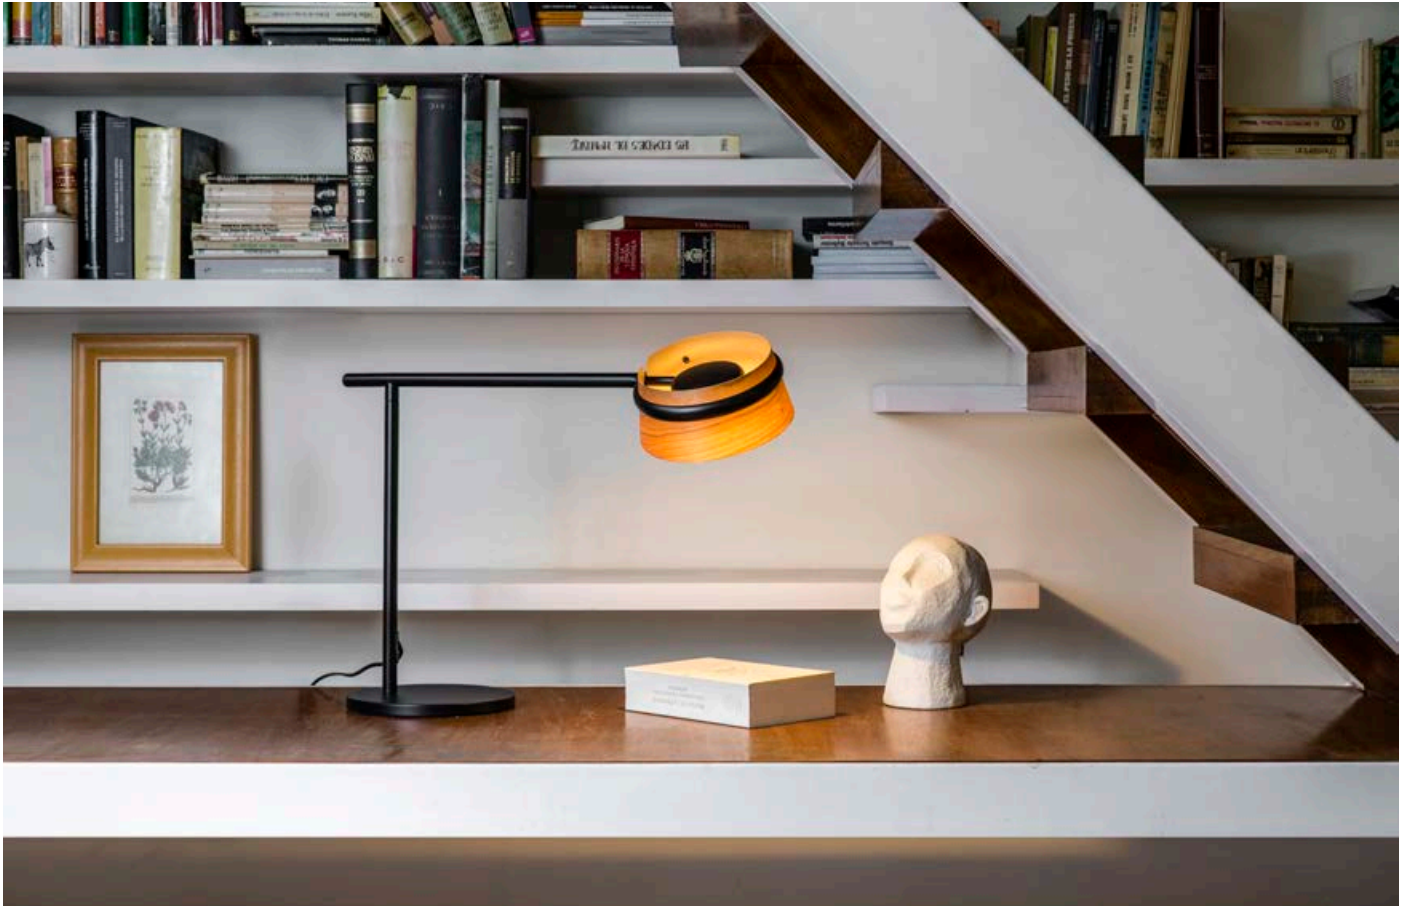

Class II

Voltage (V/Hz) 100V-240V/50-60HZ

IP 20

Cable 2 MT

Suspended
126

Wall
210

indoor

Table & Floor, Mesa, Suda