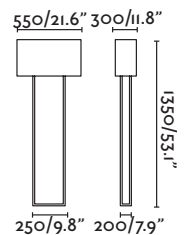

29979 Brown/Marrón + Beige

Material Body Steel/Acero
Diff Beige Textile/Textil Beige
Shade Textile/Textil

Light Source 2 E27 max. 15W
Bulb incl. No
Recom. Bulb 17462
Class II
IP 20
Cable 3.5 MT