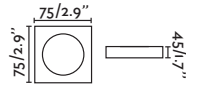

Neon

43400
43410

- Matt White/Blanco Mate
- Matt Black/Negro Mate

Material Body Aluminium/Aluminio
Light Source 1 GU10 max. 8W
Bulb incl. No
Recom. Bulb 17316/17320
Socket incl. No
Recom. Socket 43065
Class III
IP 20
Cut out 70x70