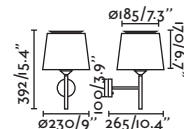

- 20300-92 Matt White/Blanco Mate + White/Blanco
- 20301-93 Matt Black/Negro Mate + Black/Negro
- 20301-94   Matt Black/Negro Mate + Green/Verde

Material **Body** Steel/Acero
Diff White Steel/Acero Blanco
Shade Textile/Textil

Light Source 1 E27 max. 15W
Bulb incl. No
Recom. Bulb 17463/17498 Smart Bulb
Class II
IP 20