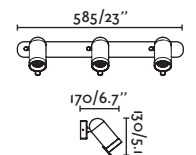

Orleans by Nahrang

43520
43521
43522

- Matt White/Blanco Mate
- Matt Black/Negro Mate
- Shiny Chrome/Cromo Brillo

Material Body Steel/Acero
Light Source 1 GU10 max. 8W
Bulb incl. No
Recom. Bulb 17320/97685327
Class I
IP 20

Ceiling
192

Track
374

ø60/2.6"

43523
43525

- Matt White/Blanco Mate
- Shiny Chrome/Cromo Brillo

Material Body Steel/Acero
Light Source 2 GU10 max. 8W
Bulb incl. No
Recom. Bulb 17320/97685327
Class I
IP 20

43527
43528

- Matt Black/Negro Mate
- Shiny Chrome/Cromo Brillo

Material Body Steel/Acero
Light Source 3 GU10 max. 8W
Bulb incl. No
Recom. Bulb 97685327
Class I
IP 20