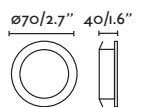

Nais

02121001
02121002

- White/Blanco
- Black/Negro

Material	Body Aluminium+Steel/Aluminio+Acero
	Diff Transparent PMMA/PMMA Transparente
Light Source	COB LED 7W 2700K 625Lm
CRI	>=90
Driver incl.	No
Recom. Driver	98310620
Class	III
IP	23
Beam angle	36°
Cut out	ø60