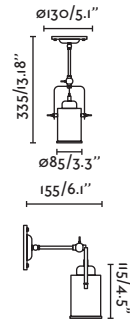

List

60000

● Matt Black/Negro Mate

Material
Light Source
Bulb incl.
Recom. Bulb
Class
IP

Body Steel/Acero
1 E27 max. 15W
No
17463/17498 Smart Bulb
II
20

Nudos

68138

● Dark Brown/Marrón Oscuro

Material
Light Source
Bulb incl.
Recom. Bulb
Class
IP

Body Steel+Jute/Acero+Yute
Diff Transparent Glass/Cristal Transparente
1 E27 max. 15W
No
17462
II
20

Suspended
171