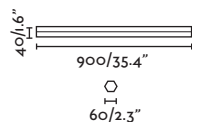

IP44

Gala

63504

Shiny Chrome/Cromo Brillo

63505

Satin Gold/Oro Satinado

Material

Body Aluminium/Aluminio

Light Source

Diff Opal Glass/Cristal Opal

1 G9 max. 6W

Bulb incl.

No

Recom. Bulb

17495

Class

II

IP

44

IP44

Lago

63503

Shiny Chrome/Cromo Brillo

Material

Body Aluminium/Aluminio

Light Source

Diff Opal Glass/Cristal Opal

1 G9 max. 6W

Bulb incl.

No

Recom. Bulb

17495

Class

II

IP

44

IP44

Edge

63500

Shiny Chrome/Cromo Brillo

Material

Body Aluminium/Aluminio

Light Source

Diff Opal PMMA/PMMA Opal

SMD LED 8W 4000K 500Lm

CRI

>80

Driver incl.

Yes

Class

II

Voltage (V/Hz)

100V-240V/50-60HZ

IP

44

IP44

Edge

63502

Shiny Chrome/Cromo Brillo

Material

Body Aluminium/Aluminio

Light Source

Diff Opal PMMA/PMMA Opal

SMD LED 18W 4000K 1300Lm

CRI

>80

Driver incl.

Yes

Class

II

Voltage (V/Hz)

100V-240V/50-60HZ

IP

44