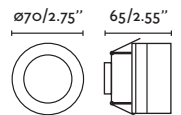

*Accessories page 336/Accesorios en página 336

Stan

43752
43753
43761

- Matt White/Blanco Mate
- Matt Black/Negro Mate
- Satin Gold/Oro Satinado

Material Body Aluminium+ABS/Aluminio+ABS
Light Source 1 GU10 max. 8W
Bulb incl. No
Recom. Bulb 17320/97685327
Class I
IP 20
Cut out $\varnothing 50$
 350° 90°

IP44

Ebba

42919

- Satin Nickel/Níquel Satinado

Material Body Aluminium/Aluminio
Diff Opal PMMA/PMMA Opal
Light Source SMD LED 4W 3000K 304Lm
CRI >80
Driver incl. Yes
Class II
Voltage (V/Hz) 220V- 240V/50-60HZ
IP 44
Cut out $\varnothing 63$

Wabi

43900

- Matt White/Blanco Mate

Material Body Aluminium/Aluminio
Diff Transparent PC/PC Transparente
Light Source COB LED 10W 600Lm
Dimmable K 1800 - 3200K
CRI >80
Driver incl. No
Recom. Driver 98310110LC
Class III
IP 20
Beam angle 60°
Cut out $\varnothing 70$

*Drivers info pag. 378-379