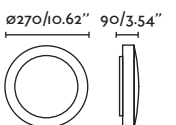

indoor

Ceiling / Techo

IP44

Kao

63399

Shiny Chrome/Cromo Brilló

Material Body Aluminium/Aluminio
Diff Opal PMMA/PMMA Opal

Light Source SMD LED 35W 3000K 2800Lm

CRI >80

Driver incl. Yes

Class II

Voltage (V/Hz) 100V-240V/50-60HZ

IP 44

IP54

Zon

63291

Matt White/Blanco Mate

Material Body Steel/Acero
Diff Opal PMMA/PMMA Opal

Light Source SMD LED 18W 3000K 1600Lm

Driver incl. Yes

Class II

Voltage (V/Hz) 220V- 240V/50HZ

IP 54

IP44

Logos

62965

Matt White/Blanco Mate

62980

Satin Nickel/Níquel Satinado

Material Body Aluminium/Aluminio
Diff Opal PC/PC Opal

Light Source 1 E27 max. 15W

Bulb incl. No

Recom. Bulb 17437

Class II

IP 44

IP44

Logos

62966

Matt White/Blanco Mate

62981

Satin Nickel/Níquel Satinado

Material Body Aluminium/Aluminio
Diff Opal PC/PC Opal

Light Source 2 E27 max. 15W

Bulb incl. No

Recom. Bulb 17437

Class II

IP 44