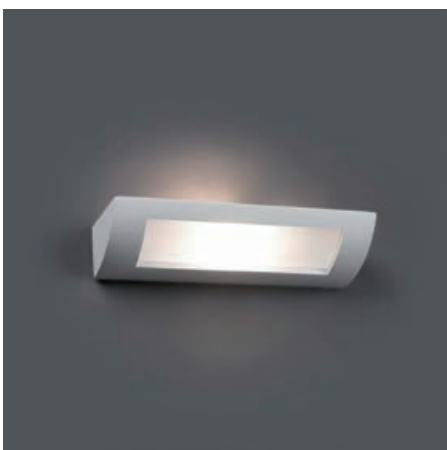

Chera

63175

● Matt White/Blanco Mate

Material	Body Plaster/Yeso
Light Source	1 R7S 78mm max. 8W
Bulb incl.	No
Recom. Bulb	17499
Class	I
IP	20