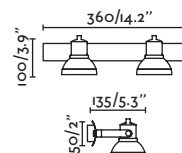

40553
40554
40555

- Matt White/Blanco Mate
- Dark Grey/Gris Oscuro
- Satin Nickel/Níquel Satinado

Material Body Steel/Acero
Light Source 2 GU10 max. 8W
Bulb incl. No
Recom. Bulb 17320/97685327
Class I
IP 20

40556
40557

- Matt White/Blanco Mate
- Dark Grey/Gris Oscuro

Material Body Steel/Acero
Light Source 3 GU10 max. 8W
Bulb incl. No
Recom. Bulb 17320/97685327
Class I
IP 20