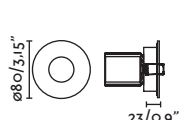

Cut out

ø65x23