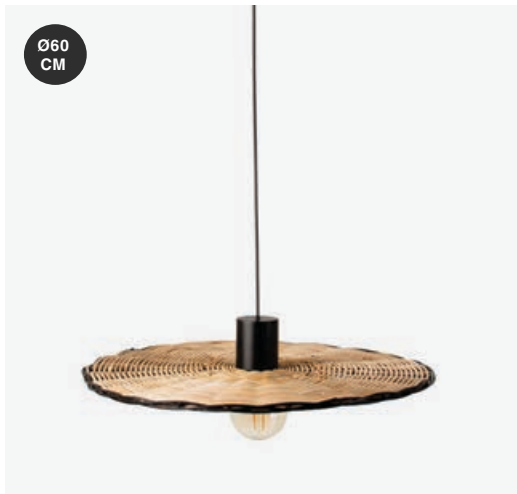

20

Cable

1.5 MT

Ceiling
190

68590-69 ●● Matt Black/Negro Mate + Rattan/Ratán

Material **Body** Steel/Acero
Shade Rattan/Ratán

Light Source 1 E27 max. 15W

Bulb incl. No