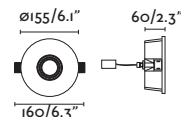

Neu

63286

● Matt White/Blanco Mate

Material	Body Plaster/Yeso
Light Source	1 GU5.3 MR16 max. 8W
Bulb incl.	No
Recom. Bulb	97686227
Socket incl.	Yes
Class	III
IP	20
Cut out	ø160 30°