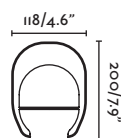

5h Charge Max. 5h Worktime

USB

MICRO USB

indoor

interior

table & floor
mesa y suelo

- 28387  Satin Gold/Oro Satinado + Matt Black/Negro Mate
 28388  Black/Negro + Copper/Cobre

Material	Body Steel/Acero Diff Opal PC/PC Opal
Light Source	SMD LED 12W 3000K 930Lm
CRI	>80
Driver incl.	Yes
Class	II
Voltage (V/Hz)	100V-240V/50-60HZ
IP	20
Cable	2 MT