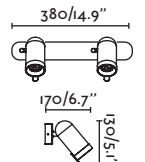

43523
43525

- Matt White/Blanco Mate
- Shiny Chrome/Cromo Brillo

Material Body Steel/Acero
Light Source 2 GU10 max. 8W
Bulb incl. No
Recom. Bulb 17320/97685327
Class I
IP 20