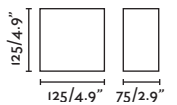

Oslo

63284

● Matt White/Blanco Mate

Material Body Plaster/Yeso
Light Source 1 G9 max. 6W
Bulb incl. No
Recom. Bulb 17466
Class I
IP 20

Olaf

63278

● Matt White/Blanco Mate

Material Body Plaster/Yeso
Diff Opal PC/PC Opal
Light Source 2 E14 max. 8W
Bulb incl. No
Recom. Bulb 17461
Class I
IP 20