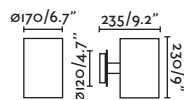

Guadalupe by Faro Lab

- 20031-80 ●● Black/Negro + Beige
- 20031-81 ●● Black/Negro + Green/Verde

Material Body Steel/Acero
Shade Steel/Acero

Light Source 1 E27 max. 15W

Bulb incl. No

Recom. Bulb 17463/17498 Smart Bulb

Class I

IP 20
360°

- 20032-80 ●● Black/Negro + Beige
- 20032-81 ●● Black/Negro + Green/Verde

Material Body Steel/Acero
Shade Steel/Acero

Light Source 1 E27 max. 15W

Bulb incl. No

Recom. Bulb 17463/17498 Smart Bulb

Reader 1W, 3000K, 100Lm

Driver incl. Yes

Class I

Voltage (V/Hz) 100V-240V/50-60HZ

IP 20
360°