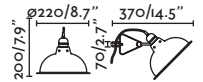

Lena

52059
52061

- Matt White/Blanco Mate
- Matt Black/Negro Mate

Material Body PC+Aluminium+Silicone/PC+Aluminio+Silicona
Light Source SMD LED 3W 4000K 300Lm
CRI >80
Driver incl. Yes
Class II
Voltage (V/Hz) 100V-240V/50-60HZ
IP 20
Beam angle 30°

Cable 1.8 MT
360° 360°