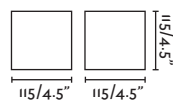

Kamen

63311

● Beige

63312

● Grey/Gris

Material	Body Concrete/Cemento
Light Source	1 G9 max. 6W
Bulb incl.	No
Recom. Bulb	17466
Class	I
IP	20