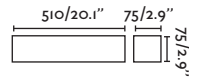

Tera

63184

● Matt White/Blanco Mate

Material	Body Plaster/Yeso
Light Source	SMD LED 6W 2700K 530Lm
CRI	>80
Driver incl.	Yes
Class	II
Voltage (V/Hz)	220V- 240V/50-60HZ
IP	20