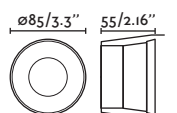

Gas

43404
43405

- Matt White/Blanco Mate
- Matt Black/Negro Mate

Material Body Aluminium/Aluminio
Light Source 1 GU10 max. 8W
Bulb incl. No
Recom. Bulb 17316/17320
Socket incl. No
Recom. Socket 43065
IP 20
Cut out ø76