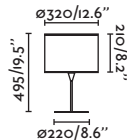

64311-48 ●● Matt Black/Negro Mate + Rattan/Ratán

Material Body Steel/Acero
Shade Rattan/Ratán

Light Source 1 E27 max. 15W

Bulb incl. No

Recom. Bulb 17463/17498 Smart Bulb

Class II

IP 20

Cable 1.5 MT