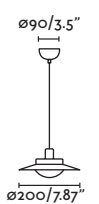

62138

●● Matt Black/Negro Mate + Satin Gold/Oro Satinado

62139

●● Matt Black/Negro Mate + Satin Copper/Cobre Satinado

Material

Body Steel/Acero

Diff Opal Glass/Cristal Opal

Light Source

1 G9 max. 6W

Bulb incl.

No

Recom. Bulb

17443

Class

II

IP

20

Cable

1.5 MT

Ceiling
190