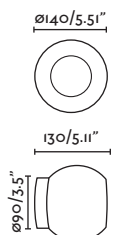

- 40090 Satin Gold/Oro Satinado
- 40091 Shiny Chrome/Cromo Brillo
- 40092 Bronze/Bronce
- 40093 NEW Matt Black/Negro Mate

Material Body Steel/Acero
Diff Opal Glass/Cristal Opal

Light Source SMD LED 4W 3000K 300Lm

CRI >80

Driver incl. Yes

Class II

Voltage (V/Hz) 100V-240V/50-60HZ

IP 44