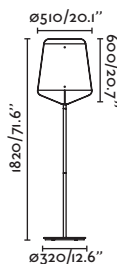

IP 20

Cable 2 MT

Suspended
120

Wall
226

- 29881 Matt White/Blanco Mate
- 29882 Matt Black/Negro Mate
- 29898 Bronze/Bronce

Material Body Steel/Acero
Light Source 1 GU10 max. 8W
Bulb incl. No
Recom. Bulb 17320/97685327
Class II
IP 20
Cable 1.9 MT