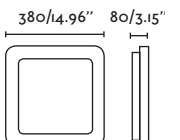

Iris

63393

● Satin Nickel/Níquel Satinado

Material

Body PS

Diff Opal PC/PC Opal

Light Source

SMD LED 15W 3000K 1200Lm

CRI

>80

Driver incl.

Yes

Class

II

Voltage (V/Hz)

100V-240V/50-60HZ

IP

20

Iris

63394

● Satin Nickel/Níquel Satinado

Material

Body Aluminium/Aluminio

Diff Opal PS/PS Opal

Light Source

SMD LED 20W 3000K 1600Lm

CRI

>80

Driver incl.

Yes

Class

II

Voltage (V/Hz)

100V-240V/50-60HZ

IP

20

Iris

63395

● Satin Nickel/Níquel Satinado

Material

Body Aluminium/Aluminio

Diff Opal PS/PS Opal

Light Source

SMD LED 30W 3000K 2400Lm

CRI

>80

Driver incl.

Yes

Class

II

Voltage (V/Hz)

100V-240V/50-60HZ

IP

20