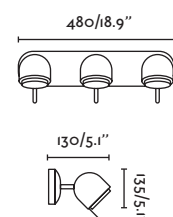

43502 ● Grey/Gris

Material Body Concrete+Steel/Cemento+Acero

Light Source 3 GU10 max. 8W

Bulb incl. No

Recom. Bulb 97685327

Class I

IP 20