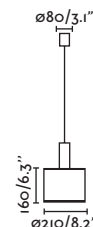

Ø32
CM

64315-48 ●● Matt Black/Negro Mate + Rattan/Ratán

Material **Body** Steel/Acero
Shade Rattan/Ratán

Light Source 1 E27 max. 15W

Bulb incl. No

Recom. Bulb 17463/17498 Smart Bulb

Class II

IP 20

Cable 1.7 MT