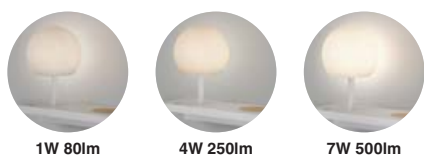

1W 80lm

4W 250lm

7W 500lm