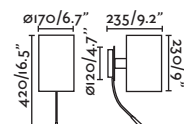

- 20032-80 ●● Black/Negro + Beige
- 20032-81 ●● Black/Negro + Green/Verde

Material Body Steel/Acero
Shade Steel/Acero

Light Source 1 E27 max. 15W

Bulb incl. No

Recom. Bulb 17463/17498 Smart Bulb

Reader 1W, 3000K, 100Lm

Driver incl. Yes

Class I

Voltage (V/Hz) 100V-240V/50-60HZ

IP 20
360°