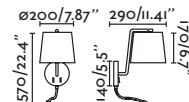

20

29936
29952
29953

- Satin Nickel/Níquel Satinado + White/Blanco
- Matt White/Blanco Mate + White/Blanco
- Matt Black/Negro Mate + Black/Negro

Material

Body Steel/Acero
Diff White Textile/Textil Blanco
Shade Textile/Textil