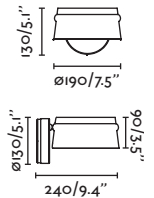

29565 ●● Matt Black/Negro Mate + Cherry/Cerezo
Material **Shade** Wood/Madera
29395 ●● Matt Black/Negro Mate + Ash tree/Fresno
Material **Shade** Wood/Madera
Body Steel/Acero
Light Source SMD LED 6W 2700K 500Lm
Dimmable W 1w 100Lm / 3w 300Lm / 6w 600Lm
CRI >80
Driver incl. Yes
Class II
Voltage (V/Hz) 100V-240V/50-60HZ
IP 20