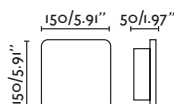

Elsa

63279

● Matt White/Blanco Mate

Material	Body Plaster/Yeso
	Diff Opal PC/PC Opal
Light Source	SMD LED 8W 3000K 300Lm
CRI	>80
Driver incl.	Yes
Class	II
Voltage (V/Hz)	100V-240V/50-60HZ
IP	20