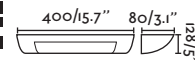

Chera

63175

● Matt White/Blanco Mate

Material	Body Plaster/Yeso
Light Source	1 R7S 78mm max. 8W
Bulb incl.	No
Recom. Bulb	17499
Class	I
IP	20