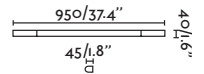

Indo

63146

Shiny Chrome/Cromo Brillo

Material	Body Aluminium/Aluminio
	Diff Opal PMMA/PMMA Opal
Light Source	SMD LED 9W 4000K 600Lm
CRI	>80
Driver incl.	Yes
Class	II
Voltage (V/Hz)	100V-240V/50-60HZ
IP	44