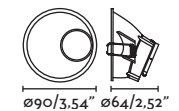

Fresh

02300101

● White/Blanco

Material Body Aluminium/Aluminio
Light Source 1 E27 max. 8W
Bulb incl. No
Recom. Bulb 17429/17464
Class I
IP 20
Cut out ø90

Fresh

02100601

● Matt White/Blanco Mate

02100602

● Matt Black/Negro Mate

02100603

● Matt Gold/Oro Mate

Material Body Aluminium/Aluminio
Light Source 1 GU10 max. 8W
Bulb incl. No
Recom. Bulb 17316/17320
Class II
IP 20
Cut out ø83x64

IP65

Fresh

02101401

● Matt White/Blanco Mate

02101402

● Matt Black/Negro Mate

Material Body Aluminium/Aluminio
Diff Transparent Glass/Cristal Transparente
Light Source 1 GU10 max. 8W
Bulb incl. No
Recom. Bulb 17316/17320
Class I
IP 65
Cut out ø83x133

IP65

Fresh

02400101

● Matt White/Blanco Mate

02400102

● Matt Black/Negro Mate

Material Body Aluminium/Aluminio
Light Source 1 GU10 max. 8W
Bulb incl. No
Recom. Bulb 17316/17320
Class I
IP 65
Cut out ø83