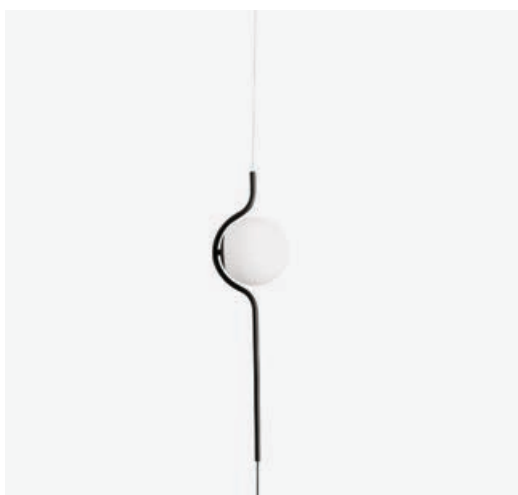

29694 Shiny Gold/Oro Brillo
29699 Matt Black/Negro Mate

Material **Body** Steel/Acero
Diff Opal Glass/Cristal Opal
Light Source SMD LED 6W 2700K 570Lm
CRI >80
Driver incl. Yes
Class II
Voltage (V/Hz) 100V-240V/50-60HZ
IP 20
Cable 1.5 MT

*Max. ceiling height 3mts./Altura max. techo 3mts.