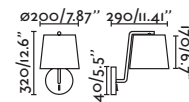

29329
29330
29331

- Matt White/Blanco Mate + White/Blanco
- Matt Black/Negro Mate + Black/Negro
- Satin Nickel/Níquel Satinado + White/Blanco

Material

Body Steel/Acero
Diff Matt White Steel/Acero Blanco Mate
Shade Textile/Textil

Light Source

1 E27 max. 15W

Bulb incl.

No

Recom. Bulb

17463/17498 Smart Bulb

Reader

3W, 3000K, 200Lm

Driver incl.

Yes

Class

I

Voltage (V/Hz)

100V-240V/50-60HZ

IP

20