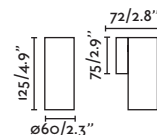

Ceiling
197

Recessed
364

Spot
336

Suspended
172

Track
376

Stan

43750

● Matt White/Blanco Mate