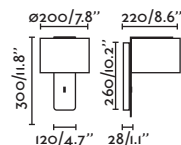

64304
64305

●● Matt White/Blanco Mate + White/Blanco
●● Matt Black/Negro Mate + Black/Negro

Material

Body Steel/Acero
Diff Matt White Steel/Acero Blanco Mate
Shade Textile/Textil

Light Source

1 E27 max. 15W

Bulb incl.

No

Recom. Bulb

17463/17498 Smart Bulb

Reader

3W, 3000K, 200Lm

Driver incl.

Yes

Class

I

Voltage (V/Hz)

100V-240V/50-60HZ

IP

20