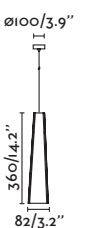

1. 64170 Matt White/Blanco Mate
   64172   Matt Black/Negro Mate + Matt Gold/Oro Mate

Material Body Aluminium/Aluminio
Diff Opal PMMA/PMMA Opal

Light Source SMD LED 6W 3000K 450Lm

CRI >80

Driver incl. Yes

Class II

Voltage (V/Hz) 100V-240V/50-60HZ

IP 20

Cable 1.5 MT