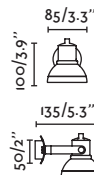

Ring by Àlex & Manel Llusçà

40550
40551
40552

- Matt White/Blanco Mate
- Dark Grey/Gris Oscuro
- Satin Nickel/Níquel Satinado

Material Body Steel/Acero
Light Source 1 GU10 max. 8W
Bulb incl. No
Recom. Bulb 17320/97685327
Class I
IP 20

40553
40554
40555

- Matt White/Blanco Mate
- Dark Grey/Gris Oscuro
- Satin Nickel/Níquel Satinado

Material Body Steel/Acero
Light Source 2 GU10 max. 8W
Bulb incl. No
Recom. Bulb 17320/97685327
Class I
IP 20

40556
40557

- Matt White/Blanco Mate
- Dark Grey/Gris Oscuro

Material Body Steel/Acero
Light Source 3 GU10 max. 8W
Bulb incl. No
Recom. Bulb 17320/97685327
Class I
IP 20