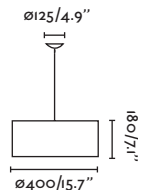

0.9 MT

Ceiling
198

Seven

68284

●● White/Blanco + White/Blanco

Material

Body Steel/Acero
Diff White Textile/Textil Blanco
Shade Textile/Textil

Light Source