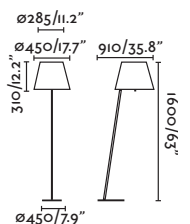

Moma

1. 68502 Shiny Chrome/Cromo Brillo + White/Blanco
   68503 Shiny Chrome/Cromo Brillo + Black/Negro

Material **Body** Steel/Acero
Diff Opal PC/PC Opal
Shade Textile/Textil

Light Source 1 E27 max. 15W
Bulb incl. No
Recom. Bulb 17463/17498 Smart Bulb
Class II
IP 20
Cable 2.1 MT