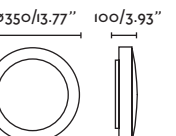

indoor

Ceiling / Techo

IP44

Kao

63399

Shiny Chrome/Cromo Brilló

Material Body Aluminium/Aluminio
Diff Opal PMMA/PMMA Opal

Light Source SMD LED 35W 3000K 2800Lm

CRI >80

Driver incl. Yes

Class II

Voltage (V/Hz) 100V-240V/50-60HZ

IP 44

IP54

Zon

63291

Matt White/Blanco Mate

Material Body Steel/Acero
Diff Opal PMMA/PMMA Opal

Light Source SMD LED 18W 3000K 1600Lm

Driver incl. Yes

Class II

Voltage (V/Hz) 220V- 240V/50HZ

IP 54

IP44

Logos

62965

Matt White/Blanco Mate

62980

Satin Nickel/Níquel Satinado

Material Body Aluminium/Aluminio
Diff Opal PC/PC Opal

Light Source 1 E27 max. 15W

Bulb incl. No

Recom. Bulb 17437

Class II

IP 44

IP44

Logos

62966

Matt White/Blanco Mate

62981

Satin Nickel/Níquel Satinado

Material Body Aluminium/Aluminio
Diff Opal PC/PC Opal

Light Source 2 E27 max. 15W

Bulb incl. No

Recom. Bulb 17437

Class II

IP 44