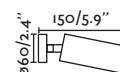

IP 20
 350°

Ceiling
197

Recessed
364

Suspended
172

Track
376

Wall
316

Accessories/Accesorios

Ring/Anillo