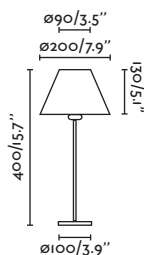

Material Body Steel/Acero
Shade Textile/Textil

Light Source 1 E27 max. 15W

Bulb incl. No

Recom. Bulb 17463/17498 Smart Bulb

Class II

IP 20

Cable 1.8 MT

Banker