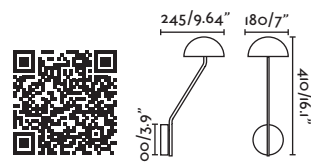

1. 24527 ● Matt White/Blanco Mate
   24528 ● Matt Black/Negro Mate

Material Body Steel/Acero
Diff Transparent PMMA/PMMA Transparente

Light Source SMD LED 6W 3000K 1150Lm

CRI >80

Driver incl. Yes

Class I

Voltage (V/Hz) 220V- 240V/50-60HZ

IP 20