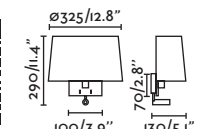

20023
20024

- Matt White/Blanco Mate + White/Blanco
- Matt Black/Negro Mate + Black/Negro

Material Body Steel/Acero
Shade Textile/Textil

Light Source 1 E27 max. 15W

Bulb incl. No

Recom. Bulb 17463/17498 Smart Bulb

Reader 3W, 3000K, 200Lm

Driver incl. Yes

Class I

Voltage (V/Hz) 100V-240V/50-60HZ

IP 20