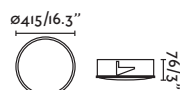

Luan

42931

● Matt White/Blanco Mate

Material	Body Aluminium/Aluminio Diff Opal PMMA/PMMA Opal
Light Source	SMD LED 40W 3000K 3200Lm
CRI	>80
Driver incl.	Yes
Class	II
Voltage (V/Hz)	100V-240V/50-60HZ
IP	44
Cut out	ø375