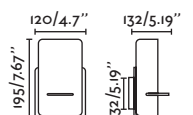

1. 62130 ● Matt White/Blanco Mate
   62131 ● Matt Black/Negro Mate

Material Body Steel/Acero
Light Source 1 E27 max. 15W
Bulb incl. No
Recom. Bulb 17463/17498 Smart Bulb
Class II
IP 20