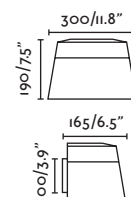

Sac by Àlex & Manel Lluscà

66191   Dark Brown/Marrón Oscuro + Beige

Material Body Steel/Acero
Shade Textile/Textil

Light Source 2 E14 max. 8W
Bulb incl. No
Recom. Bulb 17461
Class I
IP 20