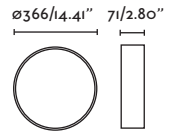

Vuk

64188
64188N NEW

- Matt White/Blanco Mate
- Matt Black/Negro Mate

Material Body Steel/Acero
Diff Opal PMMA/PMMA Opal

Light Source SMD LED 40W 2700K 3000Lm

CRI >80

Driver incl. Yes

Class II

Voltage (V/Hz) 220V- 240V/50-60HZ

IP 44