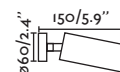

Stan

43722
43723
43762

- Matt White/Blanco Mate
- Matt Black/Negro Mate
- Satin Gold/Oro Satinado

Material Body Aluminium+ABS/Aluminio+ABS
Light Source 1 GU10 max. 8W
Bulb incl. No
Recom. Bulb 17320/97685327
Class I

IP 20
350°