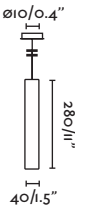

Ora

29894

29895

- Matt White/Blanco Mate
- Matt Black/Negro Mate

Material Body Aluminium/Aluminio
Light Source SMD LED 4W 3000K 350Lm
CRI >80
Driver incl. Yes
Class II
Voltage (V/Hz) 100V-240V/50-60HZ
IP 20
Beam angle 120°
Cable 1.5 MT

Lise

29886

29887

- Matt White/Blanco Mate
- Matt Black/Negro Mate

Material Body Aluminium/Aluminio
Light Source COB LED 6W 2700K 370Lm
CRI >80
Driver incl. Yes
Class II
Voltage (V/Hz) 100V-240V/50-60HZ
IP 20
Beam angle 80°
Cable 1.3 MT

Wall
316

Sabi

64320

64321

- Matt White/Blanco Mate
- Matt Black/Negro Mate

Material Body Aluminium/Aluminio
Diff Transparent PMMA/PMMA Transparente
Light Source SMD LED 3W 2700K 280Lm
CRI >80
Driver incl. Yes
Class I
Voltage (V/Hz) 100V-240V/50-60HZ
IP 20
Beam angle 30°
Cable 1.2 MT

Stan

43754

43755

43756

- Matt White/Blanco Mate
- Matt Black/Negro Mate
- Satin Gold/Oro Satinado

Material Body Aluminium/Aluminio
Light Source 1 GU10 max. 8W
Bulb incl. No
Recom. Bulb 17320/97685327
Class I
IP 20
Cable 1.2 MT

Ceiling
197

Recessed
364

Spot
336

Track
376

Wall
316