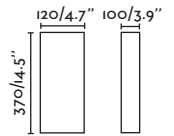

Cotton

66405
66406

- Matt White/Blanco Mate + Beige
- Matt White/Blanco Mate + Black/Negro

Material Body Steel/Acero
Shade Textile/Textil

Light Source 2 E27 max. 15W

Bulb incl. No

Recom. Bulb Class 17463/17498 Smart Bulb I

IP 20