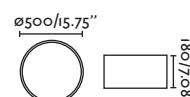

Seven

68323

● ● Matt White/Blanco Mate + White/Blanco

Material

Body Steel/Acero
Diff White Textile/Textil Blanco
Shade Textile/Textil

Light Source

SMD LED 20W 1313Lm

Dimmable K

3000 - 4000 - 6000K

CRI

>80

Driver incl.

Yes

Class

I

Voltage (V/Hz)

220V- 240V/50-60HZ

IP

20

Suspended
175

Seven

68298

● ● Matt White/Blanco Mate + White/Blanco

Material

Body Steel/Acero
Diff White Textile/Textil Blanco
Shade Textile/Textil

Light Source

2 E27 max. 15W

Bulb incl.

No

Recom. Bulb

17463/17498 Smart Bulb

Class

I

IP

20

Seven

68317

● ● Matt White/Blanco Mate + White/Blanco

Material

Body Steel/Acero
Diff White Textile/Textil Blanco
Shade Textile/Textil

Light Source

3 E27 max. 15W

Bulb incl.

No

Recom. Bulb

17463/17498 Smart Bulb

Class

I

IP

20