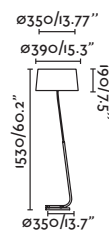

- 29943 Matt White/Blanco Mate + White/Blanco
- 29948 Matt Black/Negro Mate + Black/Negro

Material Body Steel/Acero
Diff Textile/Textil
Shade Textile/Textil

Light Source 1 E27 max. 15W
Bulb incl. No
Recom. Bulb 17463/17464
Class II
IP 20
Cable 1.9 MT