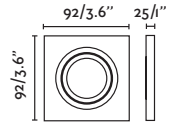

Radón

43396
43406

- Matt White/Blanco Mate
- Matt Black/Negro Mate

Material Body Aluminium/Aluminio
Light Source 1 GU10 max. 8W
Bulb incl. No
Recom. Bulb 17316/17320
Socket incl. No
Recom. Socket 43065
Class III
IP 20
Cut out $\varnothing 80$