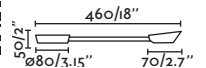

Boken

41031
41032

- Matt White/Blanco Mate
- Matt Black/Negro Mate

Material Body Aluminium+Steel+Silicone/Aluminio+Acero+Silicona
Light Source HIGH POWER LED 3W 3000K 150Lm
CRI >80
Driver incl. Yes
Class II
Voltage (V/Hz) 100V-240V/50-60HZ
IP 20
Beam angle 30°