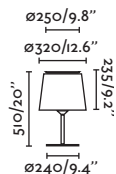

- 20304-82 White/Blanco + White/Blanco
- 20305-83 Matt Black/Negro Mate + Black/Negro
- 20305-84 Matt Black/Negro Mate + Green/Verde

Material **Body** Steel/Acero
Diff White Steel/Acero Blanco
Shade Textile/Textil

Light Source 1 E27 max. 15W
Bulb incl. No
Recom. Bulb 17463/17498 Smart Bulb
Class II
IP 20
Cable 2 MT