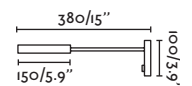

Kale

62703

● Matt Black/Negro Mate

Material	Body Aluminium+Steel+Silicone/Aluminio+Acero+Silicona
Light Source	HIGH POWER LED 3W 3000K 180Lm
CRI	>80
Driver incl.	Yes
Class	II
Voltage (V/Hz)	220V- 240V/50-60HZ
IP	20
Beam angle	45°