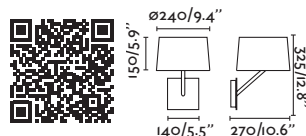

28413 ●● Matt White/Blanco Mate + White/Blanco

Material Body Steel/Acero
Shade Textile/Textil

Light Source 1 E27 max. 15W

Bulb incl. No

Recom. Bulb 17463/17498 Smart Bulb

Class I

IP 20