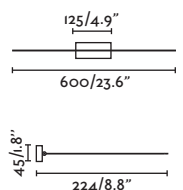

Magritte

- 61082 Satin Nickel/Níquel Satinado
- 61085 Old Gold/Oro Viejo
- 61088 Matt Black/Negro Mate

Material Body Aluminium+Steel/Aluminio+Acero
Diff Opal PMMA/PMMA Opal

Light Source SMD LED 12W 3000K 750Lm

CRI >80

Driver incl. Yes

Class II

Voltage (V/Hz) 100V-240V/50-60HZ

IP 20
↙ 90°