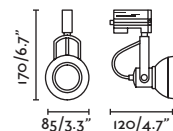

350° 90°

Spot
348

Stan

43724

43725

● Matt White/Blanco Mate

● Matt Black/Negro Mate

Material