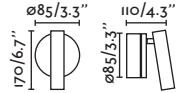

Boc

62707
62708
62709
62710
62711

- Matt White/Blanco Mate
- Matt Black/Negro Mate
- Satin Nickel/Níquel Satinado
- Shiny Chrome/Cromo Brillo
- Bronze/Bronce

Material Aluminium+Steel/Aluminio+Acero
Light Source HIGH POWER LED 3W 3000K 130Lm
CRI >80
Driver incl. Yes
Class II
Voltage (V/Hz) 220V- 240V/50-60HZ
IP 20