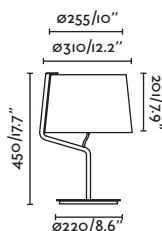

Berni by Nahrang

- 29332 Matt White/Blanco Mate + White/Blanco
- 29333 Matt Black/Negro Mate + Black/Negro

Material Body Steel/Acero
Diff Steel/Acero
Shade Textile/Textil

Light Source 1 E27 max. 15W

Bulb incl. No

Recom. Bulb 17463/17498 Smart Bulb

Class II

IP 20

Cable 1.5 MT

- 29335 Matt White/Blanco Mate + White/Blanco
- 29336 Matt Black/Negro Mate + Black/Negro

Material Body Steel/Acero
Shade Textile/Textil

Light Source 1 E27 max. 15W

Bulb incl. No

Recom. Bulb 17463/17464

Class II

IP 20

Cable 1.5 MT