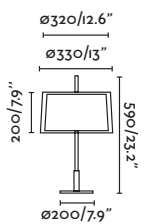

Saba

68545

●● Matt Nickel/Níquel Mate + Black/Negro

Material Body Steel/Acero
Shade Textile/Textil

Light Source 1 E27 max. 15W

Bulb incl. No

Recom. Bulb 17463/17498 Smart Bulb

Class II

IP 20

Cable 1.7 MT