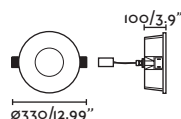

Nord

63290

● Matt White/Blanco Mate

Material	Body Plaster/Yeso
	Diff Opal PMMA/PMMA Opal
Light Source	SMD LED 18W 3000K 1100Lm
CRI	>80
Driver incl.	No
Recom. Driver	98310118LC
Class	III
IP	20
Cut out	ø305