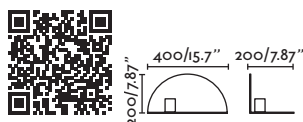

01003 Matt White/Blanco Mate
01004 Matt Black/Negro Mate

Material Body Steel/Acero
Light Source 1 E27 max. 15W
Bulb incl. No
Recom. Bulb 17429/17464
Class II
IP 20
Cable 1.7 MT

01005 Matt White/Blanco Mate
01006 Matt Black/Negro Mate

Material Body Steel/Acero
Light Source 1 E27 max. 15W
Bulb incl. No
Recom. Bulb 17429/17464
Class II
IP 20
Cable 1.7 MT