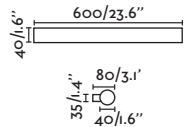

Volga

63508
63513

- Shiny Chrome/Cromo Brillo
- Matt Black/Negro Mate

Material Body Aluminium/Aluminio
Diff Opal PMMA/PMMA Opal

Light Source SMD LED 12W 3000K 850Lm

CRI >80

Driver incl. Yes

Class II

Voltage (V/Hz) 100V-240V/50-60HZ

IP 44