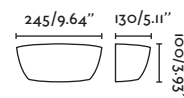

Chera

63173

● Matt White/Blanco Mate

Material	Body Plaster/Yeso
Light Source	1 R7S 78mm max. 8W
Bulb incl.	No
Recom. Bulb	17499
Class	I
IP	20