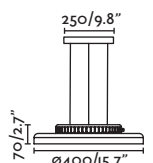

64099 ● Matt White/Blanco Mate

Material Body Steel/Acero
Diff Opal PMMA/PMMA Opal

Light Source SMD LED 23W 3000K 1260Lm

CRI >80

Driver incl. Yes

Class I

Voltage (V/Hz) 220V- 240V/50-60HZ

IP 20

Cable 1.6 MT

Ceiling
187