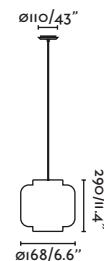

Tupai

65134-77

●● Black/Negro + Rattan/Ratán

Material	Body Steel/Acero
	Shade Rattan/Ratán
Light Source	1 E27 max. 15W
Bulb incl.	No
Recom. Bulb	17426/17498 Smart Bulb
Class	I
IP	20
Cable	2 MT