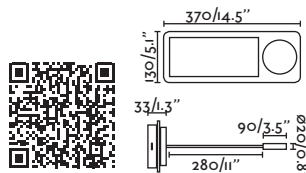

20062 ● Oak/Roble

Material **Body** Steel+Wood/Acero+Madera

Diff Opal PMMA/PMMA Opal

Light Source SMD LED max. 6W

Bulb incl. No

Reader 2W, 3000K, 67Lm

CRI >80

Driver incl. Yes

Class II

Voltage (V/Hz) 220V- 240V/50-60HZ

IP 20