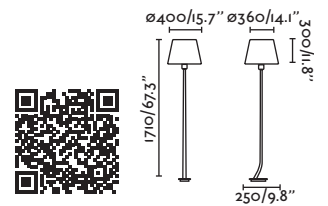

- 29686-07 Satin Nickel/Níquel Satinado + White/Blanco
- 29686-08 Satin Nickel/Níquel Satinado + Beige
- 29686-09 Satin Nickel/Níquel Satinado + Black/Negro
- 29687-07 Satin Bronze/Bronce Satinado + White/Blanco
- 29687-08 Satin Bronze/Bronce Satinado + Beige
- 29687-09 Satin Bronze/Bronce Satinado + Black/Negro

Material Body Steel/Acero
Shade Textile/Textil

Light Source 1 E27 max. 15W

Bulb incl. No

Recom. Bulb 17463/17498 Smart Bulb

Class II

IP 20

Cable 1.9 MT

⏻