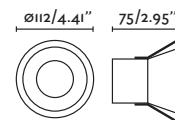

Son

42928

● Matt White/Blanco Mate

Material	Body Aluminium/Aluminio Diff Opal PMMA/PMMA Opal
Light Source	SMD LED 8W 2700K 580Lm
CRI	>80
Driver incl.	Yes
Class	I
Voltage (V/Hz)	220V- 240V/50-60HZ
IP	20
Cut out	ø100