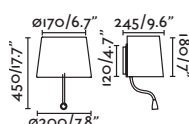

29936
29952
29953

- Satin Nickel/Níquel Satinado + White/Blanco
- Matt White/Blanco Mate + White/Blanco
- Matt Black/Negro Mate + Black/Negro

Material

Body Steel/Acero
Diff White Textile/Textil Blanco
Shade Textile/Textil

Light Source

1 E27 max. 15W

Bulb incl.

No

Recom. Bulb

17463

Class

I

IP

20

Table&Floor
90

29935
29950
29951

- Satin Nickel/Níquel Satinado + White/Blanco
- Matt White/Blanco Mate + White/Blanco
- Matt Black/Negro Mate + Black/Negro

Material

Body Steel/Acero
Diff White Textile/Textil Blanco
Shade Textile/Textil

Light Source

1 E27 max. 15W

Bulb incl.

No

Recom. Bulb

17463

Reader

4W, 3000K, 120Lm

Driver incl.

Yes

Class

I

Voltage (V/Hz)

100V-240V/50-60HZ

IP

20