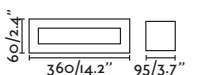

Oslo

63284

● Matt White/Blanco Mate

Material Body Plaster/Yeso
Light Source 1 G9 max. 6W
Bulb incl. No
Recom. Bulb 17466
Class I
IP 20

Olaf

63278

● Matt White/Blanco Mate

Material Body Plaster/Yeso
Diff Opal PC/PC Opal
Light Source 2 E14 max. 8W
Bulb incl. No
Recom. Bulb 17461
Class I
IP 20