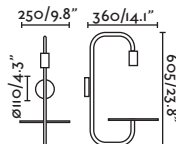

01045

● Matt Black/Negro Mate

Material Body Steel/Acero

Light Source 1 E27 max. 15W

Bulb incl. No

Recom. Bulb 17429/17464

Class I

IP 20

Floor
108