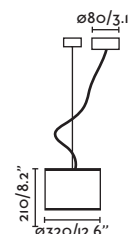

Ø45
CM

64314-49 ●● Matt Black/Negro Mate + Rattan/Ratán

Material Body Steel/Acero
Shade Rattan/Ratán

Light Source 1 E27 max. 15W

Bulb incl. No

Recom. Bulb 17463/17498 Smart Bulb

Class II

IP 20

Cable 1.5 MT