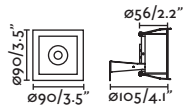

Moist

02100901 ● Matt White/Blanco Mate

Material Body Steel/Acero
Diff Transparent Glass/Cristal Transparente

Light Source 1 GU10 max. 8W

Bulb incl. No

Recom. Bulb 17316/17320

Socket incl. Yes

Recom. Socket

Class II

IP 44

Cut out 78x78x56