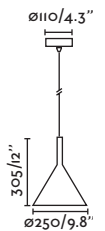

Pam

64162 Black/Negro + Matt Gold/Oro Mate

Material Body Steel/Acero
Diff Opal PMMA/PMMA Opal

Light Source SMD LED 24W 3000K 1875Lm

CRI >80

Driver incl. Yes

Class II

Voltage (V/Hz) 100V-240V/50-60HZ

IP 20

Beam angle 120°

Cable 1.5 MT