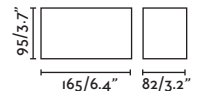

Tecto

63274

63275

● Matt White/Blanco Mate

● Matt Black/Negro Mate

Material

Body Aluminium/Aluminio

Light Source

1 G53 AR111 max. 15W

Bulb incl.

No

Recom. Bulb

97684227

Transf. incl.

No

Recom. Transf.

98111020

Class

III

Voltage (V/Hz)

100V-240V/50-60HZ

IP

20