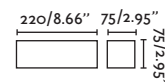

Chera

63174

● Matt White/Blanco Mate

Material	Body Plaster/Yeso
Light Source	1 G9 max. 6W
Bulb incl.	No
Recom. Bulb	17466
Class	I
IP	20