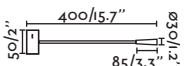

Lead

62704

●● Old Gold/Oro Viejo + Brown/Marrón

Material	Body Aluminium+Leather/Aluminio+Piel
Light Source	COB LED 3W 3000K 180Lm
CRI	>80
Driver incl.	Yes
Class	II
Voltage (V/Hz)	220V- 240V/50-60HZ
IP	20
Beam angle	45°