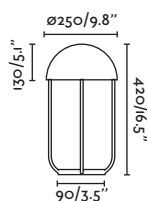

24522 Matt Black/Negro Mate + Matt Gold/Oro Mate

Material Body Steel/Acero
Diff Opal PMMA/PMMA Opal

Light Source SMD LED 6W 3000K 500Lm

CRI >80

Driver incl. Yes

Class II

Voltage (V/Hz) 220V- 240V/50-60HZ

IP 20

Cable 1.8 MT