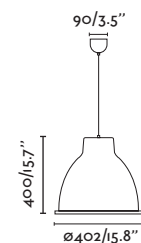

Charlotte

68562

● Dark Grey/Gris Oscuro

68563

● Matt White/Blanco Mate

Material Body Steel/Acero
Diff Opal PC/PC Opal
Light Source 1 E27 max. 15W
Bulb incl. No
Recom. Bulb 17463/17464
Class I
IP 20
Cable 1.2 MT