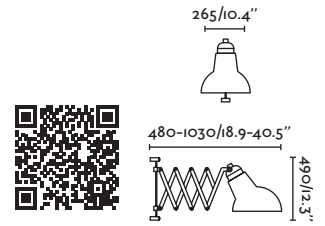

Ras

62807

● Shiny Black/Negro Brillo

Material Body Steel/Acero
Light Source 1 E27 max. 15W
Bulb incl. No
Recom. Bulb 17463/17498 Smart Bulb
Class II
IP 20
Cable 2 MT
200° ↻ 90° ↻