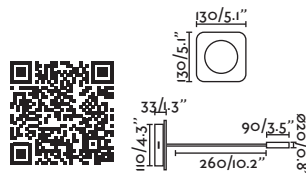

20060 ● Oak/Roble

Material **Body** Steel+Wood/Acero+Madera

Light Source SMD LED 2W 3000K 105Lm

CRI >80

Driver incl. Yes

Class II

Voltage (V/Hz) 220V- 240V/50-60HZ

IP 20

Beam angle 45°