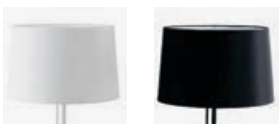

20025 ●● Matt White/Blanco Mate + White/Blanco
20026 ●● Matt Black/Negro Mate + Black/Negro

Material Body Steel/Acero
Shade Textile/Textil
Light Source 1 E27 max. 15W
Bulb incl. No
Recom. Bulb 17463/17498 Smart Bulb
Class II
IP 20
Cable 2 MT