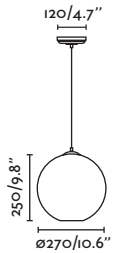

Clara

64128

- Matt Black/Negro Mate

Material **Body** Steel/Acero
Diff Transparent/Transparente
Shade Glass/Cristal

Light Source 1 E27 max. 15W
Bulb incl. No
Recom. Bulb 17428
Class I
IP 20
Cable 2 MT