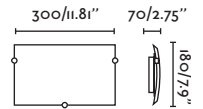

Liria

63156

● Satin Nickel/Níquel Satinado

Material

Body Steel/Acero

Diff Opal Glass/Cristal Opal

Light Source

1 E27 max. 15W

Bulb incl.

No

Recom. Bulb

17463/17498 Smart Bulb

Class

I

IP

20

Diula

62986

● Satin Nickel/Níquel Satinado

Material

Body Steel/Acero

Diff Opal Glass/Cristal Opal

Light Source

2 E27 max. 15W

Bulb incl.

No

Recom. Bulb

17463/17498 Smart Bulb

Class

I

IP

20

Diula

62987

●● Satin Nickel/Níquel Satinado + White/Blanco

Material

Body Steel/Acero

Diff Opal Glass/Cristal Opal

Light Source

1 E27 max. 15W

Bulb incl.

No

Recom. Bulb

17463/17498 Smart Bulb

Class

I

IP

20