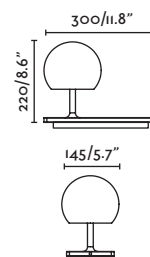

01009A ● Matt White/Blanco Mate
Material Diff Opal Glass/Cristal Opal

01027A ● Matt White/Blanco Mate
Material Diff Opal PC/PC Opal
Body Aluminium+Wood/Aluminio+Madera
Light Source SMD LED 7W 3000K 500Lm
Dimmable W 1w 80Lm / 4w 250Lm / 7w 500Lm
CRI >80
Driver incl. Yes
Class II
Voltage (V/Hz) 100V-240V/50-60HZ
IP 20