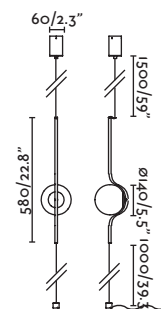

Table&Floor
54

Wall
210

29694  Shiny Gold/Oro Brillo
 29699  Matt Black/Negro Mate

Material **Body** Steel/Acero
Diff Opal Glass/Cristal Opal
Light Source SMD LED 6W 2700K 570Lm
CRI >80
Driver incl. Yes
Class II
Voltage (V/Hz) 100V-240V/50-60HZ
IP 20
Cable 1.5 MT