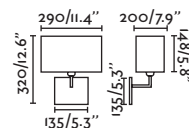

Hanna

64301

● ● Satin Nickel/Níquel Satinado + White/Blanco

Material	Body Steel/Acero
	Shade Textile/Textil
Light Source	1 E27 max. 15W
Bulb incl.	No
Recom. Bulb	17463/17498 Smart Bulb
Class	I
IP	20