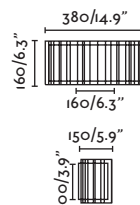

Retro by Àlex & Manel Lluscà

20045 Matt Copper/Cobre Mate

20049 Matt Black/Negro Mate

Material Body Steel/Acero
Light Source 1 E14 max. 8W

Bulb incl. No
Recom. Bulb 17461
Class I
IP 20

Suspended
124