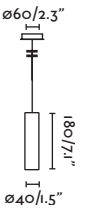

Lise

29886

29887

- Matt White/Blanco Mate
- Matt Black/Negro Mate

Material Body Aluminium/Aluminio
Light Source COB LED 6W 2700K 370Lm
CRI >80
Driver incl. Yes
Class II
Voltage (V/Hz) 100V-240V/50-60HZ
IP 20
Beam angle 80°
Cable 1.3 MT