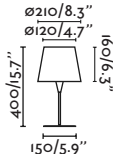

Class II

IP 20

Cable 1.5 MT

Suspended
146

Wall
238

Bliss

28401 ●● Ash tree/Fresno + White/Blanco

Material Body Wood/Madera
Shade Textile/Textil