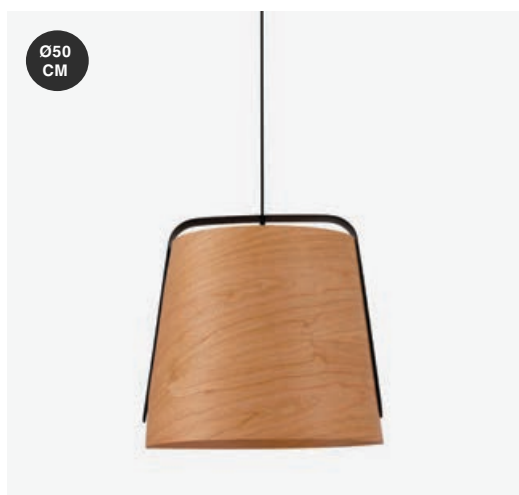

29848 ●● Matt Black/Negro Mate + Cherry/Cerezo

Material **Body** Steel/Acero
Shade Wood/Madera

Light Source 1 E27 max. 15W
Bulb incl. No
Recom. Bulb 17463/17464
Class II
IP 20
Cable 2 MT

Table&Floor
58

Wall
226