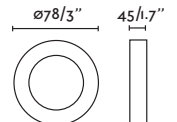

Neon

43399
43409

- Matt White/Blanco Mate
- Matt Black/Negro Mate

Material Body Aluminium/Aluminio
Light Source 1 GU10 max. 8W
Bulb incl. No
Recom. Bulb 17316/17320
Socket incl. No
Recom. Socket 43065
IP 20
Cut out ø65