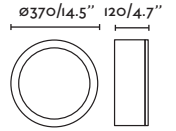

IP54

Zon

63291

Matt White/Blanco Mate

Material Body Steel/Acero
Diff Opal PMMA/PMMA Opal

Light Source SMD LED 18W 3000K 1600Lm

Driver incl. Yes

Class II

Voltage (V/Hz) 220V- 240V/50HZ

IP 54