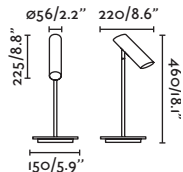

IP 20

Cable 2 MT

Suspended
120

Wall
226

- 29881 Matt White/Blanco Mate
- 29882 Matt Black/Negro Mate
- 29898 Bronze/Bronce

Material Body Steel/Acero
Light Source 1 GU10 max. 8W
Bulb incl. No
Recom. Bulb 17320/97685327
Class II
IP 20
Cable 1.9 MT