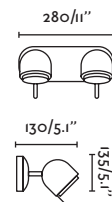

43501 ● Grey/Gris

Material Body Concrete+Steel/Cemento+Acero

Light Source 2 GU10 max. 8W

Bulb incl. No

Recom. Bulb 97685327

Class I

IP 20