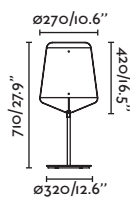

29846 Matt Black/Negro Mate + Cherry/Cerezo

Material Body Steel/Acero
Shade Wood/Madera

Light Source 1 E27 max. 15W

Bulb incl. No

Recom. Bulb 17463/17464

Class II

IP 20

Cable 2 MT