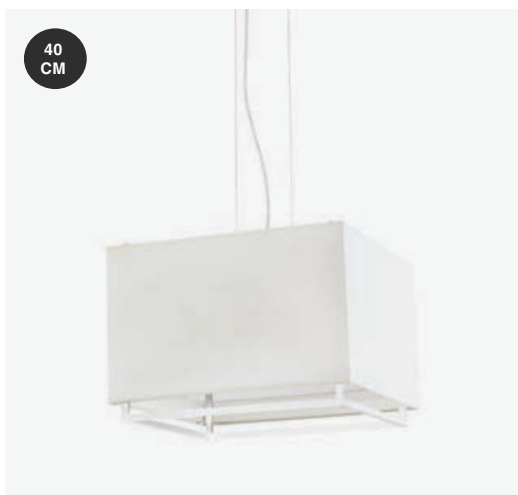

29988 ●● Matt White/Blanco Mate + Beige

Material **Body** Steel/Acero
Diff Opal PC/PC Opal
Shade Textile/Textil

Light Source 3 E27 max. 15W

Bulb incl. No

Recom. Bulb 17463

Class I

IP 20

Cable 2 MT

Table&Floor
82

Wall
264