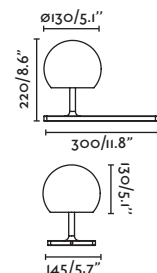

01007A ● Matt White/Blanco Mate
Material Diff Opal Glass/Cristal Opal

01025A ● Matt White/Blanco Mate
Material Diff Opal PC/PC Opal
Body Aluminium+Wood/Aluminio+Madera

Light Source SMD LED 7W 3000K 500Lm
Dimmable W 1w 80Lm / 4w 250Lm / 7w 500Lm
CRI >80
Driver incl. Yes
Class II
Voltage (V/Hz) 100V-240V/50-60HZ
IP 20