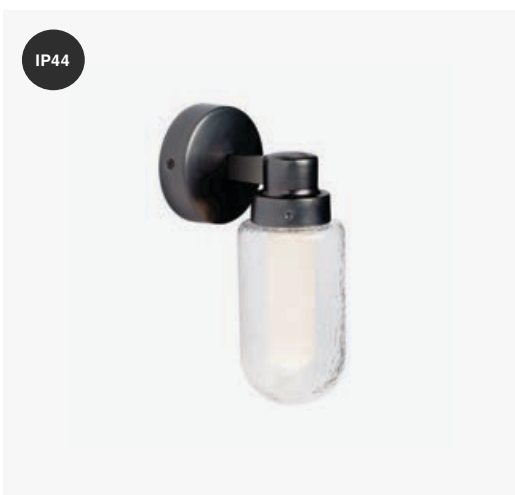

Brume by Àlex & Manel Lluscà

- 40076 ● Anthracite/Antracita

Material	Body Steel/Acero
	Diff Opal Glass/Cristal Opal
Light Source	SMD LED 3W 2700K 200Lm
CRI	>80
Driver incl.	Yes
Class	II
Voltage (V/Hz)	100V-240V/50-60HZ
IP	44