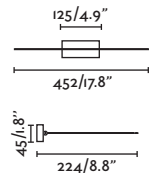

Magritte

- 61081 Satin Nickel/Níquel Satinado
- 61084 Old Gold/Oro Viejo
- 61087 Matt Black/Negro Mate

Material Body Aluminium+Steel/Aluminio+Acero
Diff Opal PMMA/PMMA Opal

Light Source SMD LED 8W 3000K 500Lm

CRI >80

Driver incl. Yes

Class II

Voltage (V/Hz) 100V-240V/50-60HZ

IP 20
↙ 90°