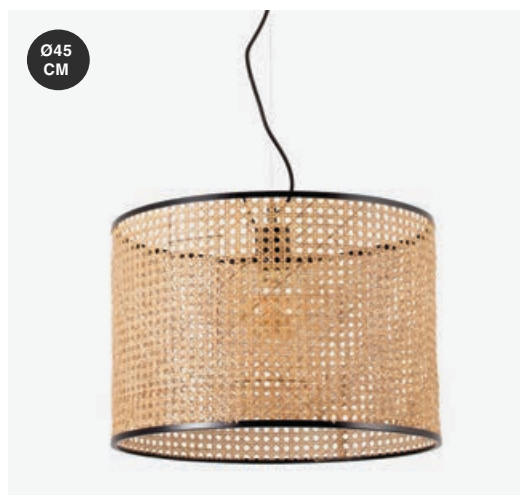

Ø45
CM

64314-49 ●● Matt Black/Negro Mate + Rattan/Ratán

Material Body Steel/Acero
Shade Rattan/Ratán

Light Source 1 E27 max. 15W

Bulb incl. No

Recom. Bulb 17463/17498 Smart Bulb

Class II

IP 20

Cable 1.5 MT