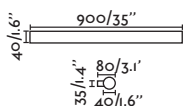

Volga

63509
63514

- Shiny Chrome/Cromo Brillo
- Matt Black/Negro Mate

Material Body Aluminium/Aluminio
Diff Opal PMMA/PMMA Opal

Light Source SMD LED 18W 3000K 1300Lm

CRI >80

Driver incl. Yes

Class II

Voltage (V/Hz) 100V-240V/50-60HZ

IP 44