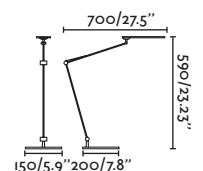

Ito

52071

● Matt Black/Negro Mate

Material

Body ABS+Aluminium/ABS+Aluminio

Light Source

Diff Opal PMMA/PMMA Opal

CRI

SMD LED 5W 3000K 390Lm

Driver incl.

>80

Class

Yes

Class

II

Voltage (V/Hz)

220V- 240V/50-60HZ

IP

20

Cable

1.8 MT