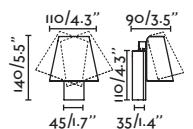

- 62161 Matt White/Blanco Mate
- 62162 Matt Black/Negro Mate
- 62163 Satin Gold/Oro Satinado
- 62164 Bronze/Bronce

Material Body Steel/Acero
Light Source SMD LED 4W 3000K 130Lm
CRI >80
Driver incl. Yes
Class II
Voltage (V/Hz) 100V-240V/50-60HZ
IP 20