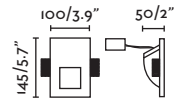

Plas

63283 ● Matt White/Blanco Mate

Material Body Plaster/Yeso
Light Source HIGH POWER LED 1W 3000K 112Lm
CRI >80
Driver incl. No
Recom. Driver 98310103
Class III
IP 20
Cut out 155x110

*Drivers info pag. 378-379