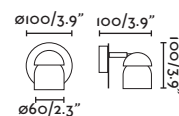

- 40660 Matt White/Blanco Mate
- 40661 Matt Black/Negro Mate
- 40662   Matt Black/Negro Mate + Green/Verde
- 40663   Matt Black/Negro Mate + Terracotta/Terracota

Material Body ABS+Steel/ABS+Acero
Light Source 1 GU10 max. 8W
Bulb incl. No
Recom. Bulb 17320/97685327
Class I
IP 20

- 40664 Matt White/Blanco Mate
- 40665 Matt Black/Negro Mate

Material Body ABS+Steel/ABS+Acero
Light Source 2 GU10 max. 8W
Bulb incl. No
Recom. Bulb 17320/97685327
Class I
IP 20