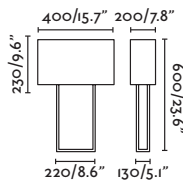

29984 Matt White/Blanco Mate + Beige
29985 Brown/Marrón + Beige

Material Body Steel/Acero
Diff Beige Textile/Textil Beige
Shade Textile/Textil

Light Source 2 E27 max. 15W
Bulb incl. No
Recom. Bulb 17463
Class II
IP 20
Cable 1.7 MT

29979 Brown/Marrón + Beige

Material Body Steel/Acero
Diff Beige Textile/Textil Beige
Shade Textile/Textil

Light Source 2 E27 max. 15W
Bulb incl. No
Recom. Bulb 17462
Class II
IP 20
Cable 3.5 MT