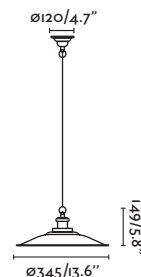

Lou

62800
62801

- Shiny Black/Negro Brillo
- Shiny Green/Verde Brillo

Material **Body** Steel/Acero
Light Source 1 E27 max. 15W
Bulb incl. No
Recom. Bulb 17463/17498 Smart Bulb
Class I
IP 20
Cable 0.9 MT

Lang

62804
62805

- Shiny Black/Negro Brillo
- Shiny Green/Verde Brillo

Material **Body** Steel/Acero
Light Source 1 E27 max. 15W
Bulb incl. No
Recom. Bulb 17426
Class I
IP 20
Cable 1.4 MT

Mou

62806

- Shiny Black/Negro Brillo

Material **Body** Steel/Acero
Light Source 1 E27 max. 15W
Bulb incl. No
Recom. Bulb 17463/17498 Smart Bulb
Class I
IP 20
Cable 1.1 MT
350°

Claire

62802
62803

- Shiny Black/Negro Brillo
- Shiny Green/Verde Brillo

Material **Body** Steel/Acero
Light Source 1 E27 max. 15W
Bulb incl. No
Recom. Bulb 17426
Class I
IP 20
Cable 1.4 MT