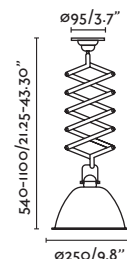

Mou

62806

- Shiny Black/Negro Brillo

Material **Body** Steel/Acero
Light Source 1 E27 max. 15W
Bulb incl. No
Recom. Bulb 17463/17498 Smart Bulb
Class I
IP 20
Cable 1.1 MT
350°

Claire

62802
62803

- Shiny Black/Negro Brillo
- Shiny Green/Verde Brillo

Material **Body** Steel/Acero
Light Source 1 E27 max. 15W
Bulb incl. No
Recom. Bulb 17426
Class I
IP 20
Cable 1.4 MT