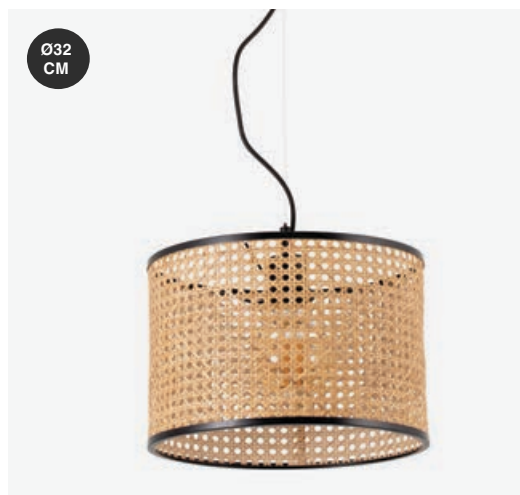

Bulb incl. No

Recom. Bulb 17463/17498 Smart Bulb

Class II

IP 20

Cable 1.5 MT

Ø32
CM

64314-48 ●● Matt Black/Negro Mate + Rattan/Ratán

Material Body Steel/Acero
Shade Rattan/Ratán