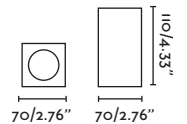

Sven

63269

● Matt White/Blanco Mate

Material	Body Plaster/Yeso
Light Source	1 GU10 max. 8W
Bulb incl.	No
Recom. Bulb	17320/97685327
Class	I
IP	20