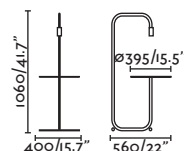

Guest by Andreu Carulla

01046

● Matt Black/Negro Mate

Material Body Steel/Acero
Light Source 1 E27 max. 15W
Bulb incl. No
Recom. Bulb 17429/17464
Class II
IP 20
Cable 1.8 MT