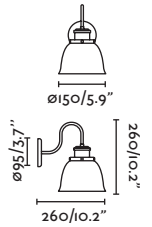

Loa

62809

● Matt Black/Negro Mate + Matt Black/Negro Mate

Material

Body Steel/Acero

Shade Steel/Acero

Light Source

1 E27 max. 15W

Bulb incl.

No

Recom. Bulb

17463/17498 Smart Bulb

Class

I

IP

20

Hudson

62810

● Shiny Black/Negro Brillo

Material

Body Steel/Acero

Light Source

1 E27 max. 15W

Bulb incl.

No

Recom. Bulb

17463/17498 Smart Bulb

Class

I

IP

20

Marina

60005

● Matt Black/Negro Mate

Material

Body Steel/Acero

Diff Transparent Glass/Cristal Transparente

Light Source

1 E27 max. 15W

Bulb incl.

No

Recom. Bulb

17428

Class

II

IP

20

Suspended
171