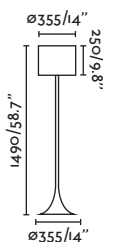

Cable 2.5 MT

⏻

indoor

interior

suspended
suspensión

Surface canopy/*Florón superficie*

61101 ● Matt Black/Negro Mate

Recessed ø88mm canopy/*Florón empotrado ø88mm*