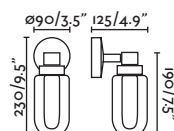

Brume by Àlex & Manel Lluscà

- 40076 ● Anthracite/Antracita

Material	Body Steel/Acero
	Diff Opal Glass/Cristal Opal
Light Source	SMD LED 3W 2700K 200Lm
CRI	>80
Driver incl.	Yes
Class	II
Voltage (V/Hz)	100V-240V/50-60HZ
IP	44