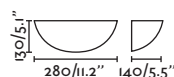

Snow

63285

● Matt White/Blanco Mate

Material	Body Plaster/Yeso
Light Source	1 E14 max. 8W
Bulb incl.	No
Recom. Bulb	17461
Class	I
IP	20