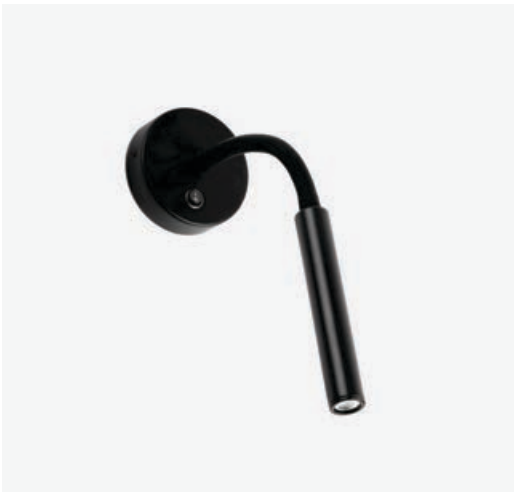

Kale

62703

● Matt Black/Negro Mate

Material	Body Aluminium+Steel+Silicone/Aluminio+Acero+Silicona
Light Source	HIGH POWER LED 3W 3000K 180Lm
CRI	>80
Driver incl.	Yes
Class	II
Voltage (V/Hz)	220V- 240V/50-60HZ
IP	20
Beam angle	45°