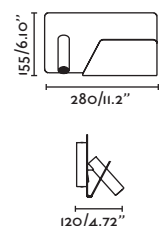

Thanks to MIKMAX

62355

● Matt White/Blanco Mate

Material Body Steel/Acero
Light Source 1 E27 max. 15W
Bulb incl. No
Recom. Bulb 17462/17498 Smart Bulb
Class I
IP 20

Smile

 by Jordi Busquets

- 62130 ● Matt White/Blanco Mate
62131 ● Matt Black/Negro Mate