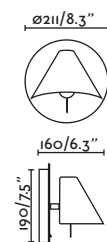

Thanks to MIKMAX

62355

● Matt White/Blanco Mate

Material Body Steel/Acero
Light Source 1 E27 max. 15W
Bulb incl. No
Recom. Bulb 17462/17498 Smart Bulb
Class I
IP 20

Smile

 by Jordi Busquets

- 62130 ● Matt White/Blanco Mate
62131 ● Matt Black/Negro Mate