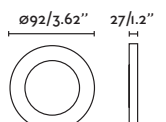

Radón

43398
43408

- Matt White/Blanco Mate
- Matt Black/Negro Mate

Material Body Aluminium/Aluminio
Light Source 1 GU10 max. 8W
Bulb incl. No
Recom. Bulb 17316/17320
Socket incl. No
Recom. Socket 43065
IP 20
Cut out $\varnothing 80$