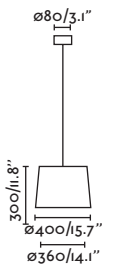

- 64315-44 ●● Matt Black/Negro Mate + Beige
- 64315-45 ●● Matt Black/Negro Mate + Yellow/Amarillo
- 64315-46 ●● Matt Black/Negro Mate + Green/Verde

Material Body Steel/Acero
Diff Papyrus/Papiro
Shade Textile/Textil

Light Source 1 E27 max. 15W
Bulb incl. No
Recom. Bulb 17463/17498 Smart Bulb
Class II
IP 20
Cable 1.7 MT

Table&Floor
70

Wall
230