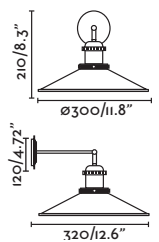

Celia

40070

● Matt Black/Negro Mate

Material
Light Source
Bulb incl.
Recom. Bulb
Class
IP
Cable

Body Steel/Acero
1 E14 max. 8W
No
17461
II
20
1.8 MT

List

60000

● Matt Black/Negro Mate

Material
Light Source
Bulb incl.
Recom. Bulb
Class
IP

Body Steel/Acero
1 E27 max. 15W
No
17463/17498 Smart Bulb
II
20

Nudos

68138

● Dark Brown/Marrón Oscuro

Material
Light Source
Bulb incl.
Recom. Bulb
Class
IP

Body Steel+Jute/Acero+Yute
Diff Transparent Glass/Cristal Transparente
1 E27 max. 15W
No
17462
II
20

Suspended
171

Marlin

65133

●● Matt Black/Negro Mate + Old Gold/Oro Viejo

Material
Light Source
Bulb incl.
Recom. Bulb
Class
IP

Body Steel/Acero
1 E27 max. 15W
No
17429
I
20

Suspended
169