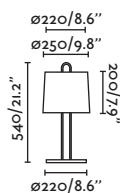

Material Body Steel/Acero
Shade Textile/Textil

Light Source 1 E27 max. 15W

Bulb incl. No

Recom. Bulb 17463/17498 Smart Bulb

Class II

IP 20

Cable 1.8 MT

⏻