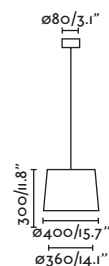

Material Body Steel/Acero
Diff Papyrus/Papiro
Shade Textile/Textil

Light Source 1 E27 max. 15W
Bulb incl. No
Recom. Bulb 17463/17498 Smart Bulb
Class II
IP 20
Cable 1.7 MT

Table&Floor
73

Wall
236

- 64314-54 ●● Matt Black/Negro Mate + White/Blanco
- 64314-55 ●● Matt Black/Negro Mate + Beige
- 64314-56 ●● Matt Black/Negro Mate + Black/Negro