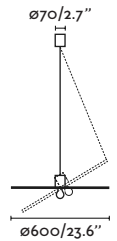

68590-69 ●● Matt Black/Negro Mate + Rattan/Ratán

Material **Body** Steel/Acero
Shade Rattan/Ratán

Light Source 1 E27 max. 15W

Bulb incl. No

Recom. Bulb 17426/17498 Smart Bulb

Class II

IP 20

Cable 1.5 MT