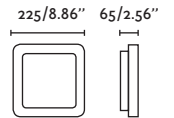

Iris

63393

● Satin Nickel/Níquel Satinado

Material

Body PS

Diff Opal PC/PC Opal

Light Source

SMD LED 15W 3000K 1200Lm

CRI

>80

Driver incl.

Yes

Class

II

Voltage (V/Hz)

100V-240V/50-60HZ

IP

20

Iris

63394

● Satin Nickel/Níquel Satinado

Material

Body Aluminium/Aluminio

Diff Opal PS/PS Opal

Light Source

SMD LED 20W 3000K 1600Lm

CRI

>80

Driver incl.

Yes

Class

II

Voltage (V/Hz)

100V-240V/50-60HZ

IP

20

Iris

63395

● Satin Nickel/Níquel Satinado

Material

Body Aluminium/Aluminio

Diff Opal PS/PS Opal

Light Source

SMD LED 30W 3000K 2400Lm

CRI

>80

Driver incl.

Yes

Class

II

Voltage (V/Hz)

100V-240V/50-60HZ

IP

20