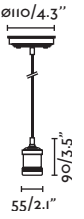

Art

64137
65134

- Old Gold/Oro Viejo
- Black/Negro

Material **Body** Steel/Acero
Light Source 1 E27 max. 15W
Bulb incl. No
Recom. Bulb 17425
Class I
IP 20
Cable 1.5 MT

Liz

65080

- ● Old Gold/Oro Viejo + Transparent/Transparente

Material **Body** Steel+Glass/Acero+Cristal
Diff Transparent/Transparente
Shade Glass/Cristal

Light Source 1 E27 max. 15W
Bulb incl. No
Recom. Bulb 17428
Class I
IP 20
Cable 1.3 MT

Clara

64128

- Matt Black/Negro Mate

Material **Body** Steel/Acero
Diff Transparent/Transparente
Shade Glass/Cristal

Light Source 1 E27 max. 15W
Bulb incl. No
Recom. Bulb 17428
Class I
IP 20
Cable 2 MT

Halita

65071

- ● Old Gold/Oro Viejo + Transparent/Transparente

Material **Body** Steel+Glass/Acero+Cristal
Diff Transparent/Transparente
Shade Glass/Cristal

Light Source 1 E27 max. 15W
Bulb incl. No
Recom. Bulb 17428
Class I
IP 20
Cable 1.5 MT