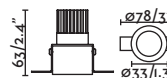

Fox

02101001
02101002

- Matt White/Blanco Mate
- Matt Black/Negro Mate

Material

Body Aluminium/Aluminio
Diff Transparent Glass/Cristal Transparente

Light Source

COB LED 5W 2700K 500Lm

CRI

>80

Driver incl.

No

Class

III

IP

20

Beam angle

25°

Cut out

ø35

*Drivers info pag. 378-379

Fox

02101101
02101102

- Matt White/Blanco Mate
- Matt Black/Negro Mate

Material

Body Aluminium/Aluminio
Diff Transparent Glass/Cristal Transparente

Light Source

COB LED 5W 2700K 500Lm

CRI

90

Driver incl.

No

Class

III

IP

20

Beam angle

25°

Cut out

ø45

*Drivers info pag. 378-379

Fox

02101301
02101302

- Matt White/Blanco Mate
- Matt Black/Negro Mate

Material

Body Aluminium/Aluminio
Diff Transparent Glass/Cristal Transparente

Light Source

COB LED 5W 2700K 500Lm

CRI

>80

Driver incl.

No

Class

III

IP

20

Beam angle

25°

Cut out

ø45

*Drivers info pag. 378-379

Fox

02101501

- Matt White/Blanco Mate

Material

Body Aluminium/Aluminio
Diff Transparent Glass/Cristal Transparente

Light Source

COB LED 7W 2700K 535Lm

CRI

>80

Driver incl.

No

Recom. Driver

98310620

Class

III

IP

20

Beam angle

36°

Cut out

ø40

*Drivers info pag. 378-379