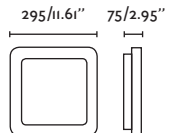

Iris

63393

● Satin Nickel/Níquel Satinado

Material

Body PS

Diff Opal PC/PC Opal

Light Source

SMD LED 15W 3000K 1200Lm

CRI

>80

Driver incl.

Yes

Class

II

Voltage (V/Hz)

100V-240V/50-60HZ

IP

20

Iris

63394

● Satin Nickel/Níquel Satinado

Material

Body Aluminium/Aluminio

Diff Opal PS/PS Opal

Light Source

SMD LED 20W 3000K 1600Lm

CRI

>80

Driver incl.

Yes

Class

II

Voltage (V/Hz)

100V-240V/50-60HZ

IP

20

Iris

63395

● Satin Nickel/Níquel Satinado

Material

Body Aluminium/Aluminio

Diff Opal PS/PS Opal

Light Source

SMD LED 30W 3000K 2400Lm

CRI

>80

Driver incl.

Yes

Class

II

Voltage (V/Hz)

100V-240V/50-60HZ

IP

20