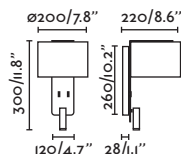

64302
64303

●● Matt White/Blanco Mate + White/Blanco
●● Matt Black/Negro Mate + Black/Negro

Material

Body Steel/Acero
Diff White Steel/Acero Blanco
Shade Textile/Textil

Light Source

1 E27 max. 15W

Bulb incl.

No

Recom. Bulb

17463/17498 Smart Bulb

Class

I

IP

20

64304
64305

●● Matt White/Blanco Mate + White/Blanco
●● Matt Black/Negro Mate + Black/Negro

Material

Body Steel/Acero
Diff Matt White Steel/Acero Blanco Mate
Shade Textile/Textil

Light Source

1 E27 max. 15W

Bulb incl.

No

Recom. Bulb

17463/17498 Smart Bulb

Reader

3W, 3000K, 200Lm

Driver incl.

Yes

Class

I

Voltage (V/Hz)

100V-240V/50-60HZ

IP

20