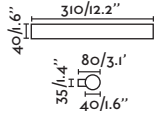

Volga

63507
63512

- Shiny Chrome/Cromo Brillo
- Matt Black/Negro Mate

Material Body Aluminium/Aluminio
Diff Opal PMMA/PMMA Opal

Light Source SMD LED 5W 3000K 350Lm

CRI >80

Driver incl. Yes

Class II

Voltage (V/Hz) 100V-240V/50-60HZ

IP 44