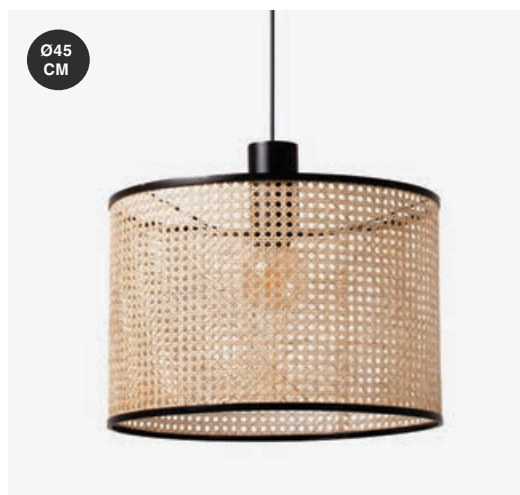

Ø45
CM

64315-49 ●● Matt Black/Negro Mate + Rattan/Ratán

Material **Body** Steel/Acero
Shade Rattan/Ratán

Light Source 1 E27 max. 15W

Bulb incl. No

Recom. Bulb 17463/17498 Smart Bulb

Class II

IP 20

Cable 1.7 MT