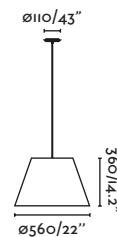

Sumba by Faro Lab

65134-72

●● Black/Negro + Rattan/Ratán

Material	Body Steel/Acero
	Shade Rattan/Ratán
Light Source	1 E27 max. 15W
Bulb incl.	No
Recom. Bulb	17426/17498 Smart Bulb
Class	I
IP	20
Cable	2 MT