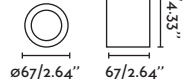

Sven

63268

● Matt White/Blanco Mate

Material	Body Plaster/Yeso
Light Source	1 GU10 max. 8W
Bulb incl.	No
Recom. Bulb	17320/97685327
Class	I
IP	20