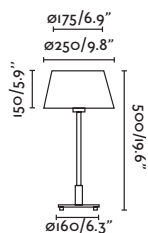

Cable

1.8 MT