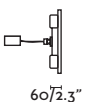

Navi

63481

● White/Blanco

Material	Body Plaster/Yeso
Light Source	SMD LED 10W 3000K 630Lm
CRI	>80
Driver incl.	Yes
Class	II
Voltage (V/Hz)	100V-240V/50-60HZ
Cut out	273x273