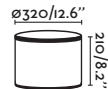

Suspended
Suspensión

2P0766