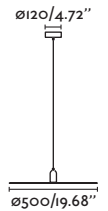

Marlin

64133 Old Gold/Oro Viejo + Matt Black/Negro Mate

Material Body Steel/Acero
Light Source 1 E27 max. 15W
Bulb incl. No
Recom. Bulb 17428
Class I
IP 20
Cable 1.5 MT

Wall
310

Plat

68145 Matt Black/Negro Mate
68146 Matt White/Blanco Mate

Material Body Steel/Acero
Light Source 1 E27 max. 15W
Bulb incl. No
Recom. Bulb 17271
Class II
IP 20
Cable 1.5 MT

Winch by Manel Llusca

66204 Dark Brown/Marrón Oscuro

Material Body Steel/Acero
Diff Transparent Glass/Cristal Transparente
Light Source 1 E27 max. 15W
Bulb incl. No
Recom. Bulb 17463/17498 Smart Bulb
Class I
IP 20
Cable 1 MT

Winch by Manel Llusca

66205 Dark Brown/Marrón Oscuro

Material Body Steel/Acero
Diff Transparent Glass/Cristal Transparente
Light Source 1 E27 max. 15W
Bulb incl. No
Recom. Bulb 17463/17498 Smart Bulb
Class I
IP 20
Cable 1.5 MT