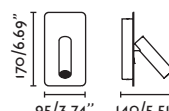

Surface/Superficie

- 62104 Bronze/Bronce
- 62118 Matt Black/Negro Mate
- 62120 Matt White/Blanco Mate
- 62121 Grey/Gris

Material Body Steel/Acero
Light Source HIGH POWER LED 3W 3000K 140Lm
CRI >80
Driver incl. Yes
Class I
Voltage (V/Hz) 100V-240V/50-60HZ
IP 20
Beam angle 30°