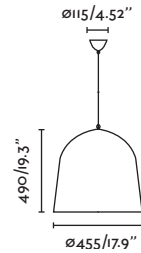

indoor

Suspension / Suspensión

Crater

68461

●● Matt Black/Negro Mate + Matt Gold/Oro Mate

Material Body Aluminium/Aluminio
Light Source 3 E27 max. 15W
Bulb incl. No
Recom. Bulb 17463/17498 Smart Bulb
Class II
IP 20
Cable 1.5 MT