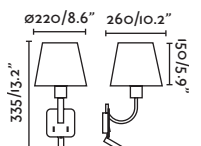

Essential

29341

● Satin Nickel/Níquel Satinado + White/Blanco

Material

Body Steel/Acero

Shade Textile/Textil

Light Source

1 E27 max. 15W

Bulb incl.

No

Recom. Bulb

17463/17498 Smart Bulb

Reader

3W, 2700K, 200Lm

Driver incl.

Yes

Class

I

Voltage (V/Hz)

100V-240V/50-60HZ

IP

20