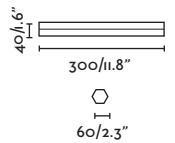

IP44

Edge

63502

Shiny Chrome/Cromo Brillo

Material

Body Aluminium/Aluminio

Light Source

Diff Opal PMMA/PMMA Opal

SMD LED 18W 4000K 1300Lm

CRI

>80

Driver incl.

Yes

Class

II

Voltage (V/Hz)

100V-240V/50-60HZ

IP

44