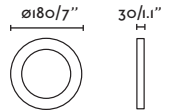

Ted

42926

● Matt White/Blanco Mate

Material	Body Aluminium/Aluminio Diff Opal PMMA/PMMA Opal
Light Source	SMD LED 15W 3000K 1200Lm
CRI	>80
Driver incl.	Yes
Class	I
Voltage (V/Hz)	220V- 240V/50-60HZ
IP	44
Beam angle	160°
Cut out	ø150