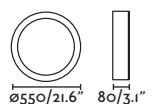

64182
64183

- Shiny White/Blanco Brillo
- Shiny Black/Negro Brillo

Material Body Aluminium/Aluminio
Diff Opal PMMA/PMMA Opal

Light Source SMD LED 36W 3000K 1700Lm

CRI >80

Driver incl. Yes

Class I

Voltage (V/Hz) 100V-240V/50-60HZ

IP 20