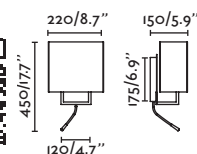

29980 Matt White/Blanco Mate + Beige
29981 Brown/Marrón + Beige

Material **Body** Steel/Acero
Shade Textile/Textil

Light Source 1 E14 max. 8W
Bulb incl. No
Recom. Bulb 17461
Class I
IP 20

Suspended Table&Floor
164 82

29982 Brown/Marrón + Beige
29983 Matt White/Blanco Mate + Beige

Material **Body** Steel/Acero
Diff Beige Textile/Textil Beige
Shade Textile/Textil

Light Source 1 E14 max. 8W
Bulb incl. No
Recom. Bulb 17461
Reader 1W, 3000K, 120Lm
Driver incl. Yes
Class I
Voltage (V/Hz) 100V-240V/50-60HZ
IP 20