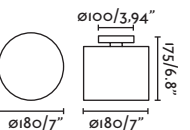

Janet

65137

- Matt Gold/Oro Mate

Material **Body** Steel/Acero

Light Source 1 E27 max. 15W
Bulb incl. No
Recom. Bulb 17462
Class I
IP 20