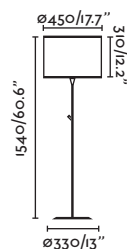

64313-49 Matt Black/Negro Mate + Rattan/Ratán

Material Body Steel/Acero
Shade Rattan/Ratán

Light Source 1 E27 max. 15W

Bulb incl. No

Recom. Bulb 17464

Class I

IP 20

Cable 1.8 MT