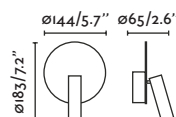

- 68467 Matt White/Blanco Mate
- 68468 Matt Black/Negro Mate

Material	Body Steel/Acero
Light Source	COB LED 3W 2700K 240 Lm
CRI	=80
Driver incl.	Yes
Class	I
Voltage (V/Hz)	220V- 240V/50-60HZ
IP	20
Beam angle	45° 350°