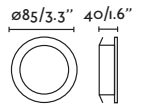

Nais

02111001
02111002

- White/Blanco
- Black/Negro

Material	Body Aluminium+Steel/Aluminio+Acero
	Diff Transparent PMMA/PMMA Transparente
Light Source	COB LED 7W 2700K 625Lm
CRI	>=90
Driver incl.	No
Recom. Driver	98310620
Class	III
IP	23
Beam angle	36°
Cut out	ø76 ↙ 15°