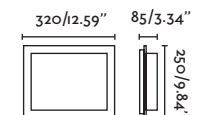

Liria

63156

● Satin Nickel/Níquel Satinado

Material

Body Steel/Acero

Diff Opal Glass/Cristal Opal

Light Source

1 E27 max. 15W

Bulb incl.

No

Recom. Bulb

17463/17498 Smart Bulb

Class

I

IP

20

Diula

62986

● Satin Nickel/Níquel Satinado

Material

Body Steel/Acero

Diff Opal Glass/Cristal Opal

Light Source

2 E27 max. 15W

Bulb incl.

No

Recom. Bulb

17463/17498 Smart Bulb

Class

I

IP

20

Diula

62987

●● Satin Nickel/Níquel Satinado + White/Blanco

Material

Body Steel/Acero

Diff Opal Glass/Cristal Opal

Light Source

1 E27 max. 15W

Bulb incl.

No

Recom. Bulb

17463/17498 Smart Bulb

Class

I

IP

20