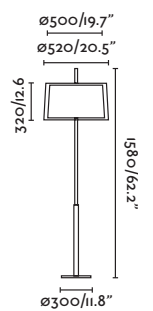

Saba

68547

●● Matt Nickel/Níquel Mate + Black/Negro

Material	Body Steel/Acero Shade Textile/Textil
Light Source	1 E27 max. 15W
Bulb incl.	No
Recom. Bulb	17463/17464
Class	II
IP	20
Cable	2.1 MT