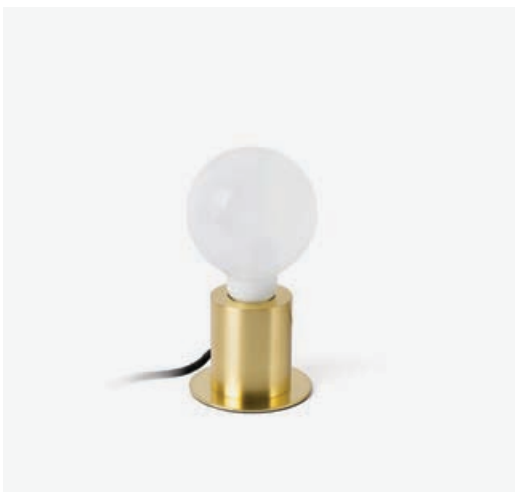

Ten

 by Faro Lab

- 62156  Shiny Copper/Cobre Brillo
- 62157  Satin Gold/Oro Satinado
- 62168  Matt White/Blanco Mate
- 62169  Matt Black/Negro Mate

Material	Body Steel/Acero
Light Source	1 E27 max. 15W
Bulb incl.	No
Recom. Bulb	17429/17464
Class	II
IP	20
Cable	1.5 MT