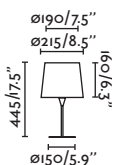

- 64316-01 White/Blanco + White/Blanco
- 64316-02 White/Blanco + Beige
- 64317-03 Black/Negro + Black/Negro

Material Body Steel/Acero
Shade Textile/Textil

Light Source 1 E27 max. 15W

Bulb incl. No

Recom. Bulb 17463/17498 Smart Bulb

Class II

IP 20

Cable 1.5 MT