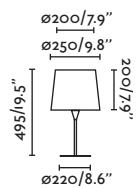

- 64310-38 Matt White/Blanco Mate + Beige
- 64310-39 Matt White/Blanco Mate + Yellow/Amarillo
- 64310-40 Matt White/Blanco Mate + Green/Verde
- 64311-38 Matt Black/Negro Mate + Beige
- 64311-39 Matt Black/Negro Mate + Yellow/Amarillo
- 64311-40 Matt Black/Negro Mate + Green/Verde

Material Body Steel/Acero
Shade Textile/Textil

Light Source 1 E27 max. 15W

Bulb incl. No

Recom. Bulb 17463/17498 Smart Bulb

Class II

IP 20

Cable 1.5 MT

⏻