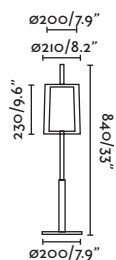

Saba

68546

●● Matt Nickel/Níquel Mate + Black/Negro

Material Body Steel/Acero
Shade Textile/Textil

Light Source 1 E27 max. 15W

Bulb incl. No

Recom. Bulb 17463/17498 Smart Bulb

Class II

IP 20

Cable 1.5 MT