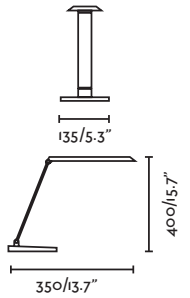

Otto

52064

52065

● Matt Black/Negro Mate

● Matt White/Blanco Mate

Material

Body ABS+Silicone/ABS+Silicona

Light Source

Diff Opal PMMA/PMMA Opal

CRI

SMD LED 6W 4000K 500Lm

Driver incl.

>80

Class

Yes

Voltage (V/Hz)

II

IP

100V-240V/50-60HZ

Cable

20

1.8 MT