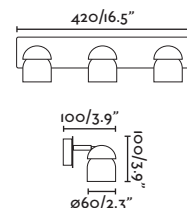

- 40666 Matt White/Blanco Mate
- 40667 Matt Black/Negro Mate

Material Body ABS+Steel/ABS+Acero
Light Source 3 GU10 max. 8W
Bulb incl. No
Recom. Bulb 17320/97685327
Class I
IP 20