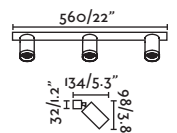

Stan

43744
43745

- Matt White/Blanco Mate
- Matt Black/Negro Mate

Material Body Aluminium/Aluminio
Light Source 3 GU10 max. 8W
Bulb incl. No
Recom. Bulb 17320/97685327
Class I
IP 20