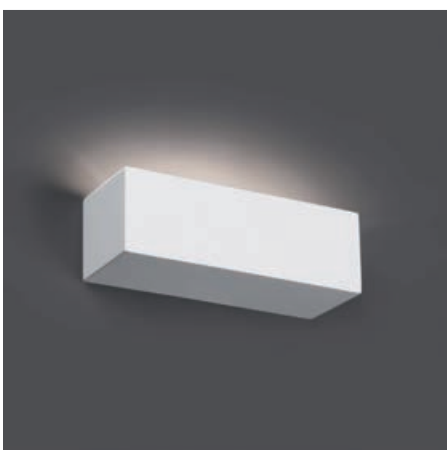

Eaco

63176

● Matt White/Blanco Mate

Material	Body Plaster/Yeso
Light Source	1 G9 max. 6W
Bulb incl.	No
Recom. Bulb	17466
Class	I
IP	20