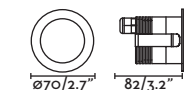

Clear

02100301 ● Matt White/Blanco Mate

Material Body Aluminium/Aluminio
Diff Transparent Glass/Cristal Transparente

Light Source COB LED 7W 3000K 403Lm

CRI >80

Driver incl. No

Recom. Driver 98310620

Class III

IP 65

Beam angle 36°

Cut out ø60x82