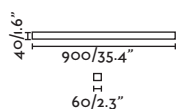

Nilo

63317

Matt Black/Negro Mate

63319

Shiny Chrome/Cromo Brillo

Material	Body Aluminium/Aluminio
	Diff Opal PMMA/PMMA Opal
Light Source	SMD LED 18W 3000K 1400Lm
CRI	>80
Driver incl.	Yes
Class	II
Voltage (V/Hz)	100V-240V/50-60HZ
IP	44