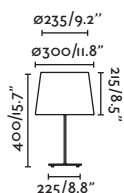

- 29937 Satin Nickel/Níquel Satinado + White/Blanco
- 29954 Matt White/Blanco Mate + White/Blanco
- 29955 Matt Black/Negro Mate + Black/Negro

Material Body Steel/Acero
Diff Textile/Textil
Shade Textile/Textil

Light Source 1 E27 max. 15W

Bulb incl. No

Recom. Bulb 17463

Class II

IP 20

Cable 1.9 MT

⏻