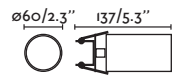

IP44

Ebba

42919

- Satin Nickel/Níquel Satinado

Material Body Aluminium/Aluminio
Diff Opal PMMA/PMMA Opal
Light Source SMD LED 4W 3000K 304Lm
CRI >80
Driver incl. Yes
Class II
Voltage (V/Hz) 220V- 240V/50-60HZ
IP 44
Cut out $\varnothing 63$