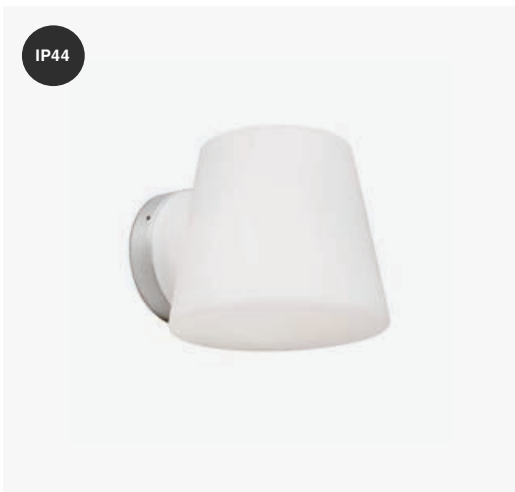

Bianca by Àlex & Manel Lluscà

- 63510 ● Shiny Chrome/Cromo Brillo

Material	Body Aluminium/Aluminio
	Diff Opal Glass/Cristal Opal
Light Source	1 G9 max. 6W
Bulb incl.	No
Recom. Bulb	17443
Class	II
IP	44