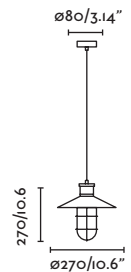

Liana

68569

●● Black/Negro + Natural Hemp/Cáñamo Natural

Material

Body Steel/Acero

Shade Hemp/Cáñamo

Light Source

1 E27 max. 15W

Bulb incl.

No

Recom. Bulb

17463/17464

Class

I

IP

20

Cable

1.2 MT