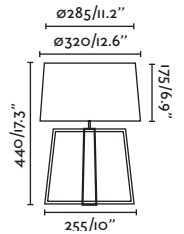

Bliss

28401 ●● Ash tree/Fresno + White/Blanco

Material Body Wood/Madera
Shade Textile/Textil

Light Source 1 E27 max. 15W

Bulb incl. No

Recom. Bulb 17463/17498 Smart Bulb

Class II

IP 20

Cable 1.8 MT