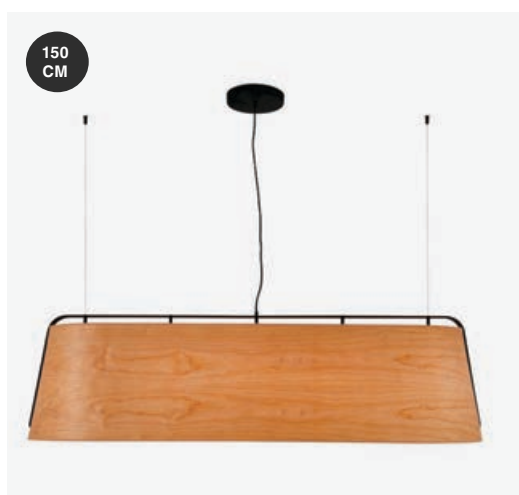

Material **Body** Steel/Acero
Shade Wood/Madera

Light Source 1 E27 max. 15W
Bulb incl. No
Recom. Bulb 17463/17464
Class II
IP 20
Cable 2 MT

Table&Floor
58

Wall
226

29849 ●● Matt Black/Negro Mate + Cherry/Cerezo