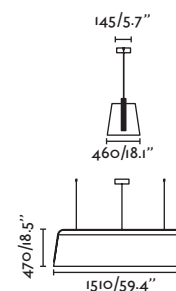

29849 ●● Matt Black/Negro Mate + Cherry/Cerezo

Material **Body** Steel/Acero
Shade Wood/Madera

Light Source 5 E27 max. 15W
Bulb incl. No
Recom. Bulb 17463/17464
Class II
IP 20
Cable 2 MT