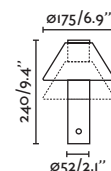

USB USB-C

25lm

45lm

90lm

- 24523 Matt Black/Negro Mate
- 24524 Matt White/Blanco Mate

Material Body Steel/Acero
Diff Opal PMMA/PMMA Opal

Light Source SMD LED 3W 2700K 220Lm

Dimmable W 1w 100Lm / 2w 200Lm / 3w 300Lm