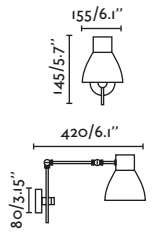

Celia

40070

● Matt Black/Negro Mate

Material
Light Source
Bulb incl.
Recom. Bulb
Class
IP
Cable

Body Steel/Acero
1 E14 max. 8W
No
17461
II
20
1.8 MT