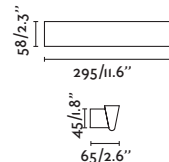

Conik by Àlex & Manel Llusçà

64219 ● Matt White/Blanco Mate

Material Body Aluminium/Aluminio
Diff Opal PMMA/PMMA Opal

Light Source SMD LED 8W 3000K 800Lm

CRI >80

Driver incl. Yes

Class II

Voltage (V/Hz) 100V-240V/50-60HZ

IP 20

Nash

62819 ● Matt White/Blanco Mate
62821 ● Matt Black/Negro Mate

Material Body Aluminium/Aluminio
Diff Opal PC/PC Opal

Light Source SMD LED 8W 3000K 450Lm

CRI >80

Driver incl. Yes

Class I

Voltage (V/Hz) 220V- 240V/50-60HZ

IP 20