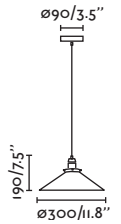

Plat

68145 Matt Black/Negro Mate
68146 Matt White/Blanco Mate

Material Body Steel/Acero
Light Source 1 E27 max. 15W
Bulb incl. No
Recom. Bulb 17271
Class II
IP 20
Cable 1.5 MT