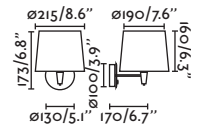

- 64306-35 White/Blanco + Beige
- 64306-36 White/Blanco + Yellow/Amarillo
- 64306-37 White/Blanco + Green/Verde
- 64307-35 Black/Negro + Beige
- 64307-36 Black/Negro + Yellow/Amarillo
- 64307-37 Black/Negro + Green/Verde

Material **Body** Steel/Acero
Shade Textile/Textil

Light Source 1 E27 max. 15W
Bulb incl. No
Recom. Bulb 17463/17498 Smart Bulb
Class I
IP 20