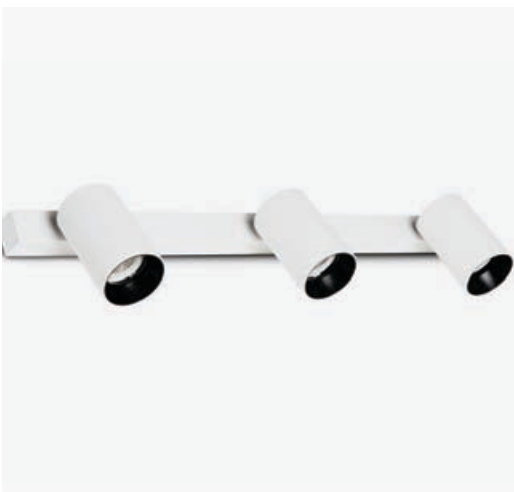

Stan

43744
43745

- Matt White/Blanco Mate
- Matt Black/Negro Mate

Material Body Aluminium/Aluminio
Light Source 3 GU10 max. 8W
Bulb incl. No
Recom. Bulb 17320/97685327
Class I
IP 20