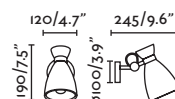

Linda by Estudi Ribaudí

29306 Matt White/Blanco Mate + Beige

29310   Matt Black/Negro Mate + Beige

Material Body Steel/Acero
Shade Textile/Textil

Light Source 2 E27 max. 15W
Bulb incl. No
Recom. Bulb 17463/17498 Smart Bulb
Class I
IP 20

Suspended Table&Floor
161 84

Retro by Àlex & Manel Lluscà

20045 Matt Copper/Cobre Mate

20049 Matt Black/Negro Mate

Material Body Steel/Acero
Light Source 1 E14 max. 8W

Bulb incl. No
Recom. Bulb 17461
Class I
IP 20

Suspended
124

Sac by Àlex & Manel Lluscà

66191   Dark Brown/Marrón Oscuro + Beige

Material Body Steel/Acero
Shade Textile/Textil

Light Source 2 E14 max. 8W
Bulb incl. No
Recom. Bulb 17461
Class I
IP 20