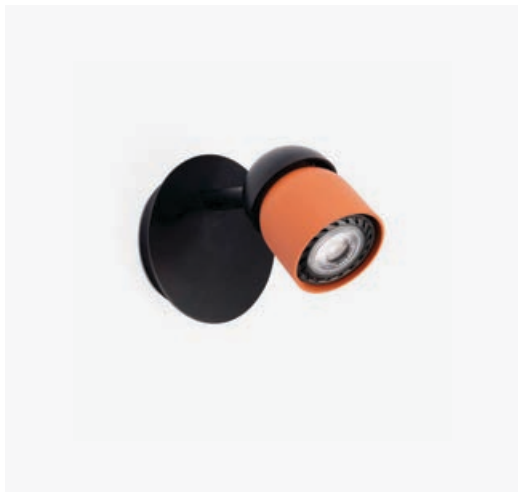

COCO by Faro Lab

- 40660 Matt White/Blanco Mate
- 40661 Matt Black/Negro Mate
- 40662   Matt Black/Negro Mate + Green/Verde
- 40663   Matt Black/Negro Mate + Terracotta/Terracota

Material Body ABS+Steel/ABS+Acero
Light Source 1 GU10 max. 8W
Bulb incl. No
Recom. Bulb 17320/97685327
Class I
IP 20