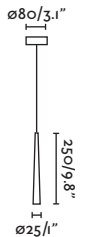

Sabi

64320

64321

- Matt White/Blanco Mate
- Matt Black/Negro Mate

Material Body Aluminium/Aluminio
Diff Transparent PMMA/PMMA Transparente
Light Source SMD LED 3W 2700K 280Lm
CRI >80
Driver incl. Yes
Class I
Voltage (V/Hz) 100V-240V/50-60HZ
IP 20
Beam angle 30°
Cable 1.2 MT

Stan

43754

43755

43756

- Matt White/Blanco Mate
- Matt Black/Negro Mate
- Satin Gold/Oro Satinado

Material Body Aluminium/Aluminio
Light Source 1 GU10 max. 8W
Bulb incl. No
Recom. Bulb 17320/97685327
Class I
IP 20
Cable 1.2 MT