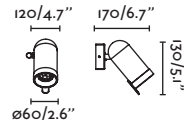

43520
43521
43522

- Matt White/Blanco Mate
- Matt Black/Negro Mate
- Shiny Chrome/Cromo Brillo

Material Body Steel/Acero
Light Source 1 GU10 max. 8W
Bulb incl. No
Recom. Bulb 17320/97685327
Class I
IP 20

Ceiling
192

Track
374

ø60/2.6"