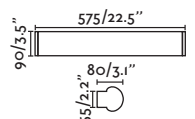

Danubio

63602
63605

Shiny Chrome/Cromo Brillo
 Bronze/Bronce

Material Body Aluminium/Aluminio
Diff Opal Glass/Cristal Opal
Light Source SMD LED 18W 2700K 1080Lm
CRI >80
Driver incl. Yes
Class II
Voltage (V/Hz) 100V-240V/50-60HZ
IP 44