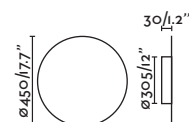

Board

01041 ● Blackboard/Pizarra

Material Body Steel/Acero
Diff Opal PMMA/PMMA Opal

Light Source SMD LED 10W 2700K 67Lm

CRI >80

Driver incl. Yes

Class I

Voltage (V/Hz) 100V-240V/50-60HZ

IP 20