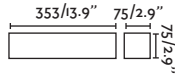

Eaco

63177

● Matt White/Blanco Mate

Material Body Plaster/Yeso
Light Source 2 G9 max. 6W
Bulb incl. No
Recom. Bulb 17466
Class I
IP 20