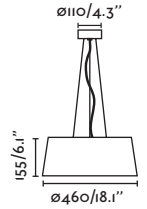

Cable

1.3 MT

Seven

68283

●● Matt White/Blanco Mate + White/Blanco

Material

Body Steel/Acero
Diff White Textile/Textil Blanco
Shade Textile/Textil

Light Source

2 E27 max. 15W

Bulb incl.

No

Recom. Bulb

17463/17498 Smart Bulb

Class

I

IP

20

Cable

0.9 MT

Ceiling
198