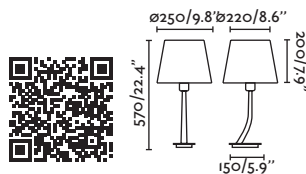

- 29684-04 Satin Nickel/Níquel Satinado + White/Blanco
- 29684-05 Satin Nickel/Níquel Satinado + Beige
- 29684-06 Satin Nickel/Níquel Satinado + Black/Negro
- 29685-04 Satin Bronze/Bronce Satinado + White/Blanco
- 29685-05 Satin Bronze/Bronce Satinado + Beige
- 29685-06 Satin Bronze/Bronce Satinado + Black/Negro

Material Body Steel/Acero
Shade Textile/Textil

Light Source 1 E27 max. 15W

Bulb incl. No

Recom. Bulb 17463/17498 Smart Bulb

Class II

IP 20

Cable 1.6 MT

⏻