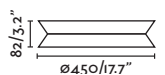

Tender by Nahtrang

20094

20095

- Matt Black/Negro Mate
- Matt White/Blanco Mate

Material

Body Steel+Wood/Acero+Madera

Diff Opal PC/PC Opal

Light Source

SMD LED 24W 3000K 1369Lm

CRI

>80

Driver incl.

Yes

Class

II

Voltage (V/Hz)

100V-240V/50-60HZ

IP

20