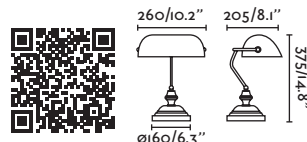

Banker

68334

● Old Gold/Oro Viejo + Green/Verde

Material
Light Source
Bulb incl.
Recom. Bulb
Class
IP
Cable

Body Steel/Acero
Diff Glass/Cristal
1 E27 max. 15W
No
17463/17498 Smart Bulb
II
20
1.9 MT
180°