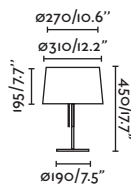

20025 ●● Matt White/Blanco Mate + White/Blanco
20026 ●● Matt Black/Negro Mate + Black/Negro

Material Body Steel/Acero
Shade Textile/Textil
Light Source 1 E27 max. 15W
Bulb incl. No
Recom. Bulb 17463/17498 Smart Bulb
Class II
IP 20
Cable 2 MT