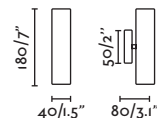

Lise

29888

● Matt White/Blanco Mate

Material	Body Aluminium/Aluminio
Light Source	COB LED 12W 2700K 740Lm
CRI	>80
Driver incl.	Yes
Class	II
Voltage (V/Hz)	100V-240V/50-60HZ
IP	20
Beam angle	80°

Suspended
182

Stan

43748

● Matt White/Blanco Mate

43749

● Matt Black/Negro Mate

43759

● Satin Gold/Oro Satinado