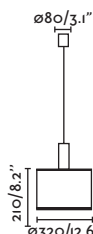

Ø45
CM

64315-49 ●● Matt Black/Negro Mate + Rattan/Ratán

Material **Body** Steel/Acero
Shade Rattan/Ratán

Light Source 1 E27 max. 15W

Bulb incl. No

Recom. Bulb 17463/17498 Smart Bulb

Class II

IP 20

Cable 1.7 MT