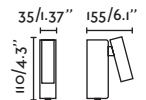

Rob

68497
68499

- Bronze/Bronce
- Satin Nickel/Níquel Satinado

Material Steel+Aluminium/Acero+Aluminio
Light Source HIGH POWER LED 3W 3000K 160Lm
CRI >80
Driver incl. Yes
Class II
Voltage (V/Hz) 100V-240V/50-60HZ
IP 20