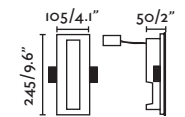

Plas

63490 ● White/Blanco

Material Body Plaster/Yeso
Light Source HIGH POWER LED 1W 2700K 200Lm
CRI >80
Driver incl. No
Recom. Driver 98310103
Class II
IP 20
Cut out 248x113

*Drivers info pag. 378-379