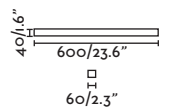

Nilo

63316

Matt Black/Negro Mate

63318

Shiny Chrome/Cromo Brillo

Material	Body Aluminium/Aluminio
	Diff Opal PMMA/PMMA Opal
Light Source	SMD LED 12W 3000K 950Lm
CRI	>80
Driver incl.	Yes
Class	II
Voltage (V/Hz)	100V-240V/50-60HZ
IP	44