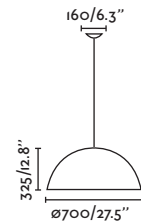

Magma

28398

●● Matt White/Blanco Mate + Matt Silver/Plata Mate

28399

●● Matt White/Blanco Mate + Matt Gold/Oro Mate

29468

●● Black/Negro + Matt Gold/Oro Mate

Material Body Fiber glass/Fibra de vidrio
Light Source 3 E27 max. 15W
Bulb incl. No
Recom. Bulb 17463/17464
Class I
IP 20
Cable 2 MT