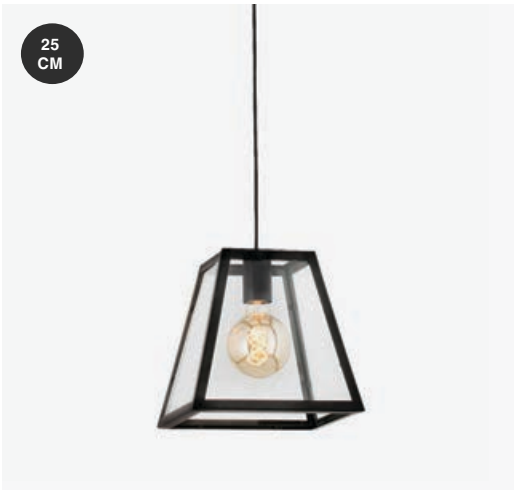

IP 44

Cable 1 MT

Ceiling
203

Wall
326

25
CM

Rose

65082 ● Matt Black/Negro Mate

Material Body Steel/Acero
Diff Transparent Glass/Cristal Transparente