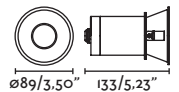

Fresh

02101401

● Matt White/Blanco Mate

02101402

● Matt Black/Negro Mate

Material Body Aluminium/Aluminio
Diff Transparent Glass/Cristal Transparente
Light Source 1 GU10 max. 8W
Bulb incl. No
Recom. Bulb 17316/17320
Class I
IP 65
Cut out ø83x133

IP65