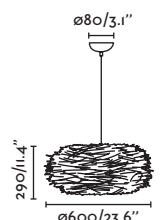

Nudos

68139

● Dark Brown/Marrón Oscuro

Material

Body Steel+Jute/Acero+Yute

Diff Transparent Glass/Cristal Transparente

Light Source

1 E27 max. 15W

Bulb incl.

No

Recom. Bulb

17462

Class

II

IP

20

Cable

1 MT

Wall
310

Marina

60004

● Matt Black/Negro Mate

Material

Body Steel/Acero

Diff Transparent Glass/Cristal Transparente

Light Source

1 E27 max. 15W

Bulb incl.

No

Recom. Bulb

17428

Class

II

IP

20

Cable

1.5 MT

Wall
307

Liana

68569

●● Black/Negro + Natural Hemp/Cáñamo Natural

Material

Body Steel/Acero

Shade Hemp/Cáñamo

Light Source

1 E27 max. 15W

Bulb incl.

No

Recom. Bulb

17463/17464

Class

I

IP

20

Cable

1.2 MT

Nido

68153

●● Matt Black/Negro Mate + Brown/Marrón

Material

Body Steel/Acero

Shade Cane/Caña

Light Source

1 E27 max. 15W

Bulb incl.

No

Recom. Bulb

17463/17464

Class

I

IP

20

Cable

1.5 MT