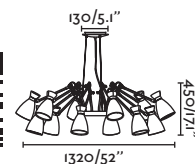

20046
20050

●● Matt Copper/Cobre Mate + Matt Black/Negro Mate
●● Matt Black/Negro Mate + Shiny Chrome/Cromo Brillo

Material Body Steel/Acero
Light Source 1 E14 max. 8W
Bulb incl. No
Recom. Bulb 17461
Class I
IP 20
Cable 1.6 MT

Wall
308

20047
20048
20051

●● Matt Copper/Cobre Mate + Matt Black/Negro Mate
●● Matt Black/Negro Mate + Shiny Chrome/Cromo Brillo
●● Matt Black/Negro Mate + Satin Gold/Oro Satinado

Material Body Steel/Acero
Light Source 12 E14 max. 8W
Bulb incl. No
Recom. Bulb 17461
Class I
IP 20
Cable 3 MT