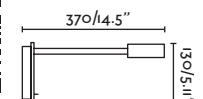

Juliet

41025N

- Shiny Chrome/Cromo Brillo

Material Body Aluminium+Steel/Aluminio+Acero
Light Source HIGH POWER LED 3W 3000K 150Lm
CRI >80
Driver incl. Yes
Class II
Voltage (V/Hz) 100V-240V/50-60HZ
IP 20
Beam angle 30°