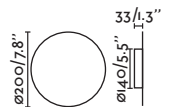

Luna

63225

● Matt White/Blanco Mate

Material	Body Plaster/Yeso
	Diff Opal PMMA/PMMA Opal
Light Source	SMD LED 5W 2700K 300Lm
CRI	>80
Driver incl.	Yes
Class	II
Voltage (V/Hz)	220V- 240V/50-60HZ
IP	20