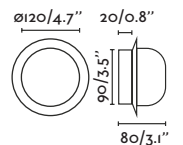

- 40095 White/Blanco
- 40096 Black/Negro
- 40097 Blue/Azul
- 40098 Coral
- 40099 Green/Verde

Material Body Steel/Acero
Diff Opal White Glass/Cristal Blanco Opal

Light Source COB LED 4W 2700K 300Lm

Dimmable W 300

Driver incl. Yes

Class II

Voltage (V/Hz) 100V-240V/50-60HZ

IP 44