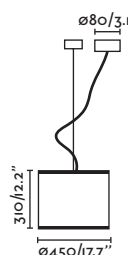

Mambo by Faro Lab

Ø21
CM

64314-47 ●● Matt Black/Negro Mate + Rattan/Ratán

Material Body Steel/Acero
Shade Rattan/Ratán

Light Source 1 E27 max. 15W

Bulb incl. No

Recom. Bulb 17463/17498 Smart Bulb

Class II

IP 20

Cable 1.5 MT

Ø32
CM

64314-48 ●● Matt Black/Negro Mate + Rattan/Ratán

Material Body Steel/Acero
Shade Rattan/Ratán

Light Source 1 E27 max. 15W

Bulb incl. No

Recom. Bulb 17463/17498 Smart Bulb

Class II

IP 20

Cable 1.5 MT

Ø45
CM

64314-49 ●● Matt Black/Negro Mate + Rattan/Ratán

Material Body Steel/Acero
Shade Rattan/Ratán

Light Source 1 E27 max. 15W

Bulb incl. No

Recom. Bulb 17463/17498 Smart Bulb

Class II

IP 20

Cable 1.5 MT