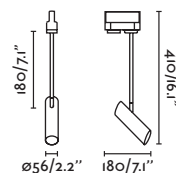

Ring by Àlex & Manel Llusçà

40563 ● Grey/Gris

Material Body Steel+ABS/Acero+ABS
Light Source 1 GU10 max. 8W
Bulb incl. No
Recom. Bulb 97685327
Class I
IP 20

350° 90°

Spot
348