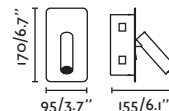

Recessed/Empotrable

- 62111 Bronze/Bronce
- 62114 Satin Gold/Oro Satinado
- 62126 Satin Nickel/Niquel Satinado
- 62128 Matt Black/Negro Mate
- 62129 Matt White/Blanco Mate

Material Body Steel/Acero
Light Source HIGH POWER LED 3W 3000K 140Lm
CRI >80
Driver incl. Yes
Class I
Voltage (V/Hz) 100V-240V/50-60HZ
IP 20
Beam angle 30°
Cut out 80x155x43