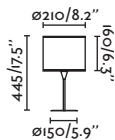

64317-47 ●● Black/Negro + Rattan/Ratán

Material Body Steel/Acero
Shade Rattan/Ratán

Light Source 1 E27 max. 15W

Bulb incl. No

Recom. Bulb 17463/17498 Smart Bulb

Class II

IP 20

Cable 1.5 MT