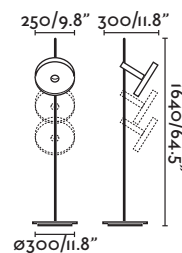

20164-95 ●● Black/Negro + Satin Gold/Oro Satinado
20164-96 ●● Satin Gold/Oro Satinado + Black/Negro

Material Body Steel/Acero
Shade Steel/Acero

Light Source 1 E27 max. 15W

Bulb incl. No

Recom. Bulb 17426/17496

Class II

IP 20

Cable 3.4 MT

Suspended
128

Wall
212