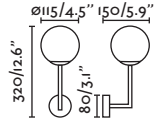

IP44

Lago

63503

Shiny Chrome/Cromo Brillo

Material

Body Aluminium/Aluminio

Light Source

Diff Opal Glass/Cristal Opal

1 G9 max. 6W

Bulb incl.

No

Recom. Bulb

17495

Class

II

IP

44