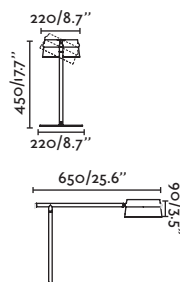

Touch dimmer

1W 100lm

3W 300lm

6W 600lm

Touch dimmer

29569 ●● Matt Black/Negro Mate + Cherry/Cerezo
Material Shade Wood/Madera
29399 ●● Matt Black/Negro Mate + Ash tree/Fresno
Material Shade Wood/Madera
Body Steel/Acero
Light Source SMD LED 6W 2700K 600Lm
Dimmable W 1w 100Lm / 3w 300Lm / 6w 600Lm
CRI >80
Driver incl. Yes
Class II
Voltage (V/Hz) 100V-240V/50-60HZ
IP 20
Cable 2 MT