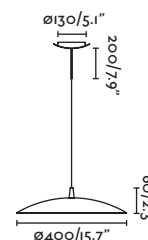

24500 ● Matt White/Blanco Mate

Material **Body** Steel/Acero
Diff Opal Glass/Cristal Opal
Light Source SMD LED 20W 3000K 1150Lm
CRI >80
Driver incl. Yes
Class II
Voltage (V/Hz) 220V- 240V/50-60HZ
IP 20
Cable 2 MT