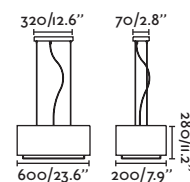

29988 ●● Matt White/Blanco Mate + Beige

Material **Body** Steel/Acero
Diff Opal PC/PC Opal
Shade Textile/Textil

Light Source 3 E27 max. 15W

Bulb incl. No

Recom. Bulb 17463

Class I

IP 20

Cable 2 MT

Table&Floor
82

Wall
264

29986 ●● Matt White/Blanco Mate + Beige

29987 ●● Brown/Marrón + Beige

Material **Body** Steel/Acero
Diff Opal PC/PC Opal
Shade Textile/Textil

Light Source 2 E27 max. 15W

Bulb incl. No

Recom. Bulb 17463

Class I

IP 20

Cable 2 MT