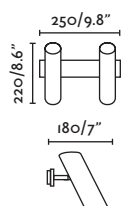

Ceiling
192

Table&Floor
60

Track
374

Wall
338

29875
29876

- Matt White/Blanco Mate
- Matt Black/Negro Mate

Material Body Steel/Acero
Light Source 2 GU10 max. 8W
Bulb incl. No
Recom. Bulb 17320/97685327
Class I
IP 20