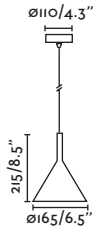

Pam

64159 Matt White/Blanco Mate
64160 Black/Negro + Matt Gold/Oro Mate

Material Body Steel/Acero
Diff Opal PMMA/PMMA Opal

Light Source SMD LED 11W 3000K 900Lm

CRI >80

Driver incl. Yes

Class II

Voltage (V/Hz) 100V-240V/50-60HZ

IP 20

Beam angle 120°

Cable 1.5 MT