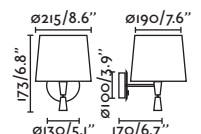

- 64308-35 Matt White/Blanco Mate + Beige
- 64308-36 Matt White/Blanco Mate + Yellow/Amarillo
- 64308-37 Matt White/Blanco Mate + Green/Verde
- 64309-35 Matt Black/Negro Mate + Beige
- 64309-36 Matt Black/Negro Mate + Yellow/Amarillo
- 64309-37 Matt Black/Negro Mate + Green/Verde

Material **Body** Steel/Acero
Shade Textile/Textil

Light Source 1 E27 max. 15W
Bulb incl. No
Recom. Bulb 17463/17498 Smart Bulb
Reader 3W, 3000K, 280Lm
Driver incl. Yes
Class I
Voltage (V/Hz) 100V-240V/50-60HZ
IP 20