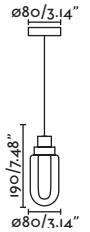

IP 44

Cable 1 MT

Ceiling
203

Wall
326

25
CM

Rose

65082 ● Matt Black/Negro Mate

Material Body Steel/Acero
Diff Transparent Glass/Cristal Transparente