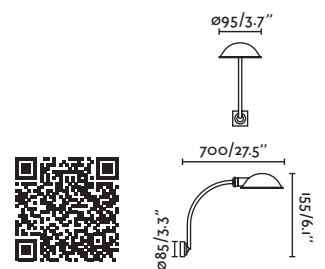

Material Body Steel/Acero
Light Source 1 E27 max. 15W
Bulb incl. No
Recom. Bulb 17463/17498 Smart Bulb
Class I
IP 20

360° ↻ 45° ↻ ⏻

Board

01040 ● Blackboard/Pizarra

Material Body Steel/Acero
Diff Opal PMMA/PMMA Opal