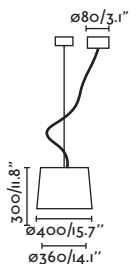

Material Body Steel/Acero
Diff Papyrus/Papiro
Shade Textile/Textil

Light Source 1 E27 max. 15W
Bulb incl. No
Recom. Bulb 17463/17498 Smart Bulb
Class II
IP 20
Cable 1.5 MT

indoor

Suspension / Suspensión

- 64315-54 ●● Matt Black/Negro Mate + White/Blanco
- 64315-55 ●● Matt Black/Negro Mate + Beige
- 64315-56 ●● Matt Black/Negro Mate + Black/Negro