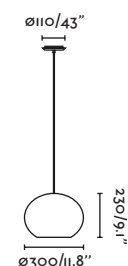

Material	Body Steel/Acero
	Shade Rattan/Ratán
Light Source	1 E27 max. 15W
Bulb incl.	No
Recom. Bulb	17426/17498 Smart Bulb
Class	I
IP	20
Cable	2 MT

NEW

Ø30
CM

Haka

65134-74

●● Black/Negro + Rattan/Ratán

Material	Body Steel/Acero
	Shade Rattan/Ratán
Light Source	1 E27 max. 15W
Bulb incl.	No
Recom. Bulb	17426/17498 Smart Bulb
Class	I
IP	20
Cable	2 MT