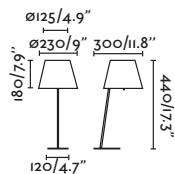

Moma

1. 68500 Shiny Chrome/Cromo Brillo + White/Blanco
   68501 Shiny Chrome/Cromo Brillo + Black/Negro

Material **Body** Steel/Acero
Diff Opal PC/PC Opal
Shade Textile/Textil

Light Source 1 E27 max. 15W
Bulb incl. No
Recom. Bulb 17463/17498 Smart Bulb
Class II
IP 20
Cable 1.9 MT

Moma

1. 68502 Shiny Chrome/Cromo Brillo + White/Blanco
   68503 Shiny Chrome/Cromo Brillo + Black/Negro

Material **Body** Steel/Acero
Diff Opal PC/PC Opal
Shade Textile/Textil

Light Source 1 E27 max. 15W
Bulb incl. No
Recom. Bulb 17463/17498 Smart Bulb
Class II
IP 20
Cable 2.1 MT