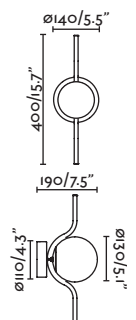

- 29690 Shiny Gold/Oro Brillo
- 29695 Matt Black/Negro Mate

Material Body Steel/Acero
Diff Opal Glass/Cristal Opal

Light Source SMD LED 6W 2700K 570Lm

CRI >80

Driver incl. Yes

Class I

Voltage (V/Hz) 100V-240V/50-60HZ

IP 20

Suspended
126

Table&Floor
54