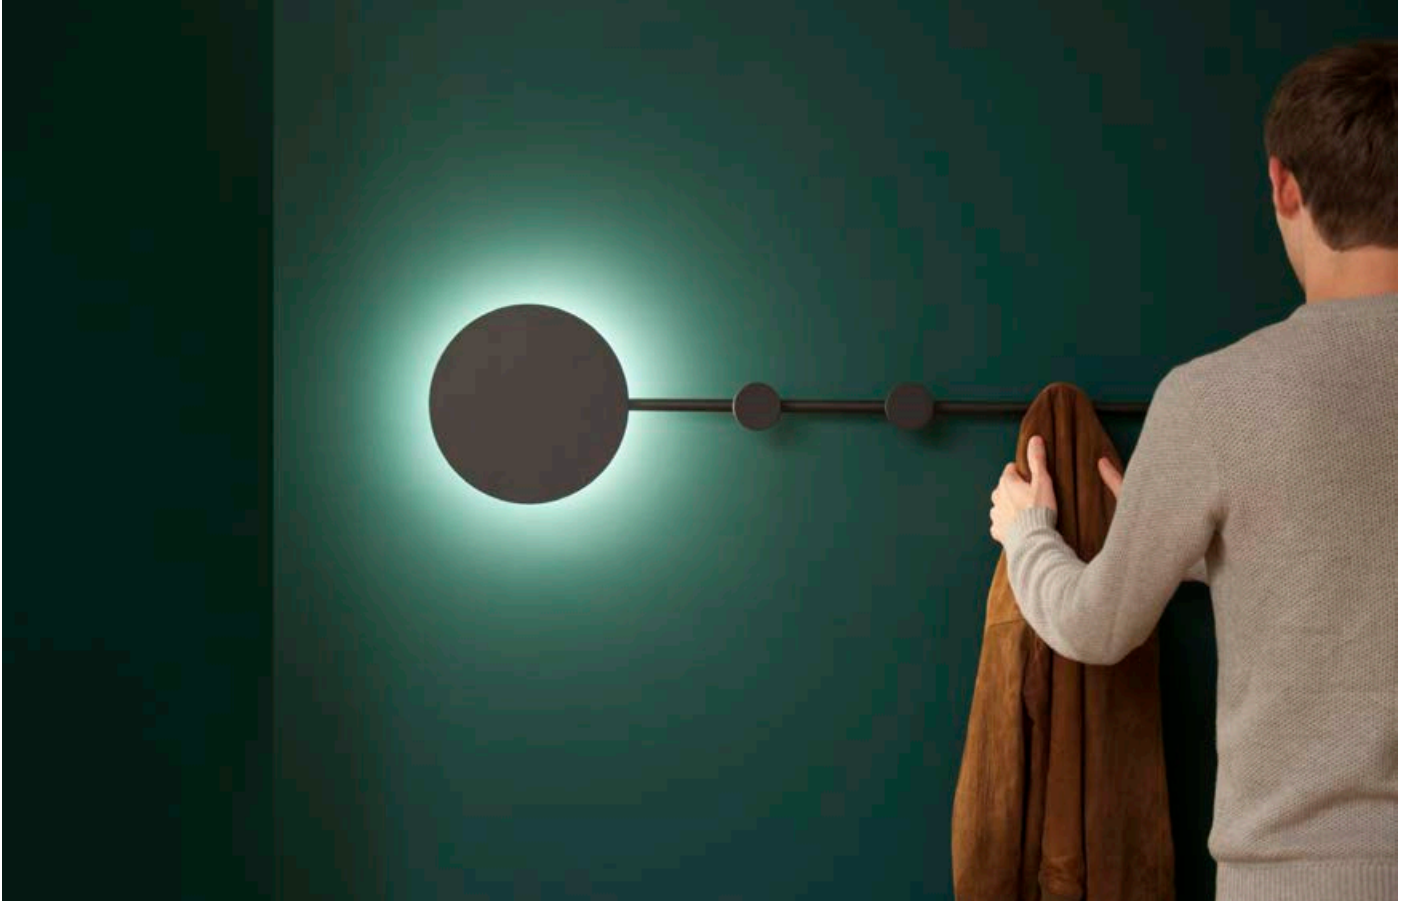

Han

by Goulafiguera

1. 01000 Matt White/Blanco Mate
   01001 Matt Black/Negro Mate

Material **Body** Steel/Acero
Diff Opal PMMA/PMMA Opal

Light Source SMD LED 6W 2700K 500Lm
CRI >80
Driver incl. Yes
Class I
Voltage (V/Hz) 100V-240V/50-60HZ
IP 20