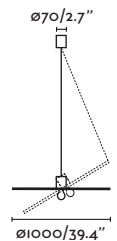

68590-70 ●● Matt Black/Negro Mate + Rattan/Ratán

Material **Body** Steel/Acero
Shade Rattan/Ratán

Light Source 1 E27 max. 15W

Bulb incl. No

Recom. Bulb 17426/17498 Smart Bulb

Class II

IP 20

Cable 1.5 MT