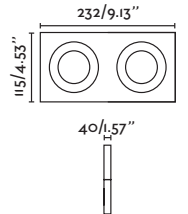

Argón

43403
43413

● Matt White/Blanco Mate
● Matt Black/Negro Mate

Material Body Aluminium/Aluminio
Light Source 2 GU10 max. 8W
Bulb incl. No
Recom. Bulb 17316/17320
Socket incl. No
Recom. Socket 43065
IP 20
Cut out 220x102
↙ 60°