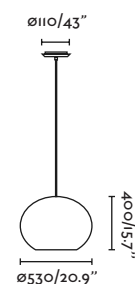

NEW

Ø53
CM

Haka

65134-75

●● Black/Negro + Rattan/Ratán

Material	Body Steel/Acero
	Shade Rattan/Ratán
Light Source	1 E27 max. 15W
Bulb incl.	No
Recom. Bulb	17426/17498 Smart Bulb
Class	I
IP	20
Cable	2 MT

Mambo by Faro Lab