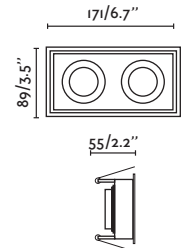

Hyde

40124

● Matt White/Blanco Mate

40125

● Matt Black/Negro Mate

Material Body Steel/Acero
Light Source 2 GU10 max. 8W
Bulb incl. No
Recom. Bulb 17316/17320
Socket incl. No
Recom. Socket 43065
IP 44
Cut out 83x165