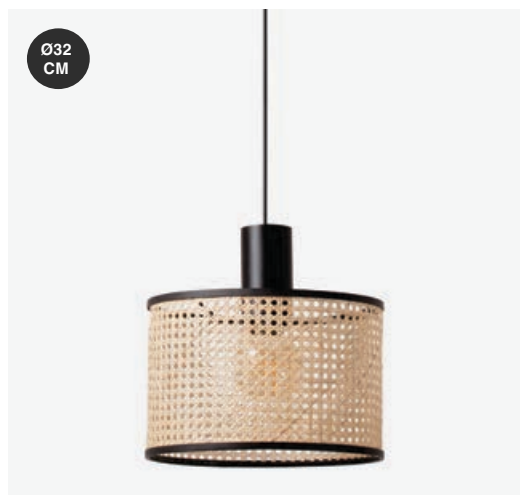

Cable 1.7 MT

Ø32
CM

64315-48 ●● Matt Black/Negro Mate + Rattan/Ratán

Material **Body** Steel/Acero
Shade Rattan/Ratán

Light Source 1 E27 max. 15W

Bulb incl. No

Recom. Bulb 17463/17498 Smart Bulb

Class II