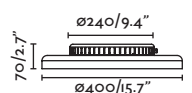

Dolme by Xjer Studio

64096

64097

● Matt Black/Negro Mate

● Matt White/Blanco Mate

Material

Body Steel/Acero

Diff Opal PMMA/PMMA Opal

Light Source

SMD LED 24W 3000K 1260Lm

CRI

>80

Driver incl.

Yes

Class

I

Voltage (V/Hz)

220V- 240V/50-60HZ

IP

20

Suspended
136