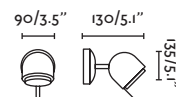

43500 ● Grey/Gris

Material Body Concrete+Steel/Cemento+Acero

Light Source 1 GU10 max. 8W

Bulb incl. No

Recom. Bulb 97685327

Class I

IP 20