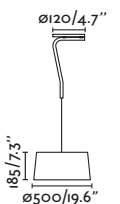

IP

20

Cable

1 MT

**Table&Floor**
94**Wall**
258

29988 ●● Matt White/Blanco Mate + Beige

Material **Body** Steel/Acero
Diff Opal PC/PC Opal
Shade Textile/Textil

Light Source 3 E27 max. 15W