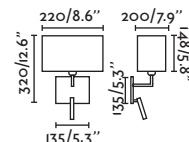

Hanna

64300

● ● Satin Nickel/Níquel Satinado + White/Blanco

Material	Body Steel/Acero
	Shade Textile/Textil
Light Source	1 E27 max. 15W
Bulb incl.	No
Recom. Bulb	17463/17498 Smart Bulb
Reader	3W, 3000K, 250Lm
Driver incl.	Yes
Class	I
Voltage (V/Hz)	100V-240V/50-60HZ
IP	20