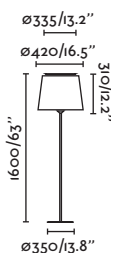

- 20306-85 Matt White/Blanco Mate + White/Blanco
- 20307-86 Matt Black/Negro Mate + Black/Negro
- 20307-87 Matt Black/Negro Mate + Green/Verde

Material **Body** Steel/Acero
Diff White Steel/Acero Blanco
Shade Textile/Textil

Light Source 1 E27 max. 15W
Bulb incl. No
Recom. Bulb 17463/17464
Class II
IP 20
Cable 2 MT