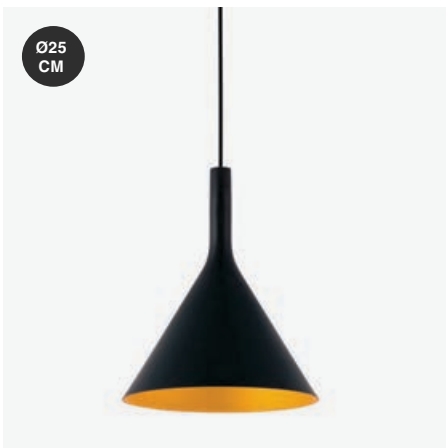

Pam

64162 Black/Negro + Matt Gold/Oro Mate

Material Body Steel/Acero
Diff Opal PMMA/PMMA Opal

Light Source SMD LED 24W 3000K 1875Lm

CRI >80

Driver incl. Yes

Class II

Voltage (V/Hz) 100V-240V/50-60HZ

IP 20

Beam angle 120°

Cable 1.5 MT