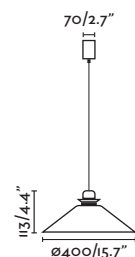

64501

● Beige

Material Body Steel+Glass/Acero+Cristal

Diff Opal Glass/Cristal Opal

Shade Steel/Acero

Light Source 1 E27 max. 15W

Bulb incl. No

Recom. Bulb 17463/17498 Smart Bulb

Class I

IP 20

Cable 1.8 MT