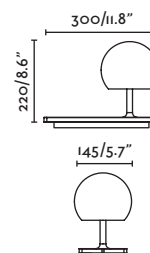

01014A ● Matt White/Blanco Mate
Material Diff Opal PMMA/PMMA Opal

01026A ● Matt White/Blanco Mate
Material Diff Opal PC/PC Opal
Body Aluminium+Wood/Aluminio+Madera
Light Source SMD LED 7W 3000K 500Lm
Dimmable W 1w 80Lm / 4w 250Lm / 7w 500Lm
CRI >80
Driver incl. Yes
Class II
Voltage (V/Hz) 100V-240V/50-60HZ
IP 20