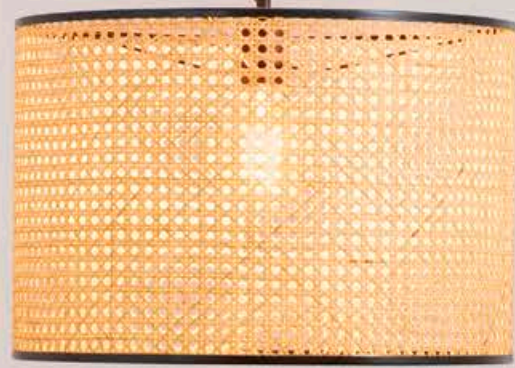

indoor

Suspension / Suspensión