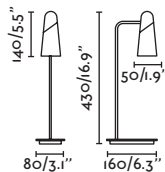

- 29047 Matt Black/Negro Mate
- 29048 Matt White/Blanco Mate

Material Body Aluminium+ABS/Aluminio+ABS
Diff Opal PMMA/PMMA Opal

Light Source SMD LED 4W 3000K 400Lm

CRI >80

Driver incl. Yes

Class II

Voltage (V/Hz) 100V-240V/50-60HZ

IP 20

Cable 2 MT
350° 180°