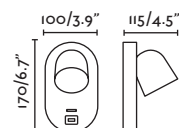

Well

64030

● Matt White/Blanco Mate

Material

Body Aluminium+PP/Aluminio+PP

Diff Opal PMMA/PMMA Opal

Light Source

SMD LED 7W 2700K 340Lm

CRI

90

Driver incl.

Yes

Class

I

Voltage (V/Hz)

100V-240V/50HZ

IP

20

Corb

40135

● Matt White/Blanco Mate

40136

● Matt Black/Negro Mate

Material

Body Aluminium/Aluminio

Light Source

1 GU10 max. 8W

Bulb incl.

No

Recom. Bulb

17316/17320

Class

I

IP

20