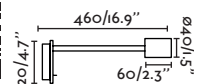

Leser

41026

- Matt Nickel/Níquel Mate + Matt Black/Negro Mate

Material Body Aluminium+Steel+Silicone/Aluminio+Acero+Silicona
Light Source COB LED 5W 3000K 300Lm
CRI >80
Driver incl. Yes
Class II
Voltage (V/Hz) 100V-240V/50-60HZ
IP 20
Beam angle 36°