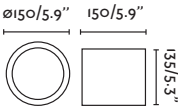

Natsu

64204
64205

- Matt White/Blanco Mate
- Matt Black/Negro Mate

Material **Body** Aluminium/Aluminio
Diff Opal PMMA/PMMA Opal

Light Source SMD LED 30W 3000K 1275Lm
CRI >80
Driver incl. Yes
Class II
Voltage (V/Hz) 100V-240V/50-60HZ
IP 20
Beam angle 120°

Pote

63124
63125

- Matt White/Blanco Mate
- Matt Black/Negro Mate

Material **Body** Aluminium/Aluminio

Light Source 1 E27 max. 15W
Bulb incl. No
Recom. Bulb 17463/17498 Smart Bulb
Class I
IP 20