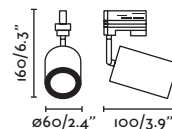

Stan

43720

43721

43757

● Matt White/Blanco Mate

● Matt Black/Negro Mate

● Satin Gold/Oro Satinado

Material

Body Aluminium+ABS/Aluminio+ABS

Light Source

1 GU10 max. 8W

Bulb incl.

No

Recom. Bulb

17320/97685327

Class

I

IP

20

350°