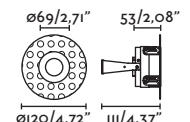

indoor

Recessed / Empotrables

Fresh

02200501
02200502
02200503

- Matt White/Blanco Mate
- Matt Black/Negro Mate
- Matt Gold/Oro Mate

Material

Body Aluminium/Aluminio
Diff Transparent Glass/Cristal Transparente

Light Source

1 GU10 max. 8W

Bulb incl.

No

Recom. Bulb

17316/17320

Class

II

IP

44

Cut out

ø83x57

Fresh

02100501
02100502
02100503

- Matt White/Blanco Mate
- Matt Black/Negro Mate
- Matt Gold/Oro Mate

Material

Body Aluminium/Aluminio

Light Source

1 GU10 max. 8W

Bulb incl.

No

Recom. Bulb

17316/17320

Class

II

IP

20

Cut out

ø83x57

Fresh

02100701
02100702

- Matt White/Blanco Mate
- Matt Black/Negro Mate

Material

Body Aluminium/Aluminio

Light Source

1 GU10 max. 8W

Bulb incl.

No

Recom. Bulb

17316/17320

Class

II

IP

20

Cut out

ø90x53

Wet

02100801

- Matt White/Blanco Mate

Material

Body Steel/Acero

Light Source

1 GU10 max. 8W

Bulb incl.

No

Recom. Bulb

17316/17320

Class

II

IP

44

Cut out

ø65x23