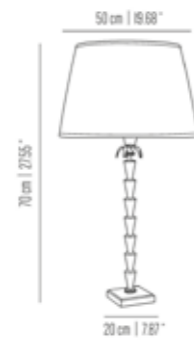

Quercia o5 / EC_OAK05lt