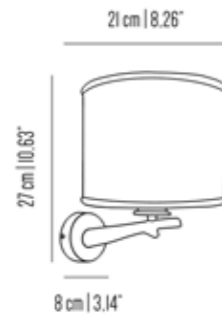

Quercia o4 / EC_OAK04a