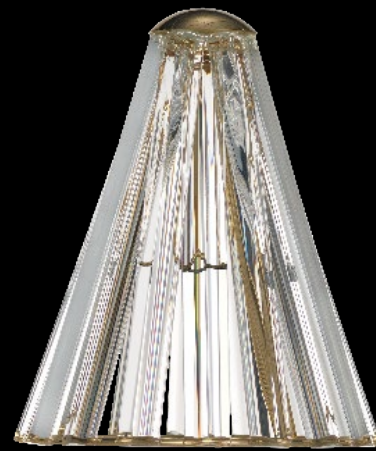

DIVINITY

Reference	WIDE X HEIGHT X WIDE CM	SOCKETS
1231	13 X 16 X 4	WITH CLIP

SHADES

Shades available in purple, black and amber.