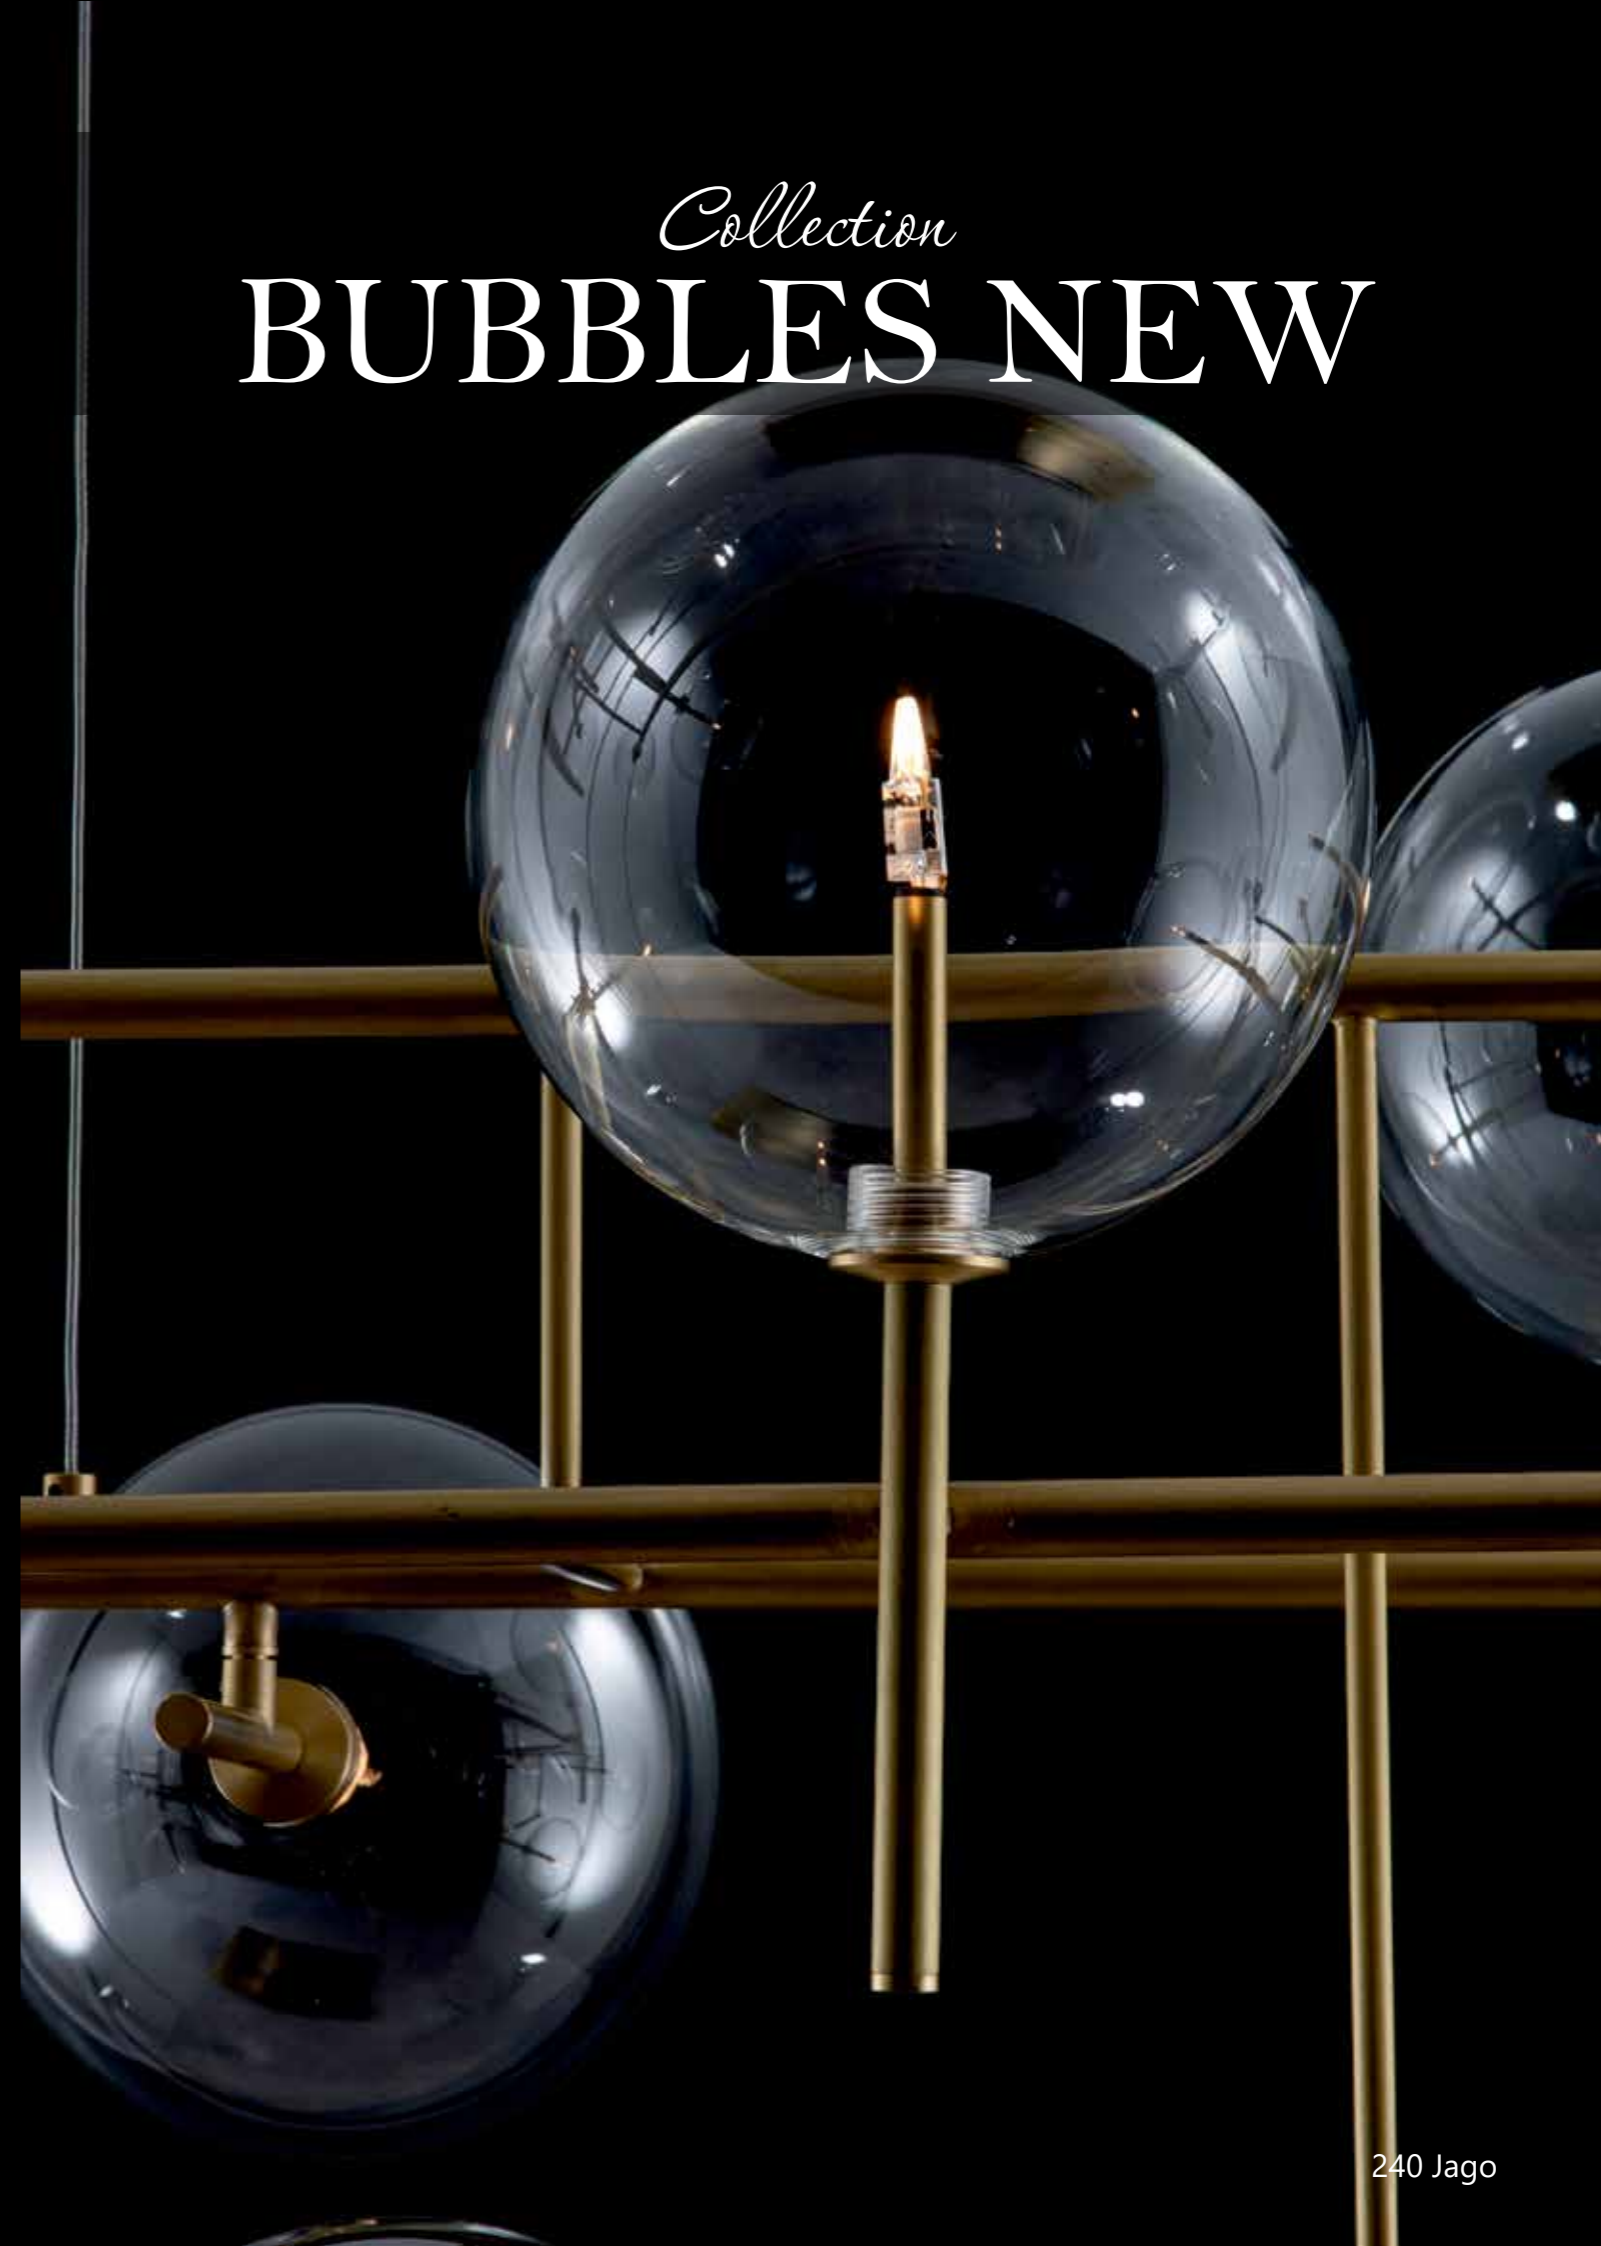

Collection
BUBBLES NEW