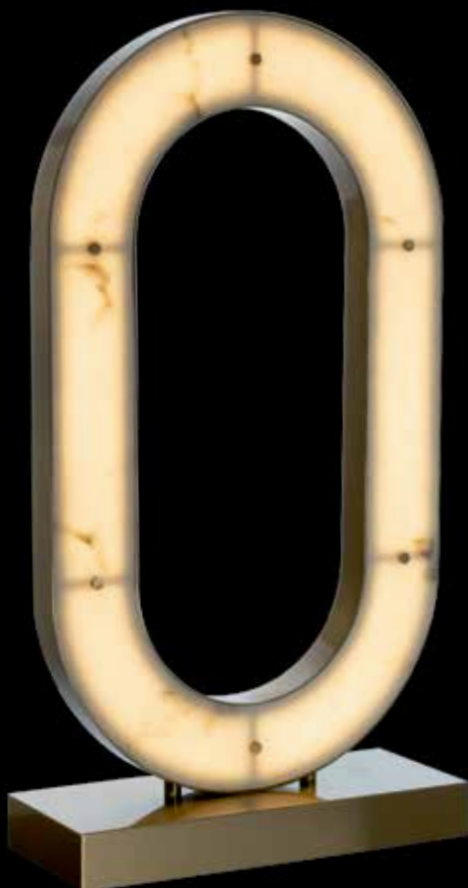

NCL 117/75 Oro
Lume
Ø 40 cm - H. 75 cm
Led Strip