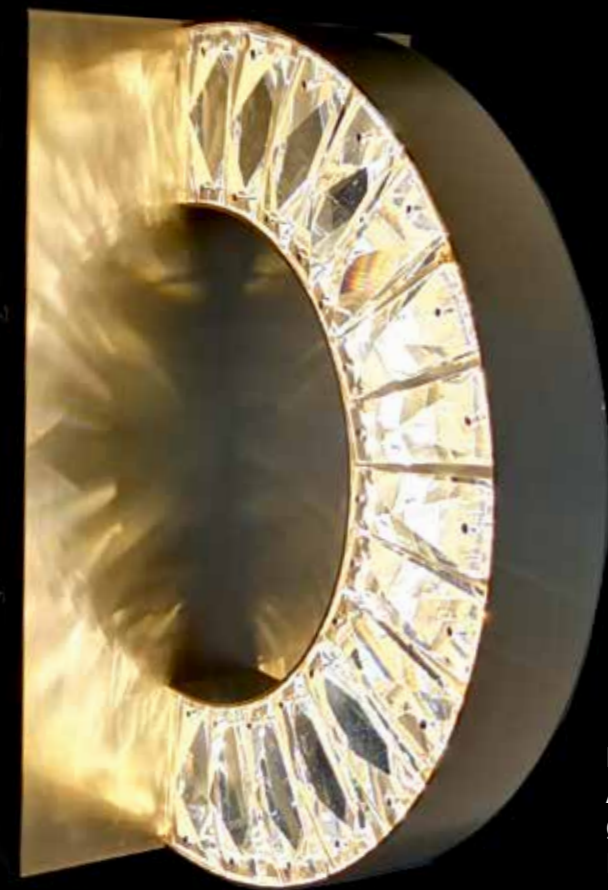

NCA 194/Arg
Applique
Ø 16 cm - H. 30 cm
Led Strip x 15 W