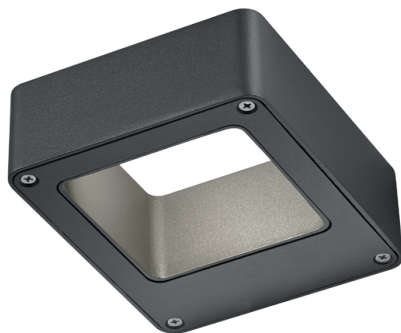

Wall lamp

## RENO – 220760142

incl. 1x COB LED, 4,5W · 1x 450lm, 3000K

- **Up and Down lighting**
- **Wallmounting**
- **IP54**
- **Not dimmable**

This wall light from the RENO series with upward and downward light beams brings completely new design possibilities to your outdoor area. Clear lines and timeless elegance are combined here to form a perfect unit. Leave a lasting impression in your entrance area. The anthracite die-cast aluminium version can complement modern style concepts. In addition, the luminaire features modern LED technology, which is characterised by high light quality and energy efficiency. Compared to conventional halogen lamps, up to 80% of energy costs can be saved. In addition, LED light sources have a long service life, produce less heat and protect the environment.

### Material construction

Diecast aluminium ·  
Anthracite

### Product dimensions

Width: 12cm  
Height: 4cm  
Weight: 0,6kg