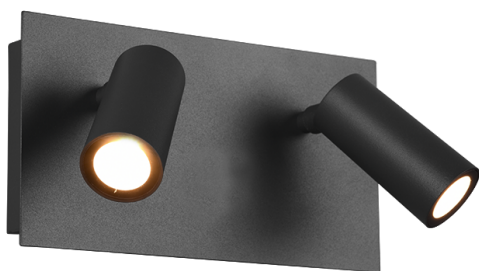

Wall lamp

TUNGA – 222960242

incl. 2x COB LED, 4W · 2x 420lm, 3000K

- **Wallmounting**
- **IP54**
- **Not dimmable**

The TUNGA outdoor spotlight is the ideal choice for a targeted lighting of the entrance area or the driveway. For flexible illumination, the spot head of the luminaire can be freely aligned. Thanks to its IP54 protection rating, the wall light is weatherproof and versatile. The reduced design and the modern colouring in anthracite offer a multitude of application possibilities. In addition, the luminaire features modern LED technology, which is characterised by high light quality and energy efficiency. Compared to conventional halogen lamps, up to 80% of energy costs can be saved. In addition, LED light sources have a long service life, produce less heat and protect the environment.

Material construction

Diecast aluminium ·
Anthracite

Product dimensions

Width: 23cm
Height: 12cm
Weight: 0,8kg

Technical data

Light source: COB – LED (integrated)
Watt: 4W
Lumen: 2x 420lm
Kelvin: 3000K
Color rendering (CRI): > 80 CRI
Lifetime: 25000H
Switching cycles: 15000x ON/OFF