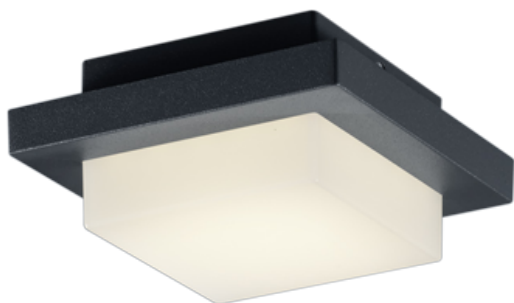

Wall lamp

## HONDO – 228960142

incl. 1x SMD LED, 3,5W · 1x 330lm, 3000K

- **Wall- & ceiling mounting**
- **IP54**
- **Not dimmable**

The HONDO outdoor wall light impresses with its clear and elegant shape. It blends harmoniously into any garden ambience. Thanks to its IP54 protection rating, it can withstand any weather conditions. The light is made of robust, high-quality cast aluminium in anthracite. In addition, the luminaire features modern LED technology, which is characterised by high light quality and energy efficiency. Compared to conventional halogen lamps, up to 80% of energy costs can be saved. In addition, LED light sources have a long service life, produce less heat and protect the environment.

### Material construction

Diecast aluminium ·  
Anthracite  
Plastic · White

### Product dimensions

Width: 14cm  
Height: 14cm  
Weight: 0,6kg