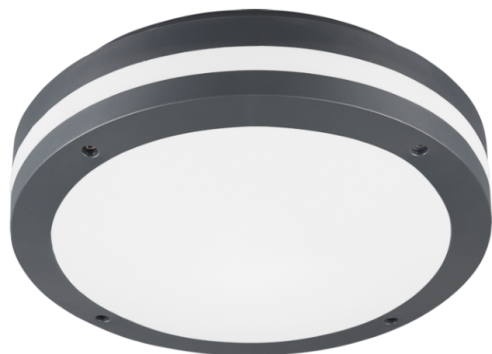

Ceiling lamp

PIAVE – 676960142

incl. 1x SMD LED, 11W · 1x 1180lm, 3000K

- **Motion sensor**
- **Wall- & ceiling mounting**
- **IP54**
- **Not dimmable**

Classic and timeless – the PIAVE outdoor ceiling light. Whether on the patio, balcony or in the entrance area, the ceiling light provides optimum lighting. Thanks to its IP54 protection rating, the 9 cm high wall light with a circumference of 30 cm is ideal for illuminating your outdoor area. The light also has a motion sensor, which ensures a safe environment, especially in the darker months of the year. The simple design and neutral colour scheme in anthracite and matt white plastic shade offer numerous application and combination options. The luminaire also features modern LED technology, which is characterised by high light quality and energy efficiency. Compared to conventional halogen light sources, up to 80% of energy costs can be saved. LED light sources also have a long service life, produce less heat and protect the environment.

Material construction

Plastic · Anthracite

Product dimensions

Height: 9cm
Diameter: 30cm
Weight: 0,8kg

Technical data

Light source: SMD – LED (integrated)
Watt: 11W
Lumen: 1x 1180lm
Kelvin: 3000K
Color rendering (CRI): > 80 CRI
Lifetime: 20000H
Switching cycles: 15000x ON/OFF